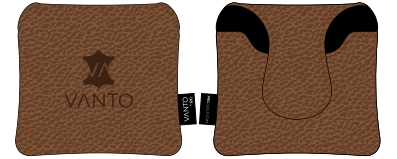

VANTO

2026

VANTO

Tuscany

LEATHER DISTRESSED LUGANO

Vintage Wood Cover

Deluxe Tote Bag

Valuables Bag

Mallet Putter Cover

Vintage Mallet

Blade Putter Cover

Barrel Wood Cover

Single Zip Tote

Premium Zip

Mini Zip Pouch

Alignment Stick Cover

VANTO UNION COLLECTION

Herringbone

LEATHER

BLACK LUGANO

HERRINGBONE

Blade Putter Cover

TOP

BACK