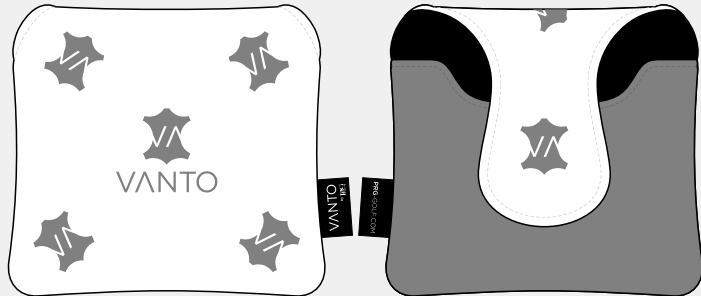

B9

B10

B11

B12

LEATHER COLOUR

Two Tone Vintage Mallet Cover

FRONT

BACK