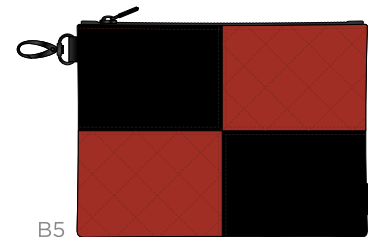

B6

B7

B8

NEW B9

NEW B10

LEATHER COLOUR

Cross Premium Zip Tote

LEATHER COLOUR