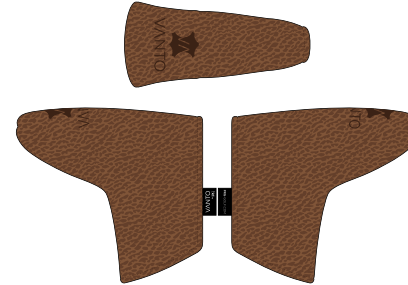

VANTO

2026

VANTO

Tuscany

LEATHER DISTRESSED LUGANO

Vintage Wood Cover

Deluxe Tote Bag

Valuables Bag

Mallet Putter Cover

Vintage Mallet

Blade Putter Cover

Barrel Wood Cover

Single Zip Tote

Premium Zip

Mini Zip Pouch

Alignment Stick Cover

VANTO UNION COLLECTION

Herringbone

LEATHER

BLACK LUGANO

HERRINGBONE

Blade Putter Cover

TOP

BACK