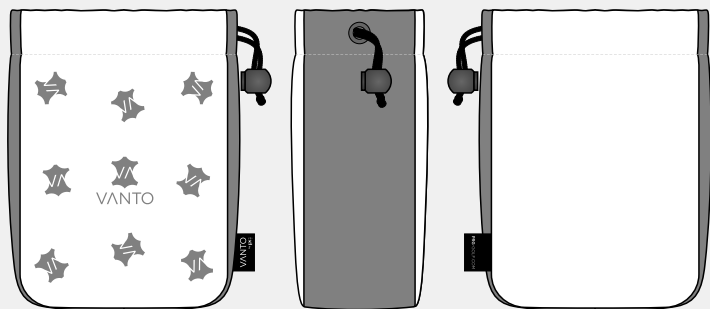

B12

LEATHER COLOUR

Two Tone Valuables Bag

FRONT

SIDE

BACK

FRONT

SIDE