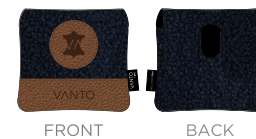

Vintage Center Shaft Mallet