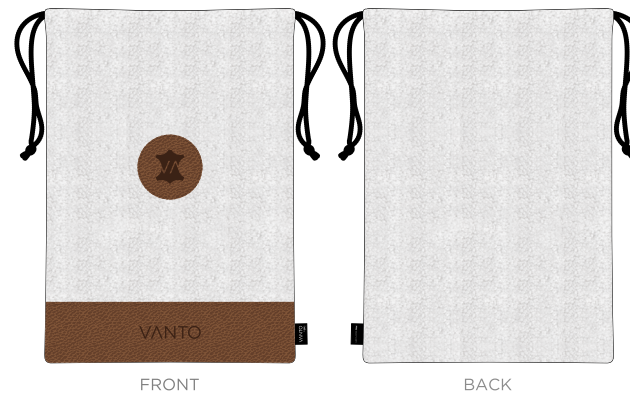

Premium Zip Tote

Vintage Mallet Putter Cover

Vintage Center Shaft Mallet

Vintage Wood Cover

Deluxe Shoe Bag

VANTO UNION COLLECTION

Waxed Canvas

LEATHER DISTRESSED LUGANO **CANVAS** WAXED CANVAS NAVY

Blade Putter Cover

Premium Tote Bag

Barrel Wood Cover

Premium Zip Tote

Vintage Mallet Putter Cover

Vintage Center Shaft Mallet

Vintage Wood Cover

Wine Tote Bag