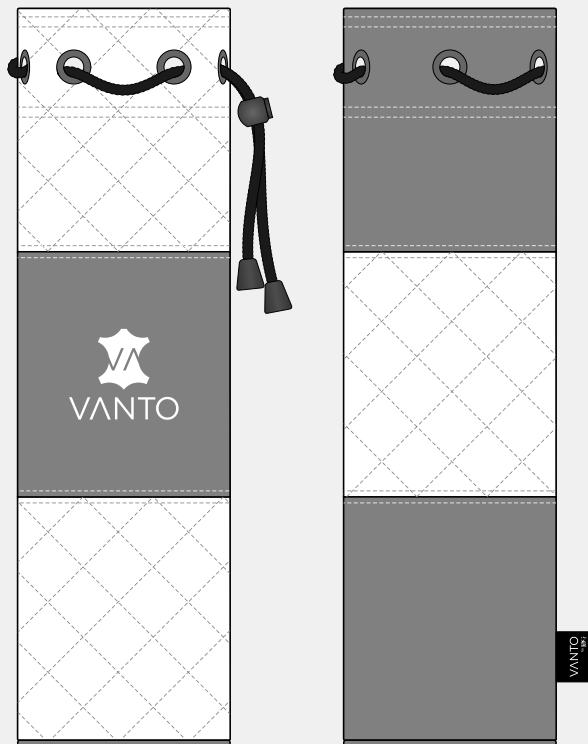

Cross Wine Tote bag

FRONT

BACK