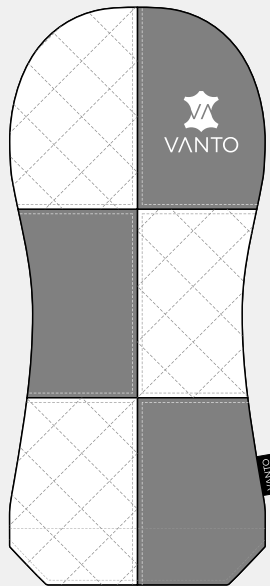

Cross Wood Cover

DRIVER