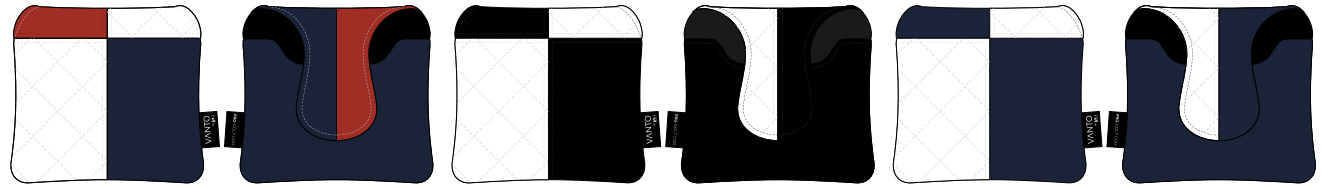

Cross Vintage Mallet Cover

USA

B1

B2

LEATHER COLOUR