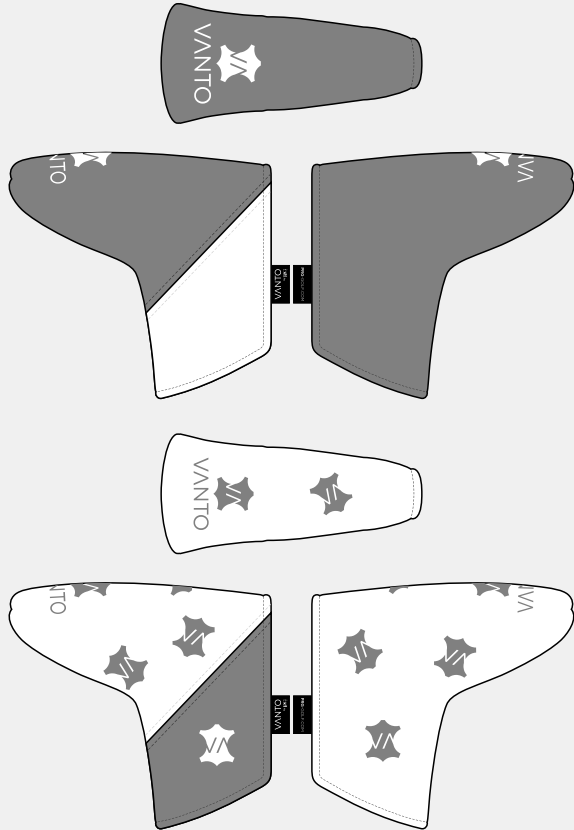

Two Tone Blade Cover

NEW

LEATHER COLOUR

- WHITE LUGANO
- BLACK LUGANO
- RED LUGANO
- BLUE LUGANO
- NAVY LUGANO
- BROWN LUGANO
- TAN LUGANO
- HUNTER LUGANO
- EMERALD LUGANO
- GRAY LUGANO