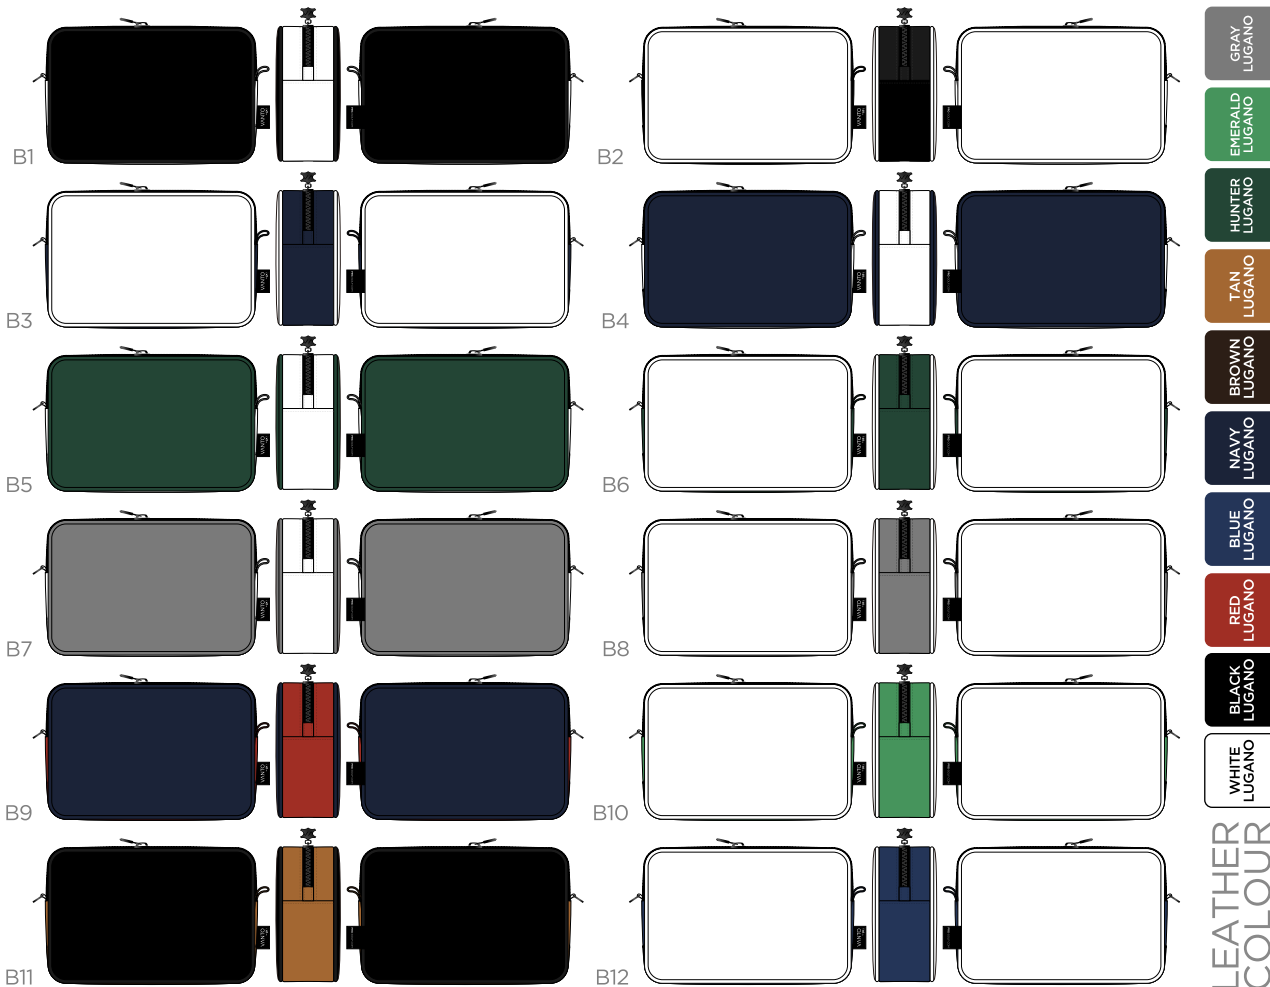

FRONT

SIDE

BACK

FRONT

SIDE

BACK

LEATHER COLOUR

Two Tone Studio Alignment Stick Cover