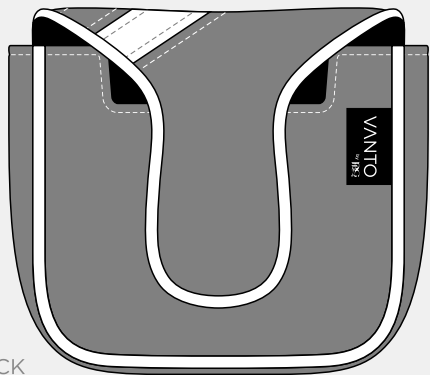

Track Blade Cover

LEATHER COLOUR

Track Mallet Cover

FRONT

BACK

VANTO

Track Spider Mallet Cover

FRONT