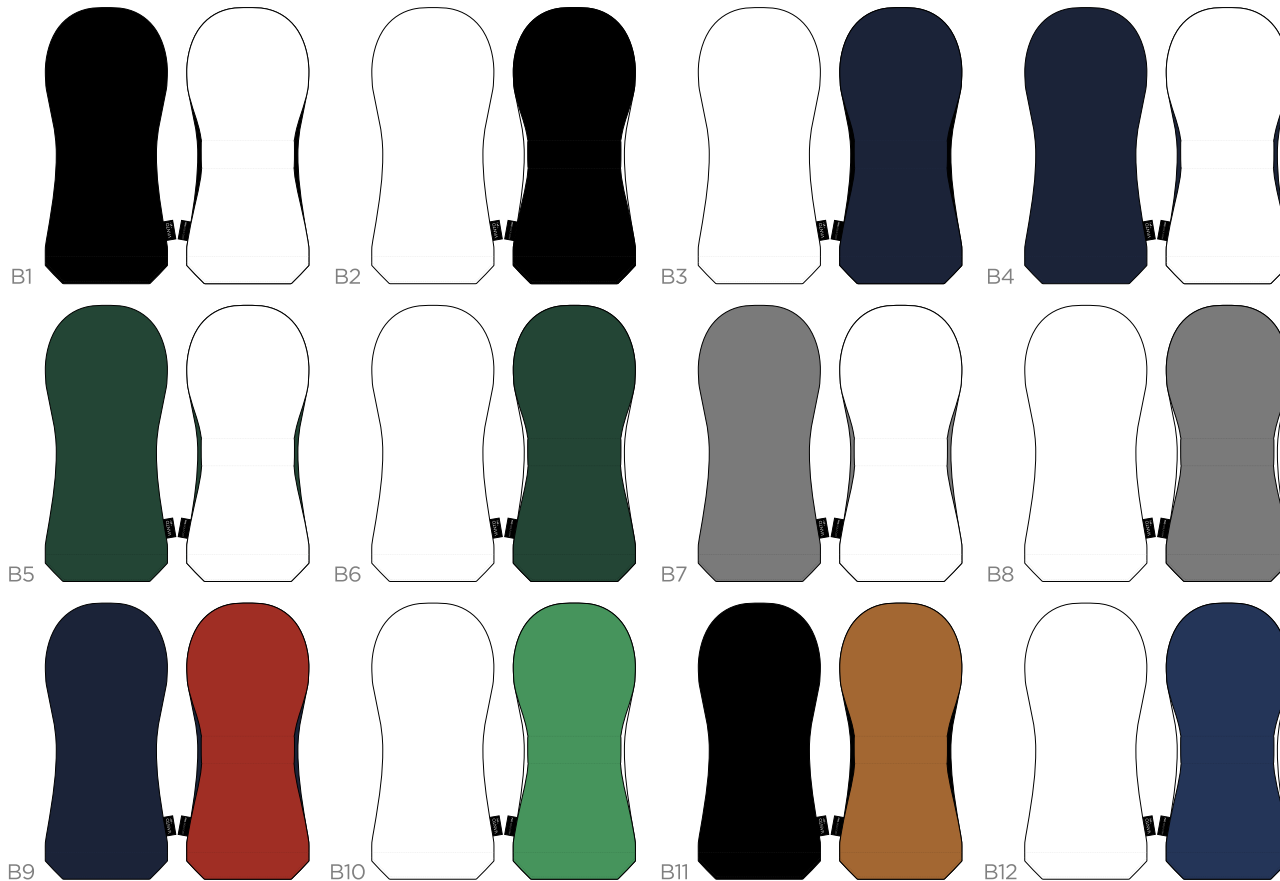

FAIRWAY

FRONT

BACK

RESCUE

FRONT

BACK

LEATHER COLOUR

Two Tone Blade Cover