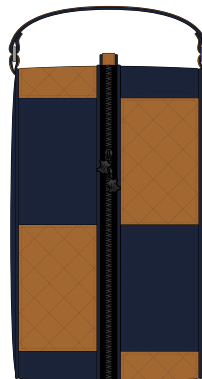

VANTO

Cross Premium Shoe bag

B7

LEATHER
COLOUR

WHITE
LUGANO

BLACK
LUGANO

RED
LUGANO

BLUE
LUGANO

NAVY
LUGANO

BROWN
LUGANO

TAN
LUGANO

HUNTER
LUGANO

EMERALD
LUGANO

GRAY
LUGANO