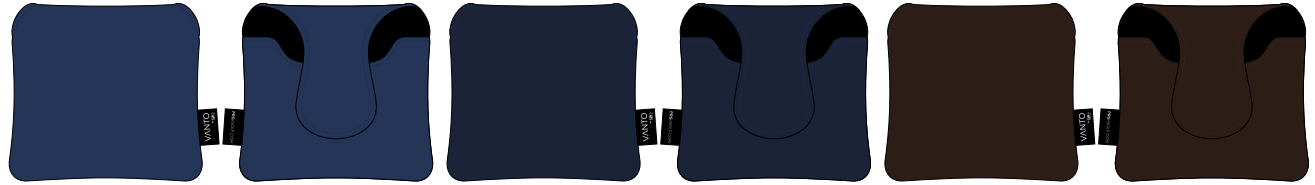

Classic Vintage Mallet Putter Cover

D4

D5

D6

LEATHER COLOUR