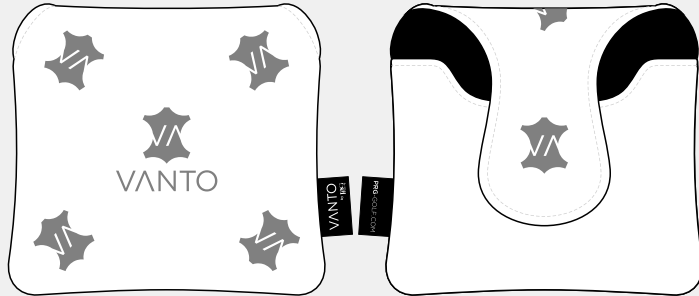

NEW

D10

NEW

LEATHER COLOUR

Classic Vintage Mallet Putter Cover

FRONT

BACK

FRONT