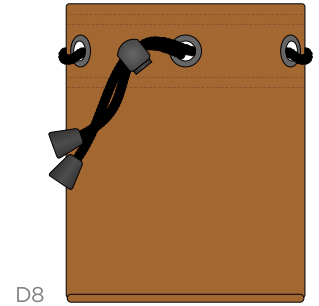

Classic Deluxe Tote Bag

D8

LEATHER COLOUR