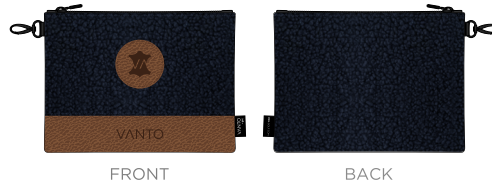

Premium Zip Tote