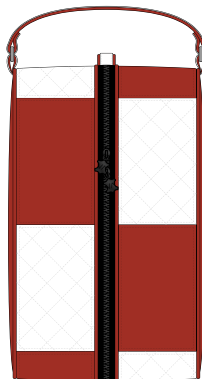

VANTO

Cross Premium Shoe bag

B6

LEATHER
COLOUR

WHITE
LUGANO

BLACK
LUGANO

RED
LUGANO

BLUE
LUGANO

NAVY
LUGANO

BROWN
LUGANO

TAN
LUGANO

HUNTER
LUGANO

EMERALD
LUGANO

GRAY
LUGANO