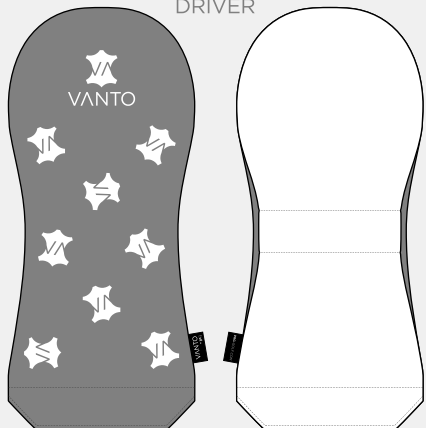

RESCUE

FRONT

BACK

LEATHER COLOUR

Two Tone Wood Cover

DRIVER

FRONT

BACK