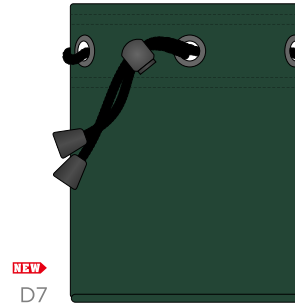

Classic Deluxe Tote Bag

D7

LEATHER COLOUR