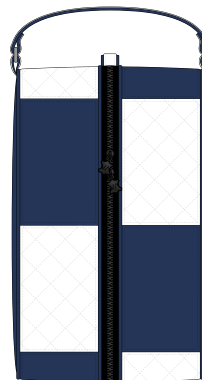

VANTO

Cross Premium Shoe bag

FRONT

SIDE

USA

B1

B2

B3