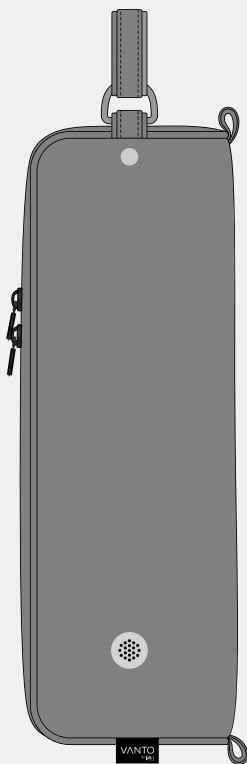

D8

NEW D9

NEW D10

LEATHER

Premium Shoe Bag

FRONT

SIDE

BLACK