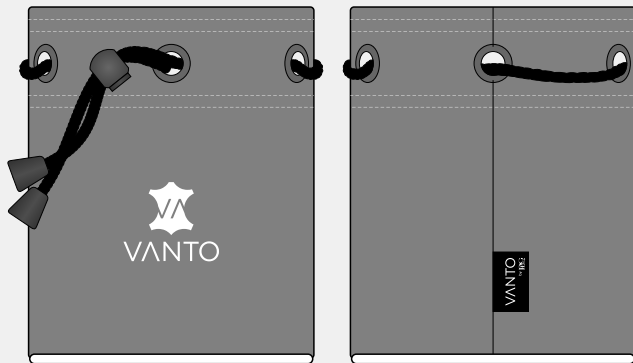

BACK

Two Tone Deluxe Tote Bag

FRONT