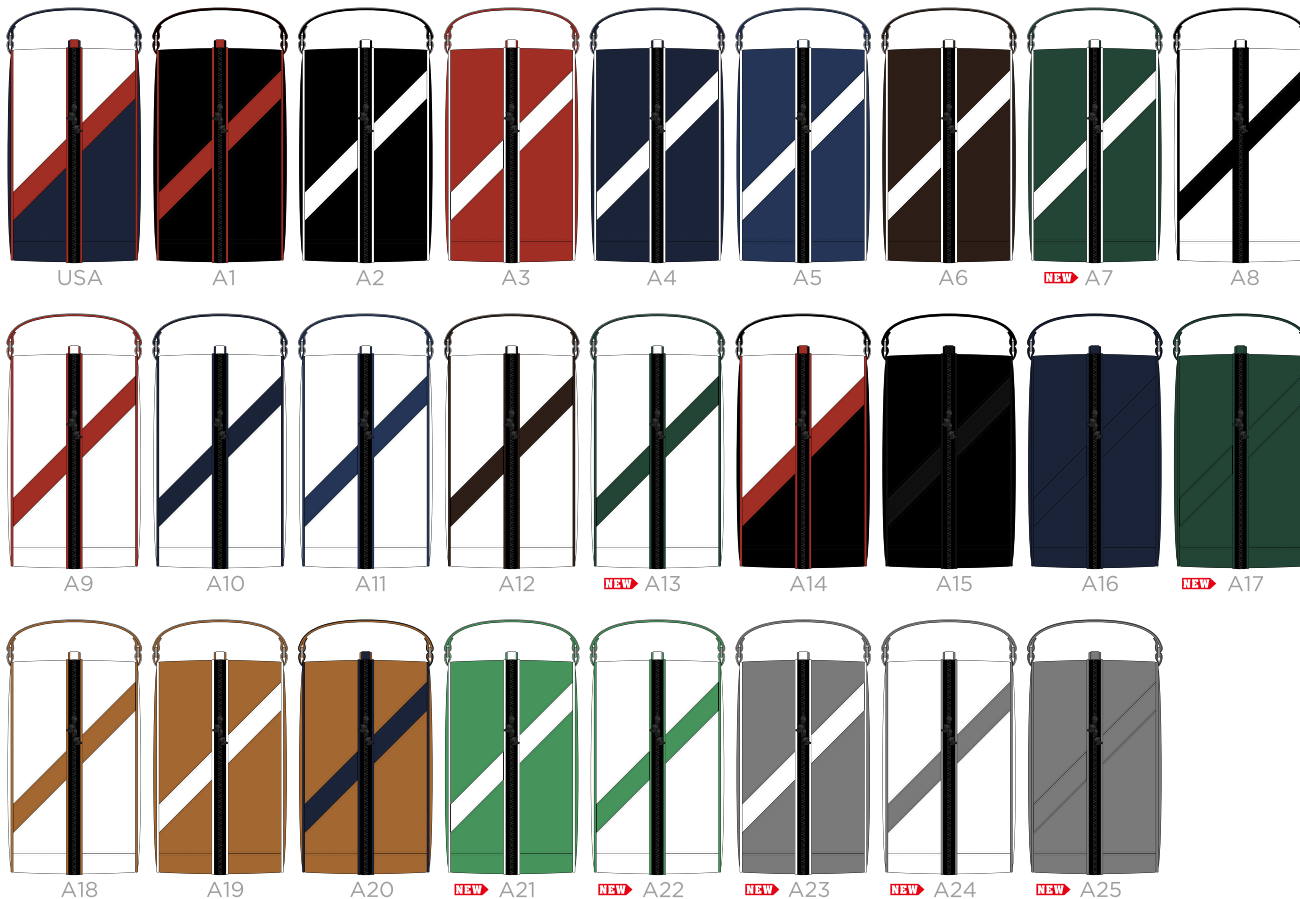

VANTO

College Premium Shoe Bag

LEATHER COLOUR