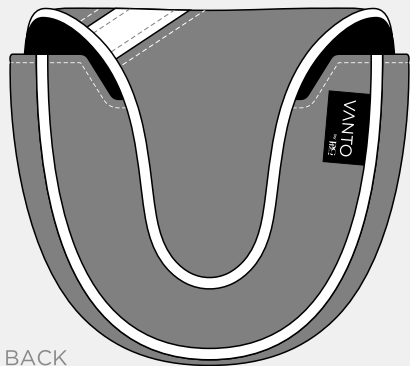

Track Blade Cover

LEATHER COLOUR

Track Mallet Cover

FRONT

BACK

VANTO

Track Spider Mallet Cover

FRONT