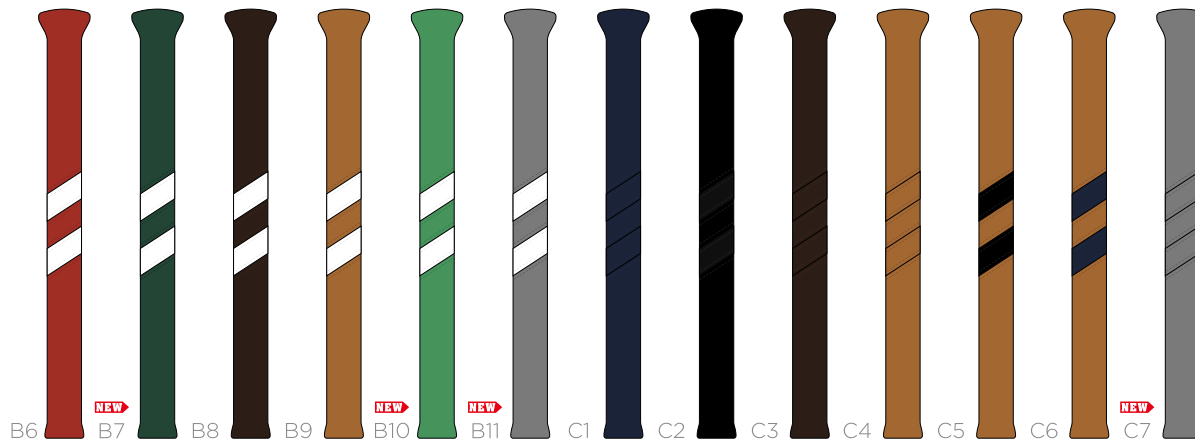

VANTO

Track Classic Alignment Stick Cover

LEATHER COLOUR