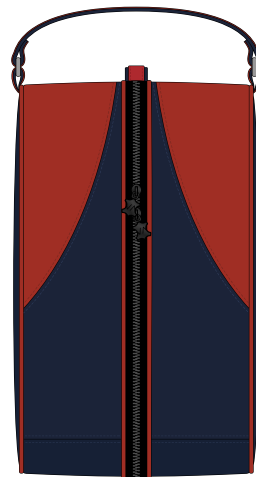

D8

NEW D9

NEW D10

LEATHER

Premium Shoe Bag

FRONT

SIDE

BLACK