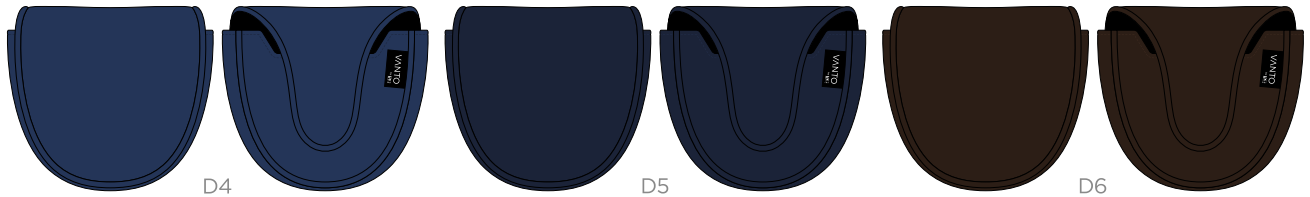

Classic Mallet Putter Cover

D4

D5

D6

NEW

NEW

NEW

LEATHER COLOUR