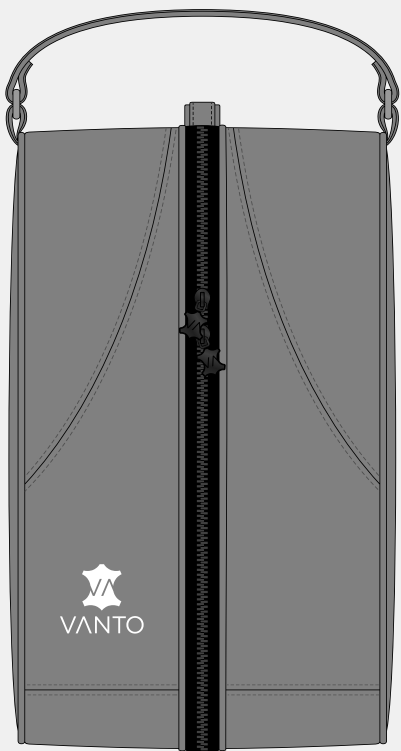

D8

NEW D9

NEW D10

LEATHER

Premium Shoe Bag

FRONT

SIDE

BLACK