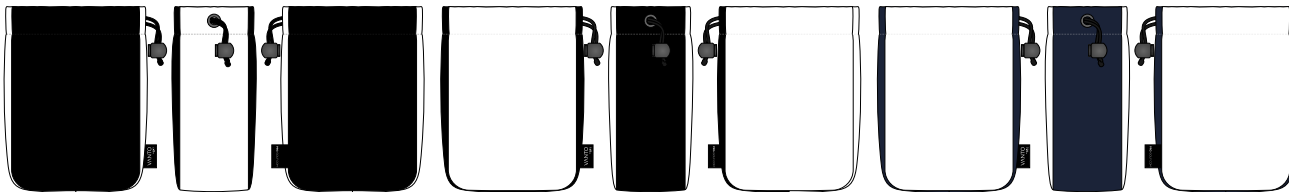

Two Tone Valuables Bag

B1

B2

B3

LEATHER COLOUR

- WHITE LUGANO
- BLACK LUGANO
- RED LUGANO
- BLUE LUGANO
- NAVY LUGANO
- BROWN LUGANO
- TAN LUGANO
- HUNTER LUGANO
- EMERALD LUGANO
- GRAY LUGANO