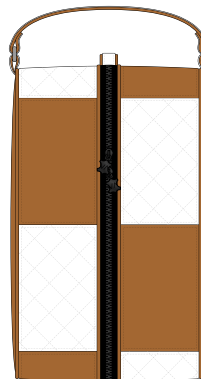

VANTO

Cross Premium Shoe bag

B8

LEATHER
COLOUR

WHITE
LUGANO

BLACK
LUGANO

RED
LUGANO

BLUE
LUGANO

NAVY
LUGANO

BROWN
LUGANO

TAN
LUGANO

HUNTER
LUGANO

EMERALD
LUGANO

GRAY
LUGANO