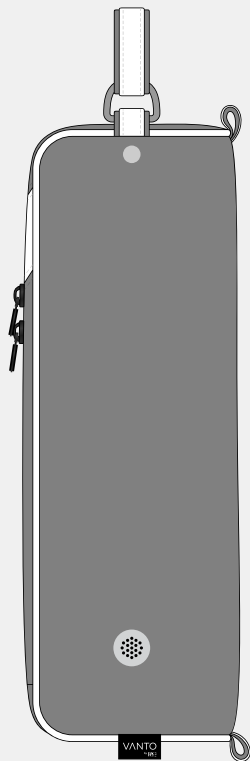

VANTO

College Premium Shoe Bag

SIDE

LEATHER COLOUR