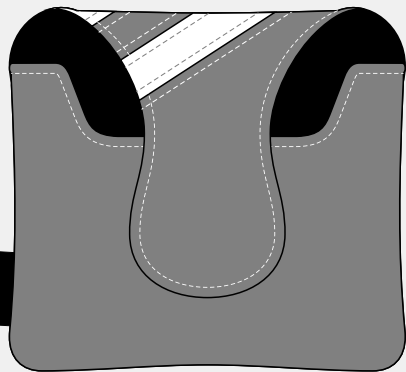

BACK

 USA	 NEW A1	 A2	 A3	 A4	 A5
 A6	 NEW A7	 NEW A8	 B1	 B2	 B3
 B4	 B5	 B6	 NEW B7	 B8	 B9
 NEW B10	 NEW B11	 C1	 C2	 C3	 C4
 C5	 C6	 NEW C7			

LEATHER
COLOUR

BLUE LUGANO	NAVY LUGANO	BROWN LUGANO	TAN LUGANO	HUNTER LUGANO	EMERALD LUGANO	GRAY LUGANO

WHITE LUGANO	BLACK LUGANO	RED LUGANO