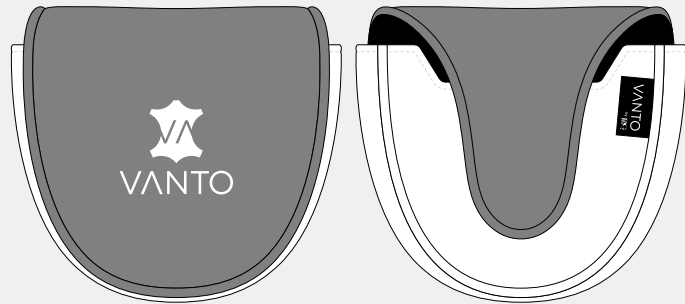

Two Tone Mallet Cover

FRONT

BACK