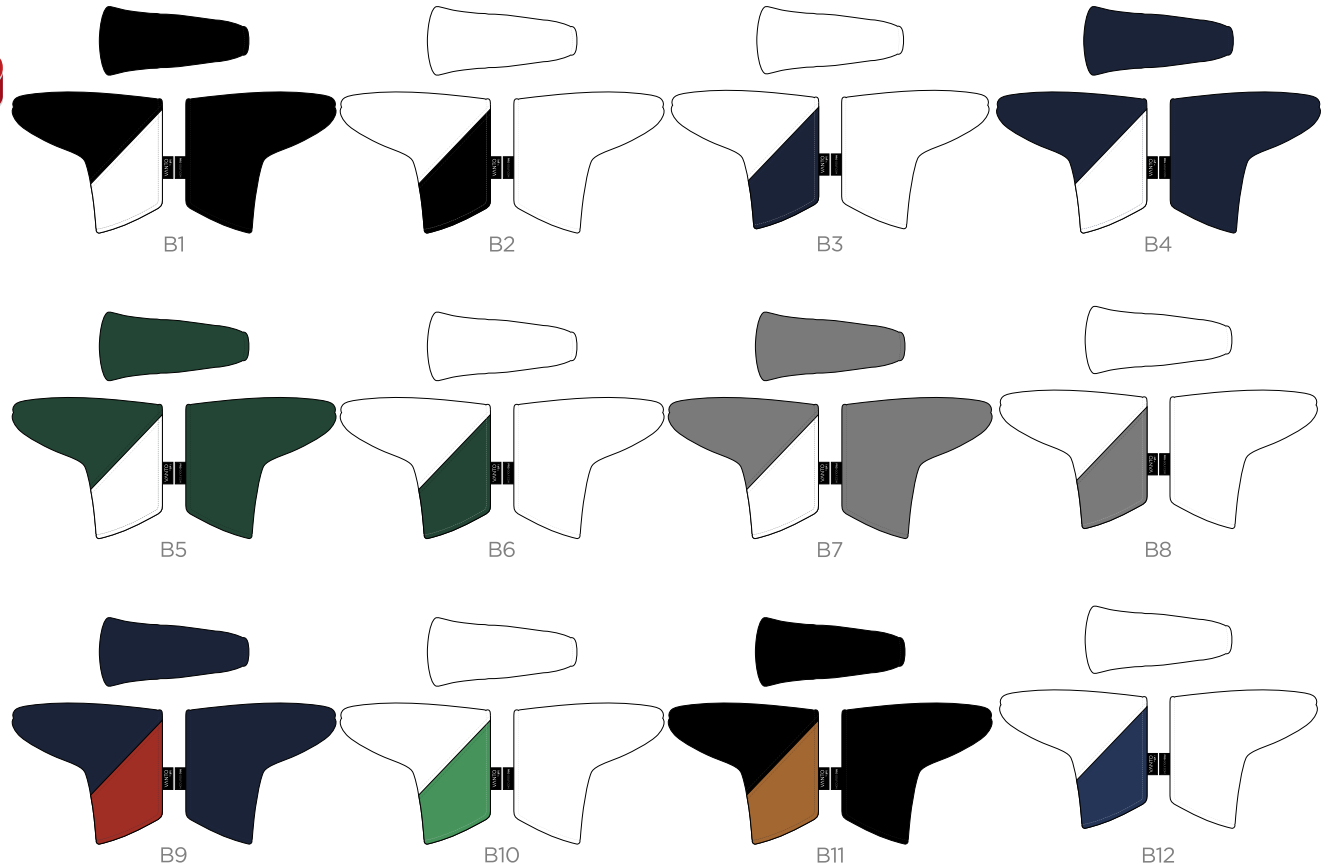

Two Tone Blade Cover

NEW

LEATHER COLOUR

- WHITE LUGANO
- BLACK LUGANO
- RED LUGANO
- BLUE LUGANO
- NAVY LUGANO
- BROWN LUGANO
- TAN LUGANO
- HUNTER LUGANO
- EMERALD LUGANO
- GRAY LUGANO