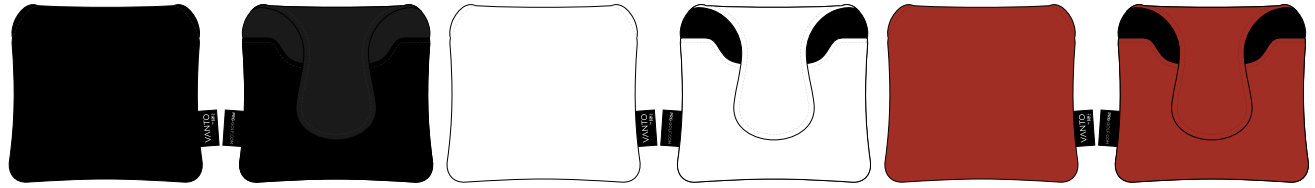

Classic Vintage Mallet Putter Cover

D1

D2

D3

LEATHER COLOUR