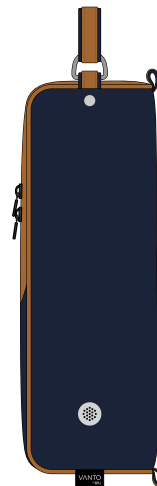

TAN & NAVY

LEATHER

BLACK LUGANO

RED LUGANO

NAVY LUGANO

TAN LUGANO