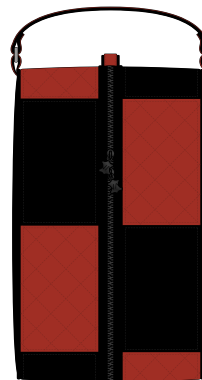

VANTO

Cross Premium Shoe bag

B5

LEATHER
COLOUR

WHITE
LUGANO

BLACK
LUGANO

RED
LUGANO

BLUE
LUGANO

NAVY
LUGANO

BROWN
LUGANO

TAN
LUGANO

HUNTER
LUGANO

EMERALD
LUGANO

GRAY
LUGANO