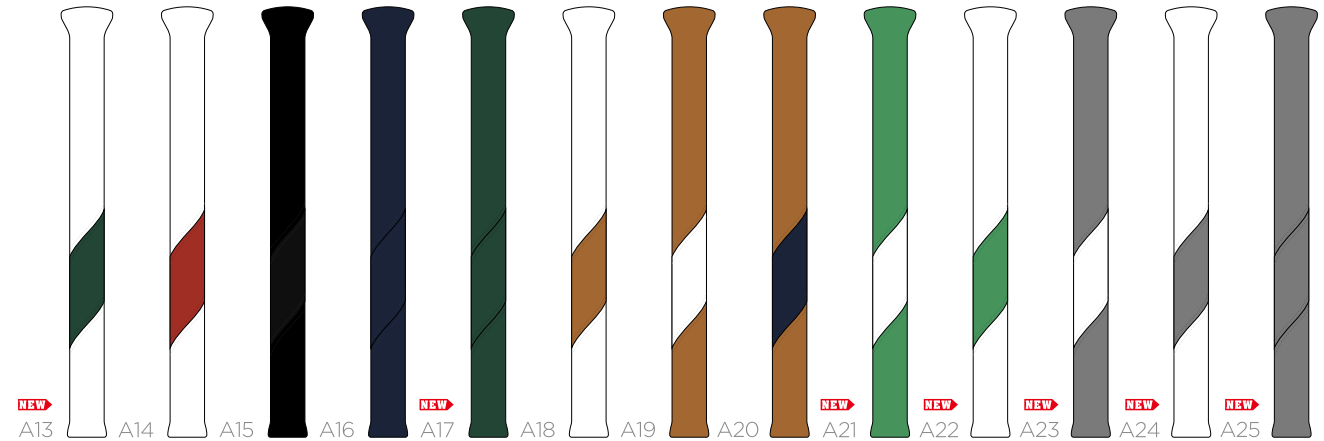

NEW A24

NEW A25

LEATHER
COLOUR

College Classic Alignment Stick Cover

FRONT

SIDE

LEATHER COLOUR

VANTO