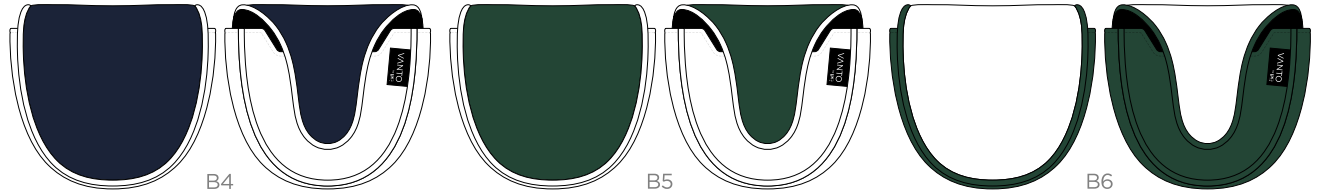

Two Tone Mallet Cover

B1

B2

B3

LEATHER COLOUR