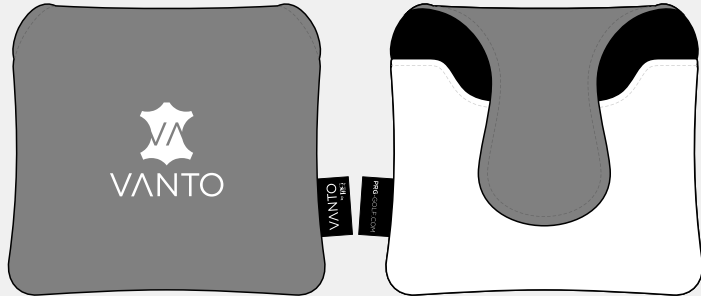

B9

B10

B11

B12

LEATHER COLOUR

Two Tone Vintage Mallet Cover

FRONT

BACK