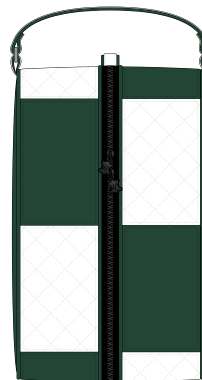

VANTO

Cross Premium Shoe bag

FRONT

SIDE

USA

B1

B2

B3