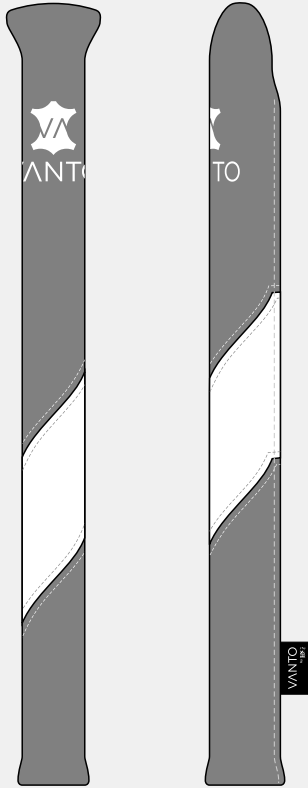

NEW A24

NEW A25

LEATHER
COLOUR

College Classic Alignment Stick Cover

FRONT

SIDE

LEATHER COLOUR

VANTO