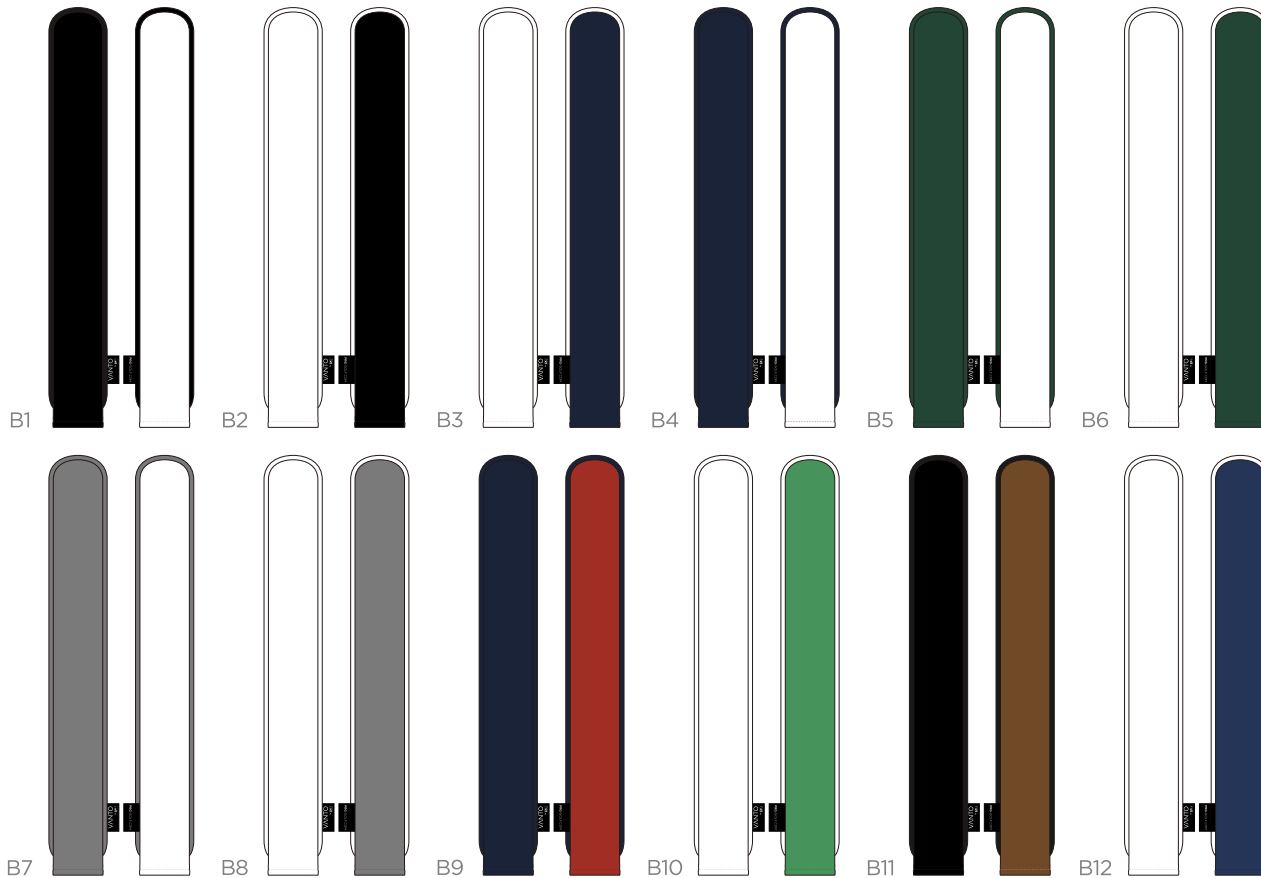

B1

B2

B3

B4

B5

B6

B7

B8

B9

B10

B11

B12

LEATHER COLOUR

WHITE LUGANO

BLACK LUGANO

RED LUGANO

BLUE LUGANO

NAVY LUGANO

BROWN LUGANO

TAN LUGANO

HUNTER LUGANO

EMERALD LUGANO

GRAY LUGANO