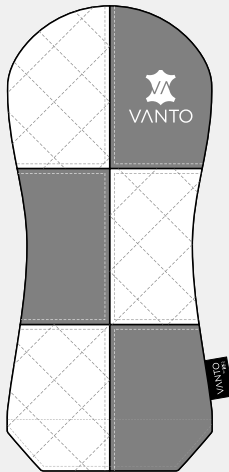

Cross Wood Cover

FAIRWAY

LEATHER COLOUR

- WHITE LUGANO
- BLACK LUGANO
- RED LUGANO
- BLUE LUGANO
- NAVY LUGANO
- BROWN LUGANO
- TAN LUGANO
- HUNTER LUGANO
- EMERALD LUGANO
- GRAY LUGANO