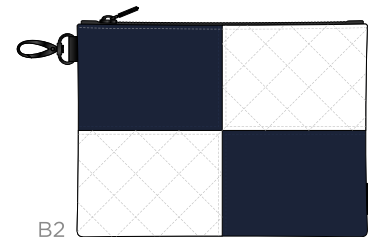

B6

B7

B8

NEW B9

NEW B10

LEATHER COLOUR

Cross Premium Zip Tote

LEATHER COLOUR