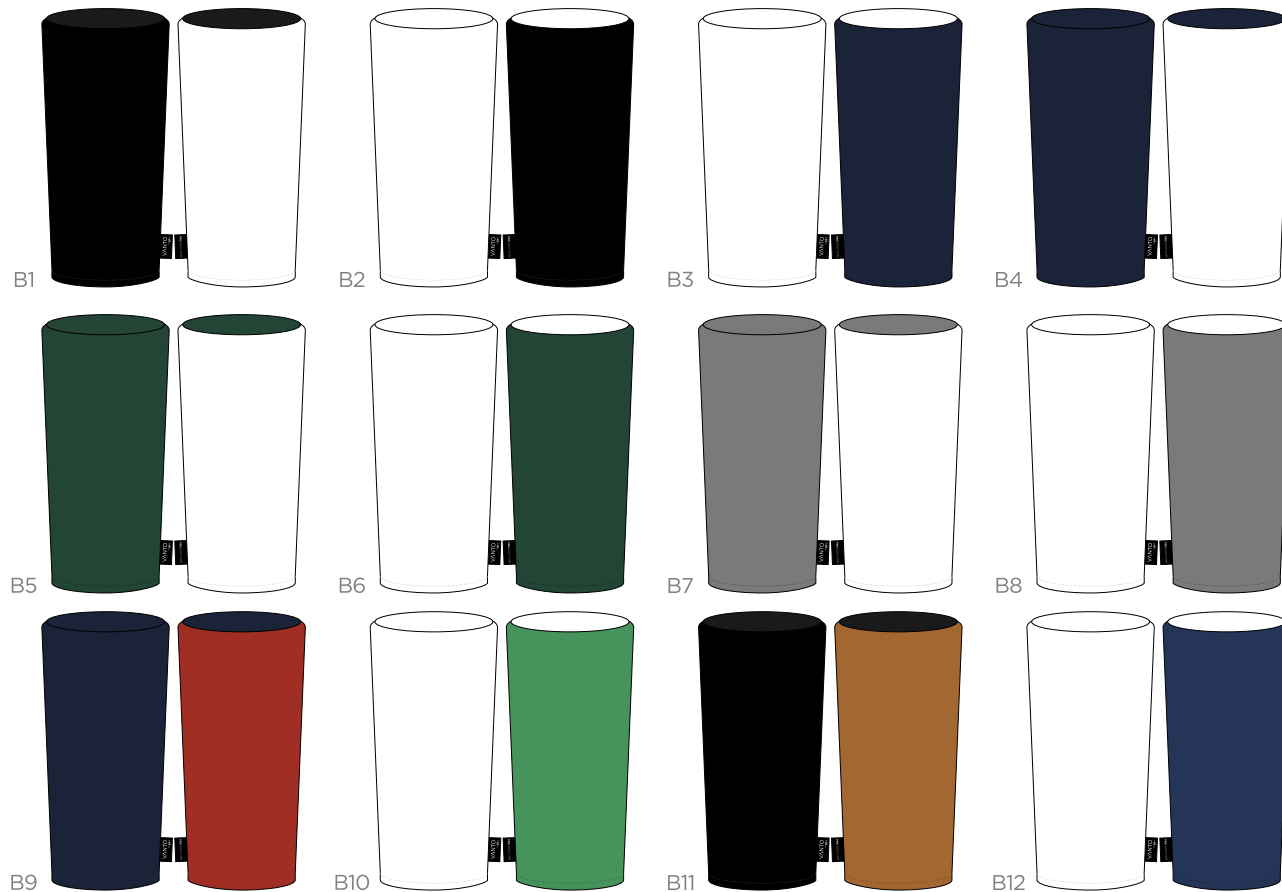

Two Tone Barrel Wood Cover

DRIVER

FRONT

BACK

FAIRWAY

FRONT

BACK

RESCUE

FRONT

BACK

LEATHER COLOUR