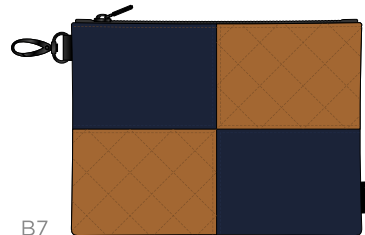

B6

B7

B8

NEW B9

NEW B10

LEATHER COLOUR

Cross Premium Zip Tote

LEATHER COLOUR