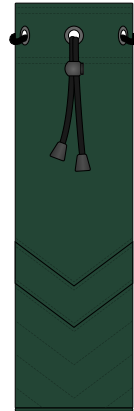

Fusion Wine Tote bag

NEW C8

LEATHER COLOUR