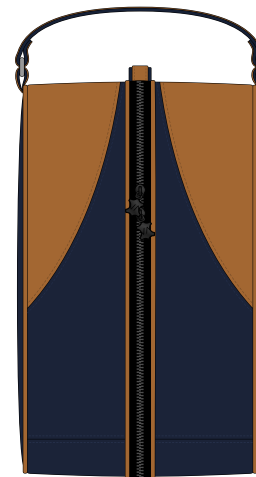

TAN & NAVY