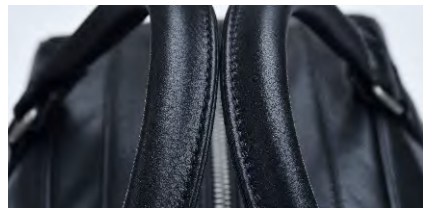

WEEKENDER BAG

- PRODUCT DESCRIPTIONS

Shorter journeys should not be short of style. The weekender with its duffel design oozes understated style. Perfect for overnight stays or weekend getaways.

- PRODUCT #
- DECORATION: Emboss
- SIZE: 20 x 8 x 11 Inches
- COLOR