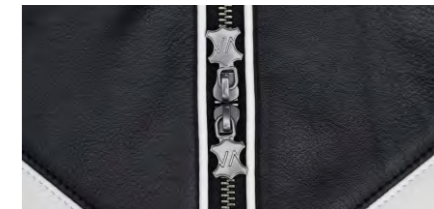

FUSION PREMIUM SHOE BAG

- PRODUCT DESCRIPTIONS

The perfect companion for your favourite shoes.
The shoe bag offers functionality with personality.

- PRODUCT #
- DECORATION: Emboss
- SIZE: 9 x 3.5 x 14 Inches
- COLOR