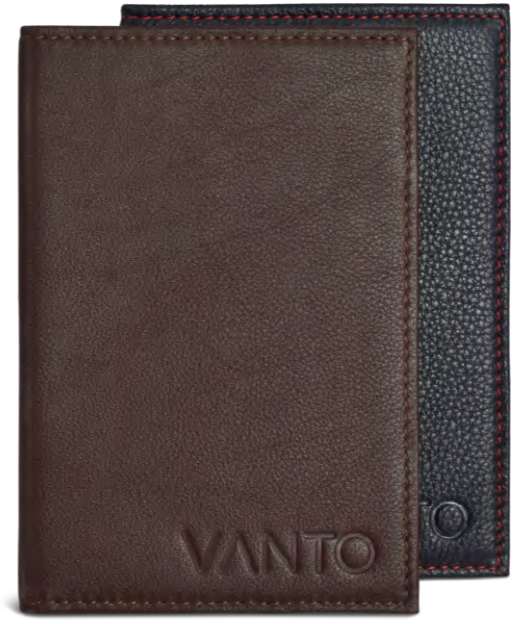

PREMIUM LEATHER SCORECARD

- PRODUCT DESCRIPTIONS

- PRODUCT #
- DECORATION: Emboss
- SIZE:
- COLOR