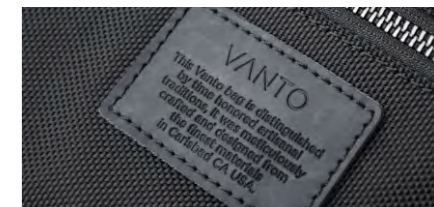

BARREL BAG

- PRODUCT DESCRIPTIONS

A sports-casual classic. The barrel offers an ideal mix of functionality and fun. Storage with style as we call it.

- PRODUCT #
- DECORATION: Emboss
- SIZE: 18 x 10 x 11 Inches
- COLOR ★ ★