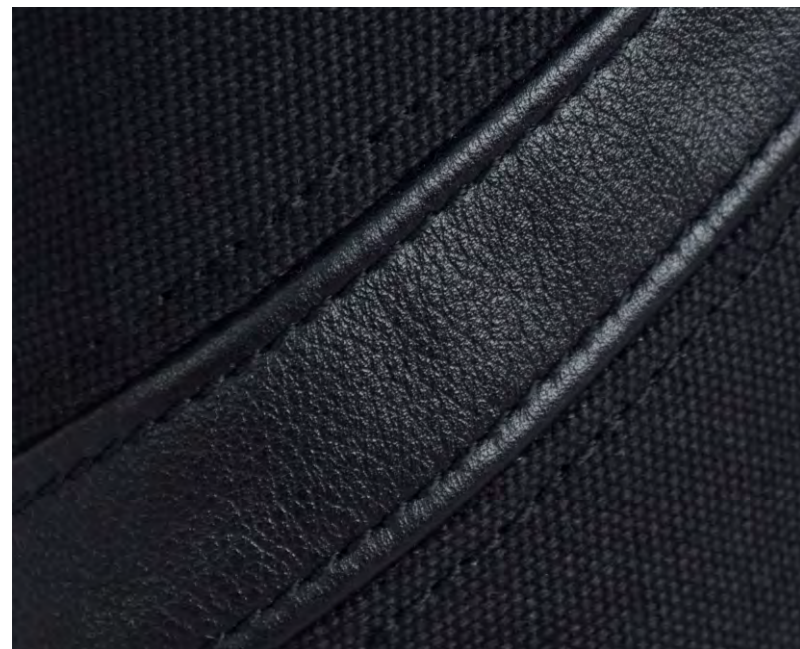

## CANVAS+LEATHER BLADE PUTTER COVER

- PRODUCT DESCRIPTIONS

- PRODUCT #
- DECORATION:
- SIZE:
- COLOR 