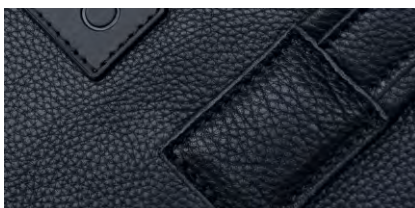

## - PRODUCT #

- DECORATION: Emboss

- SIZE: 15 x 5 x 15 Inches

- COLOR      