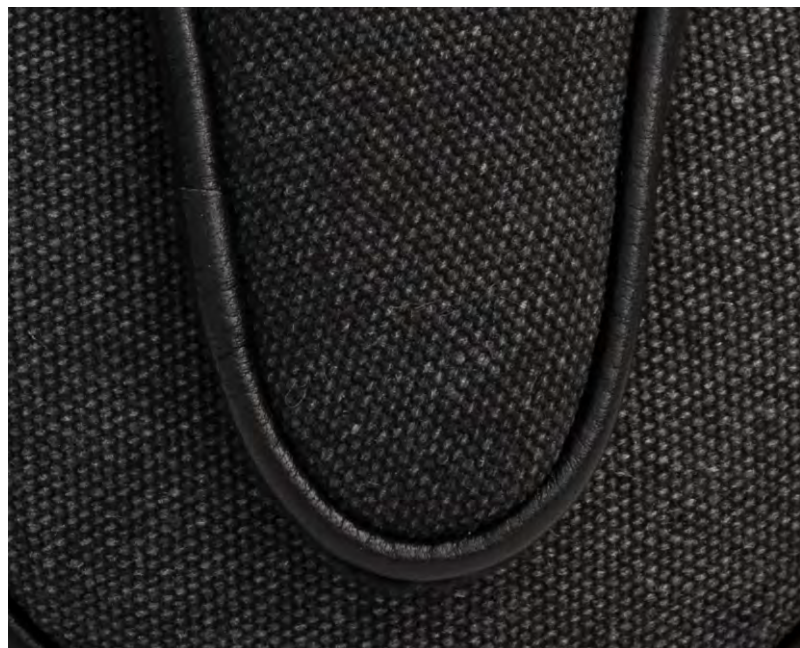

CANVAS+LEATHER MALLET PUTTER COVER

- PRODUCT DESCRIPTIONS

- PRODUCT #
- DECORATION:
- SIZE:
- COLOR