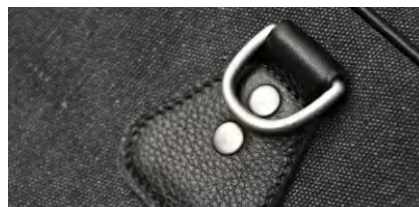

INTERNATIONAL BAG

- PRODUCT DESCRIPTIONS

For the traditionalist. With multiple zip fastened compartments, the International is perfect for long-haul travel. Never miss place your most important items again.

- PRODUCT #
- DECORATION: Emboss
- SIZE: 22 x 9 x 12 Inches
- COLOR