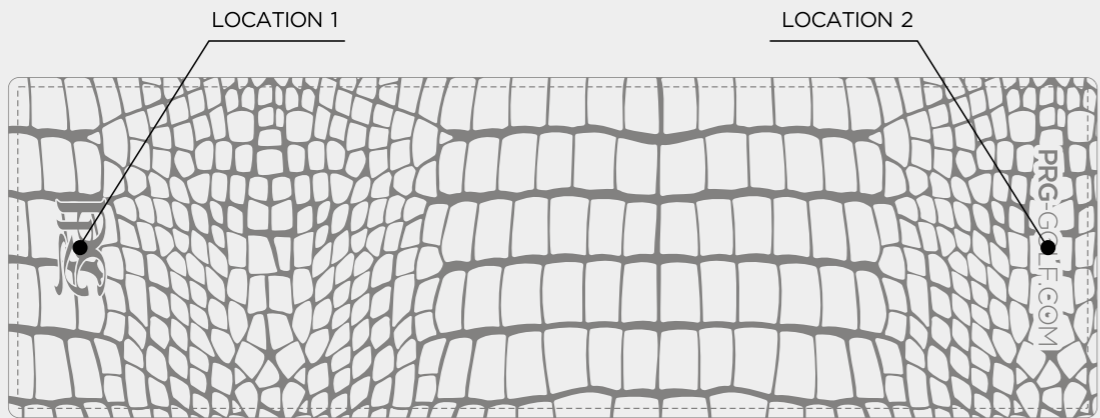

PU COLOUR

WHITE	BLACK	RED	
PINK 210C	ORANGE 1585C	GOLD	GRAY
GREEN	BLUE	NAVY	BURGUNDY

TOWEL JACQUARD

TOWEL RETRO STRIPE

21.5" x 42"

TOWEL

GATOR YARDAGE BOOK

STITCHING LINE MATCH PU