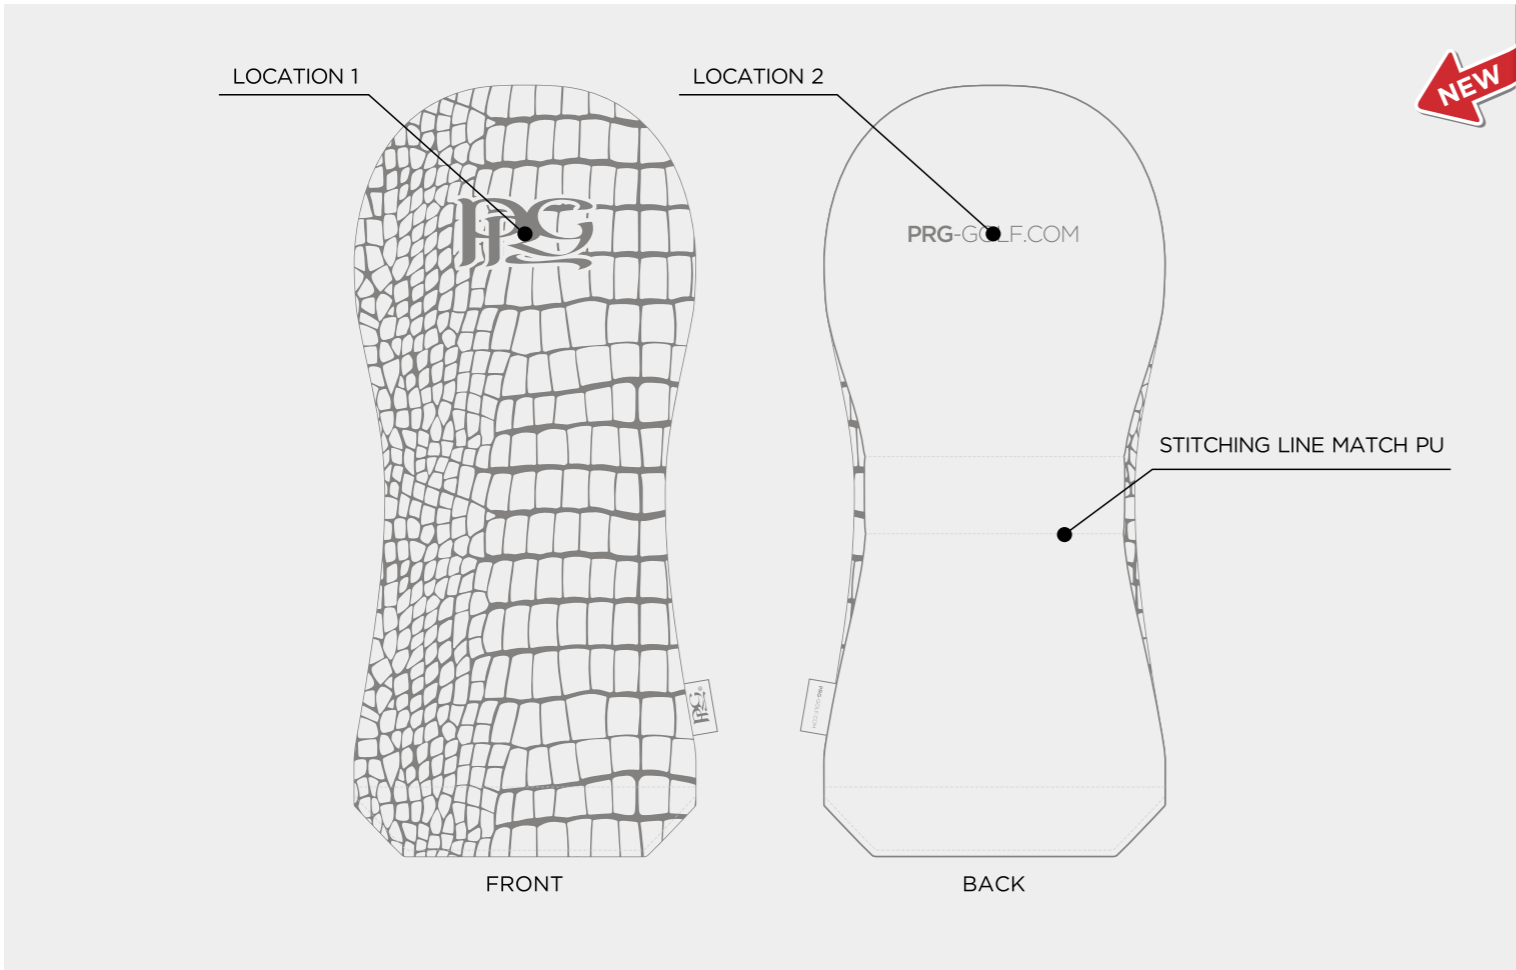

GATOR TWO-TONE VINTAGE WOOD COVER