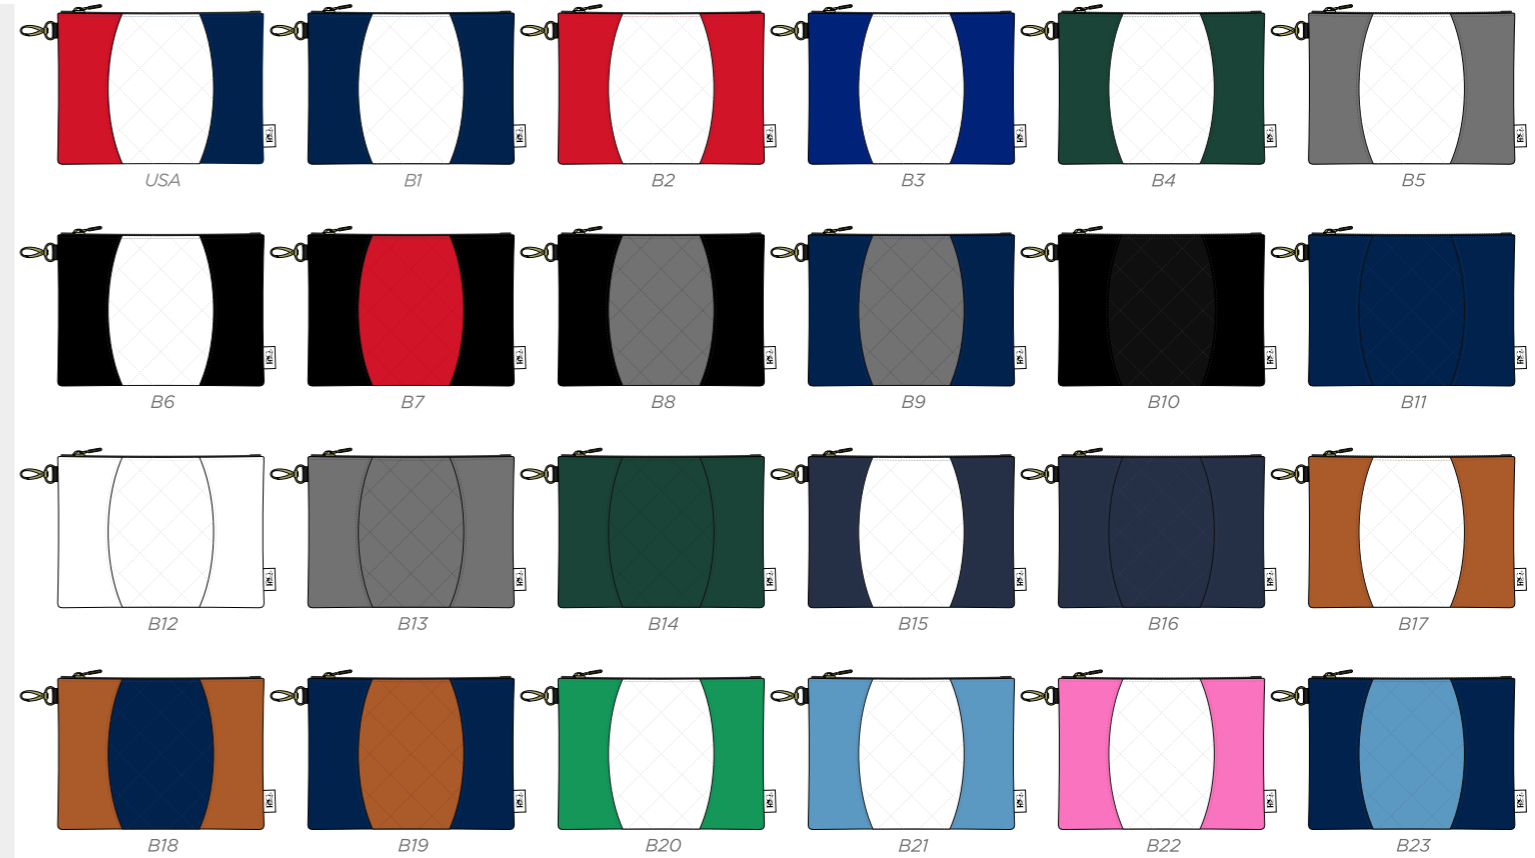

CONTINENTAL PREMIUM ZIP TOTE