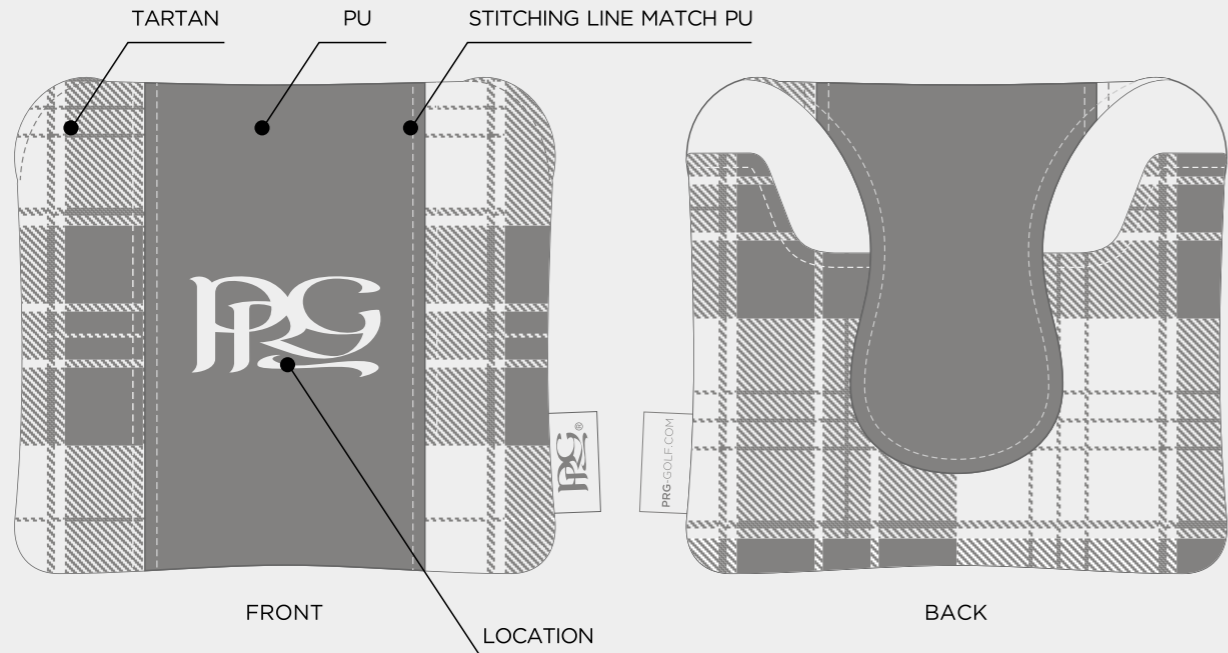

TARTAN VINTAGE MALLET PUTTER COVER

ELITE COLOUR

TARTAN COLOUR