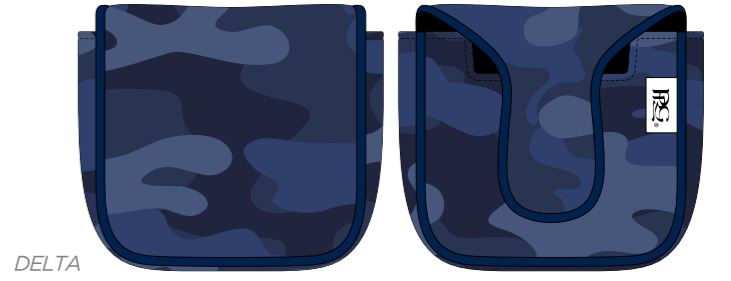

CAMO BARREL WOOD COVER

DELTA

SIERRA

ALPHA

CAMO BLADE PUTTER COVER

CAMO MALLET PUTTER COVER / SPIDER MALLET PUTTER COVER

ELITE COLOUR

- BLACK
- HUNTER GREEN 567C
- NAVY 282C