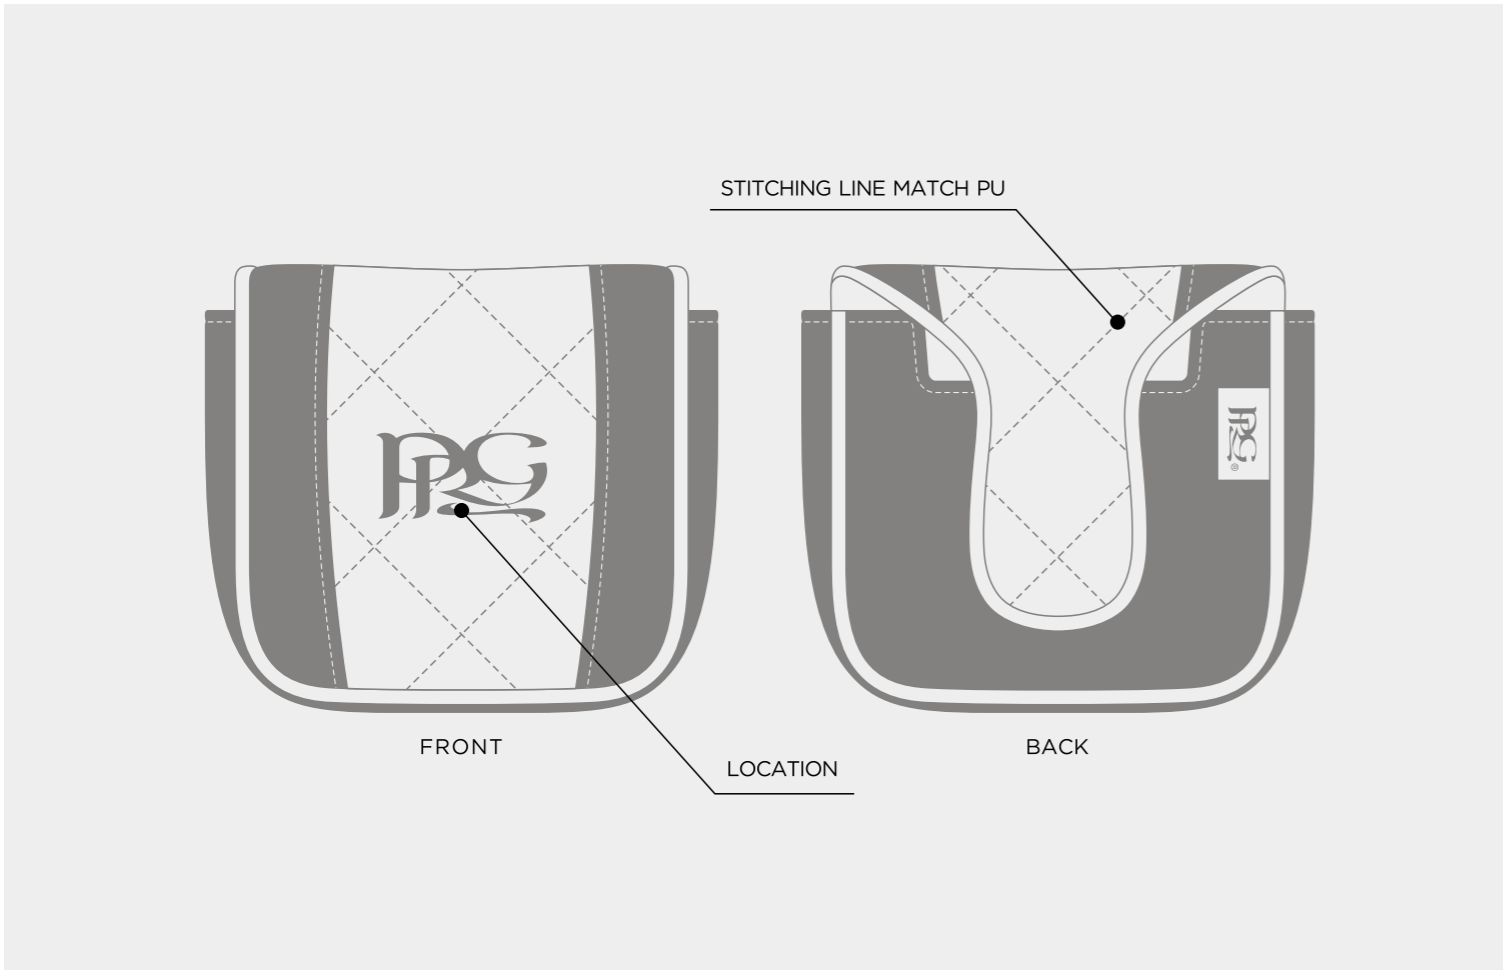

CONTINENTAL SPIDER MALLET