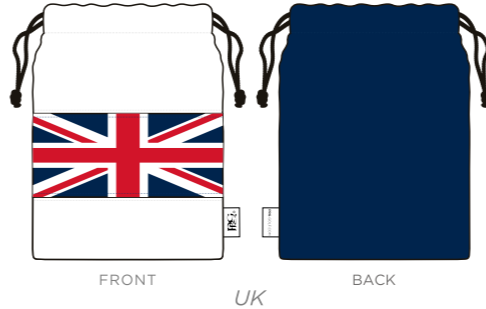

WALES

ELITE COLOUR

WHITE	NAVY 282C	RED 186C	GREEN 347C
-------	-----------	----------	------------

PATRIOT BLADE PUTTER COVER

NEW

ELITE COLOUR

WHITE	NAVY 282C	RED 186C	GREEN 347C
-------	-----------	----------	------------

PATRIOT VINTAGE MALLET PUTTER COVER

NEW

ELITE COLOUR

WHITE	NAVY 282C	RED 186C	GREEN 347C
-------	-----------	----------	------------

PATRIOT MID TOTE BAG

NEW

ELITE COLOUR

WHITE	NAVY 282C	RED 186C	GREEN 347C
-------	-----------	----------	------------

PATRIOT PREMIUM ZIP TOTE

USA

DENMARK

CANADA

UK

IRELAND

SCOTLAND

WALES