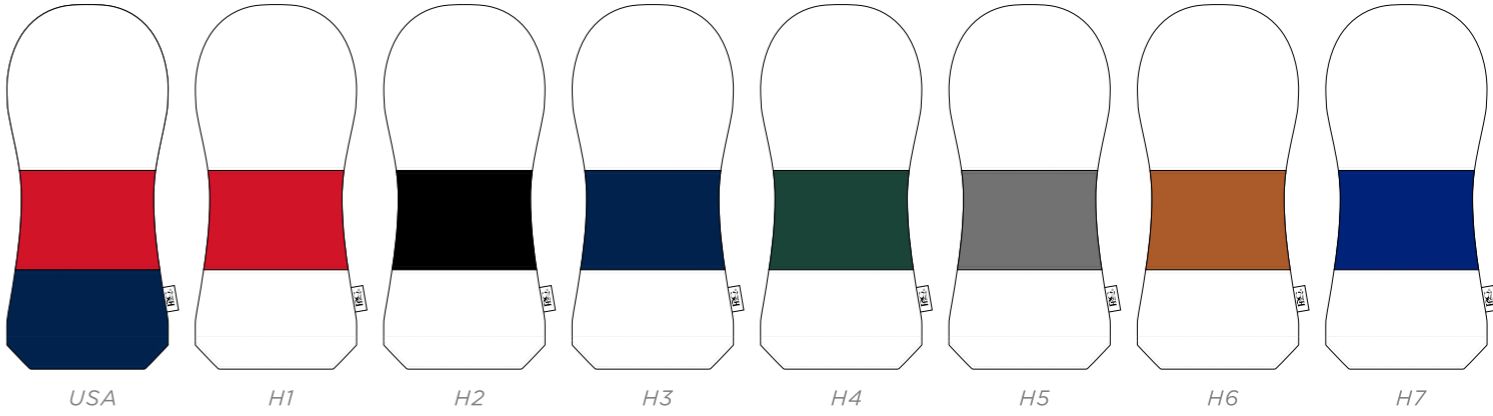

ELITE COLOUR

WHITE	BLACK	COOL GRAY 10 C	2380C	NAVY 282C	ROYAL BLUE 662C	HUNTER GREEN 567C	TAN	RED 186C	GREEN 347C	PINK 231C	LIGHT BLUE 542C