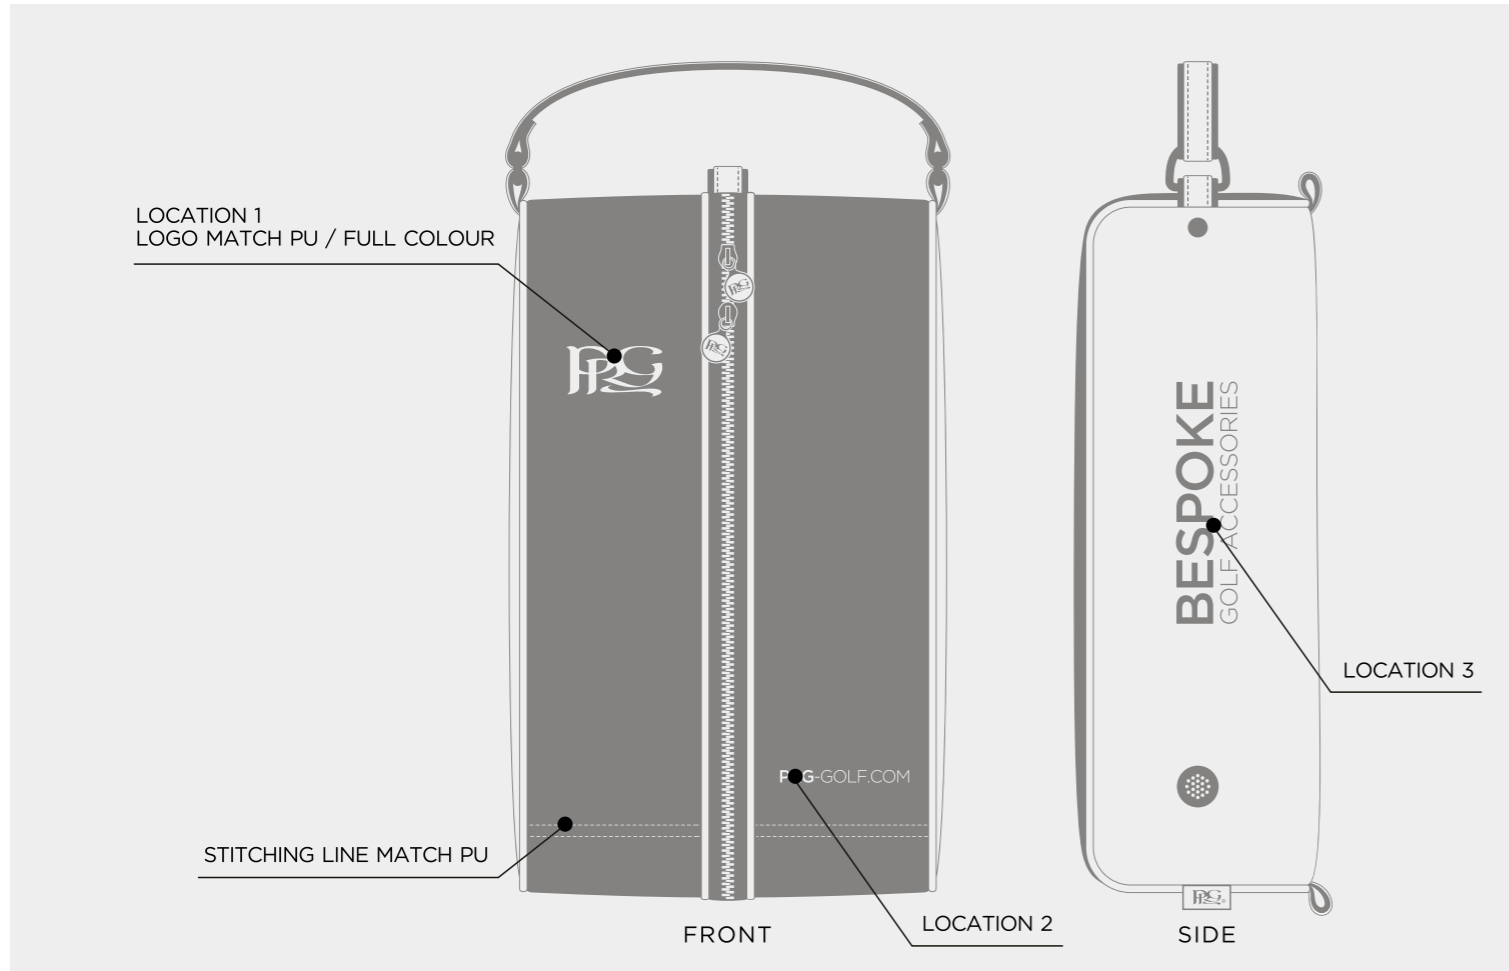

CUSTOM TWO-TONE PREMIUM SHOE BAG