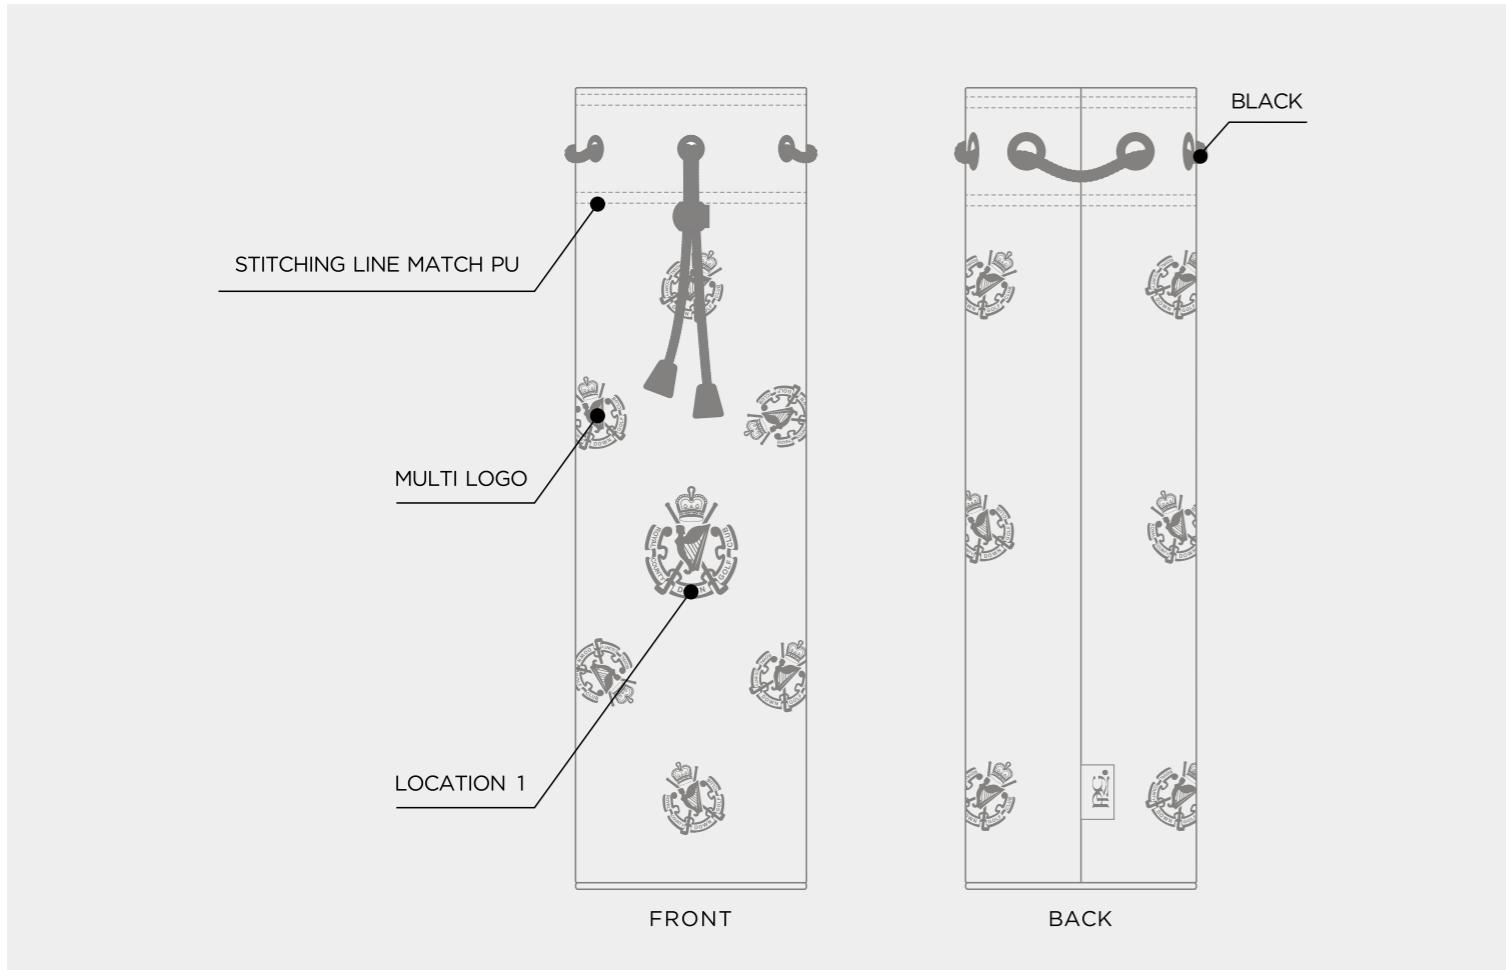

CUSTOM DELUXE WINE TOTE BAG