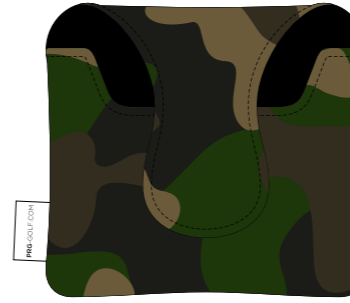

CAMO BARREL WOOD COVER

DELTA

SIERRA

ALPHA

CAMO BLADE PUTTER COVER

CAMO MALLET PUTTER COVER / SPIDER MALLET PUTTER COVER

ELITE COLOUR

- BLACK
- HUNTER GREEN 567C
- NAVY 282C

CAMO COLOUR

- DELTA
- ALPHA
- SIERRA

CAMO VINTAGE MALLET PUTTER COVER

CAMO

LOCATION

ALPHA

DELTA

SIERRA