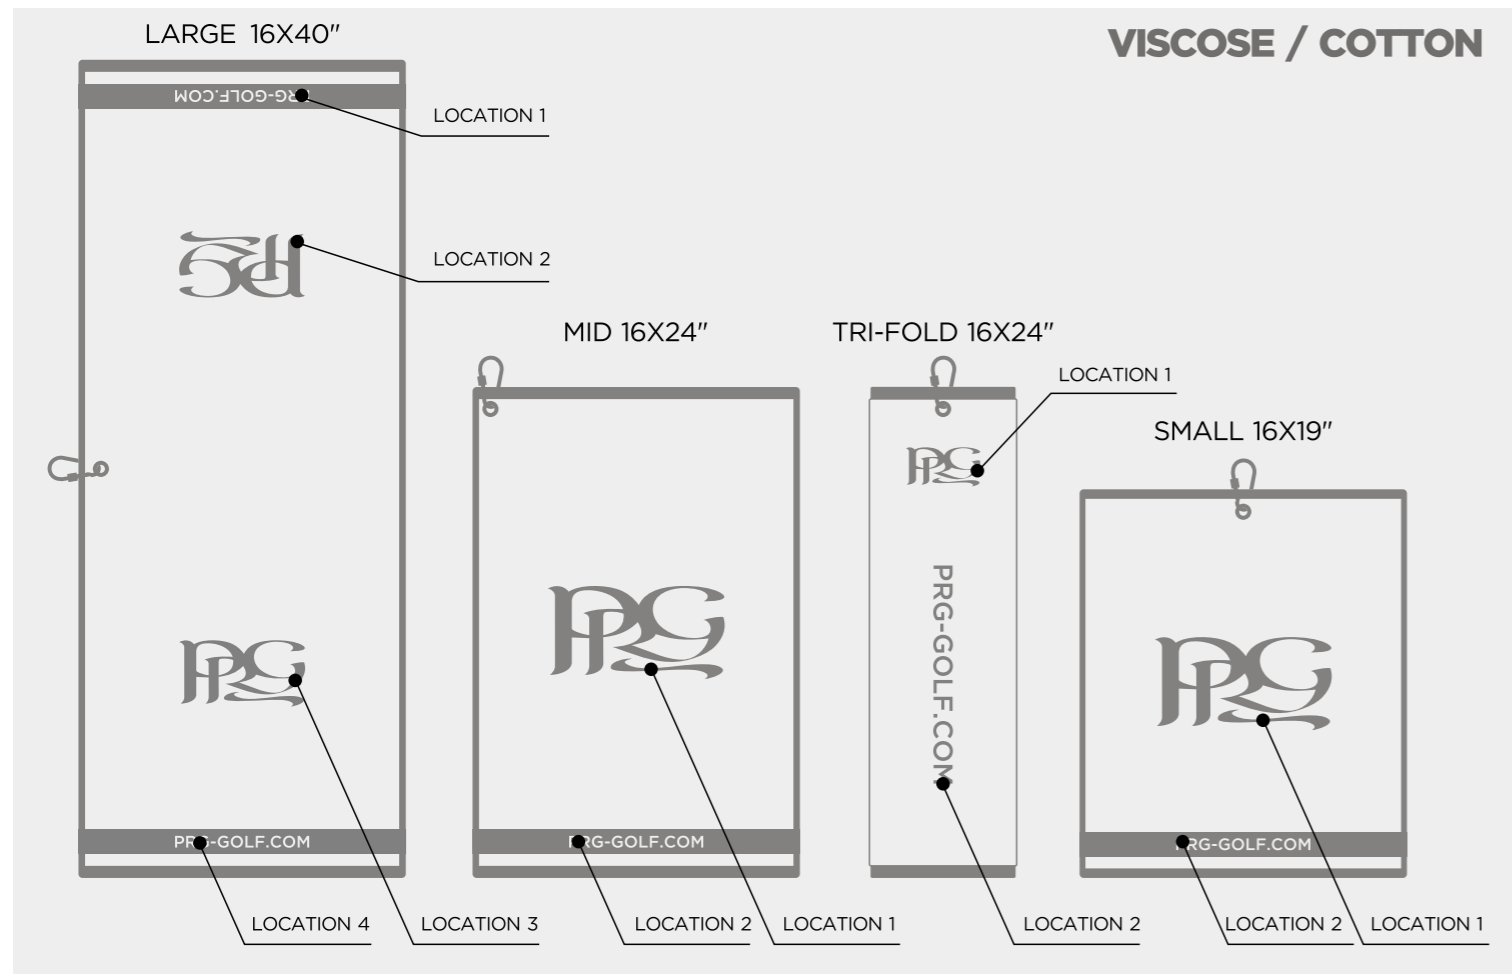

TOWEL JACQUARD