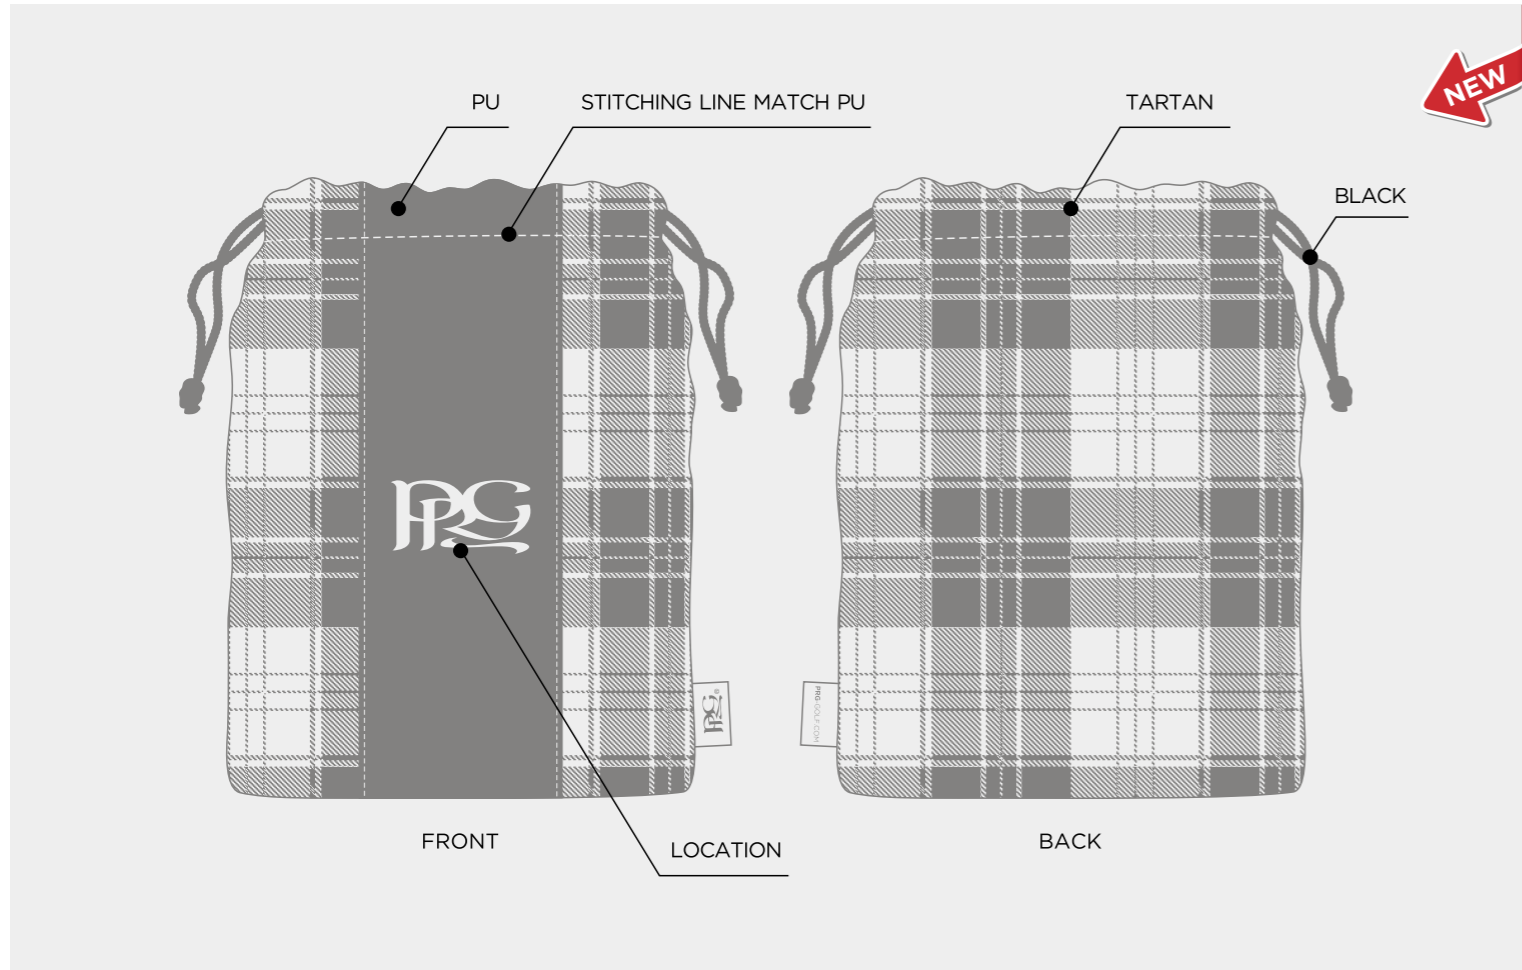

- GREEN
- BLACK

TARTAN VINTAGE MALLET PUTTER COVER

ELITE COLOUR

TARTAN COLOUR

TARTAN PREMIUM TOTE BAG

ELITE COLOUR

BLACK

WHITE