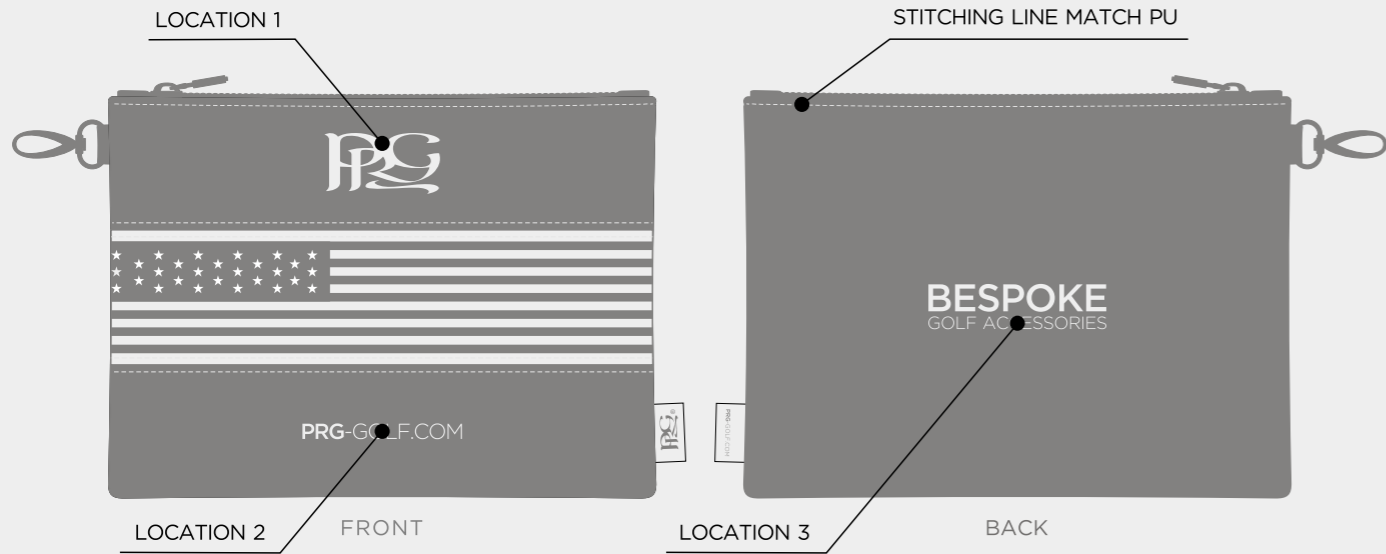

PATRIOT VINTAGE MALLET PUTTER COVER

NEW

ELITE COLOUR

WHITE	NAVY 282C	RED 186C	GREEN 347C
-------	-----------	----------	------------

PATRIOT MID TOTE BAG

NEW

ELITE COLOUR

WHITE	NAVY 282C	RED 186C	GREEN 347C
-------	-----------	----------	------------

PATRIOT PREMIUM ZIP TOTE

USA

DENMARK

CANADA

UK

IRELAND

SCOTLAND

WALES