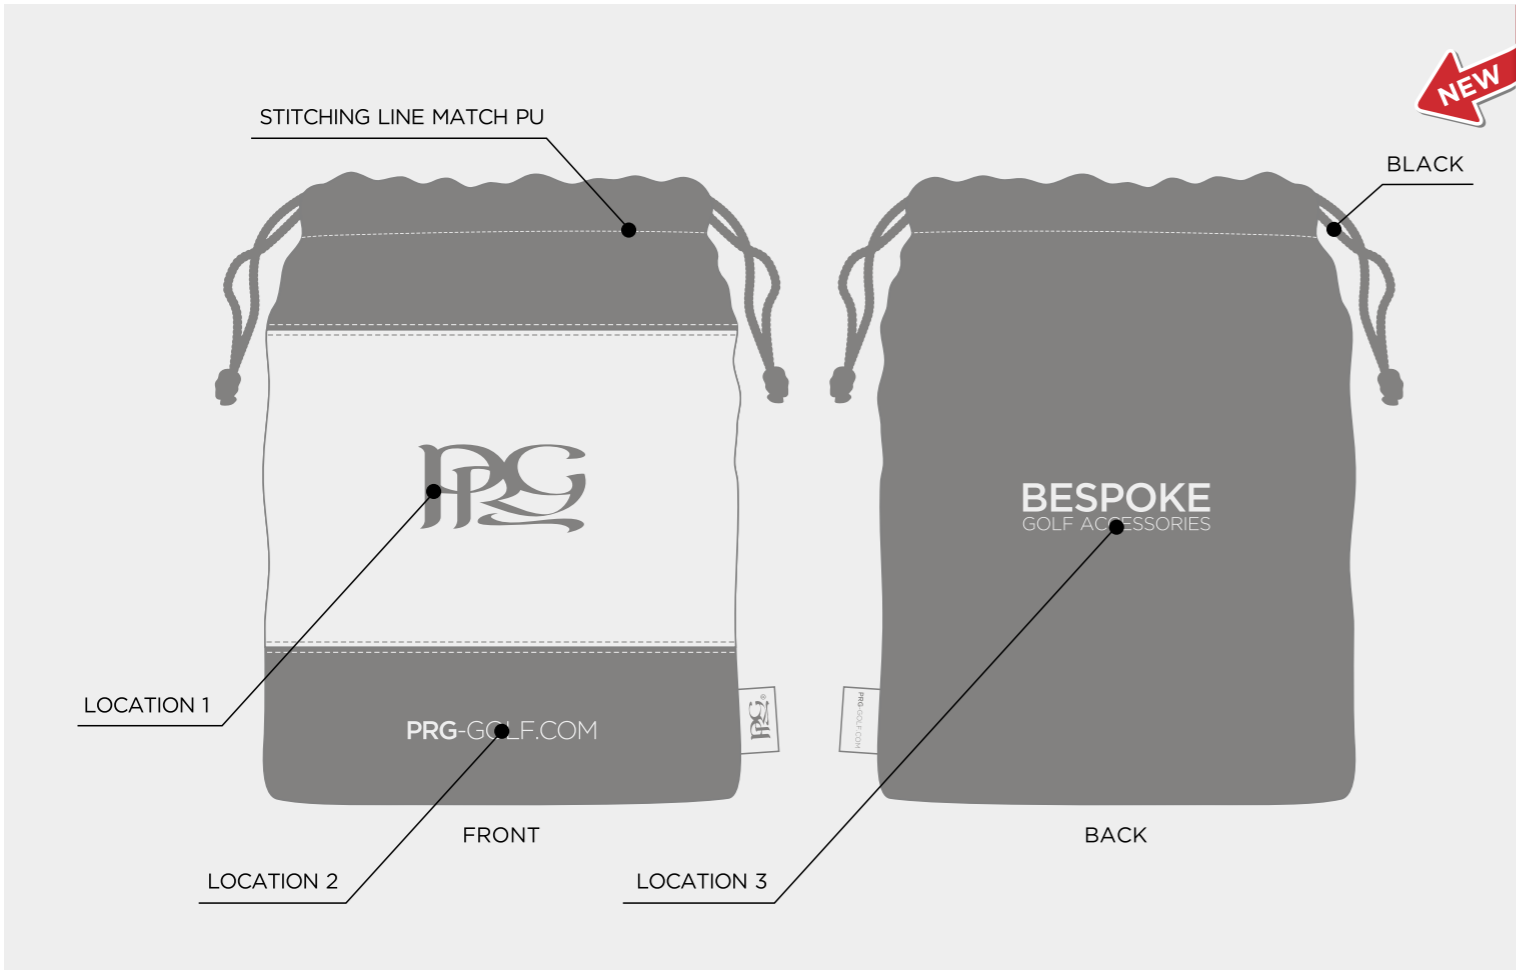

HORIZON PREMIUM TOTE BAG