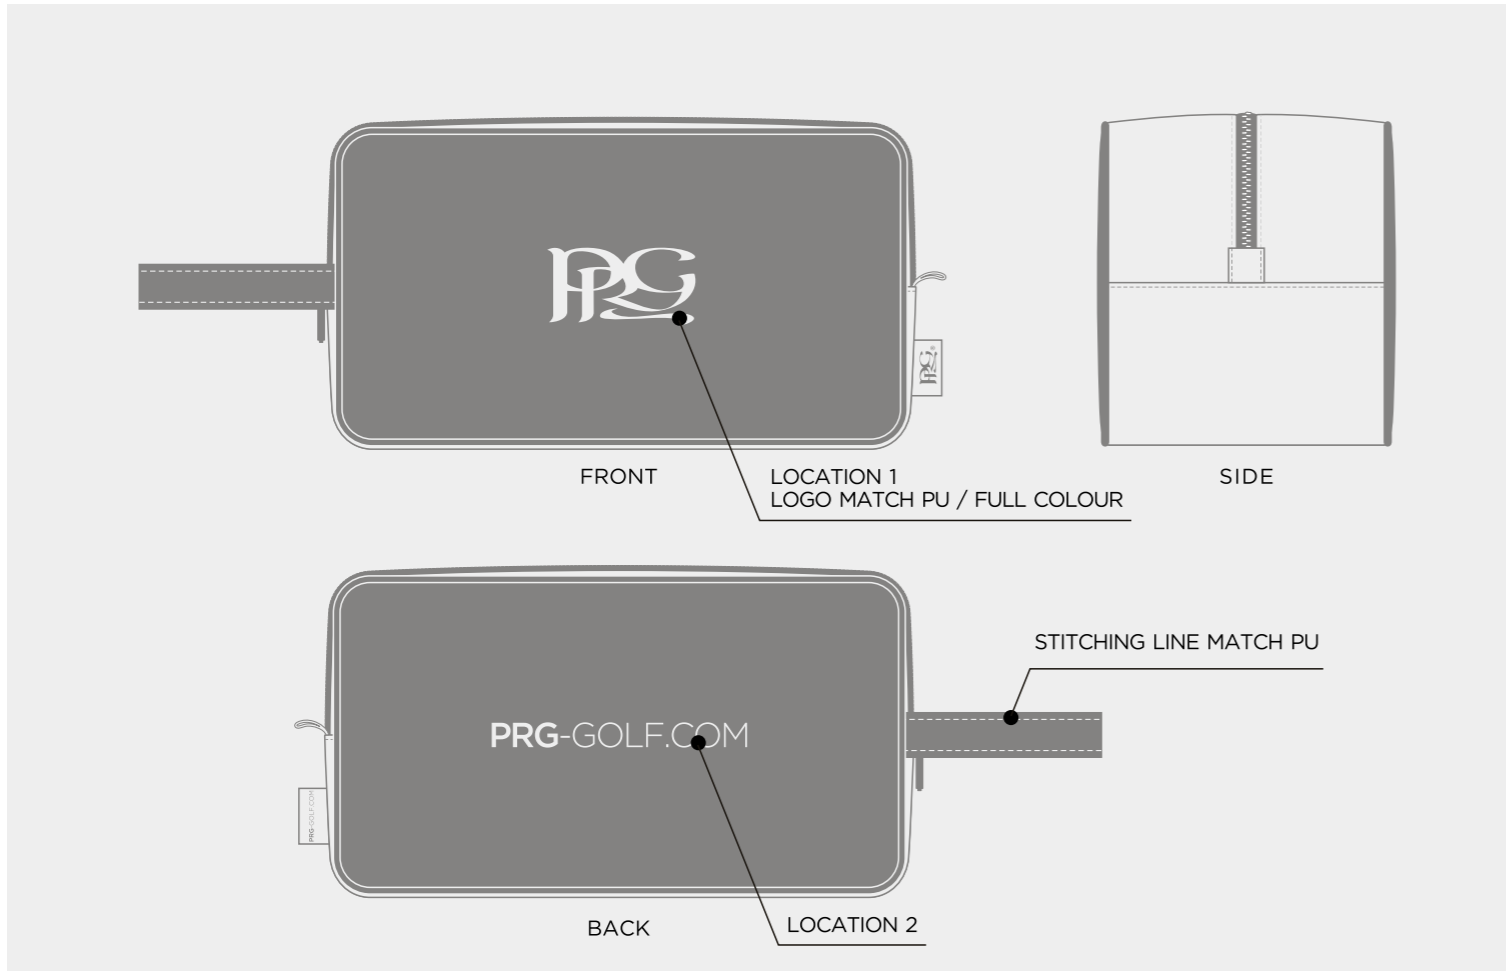

CUSTOM TWO-TONE DELUXE SHOE BAG

CUSTOM TWO-TONE WINE TOTE BAG

CUSTOM TWO-TONE DELUXE TOTE BAG

CUSTOM TWO-TONE PREMIUM ZIP TOTE

CUSTOM TWO-TONE MINI ZIP POUCH

CUSTOM TWO-TONE SINGLE ZIP TOTE

CUSTOM TWO-TONE TOILETRY BAG