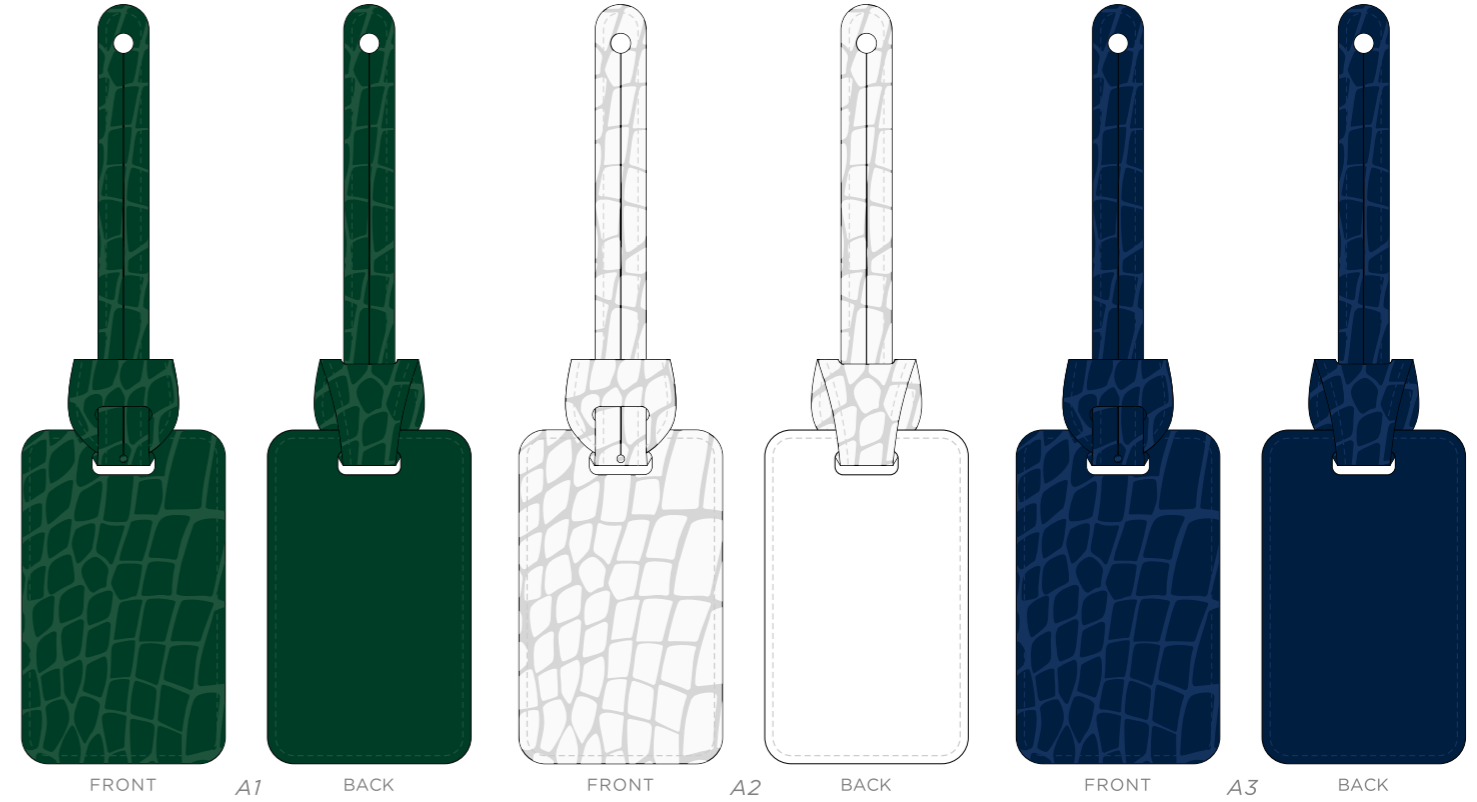

GATOR COLOUR

GATOR WHITE

GATOR GREEN

GATOR NAVY

ELITE COLOUR

WHITE

HUNTER GREEN 567C

NAVY 282C

GATOR SCORECARD HOLDER

A1

A2

A3

GATOR MINI TAG

GATOR COLOUR

- GATOR WHITE
- GATOR GREEN
- GATOR NAVY

ELITE COLOUR

- WHITE
- HUNTER GREEN 567C
- NAVY 282C

PREMIUM SCORECARD HOLDER EMBOSSED

PU
COLOUR

BLACK RED NAVY BROWN

ELITE SCORECARD HOLDER

A1 A2 A3 A4 A5 A6

A7 A8 A9 A10 A11 A12

ELITE YARDAGE BOOK