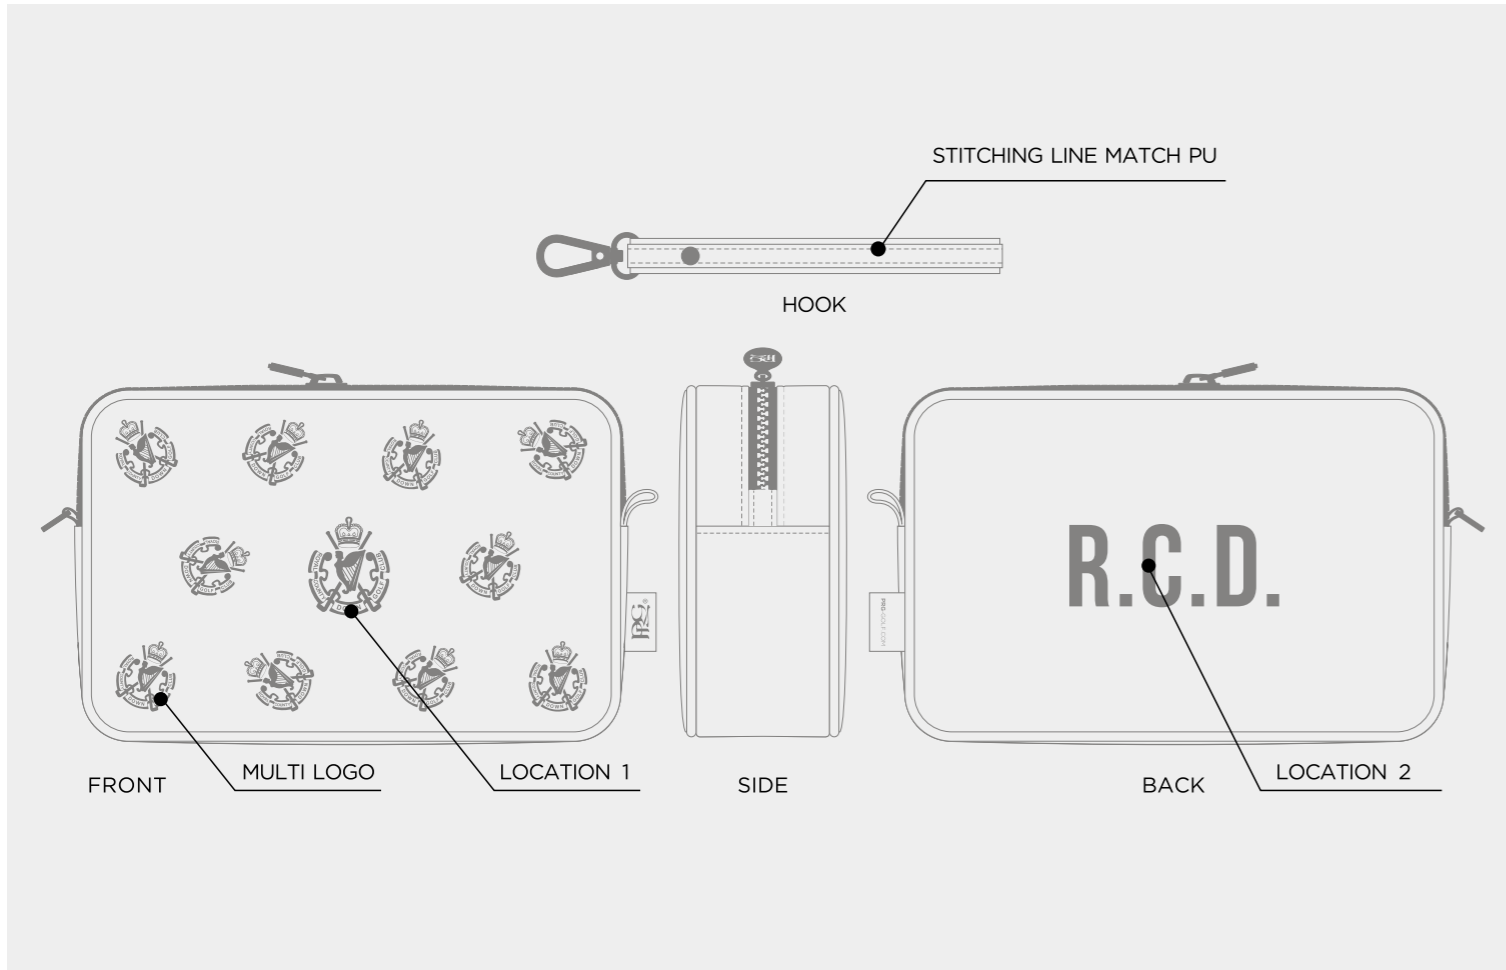

CUSTOM SINGLE ZIP TOTE