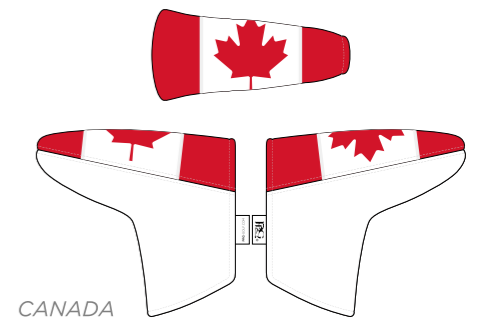

PATRIOT VINTAGE WOOD COVER

NEW

USA

DENMARK

CANADA

UK

IRELAND

SCOTLAND

WALES

ELITE COLOUR

WHITE	NAVY 282C	RED 186C	GREEN 347C
-------	-----------	----------	------------

PATRIOT BLADE PUTTER COVER

NEW

ELITE COLOUR

WHITE	NAVY 282C	RED 186C	GREEN 347C
-------	-----------	----------	------------