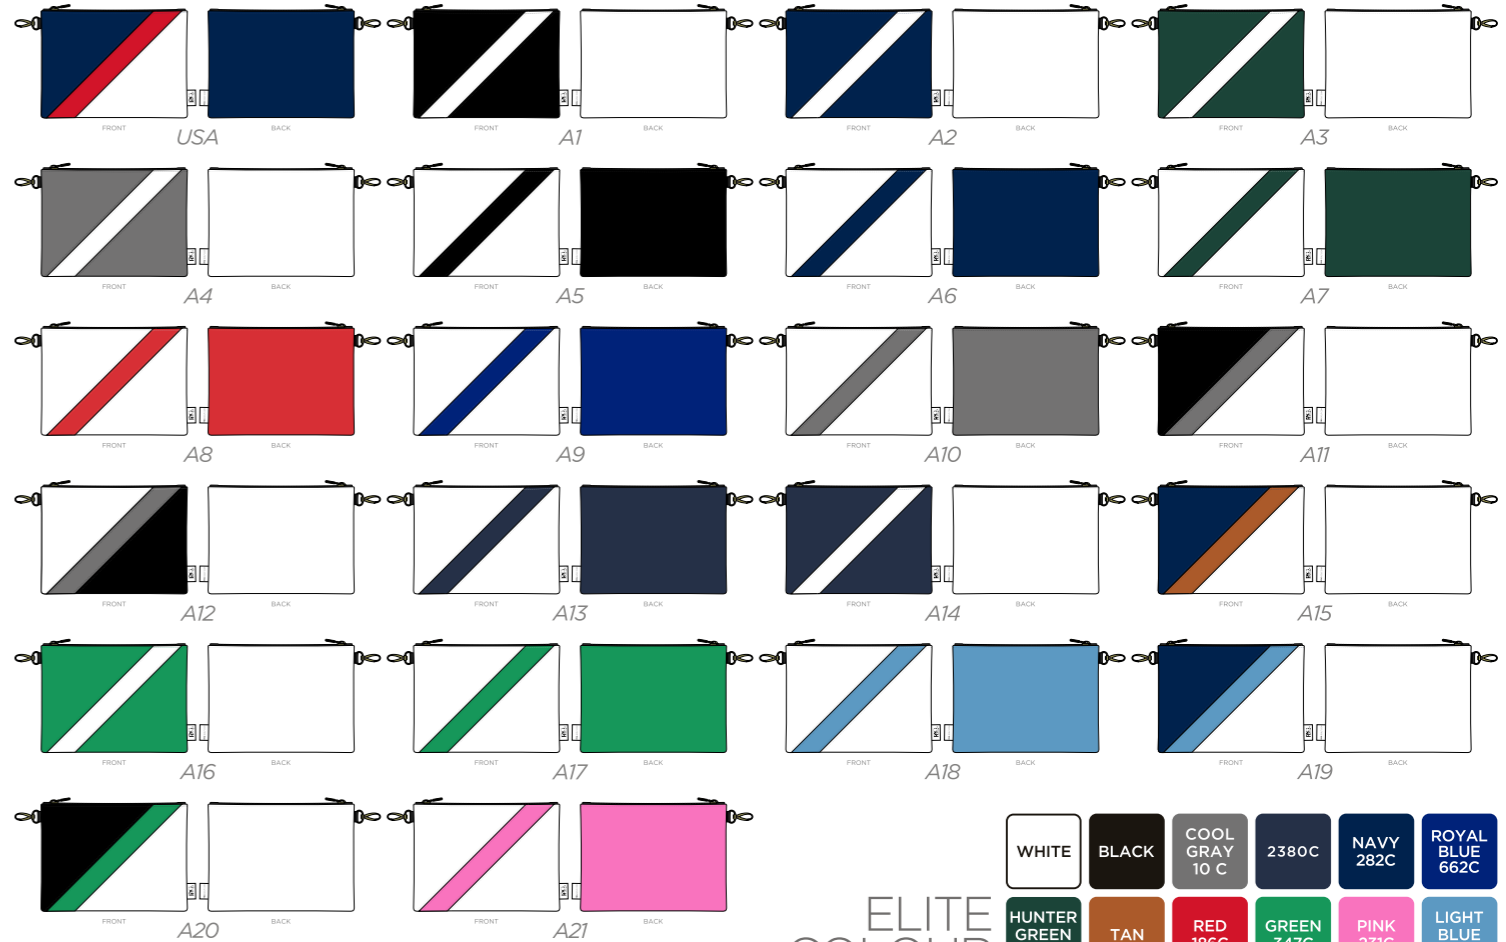

COLLEGE DELUXE TOTE BAG

COLLEGE PREMIUM ZIP TOTE

COLLEGE PREMIUM SHOE BAG

COLLEGE TWO-TONE VINTAGE WOOD COVER

COLLEGE TWO-TONE VINTAGE Mallet Putter Cover

NEW

COLLEGE TWO-TONE PREMIUM TOTE BAG

WHITE	BLACK	COOL GRAY 10 C	2380C	NAVY 282C	ROYAL BLUE 662C
HUNTER GREEN 567C	TAN	RED 186C	GREEN 347C	PINK 231C	LIGHT BLUE 542C

ELITE COLOUR

COLLEGE TWO-TONE DELUXE SHOE BAG

COLLEGE TWO-TONE PREMIUM ZIP TOTE

ELITE COLOUR

WHITE	BLACK	COOL GRAY 10 C	2380C	NAVY 282C	ROYAL BLUE 662C
HUNTER GREEN 567C	TAN	RED 186C	GREEN 347C	PINK 231C	LIGHT BLUE 542C