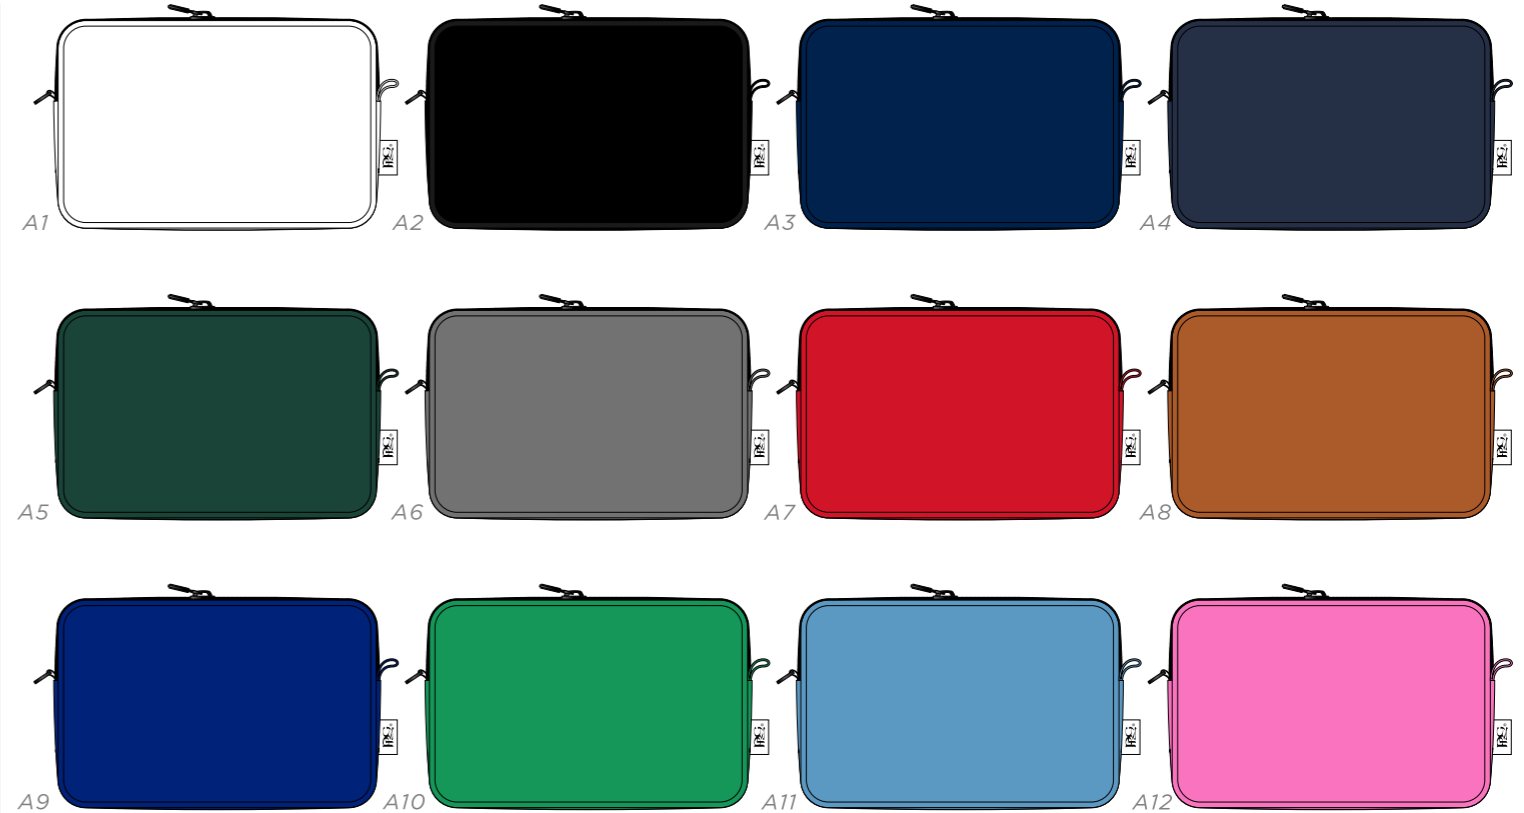

CUSTOM SINGLE ZIP TOTE