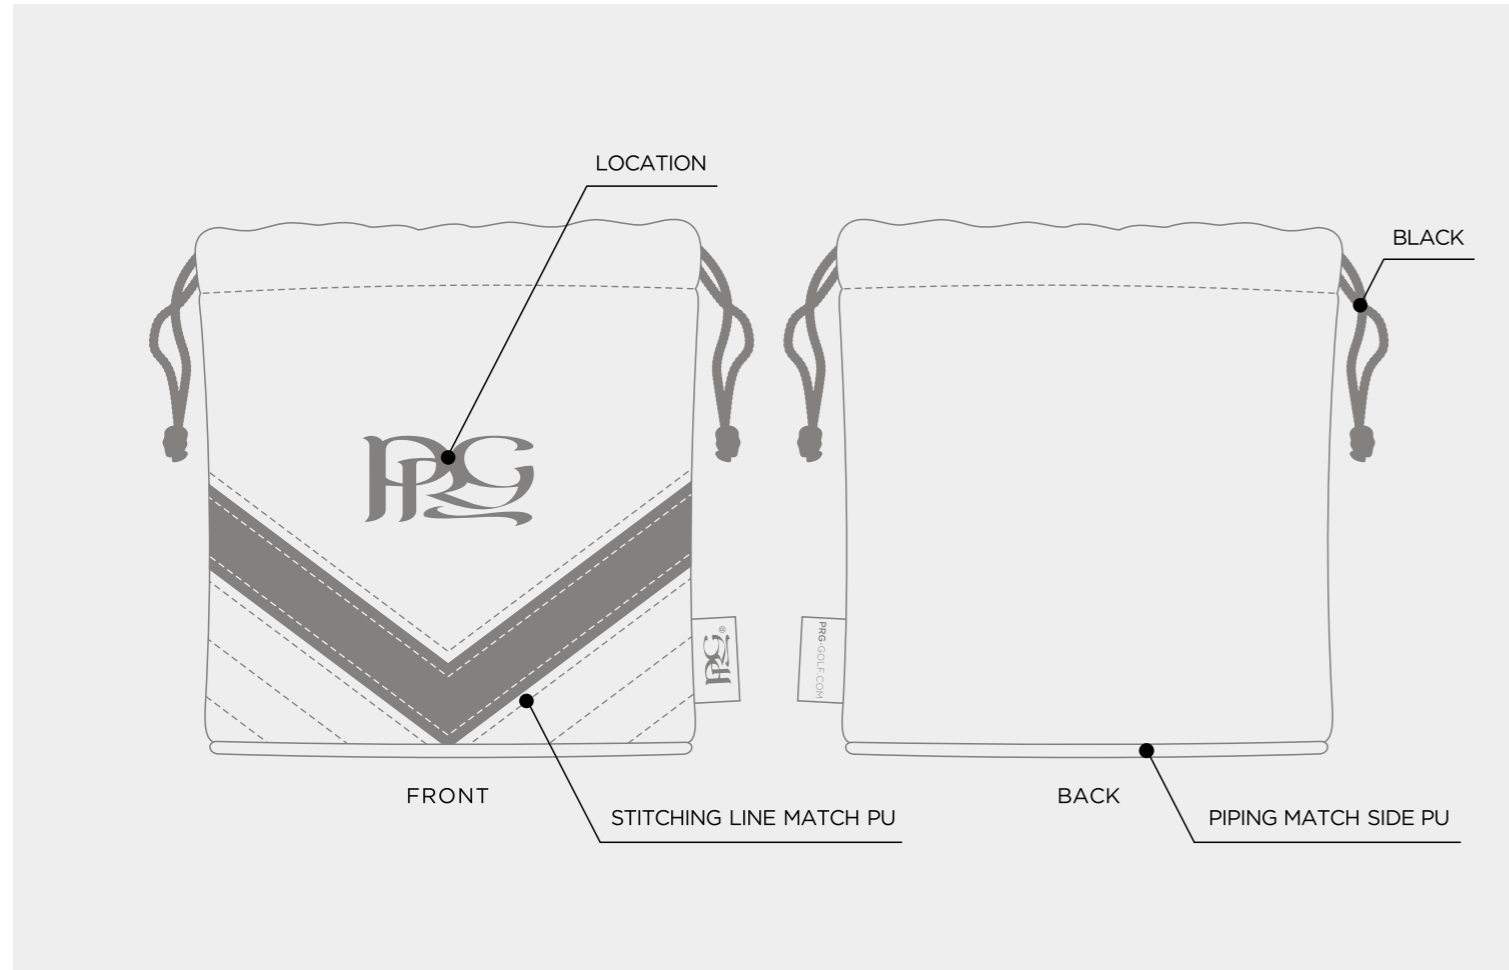

FUSION POUCH TOTE BAG