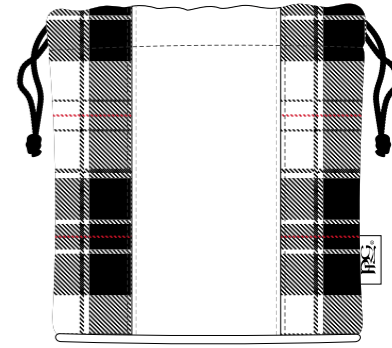

TARTAN POUCH TOTE BAG

NEW

A3

ELITE COLOUR

TARTAN COLOUR