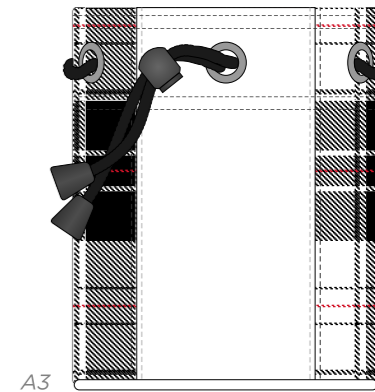

TARTAN DELUXE TOTE BAG

ELITE
COLOUR

TARTAN
COLOUR