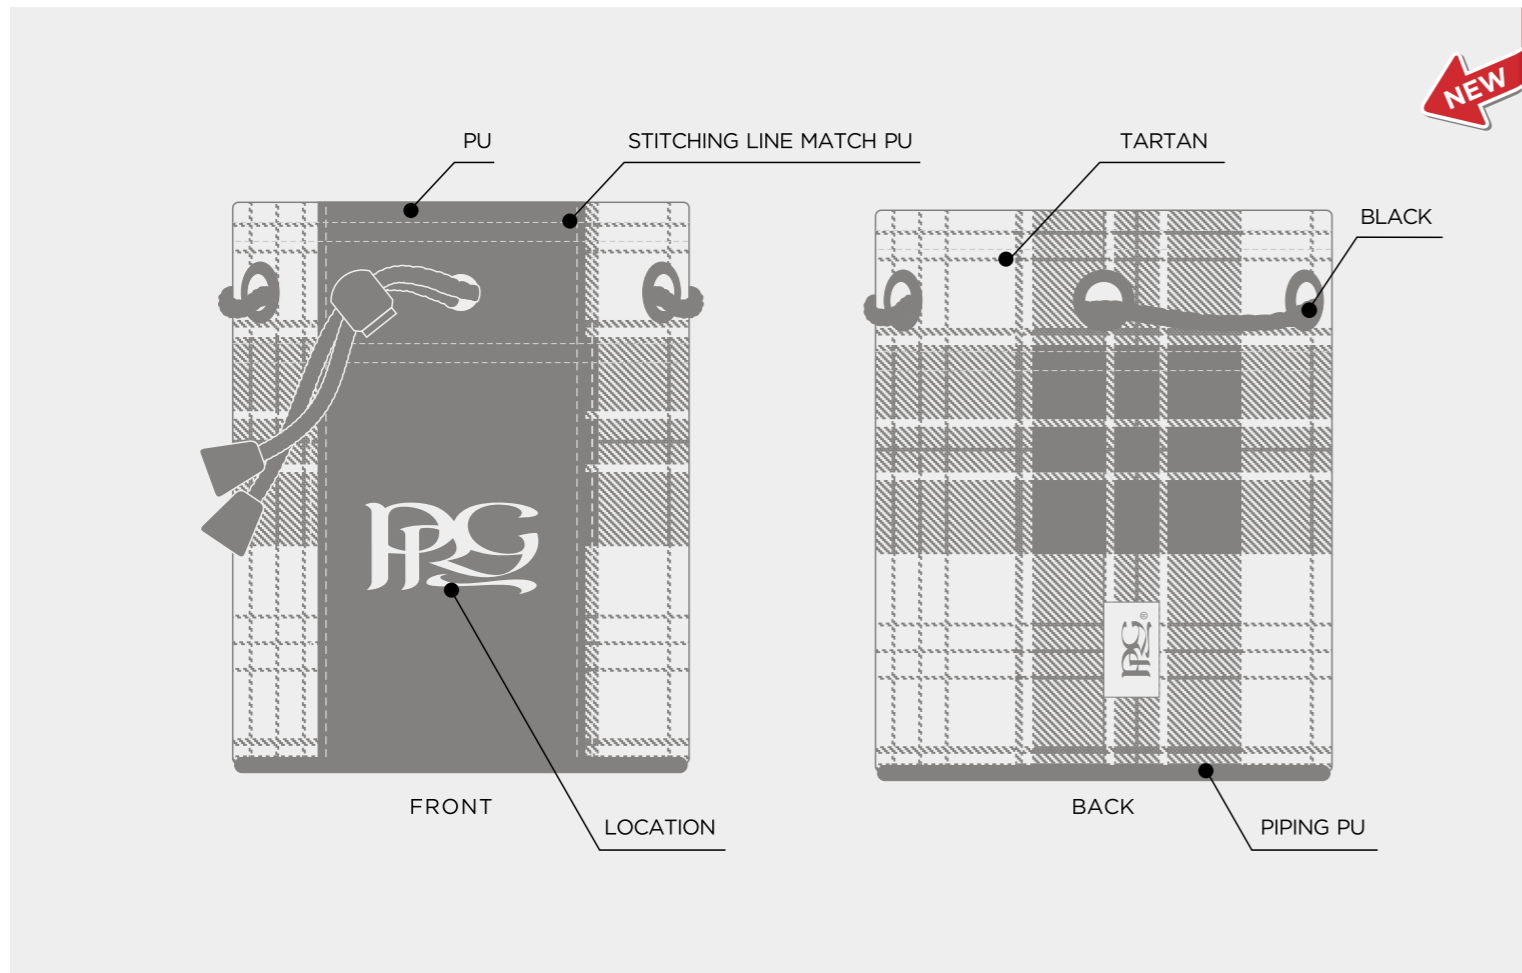

TARTAN DELUXE TOTE BAG

ELITE
COLOUR

TARTAN
COLOUR