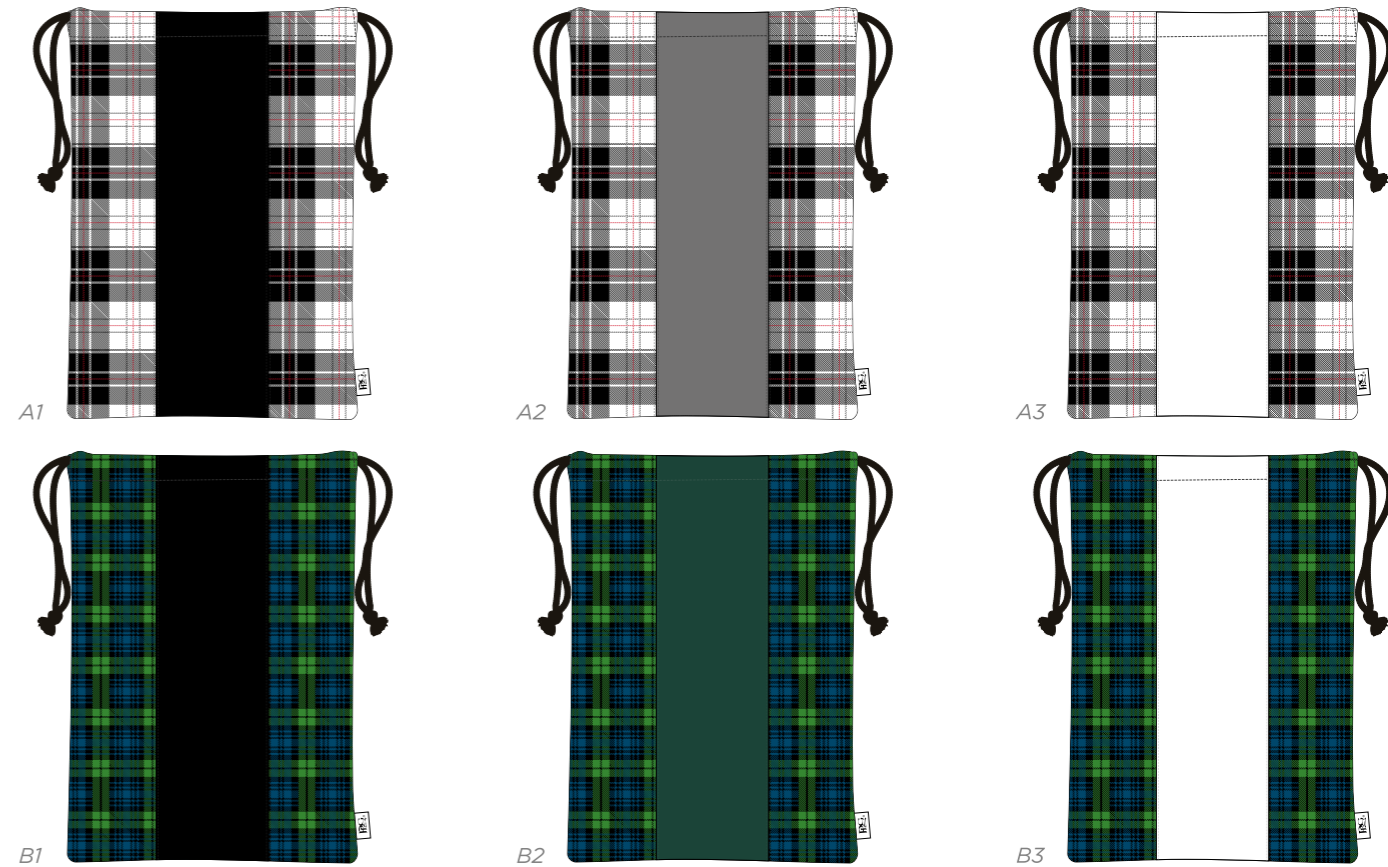

A2

A3

B1

B2

B3

ELITE COLOUR

TARTAN COLOUR

TARTAN DELUXE SHOE BAG