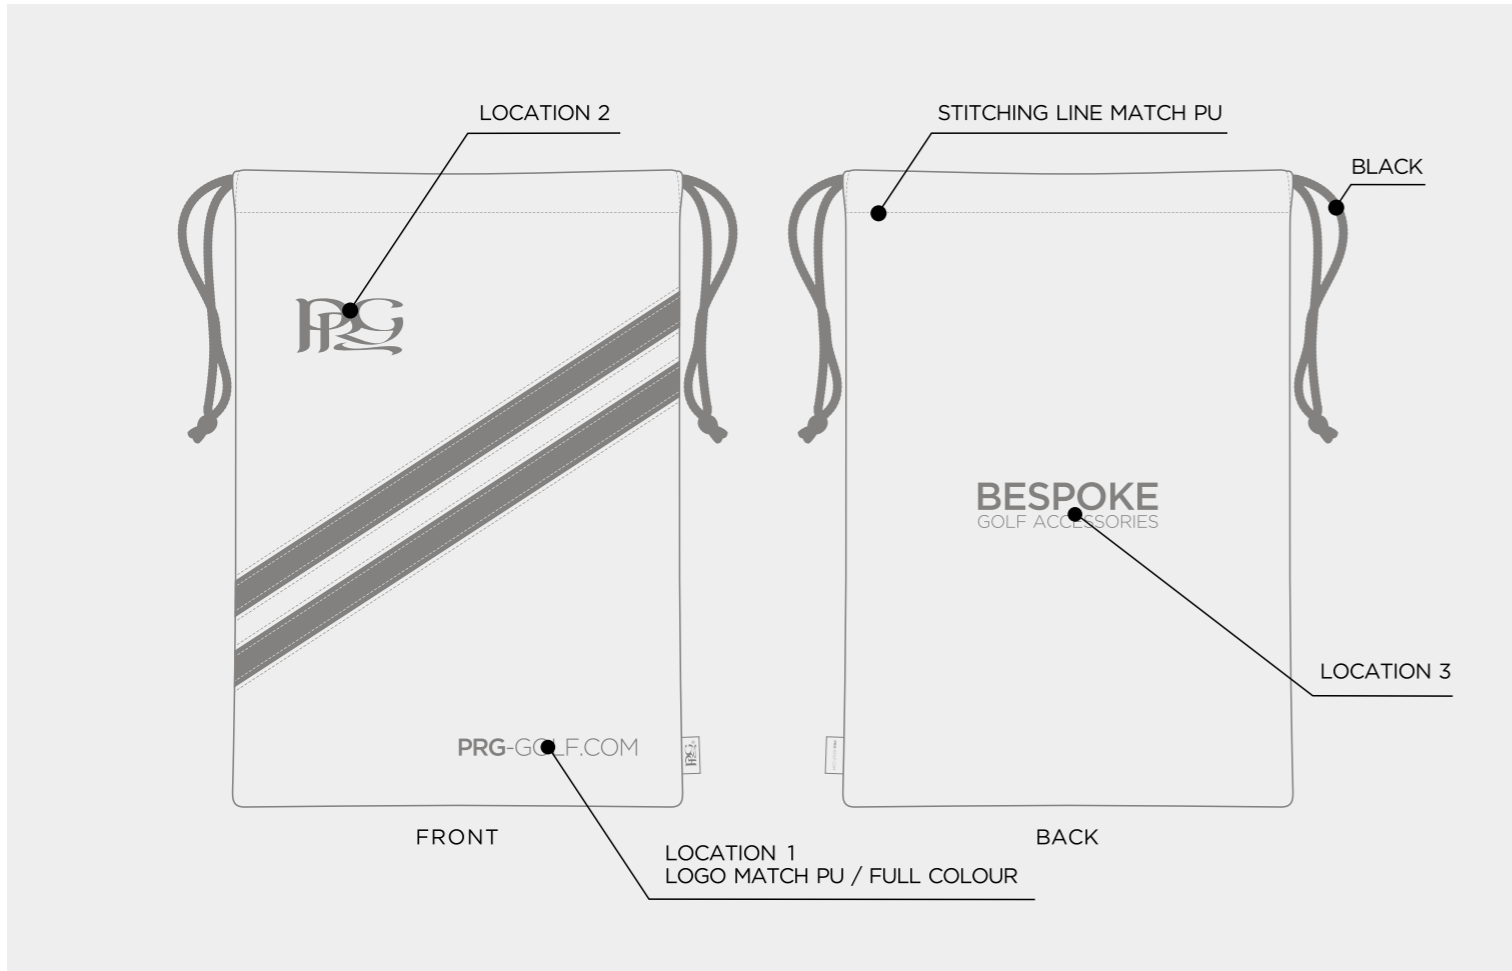

TRACK PREMIUM TOTE BAG

TRACK POUCH TOTE BAG

TRACK TOUR POUCH TOTE BAG

TRACK DELUXE SHOE BAG

TRACK WINE TOTE BAG

FRONT

LOCATION
LOGO MATCH PU / FULL COLOUR

BACK