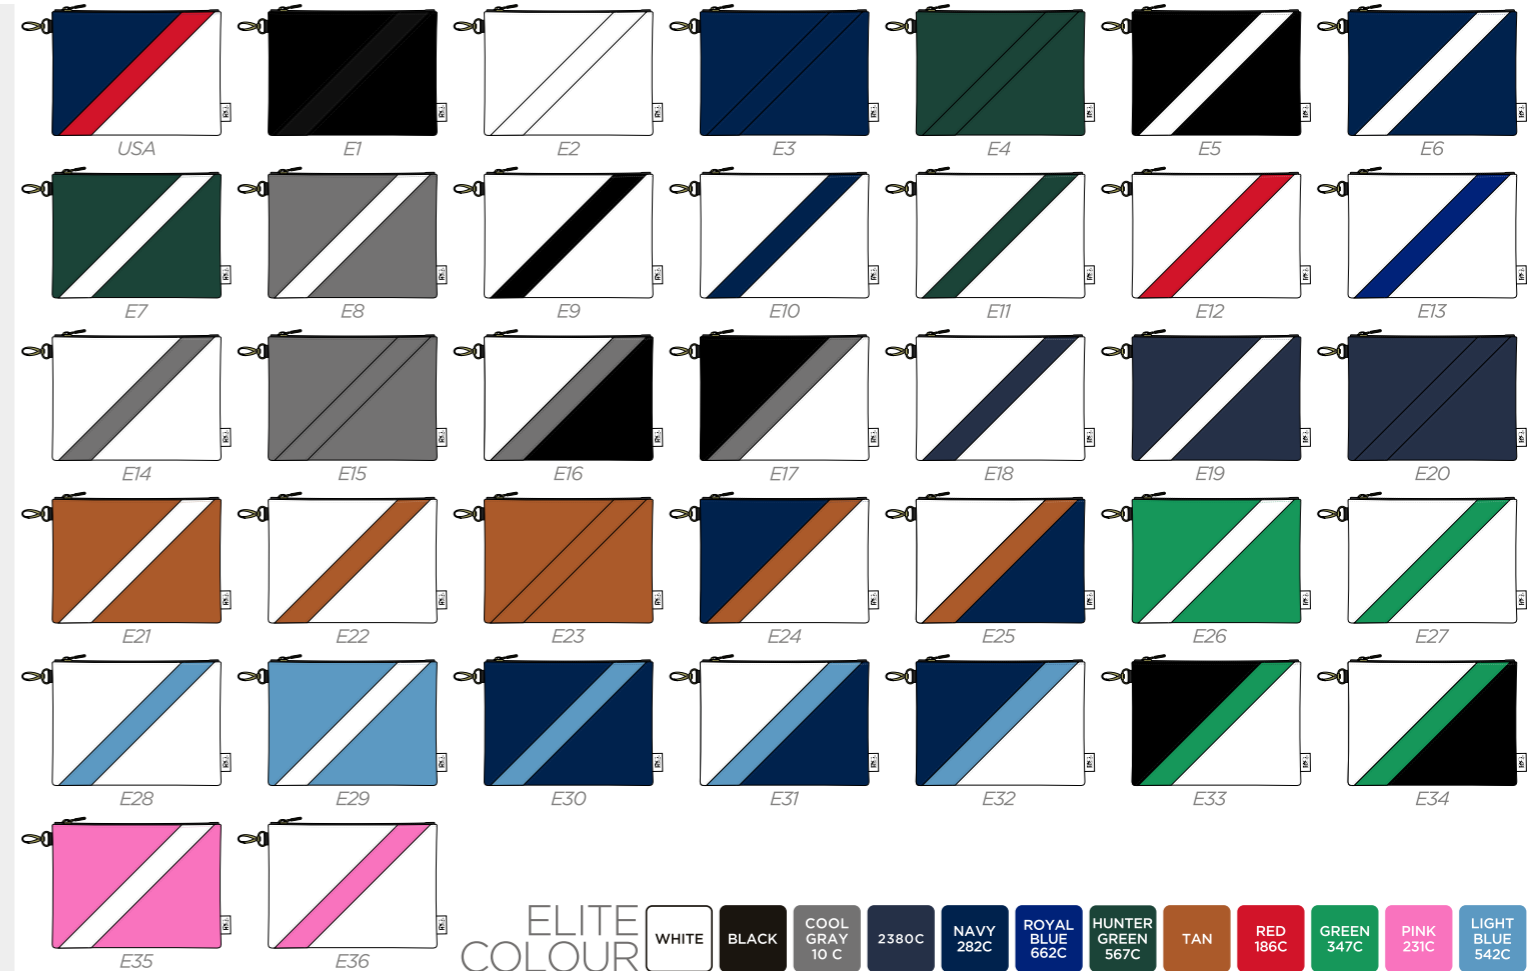

COLLEGE PREMIUM ZIP TOTE