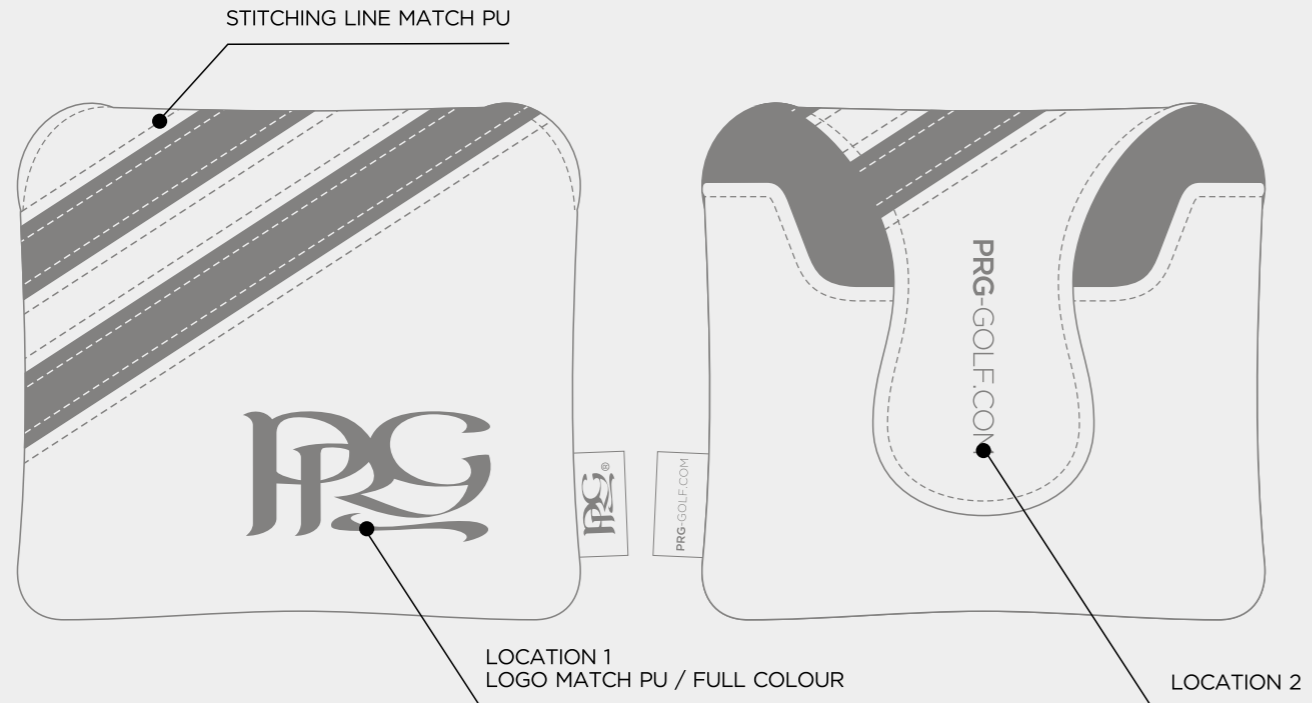

BACK

TRACK BLADE PUTTER COVER

TRACK MALLET PUTTER COVER

TRACK VINTAGE MALLET PUTTER COVER

TRACK ALIGNMENT STICK COVER

ELITE COLOUR

WHITE	BLACK	COOL GRAY 10 C	
NAVY 282C	ROYAL BLUE 662C	HUNTER GREEN 567C	TAN
RED 186C	GREEN 347C	PINK 231C	LIGHT BLUE 542C

TRACK PREMIUM TOTE BAG

TRACK POUCH TOTE BAG

TRACK TOUR POUCH TOTE BAG

TRACK DELUXE SHOE BAG

TRACK WINE TOTE BAG

FRONT

LOCATION
LOGO MATCH PU / FULL COLOUR

BACK