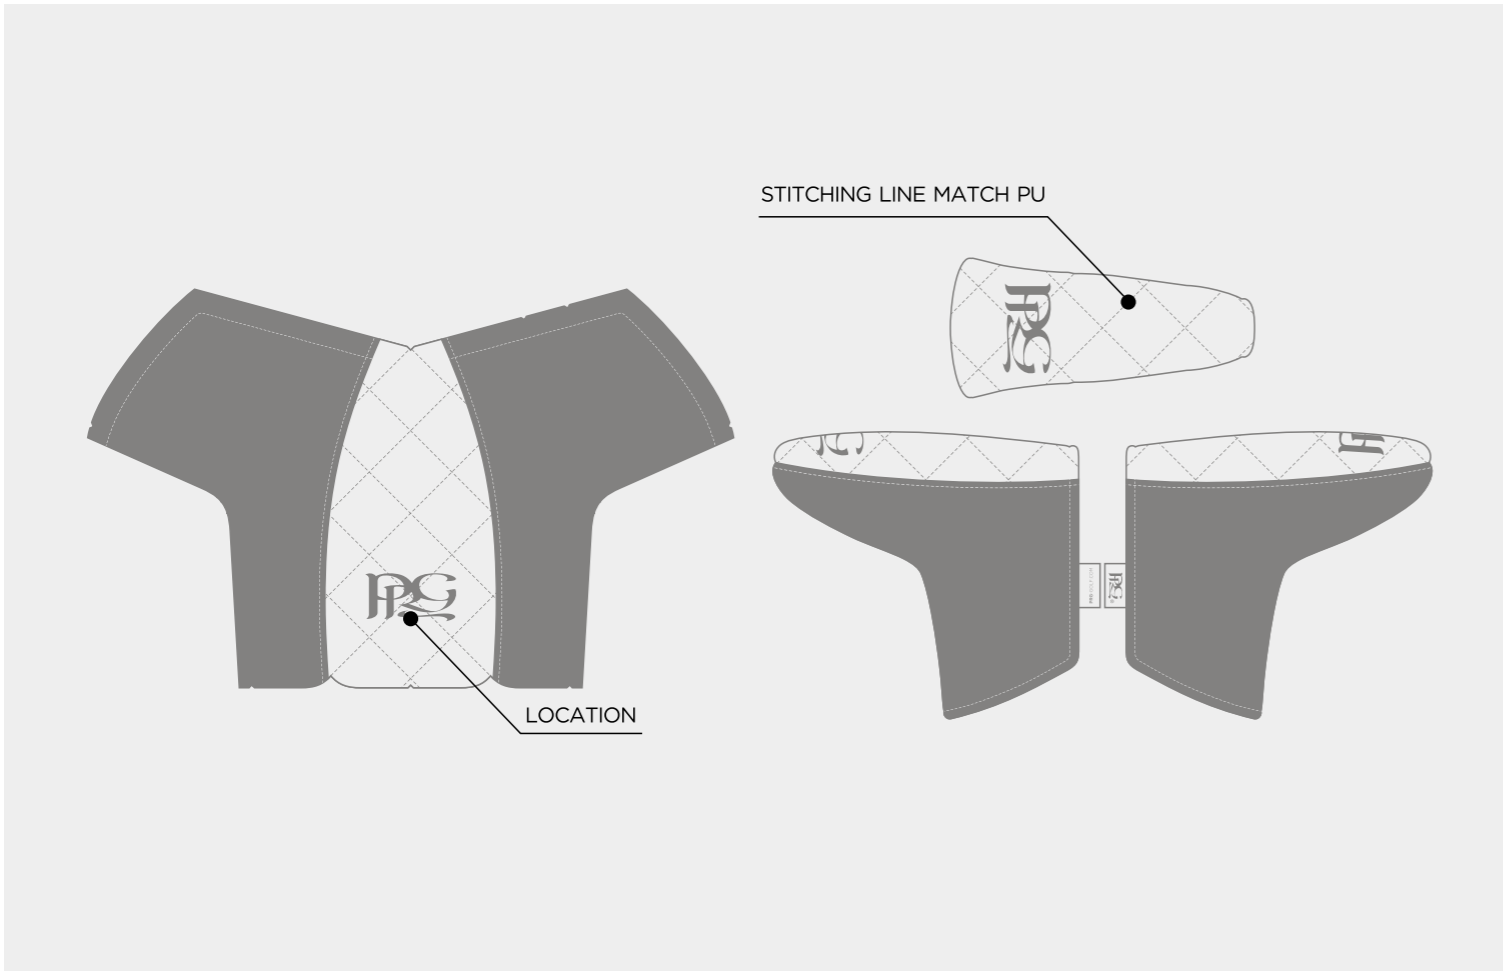

CONTINENTAL BLADE PUTTER COVER