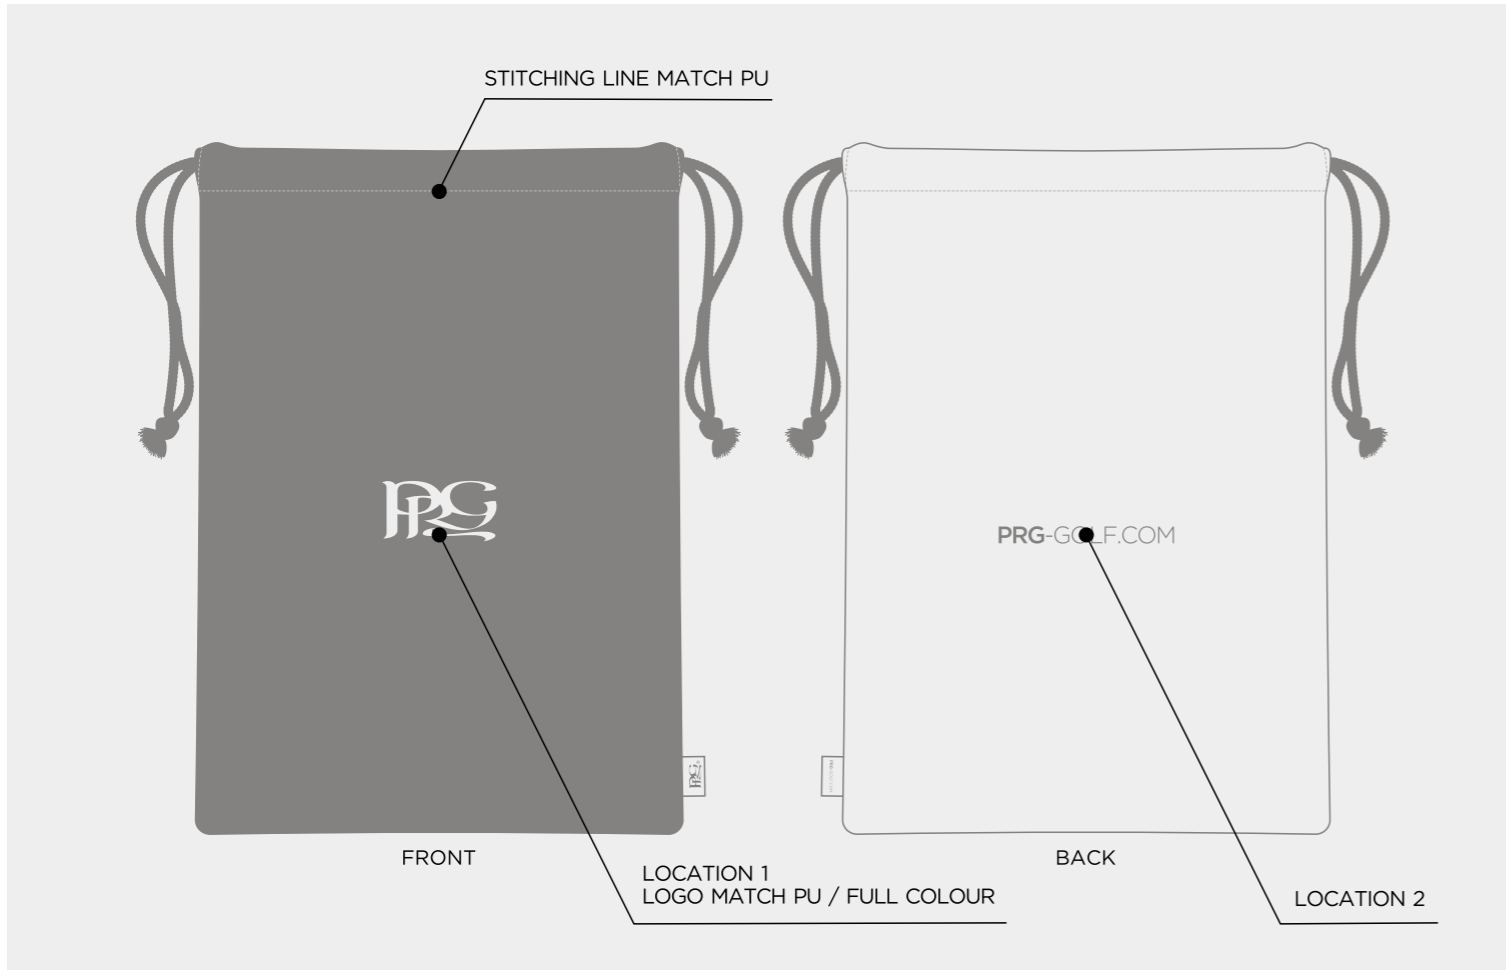

CUSTOM TWO-TONE DELUXE SHOE BAG