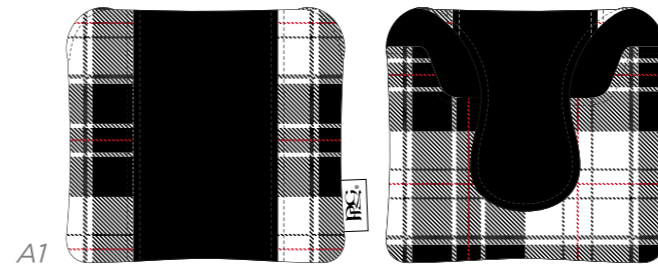

TARTAN VINTAGE MALLET PUTTER COVER

ELITE COLOUR

TARTAN COLOUR