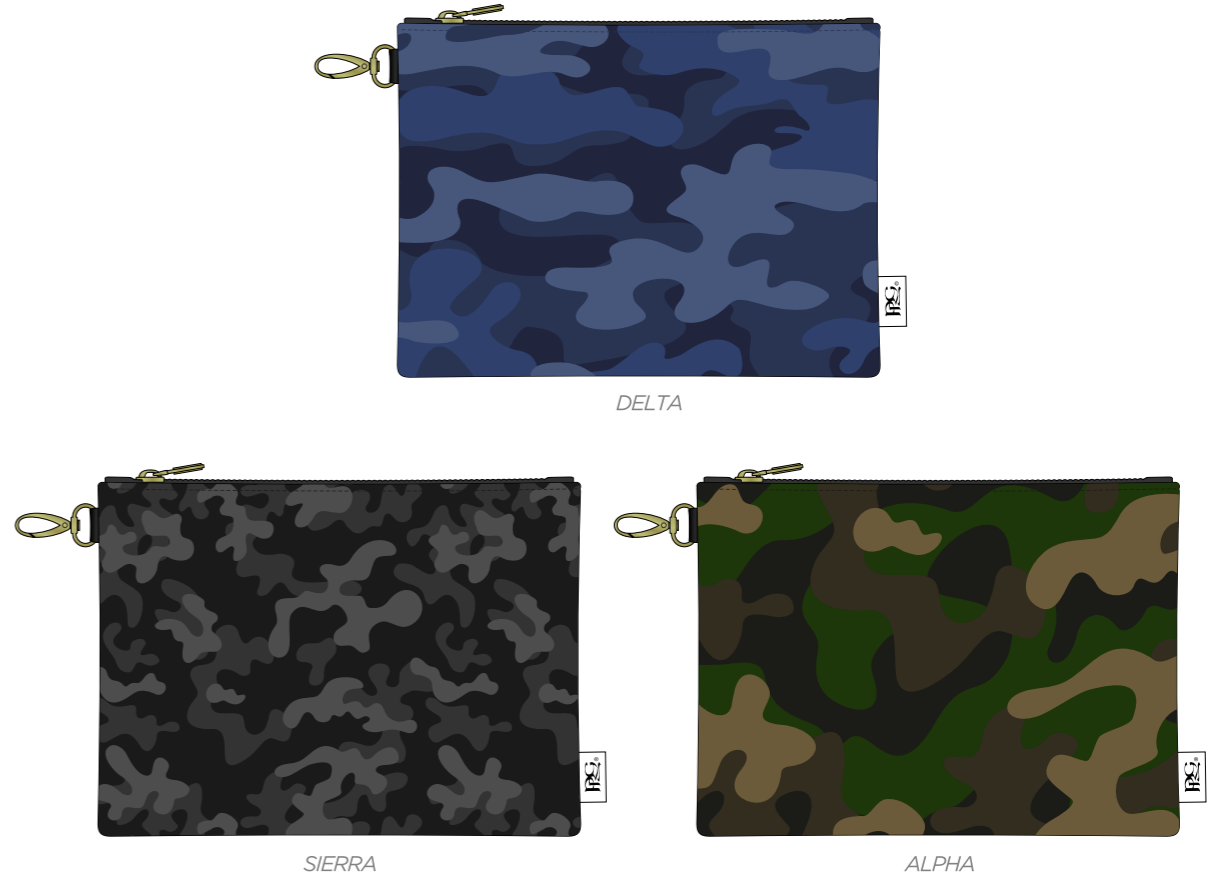

CAMO COLOUR

- DELTA
- ALPHA
- SIERRA

CAMO VINTAGE MALLET PUTTER COVER

CAMO

LOCATION

ALPHA

DELTA

SIERRA

CAMO COLOUR

DELTA	ALPHA	SIERRA
-------	-------	--------

CAMO PREMIUM TOTE BAG / MID TOTE BAG

CAMO DELUXE SHOE BAG / DELUXE TOTE BAG

CAMO PREMIUM ZIP TOTE

STUDIO CAMO PREMIUM SHOE BAG / ALIGNMENT STICK COVER

ELITE COLOUR

- BLACK
- HUNTER GREEN 567C
- NAVY 282C

CAMO COLOUR

- DELTA
- ALPHA
- SIERRA

Elite Luggage

ELITE LUGGAGE WEEKENDER BAG

- ELITE COLOUR
- WHITE
 - BLACK
 - 2380C
 - NAVY 282C
 - HUNTER GREEN 567C
 - TAN