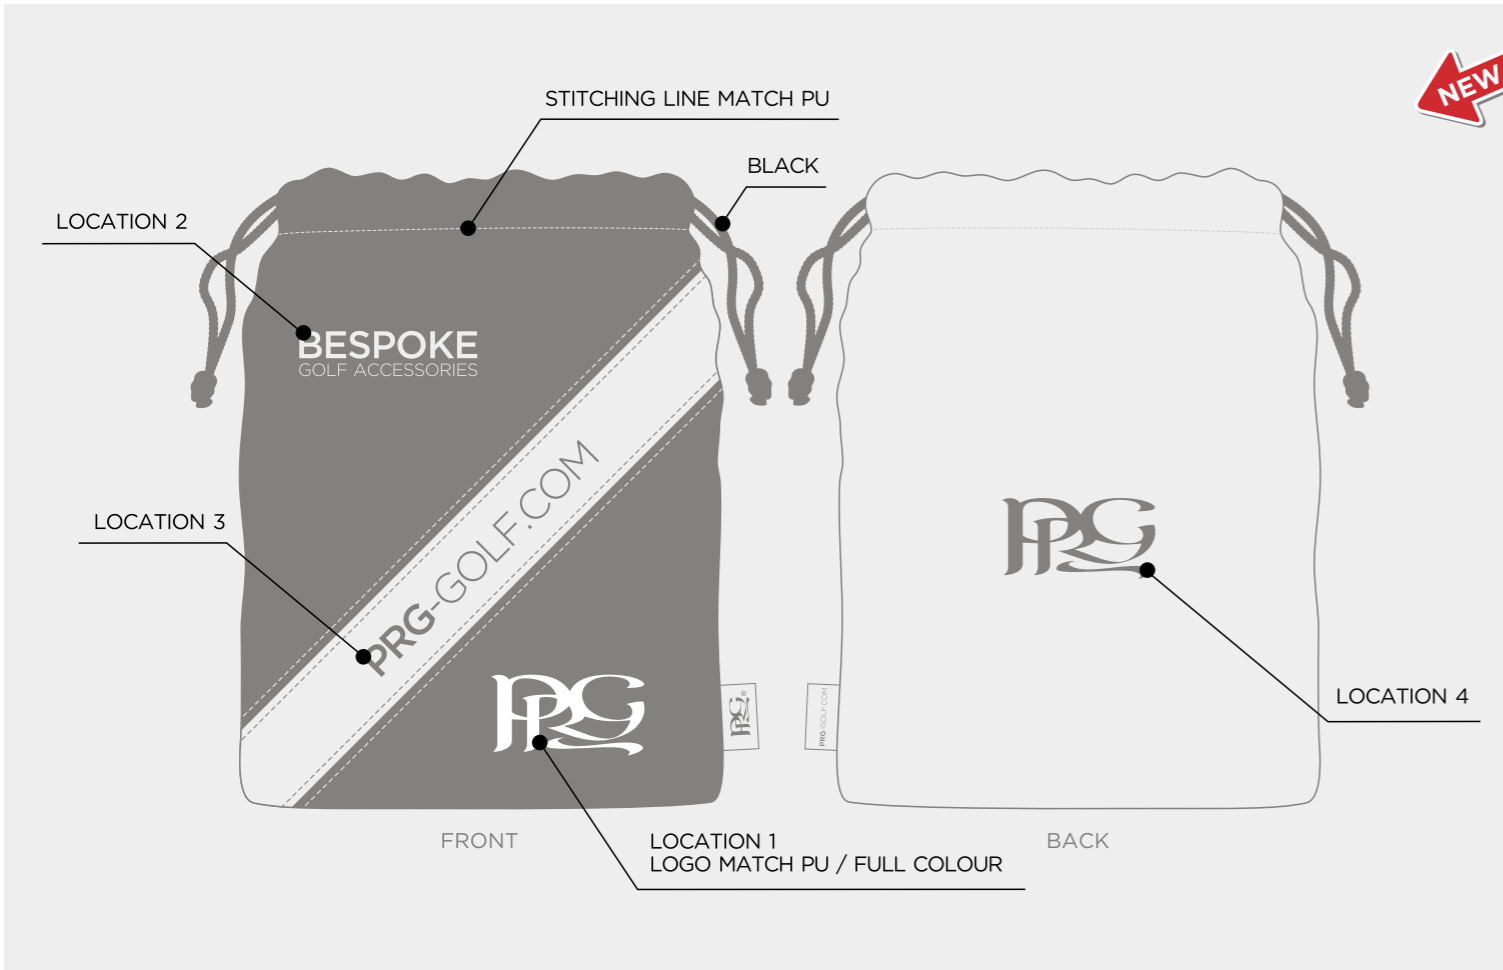

COLLEGE DELUXE TOTE BAG

COLLEGE PREMIUM ZIP TOTE

COLLEGE PREMIUM SHOE BAG

COLLEGE TWO-TONE VINTAGE WOOD COVER

COLLEGE TWO-TONE VINTAGE Mallet Putter Cover

NEW

COLLEGE TWO-TONE PREMIUM TOTE BAG

WHITE	BLACK	COOL GRAY 10 C	2380C	NAVY 282C	ROYAL BLUE 662C
HUNTER GREEN 567C	TAN	RED 186C	GREEN 347C	PINK 231C	LIGHT BLUE 542C