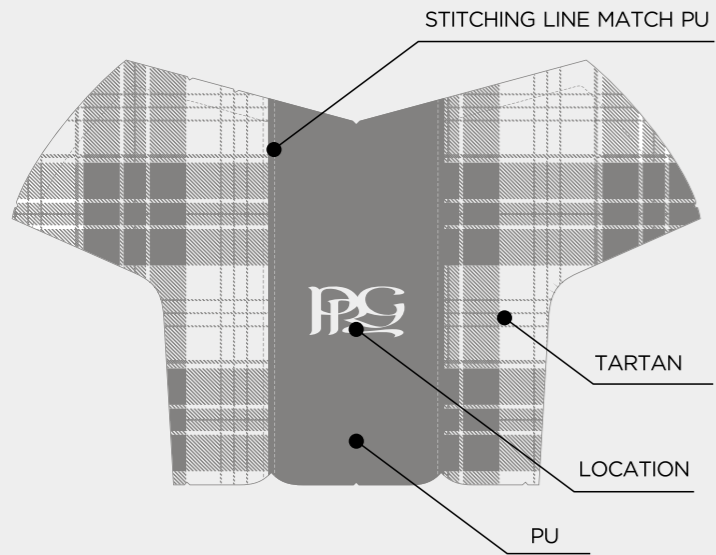

TARTAN BLADE PUTTER COVER

NEW

ELITE COLOUR

- BLACK
- WHITE
- COOL GRAY 10 C
- HUNTER GREEN 567C

TARTAN COLOUR

- GREEN
- BLACK