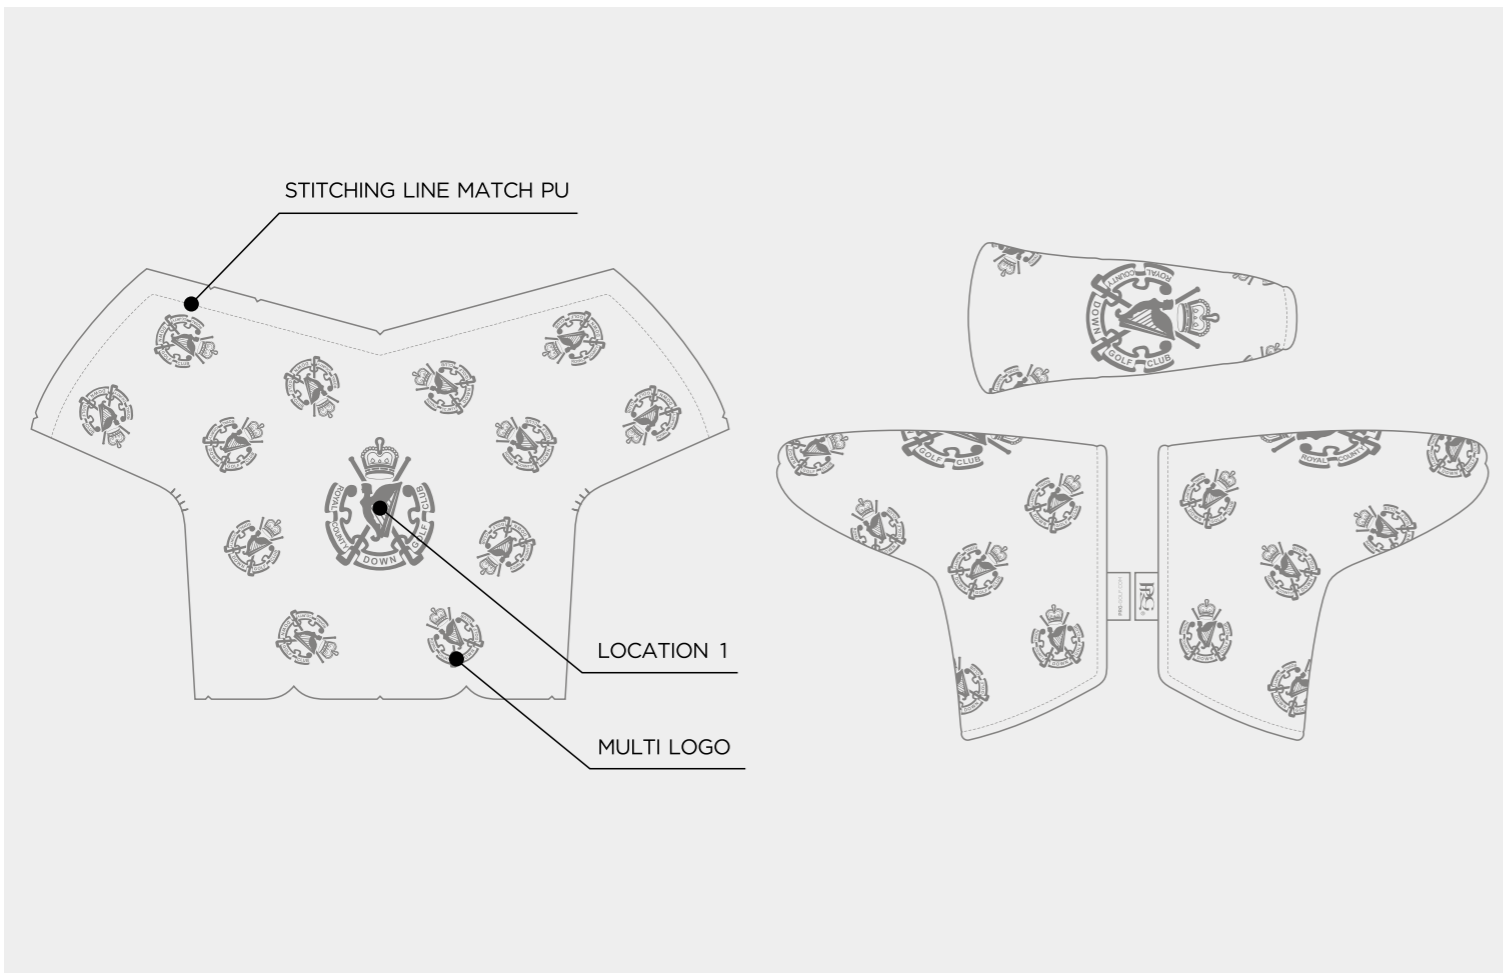

CUSTOM BLADE PUTTER COVER

ELITE COLOUR	WHITE	BLACK	COOL GRAY 10 C	2380C	NAVY 282C	ROYAL BLUE 662C	HUNTER GREEN 567C	TAN	RED 186C	GREEN 347C	PINK 231C	LIGHT BLUE 542C