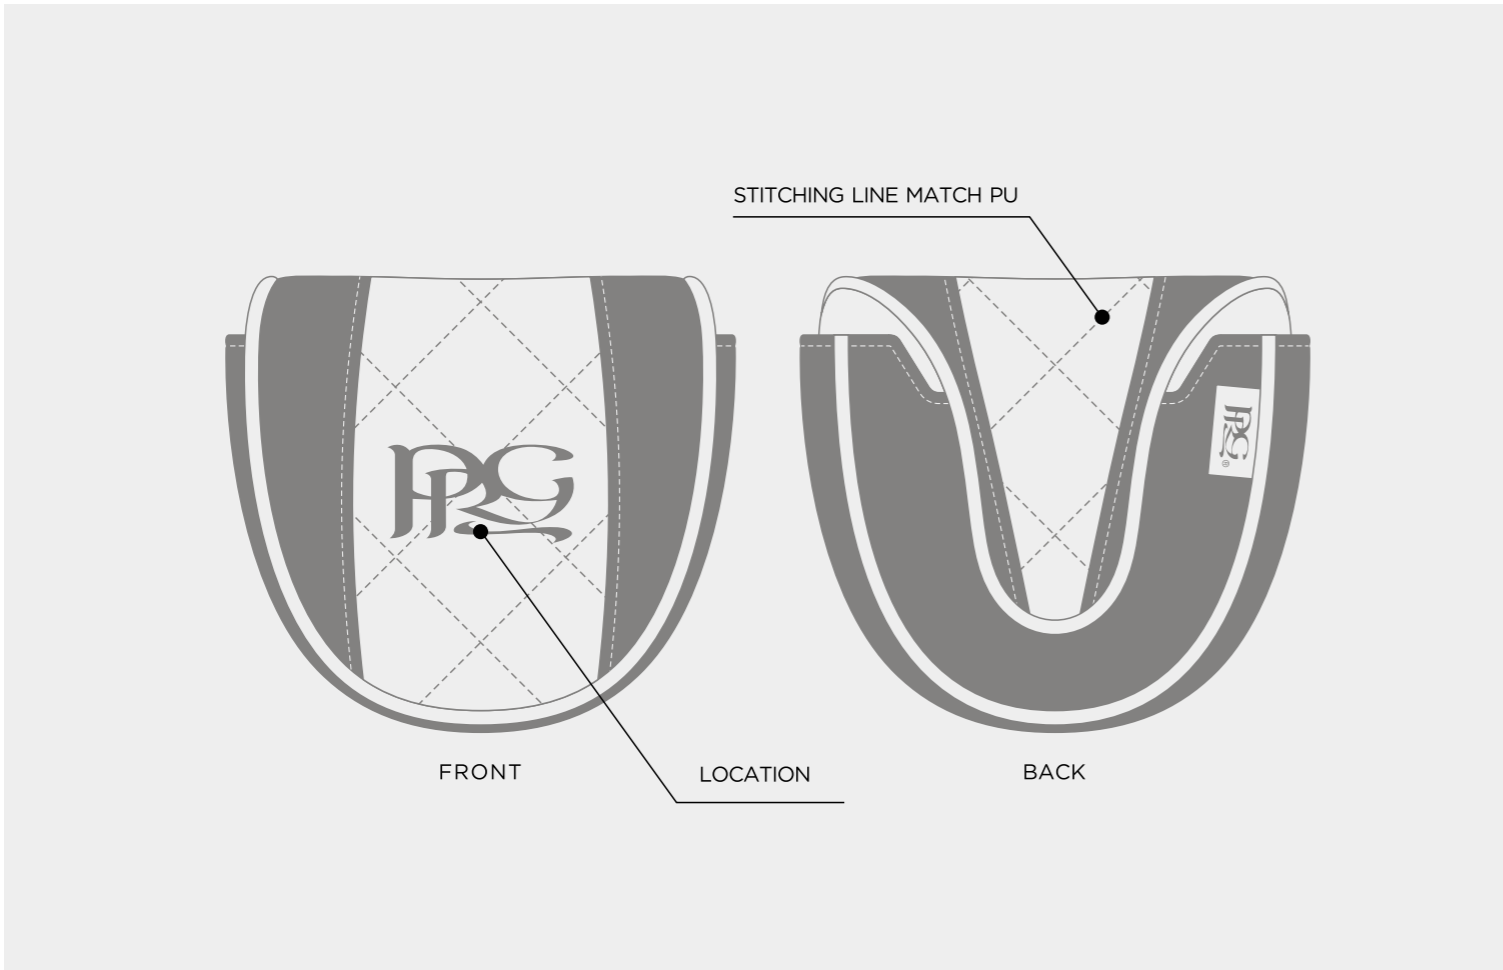

CONTINENTAL MALLET PUTTER COVER