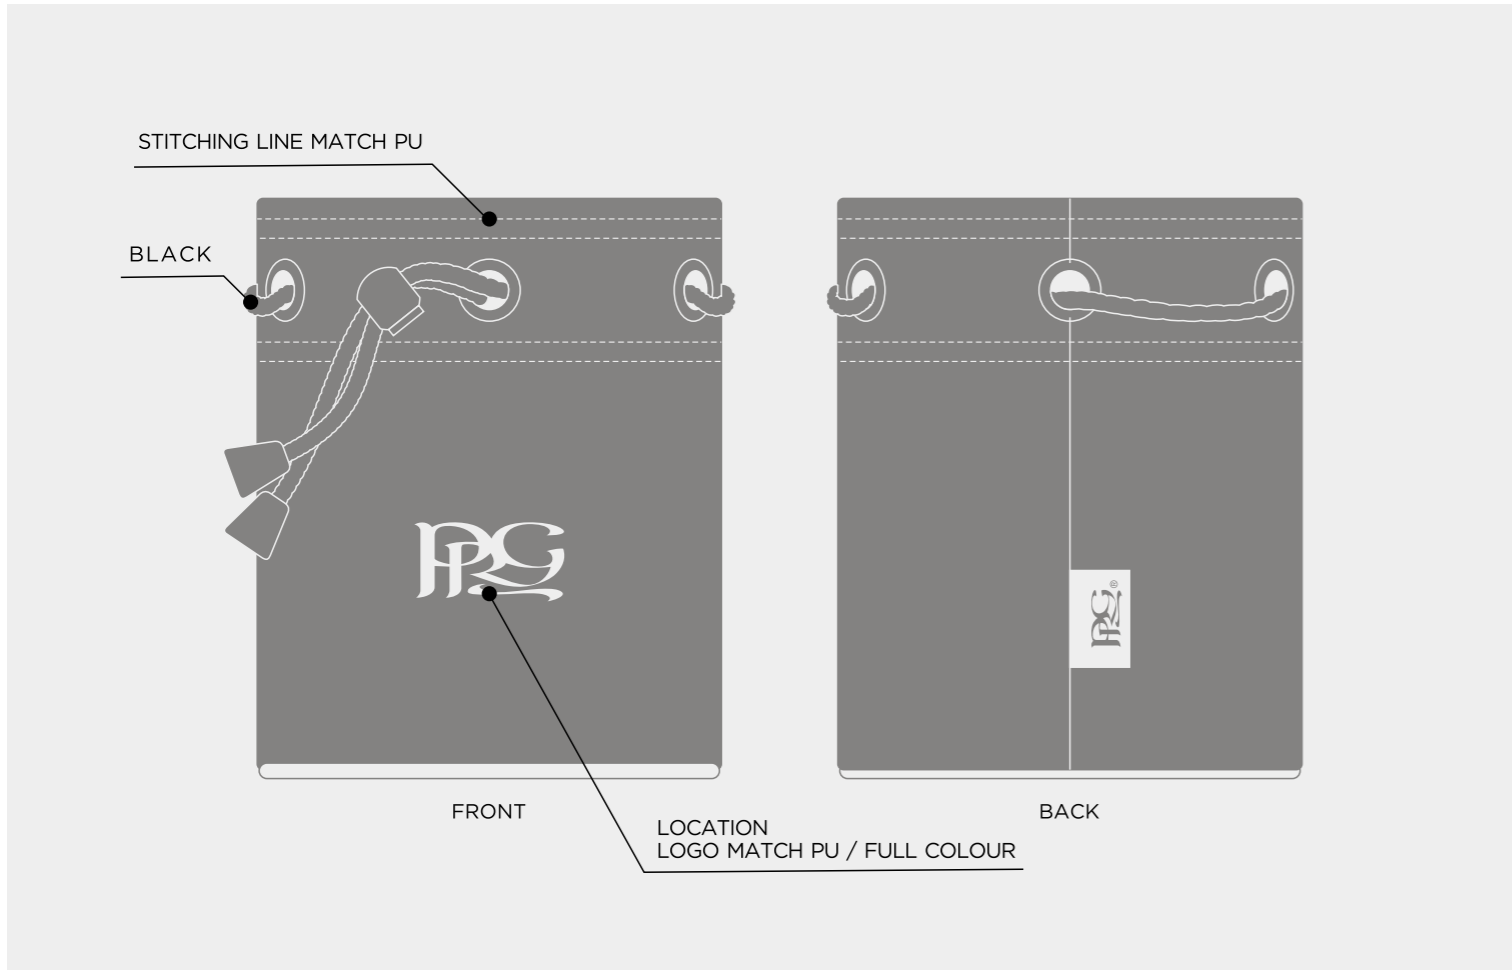

CUSTOM TWO-TONE DELUXE TOTE BAG