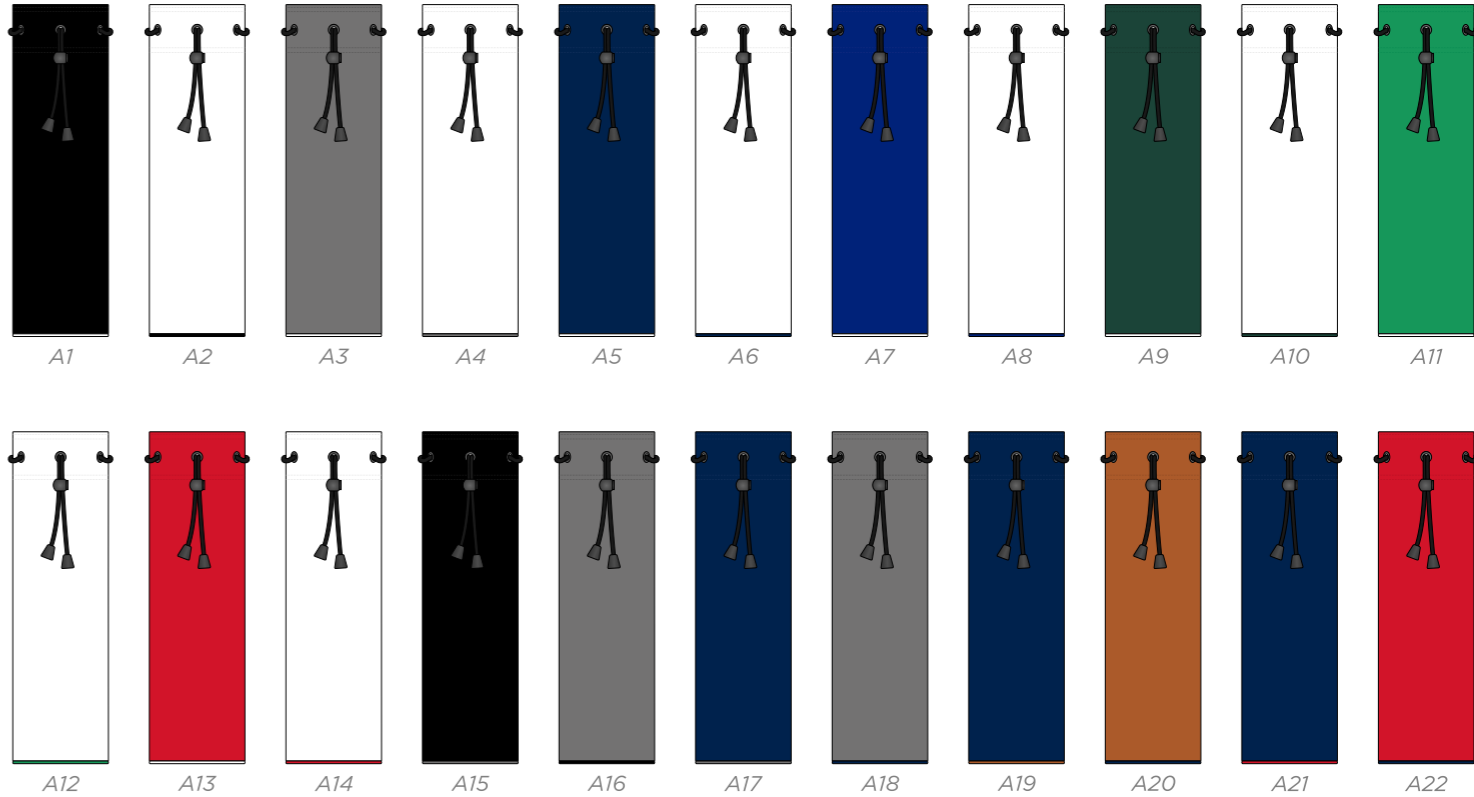

CUSTOM TWO-TONE WINE TOTE BAG