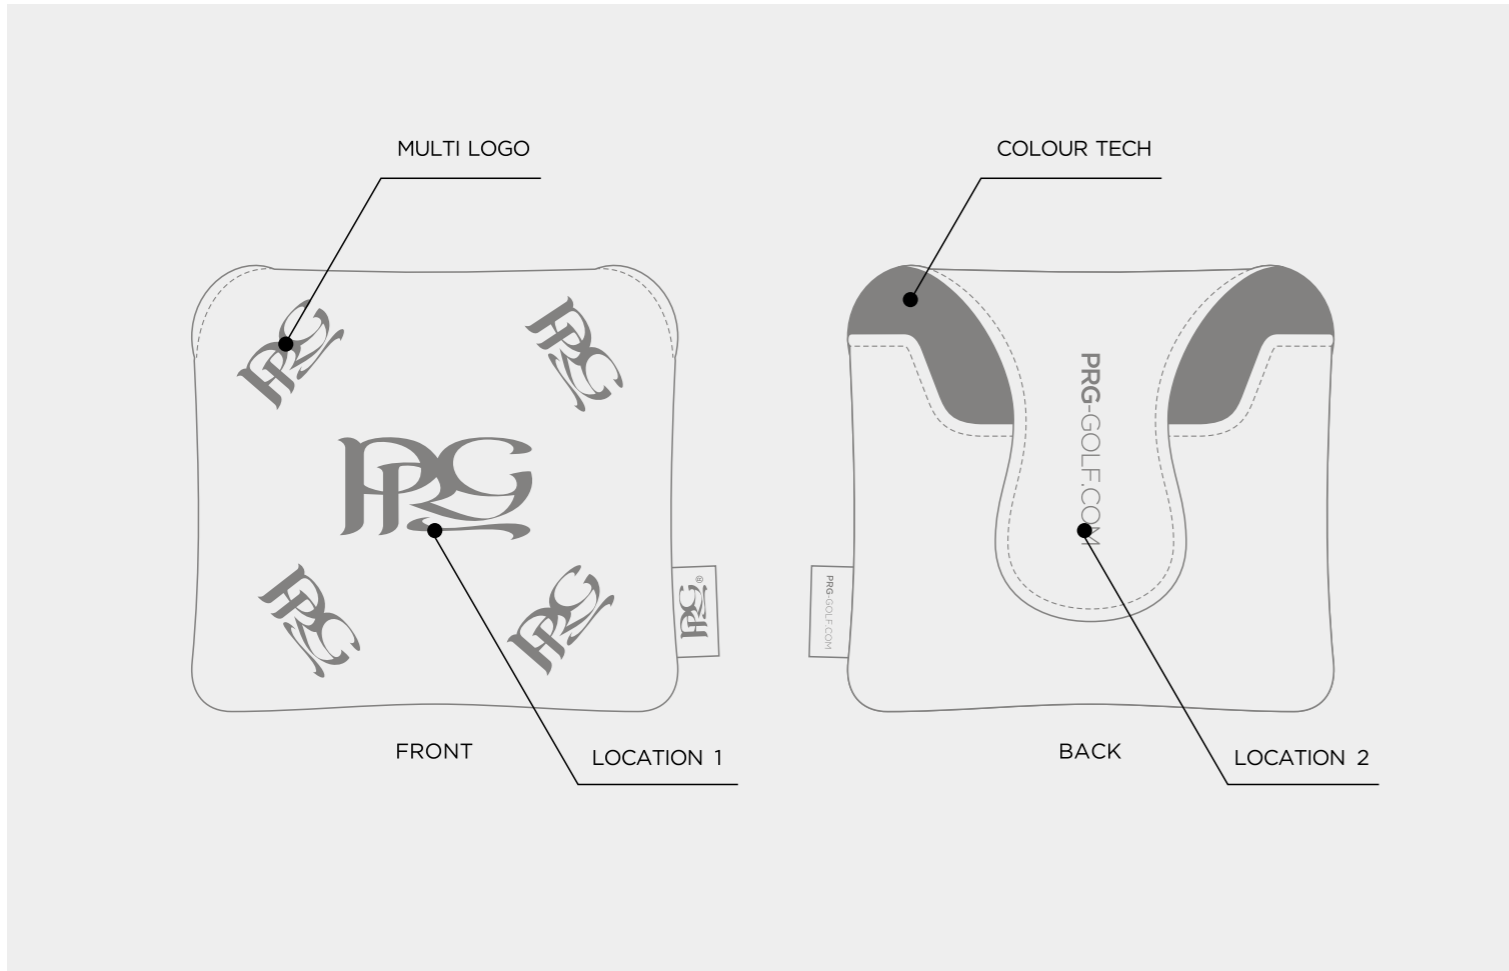

ELITE STELLAR VINTAGE MALLET PUTTER COVER

ELITE COLOUR	WHITE	BLACK	COOL GRAY 10 C	NAVY 282C	FUR LINING COLOUR	COOL GRAY 10 C	NAVY 289C	BLUE 286C	LIME GREEN 361C	RED 186C	ORANGE 172C	BLACK