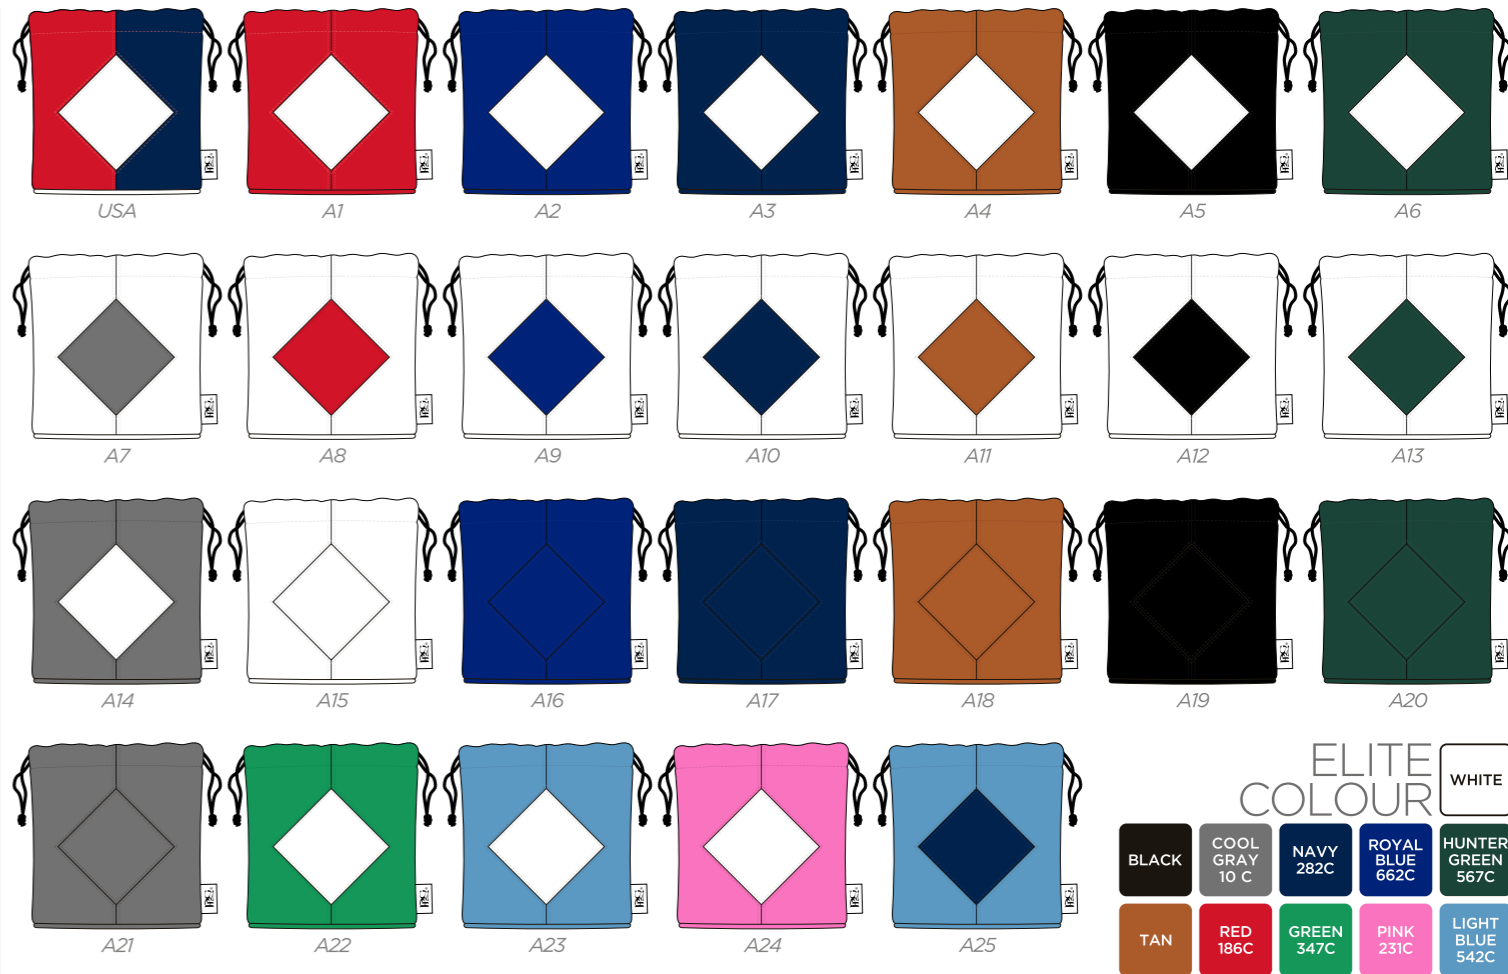

SOLITAIRE POUCH TOTE BAG