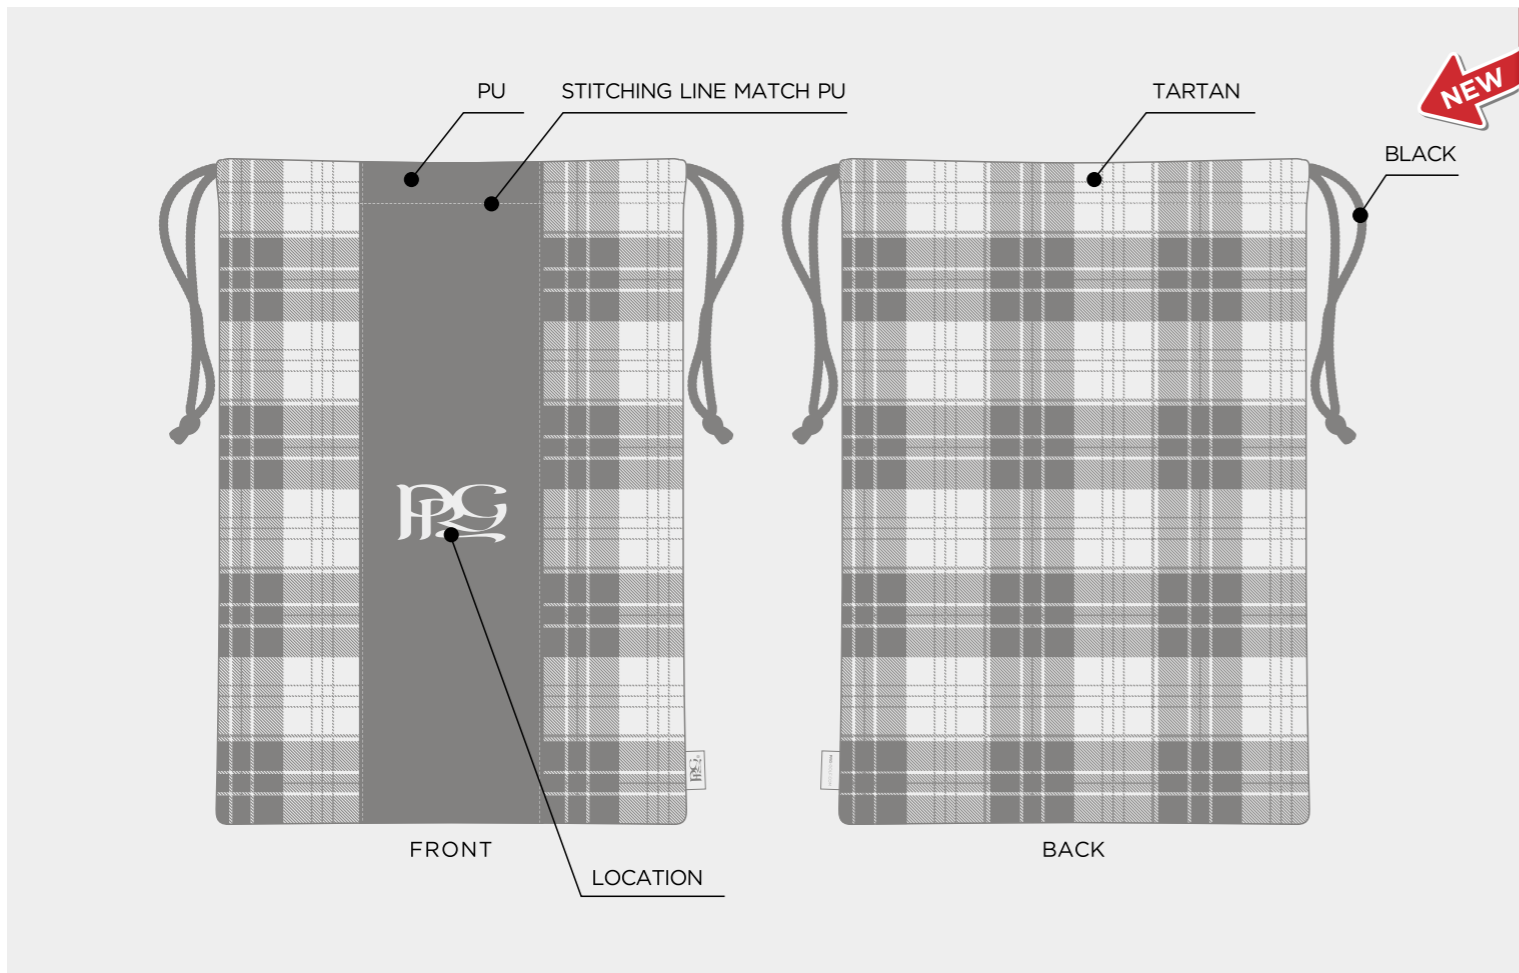

A2

A3

B1

B2

B3

ELITE COLOUR

TARTAN COLOUR

TARTAN DELUXE SHOE BAG