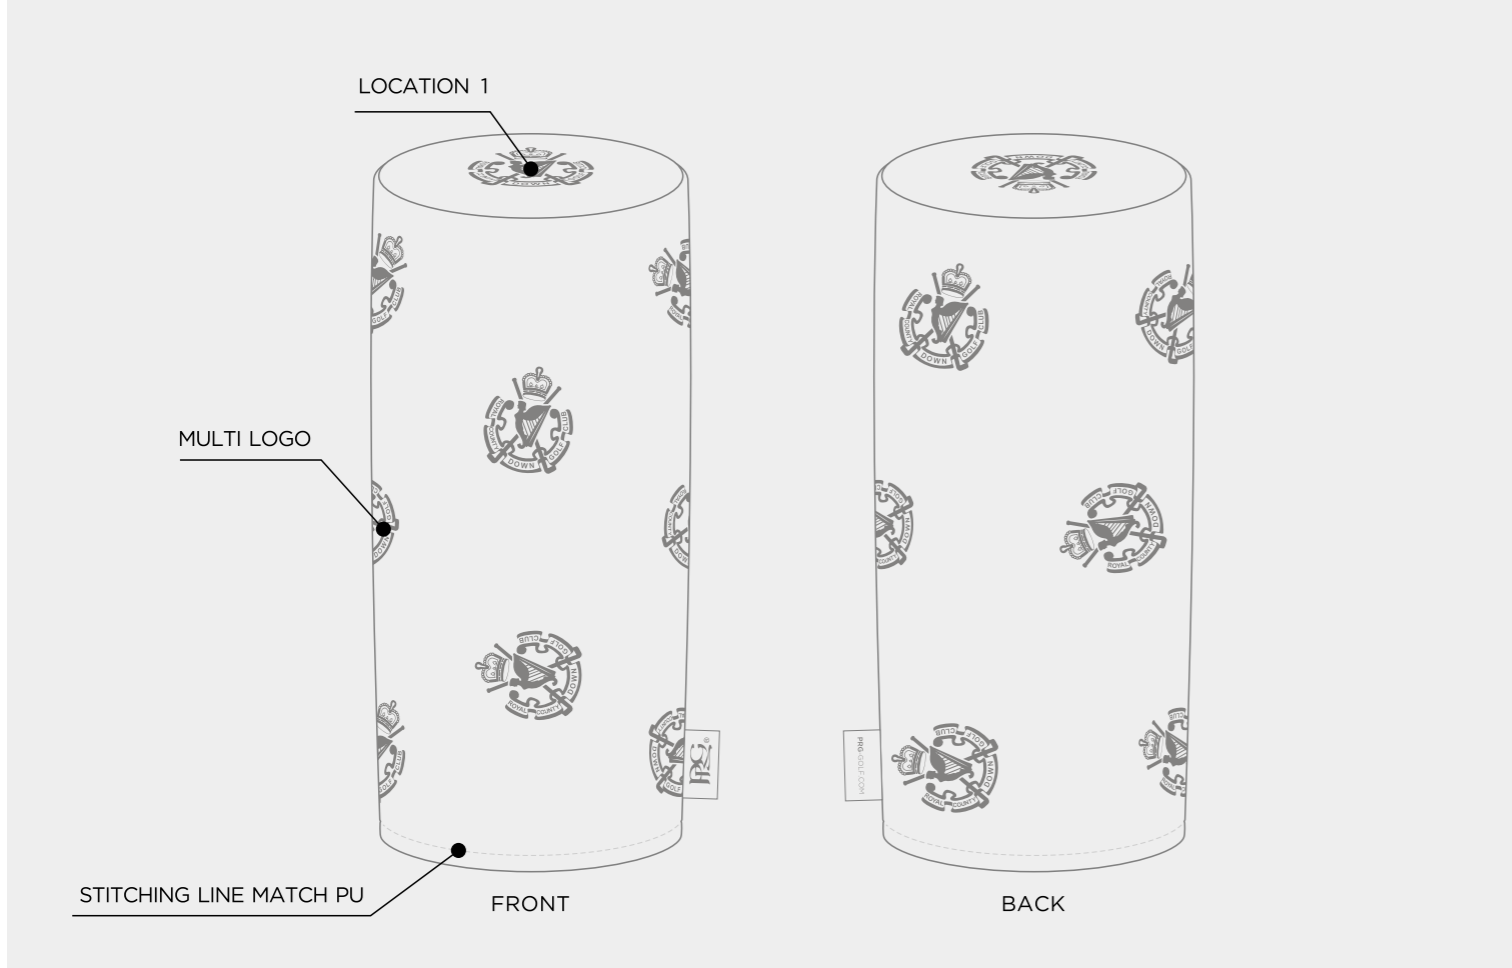

Studio Collection

CUSTOM WOOD COVER

CUSTOM VINTAGE WOOD COVER

CUSTOM BARREL WOOD COVER

- ELITE COLOUR
- WHITE
 - BLACK
 - COOL GRAY 10 C
 - 2380C
 - NAVY 282C
 - ROYAL BLUE 662C
 - HUNTER GREEN 567C
 - TAN
 - RED 186C
 - GREEN 347C
 - PINK 231C
 - LIGHT BLUE 542C