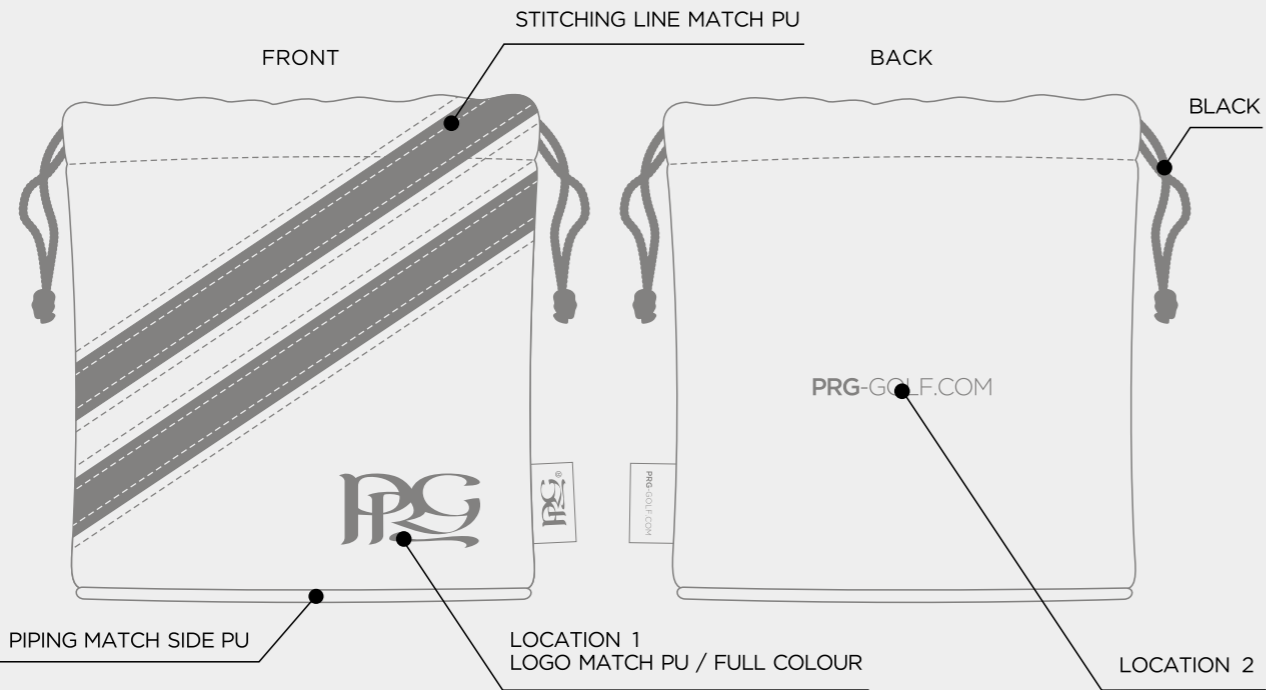

TRACK POUCH TOTE BAG