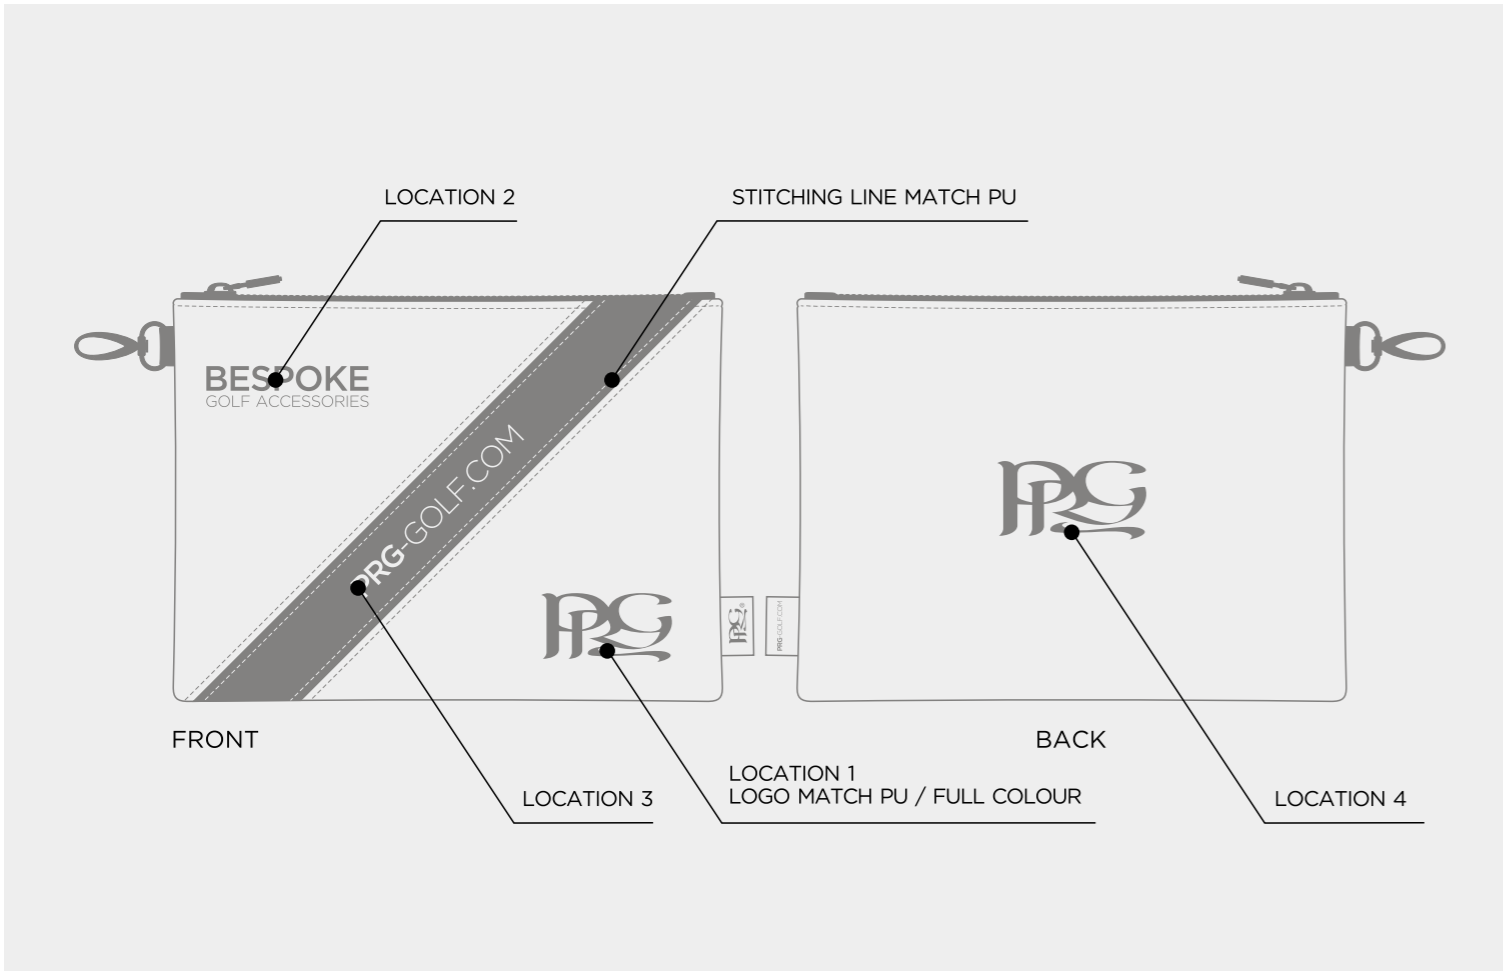

COLLEGE PREMIUM ZIP TOTE