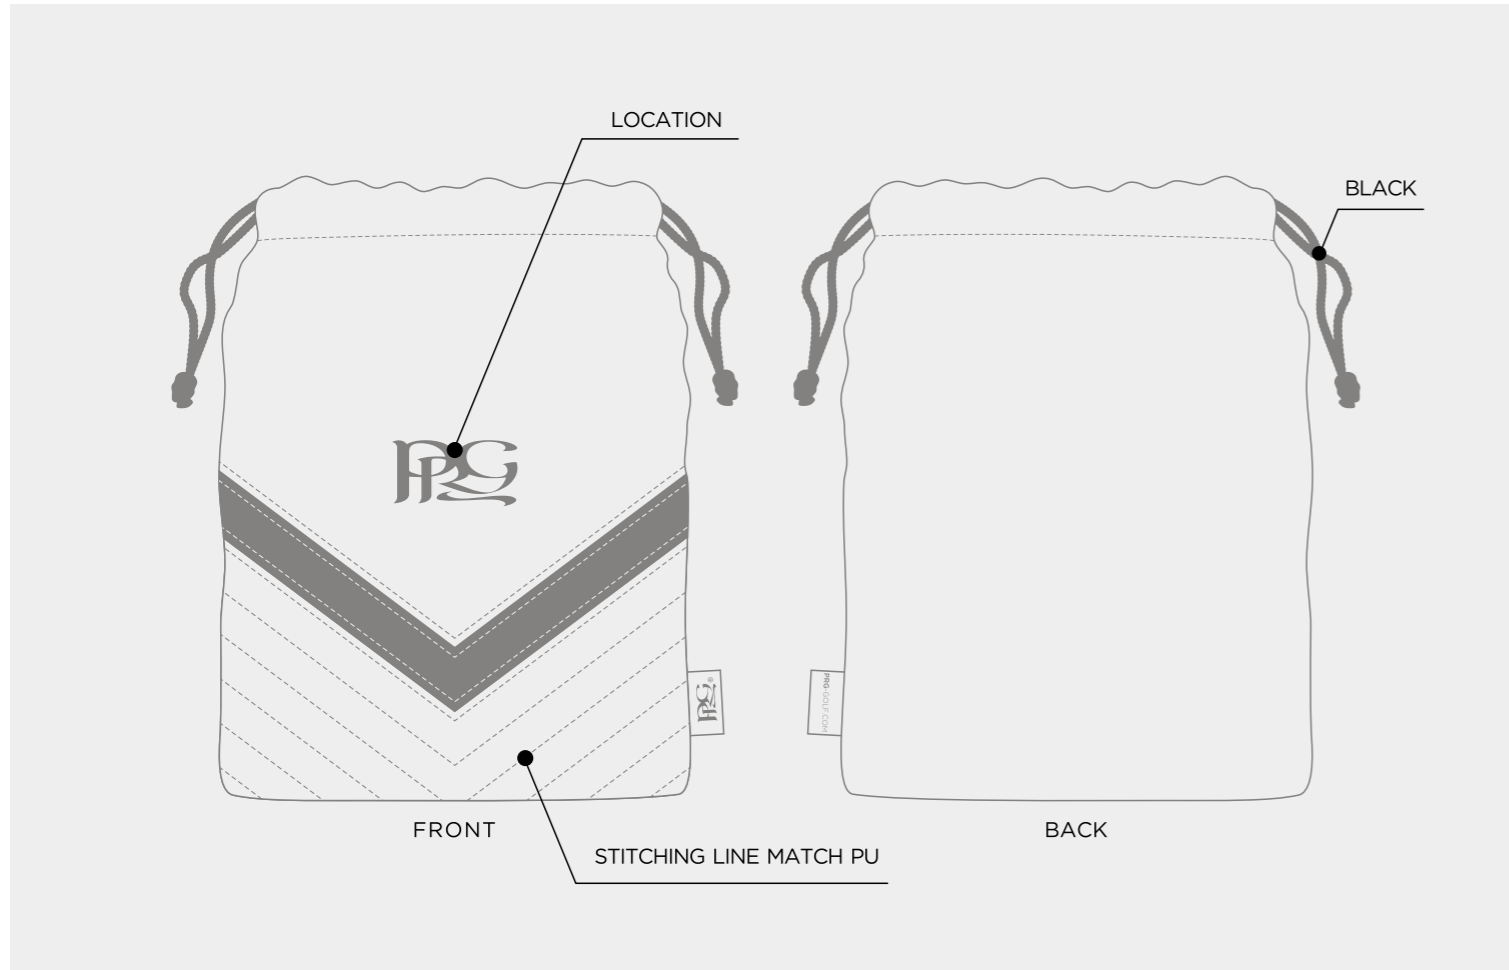

FUSION VINTAGE WOOD COVER

FUSION BLADE PUTTER COVER

FUSION Mallet Putter Cover

FUSION SPIDER MALLET PUTTER COVER

FUSION VINTAGE MALLET PUTTER COVER

FUSION PREMIUM TOTE BAG

ELITE COLOUR	
WHITE	BLACK
COOL GRAY 10 C	2380C
NAVY 282C	ROYAL BLUE 662C
HUNTER GREEN 567C	TAN
RED 186C	GREEN 347C
PINK 231C	LIGHT BLUE 542C