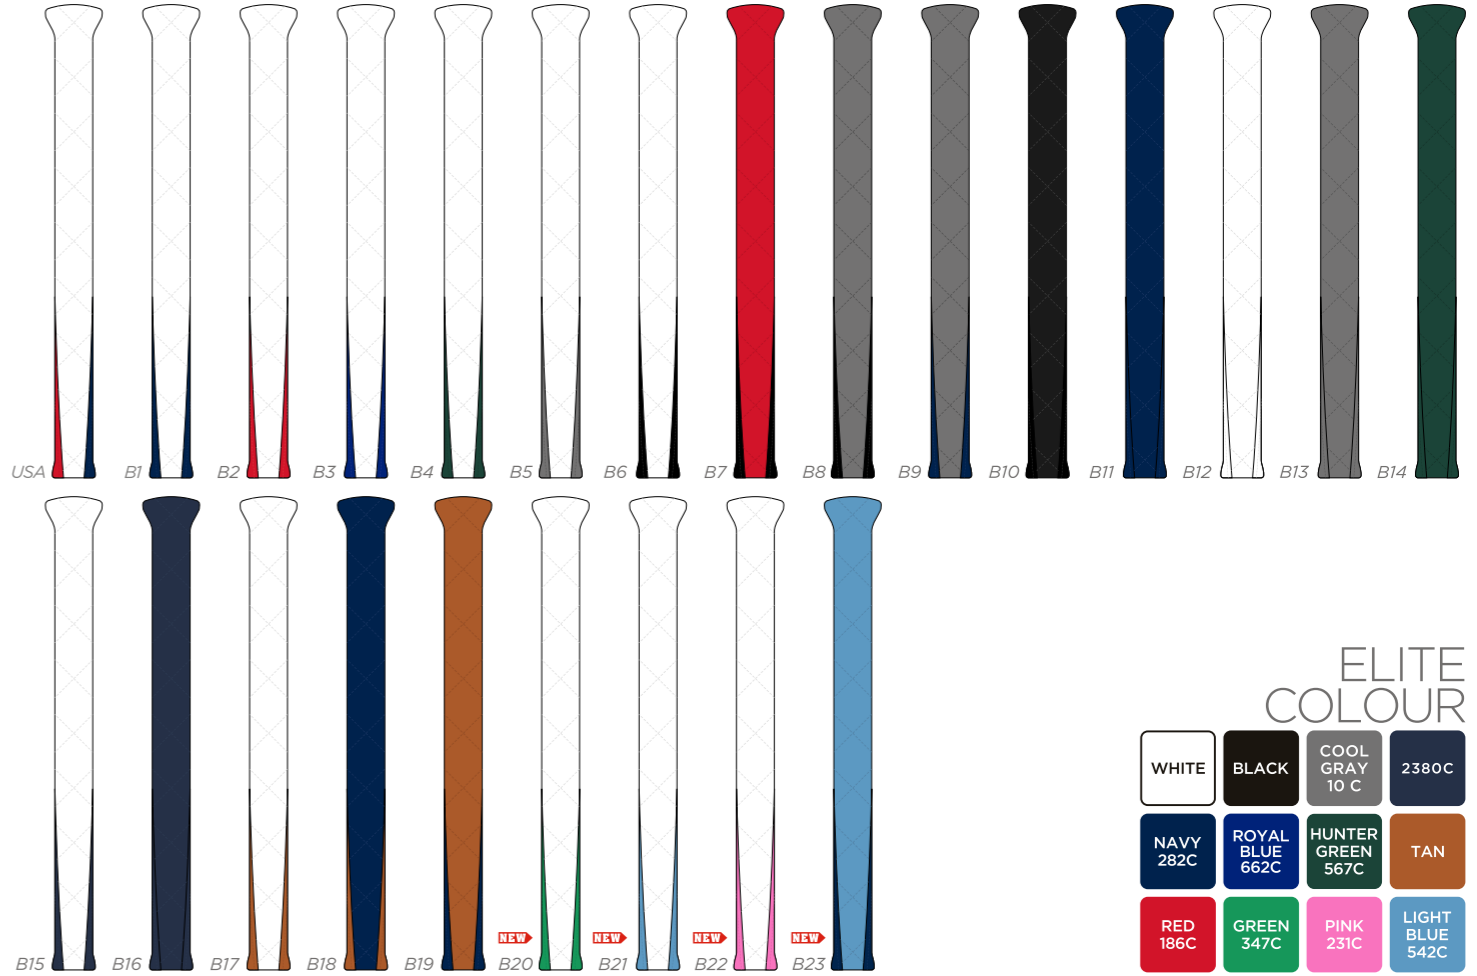

CONTINENTAL VINTAGE WOOD COVER

ELITE COLOUR		WHITE	BLACK	COOL GRAY 10 C	2380C	NAVY 282C	ROYAL BLUE 662C	HUNTER GREEN 567C	TAN	RED 186C	GREEN 347C	PINK 231C	LIGHT BLUE 542C

CONTINENTAL BLADE PUTTER COVER

CONTINENTAL MALLET PUTTER COVER

CONTINENTAL SPIDER MALLET

CONTINENTAL VINTAGE MALLET PUTTER COVER

ELITE COLOUR	WHITE	BLACK	COOL GRAY 10 C	2380C	NAVY 282C	ROYAL BLUE 662C	HUNTER GREEN 567C	TAN	RED 186C	GREEN 347C	PINK 231C	LIGHT BLUE 542C

CONTINENTAL ALIGNMENT STICK COVER

CONTINENTAL PREMIUM ZIP TOTE

CONTINENTAL LUXURY ZIP TOTE

ELITE COLOUR	WHITE	BLACK	COOL GRAY 10 C	2380C	NAVY 282C	ROYAL BLUE 662C	HUNTER GREEN 567C	TAN	RED 186C	GREEN 347C	PINK 231C	LIGHT BLUE 542C
--------------	-------	-------	----------------	-------	-----------	-----------------	-------------------	-----	----------	------------	-----------	-----------------

CONTINENTAL LARGE TOTE BAG

ELITE COLOUR	WHITE	BLACK	COOL GRAY 10 C	2380C	NAVY 282C	ROYAL BLUE 662C	HUNTER GREEN 567C	TAN	RED 186C	GREEN 347C	PINK 231C	LIGHT BLUE 542C
--------------	-------	-------	----------------	-------	-----------	-----------------	-------------------	-----	----------	------------	-----------	-----------------