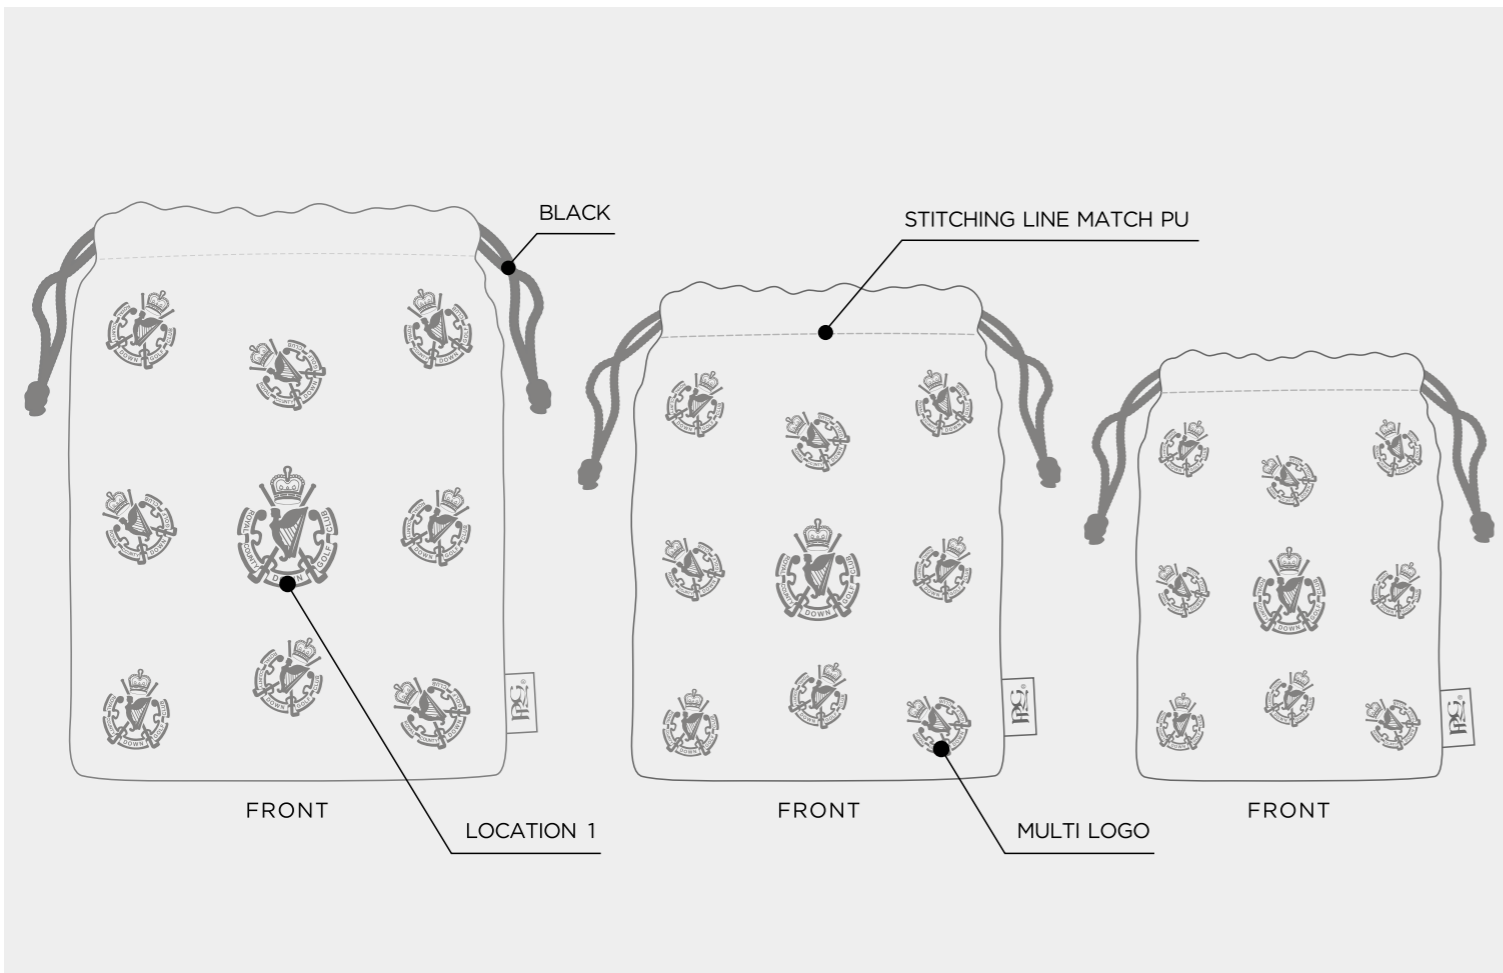

CUSTOM PREMIUM TOTE BAG / JUNIOR TOTE BAG / MID TOTE BAG