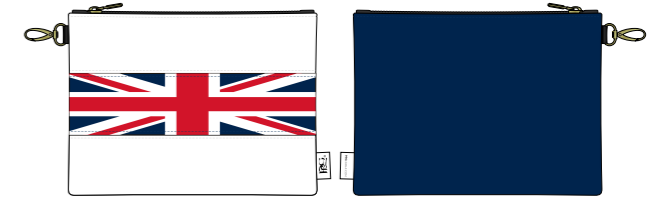

PATRIOT VINTAGE MALLET PUTTER COVER

NEW

ELITE COLOUR

WHITE	NAVY 282C	RED 186C	GREEN 347C
-------	-----------	----------	------------

PATRIOT MID TOTE BAG

NEW

ELITE COLOUR

WHITE	NAVY 282C	RED 186C	GREEN 347C
-------	-----------	----------	------------

PATRIOT PREMIUM ZIP TOTE

USA

DENMARK

CANADA

UK

IRELAND

SCOTLAND

WALES