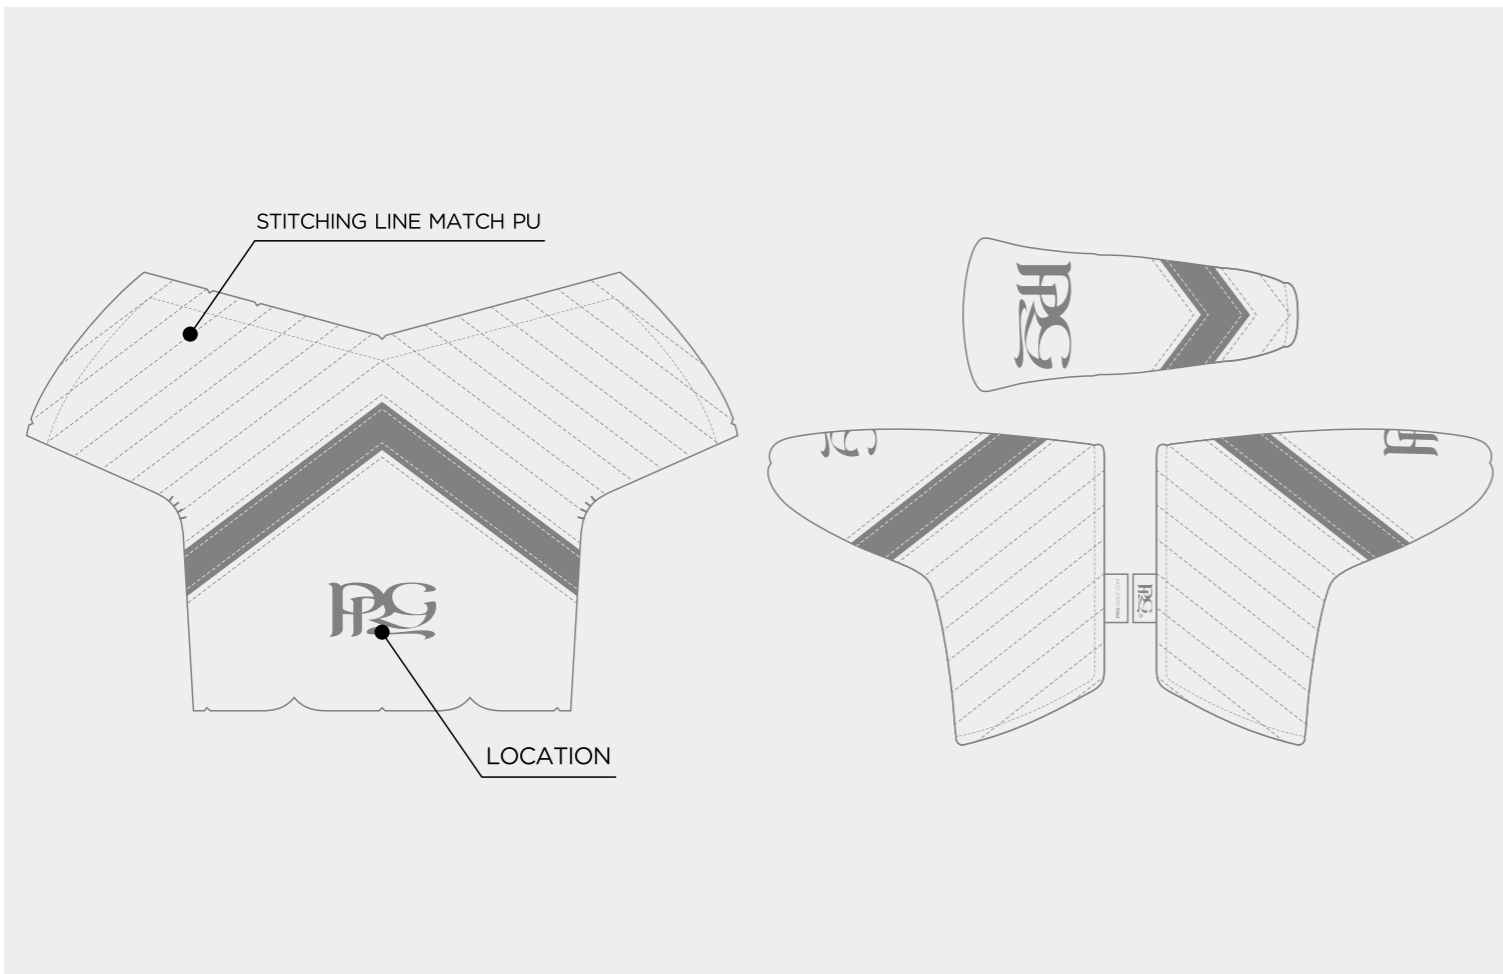

FUSION BLADE PUTTER COVER