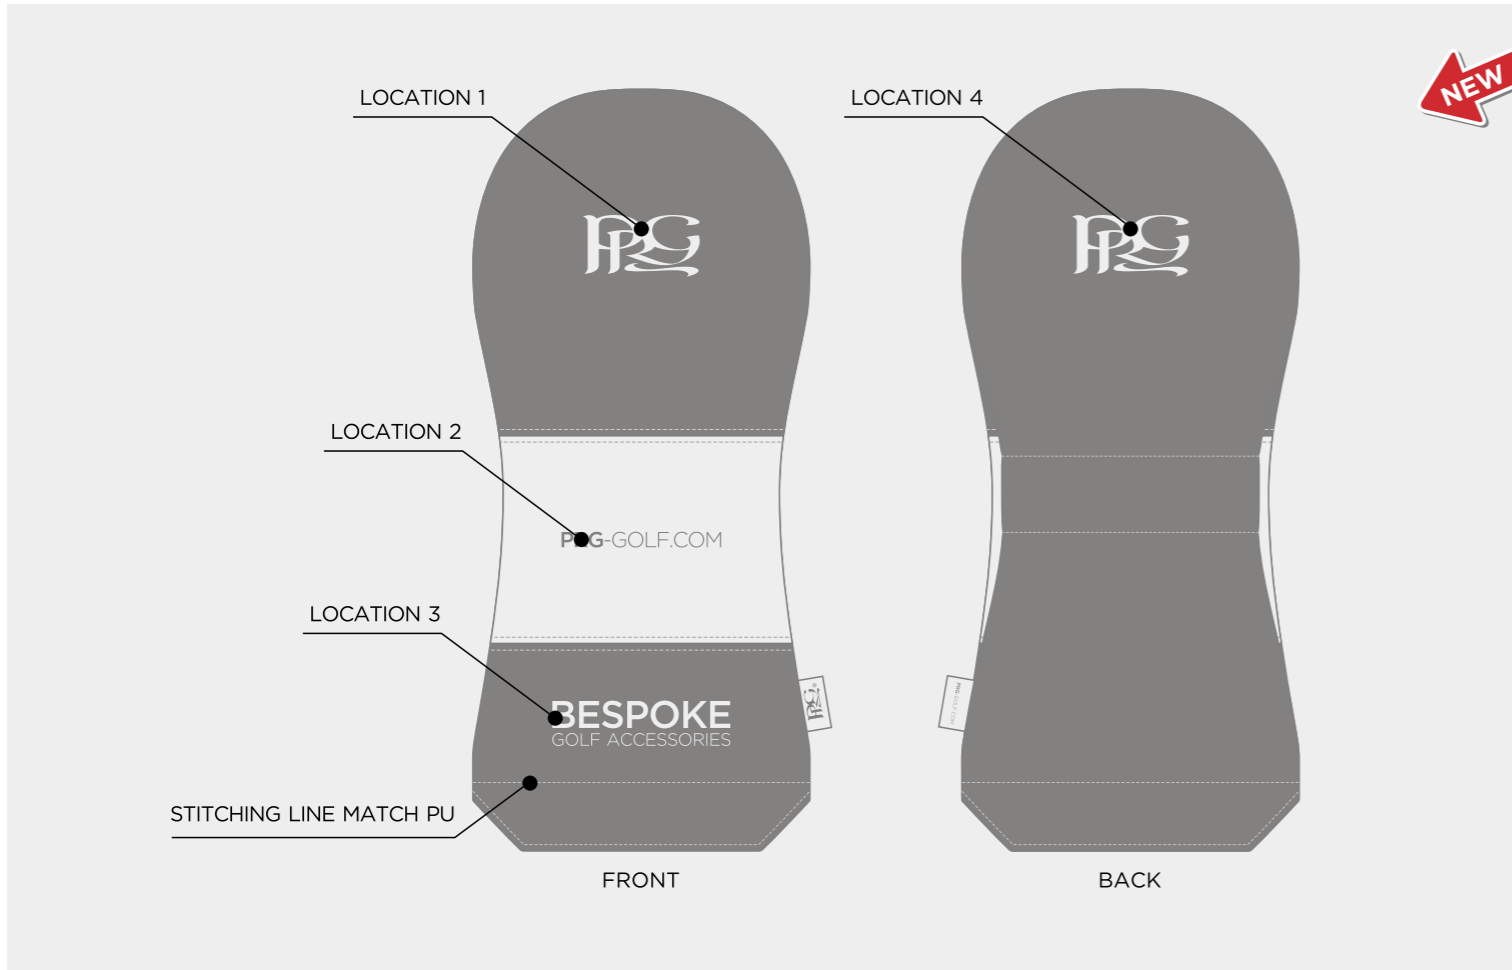

HORIZON VINTAGE WOOD COVER

NEW