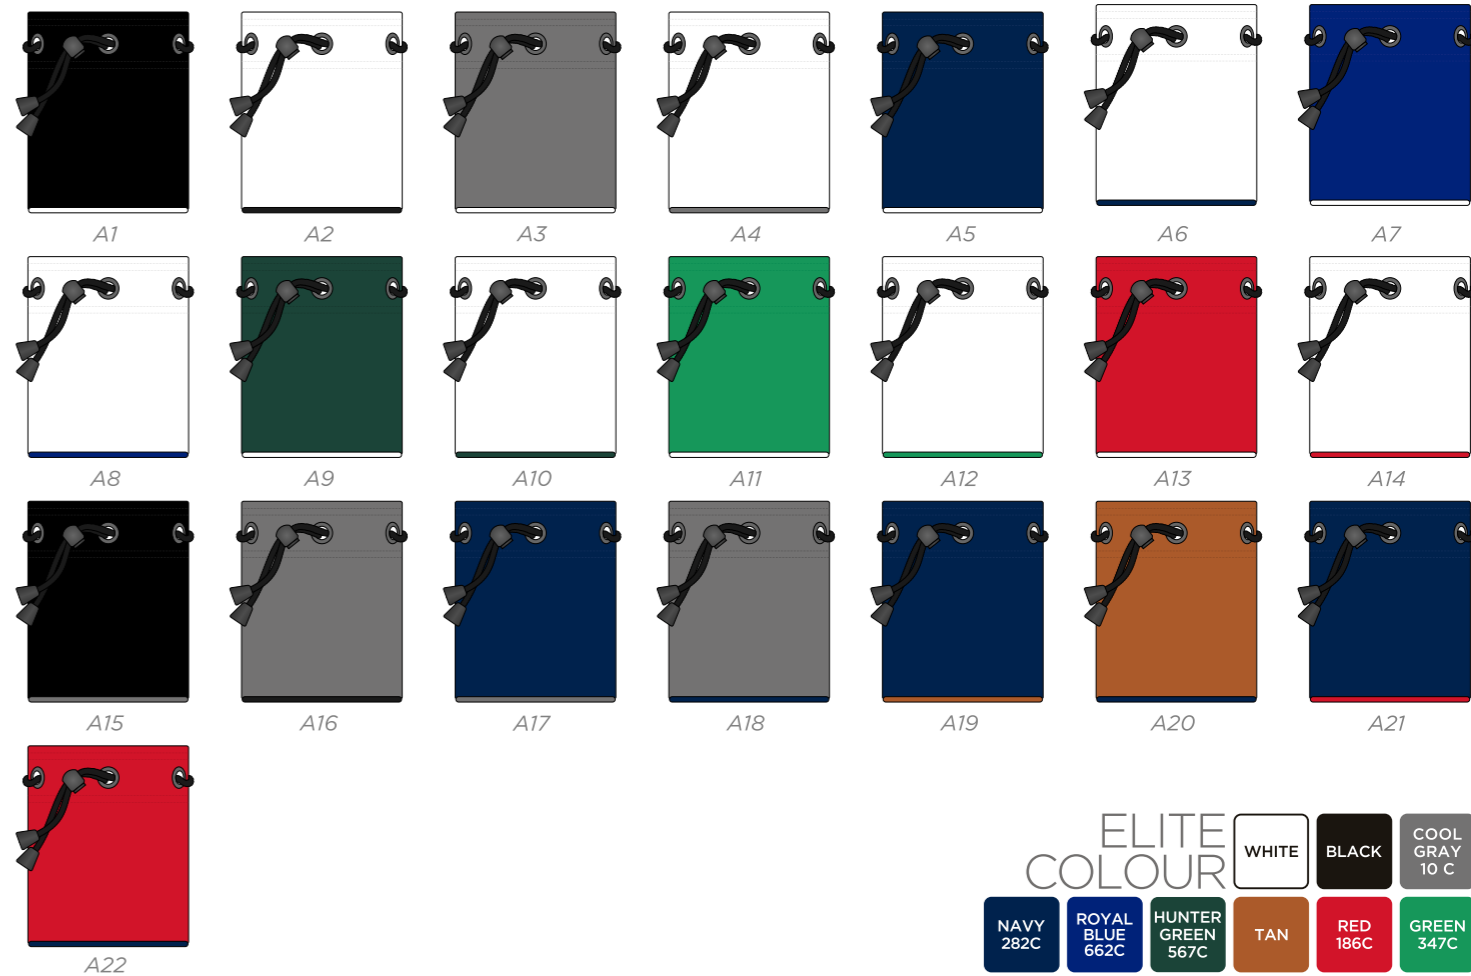

CUSTOM TWO-TONE DELUXE TOTE BAG