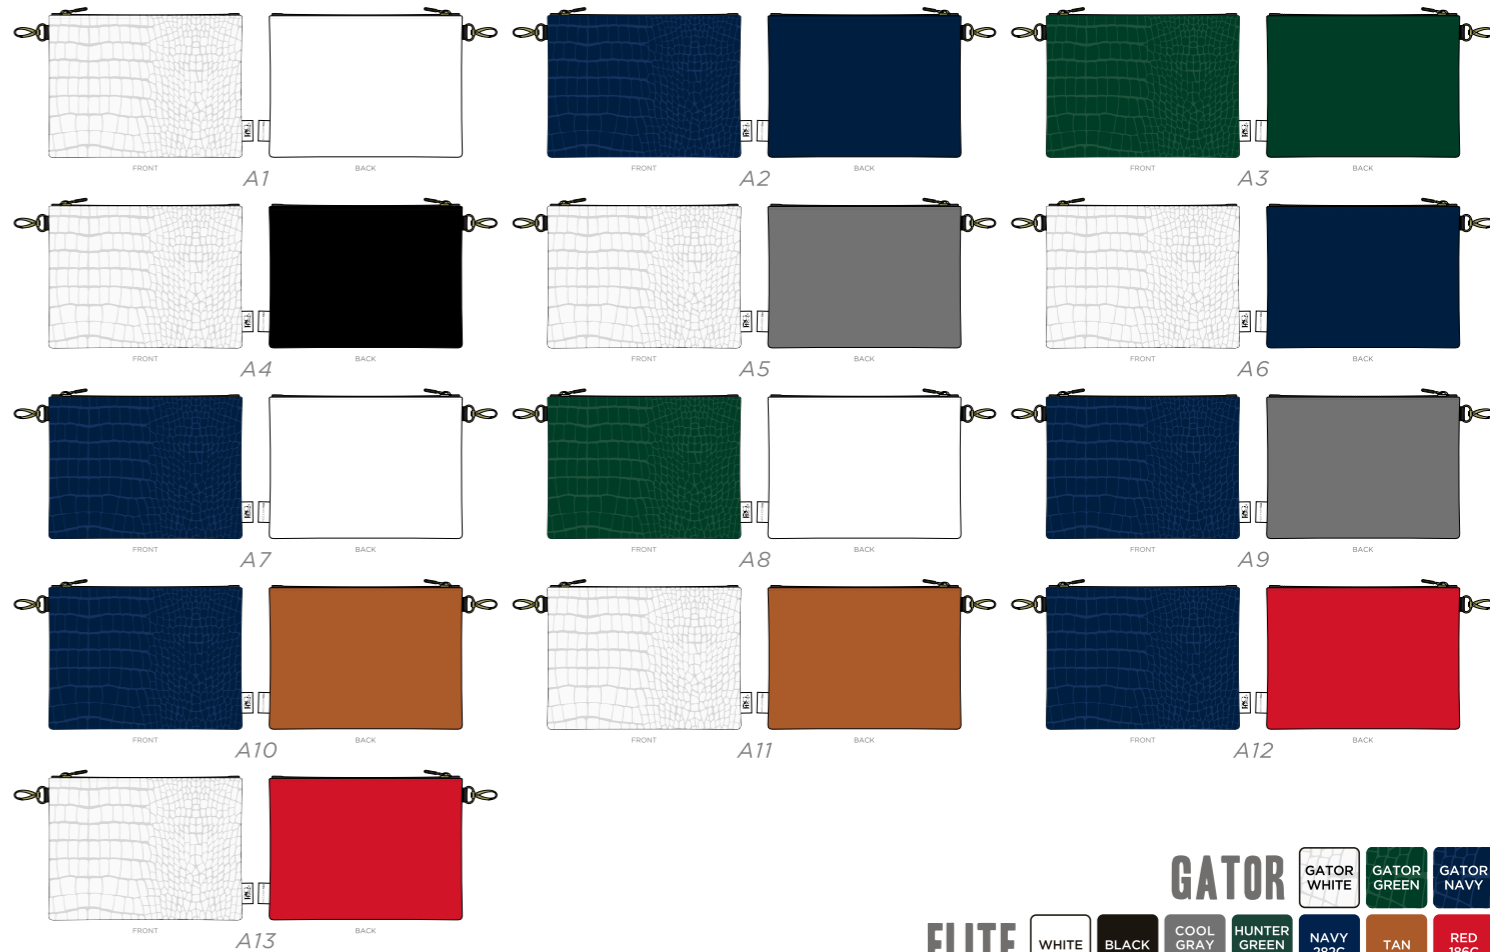

NEW

GATOR

GATOR WHITE GATOR GREEN GATOR NAVY

ELITE WHITE BLACK COOL GRAY 10 C HUNTER GREEN 567C NAVY 282C TAN RED 186C

GATOR TWO-TONE PREMIUM TOTE BAG

GATOR TWO-TONE PREMIUM ZIP TOTE

NEW

GATOR TWO-TONE GLOVE CASE