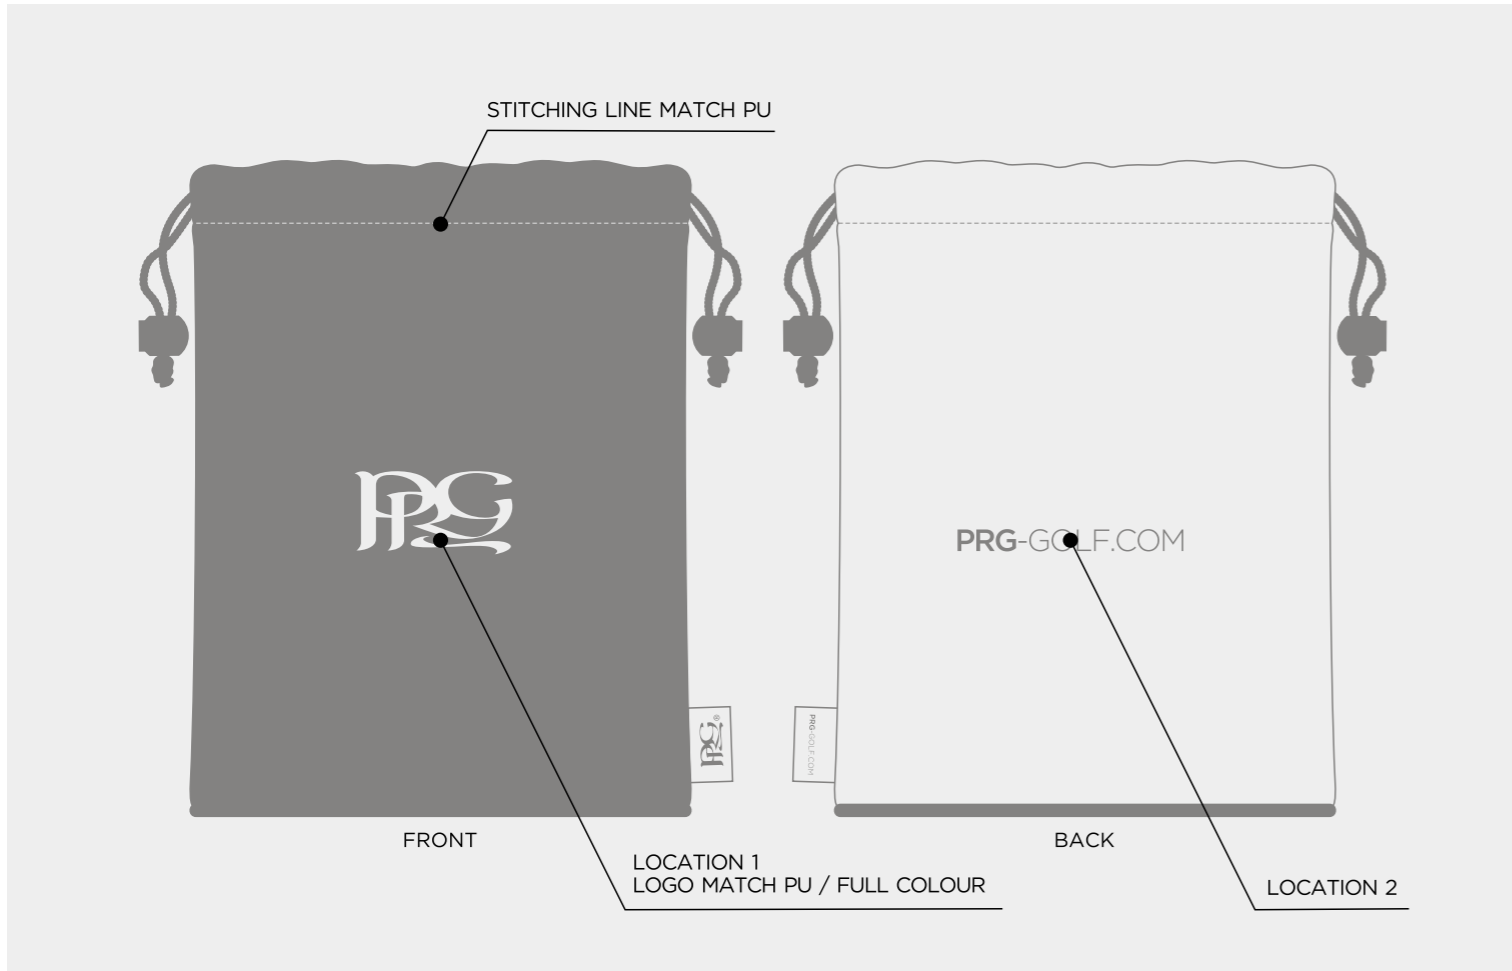

CUSTOM TWO-TONE TOUR POUCH TOTE BAG

ELITE COLOUR

NAVY 282C	ROYAL BLUE 662C	HUNTER GREEN 567C	TAN	RED 186C	GREEN 347C	WHITE	BLACK	COOL GRAY 10 C