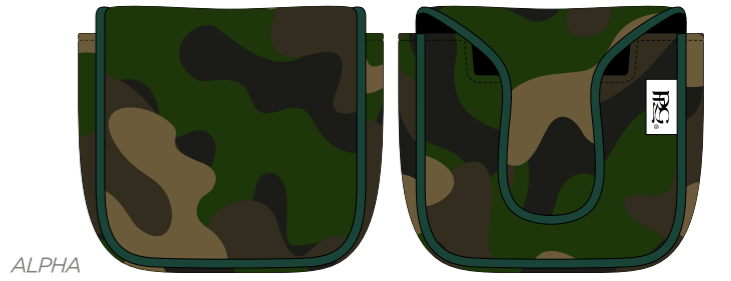

CAMO BARREL WOOD COVER

DELTA

SIERRA

ALPHA

CAMO BLADE PUTTER COVER

CAMO MALLET PUTTER COVER / SPIDER MALLET PUTTER COVER

ELITE COLOUR

- BLACK
- HUNTER GREEN 567C
- NAVY 282C

CAMO COLOUR

- DELTA
- ALPHA
- SIERRA

CAMO VINTAGE MALLET PUTTER COVER

CAMO

LOCATION

ALPHA

DELTA

SIERRA