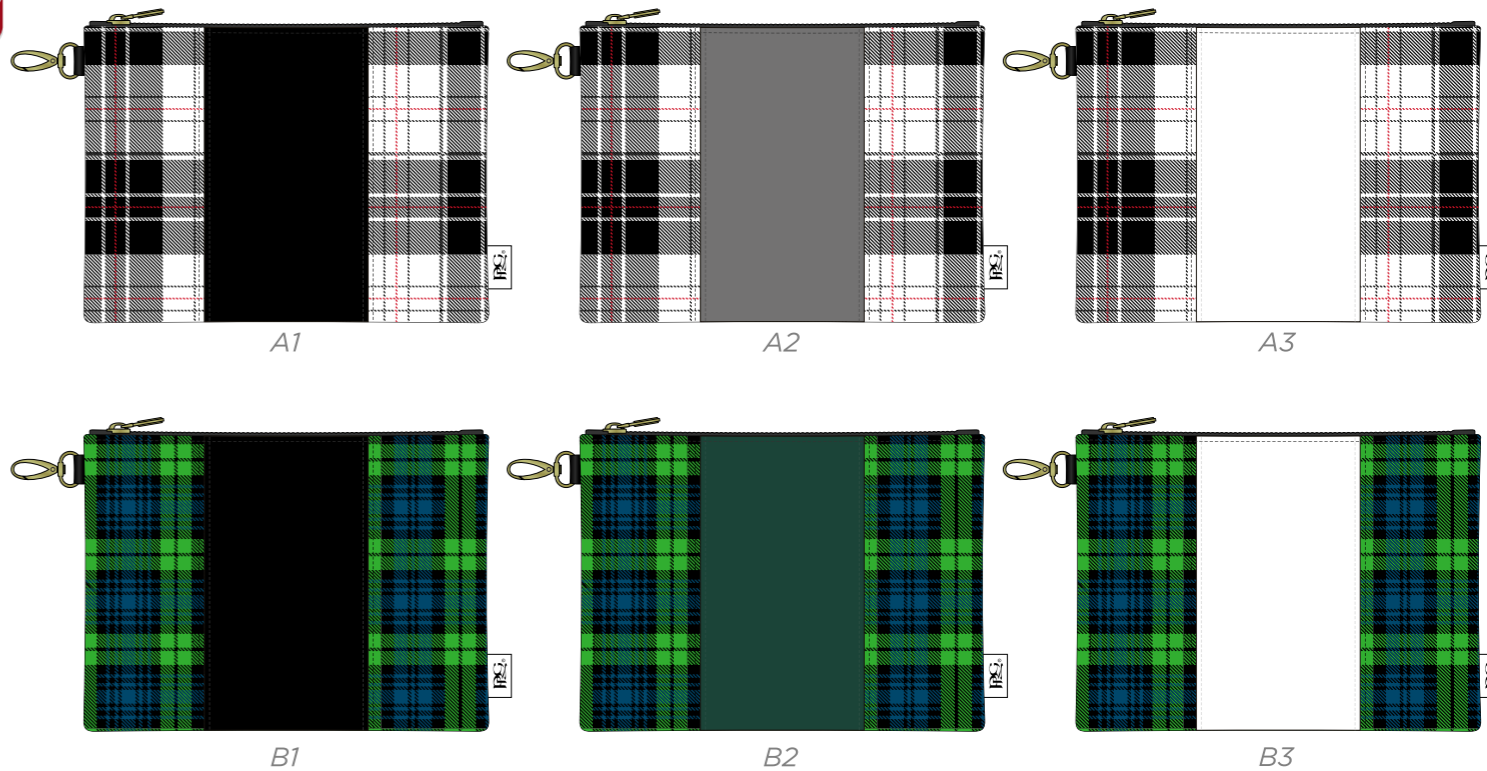

Legend for Elite Colour and Tartan Colour options.

TARTAN WINE TOTE BAG

A1

A2

A3

B1

B2

B3

ELITE COLOUR

TARTAN COLOUR

TARTAN DELUXE TOTE BAG

ELITE
COLOUR

TARTAN
COLOUR

TARTAN PREMIUM ZIP TOTE

NEW

Studio Collection Camo