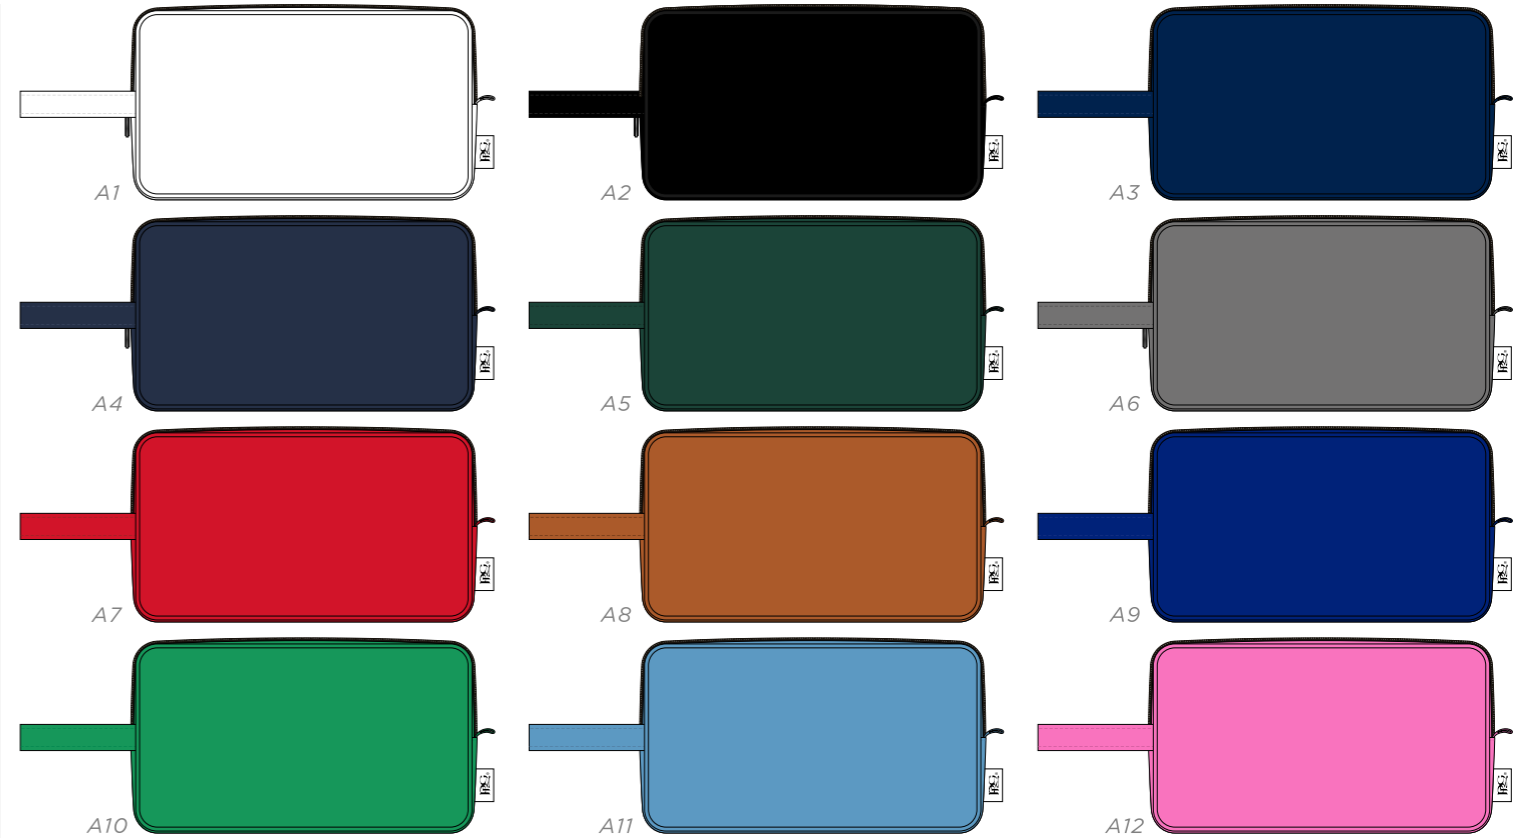

CUSTOM TOILETRY BAG