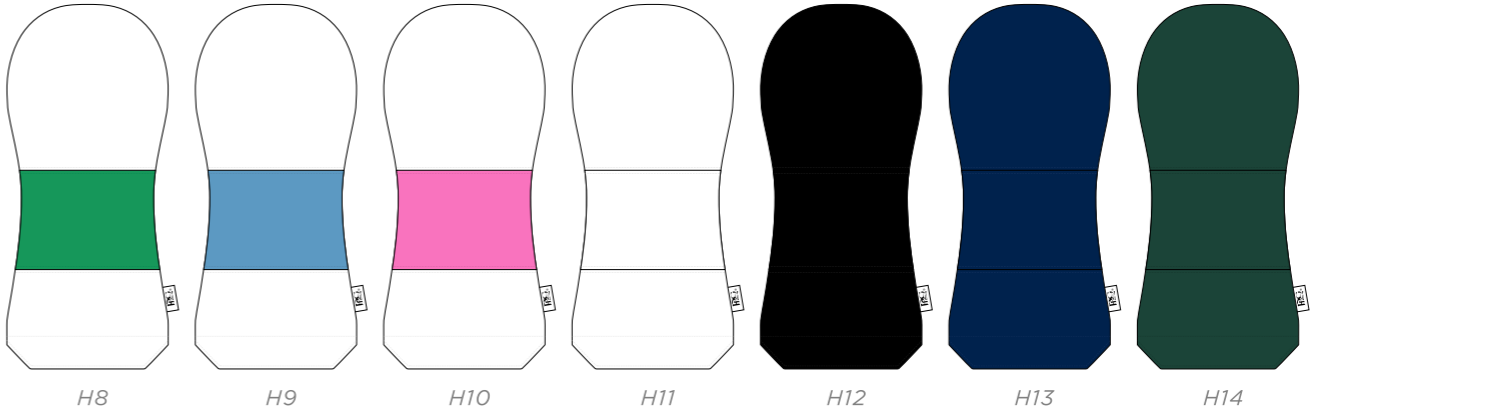

ELITE COLOUR

WHITE	BLACK	COOL GRAY 10 C	2380C	NAVY 282C	ROYAL BLUE 662C	HUNTER GREEN 567C	TAN	RED 186C	GREEN 347C	PINK 231C	LIGHT BLUE 542C