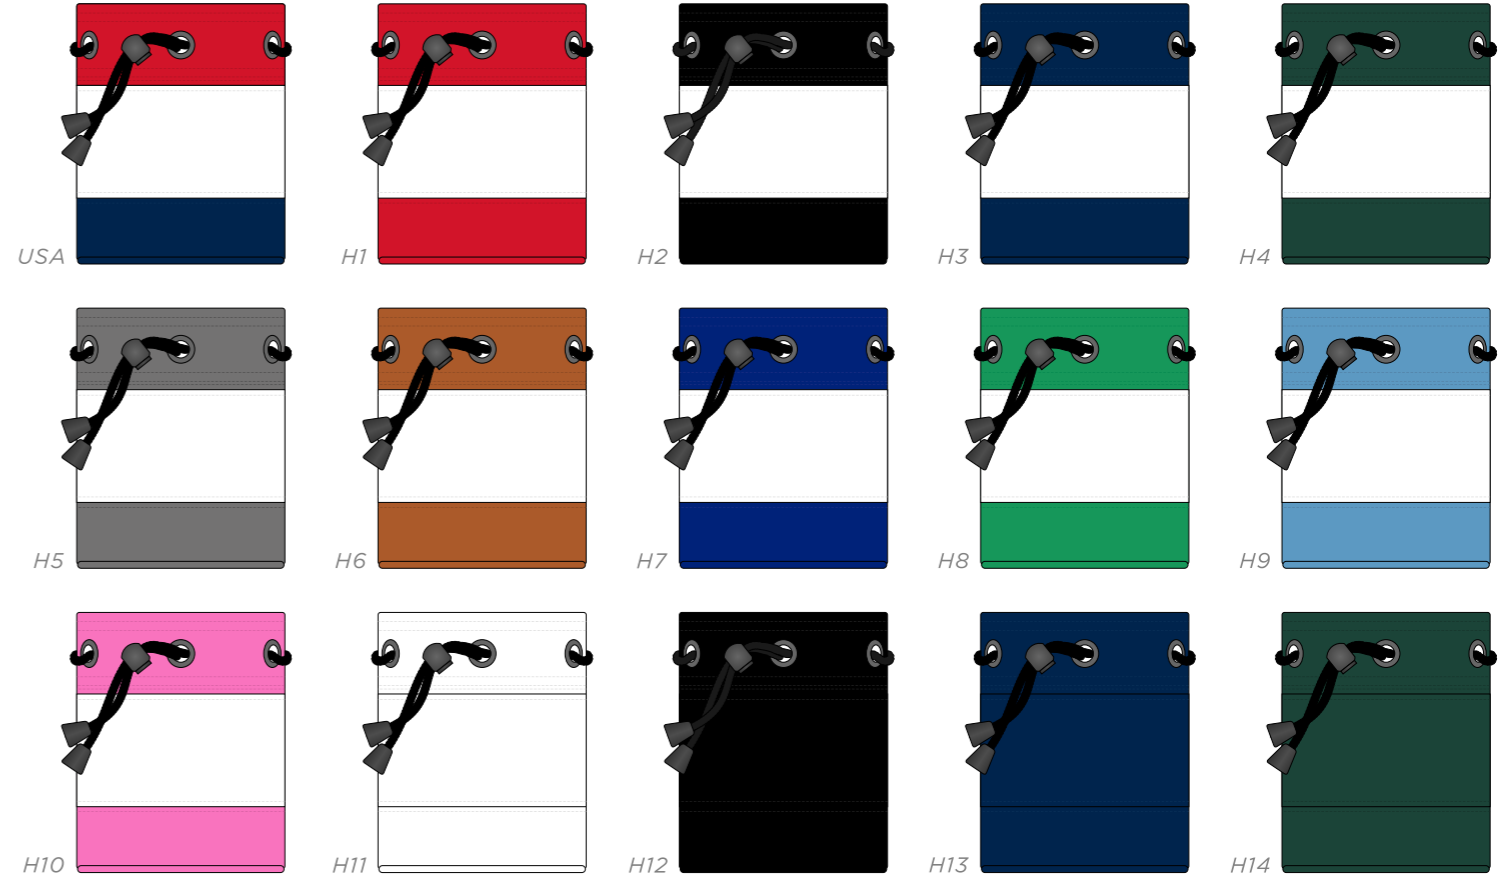

HORIZON BLADE PUTTER COVER

NEW

ELITE COLOUR

COOL GRAY 10 C	2380C	NAVY 282C	ROYAL BLUE 662C	HUNTER GREEN 567C	WHITE	BLACK
TAN	RED 186C	GREEN 347C	PINK 231C	LIGHT BLUE 542C		

HORIZON VINTAGE MALLET PUTTER COVER

HORIZON ALIGNMENT STICK COVER

HORIZON PREMIUM TOTE BAG

HORIZON POUCH TOTE BAG

- ELITE COLOUR
- WHITE
 - BLACK
 - COOL GRAY 10 C
 - 2380C
 - NAVY 282C
 - ROYAL BLUE 662C
 - HUNTER GREEN 567C
 - TAN
 - RED 186C
 - GREEN 347C
 - PINK 231C
 - LIGHT BLUE 542C

HORIZON DELUXE SHOE BAG

HORIZON WINE TOTE BAG

HORIZON DELUXE TOTE BAG

- ELITE COLOUR
- WHITE
 - BLACK
 - COOL GRAY 10 C
 - 2380C
 - NAVY 282C
 - ROYAL BLUE 662C
 - HUNTER GREEN 567C
 - TAN
 - RED 186C
 - GREEN 347C
 - PINK 231C
 - LIGHT BLUE 542C