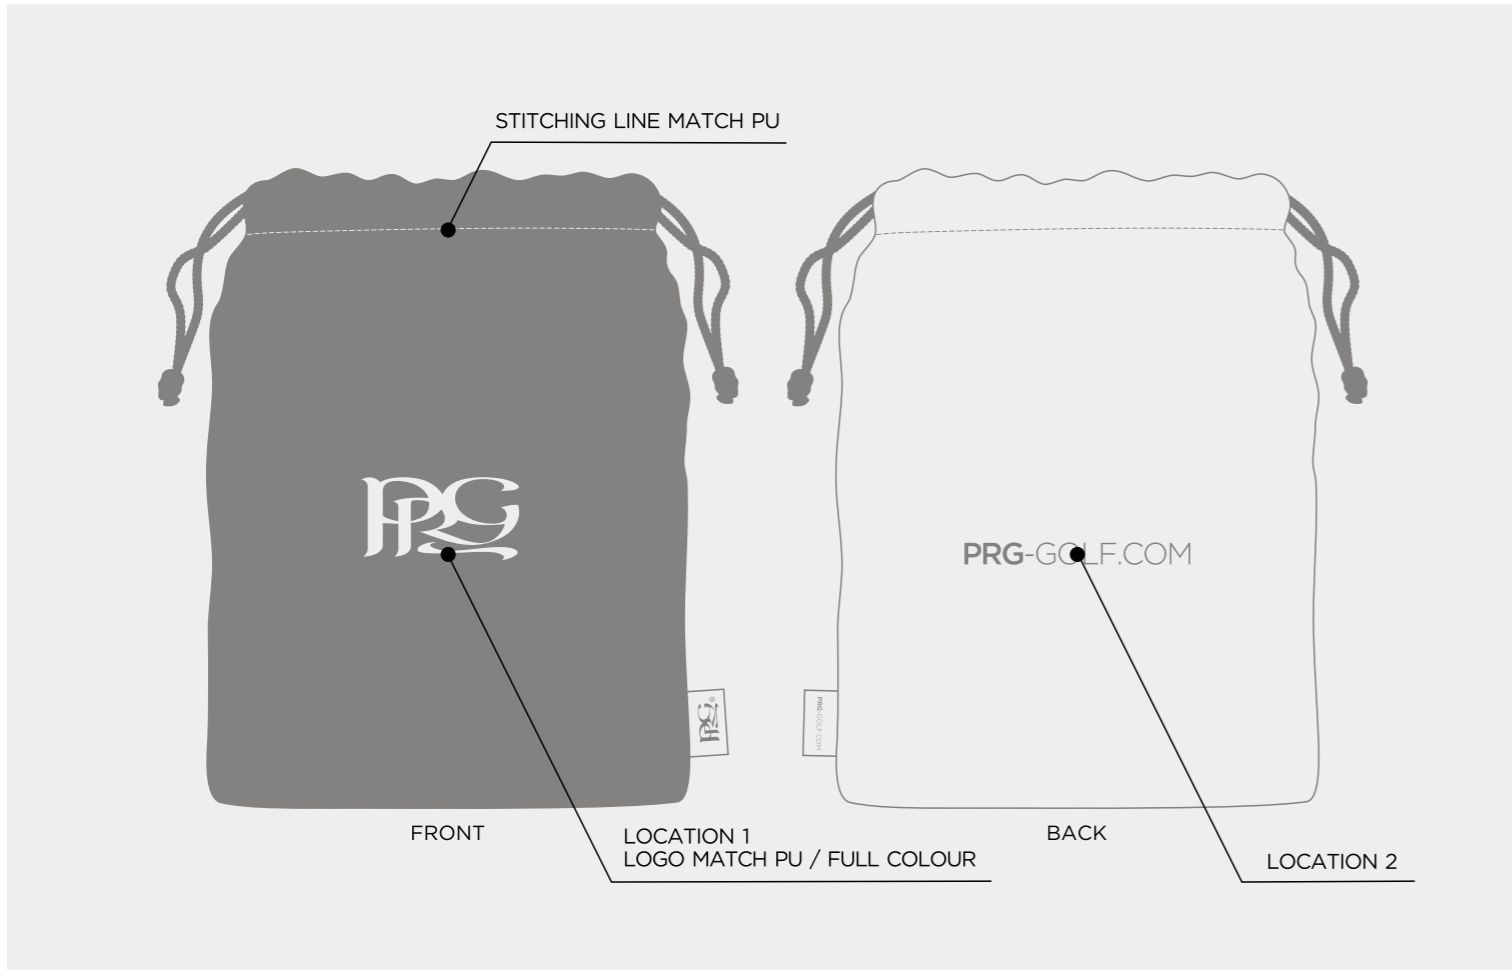

CUSTOM TWO-TONE PREMIUM TOTE BAG

ELITE COLOUR

NAVY 282C	ROYAL BLUE 662C	HUNTER GREEN 567C	TAN	RED 186C	GREEN 347C	WHITE	BLACK	COOL GRAY 10 C