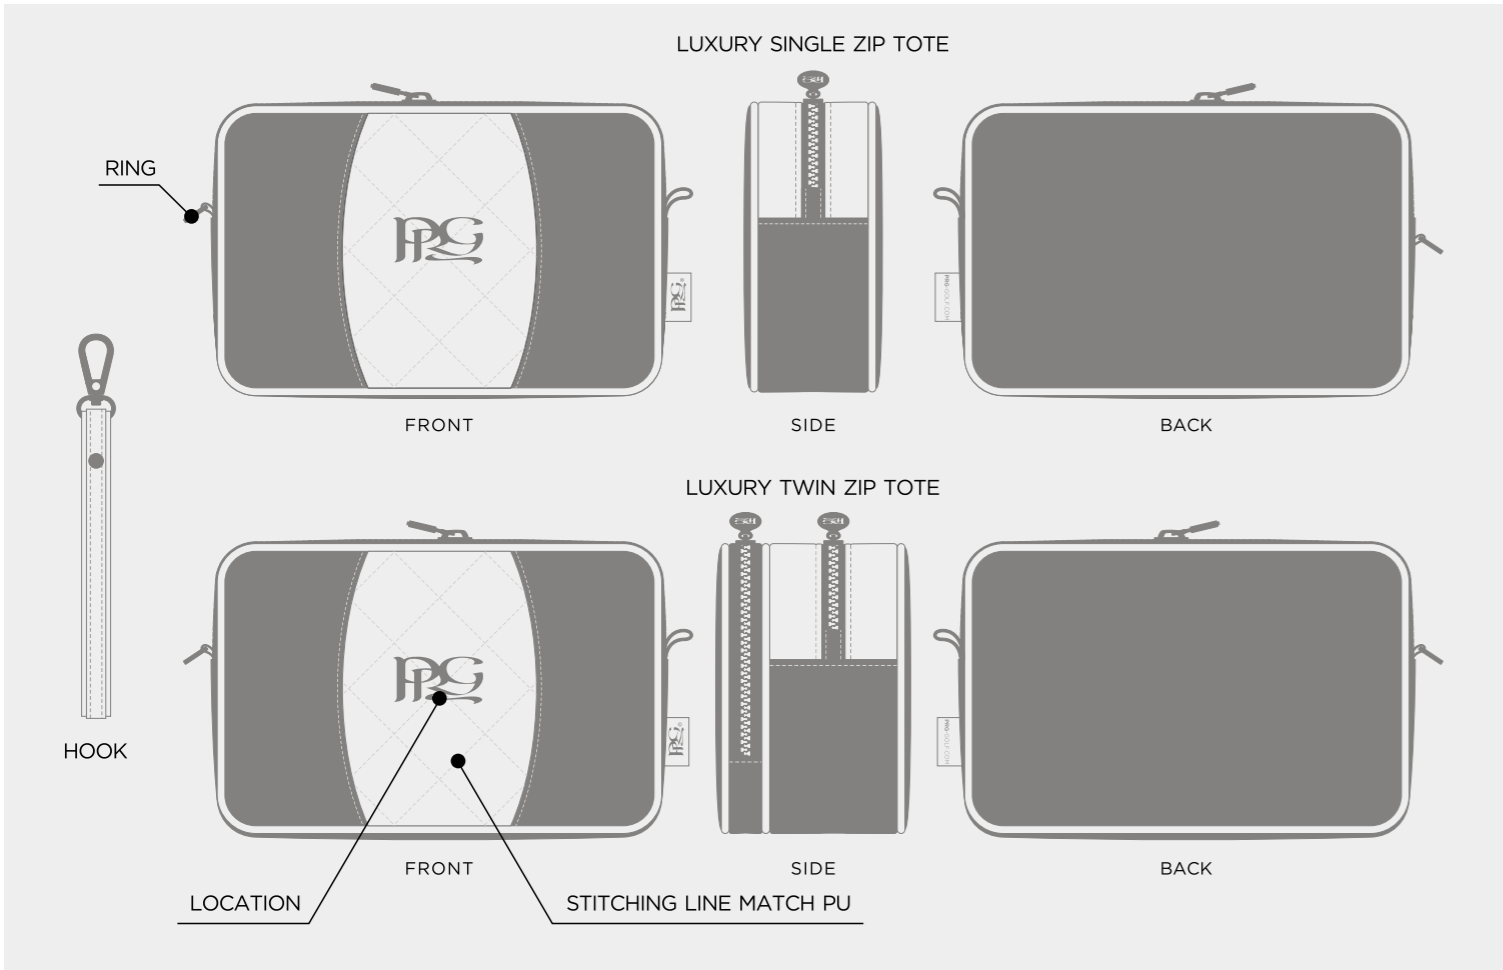

CONTINENTAL LUXURY ZIP TOTE

ELITE COLOUR	WHITE	BLACK	COOL GRAY 10 C	2380C	NAVY 282C	ROYAL BLUE 662C	HUNTER GREEN 567C	TAN	RED 186C	GREEN 347C	PINK 231C	LIGHT BLUE 542C