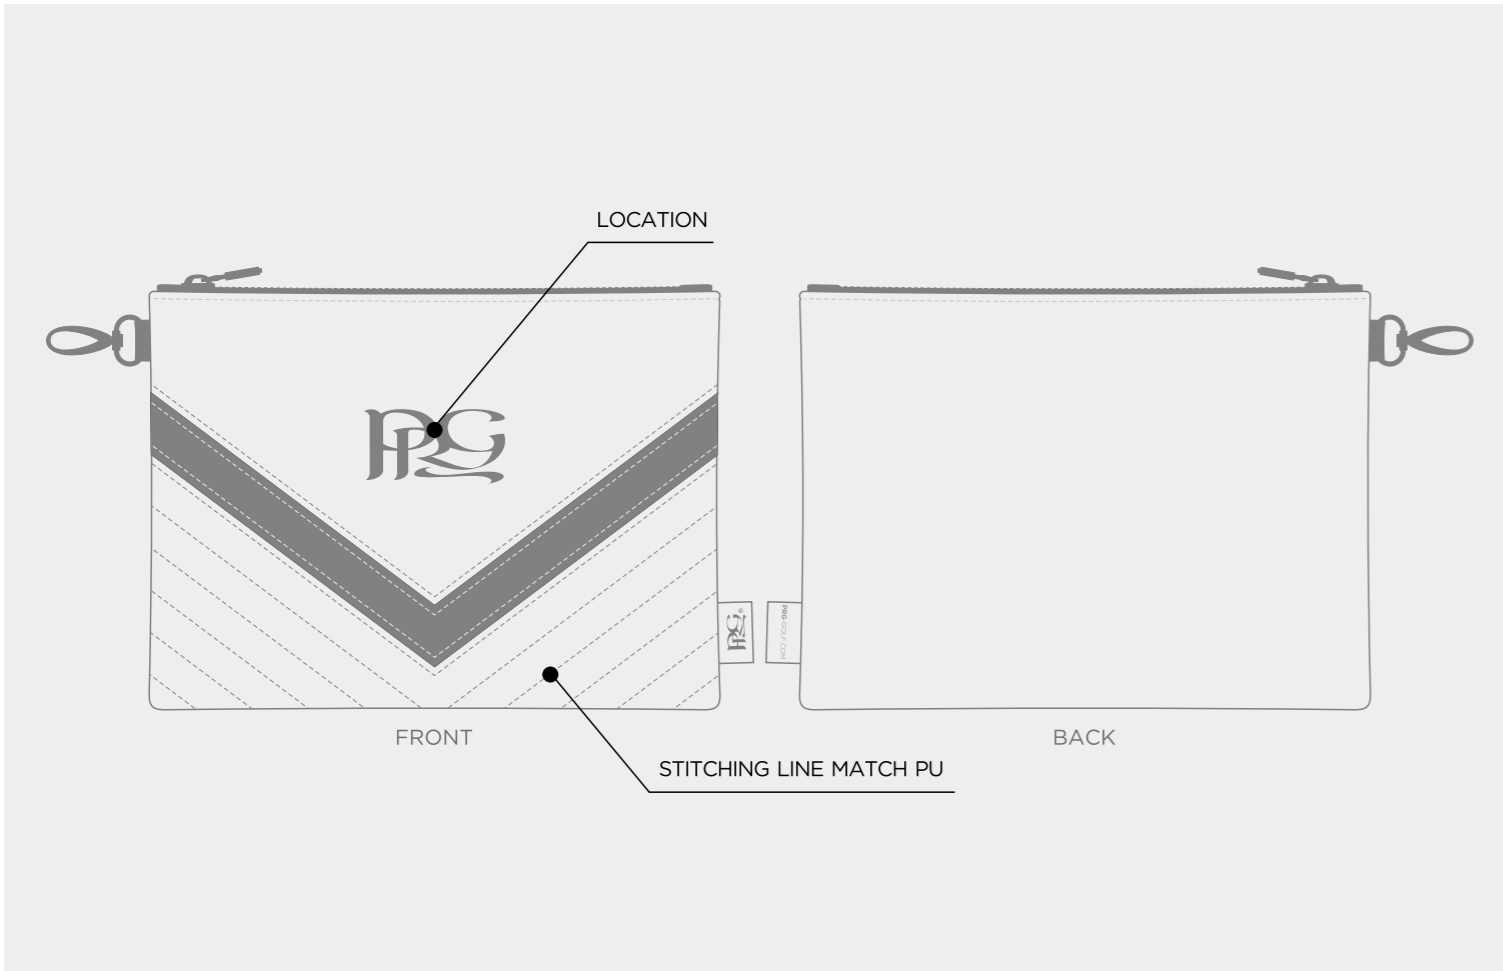

FUSION WINE TOTE BAG

FUSION DELUXE TOTE BAG

FUSION PREMIUM ZIP TOTE

FUSION LUXURY ZIP TOTE

FUSION PREMIUM SHOE BAG

CONTINENTAL WOOD COVER

- ELITE COLOUR
- WHITE
 - BLACK
 - COOL GRAY 10 C
 - 2380C
 - NAVY 282C
 - ROYAL BLUE 662C
 - HUNTER GREEN 567C
 - TAN
 - RED 186C
 - GREEN 347C
 - PINK 231C
 - LIGHT BLUE 542C