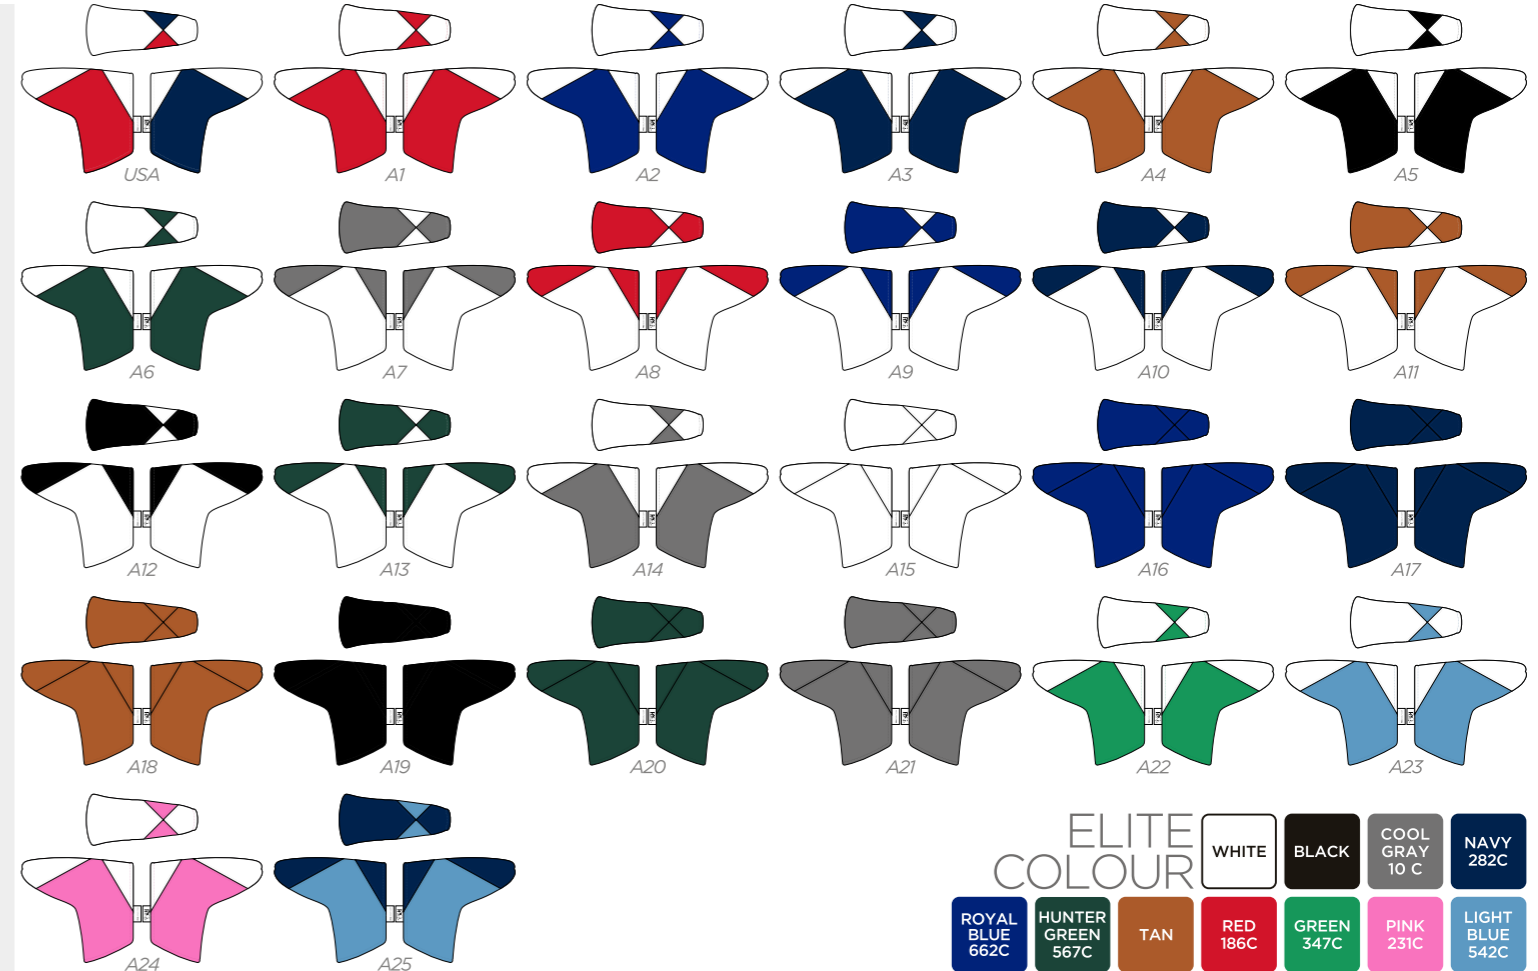

CONTINENTAL MALLET PUTTER COVER

CONTINENTAL SPIDER MALLET

CONTINENTAL VINTAGE MALLET PUTTER COVER

ELITE COLOUR	WHITE	BLACK	COOL GRAY 10 C	2380C	NAVY 282C	ROYAL BLUE 662C	HUNTER GREEN 567C	TAN	RED 186C	GREEN 347C	PINK 231C	LIGHT BLUE 542C

CONTINENTAL ALIGNMENT STICK COVER

CONTINENTAL PREMIUM ZIP TOTE

CONTINENTAL LUXURY ZIP TOTE

ELITE COLOUR	WHITE	BLACK	COOL GRAY 10 C	2380C	NAVY 282C	ROYAL BLUE 662C	HUNTER GREEN 567C	TAN	RED 186C	GREEN 347C	PINK 231C	LIGHT BLUE 542C
--------------	-------	-------	----------------	-------	-----------	-----------------	-------------------	-----	----------	------------	-----------	-----------------

CONTINENTAL LARGE TOTE BAG

ELITE COLOUR	WHITE	BLACK	COOL GRAY 10 C	2380C	NAVY 282C	ROYAL BLUE 662C	HUNTER GREEN 567C	TAN	RED 186C	GREEN 347C	PINK 231C	LIGHT BLUE 542C
--------------	-------	-------	----------------	-------	-----------	-----------------	-------------------	-----	----------	------------	-----------	-----------------

SOLITAIRE WOOD COVER

SOLITAIRE VINTAGE WOOD COVER

SOLITAIRE BLADE PUTTER COVER

SOLITAIRE MALLET PUTTER COVER

ELITE COLOUR	WHITE	BLACK	COOL GRAY 10 C	NAVY 282C	ROYAL BLUE 662C	HUNTER GREEN 567C	TAN	RED 186C	GREEN 347C	PINK 231C	LIGHT BLUE 542C
--------------	-------	-------	----------------	-----------	-----------------	-------------------	-----	----------	------------	-----------	-----------------