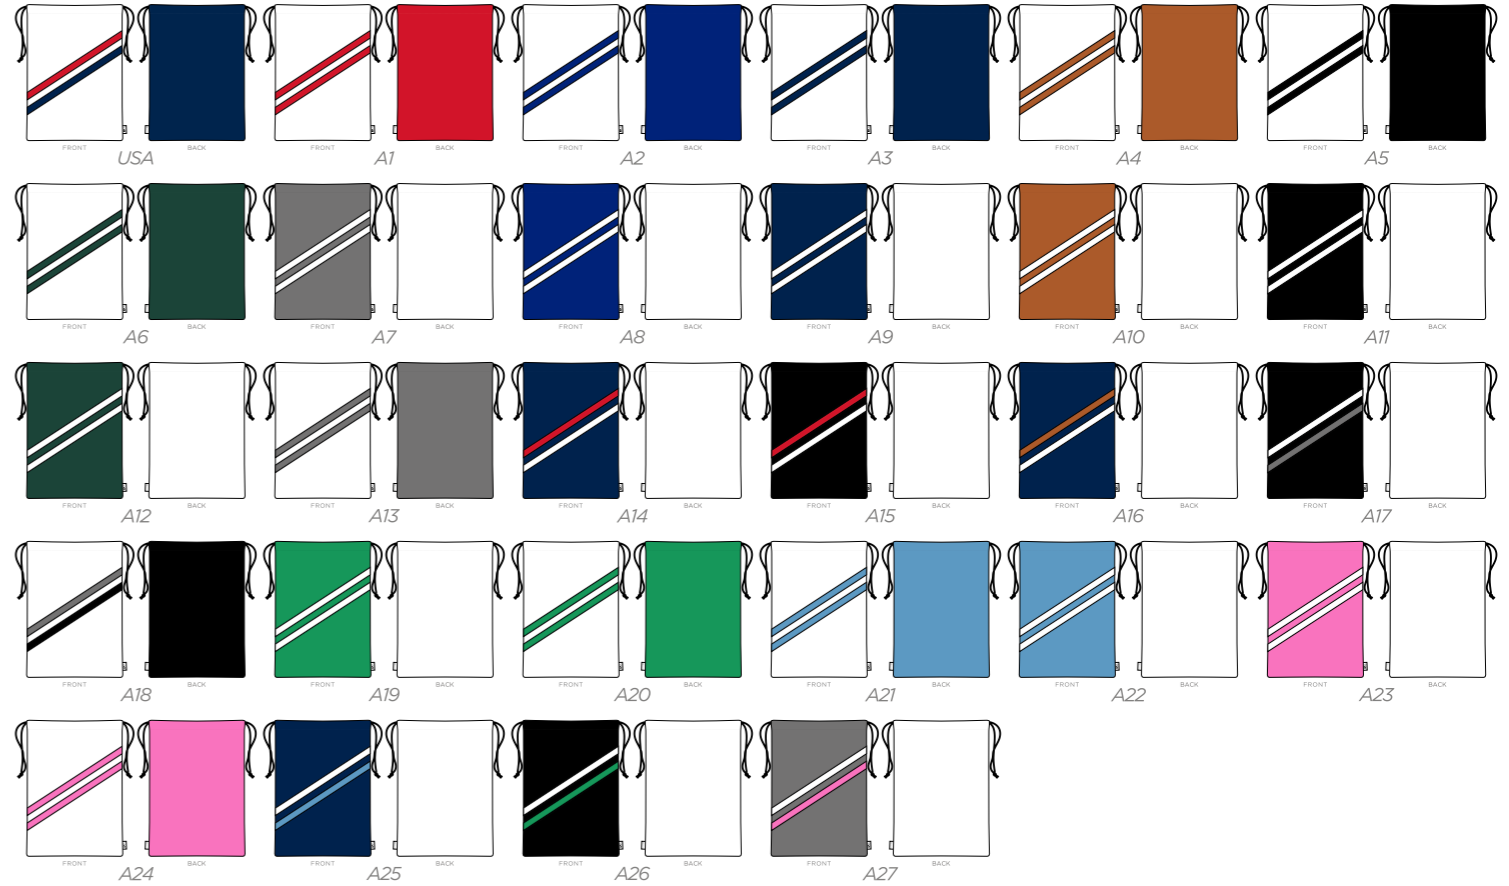

1. ELITE COLOUR
2. WHITE
   - BLACK
   - COOL GRAY 10 C
   - NAVY 282C
   - ROYAL BLUE 662C
   - HUNTER GREEN 567C
   - TAN
   - RED 186C
   - GREEN 347C
   - PINK 231C
   - LIGHT BLUE 542C