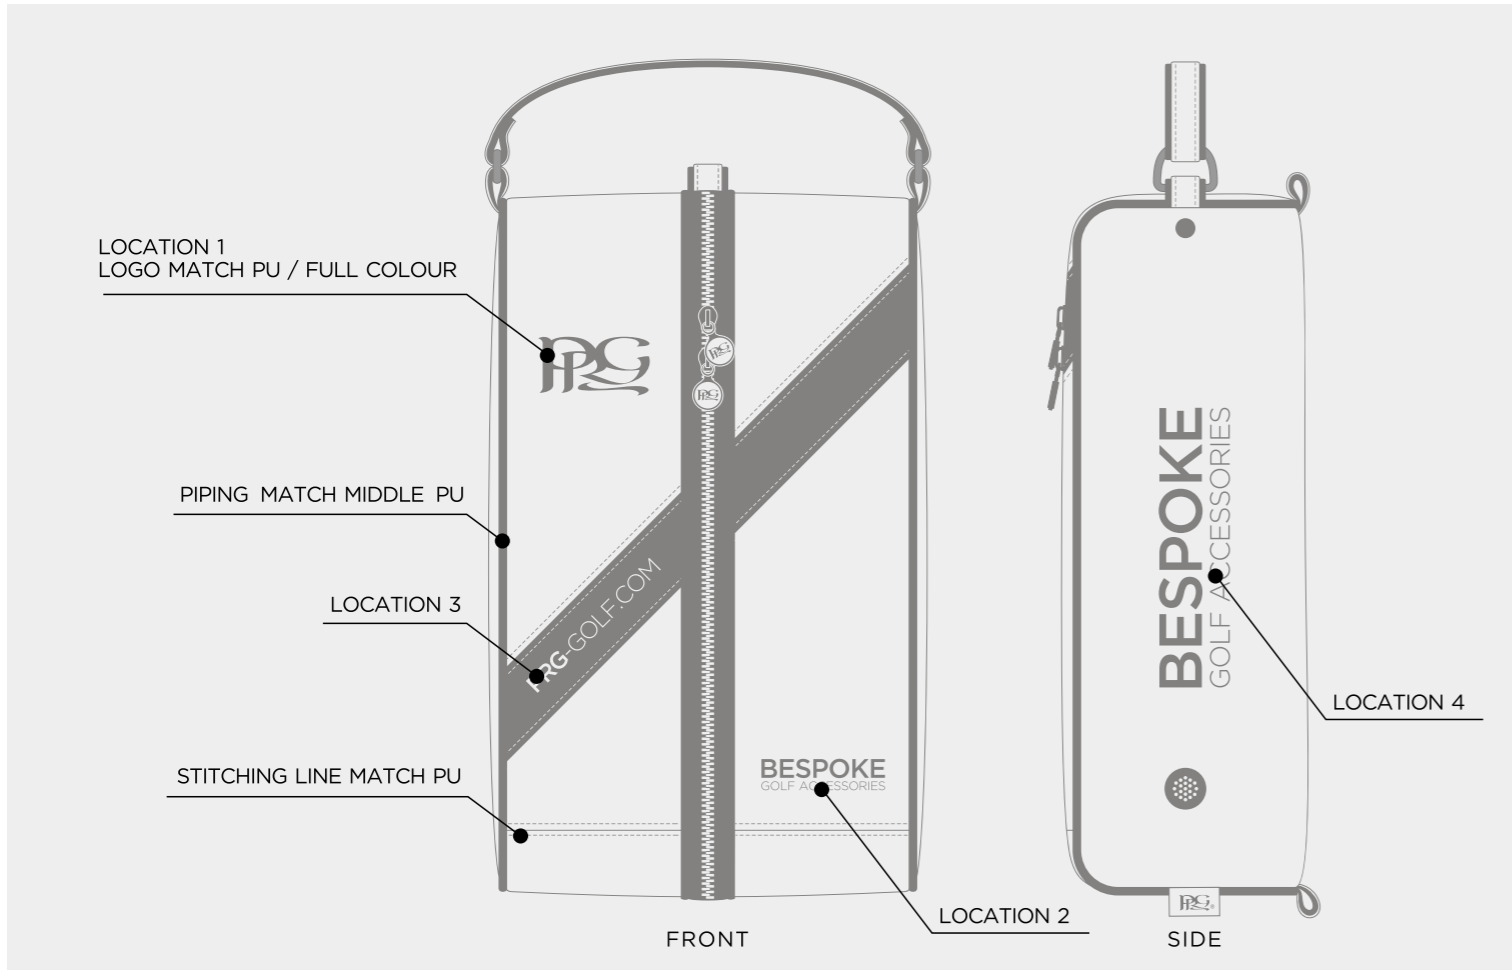

COLLEGE PREMIUM SHOE BAG