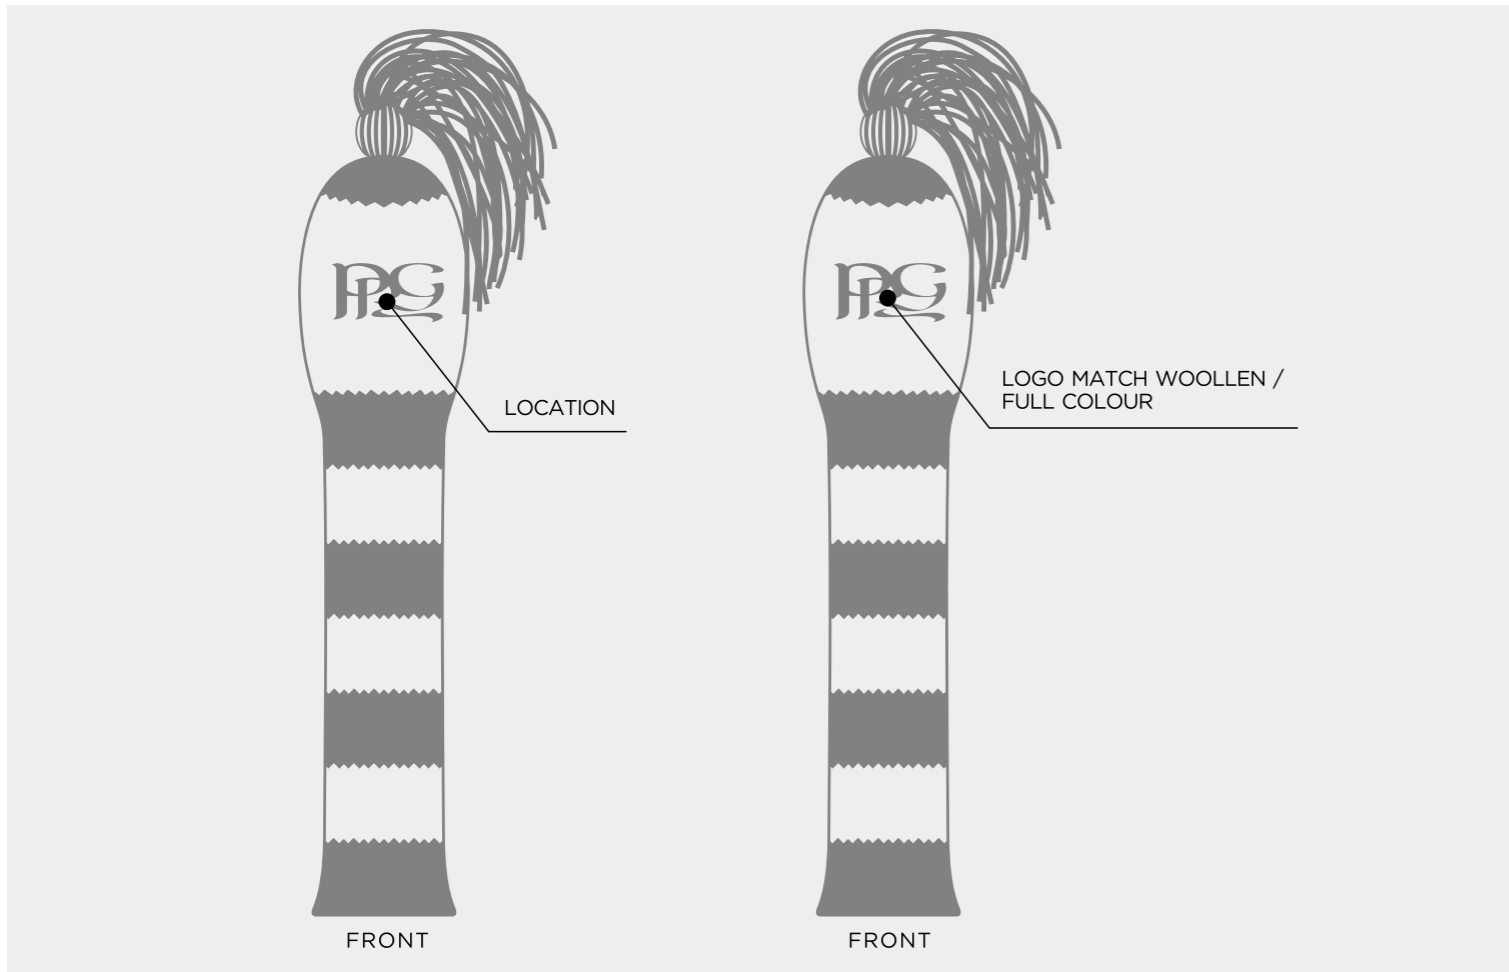

HERITAGE POM WOOD COVERS