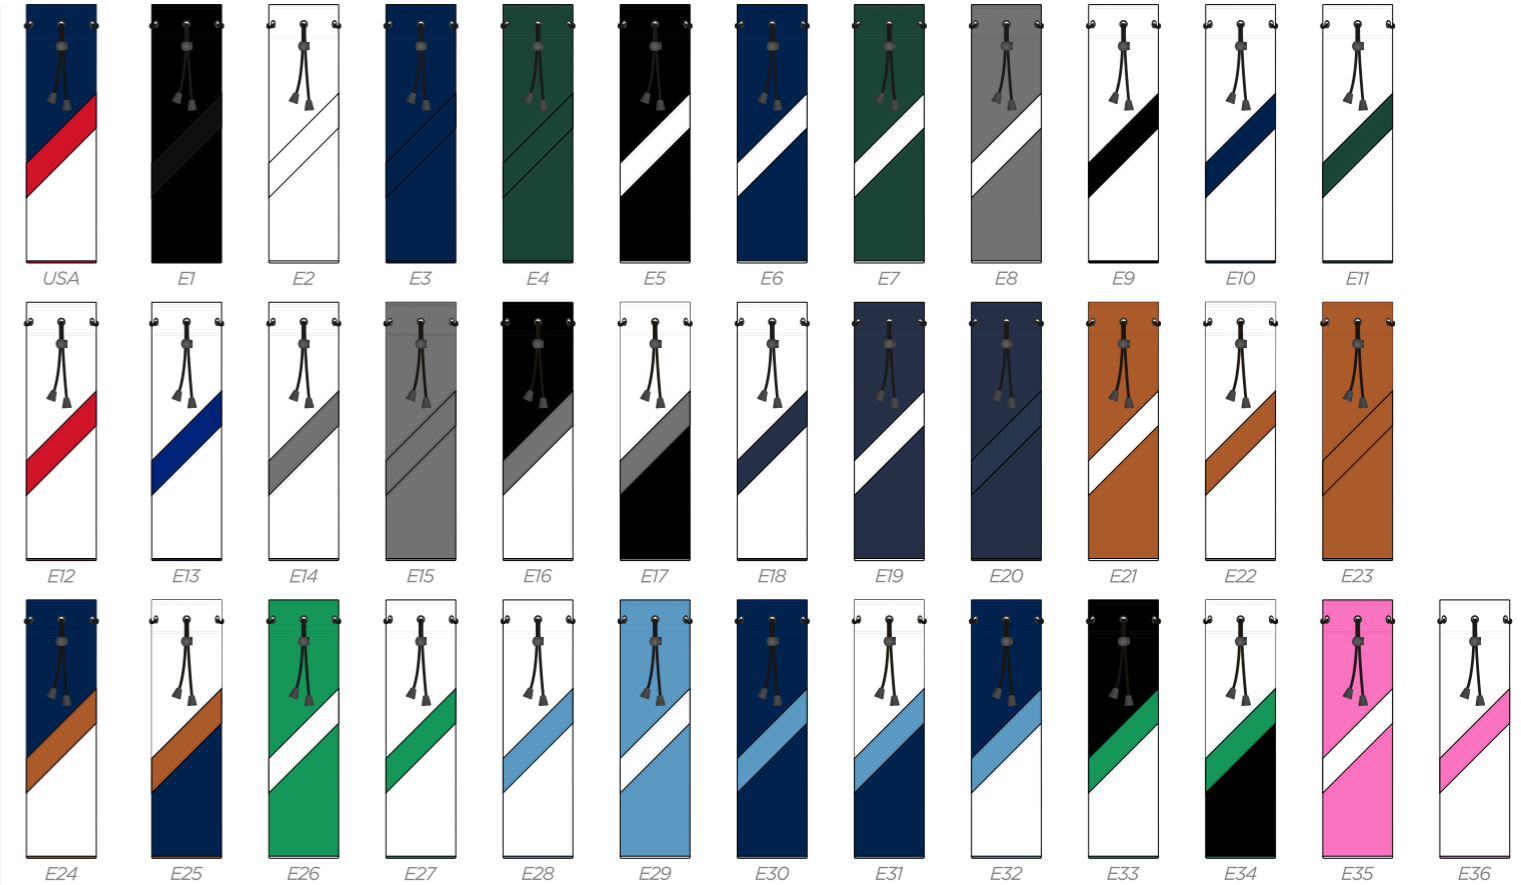

COLLEGE POUCH TOTE BAG

COLLEGE TOUR POUCH TOTE BAG

COLLEGE DELUXE SHOE BAG

COLLEGE WINE TOTE BAG

ELITE COLOUR	WHITE	BLACK	COOL GRAY 10 C	2380C	NAVY 282C	ROYAL BLUE 662C	HUNTER GREEN 567C	TAN	RED 186C	GREEN 347C	PINK 231C	LIGHT BLUE 542C
--------------	-------	-------	----------------	-------	-----------	-----------------	-------------------	-----	----------	------------	-----------	-----------------