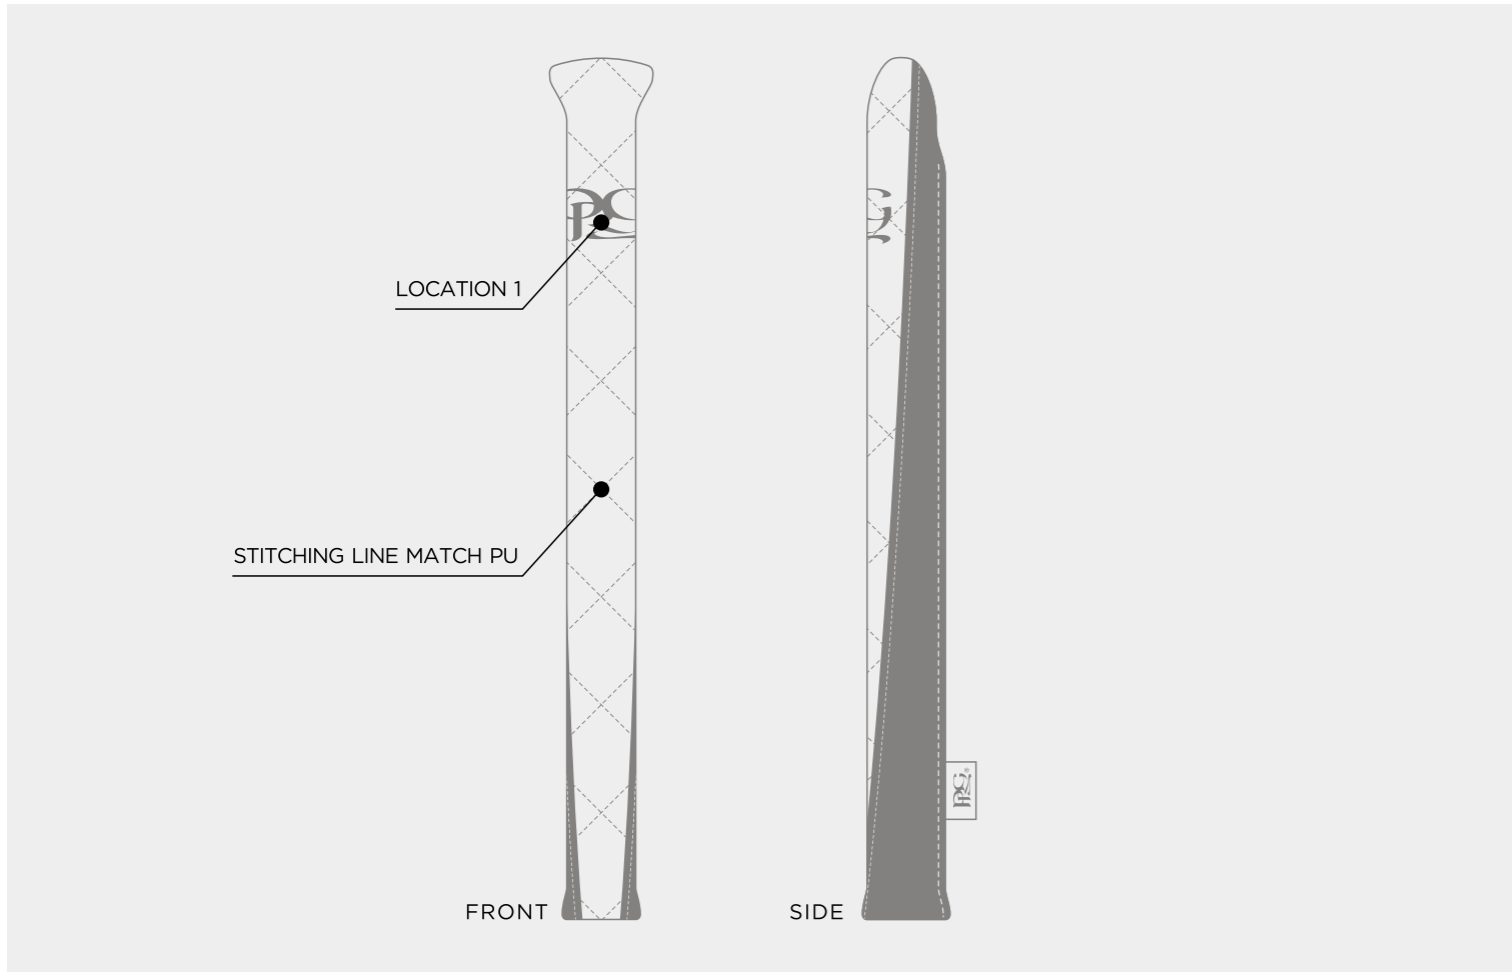

CONTINENTAL ALIGNMENT STICK COVER