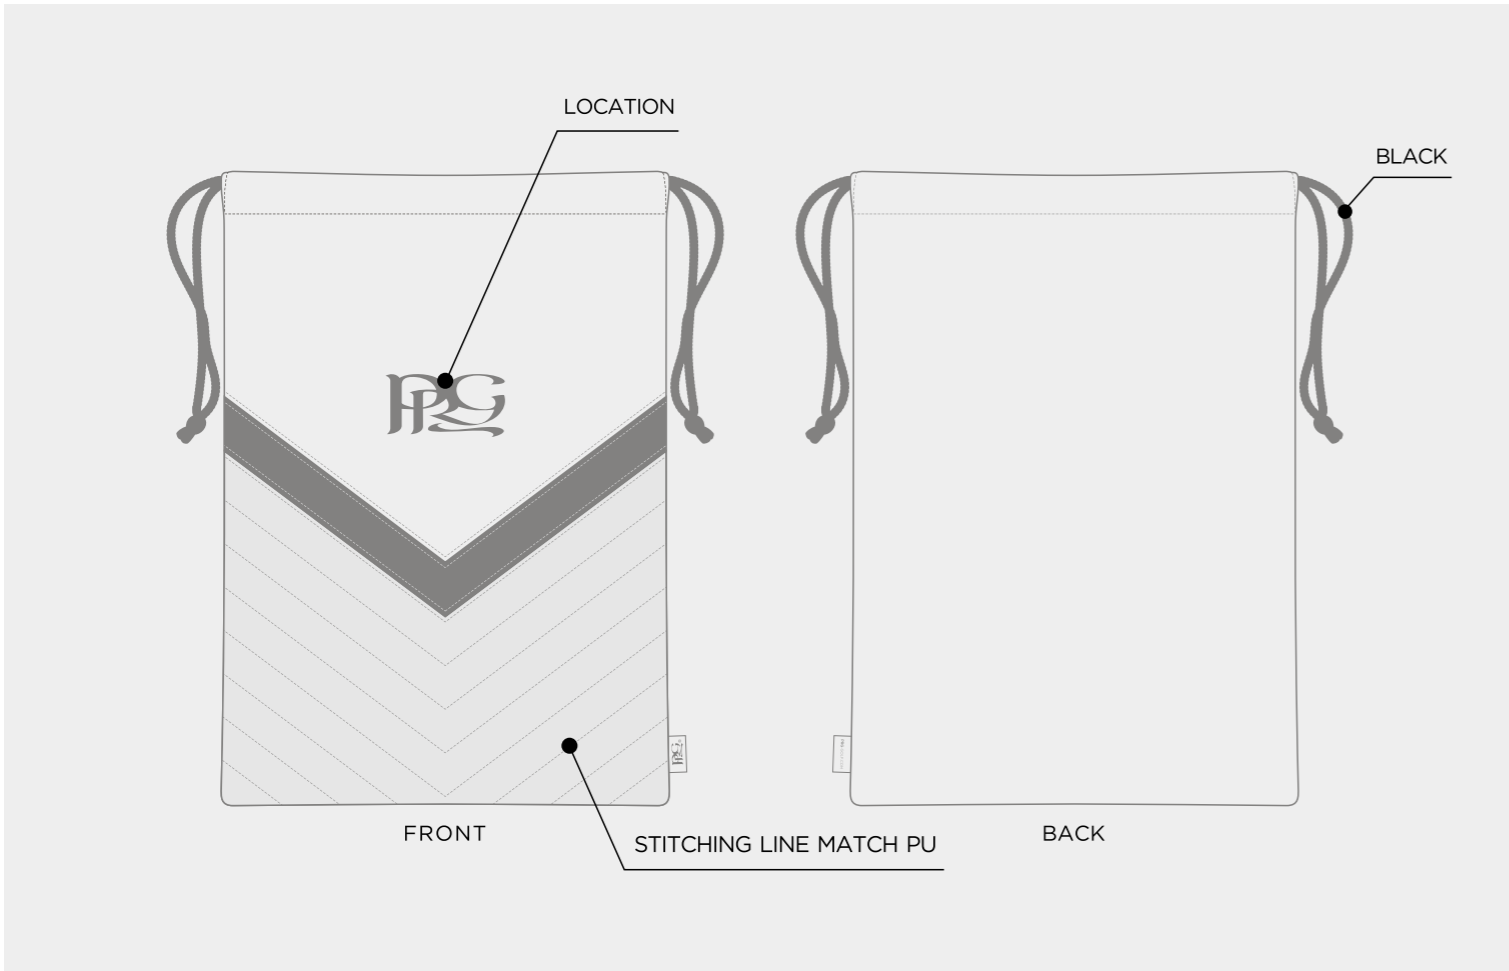

FUSION DELUXE SHOE BAG

ELITE COLOUR	WHITE	BLACK	COOL GRAY 10 C	2380C	NAVY 282C	ROYAL BLUE 662C	HUNTER GREEN 567C	TAN	RED 186C	GREEN 347C	PINK 231C	LIGHT BLUE 542C