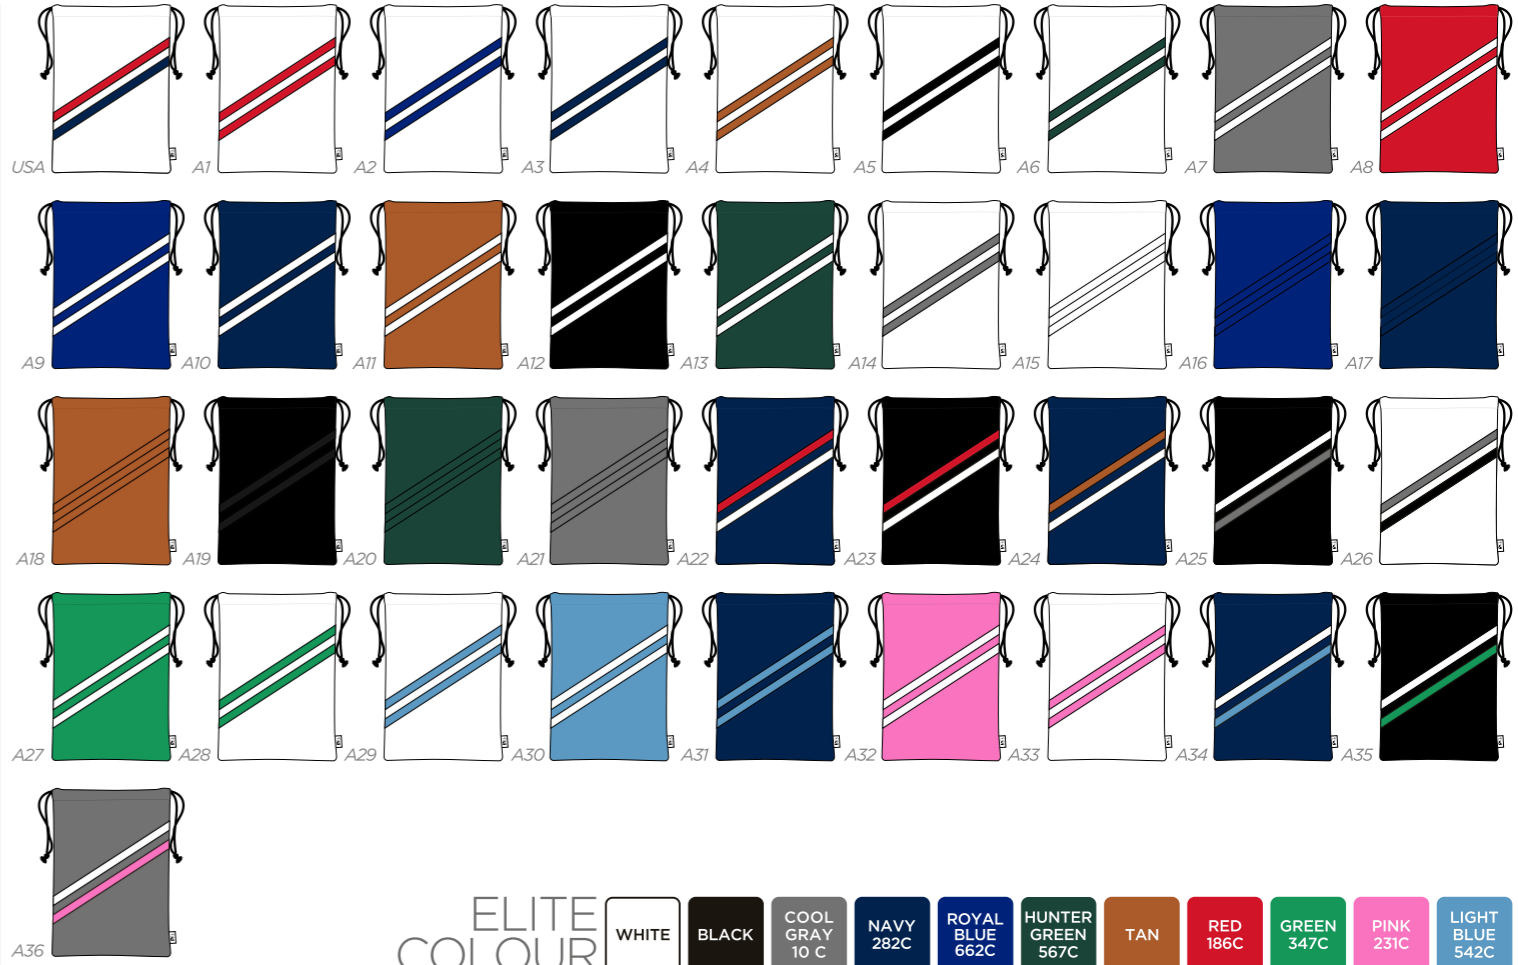

TRACK PREMIUM TOTE BAG

TRACK POUCH TOTE BAG

TRACK TOUR POUCH TOTE BAG

TRACK DELUXE SHOE BAG

TRACK WINE TOTE BAG

FRONT

LOCATION
LOGO MATCH PU / FULL COLOUR

BACK