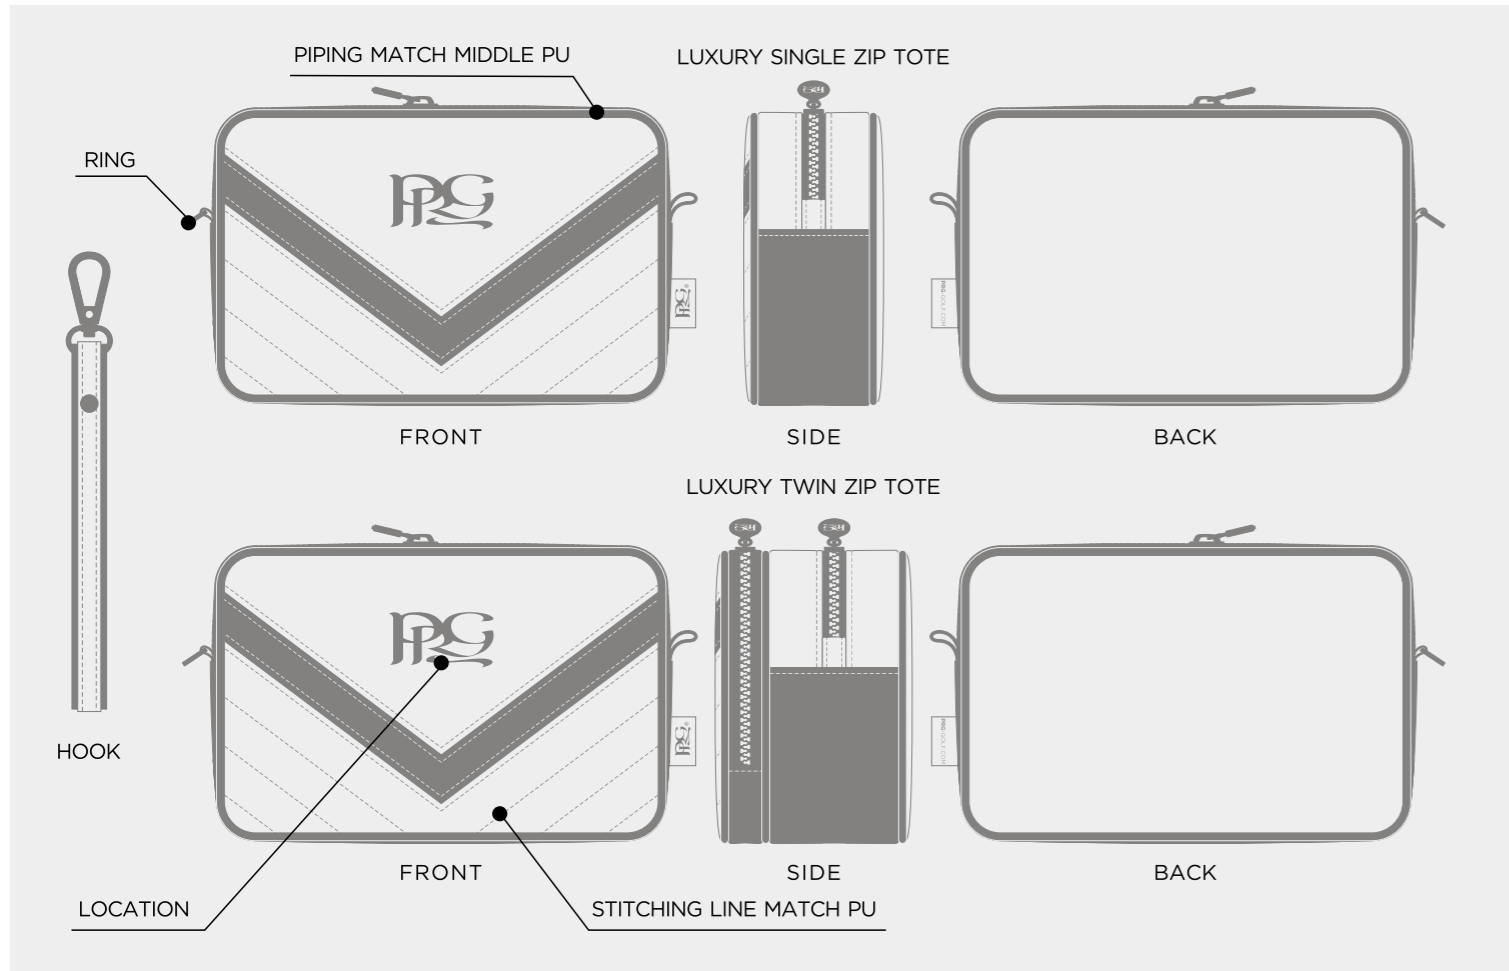

FUSION WINE TOTE BAG

FUSION DELUXE TOTE BAG

FUSION PREMIUM ZIP TOTE

FUSION LUXURY ZIP TOTE

FUSION PREMIUM SHOE BAG

CONTINENTAL WOOD COVER

- ELITE COLOUR
- WHITE
 - BLACK
 - COOL GRAY 10 C
 - 2380C
 - NAVY 282C
 - ROYAL BLUE 662C
 - HUNTER GREEN 567C
 - TAN
 - RED 186C
 - GREEN 347C
 - PINK 231C
 - LIGHT BLUE 542C