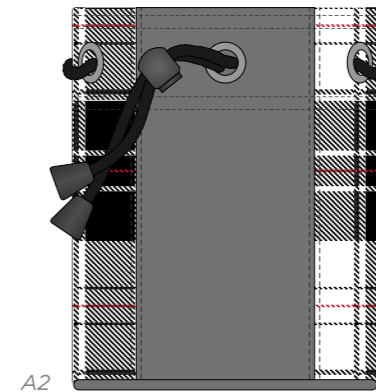

TARTAN DELUXE TOTE BAG

ELITE
COLOUR

TARTAN
COLOUR