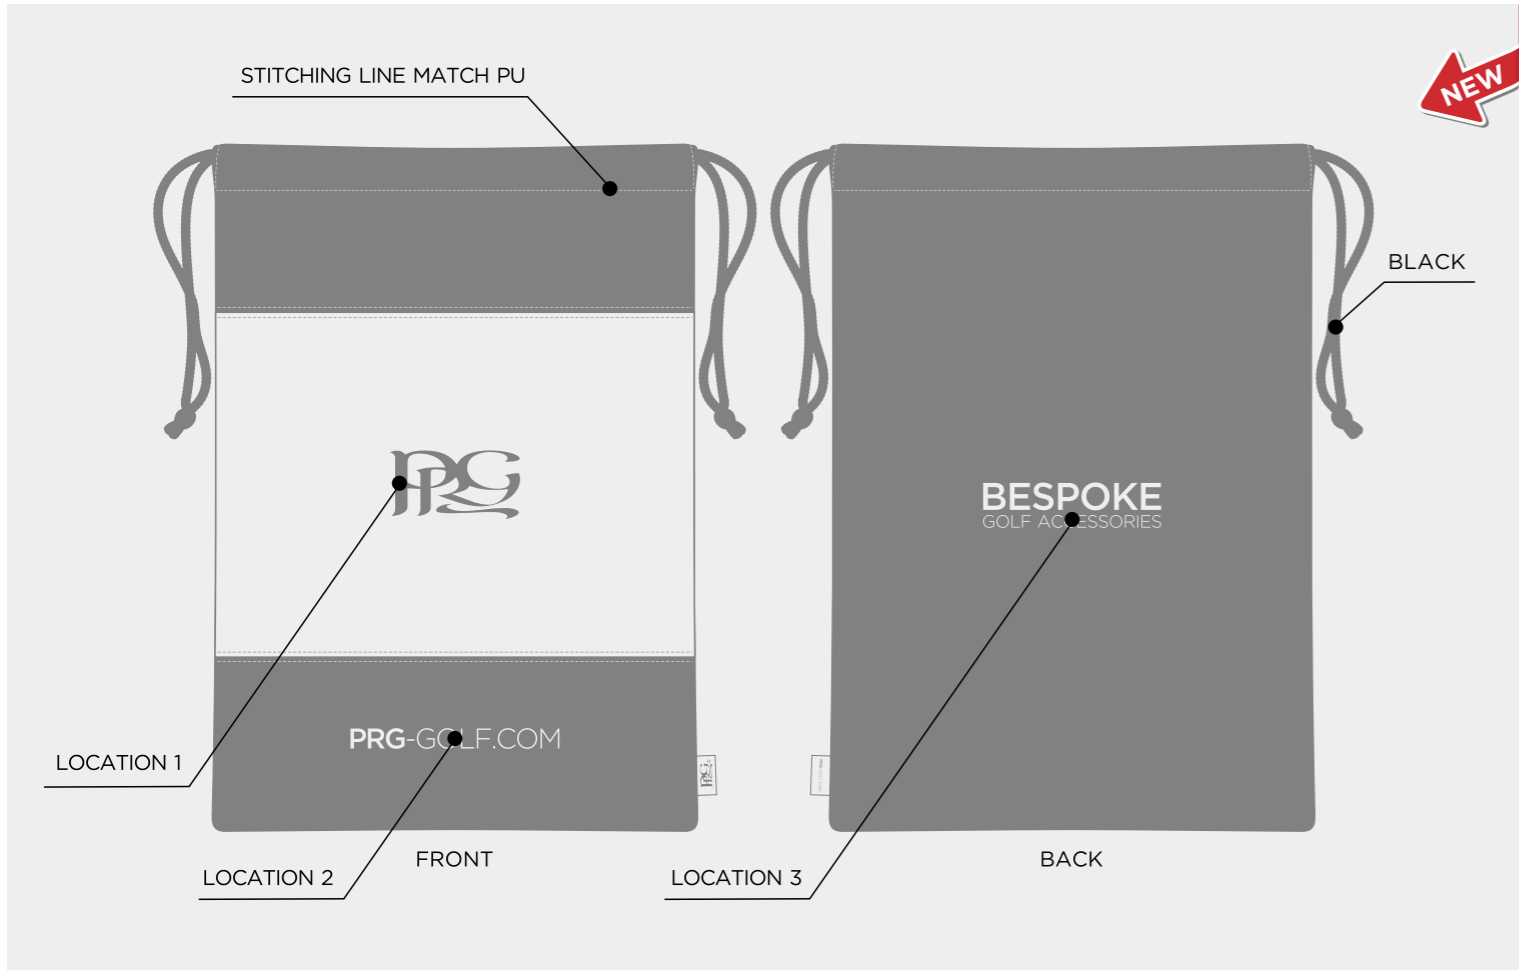

HORIZON DELUXE SHOE BAG