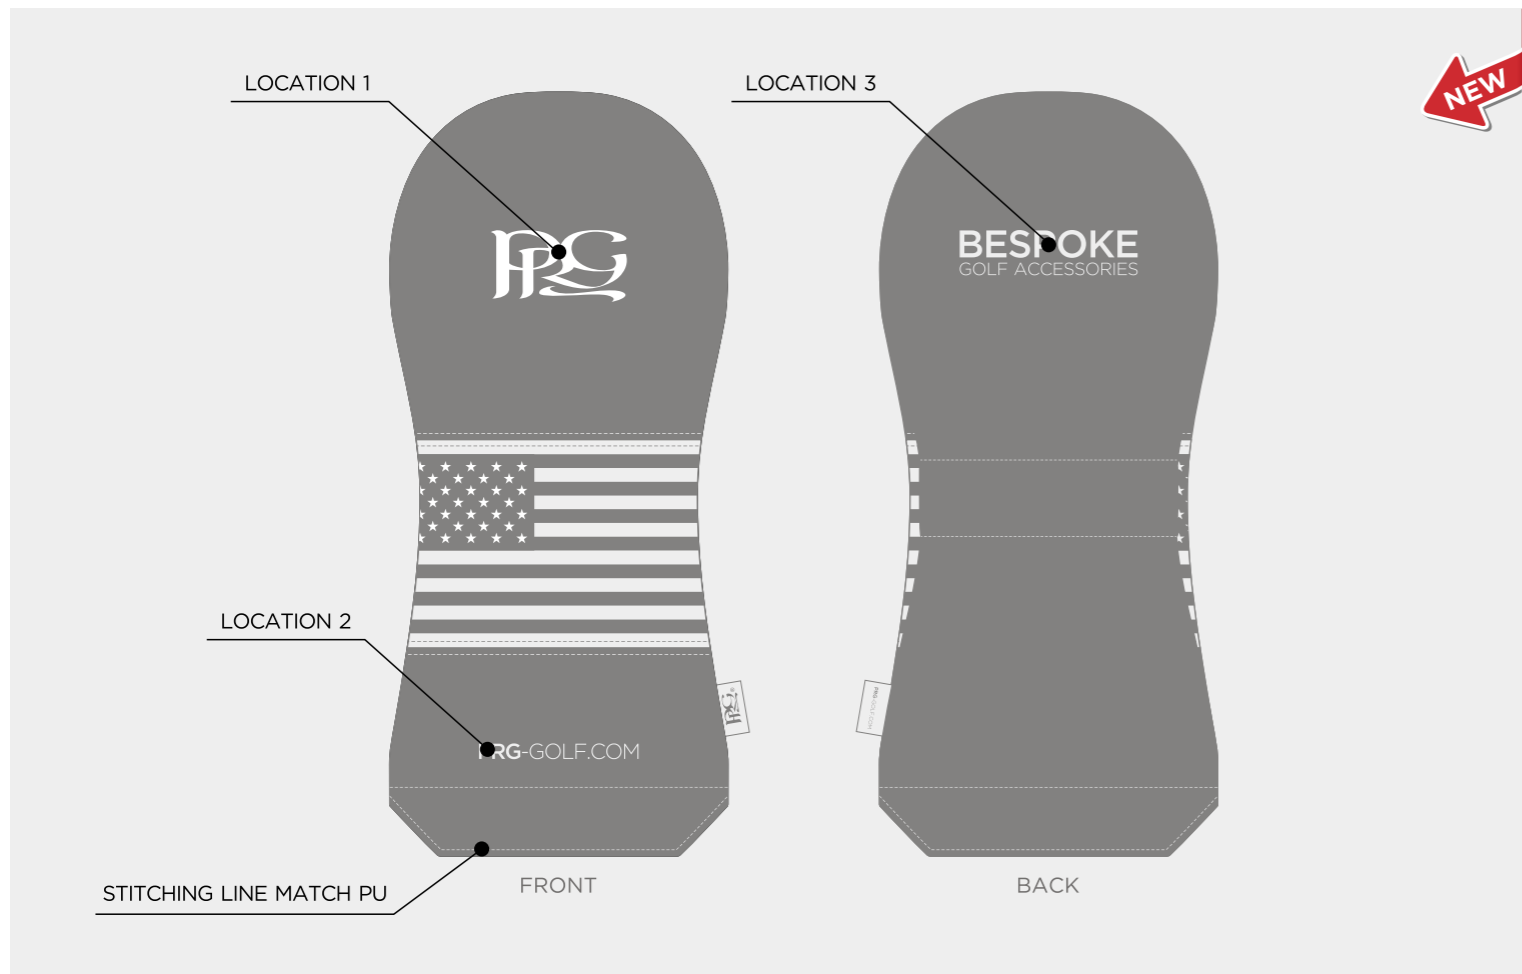

PATRIOT VINTAGE WOOD COVER

NEW