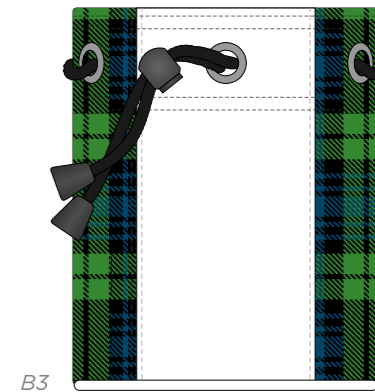

TARTAN DELUXE TOTE BAG

ELITE
COLOUR

TARTAN
COLOUR