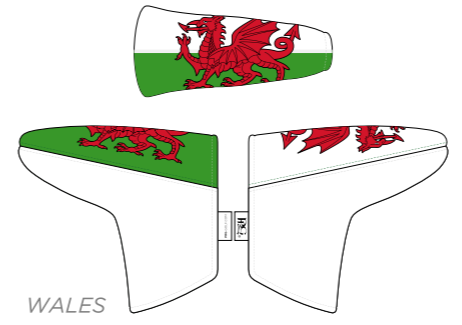

PATRIOT VINTAGE WOOD COVER

NEW

USA

DENMARK

CANADA

UK

IRELAND

SCOTLAND

WALES

ELITE COLOUR

WHITE	NAVY 282C	RED 186C	GREEN 347C
-------	-----------	----------	------------

PATRIOT BLADE PUTTER COVER

NEW

ELITE COLOUR

WHITE	NAVY 282C	RED 186C	GREEN 347C
-------	-----------	----------	------------