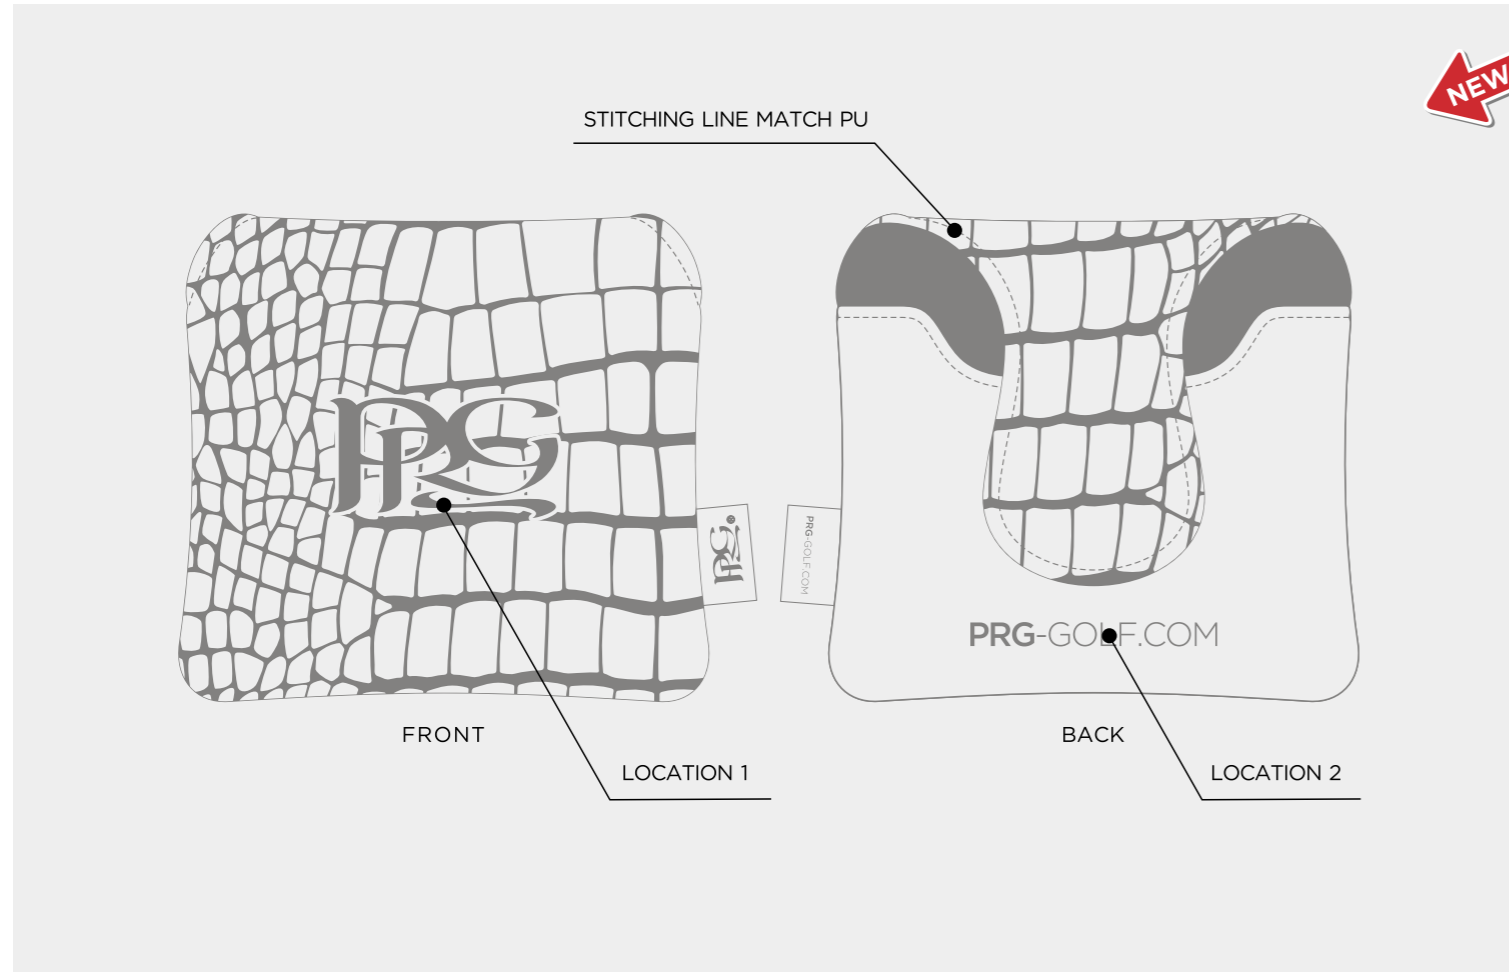

GATOR TWO-TONE VINTAGE MALLET PUTTER COVER

NEW