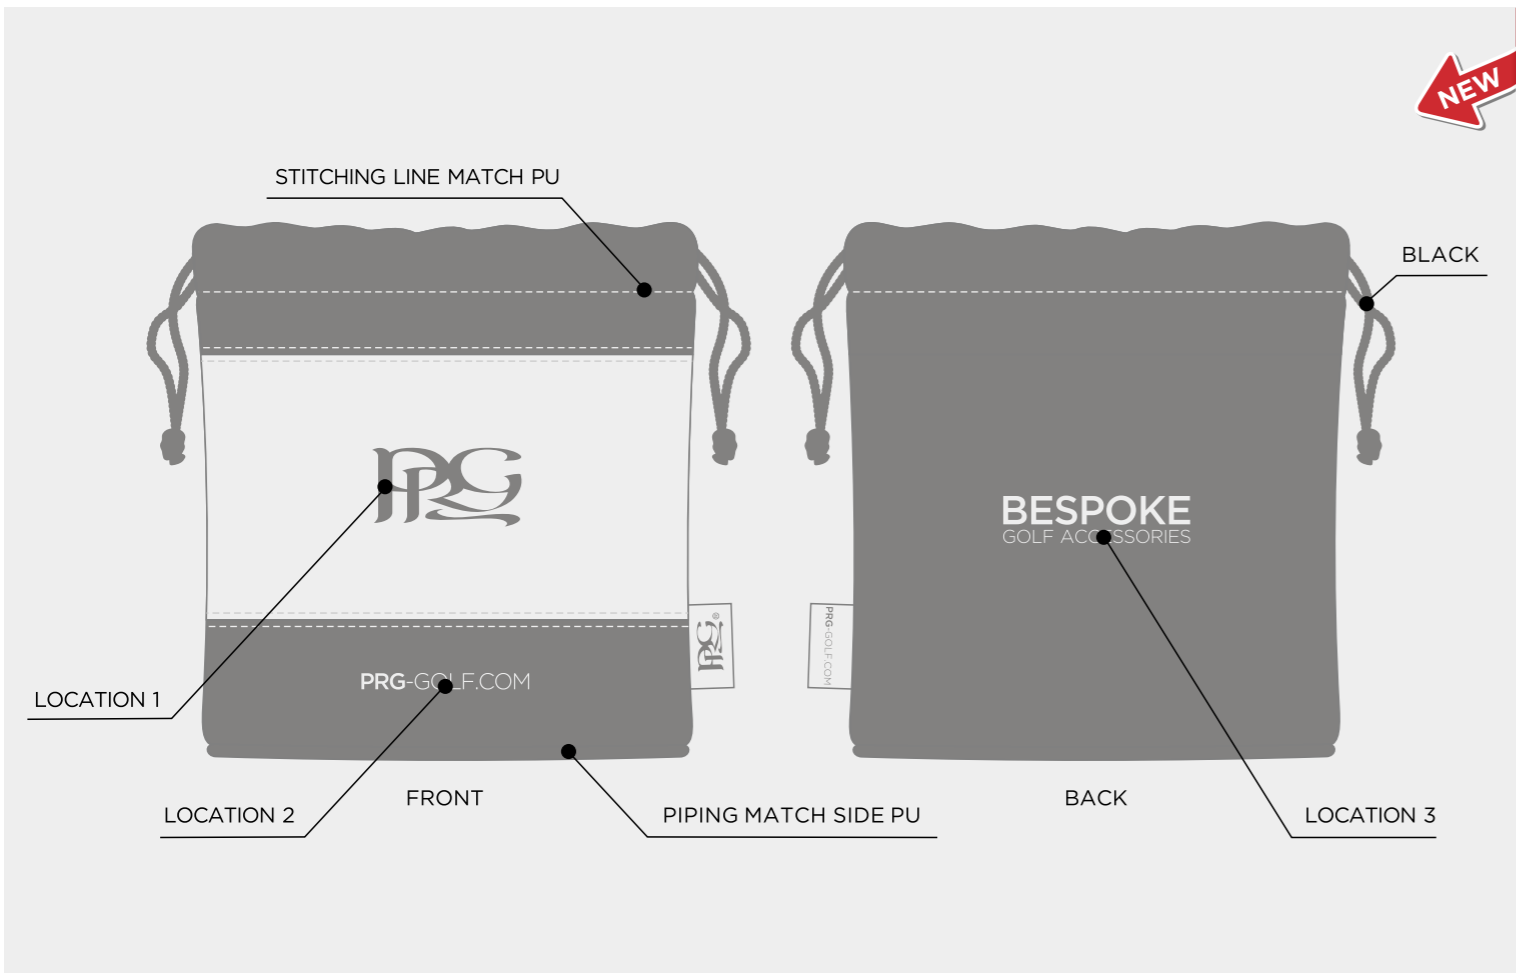

HORIZON POUCH TOTE BAG

1. ELITE COLOUR
2. WHITE
   - BLACK
   - COOL GRAY 10 C
   - 2380C
   - NAVY 282C
   - ROYAL BLUE 662C
   - HUNTER GREEN 567C
   - TAN
   - RED 186C
   - GREEN 347C
   - PINK 231C
   - LIGHT BLUE 542C