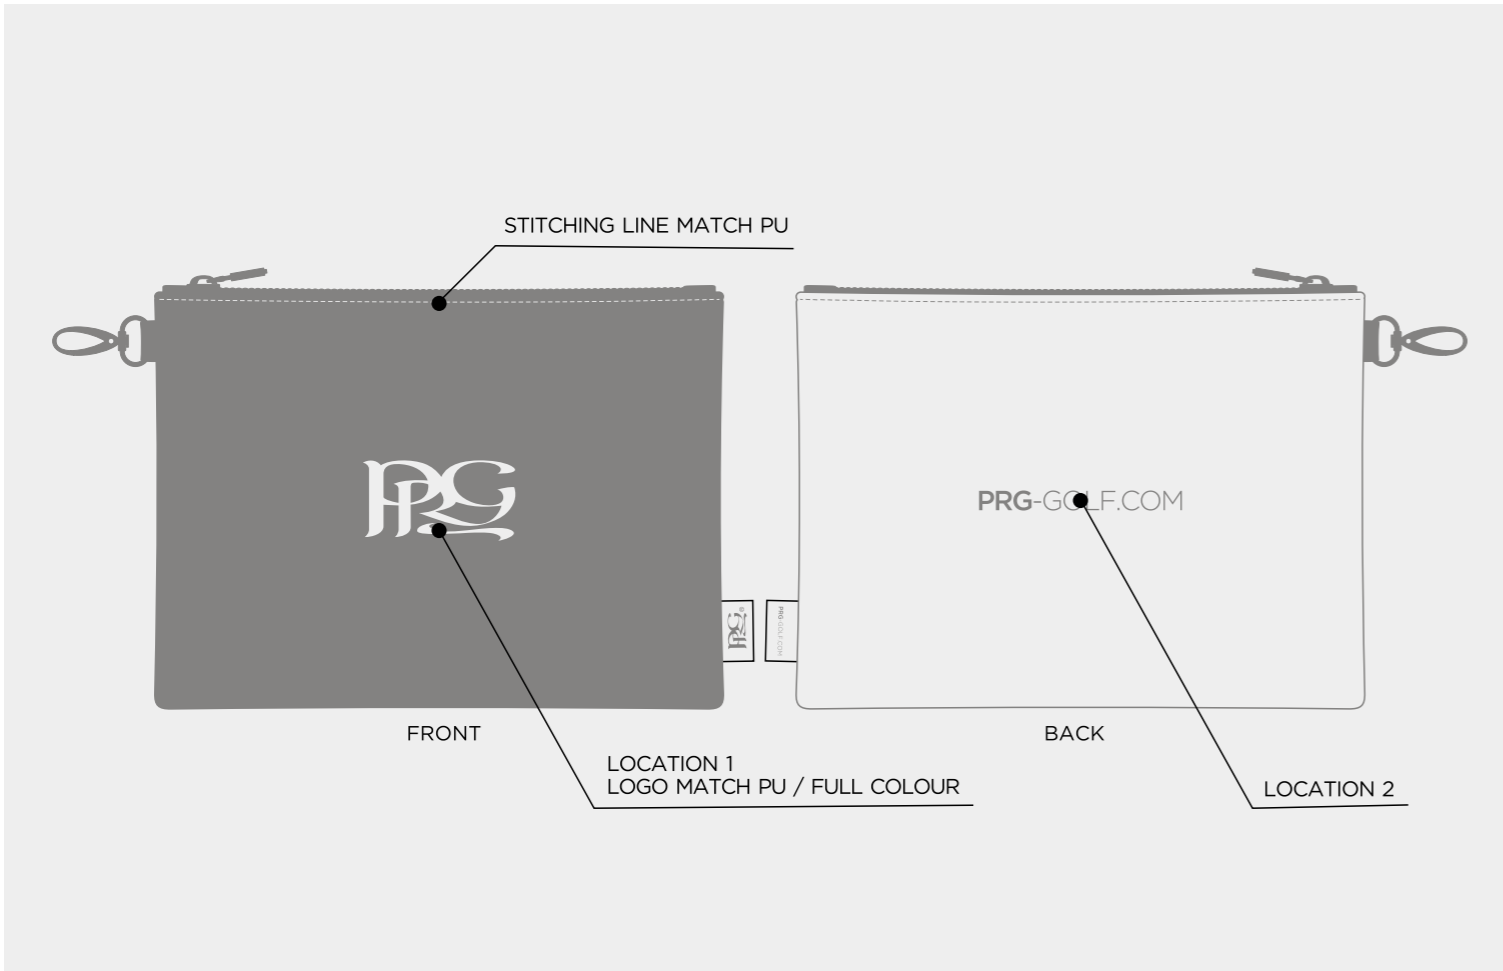

CUSTOM TWO-TONE PREMIUM ZIP TOTE