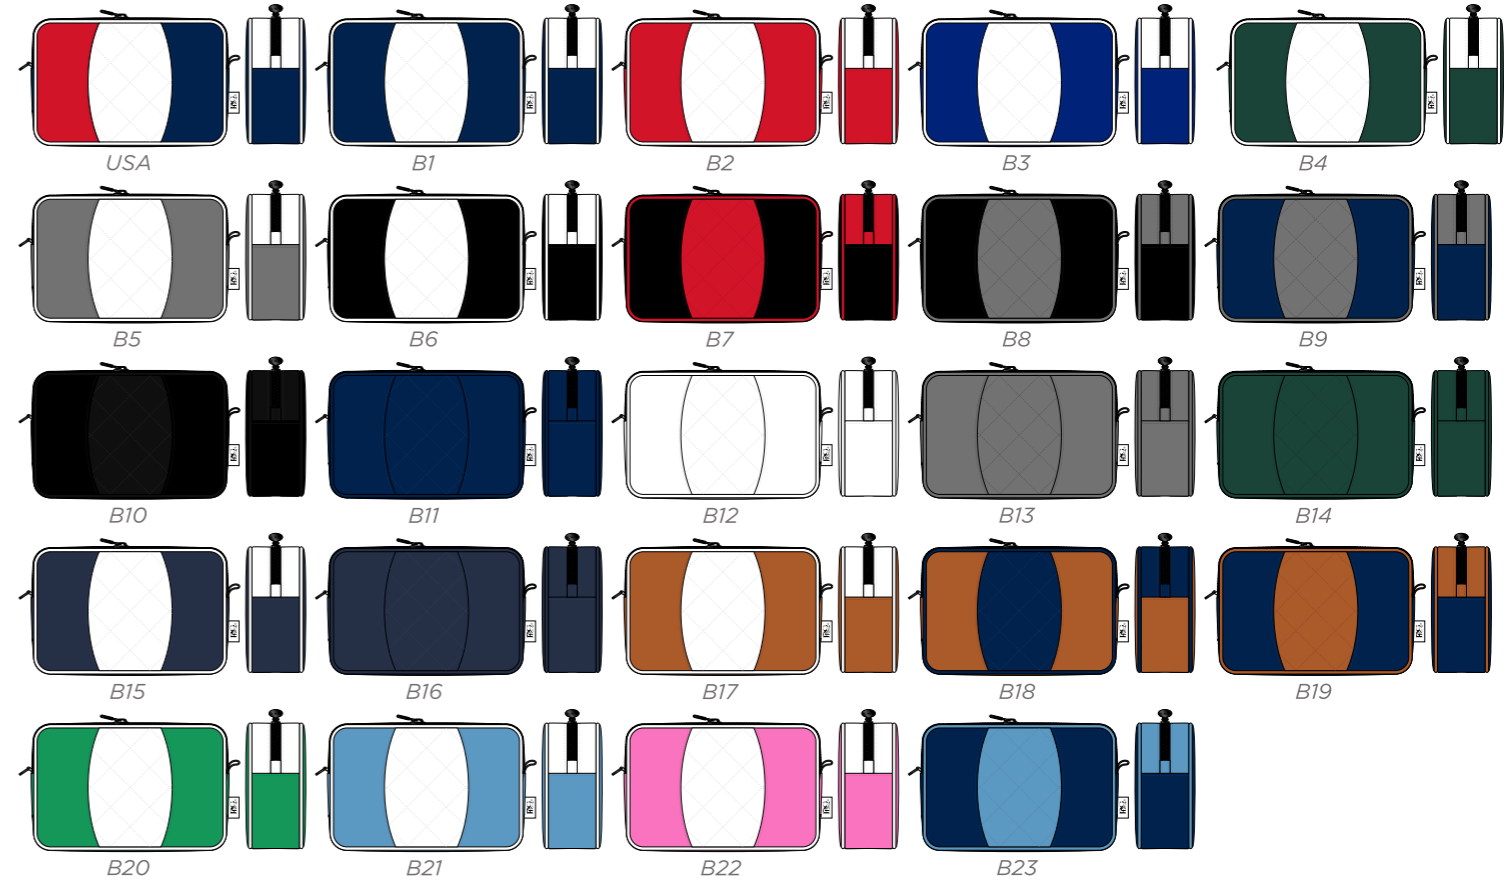

CONTINENTAL MALLET PUTTER COVER

CONTINENTAL SPIDER MALLET

CONTINENTAL VINTAGE MALLET PUTTER COVER

ELITE COLOUR	WHITE	BLACK	COOL GRAY 10 C	2380C	NAVY 282C	ROYAL BLUE 662C	HUNTER GREEN 567C	TAN	RED 186C	GREEN 347C	PINK 231C	LIGHT BLUE 542C

CONTINENTAL ALIGNMENT STICK COVER

CONTINENTAL PREMIUM ZIP TOTE

CONTINENTAL LUXURY ZIP TOTE

ELITE COLOUR	WHITE	BLACK	COOL GRAY 10 C	2380C	NAVY 282C	ROYAL BLUE 662C	HUNTER GREEN 567C	TAN	RED 186C	GREEN 347C	PINK 231C	LIGHT BLUE 542C
--------------	-------	-------	----------------	-------	-----------	-----------------	-------------------	-----	----------	------------	-----------	-----------------