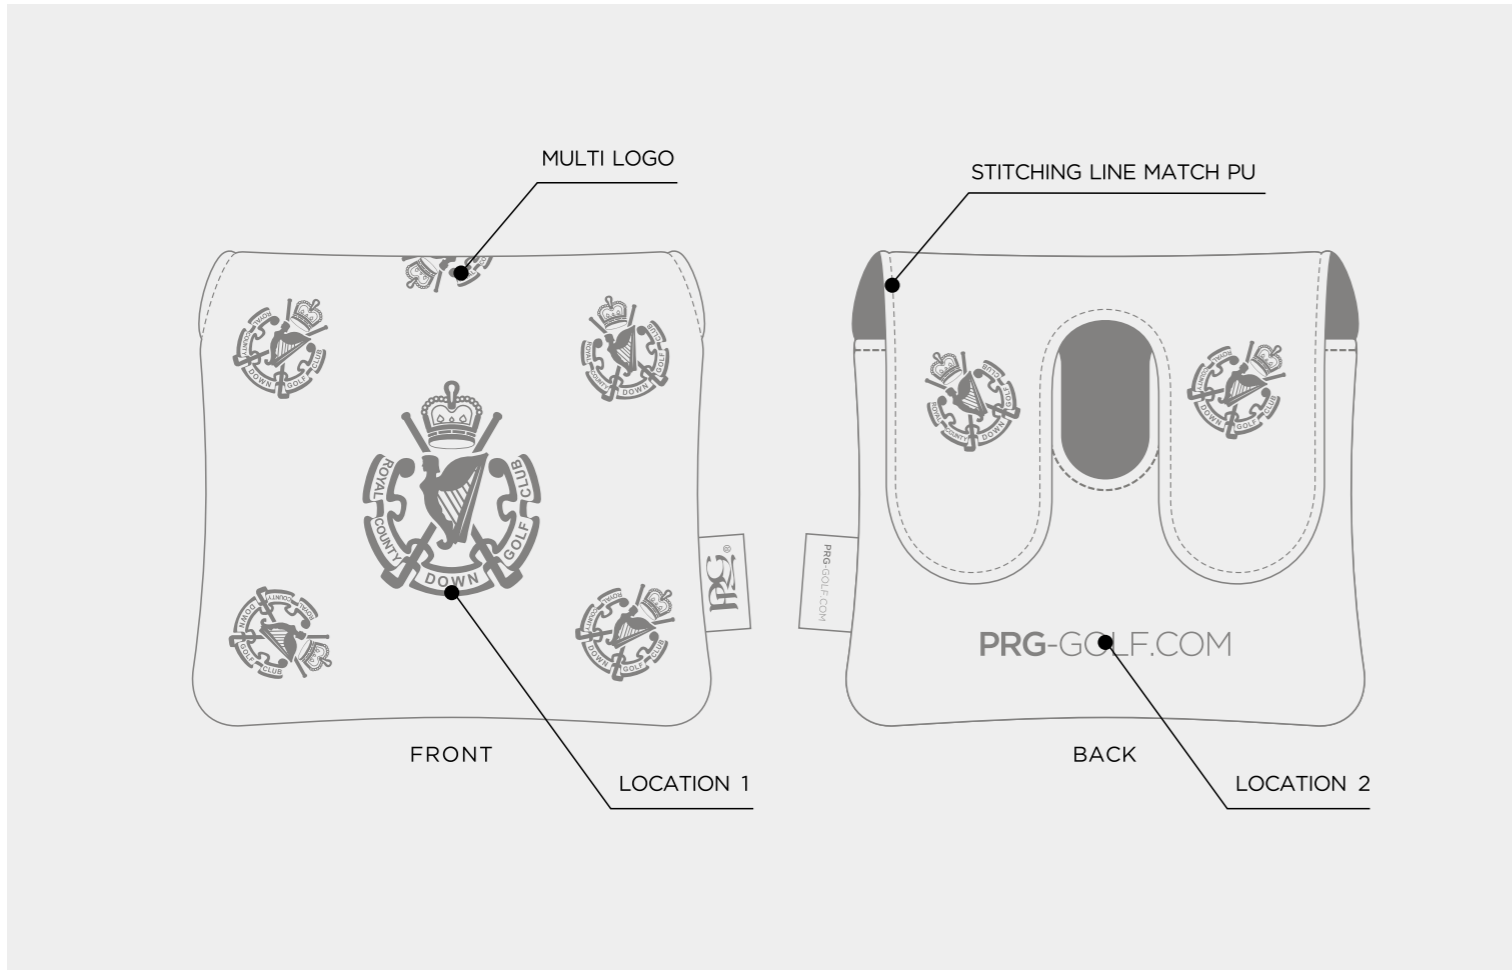

CUSTOM VINTAGE CENTER SHAFT MALLET PUTTER COVER

ELITE COLOUR	WHITE	BLACK	COOL GRAY 10 C	2380C	NAVY 282C	ROYAL BLUE 662C	HUNTER GREEN 567C	TAN	RED 186C	GREEN 347C	PINK 231C	LIGHT BLUE 542C