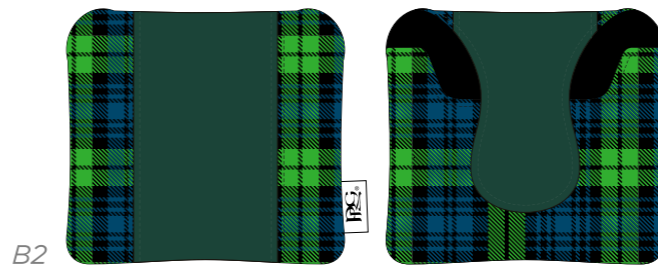

TARTAN COLOUR

GREEN

BLACK

TARTAN BLADE PUTTER COVER

NEW

ELITE COLOUR

- BLACK
- WHITE
- COOL GRAY 10 C
- HUNTER GREEN 567C

TARTAN COLOUR

- GREEN
- BLACK

TARTAN VINTAGE MALLET PUTTER COVER

ELITE COLOUR

TARTAN COLOUR

TARTAN PREMIUM TOTE BAG

ELITE COLOUR

BLACK

WHITE