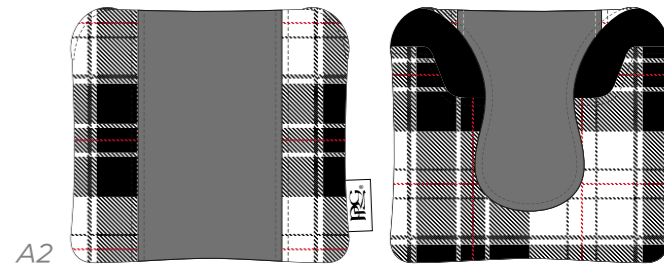

TARTAN VINTAGE MALLET PUTTER COVER

ELITE COLOUR

TARTAN COLOUR