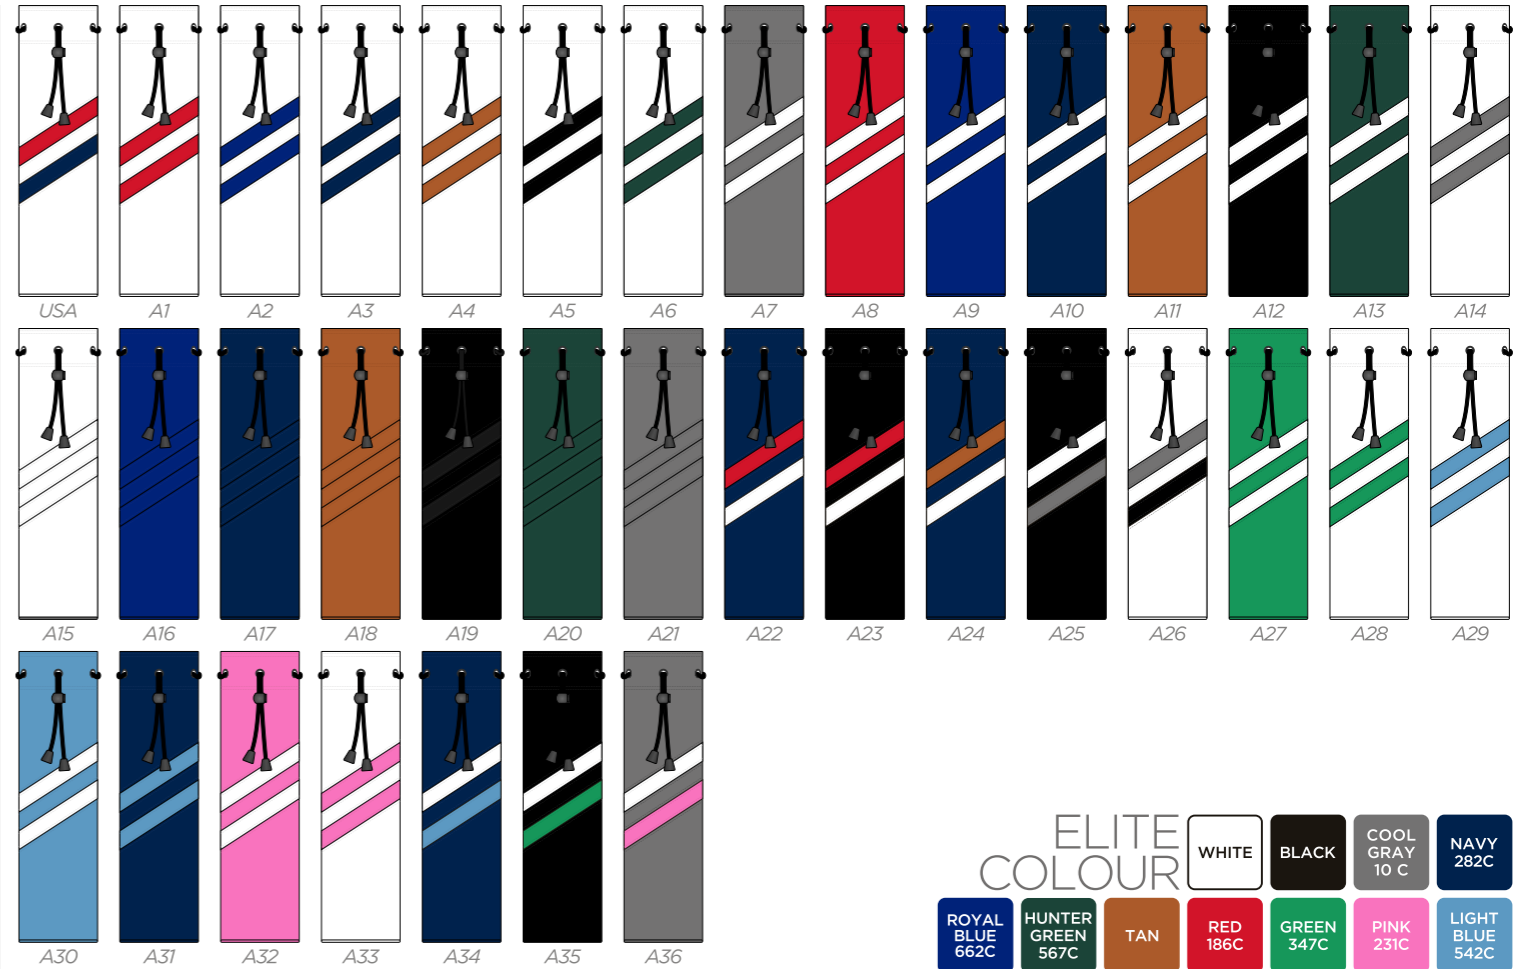

TRACK WINE TOTE BAG

FRONT

LOCATION
LOGO MATCH PU / FULL COLOUR

BACK

STITCHING LINE MATCH PU

PIPING MATCH SIDE PU