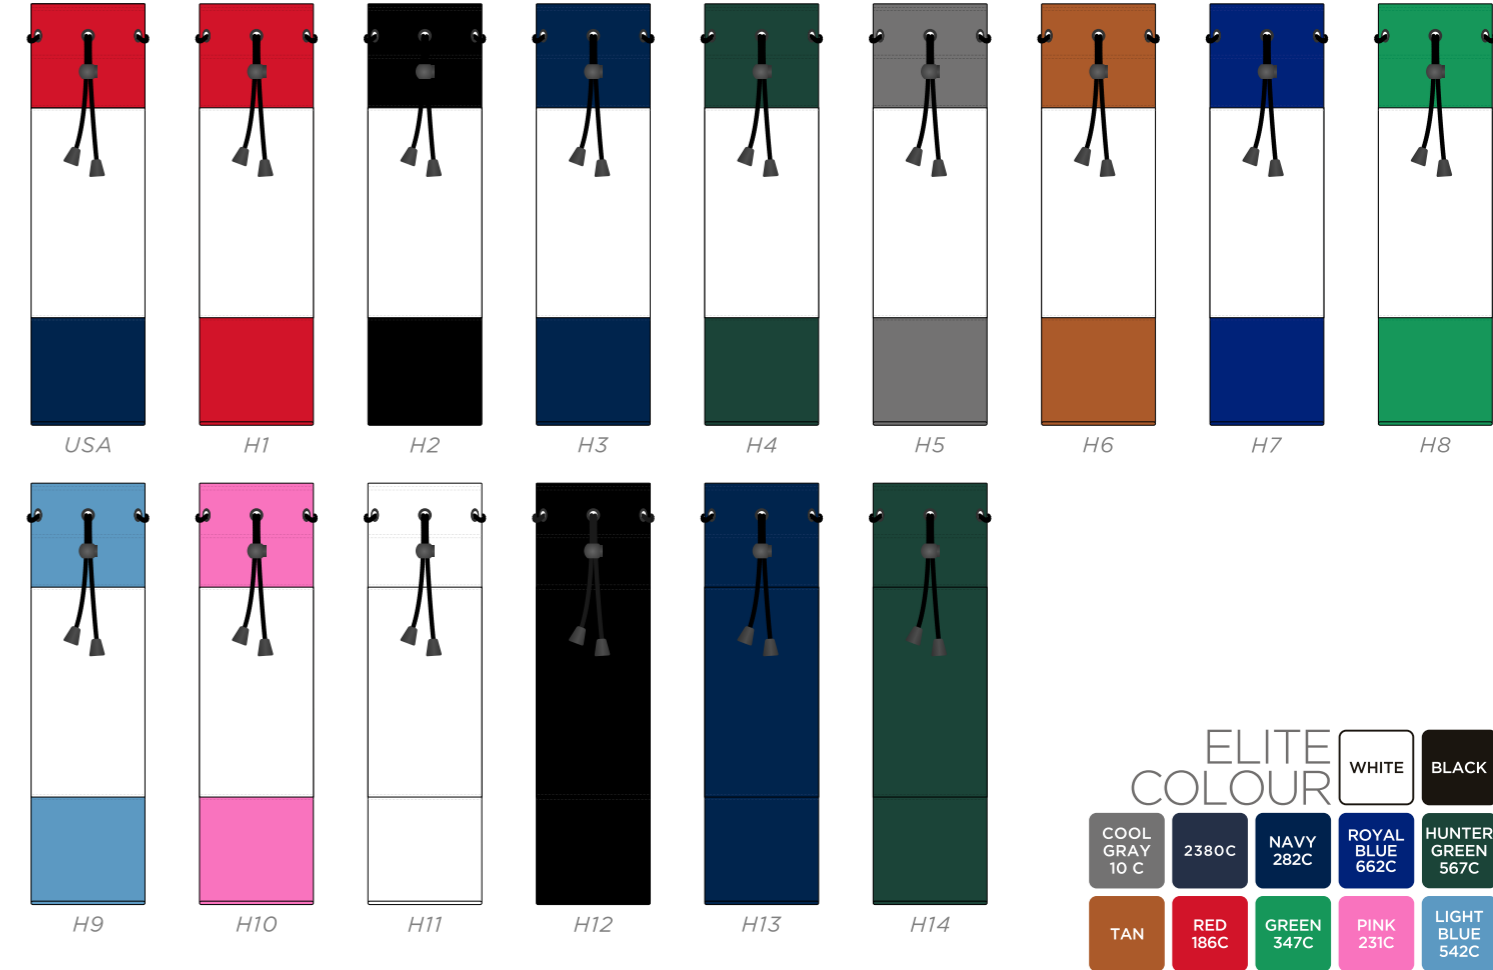

HORIZON BLADE PUTTER COVER

NEW

ELITE COLOUR

COOL GRAY 10 C	2380C	NAVY 282C	ROYAL BLUE 662C	HUNTER GREEN 567C	WHITE	BLACK
TAN	RED 186C	GREEN 347C	PINK 231C	LIGHT BLUE 542C		

HORIZON VINTAGE MALLET PUTTER COVER

HORIZON ALIGNMENT STICK COVER

HORIZON PREMIUM TOTE BAG

HORIZON POUCH TOTE BAG

- ELITE COLOUR
- WHITE
 - BLACK
 - COOL GRAY 10 C
 - 2380C
 - NAVY 282C
 - ROYAL BLUE 662C
 - HUNTER GREEN 567C
 - TAN
 - RED 186C
 - GREEN 347C
 - PINK 231C
 - LIGHT BLUE 542C

HORIZON DELUXE SHOE BAG

HORIZON WINE TOTE BAG

HORIZON DELUXE TOTE BAG

- ELITE COLOUR
- WHITE
 - BLACK
 - COOL GRAY 10 C
 - 2380C
 - NAVY 282C
 - ROYAL BLUE 662C
 - HUNTER GREEN 567C
 - TAN
 - RED 186C
 - GREEN 347C
 - PINK 231C
 - LIGHT BLUE 542C

A4

NEW

A5

NEW

A6

NEW

ELITE COLOUR

WHITE	BLACK	2380C	NAVY 282C	HUNTER GREEN 567C	TAN
-------	-------	-------	-----------	-------------------	-----