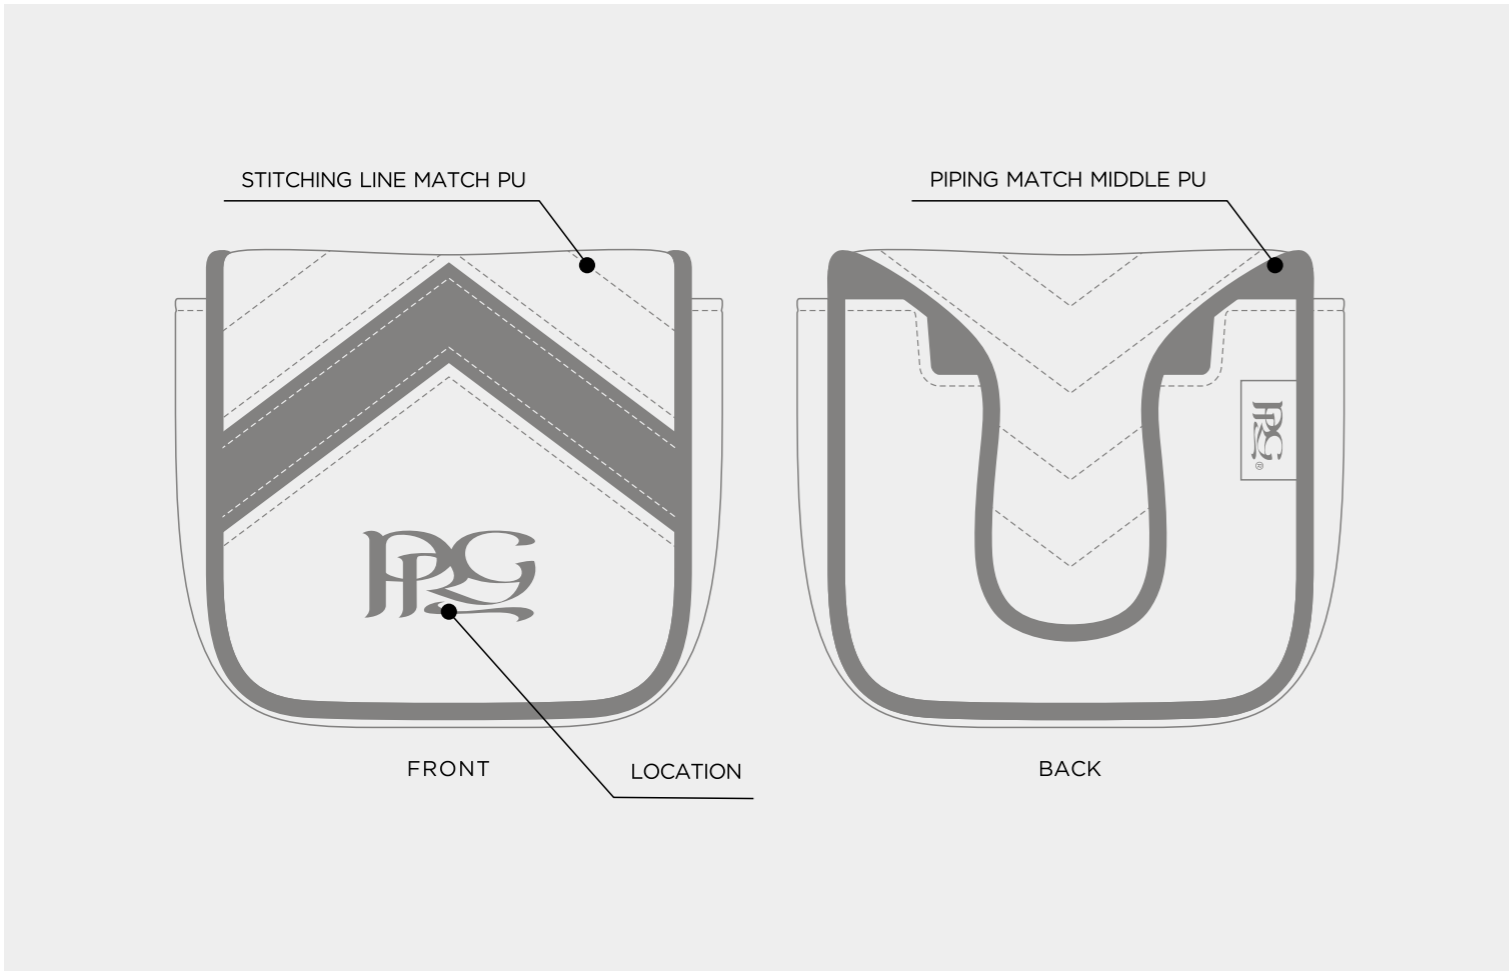

FUSION VINTAGE WOOD COVER

FUSION BLADE PUTTER COVER

FUSION Mallet Putter Cover

FUSION SPIDER MALLET PUTTER COVER

FUSION VINTAGE MALLET PUTTER COVER

FUSION PREMIUM TOTE BAG

ELITE COLOUR	
WHITE	BLACK
COOL GRAY 10 C	2380C
NAVY 282C	ROYAL BLUE 662C
HUNTER GREEN 567C	TAN
RED 186C	GREEN 347C
PINK 231C	LIGHT BLUE 542C