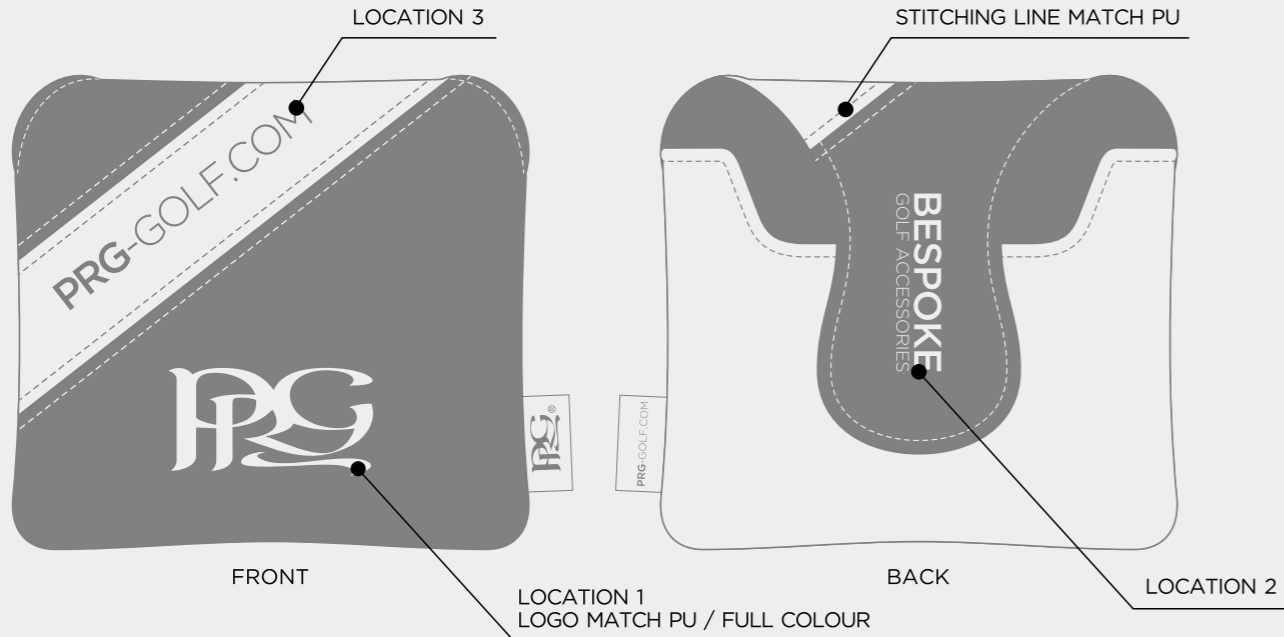

COLLEGE DELUXE TOTE BAG

COLLEGE PREMIUM ZIP TOTE

COLLEGE PREMIUM SHOE BAG

COLLEGE TWO-TONE VINTAGE WOOD COVER

COLLEGE TWO-TONE VINTAGE Mallet Putter Cover

NEW

COLLEGE TWO-TONE PREMIUM TOTE BAG

WHITE	BLACK	COOL GRAY 10 C	2380C	NAVY 282C	ROYAL BLUE 662C
HUNTER GREEN 567C	TAN	RED 186C	GREEN 347C	PINK 231C	LIGHT BLUE 542C