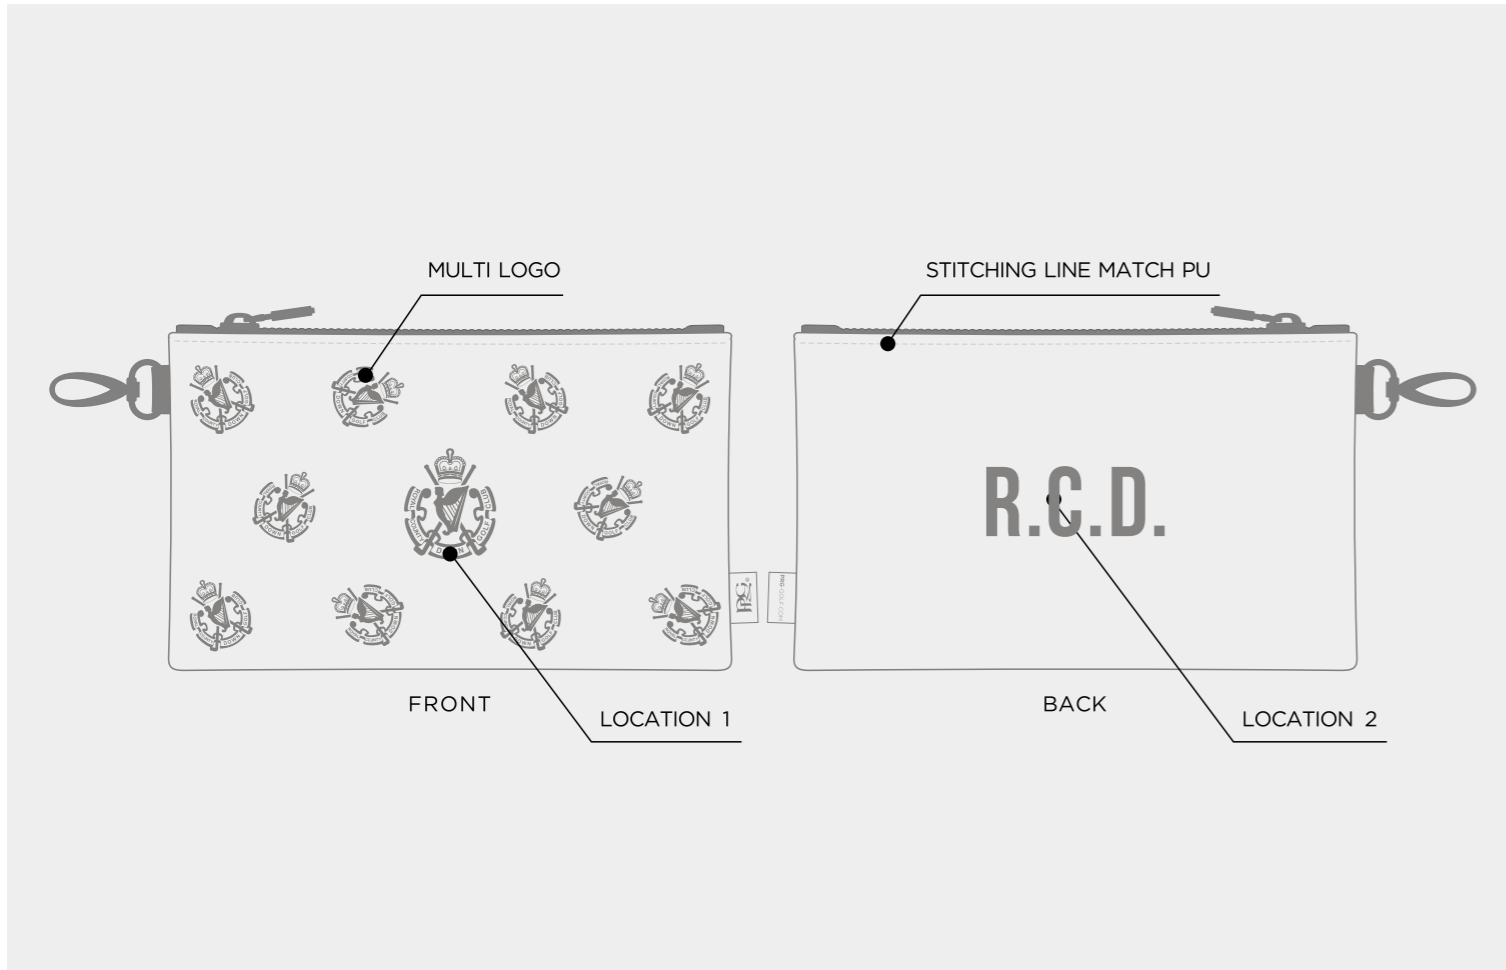

CUSTOM TOUR POUCH TOTE BAG

CUSTOM DELUXE SHOE BAG

CUSTOM DELUXE WINE TOTE BAG

CUSTOM DELUXE TOTE BAG

CUSTOM PREMIUM ZIP TOTE

CUSTOM ZIP POUCH

CUSTOM GLOVE CASE

- ELITE COLOUR
- WHITE
 - BLACK
 - COOL GRAY 10 C
 - 2380C
 - NAVY 282C
 - ROYAL BLUE 662C
 - HUNTER GREEN 567C
 - TAN
 - RED 186C
 - GREEN 347C
 - PINK 231C
 - LIGHT BLUE 542C