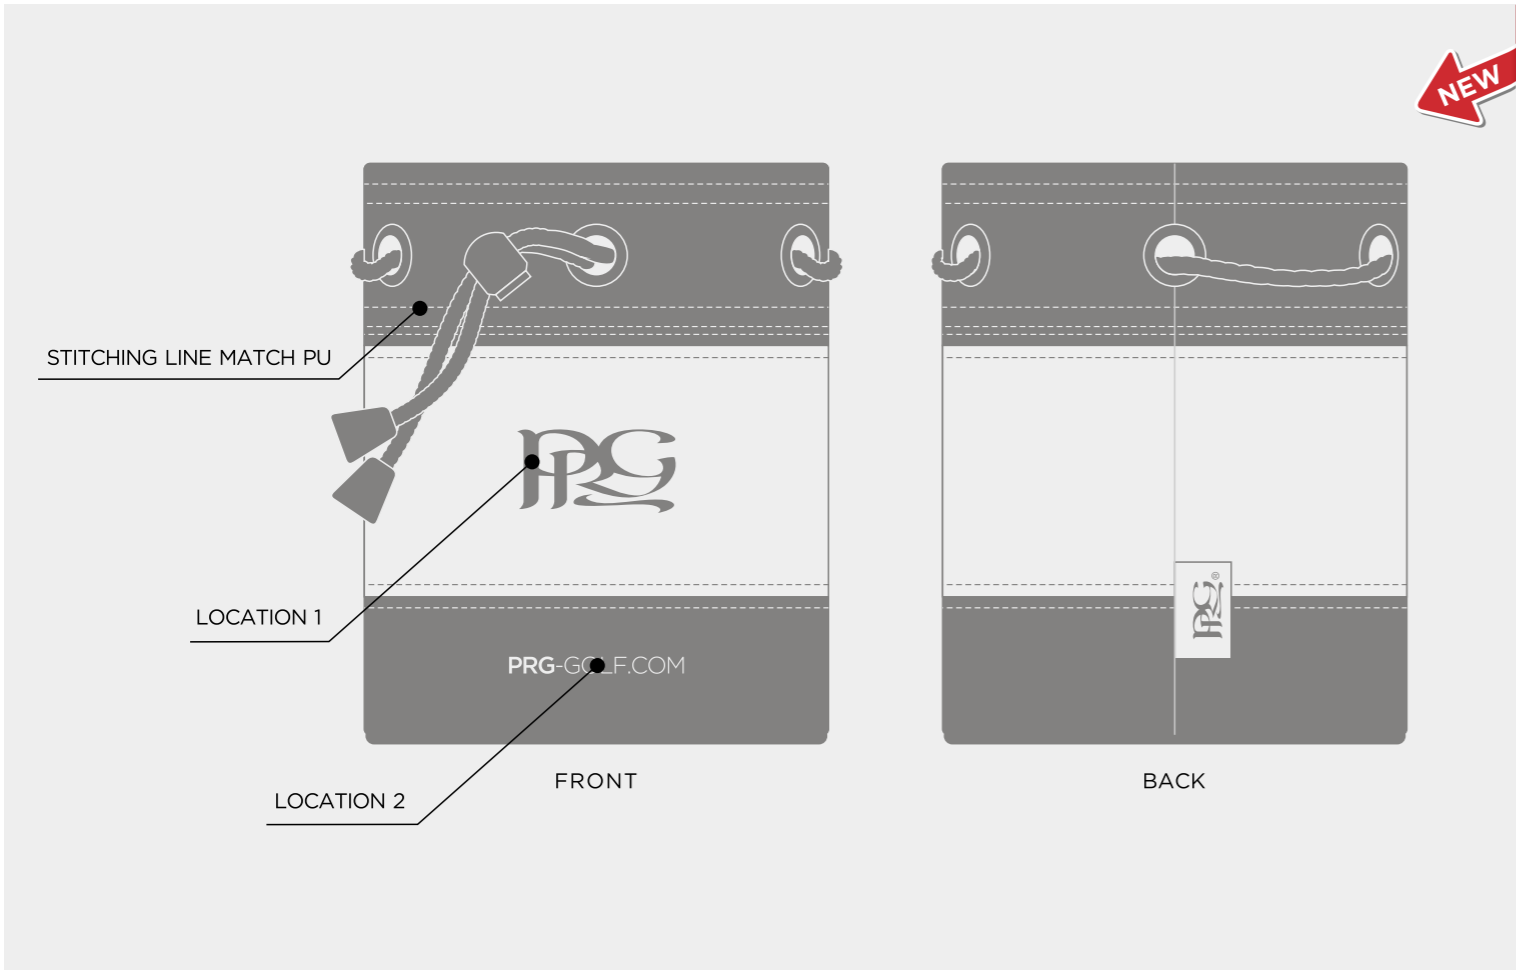

HORIZON DELUXE TOTE BAG

1. ELITE COLOUR
2. WHITE
   - BLACK
   - COOL GRAY 10 C
   - 2380C
   - NAVY 282C
   - ROYAL BLUE 662C
   - HUNTER GREEN 567C
   - TAN
   - RED 186C
   - GREEN 347C
   - PINK 231C
   - LIGHT BLUE 542C