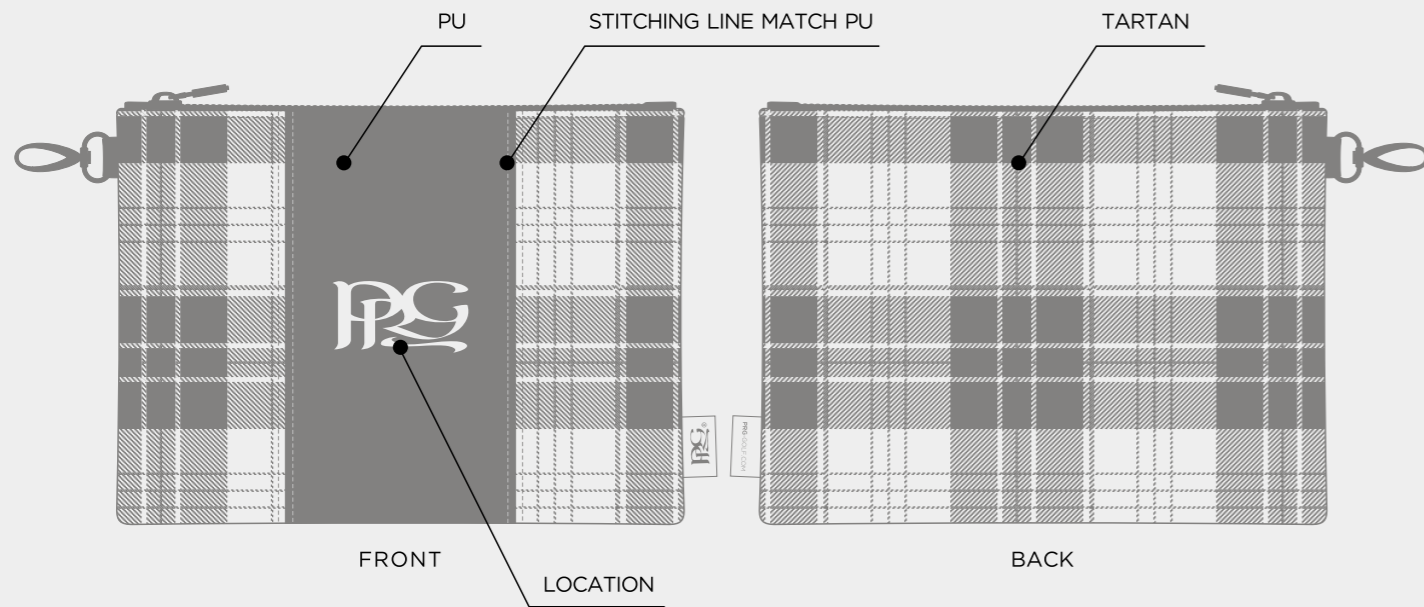

ELITE COLOUR

TARTAN COLOUR

TARTAN DELUXE TOTE BAG

ELITE
COLOUR

TARTAN
COLOUR

TARTAN PREMIUM ZIP TOTE

NEW

Studio Collection Camo