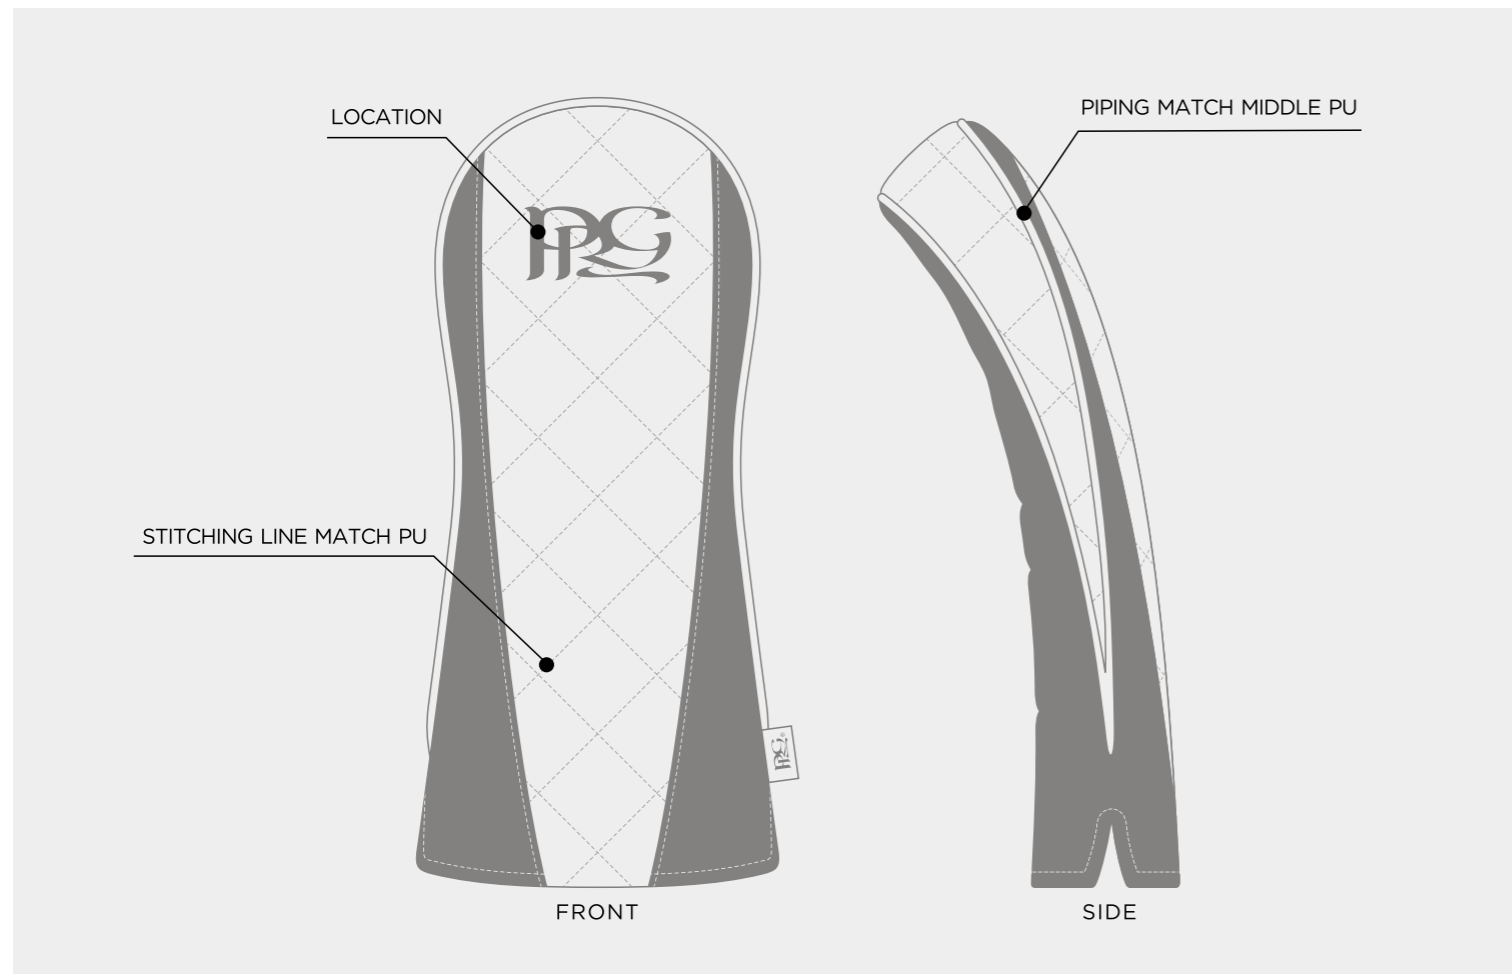

FUSION WINE TOTE BAG

FUSION DELUXE TOTE BAG

FUSION PREMIUM ZIP TOTE

FUSION LUXURY ZIP TOTE

FUSION PREMIUM SHOE BAG

CONTINENTAL WOOD COVER

- ELITE COLOUR
- WHITE
 - BLACK
 - COOL GRAY 10 C
 - 2380C
 - NAVY 282C
 - ROYAL BLUE 662C
 - HUNTER GREEN 567C
 - TAN
 - RED 186C
 - GREEN 347C
 - PINK 231C
 - LIGHT BLUE 542C