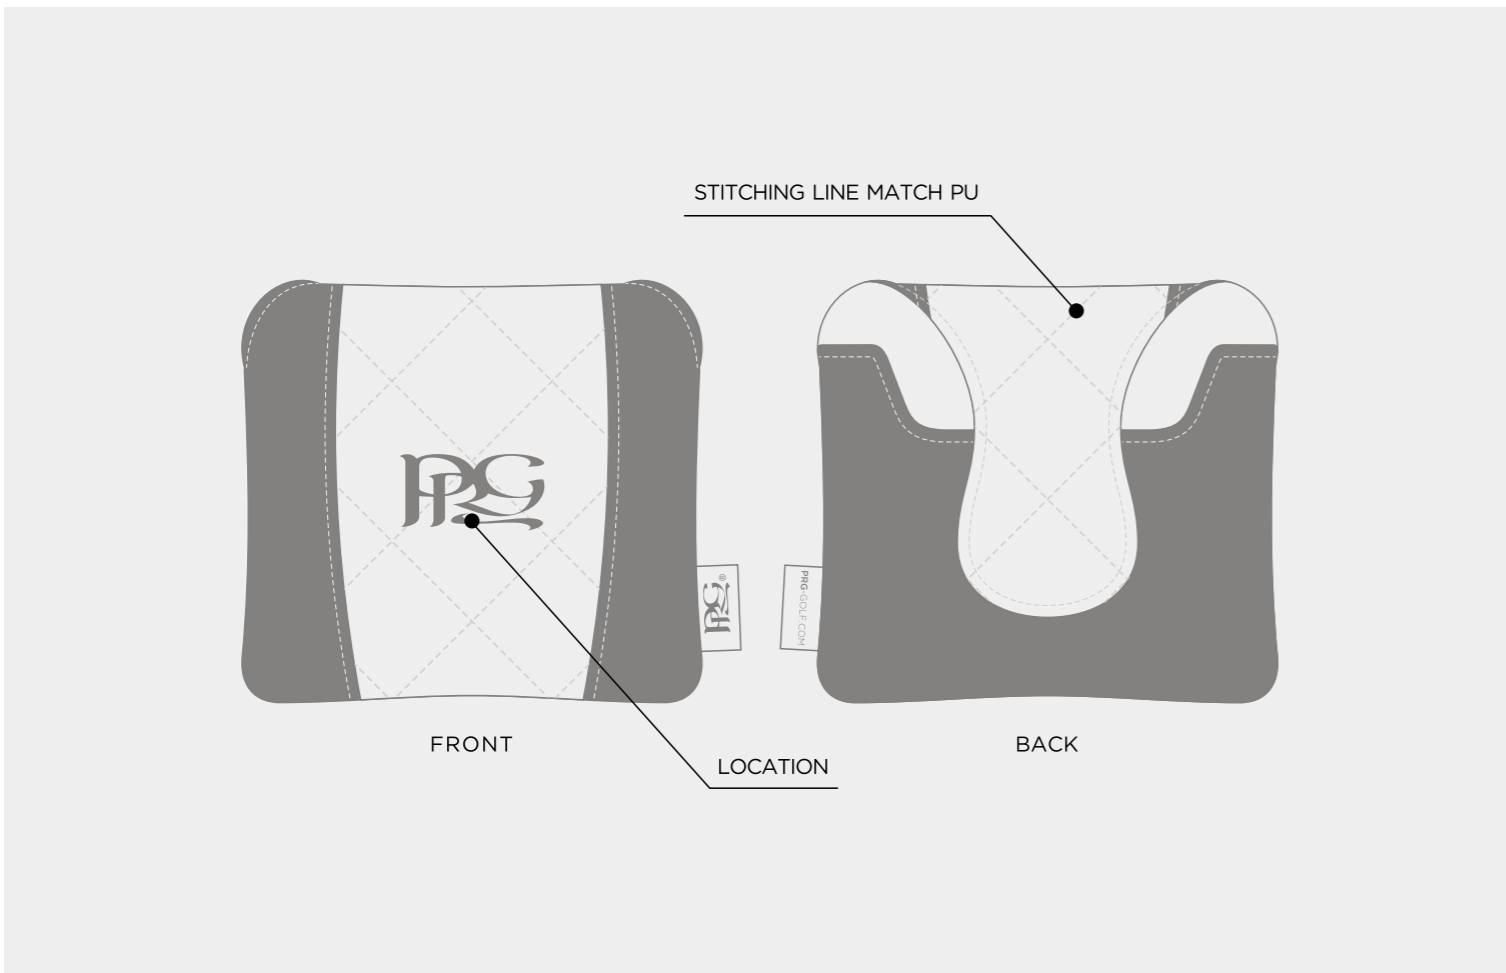

CONTINENTAL VINTAGE MALLET PUTTER COVER

ELITE COLOUR	WHITE	BLACK	COOL GRAY 10 C	2380C	NAVY 282C	ROYAL BLUE 662C	HUNTER GREEN 567C	TAN	RED 186C	GREEN 347C	PINK 231C	LIGHT BLUE 542C