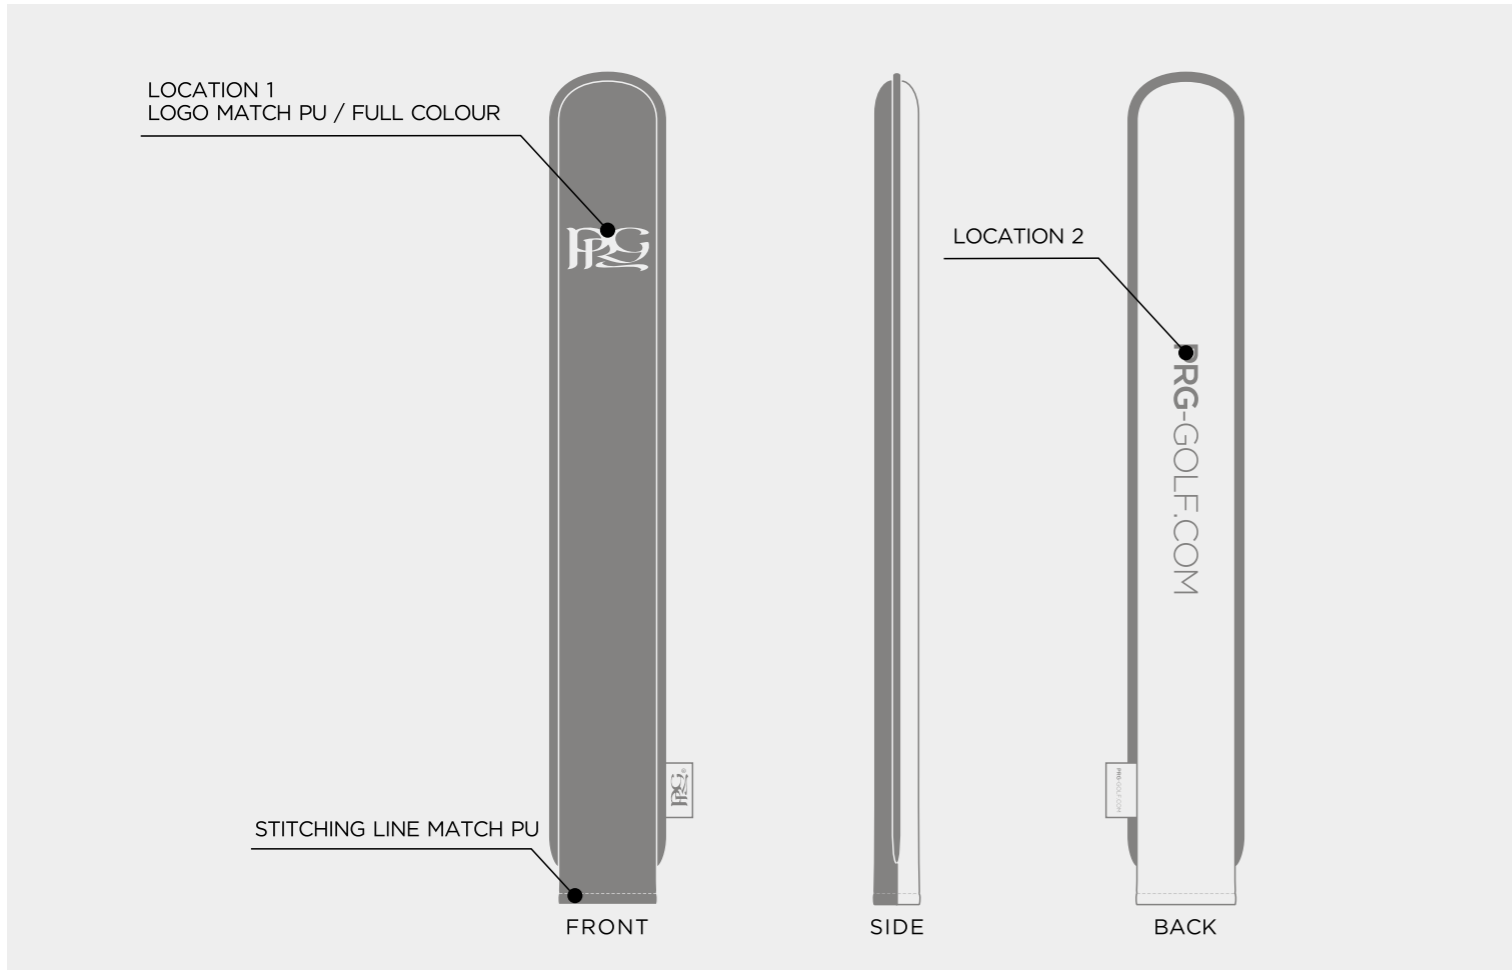

CUSTOM TWO-TONE BLADE PUTTER COVER

CUSTOM TWO-TONE VINTAGE MALLET PUTTER COVER

CUSTOM TWO-TONE VINTAGE CENTER SHAFT MALLET PUTTER COVER

CUSTOM TWO-TONE ALIGNMENT STICK COVER

ELITE COLOUR					
NAVY 282C	ROYAL BLUE 662C	HUNTER GREEN 567C	WHITE	BLACK	COOL GRAY 10 C
		TAN	RED 186C	GREEN 347C	