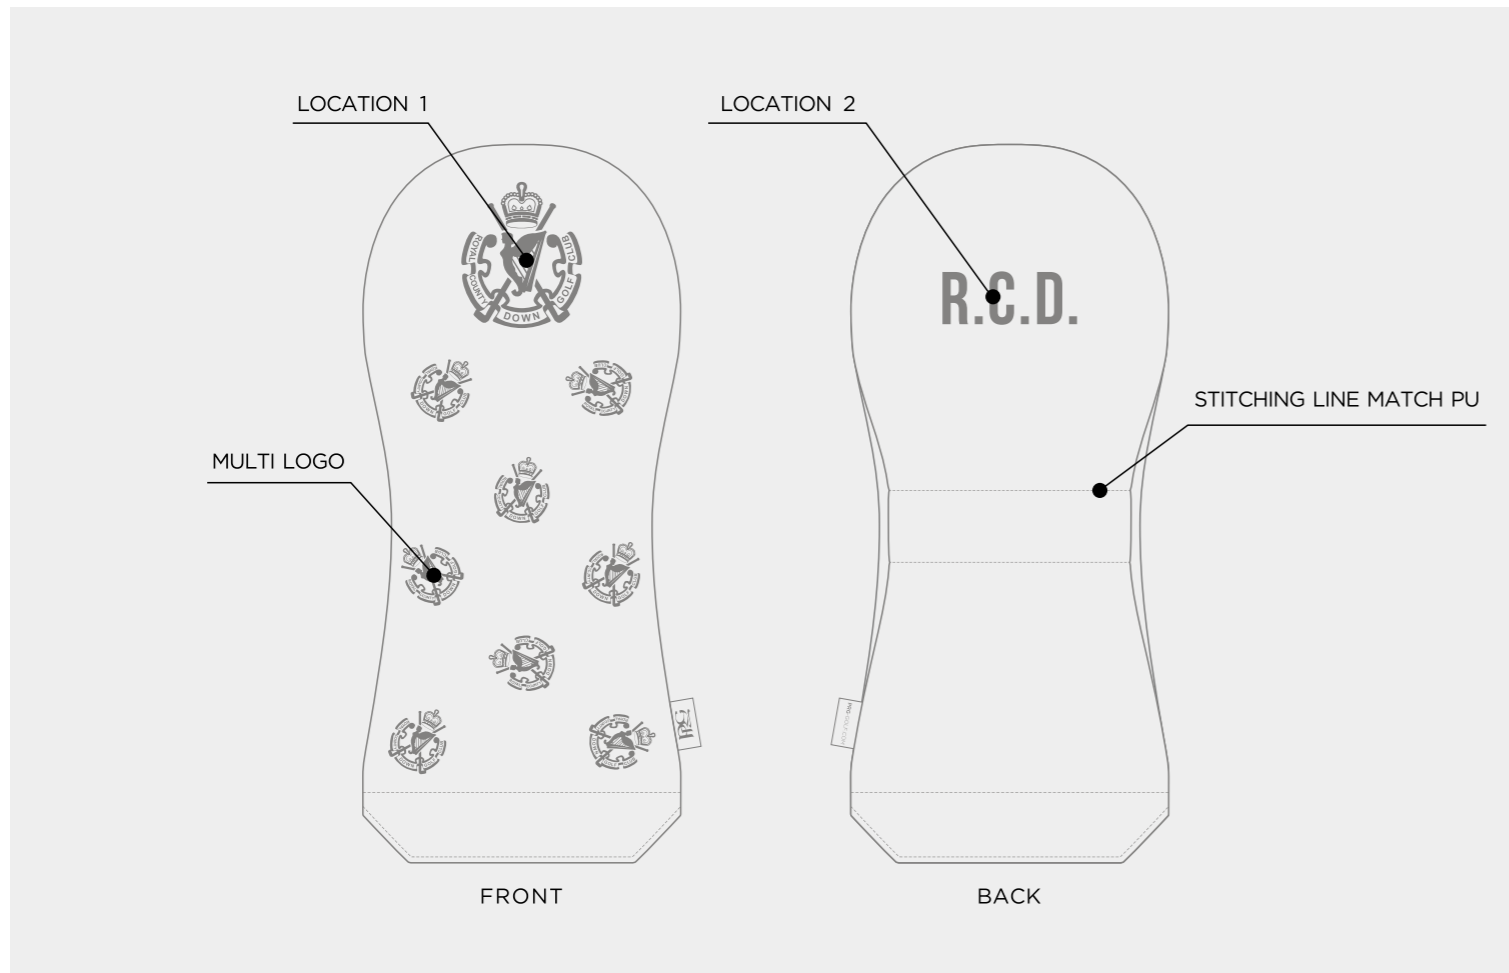

CUSTOM VINTAGE WOOD COVER