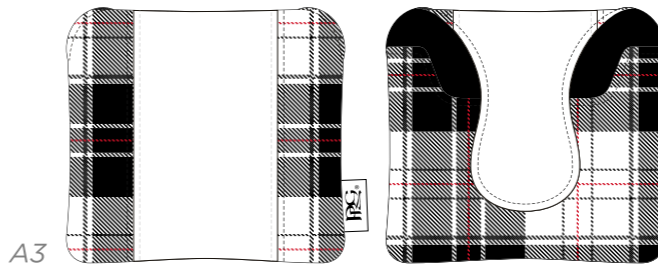

TARTAN VINTAGE MALLET PUTTER COVER

ELITE COLOUR

TARTAN COLOUR