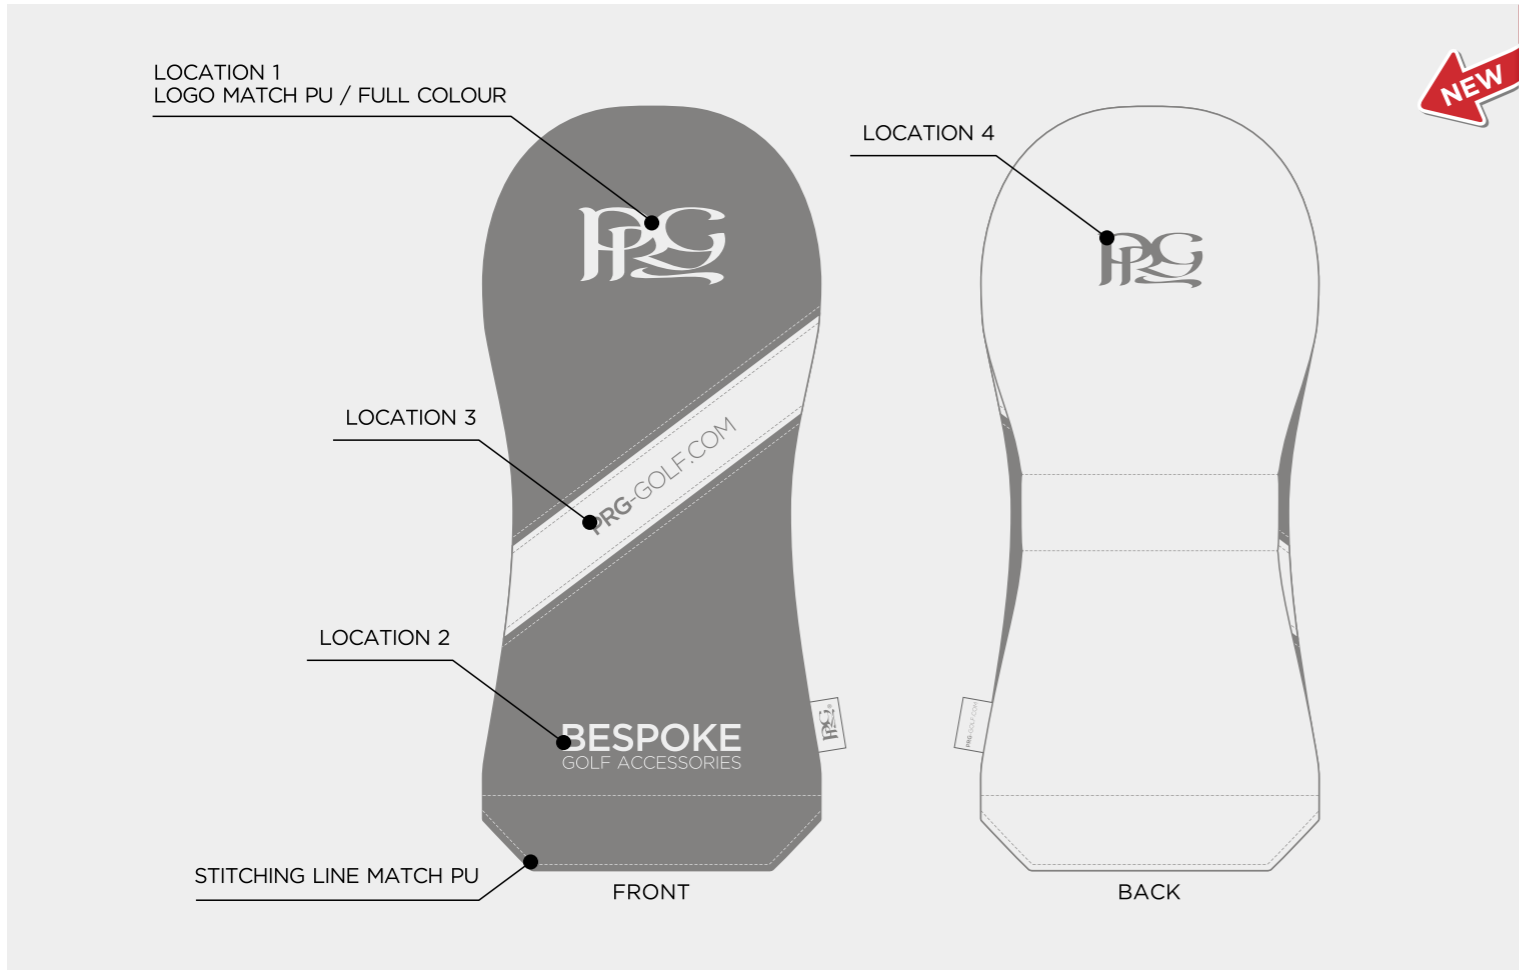

COLLEGE DELUXE TOTE BAG

COLLEGE PREMIUM ZIP TOTE

COLLEGE PREMIUM SHOE BAG

COLLEGE TWO-TONE VINTAGE WOOD COVER

COLLEGE TWO-TONE VINTAGE Mallet Putter Cover

NEW

COLLEGE TWO-TONE PREMIUM TOTE BAG

WHITE	BLACK	COOL GRAY 10 C	2380C	NAVY 282C	ROYAL BLUE 662C
HUNTER GREEN 567C	TAN	RED 186C	GREEN 347C	PINK 231C	LIGHT BLUE 542C