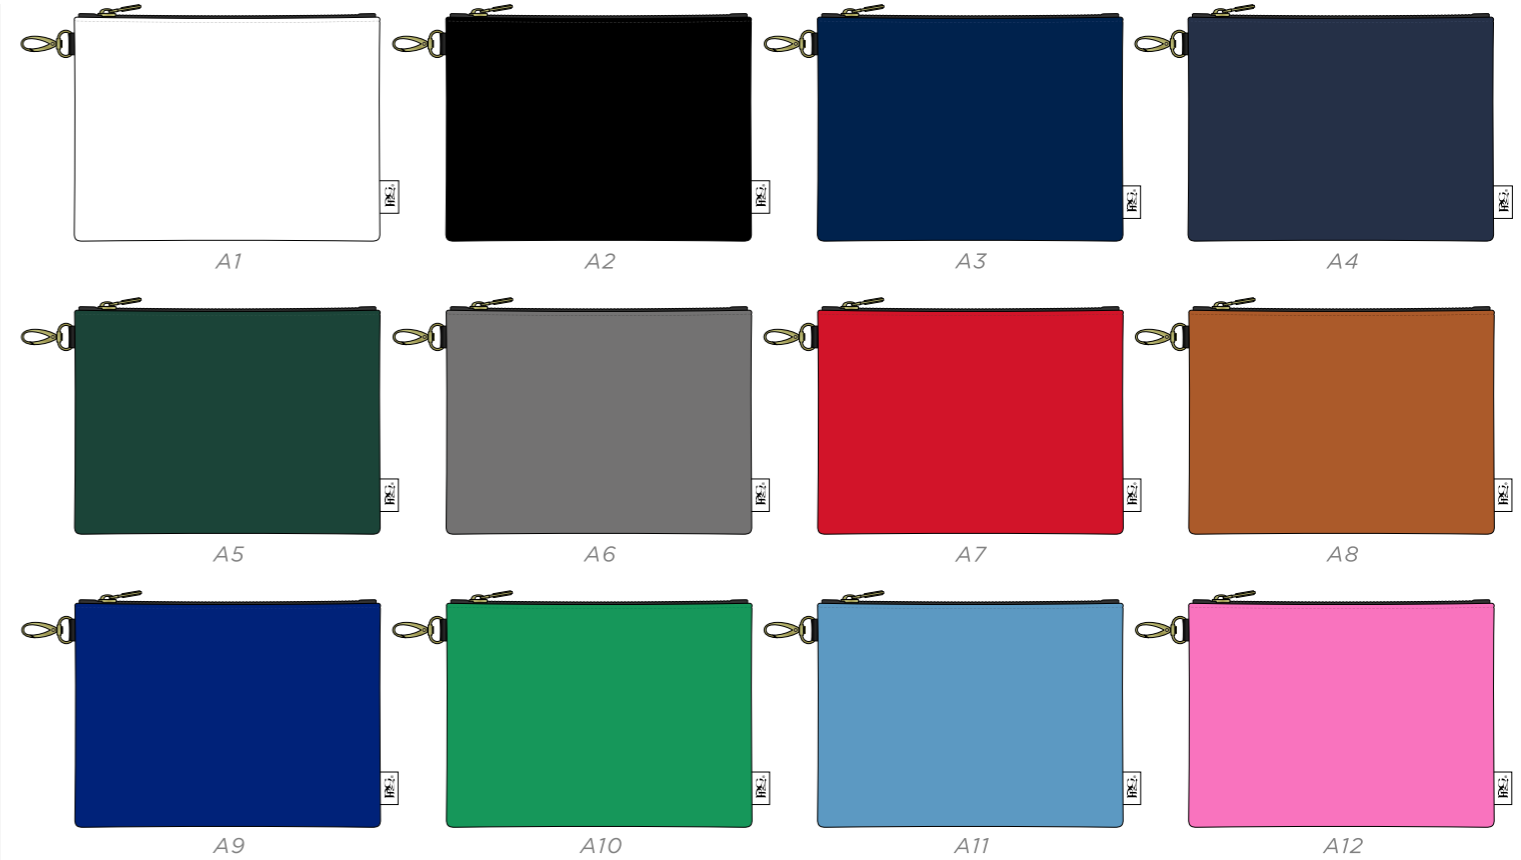

CUSTOM TOUR POUCH TOTE BAG

CUSTOM DELUXE SHOE BAG

CUSTOM DELUXE WINE TOTE BAG

CUSTOM DELUXE TOTE BAG

CUSTOM PREMIUM ZIP TOTE

CUSTOM ZIP POUCH

CUSTOM GLOVE CASE

- ELITE COLOUR
- WHITE
 - BLACK
 - COOL GRAY 10 C
 - 2380C
 - NAVY 282C
 - ROYAL BLUE 662C
 - HUNTER GREEN 567C
 - TAN
 - RED 186C
 - GREEN 347C
 - PINK 231C
 - LIGHT BLUE 542C