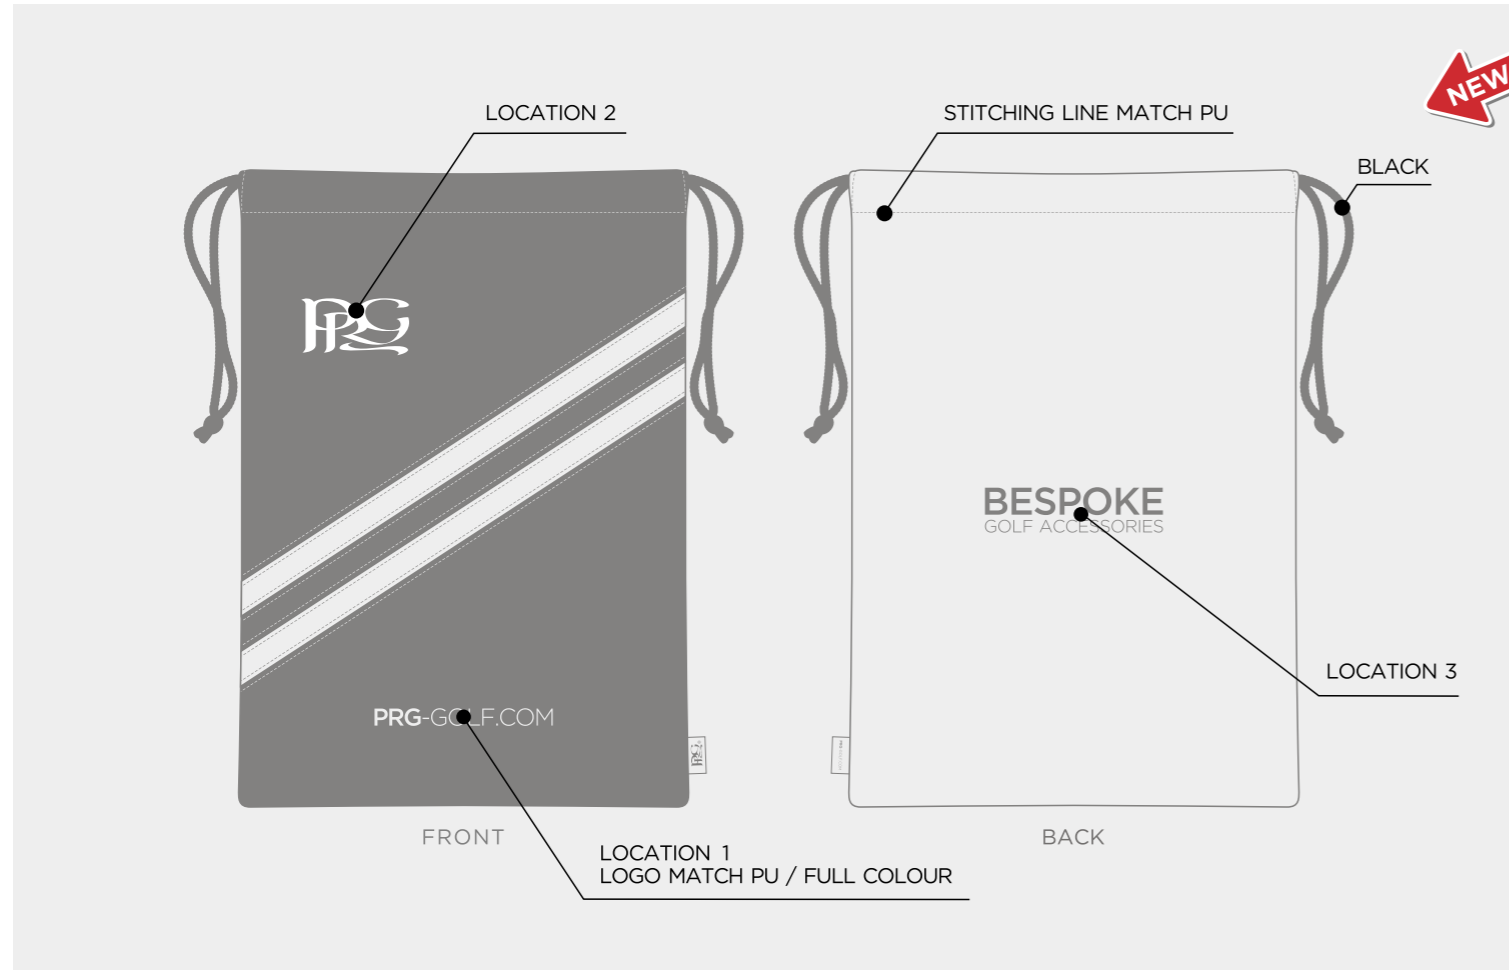

TRACK TWO-TONE DELUXE SHOE BAG

NEW