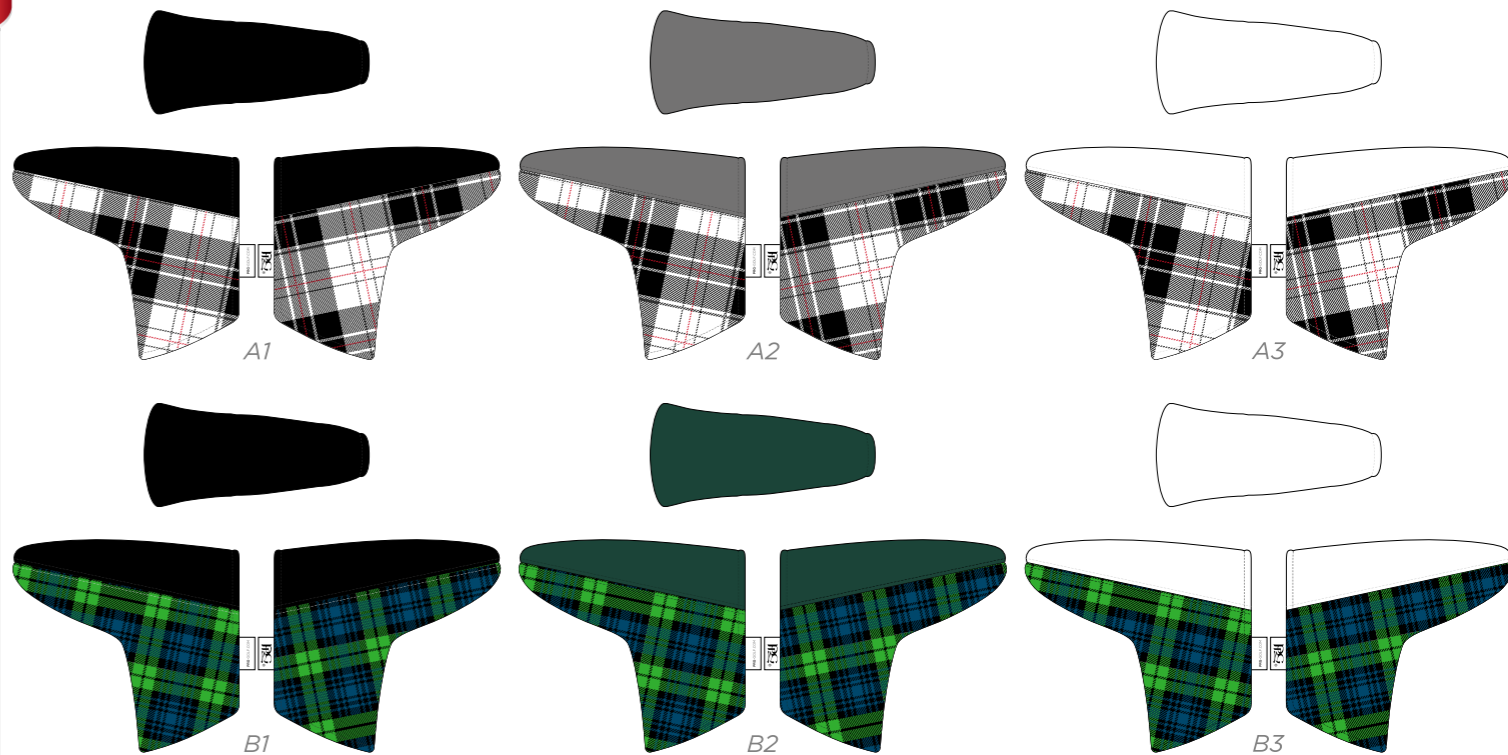

TARTAN BLADE PUTTER COVER

NEW

ELITE COLOUR

- BLACK
- WHITE
- COOL GRAY 10 C
- HUNTER GREEN 567C

TARTAN COLOUR

- GREEN
- BLACK