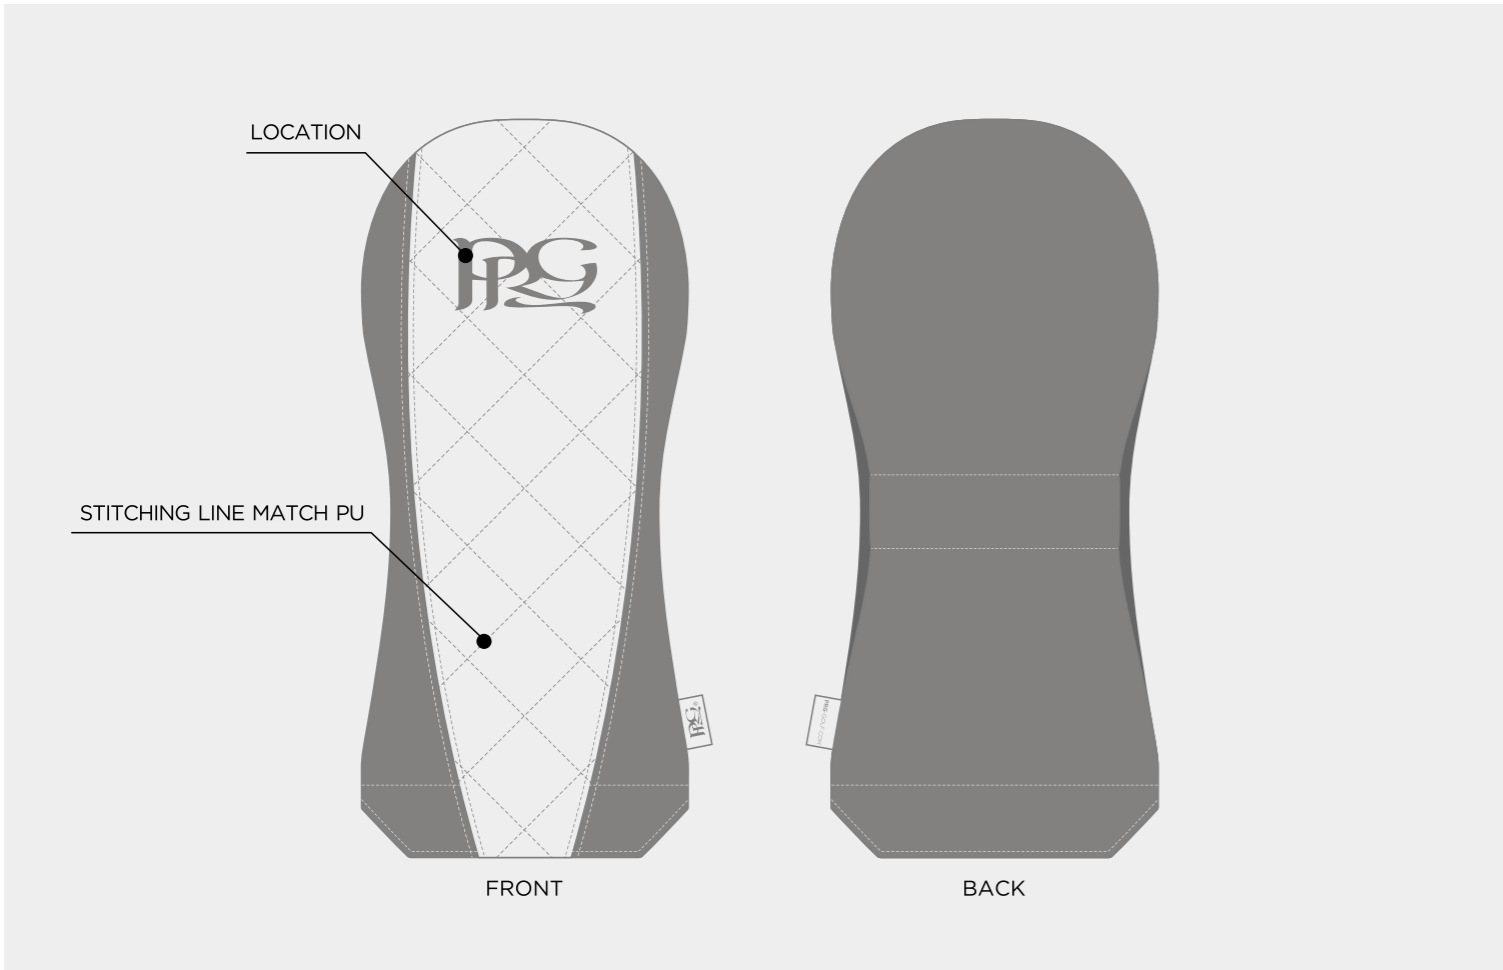

CONTINENTAL VINTAGE WOOD COVER

ELITE COLOUR		WHITE	BLACK	COOL GRAY 10 C	2380C	NAVY 282C	ROYAL BLUE 662C	HUNTER GREEN 567C	TAN	RED 186C	GREEN 347C	PINK 231C	LIGHT BLUE 542C