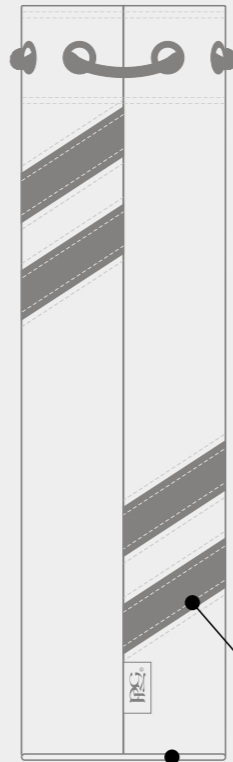

TRACK PREMIUM TOTE BAG

TRACK POUCH TOTE BAG

TRACK TOUR POUCH TOTE BAG

TRACK DELUXE SHOE BAG

TRACK WINE TOTE BAG

FRONT

LOCATION
LOGO MATCH PU / FULL COLOUR

BACK