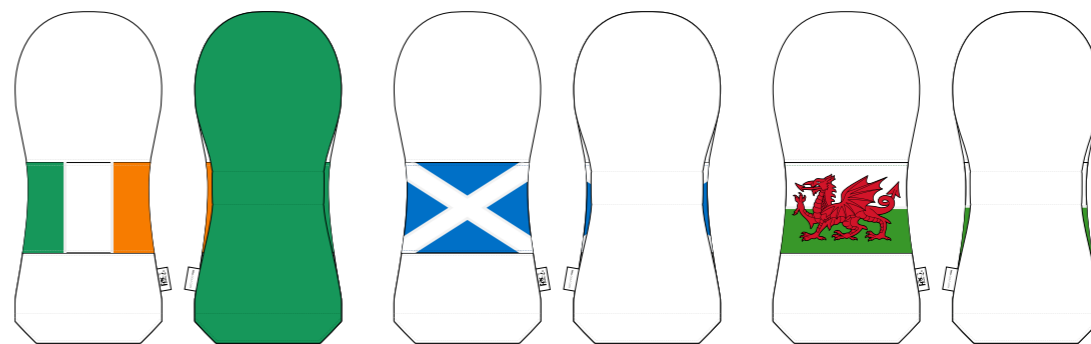

IRELAND

SCOTLAND

WALES

ELITE COLOUR

WHITE	NAVY 282C	RED 186C	GREEN 347C