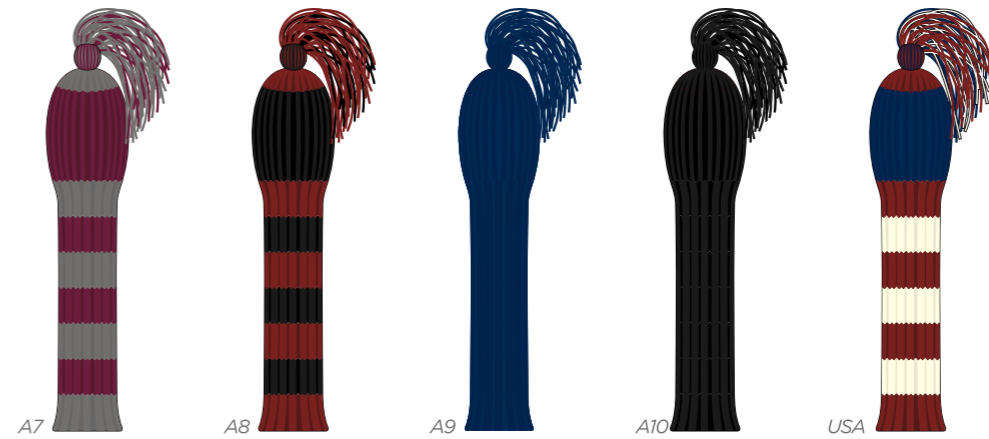

HERITAGE POM WOOD COVERS