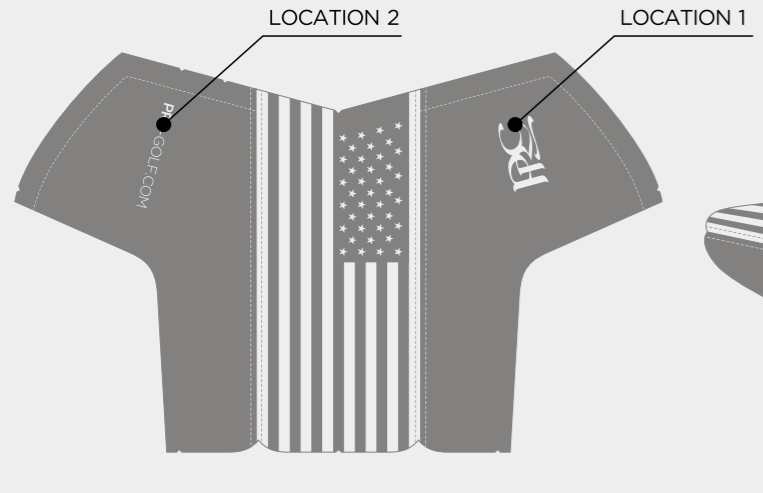

WALES

ELITE COLOUR

WHITE	NAVY 282C	RED 186C	GREEN 347C
-------	-----------	----------	------------

PATRIOT BLADE PUTTER COVER

NEW

ELITE COLOUR

WHITE	NAVY 282C	RED 186C	GREEN 347C
-------	-----------	----------	------------