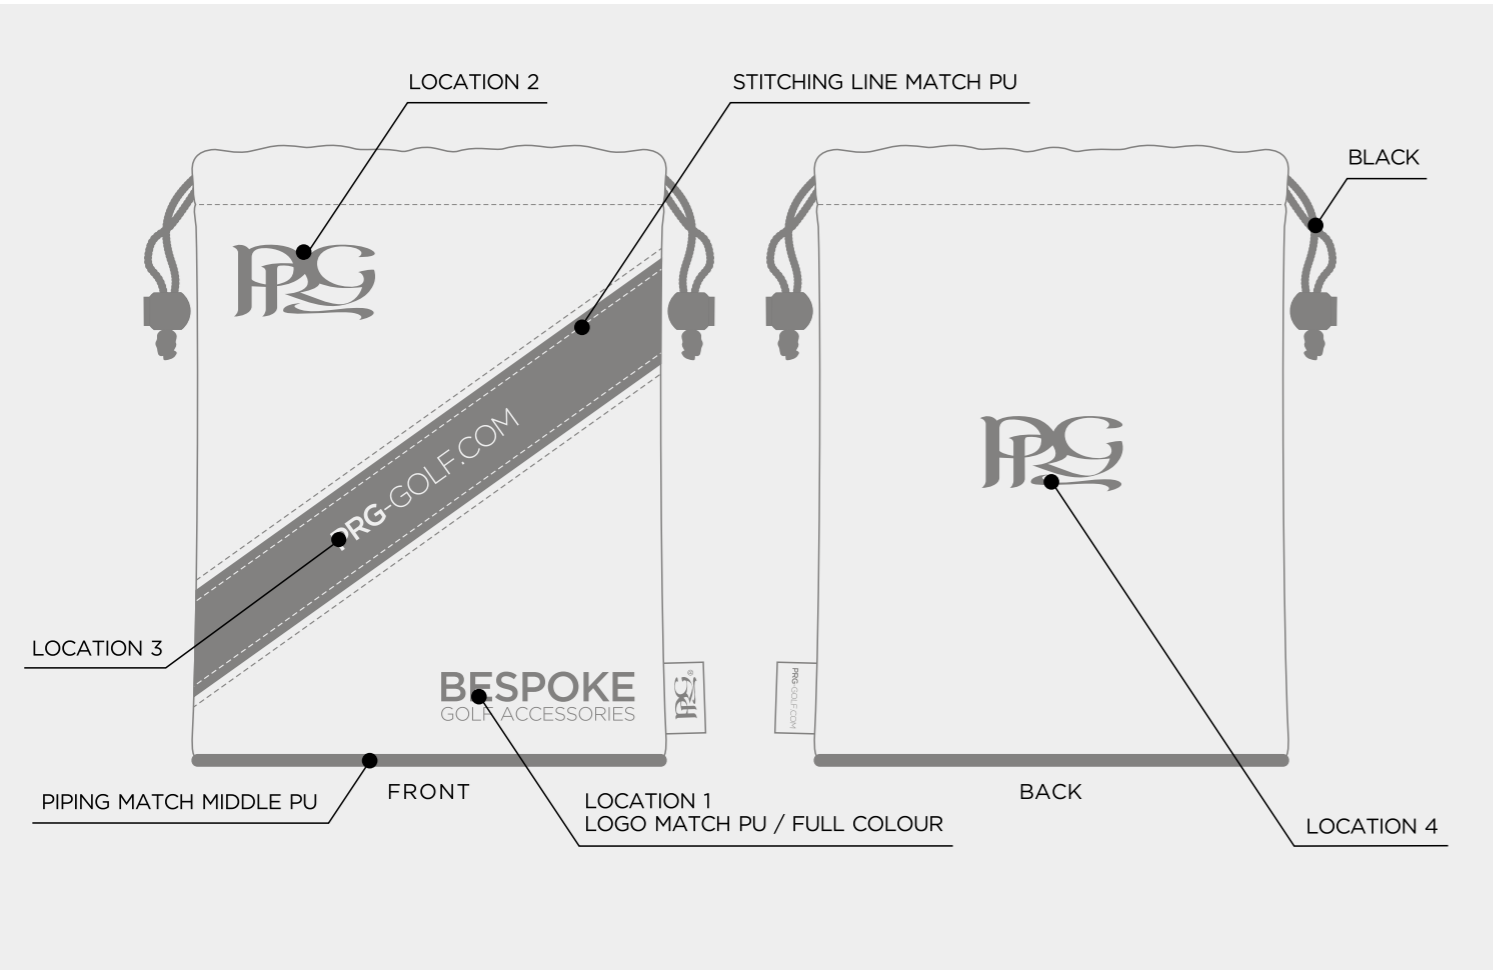

COLLEGE TOUR POUCH TOTE BAG