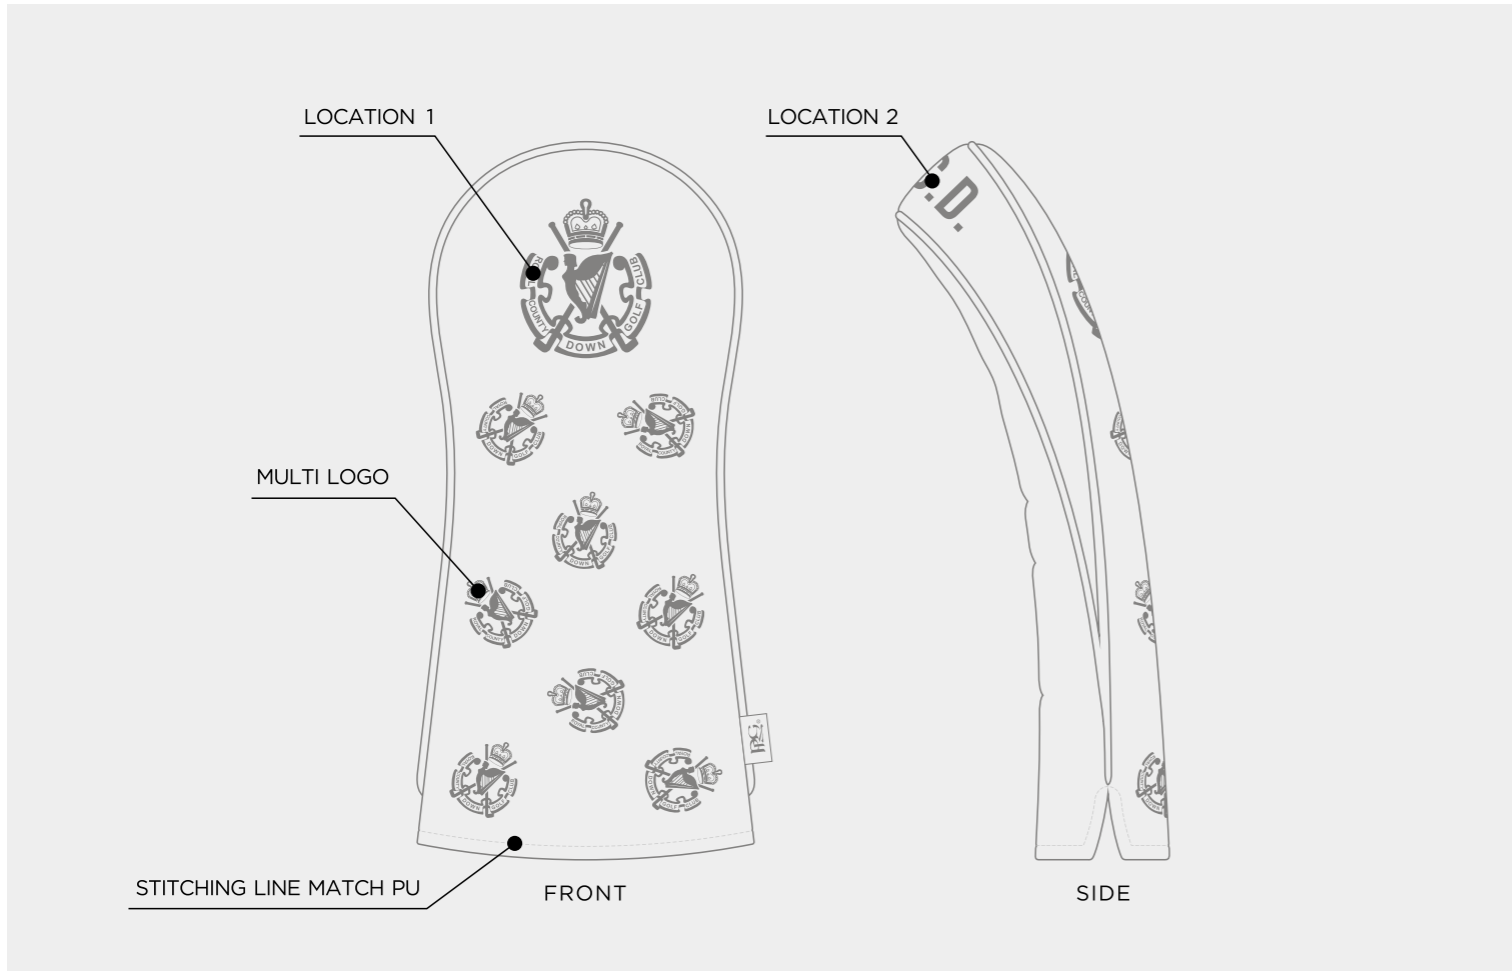

CUSTOM WOOD COVER