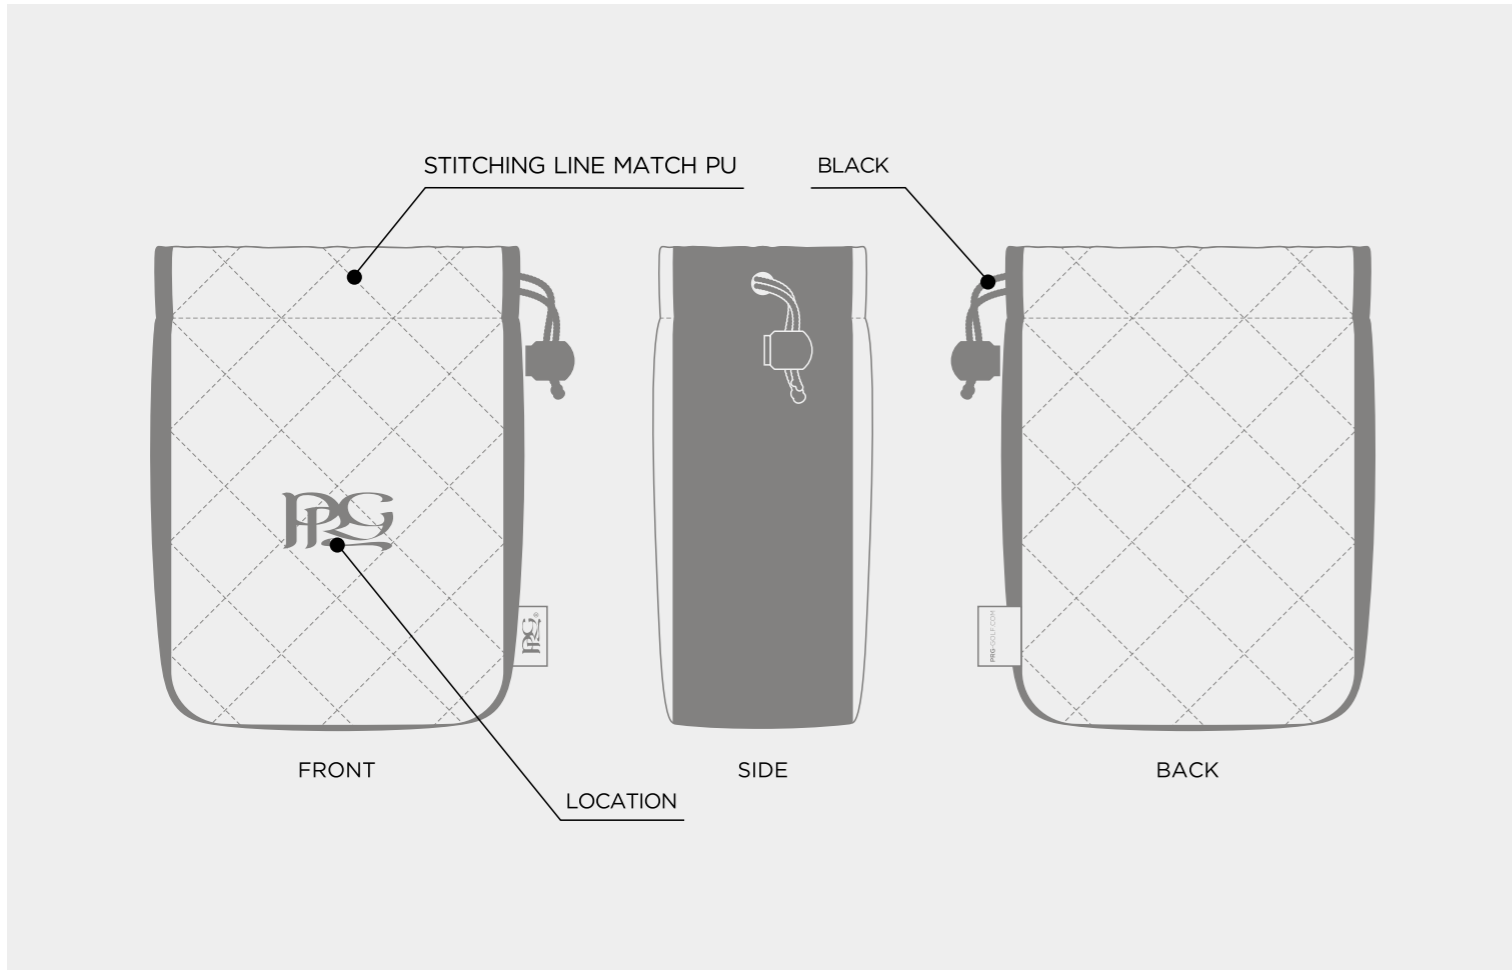

CONTINENTAL LARGE TOTE BAG

ELITE COLOUR	WHITE	BLACK	COOL GRAY 10 C	2380C	NAVY 282C	ROYAL BLUE 662C	HUNTER GREEN 567C	TAN	RED 186C	GREEN 347C	PINK 231C	LIGHT BLUE 542C