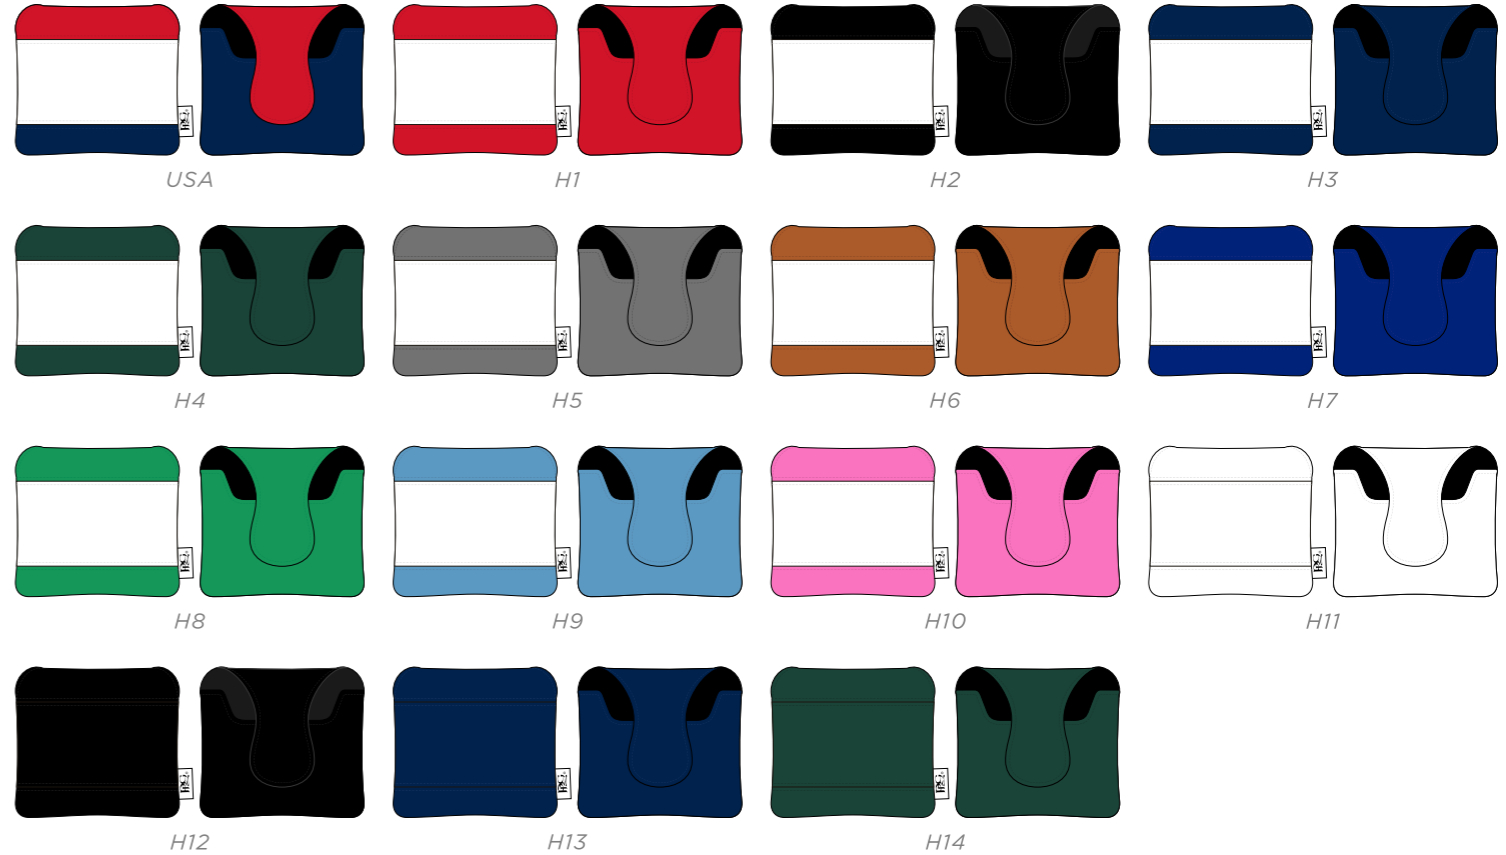

SOLITAIRE WOOD COVER

SOLITAIRE VINTAGE WOOD COVER

SOLITAIRE BLADE PUTTER COVER

SOLITAIRE MALLET PUTTER COVER

ELITE COLOUR	WHITE	BLACK	COOL GRAY 10 C	NAVY 282C	ROYAL BLUE 662C	HUNTER GREEN 567C	TAN	RED 186C	GREEN 347C	PINK 231C	LIGHT BLUE 542C
--------------	-------	-------	----------------	-----------	-----------------	-------------------	-----	----------	------------	-----------	-----------------

HORIZON BLADE PUTTER COVER

NEW

ELITE COLOUR

COOL GRAY 10 C	2380C	NAVY 282C	ROYAL BLUE 662C	HUNTER GREEN 567C	WHITE	BLACK
TAN	RED 186C	GREEN 347C	PINK 231C	LIGHT BLUE 542C		

HORIZON VINTAGE MALLET PUTTER COVER

HORIZON ALIGNMENT STICK COVER

HORIZON PREMIUM TOTE BAG

HORIZON POUCH TOTE BAG

- ELITE COLOUR
- WHITE
 - BLACK
 - COOL GRAY 10 C
 - 2380C
 - NAVY 282C
 - ROYAL BLUE 662C
 - HUNTER GREEN 567C
 - TAN
 - RED 186C
 - GREEN 347C
 - PINK 231C
 - LIGHT BLUE 542C

CAMO COLOUR

- DELTA
- ALPHA
- SIERRA

CAMO VINTAGE MALLET PUTTER COVER

CAMO

LOCATION

ALPHA

DELTA

SIERRA