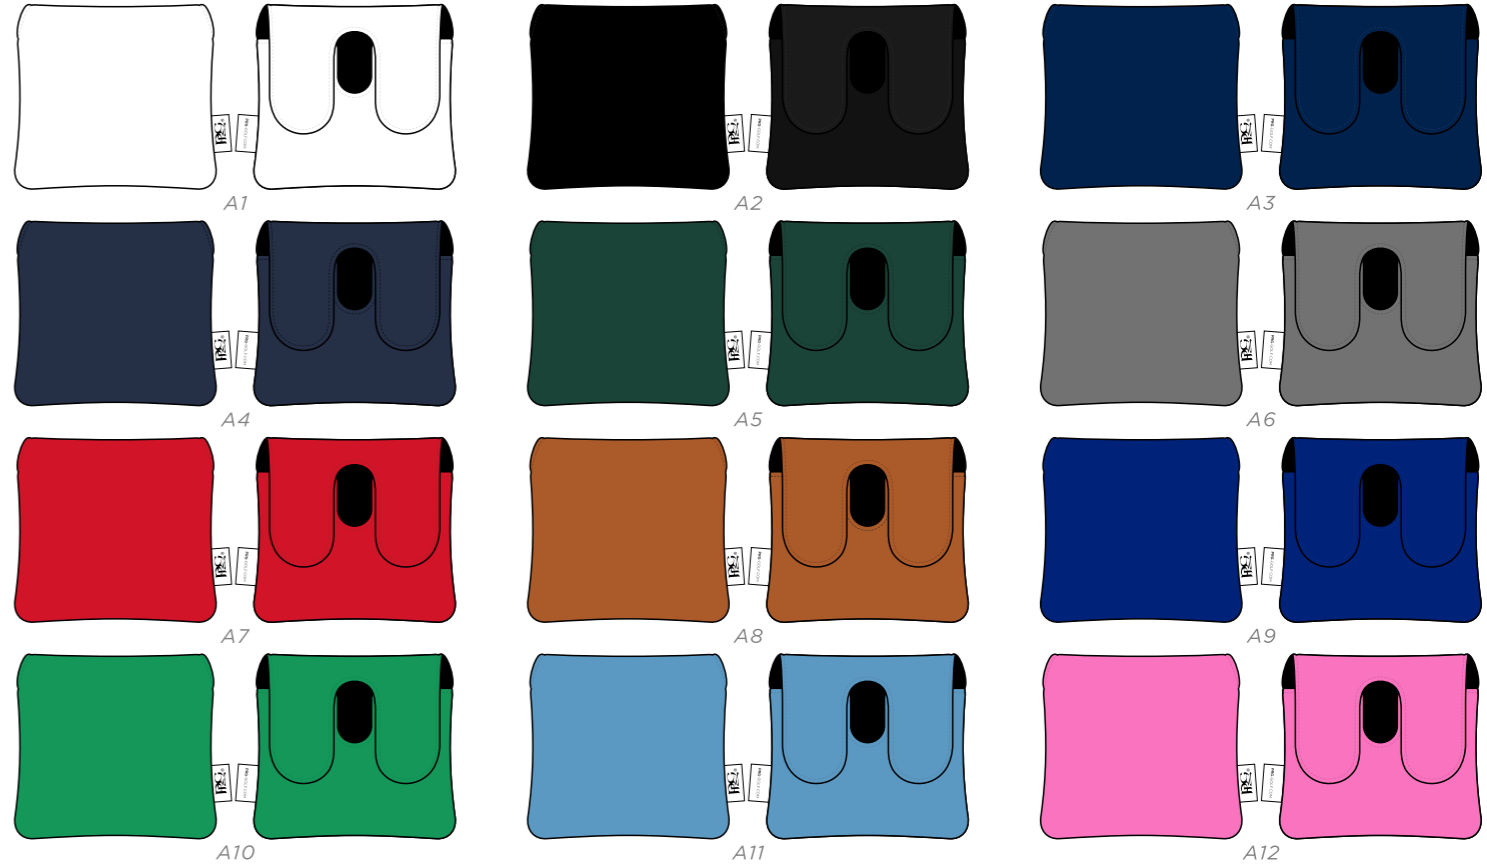

CUSTOM VINTAGE CENTER SHAFT MALLET PUTTER COVER

ELITE COLOUR	WHITE	BLACK	COOL GRAY 10 C	2380C	NAVY 282C	ROYAL BLUE 662C	HUNTER GREEN 567C	TAN	RED 186C	GREEN 347C	PINK 231C	LIGHT BLUE 542C