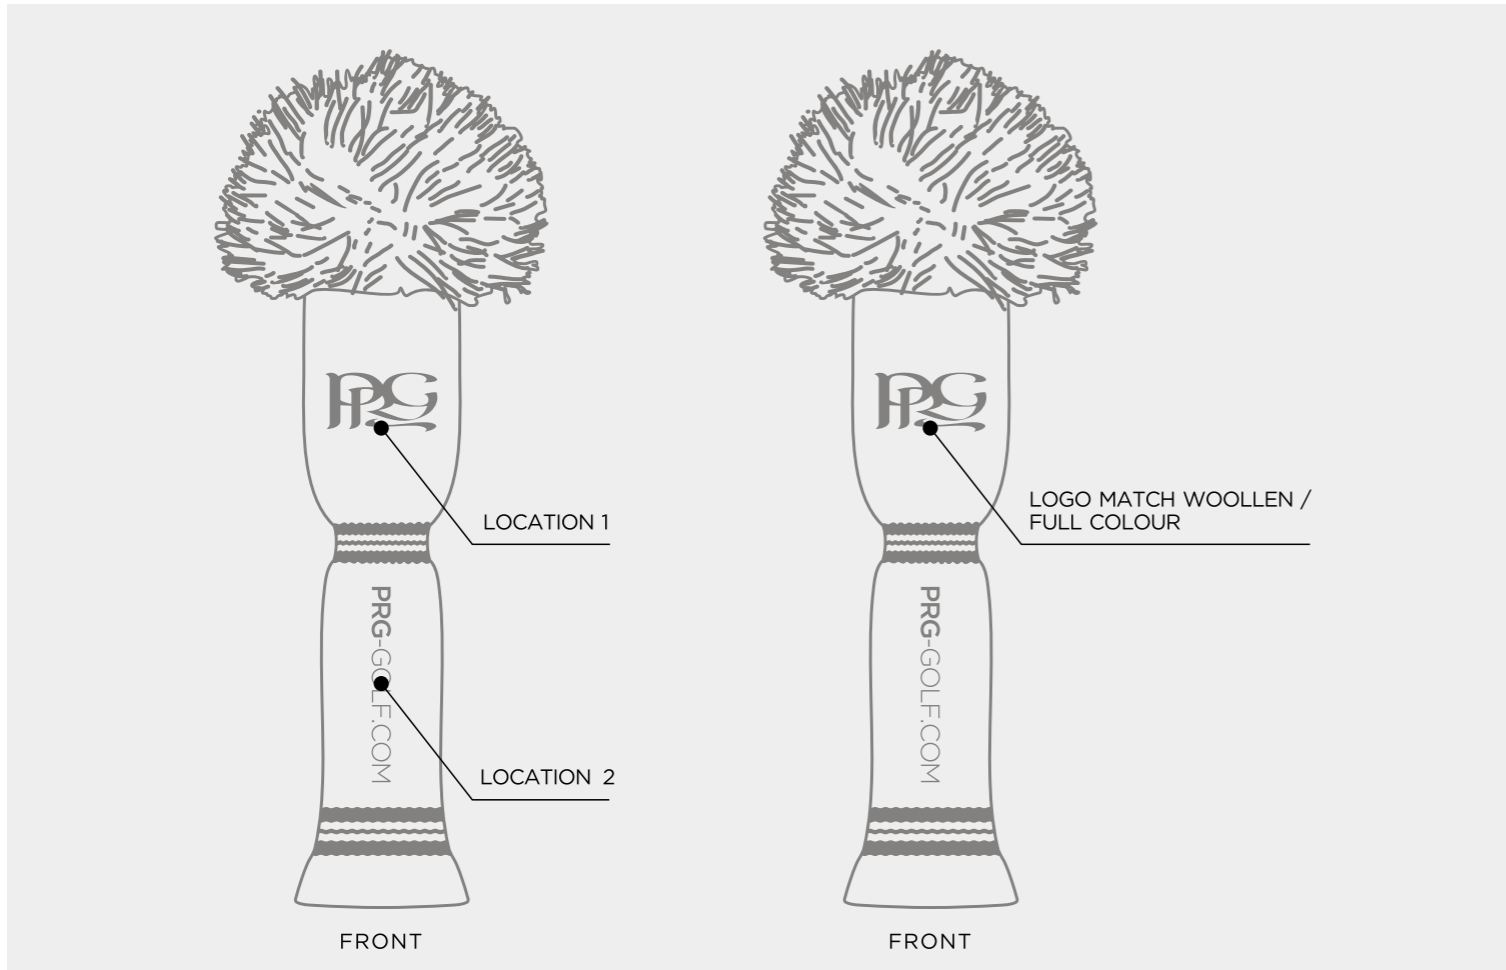

ELITE LUGGAGE JOURNEYMAN BAG

NEW

STITCHING LINE MATCH PU

LOCATION

FRONT

A1

A2

A3

A4

A5

A6

ELITE COLOUR

WHITE	BLACK	2380C	NAVY 282C	HUNTER GREEN 567C	TAN
-------	-------	-------	-----------	-------------------	-----

POM COVERS & OTHER ACCESORIES

FASHION / SPORT / CLASSIC POM WOOD COVERS

HULA POM WOOD COVERS

GYM BAG & RANGE BALL BAG

TOWEL CROSS TRI-FOLD

LOCATION
LOGO TONE ON TONE / FULL COLOUR

16.5X21.5"

FRONT

BLACK

WHITE

BLUE