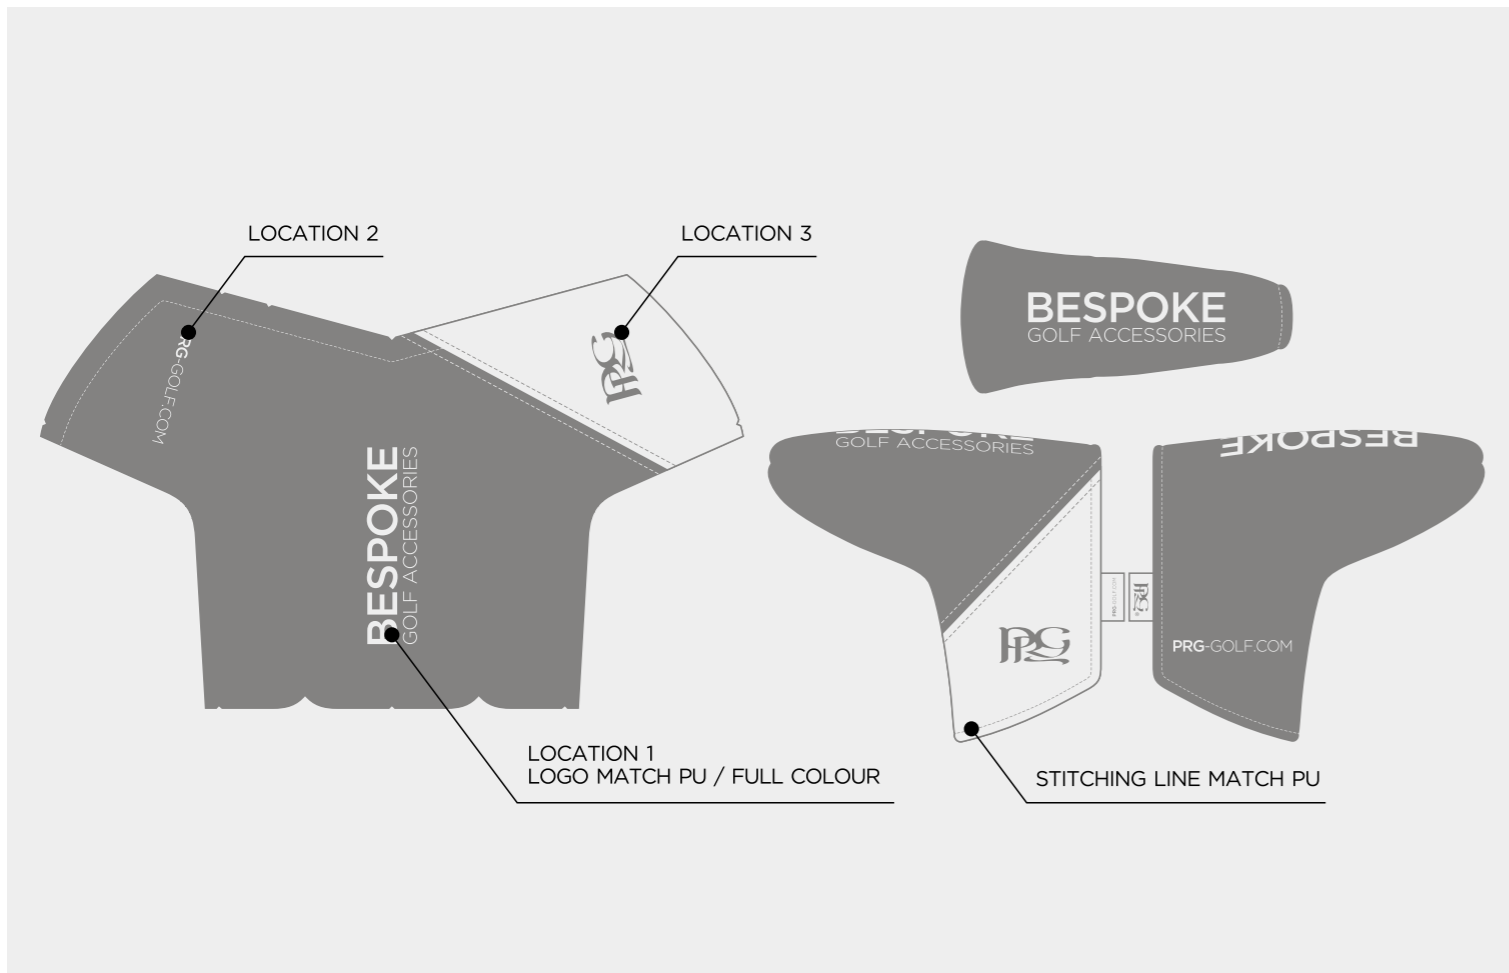

CUSTOM TWO-TONE BLADE PUTTER COVER