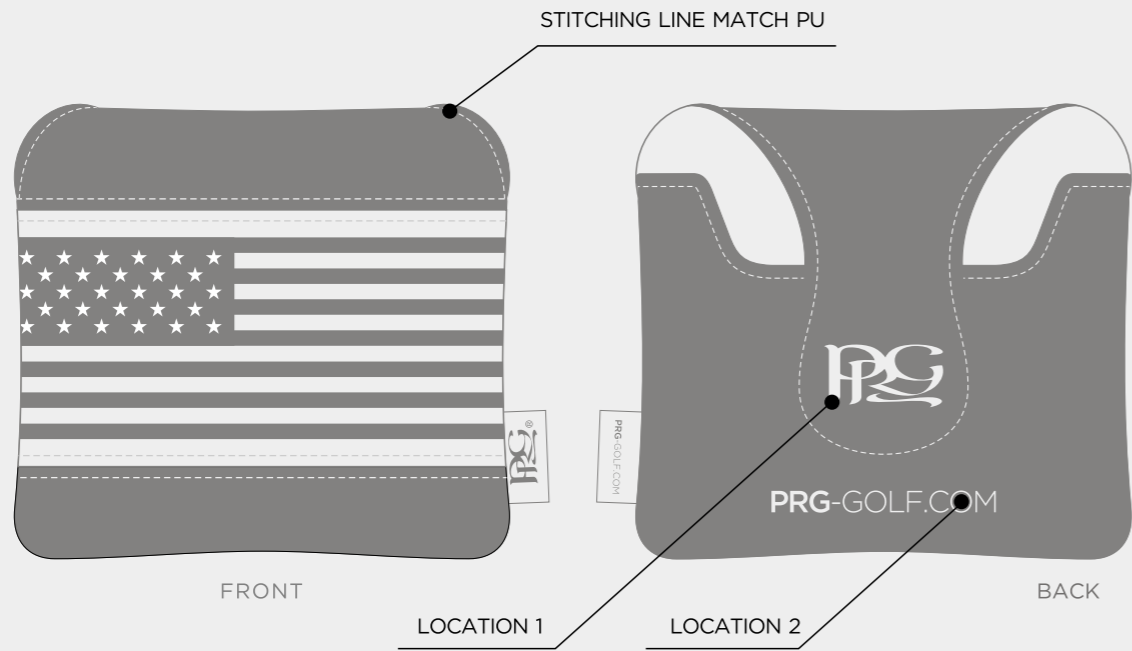

PATRIOT VINTAGE MALLET PUTTER COVER

NEW

ELITE COLOUR

WHITE	NAVY 282C	RED 186C	GREEN 347C