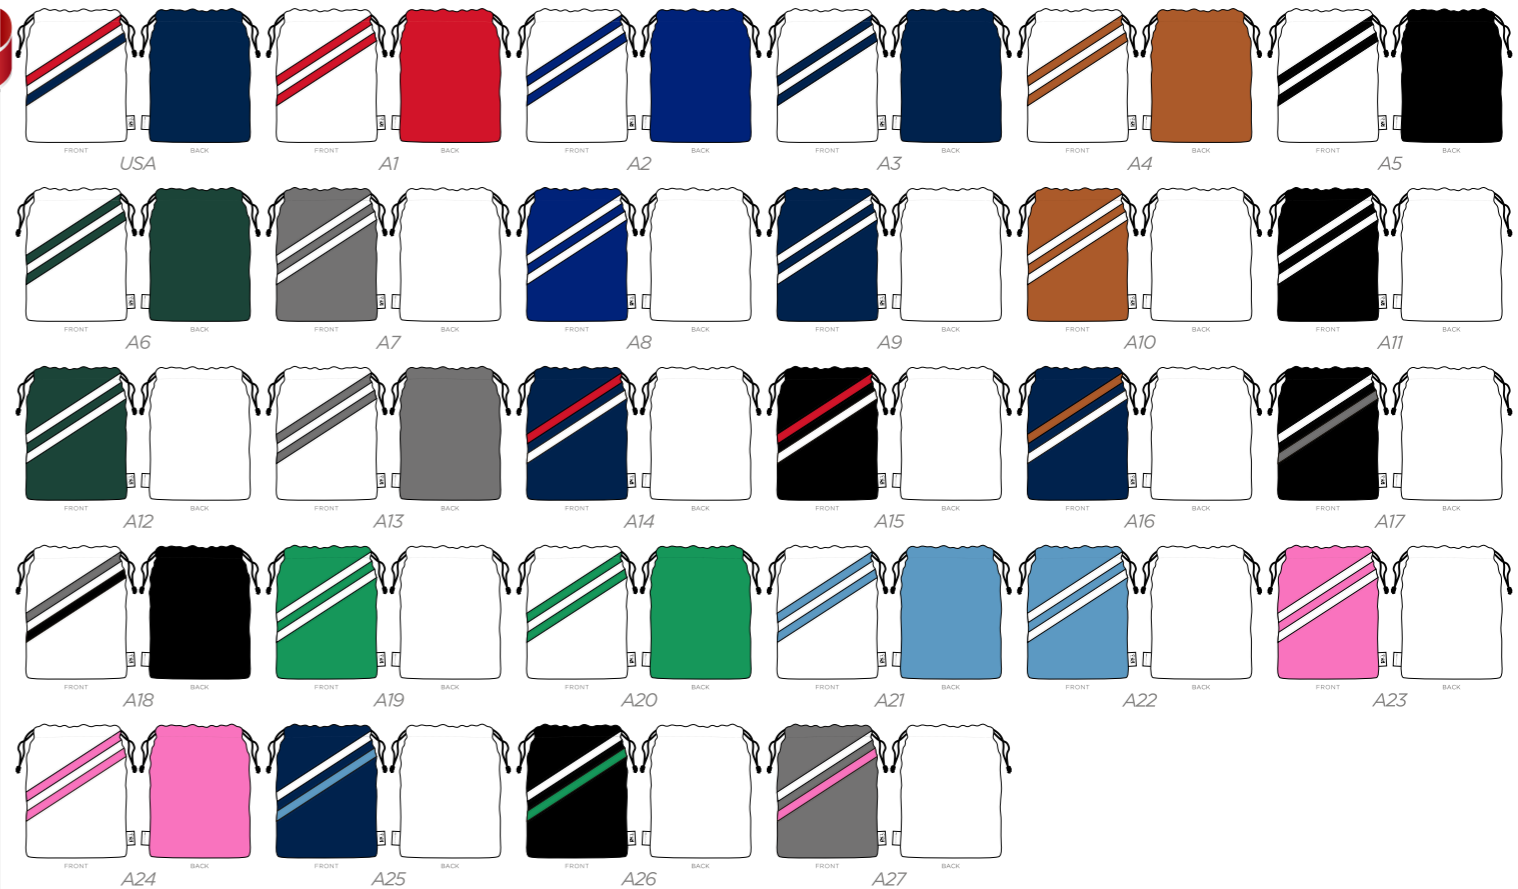

ELITE COLOUR	WHITE	BLACK	COOL GRAY 10 C	NAVY BLUE 282C	ROYAL BLUE 662C	HUNTER GREEN 567C	TAN	RED 186C	GREEN 347C	PINK 231C	LIGHT BLUE 542C