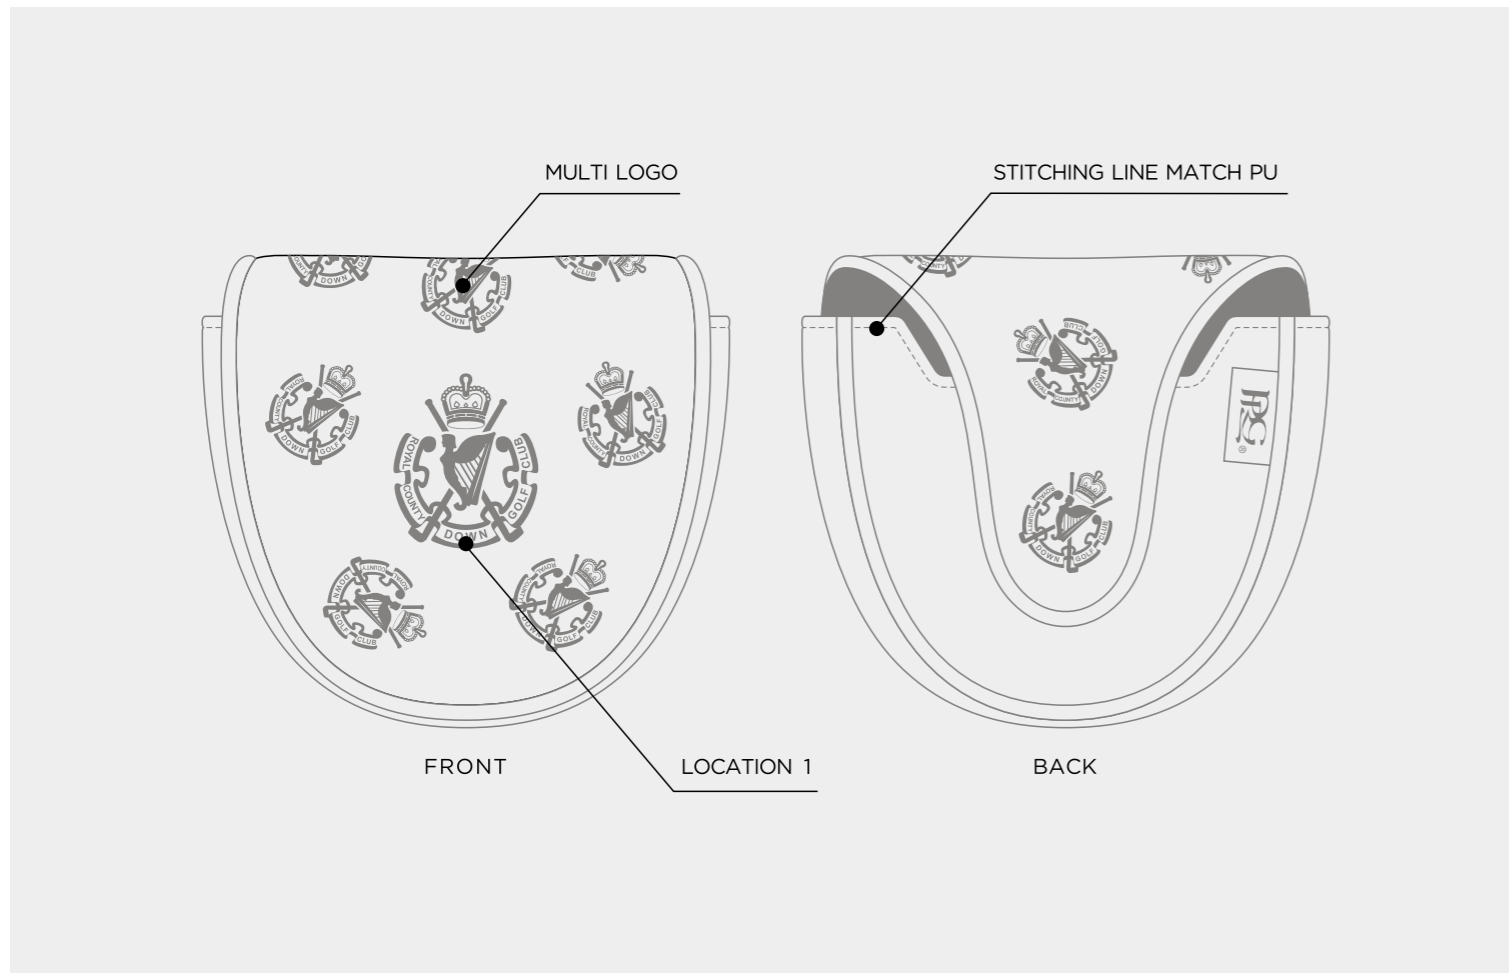

CUSTOM MALLET PUTTER COVER

ELITE COLOUR	WHITE	BLACK	COOL GRAY 10 C	2380C	NAVY 282C	ROYAL BLUE 662C	HUNTER GREEN 567C	TAN	RED 186C	GREEN 347C	PINK 231C	LIGHT BLUE 542C