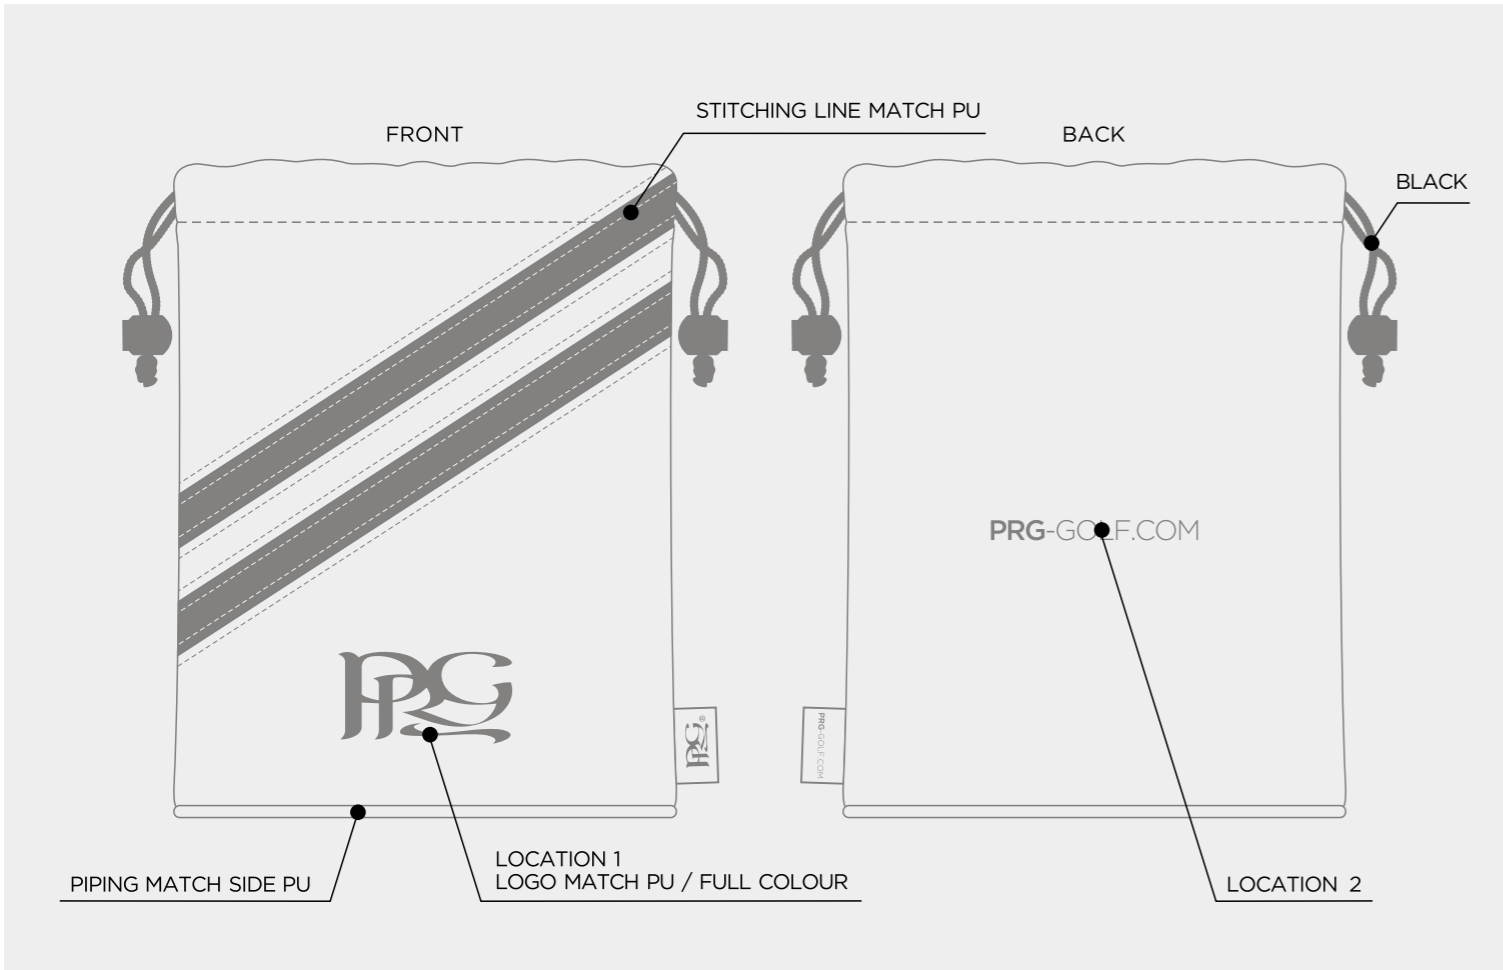

TRACK TOUR POUCH TOTE BAG