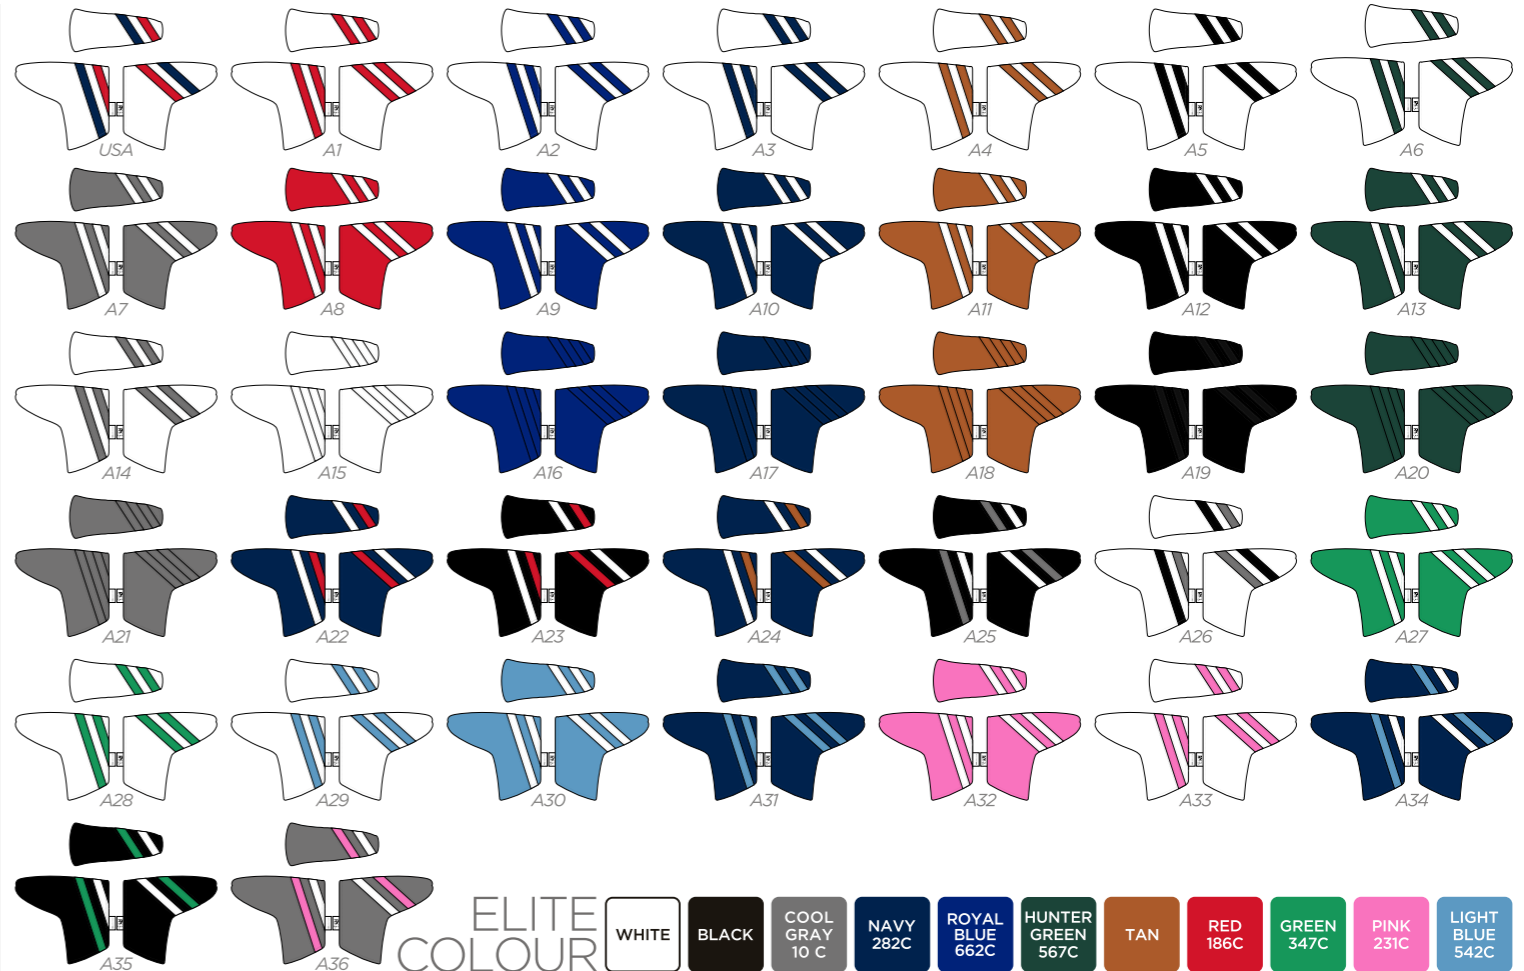

TRACK BLADE PUTTER COVER