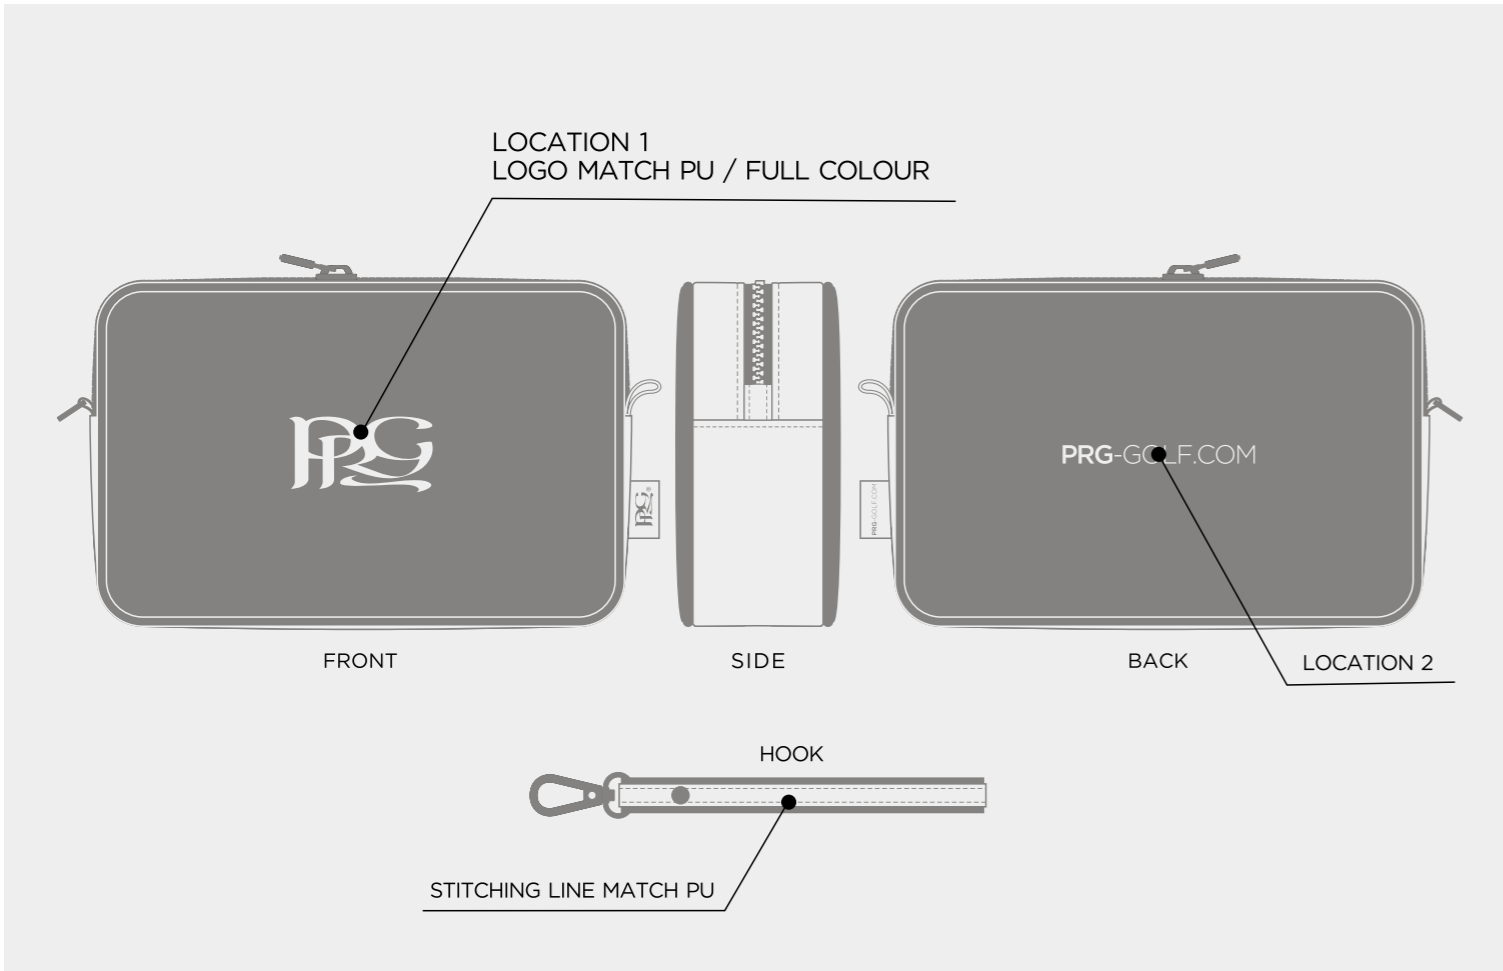

CUSTOM TWO-TONE DELUXE SHOE BAG

CUSTOM TWO-TONE WINE TOTE BAG

CUSTOM TWO-TONE DELUXE TOTE BAG

CUSTOM TWO-TONE PREMIUM ZIP TOTE

CUSTOM TWO-TONE MINI ZIP POUCH

CUSTOM TWO-TONE SINGLE ZIP TOTE

CUSTOM TWO-TONE TOILETRY BAG