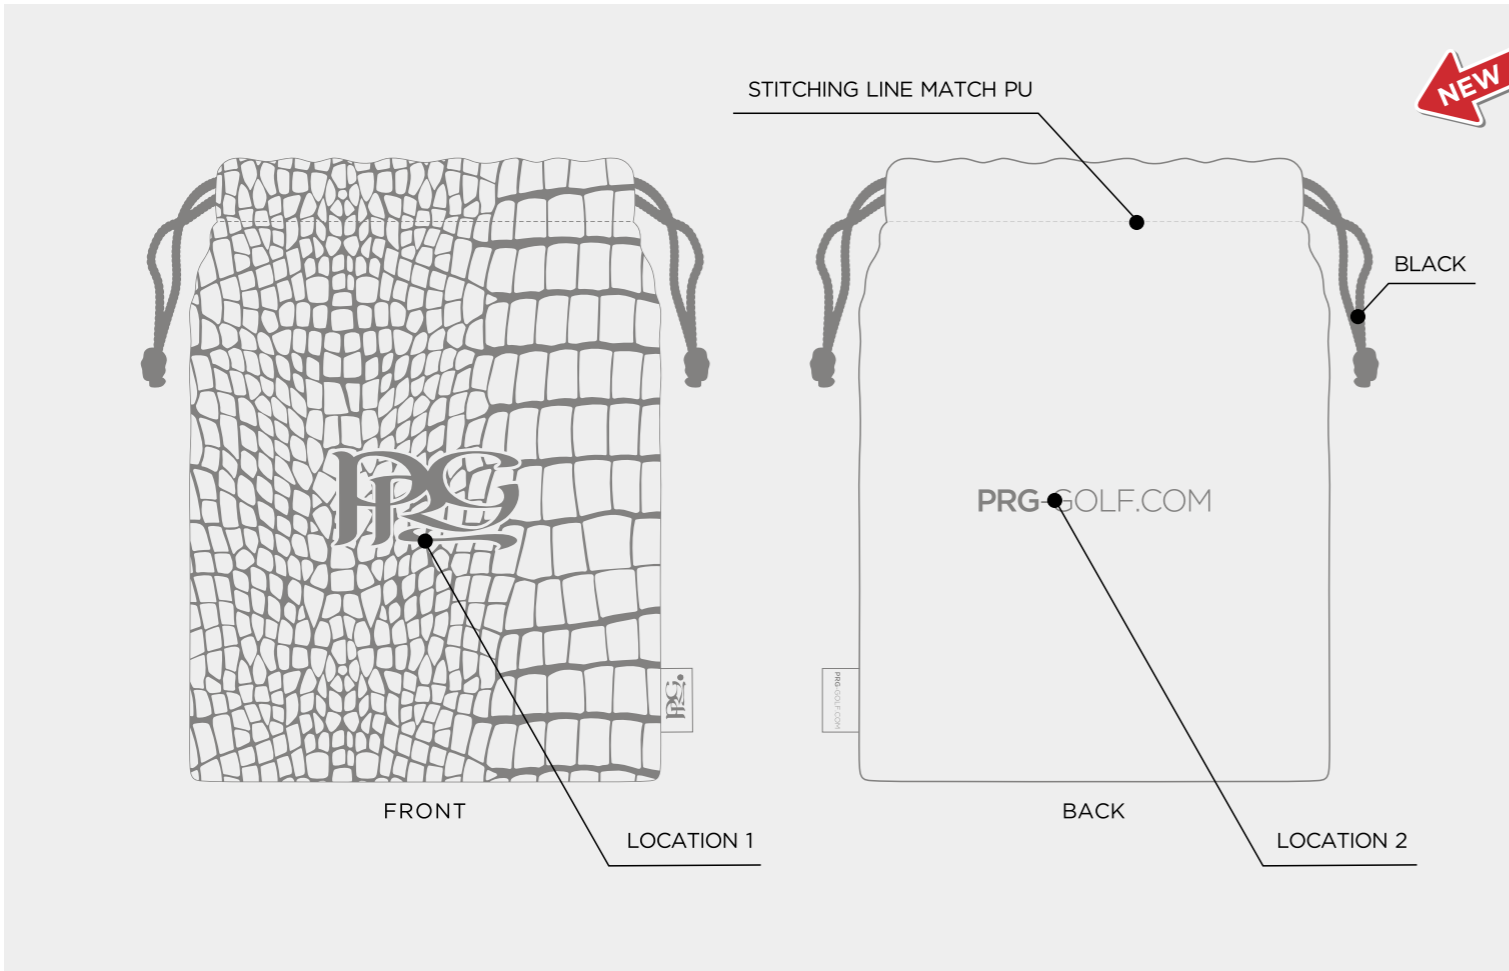

GATOR TWO-TONE PREMIUM TOTE BAG