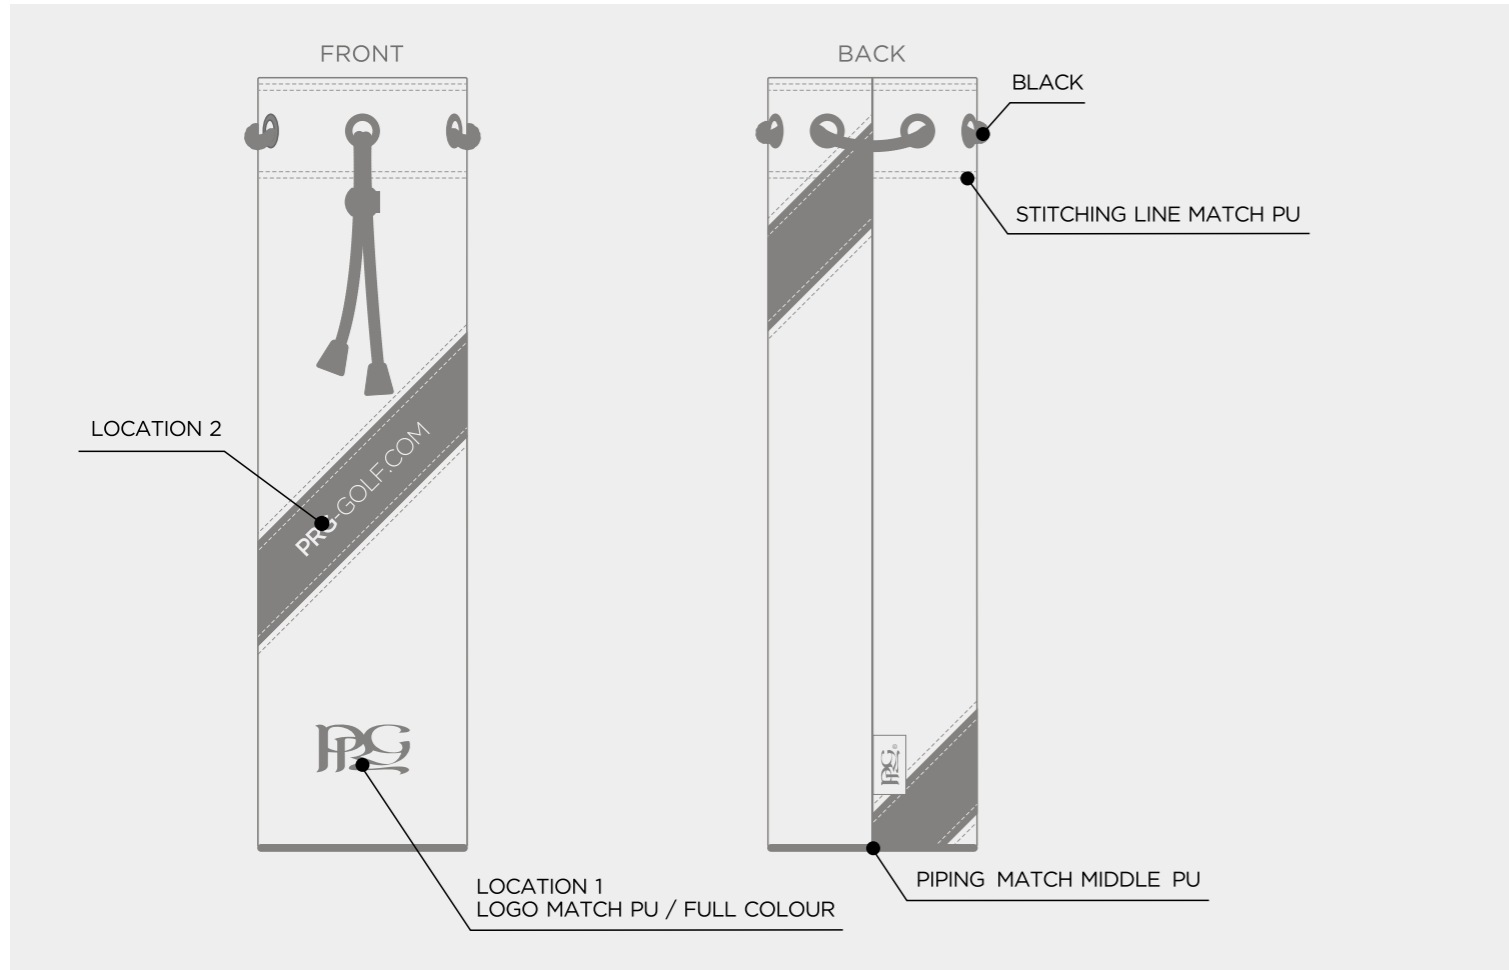

COLLEGE POUCH TOTE BAG

COLLEGE TOUR POUCH TOTE BAG

COLLEGE DELUXE SHOE BAG

COLLEGE WINE TOTE BAG

ELITE COLOUR	WHITE	BLACK	COOL GRAY 10 C	2380C	NAVY 282C	ROYAL BLUE 662C	HUNTER GREEN 567C	TAN	RED 186C	GREEN 347C	PINK 231C	LIGHT BLUE 542C
--------------	-------	-------	----------------	-------	-----------	-----------------	-------------------	-----	----------	------------	-----------	-----------------