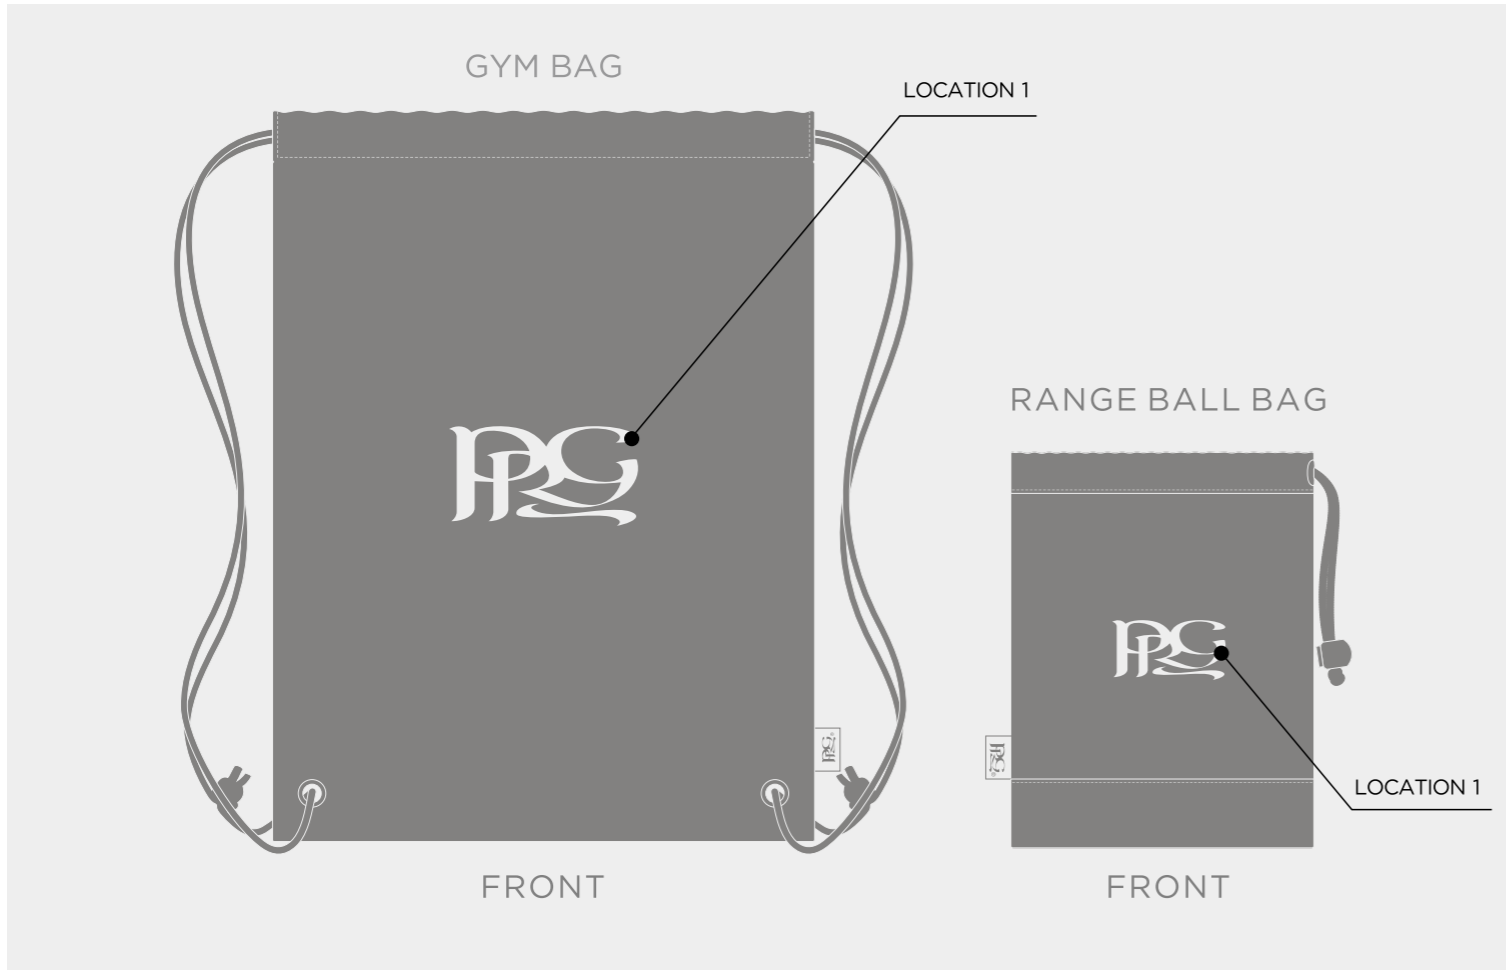

GYM BAG & RANGE BALL BAG

TOWEL CROSS TRI-FOLD

LOCATION
LOGO TONE ON TONE / FULL COLOUR

16.5X21.5"

FRONT

BLACK

WHITE

BLUE