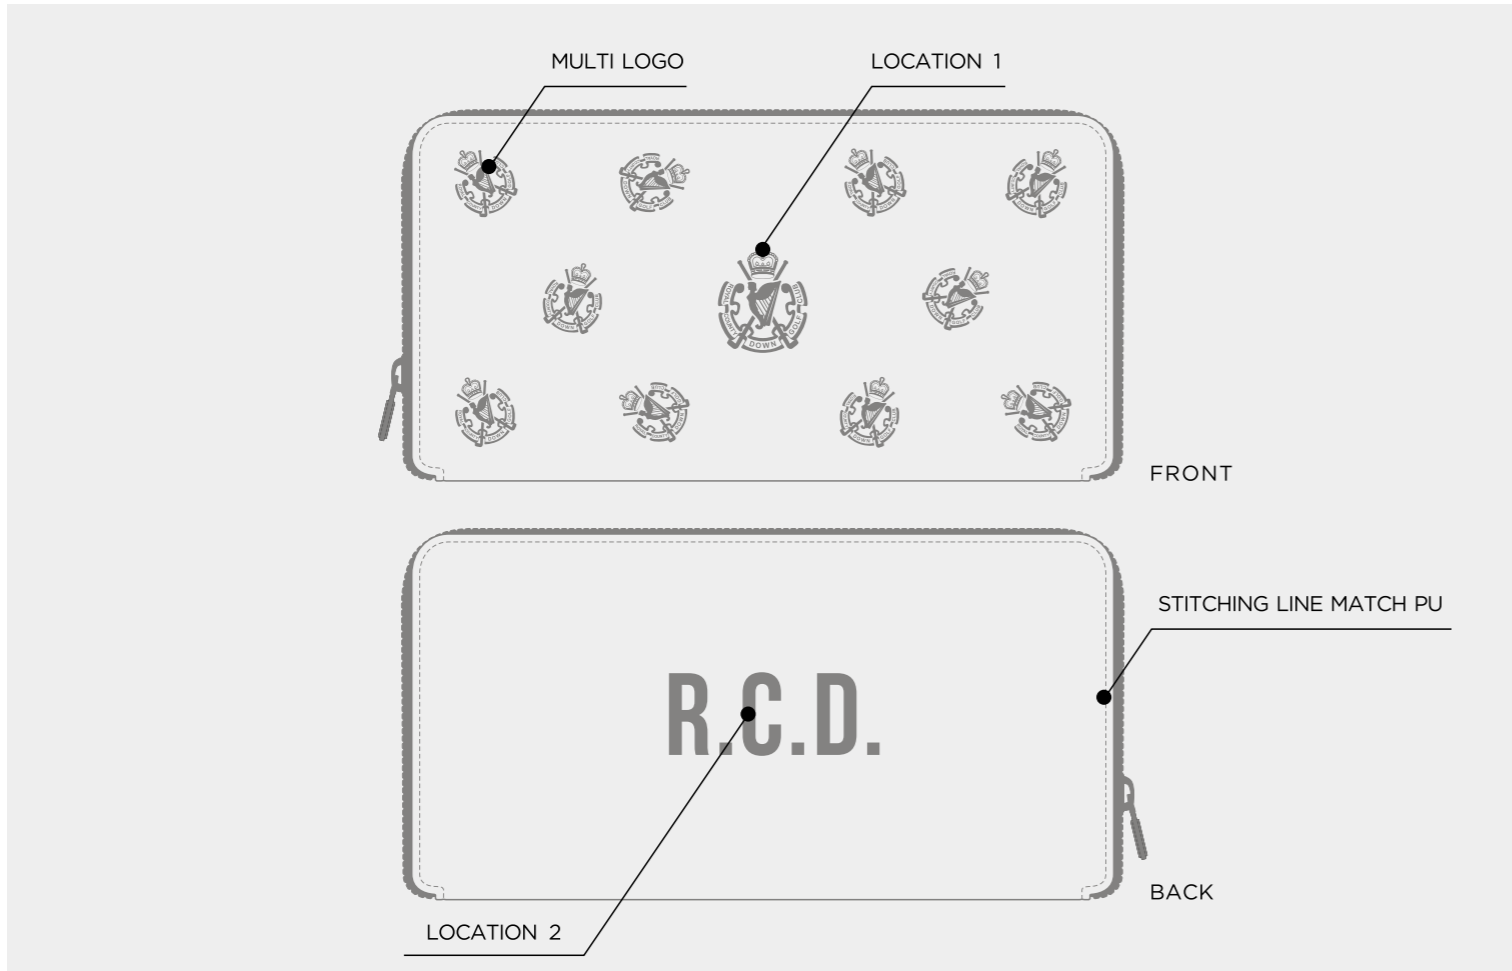

CUSTOM TOUR POUCH TOTE BAG

CUSTOM DELUXE SHOE BAG

CUSTOM DELUXE WINE TOTE BAG

CUSTOM DELUXE TOTE BAG

CUSTOM PREMIUM ZIP TOTE

CUSTOM ZIP POUCH

CUSTOM GLOVE CASE

- ELITE COLOUR
- WHITE
 - BLACK
 - COOL GRAY 10 C
 - 2380C
 - NAVY 282C
 - ROYAL BLUE 662C
 - HUNTER GREEN 567C
 - TAN
 - RED 186C
 - GREEN 347C
 - PINK 231C
 - LIGHT BLUE 542C