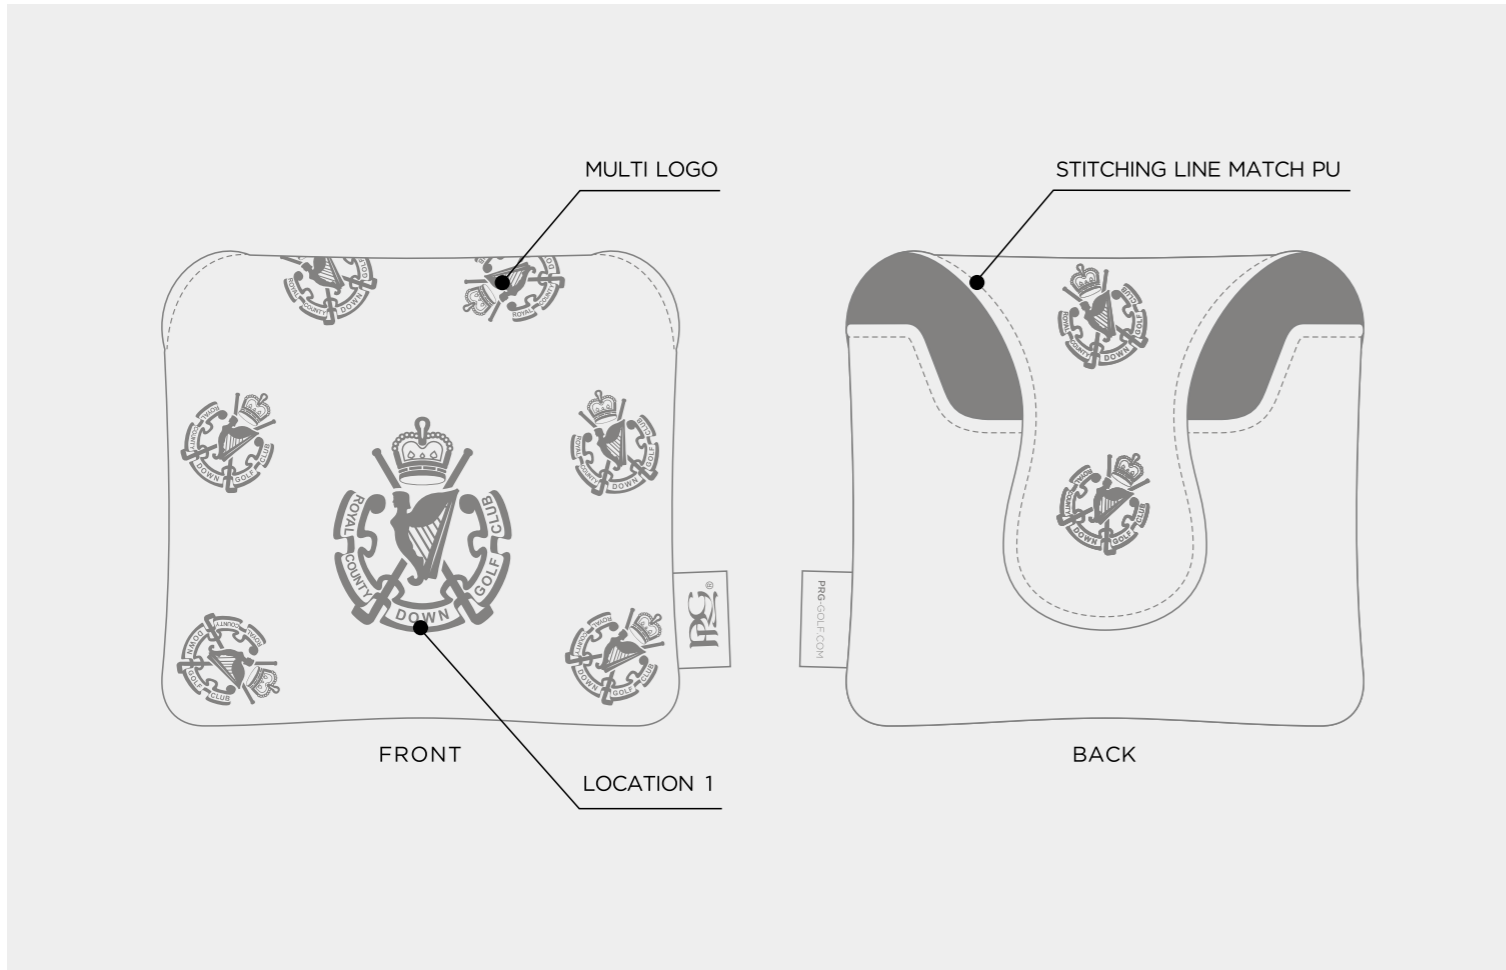

CUSTOM VINTAGE MALLET PUTTER COVER

ELITE COLOUR	WHITE	BLACK	COOL GRAY 10 C	2380C	NAVY 282C	ROYAL BLUE 662C	HUNTER GREEN 567C	TAN	RED 186C	GREEN 347C	PINK 231C	LIGHT BLUE 542C