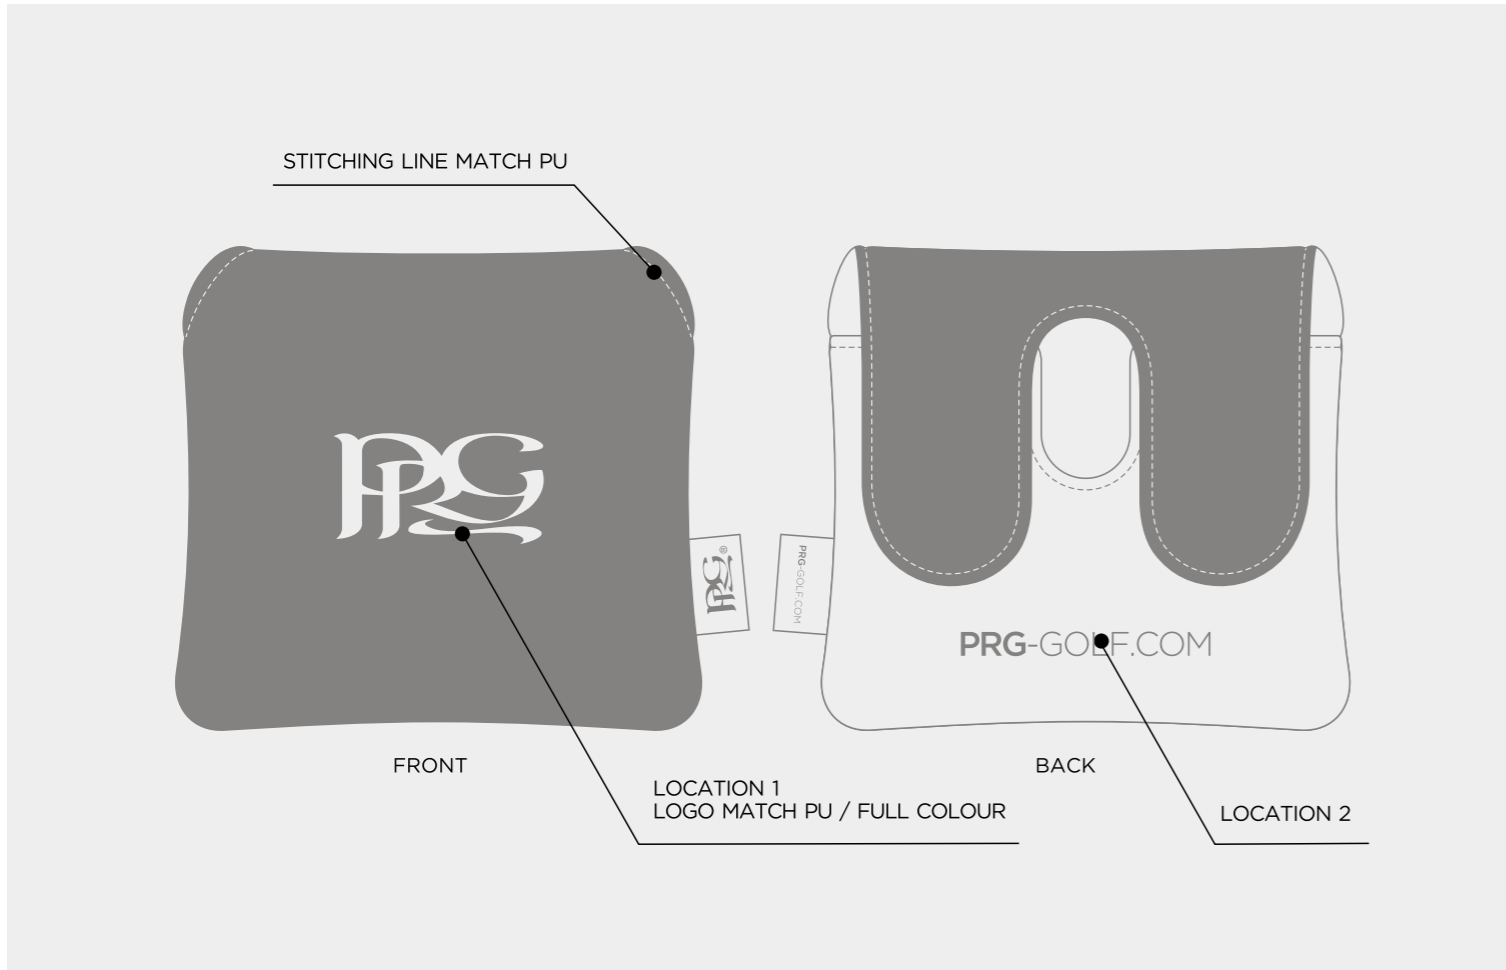

CUSTOM TWO-TONE VINTAGE CENTER SHAFT MALLET PUTTER COVER