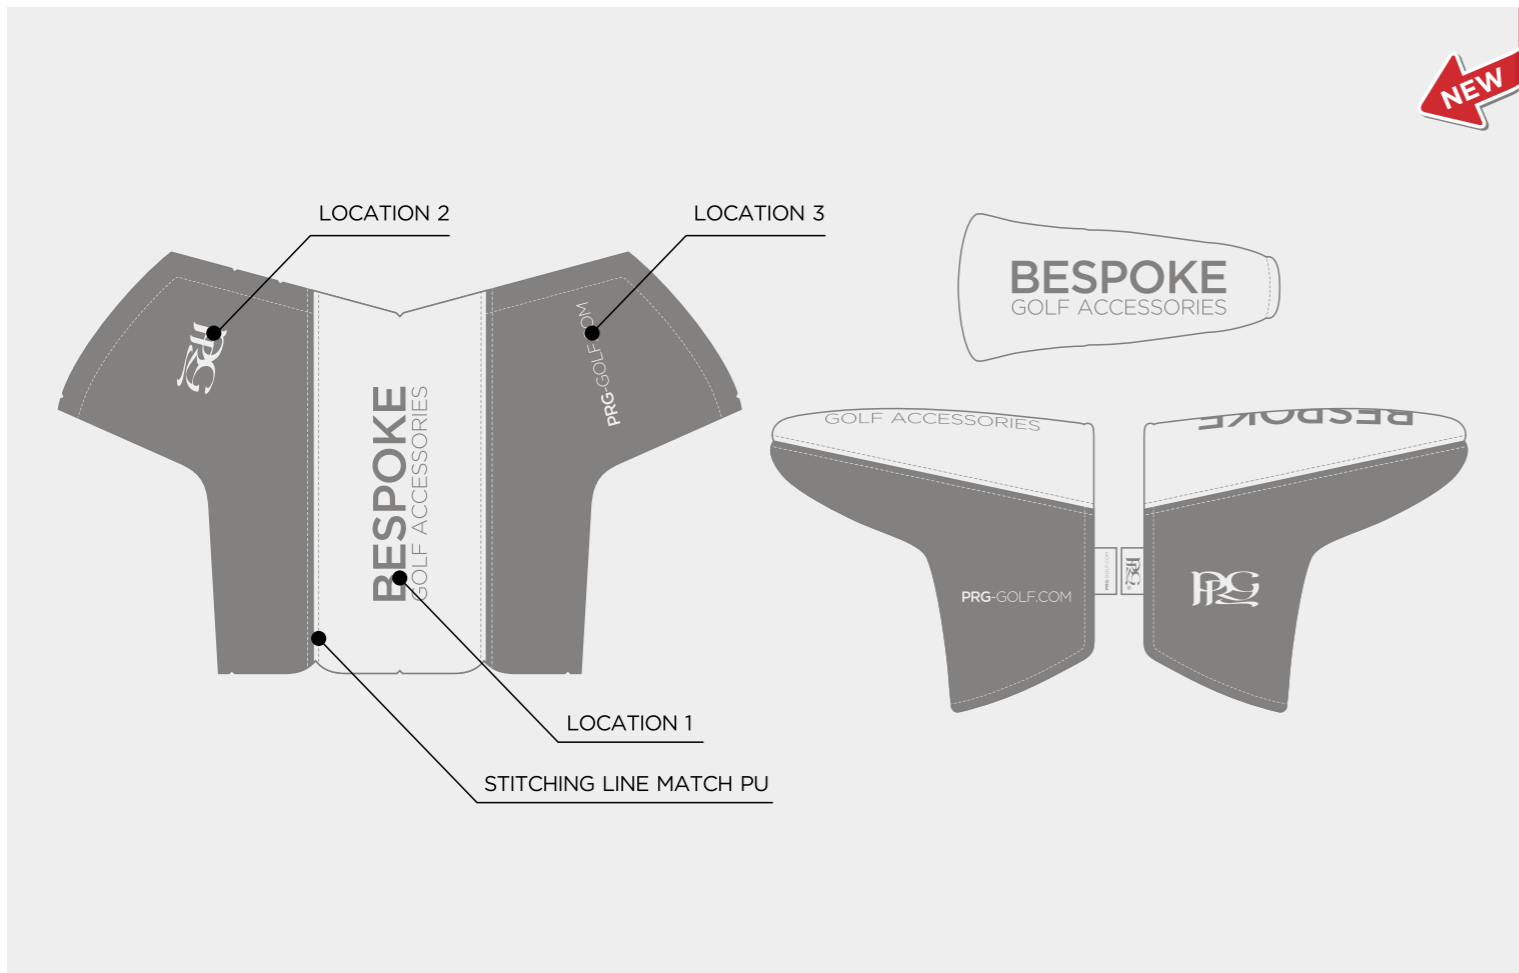

HORIZON BLADE PUTTER COVER

NEW

ELITE COLOUR

COOL GRAY 10 C	2380C	NAVY 282C	ROYAL BLUE 662C	HUNTER GREEN 567C	WHITE	BLACK
TAN	RED 186C	GREEN 347C	PINK 231C	LIGHT BLUE 542C		

HORIZON VINTAGE MALLET PUTTER COVER