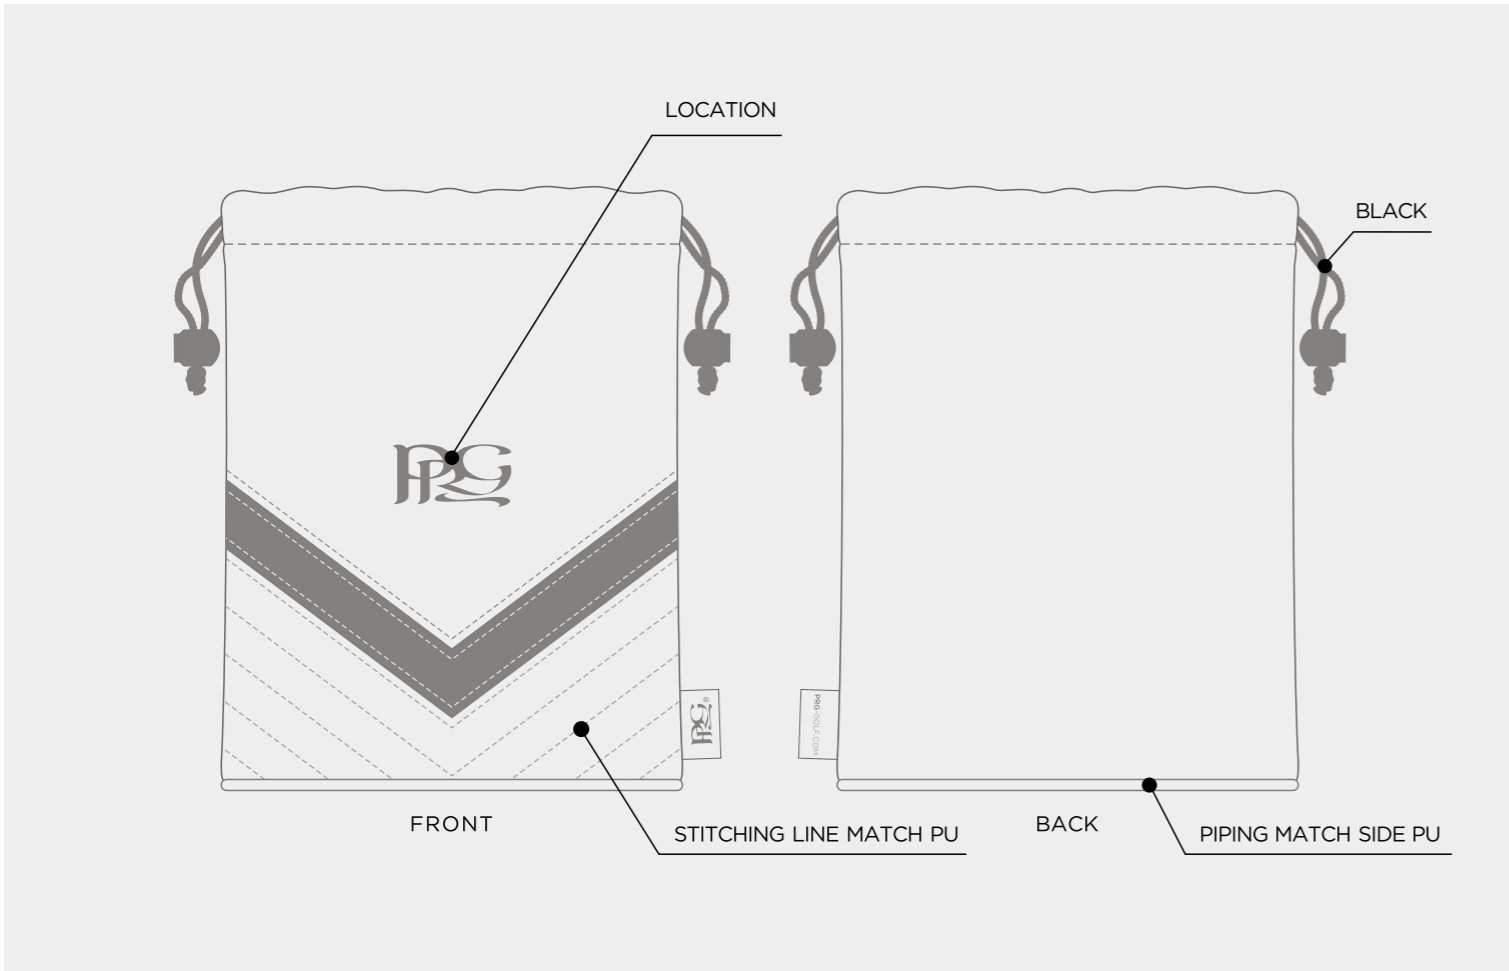

FUSION TOUR POUCH TOTE BAG

ELITE COLOUR	WHITE	BLACK	COOL GRAY 10 C	2380C	NAVY 282C	ROYAL BLUE 662C	HUNTER GREEN 567C	TAN	RED 186C	GREEN 347C	PINK 231C	LIGHT BLUE 542C