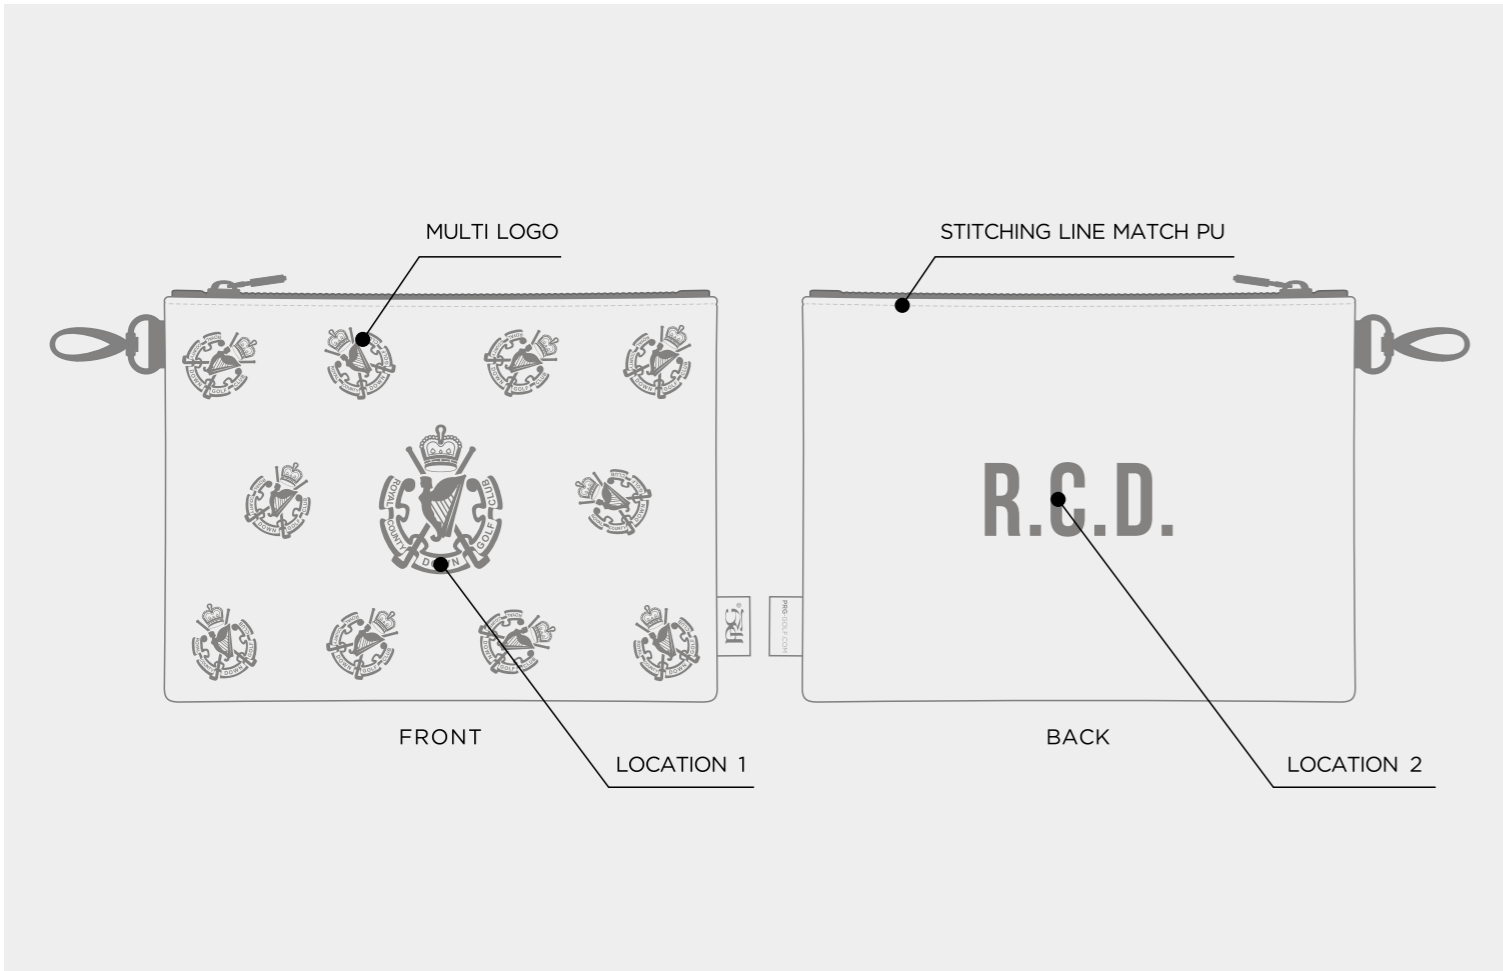

CUSTOM TOUR POUCH TOTE BAG

CUSTOM DELUXE SHOE BAG

CUSTOM DELUXE WINE TOTE BAG

CUSTOM DELUXE TOTE BAG

CUSTOM PREMIUM ZIP TOTE

CUSTOM ZIP POUCH

CUSTOM GLOVE CASE

- ELITE COLOUR
- WHITE
 - BLACK
 - COOL GRAY 10 C
 - 2380C
 - NAVY 282C
 - ROYAL BLUE 662C
 - HUNTER GREEN 567C
 - TAN
 - RED 186C
 - GREEN 347C
 - PINK 231C
 - LIGHT BLUE 542C