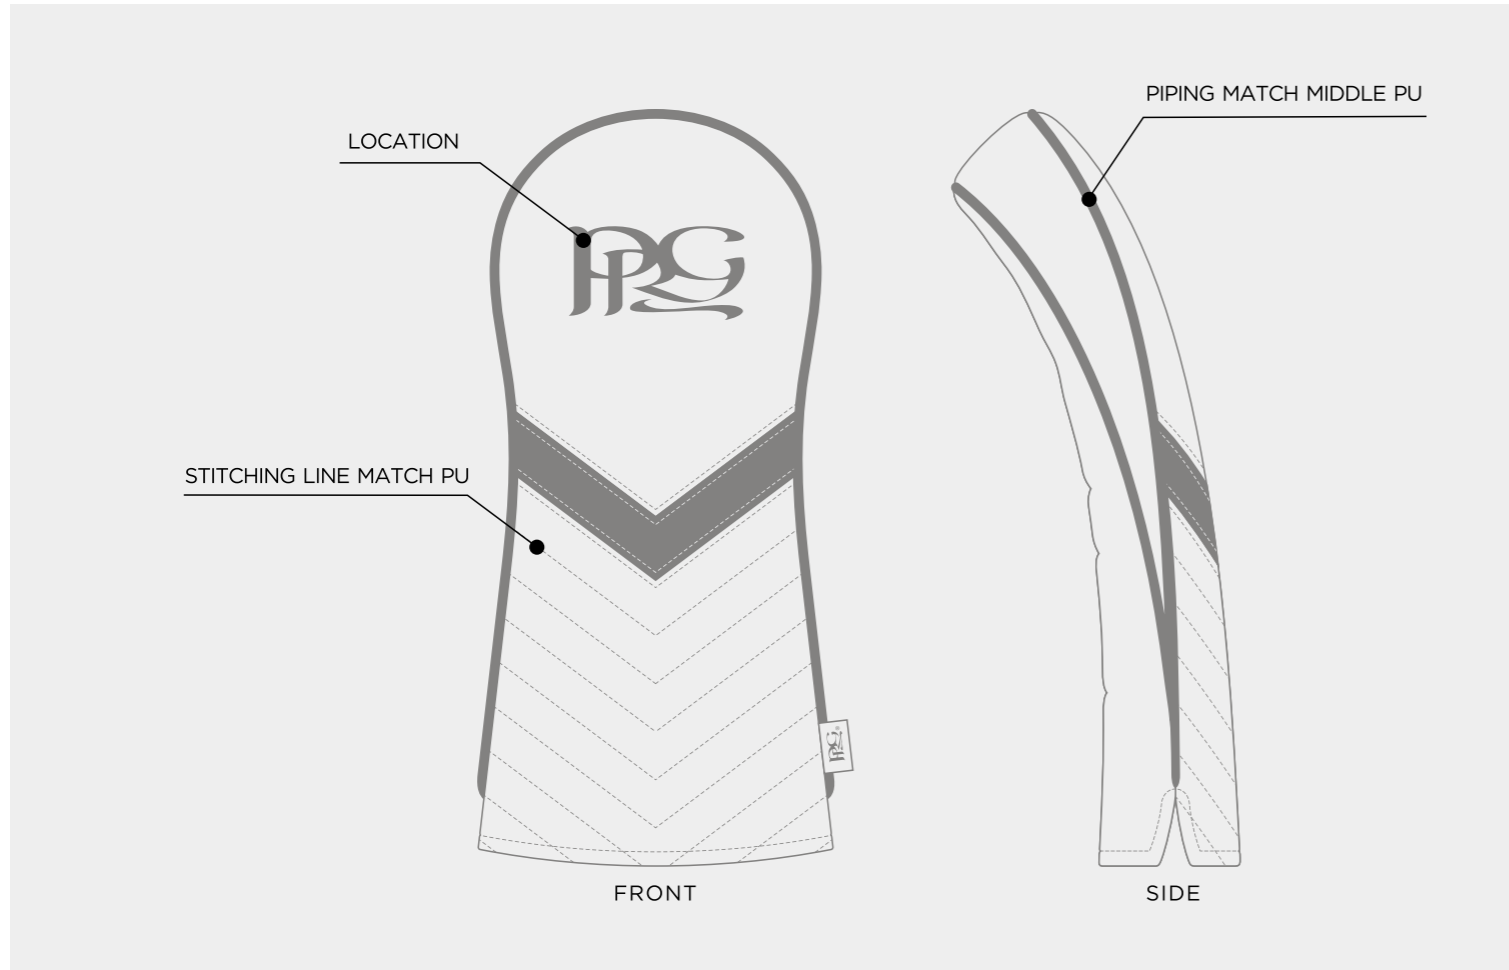

FUSION WOOD COVER

ELITE COLOUR	WHITE	BLACK	COOL GRAY 10 C	2380C	NAVY 282C	ROYAL BLUE 662C	HUNTER GREEN 567C	TAN	RED 186C	GREEN 347C	PINK 231C	LIGHT BLUE 542C