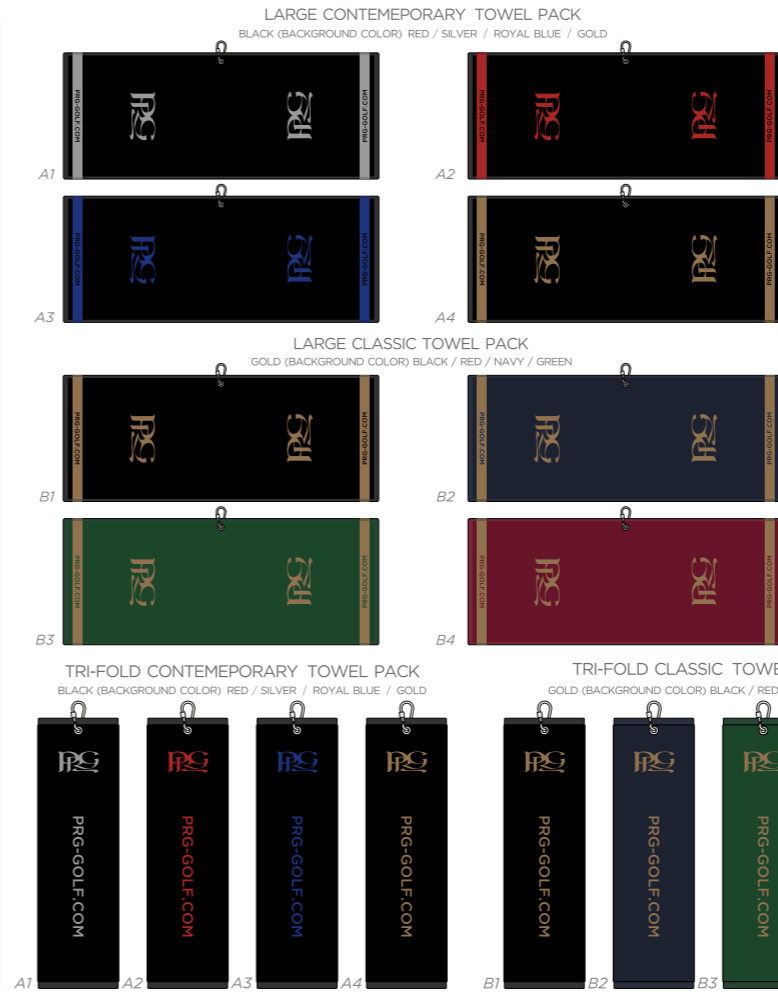

A4

NEW

A5

NEW

A6

NEW

ELITE COLOUR

WHITE	BLACK	2380C	NAVY 282C	HUNTER GREEN 567C	TAN
-------	-------	-------	-----------	-------------------	-----

NAVY

GOLD

GREEN

BURGUNDY

GRAY

RED

ORANGE 1585C

PINK 210C

PU COLOUR

WHITE	BLACK	RED	
PINK 210C	ORANGE 1585C	GOLD	GRAY
GREEN	BLUE	NAVY	BURGUNDY

TOWEL JACQUARD

TOWEL RETRO STRIPE

21.5" x 42"

TOWEL

GATOR YARDAGE BOOK

STITCHING LINE MATCH PU

GATOR COLOUR

GATOR WHITE

GATOR GREEN

GATOR NAVY

ELITE COLOUR

WHITE

HUNTER GREEN 567C

NAVY 282C