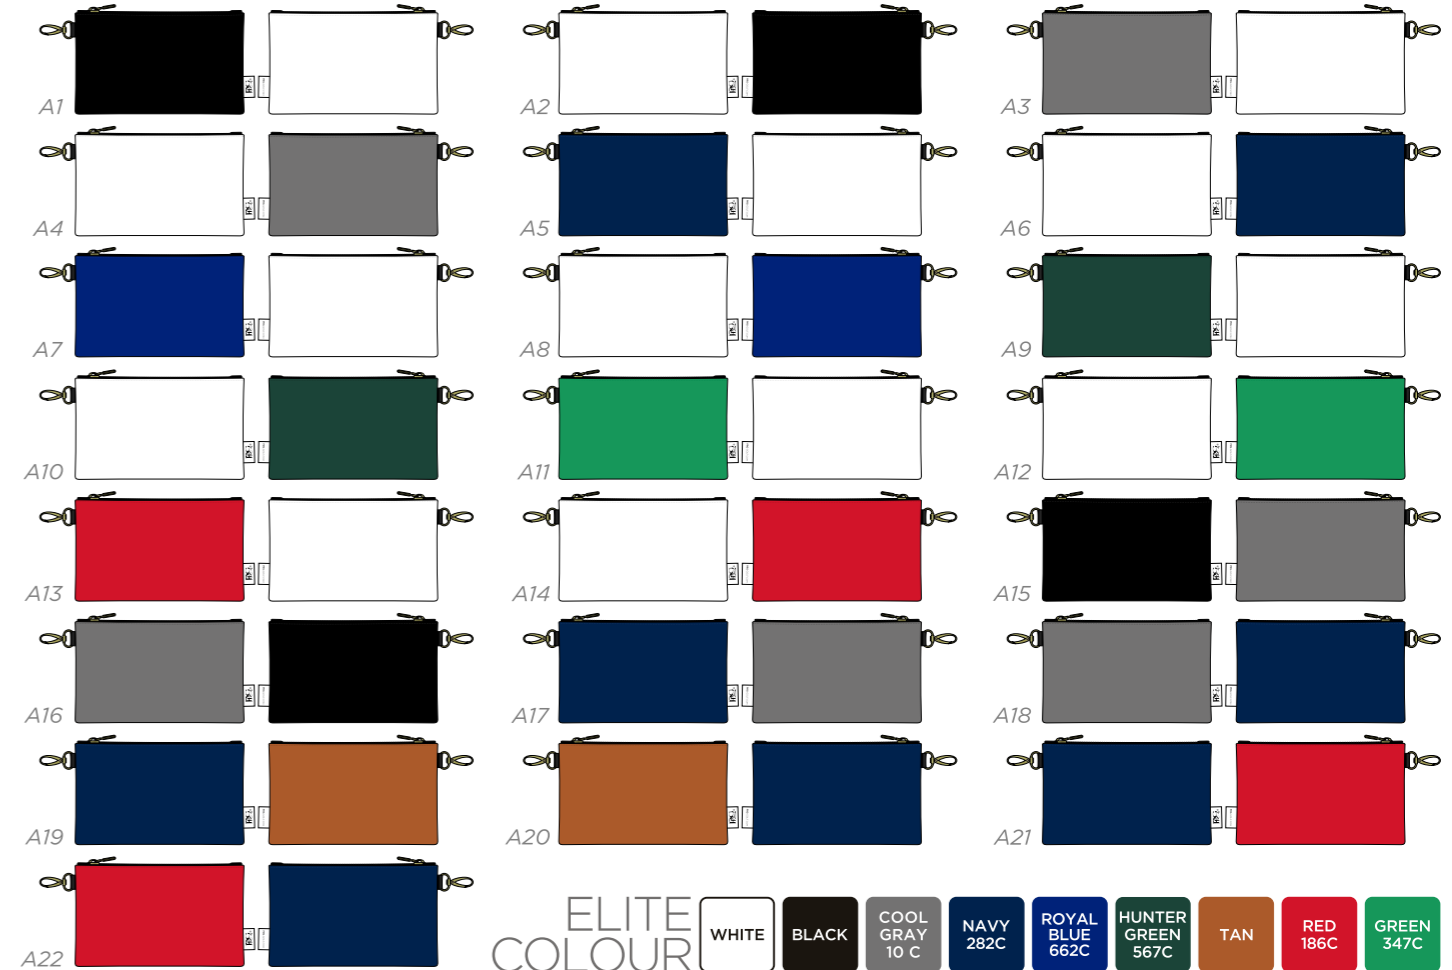

CUSTOM TWO-TONE PREMIUM TOTE BAG

ELITE COLOUR

NAVY 282C	ROYAL BLUE 662C	HUNTER GREEN 567C	TAN	RED 186C	GREEN 347C	WHITE	BLACK	COOL GRAY 10 C
-----------	-----------------	-------------------	-----	----------	------------	-------	-------	----------------

CUSTOM TWO-TONE DELUXE SHOE BAG

CUSTOM TWO-TONE WINE TOTE BAG

CUSTOM TWO-TONE DELUXE TOTE BAG

CUSTOM TWO-TONE PREMIUM ZIP TOTE

CUSTOM TWO-TONE MINI ZIP POUCH

CUSTOM TWO-TONE SINGLE ZIP TOTE

CUSTOM TWO-TONE TOILETRY BAG

CUSTOM TWO-TONE PREMIUM SHOE BAG

ELITE STELLAR BLADE PUTTER COVER

ELITE COLOUR	WHITE	BLACK	COOL GRAY 10 C	NAVY 282C	FUR LINING COLOUR	COOL GRAY 10 C	NAVY 289C	BLUE 286C	LIME GREEN 361C	RED 186C	ORANGE 172C	BLACK	
A1	A2	A3	A4	A5	A6	A7	B1	B2	B3	B4	B5	B6	B7
C1	C2	C3	C4	C5	C6	C7	D1	D2	D3	D4	D5	D6	D7

ELITE STELLAR VINTAGE MALLET PUTTER COVER

- | | | | | | | | | | | | | |
|--------------|-------|-------|----------------|-----------|-------------------|----------------|-----------|-----------|-----------------|----------|-------------|-------|
| ELITE COLOUR | WHITE | BLACK | COOL GRAY 10 C | NAVY 282C | FUR LINING COLOUR | COOL GRAY 10 C | NAVY 289C | BLUE 286C | LIME GREEN 361C | RED 186C | ORANGE 172C | BLACK |
|--------------|-------|-------|----------------|-----------|-------------------|----------------|-----------|-----------|-----------------|----------|-------------|-------|