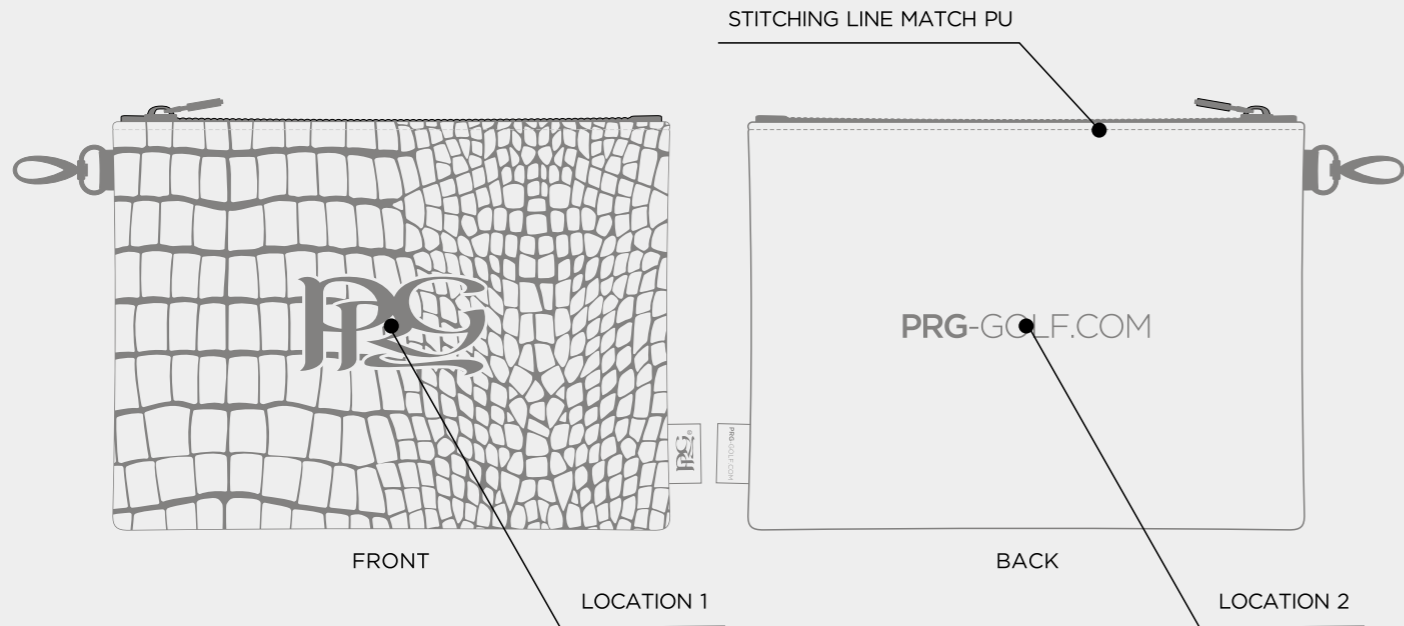

GATOR TWO-TONE PREMIUM ZIP TOTE

NEW