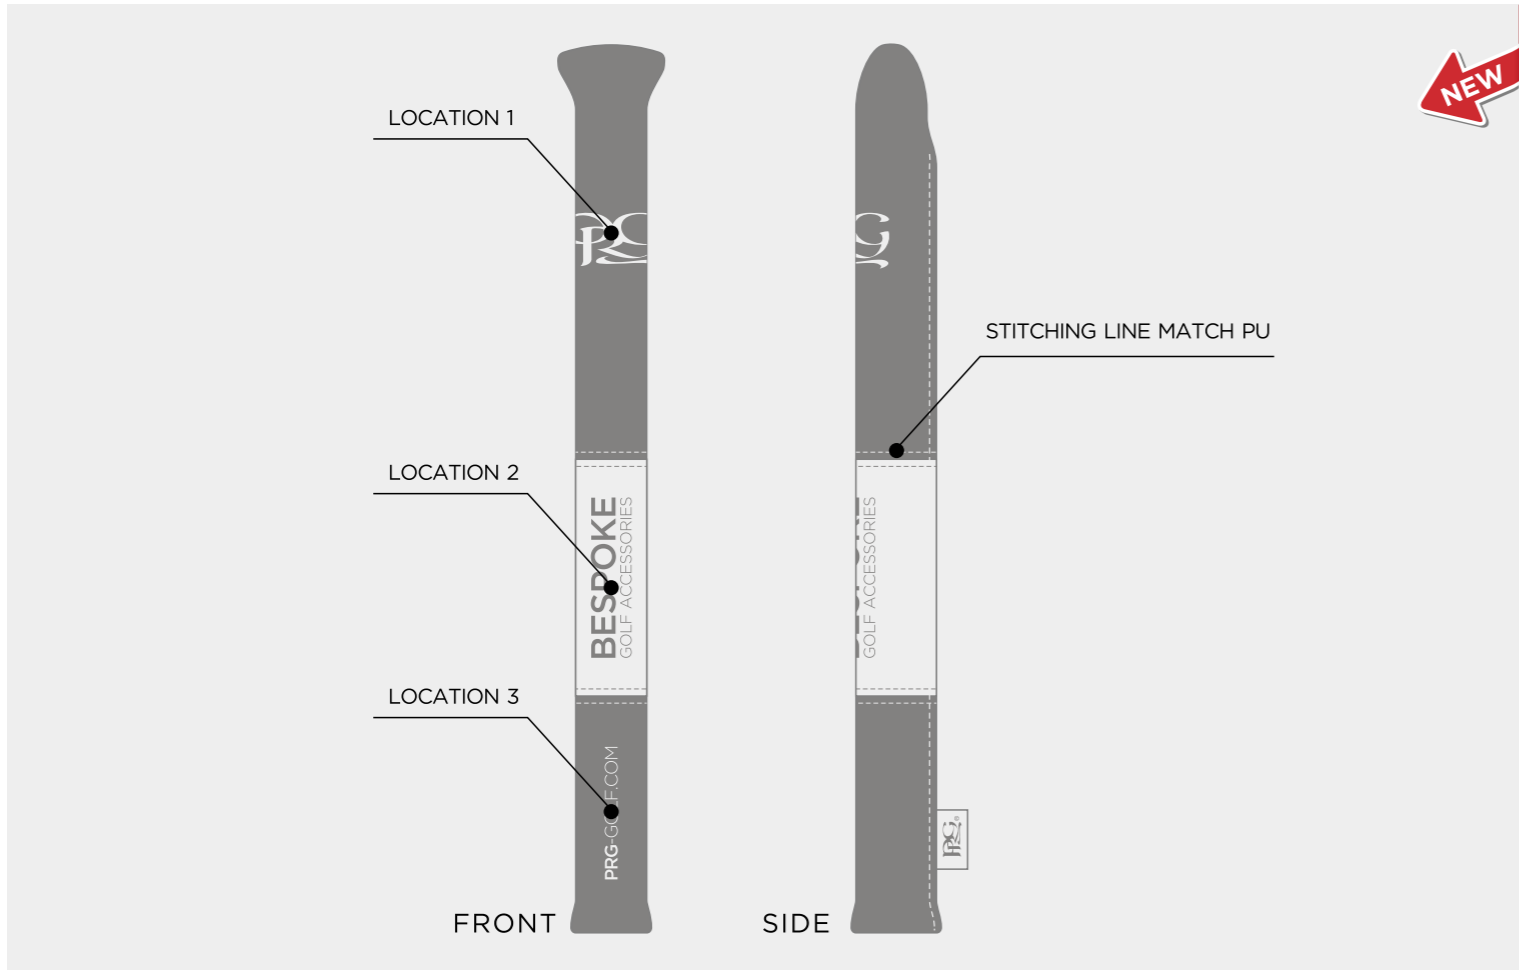

HORIZON ALIGNMENT STICK COVER