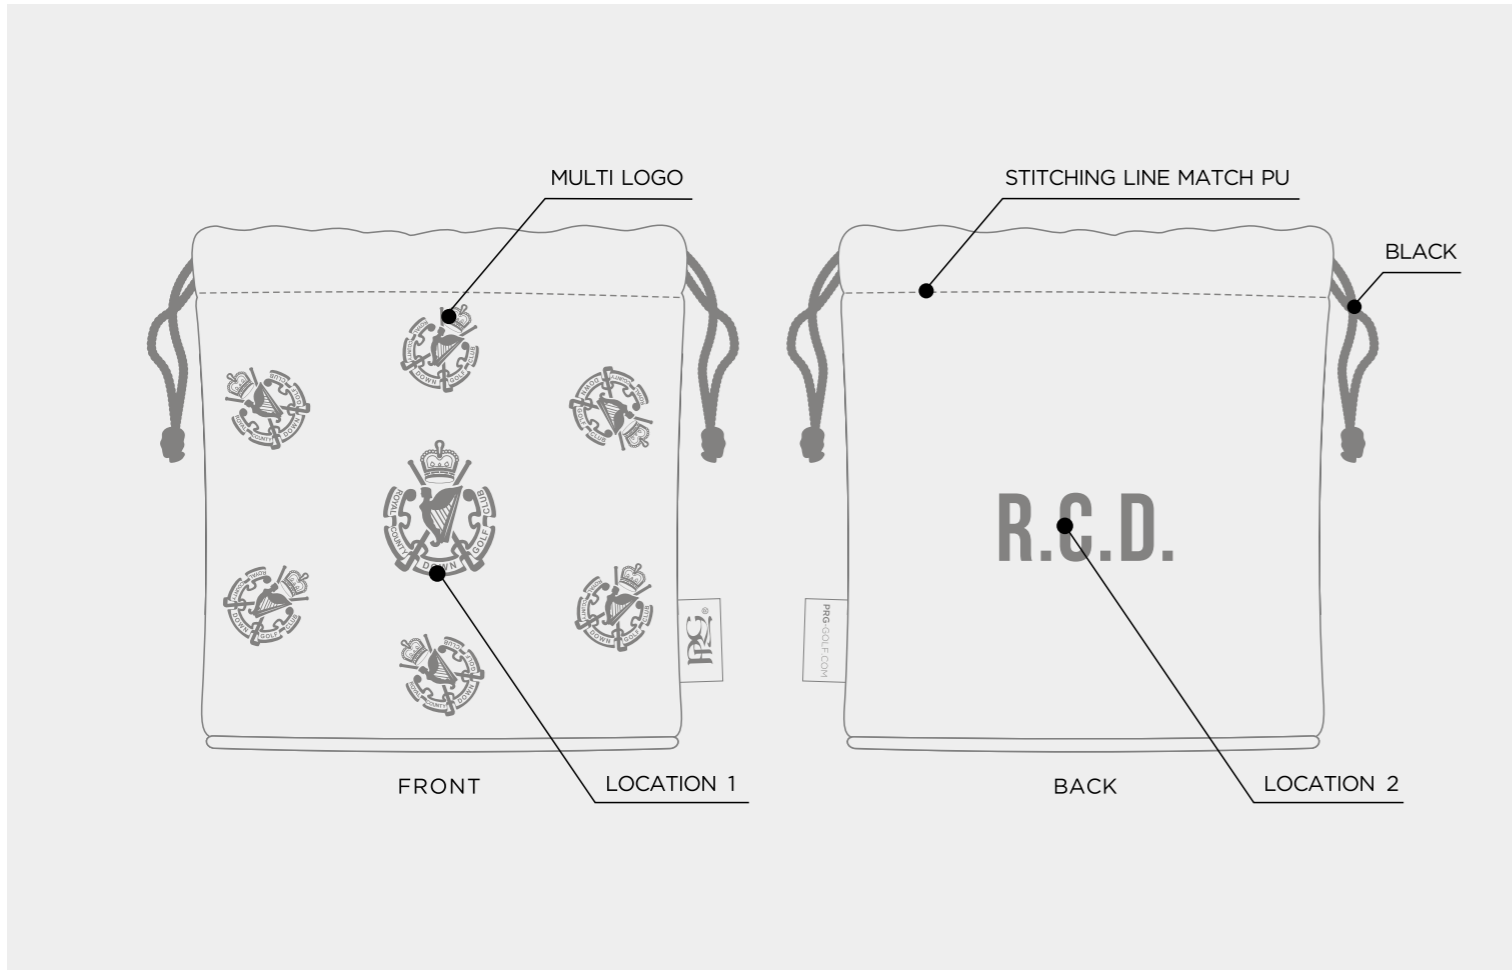

CUSTOM POUCH TOTE BAG

ELITE COLOUR	WHITE	BLACK	COOL GRAY 10 C	2380C	NAVY 282C	ROYAL BLUE 662C	HUNTER GREEN 567C	TAN	RED 186C	GREEN 347C	PINK 231C	LIGHT BLUE 542C