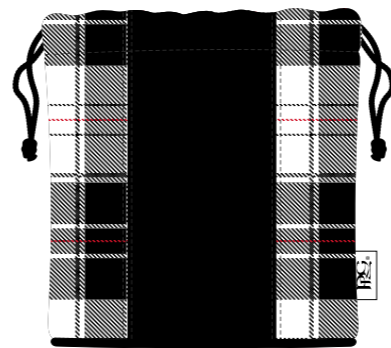

- GREEN
- BLACK

TARTAN VINTAGE MALLET PUTTER COVER

ELITE COLOUR

TARTAN COLOUR

TARTAN PREMIUM TOTE BAG

ELITE COLOUR

BLACK

WHITE

COOL GRAY 10 C

HUNTER GREEN 567C

TARTAN COLOUR

GREEN

BLACK

TARTAN POUCH TOTE BAG

NEW

A1