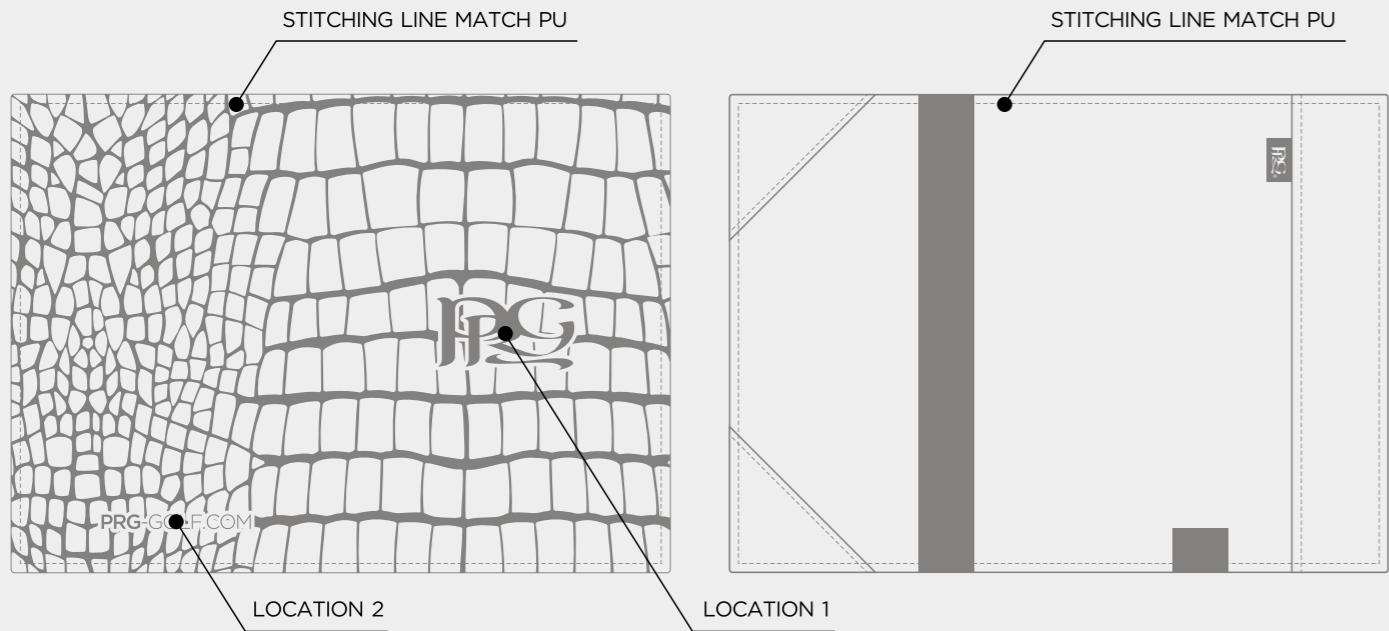

GATOR SCORECARD HOLDER