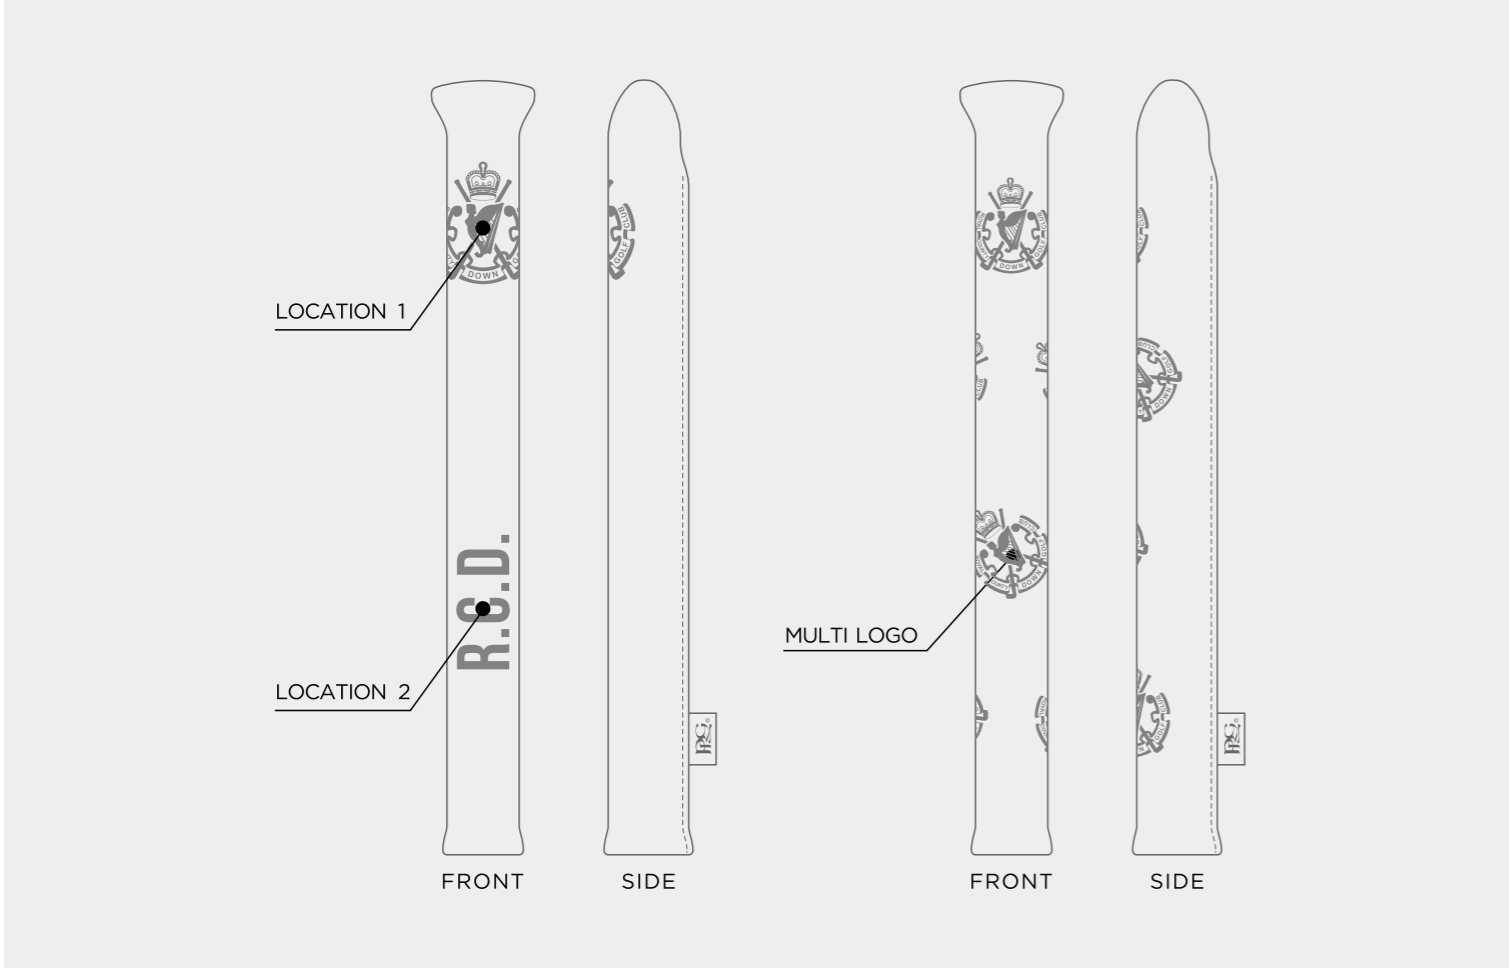

CUSTOM CLASSIC ALIGNMENT STICK COVER