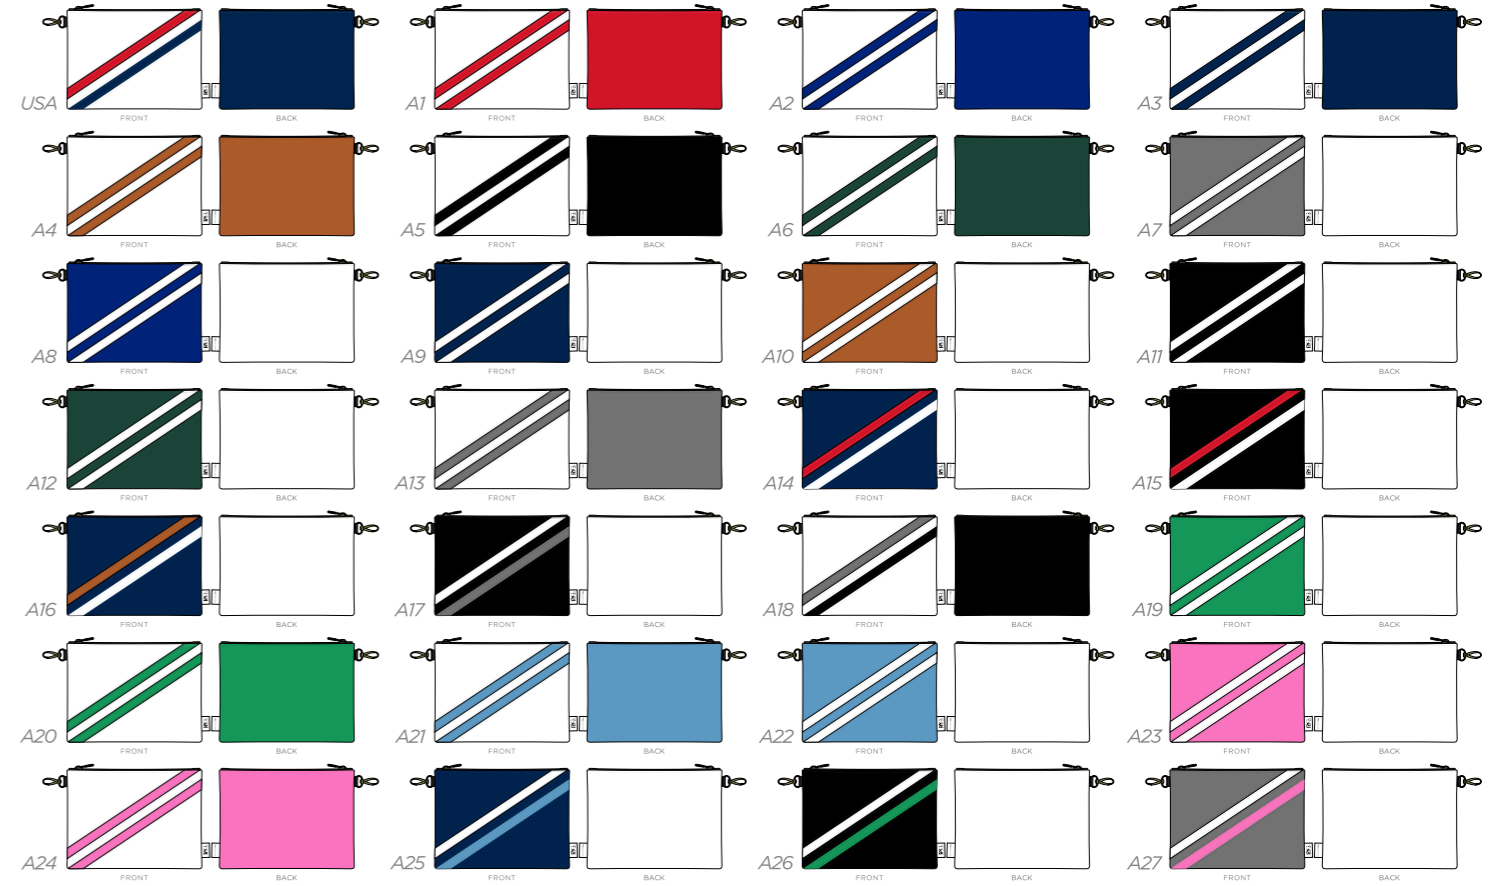

TRACK TWO-TONE PREMIUM ZIP TOTE

1. ELITE COLOUR
2. WHITE
   - BLACK
   - COOL GRAY 10 C
   - NAVY 282C
   - ROYAL BLUE 662C
   - HUNTER GREEN 567C
   - TAN
   - RED 186C
   - GREEN 347C
   - PINK 231C
   - LIGHT BLUE 542C