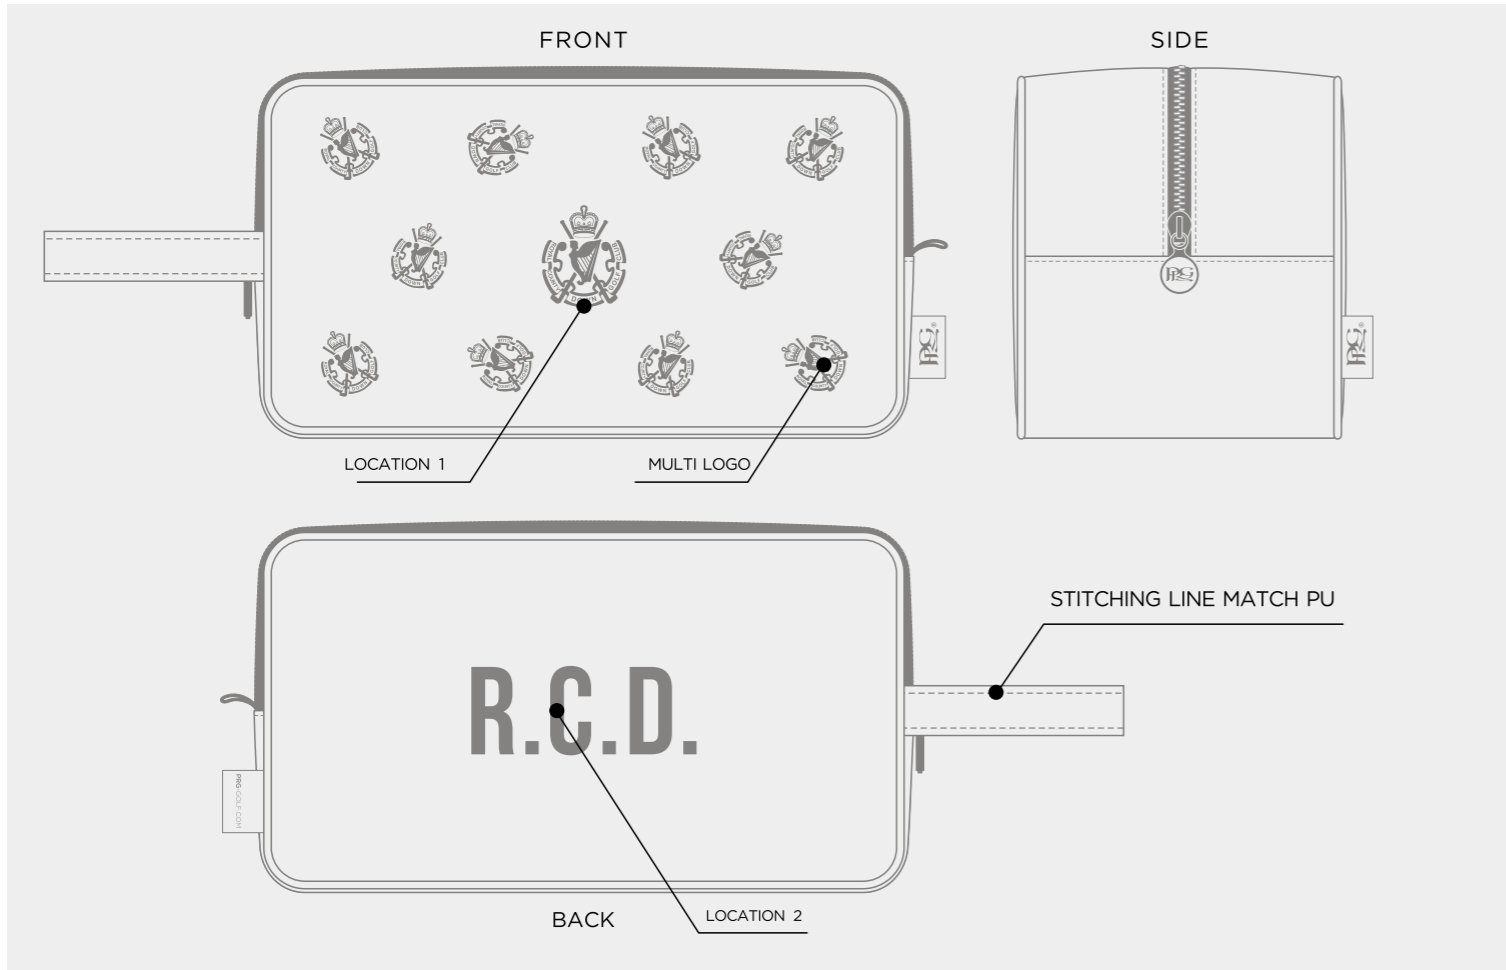

CUSTOM TOILETRY BAG