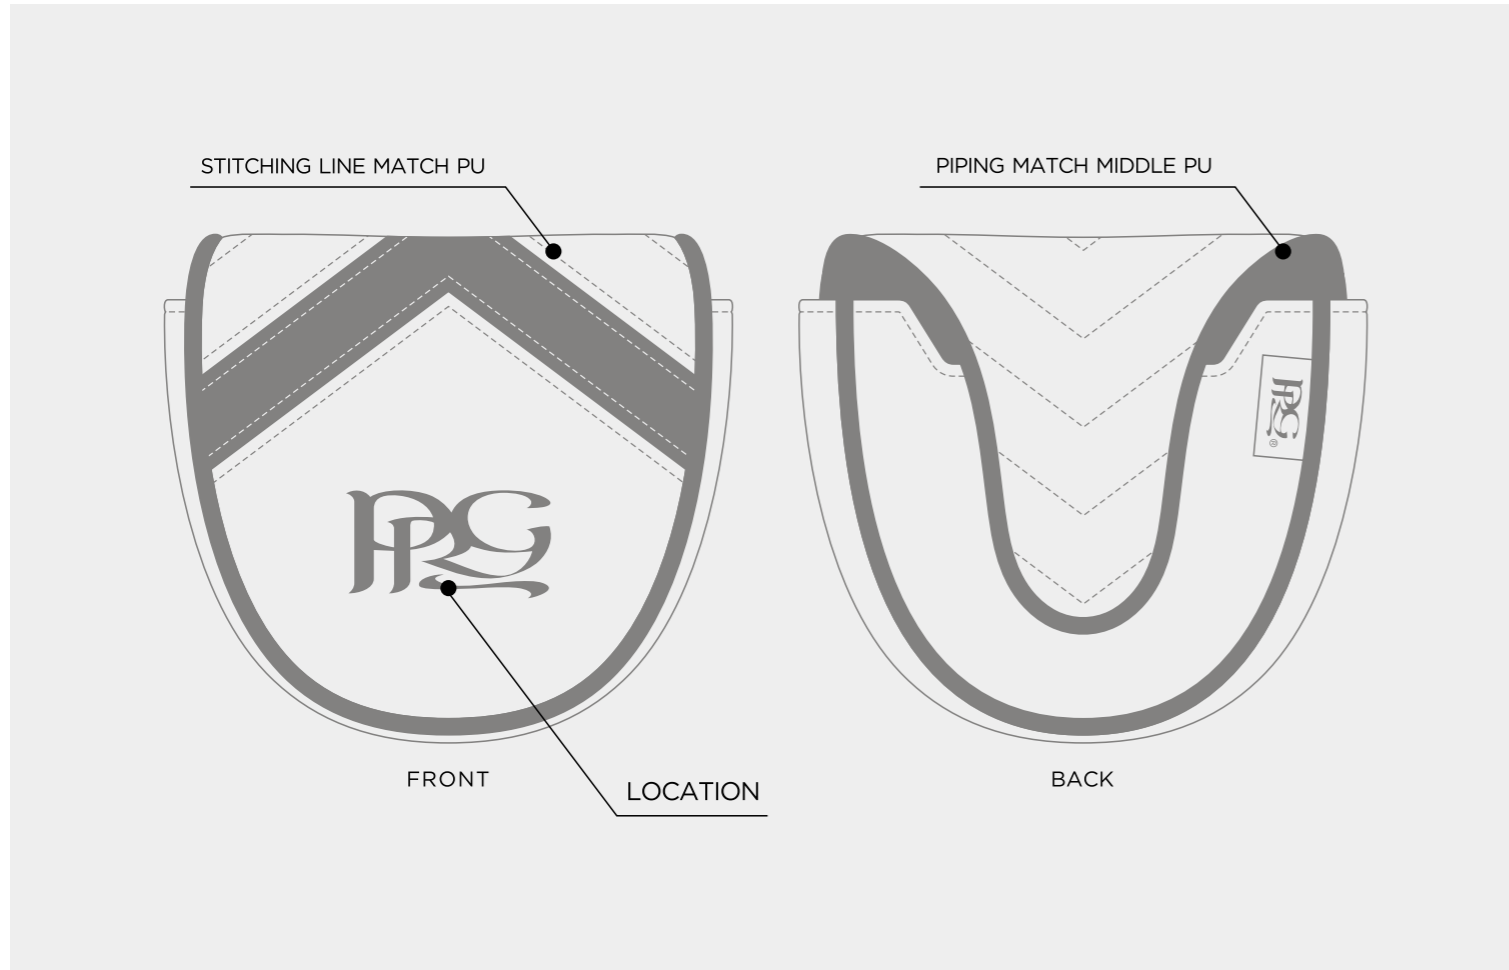

FUSION VINTAGE WOOD COVER

FUSION BLADE PUTTER COVER

FUSION Mallet Putter Cover

FUSION SPIDER MALLET PUTTER COVER

FUSION VINTAGE MALLET PUTTER COVER

FUSION PREMIUM TOTE BAG

ELITE COLOUR	
WHITE	BLACK
COOL GRAY 10 C	2380C
NAVY 282C	ROYAL BLUE 662C
HUNTER GREEN 567C	TAN
RED 186C	GREEN 347C
PINK 231C	LIGHT BLUE 542C