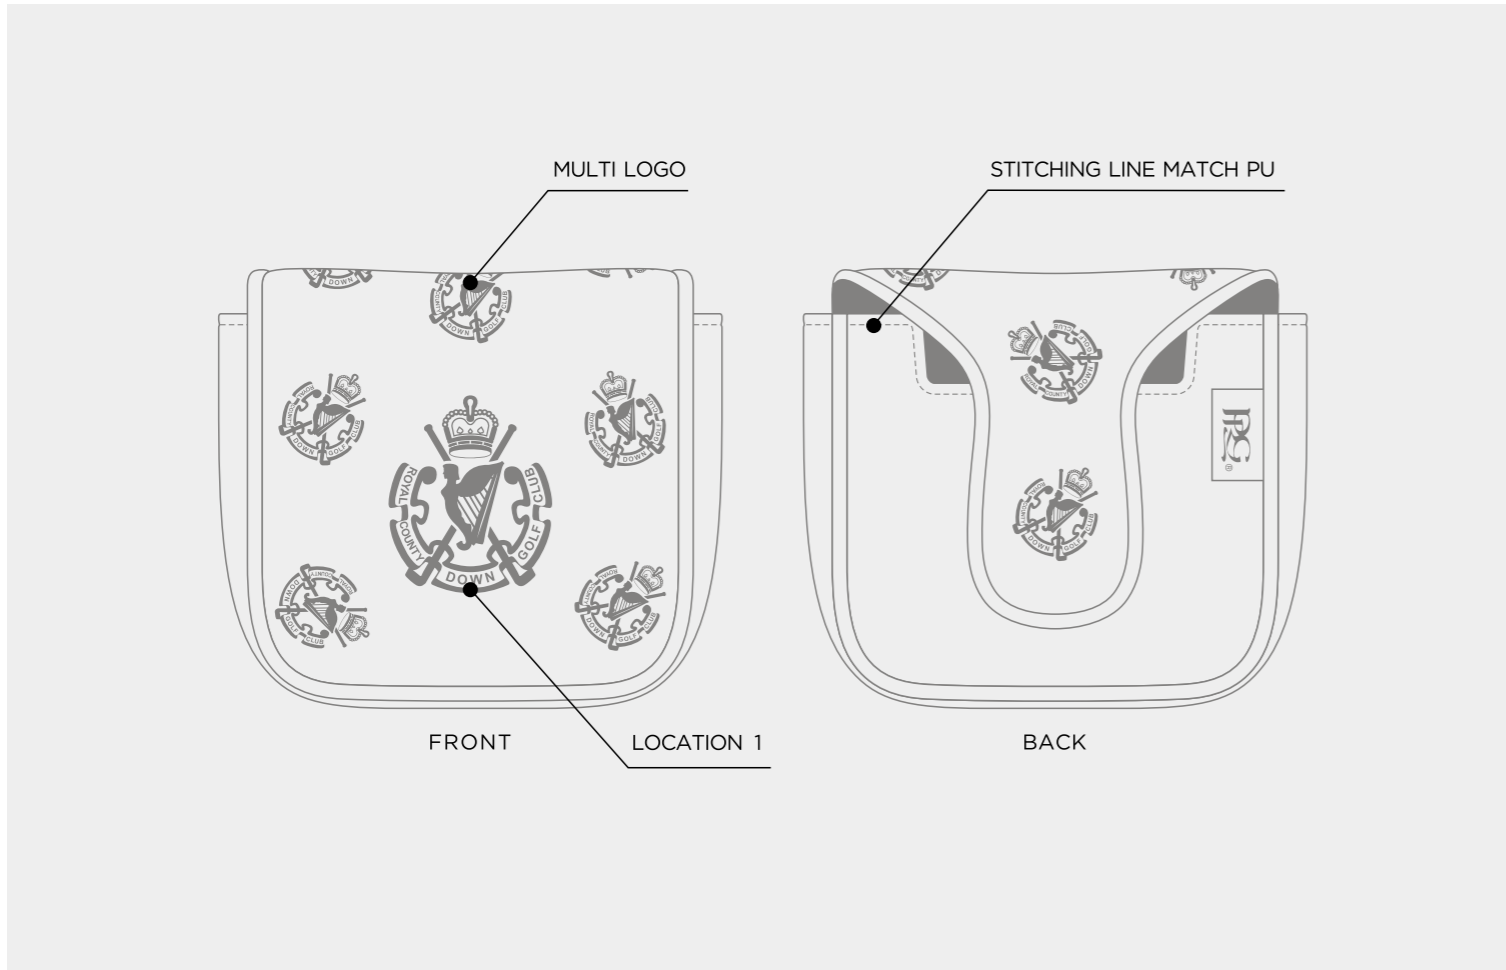

CUSTOM SPIDER MALLET PUTTER COVER