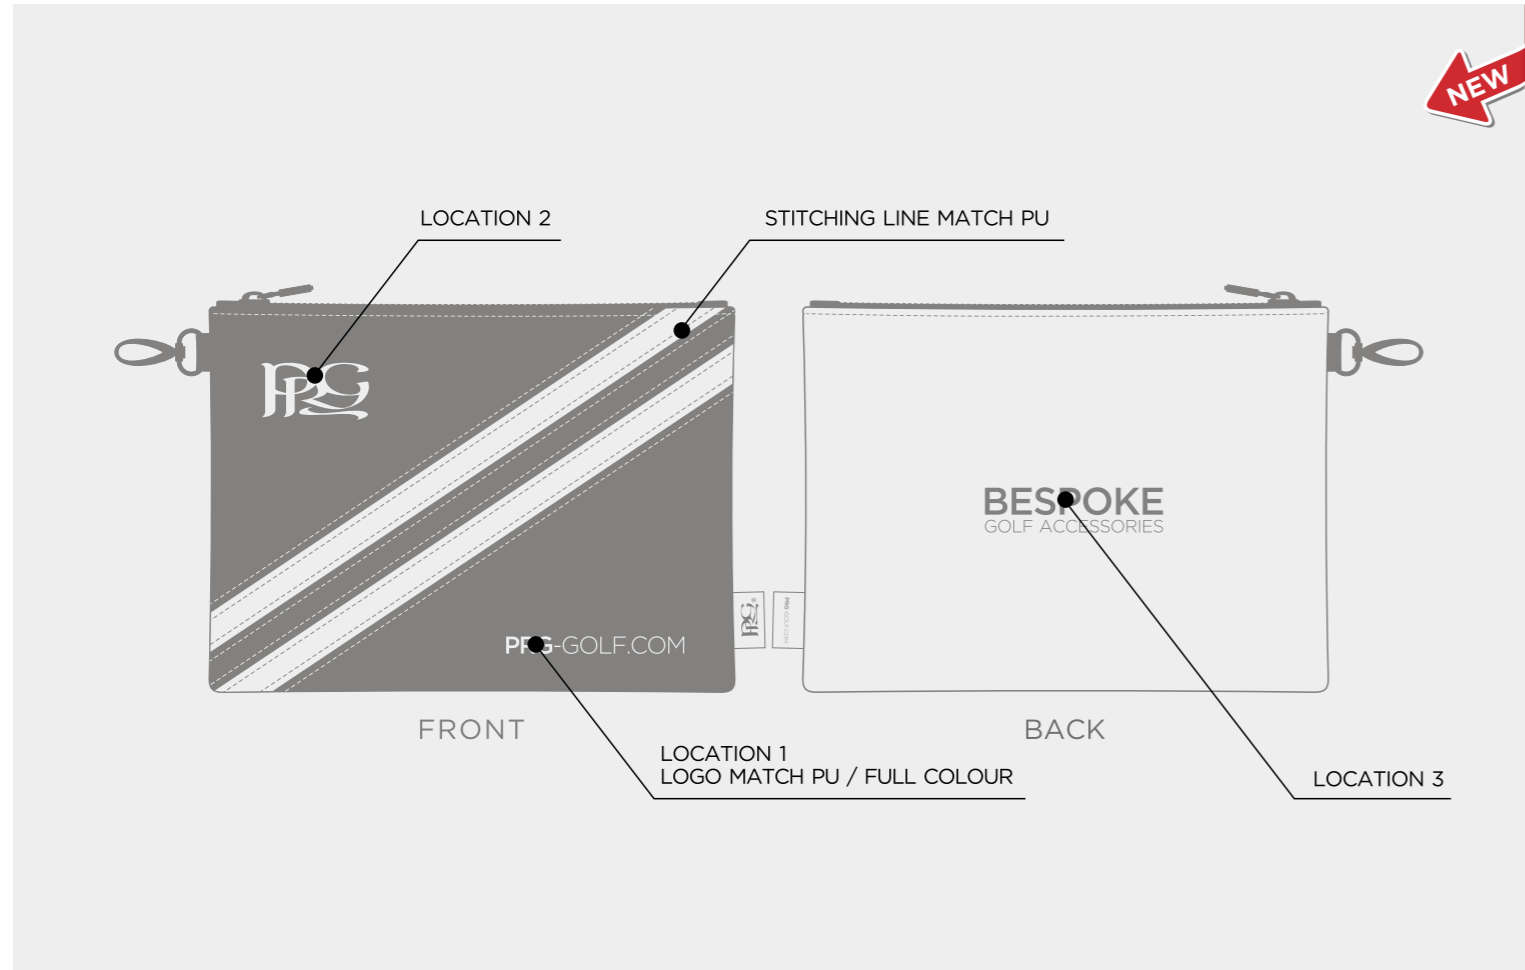

TRACK TWO-TONE PREMIUM ZIP TOTE

1. ELITE COLOUR
2. WHITE
   - BLACK
   - COOL GRAY 10 C
   - NAVY 282C
   - ROYAL BLUE 662C
   - HUNTER GREEN 567C
   - TAN
   - RED 186C
   - GREEN 347C
   - PINK 231C
   - LIGHT BLUE 542C