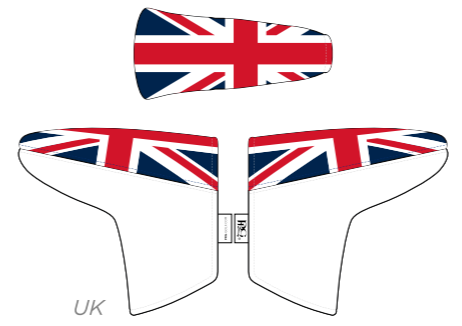

PATRIOT VINTAGE WOOD COVER

NEW

USA

DENMARK

CANADA

UK

IRELAND

SCOTLAND

WALES

ELITE COLOUR

WHITE	NAVY 282C	RED 186C	GREEN 347C
-------	-----------	----------	------------

PATRIOT BLADE PUTTER COVER

NEW

ELITE COLOUR

WHITE	NAVY 282C	RED 186C	GREEN 347C
-------	-----------	----------	------------

PATRIOT VINTAGE MALLET PUTTER COVER

NEW

ELITE COLOUR

WHITE	NAVY 282C	RED 186C	GREEN 347C
-------	-----------	----------	------------

PATRIOT MID TOTE BAG

NEW

ELITE COLOUR

WHITE	NAVY 282C	RED 186C	GREEN 347C
-------	-----------	----------	------------