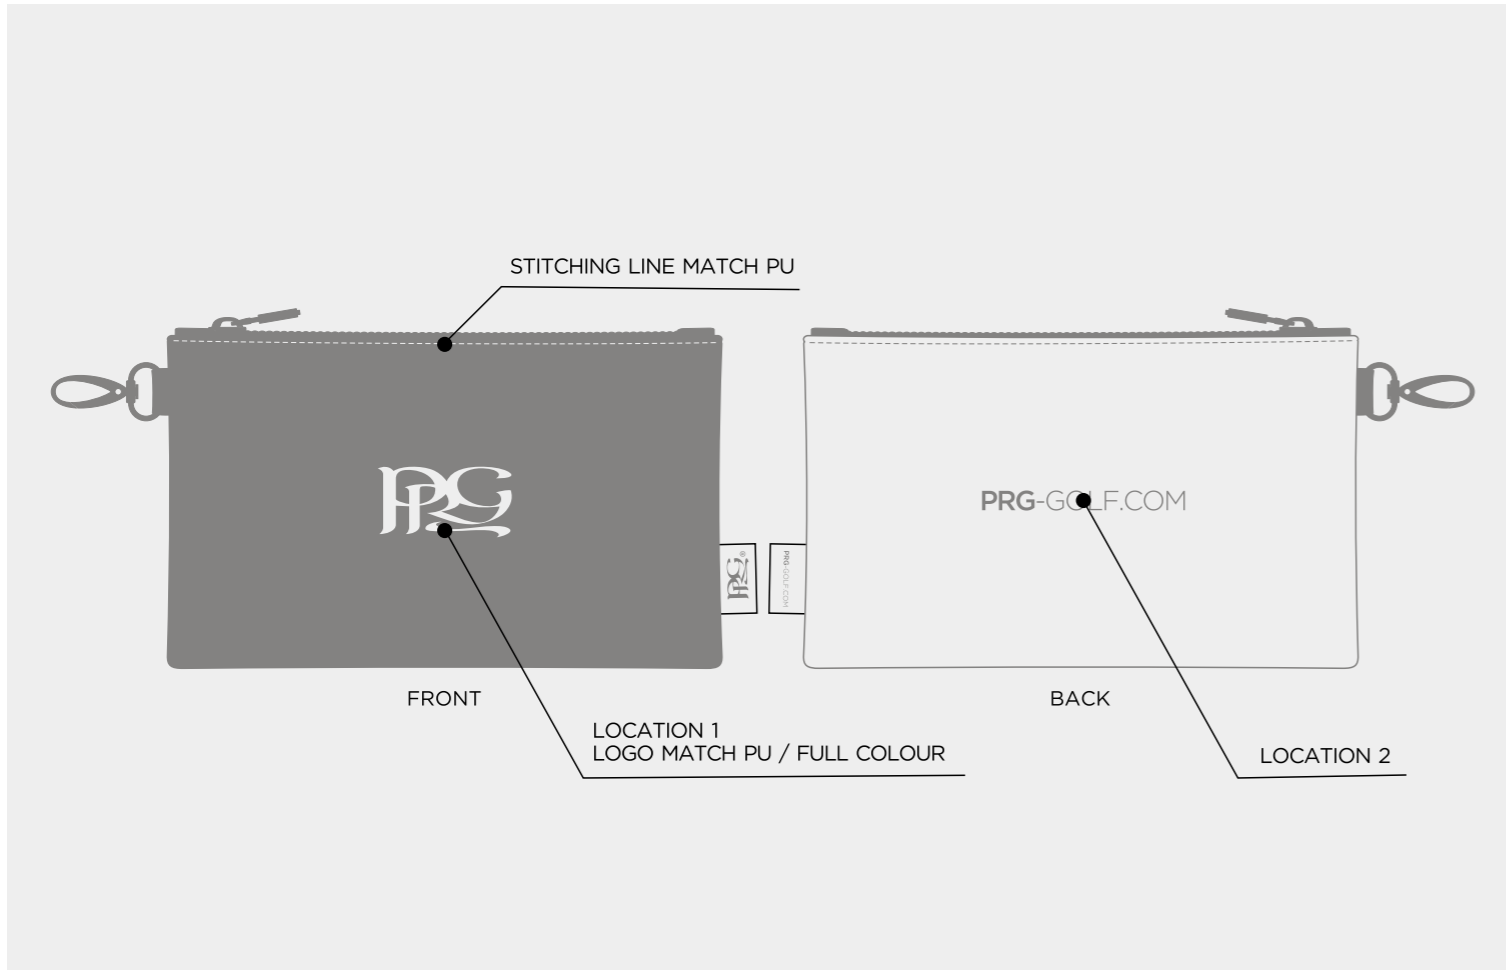

CUSTOM TWO-TONE DELUXE SHOE BAG

CUSTOM TWO-TONE WINE TOTE BAG

CUSTOM TWO-TONE DELUXE TOTE BAG

CUSTOM TWO-TONE PREMIUM ZIP TOTE

CUSTOM TWO-TONE MINI ZIP POUCH

CUSTOM TWO-TONE SINGLE ZIP TOTE

CUSTOM TWO-TONE TOILETRY BAG