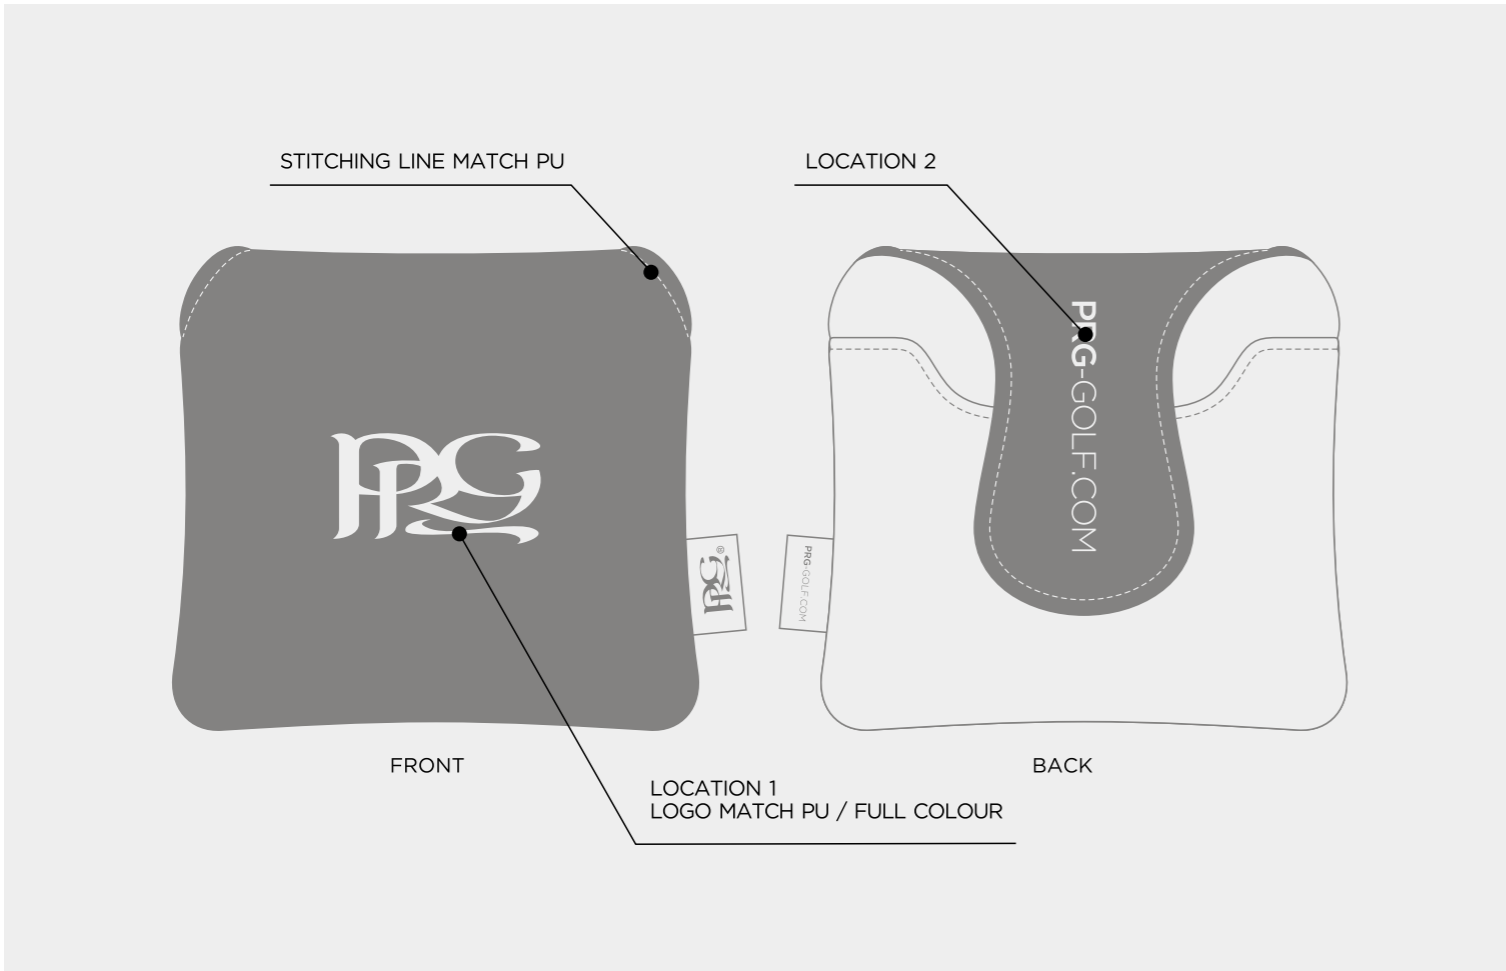

CUSTOM TWO-TONE VINTAGE MALLET PUTTER COVER