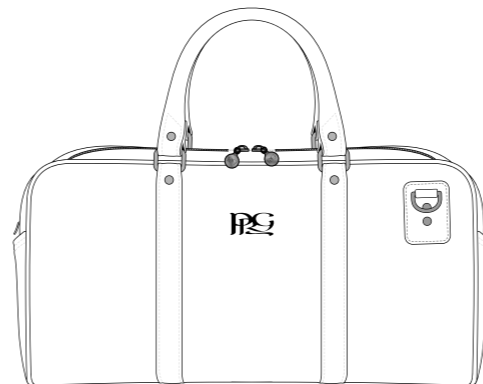

ELITE LUGGAGE BARREL BAG

STITCHING LINE MATCH PU

LOCATION

A1

NEW

NEW

NEW

NEW

ELITE COLOUR

WHITE	BLACK	2380C	NAVY 282C	HUNTER GREEN 567C	TAN