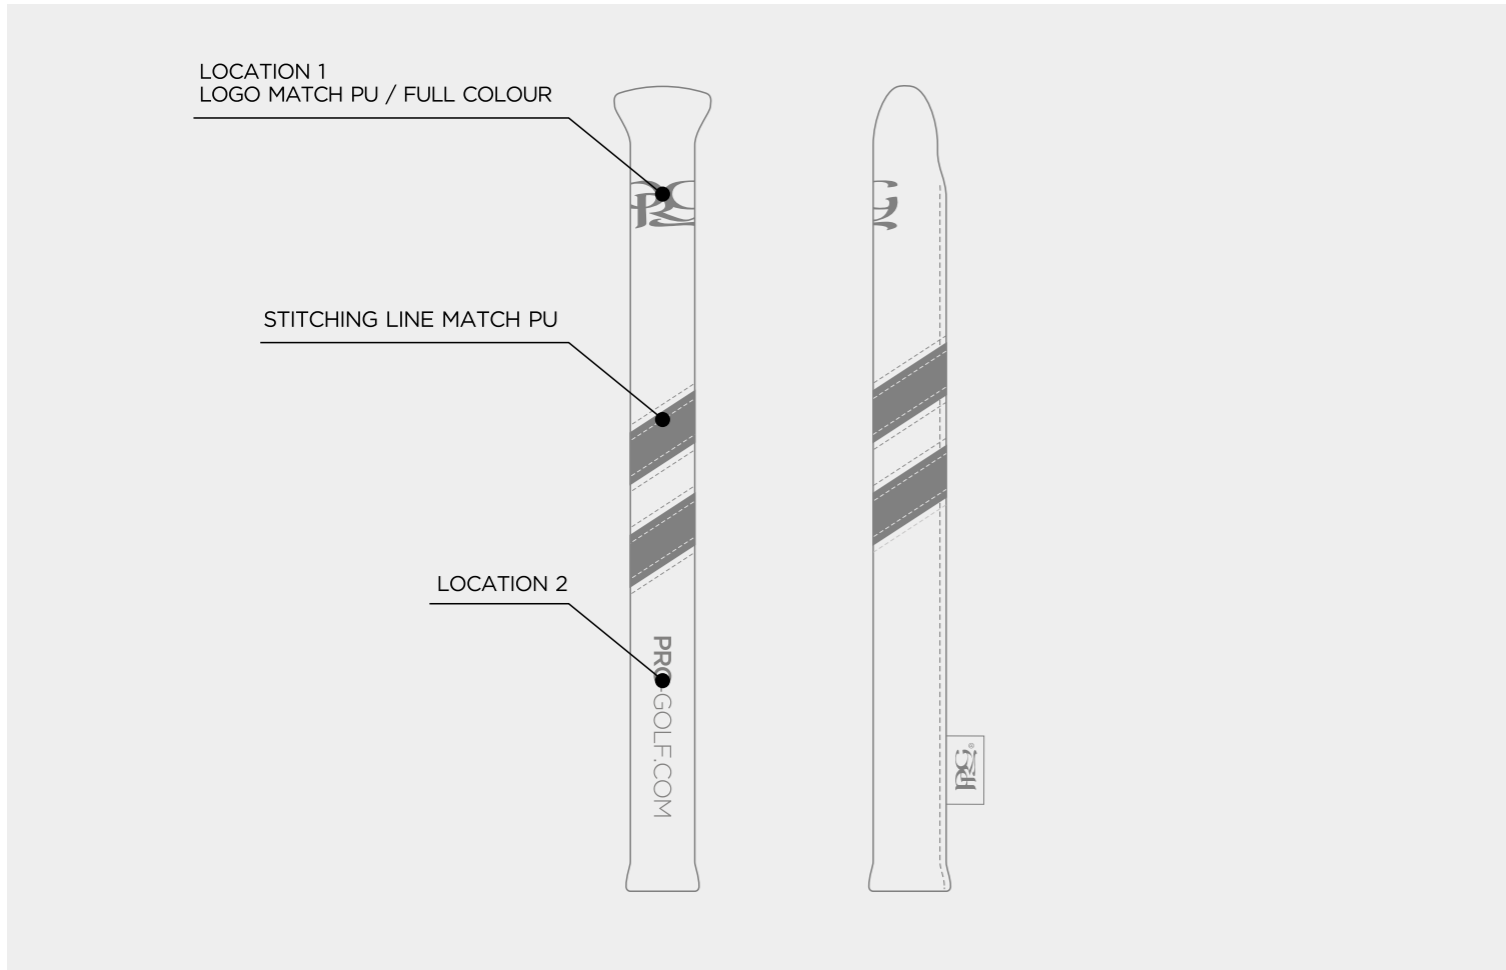

BACK

TRACK BLADE PUTTER COVER

TRACK MALLET PUTTER COVER

TRACK VINTAGE MALLET PUTTER COVER

TRACK ALIGNMENT STICK COVER

ELITE COLOUR

WHITE	BLACK	COOL GRAY 10 C	
NAVY 282C	ROYAL BLUE 662C	HUNTER GREEN 567C	TAN
RED 186C	GREEN 347C	PINK 231C	LIGHT BLUE 542C