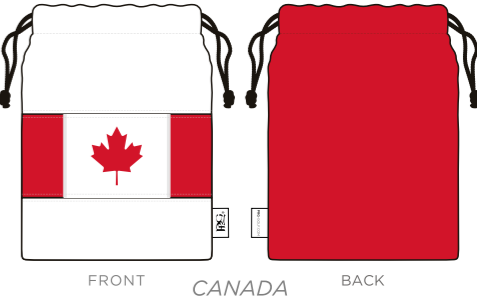

PATRIOT VINTAGE MALLET PUTTER COVER

NEW

ELITE COLOUR

WHITE	NAVY 282C	RED 186C	GREEN 347C
-------	-----------	----------	------------

PATRIOT MID TOTE BAG

NEW

ELITE COLOUR

WHITE	NAVY 282C	RED 186C	GREEN 347C
-------	-----------	----------	------------