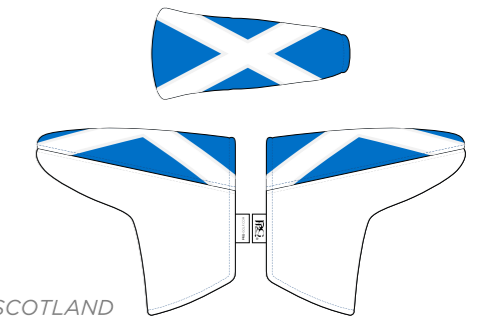

HORIZON DELUXE SHOE BAG

HORIZON WINE TOTE BAG

HORIZON DELUXE TOTE BAG

- ELITE COLOUR
- WHITE
 - BLACK
 - COOL GRAY 10 C
 - 2380C
 - NAVY 282C
 - ROYAL BLUE 662C
 - HUNTER GREEN 567C
 - TAN
 - RED 186C
 - GREEN 347C
 - PINK 231C
 - LIGHT BLUE 542C

PATRIOT VINTAGE WOOD COVER

NEW

USA

DENMARK

CANADA

UK

IRELAND

SCOTLAND

WALES

ELITE COLOUR

WHITE	NAVY 282C	RED 186C	GREEN 347C
-------	-----------	----------	------------

PATRIOT BLADE PUTTER COVER

NEW

ELITE COLOUR

WHITE	NAVY 282C	RED 186C	GREEN 347C
-------	-----------	----------	------------

PATRIOT VINTAGE MALLET PUTTER COVER

NEW

ELITE COLOUR

WHITE	NAVY 282C	RED 186C	GREEN 347C
-------	-----------	----------	------------

PATRIOT MID TOTE BAG

NEW

ELITE COLOUR

WHITE	NAVY 282C	RED 186C	GREEN 347C
-------	-----------	----------	------------