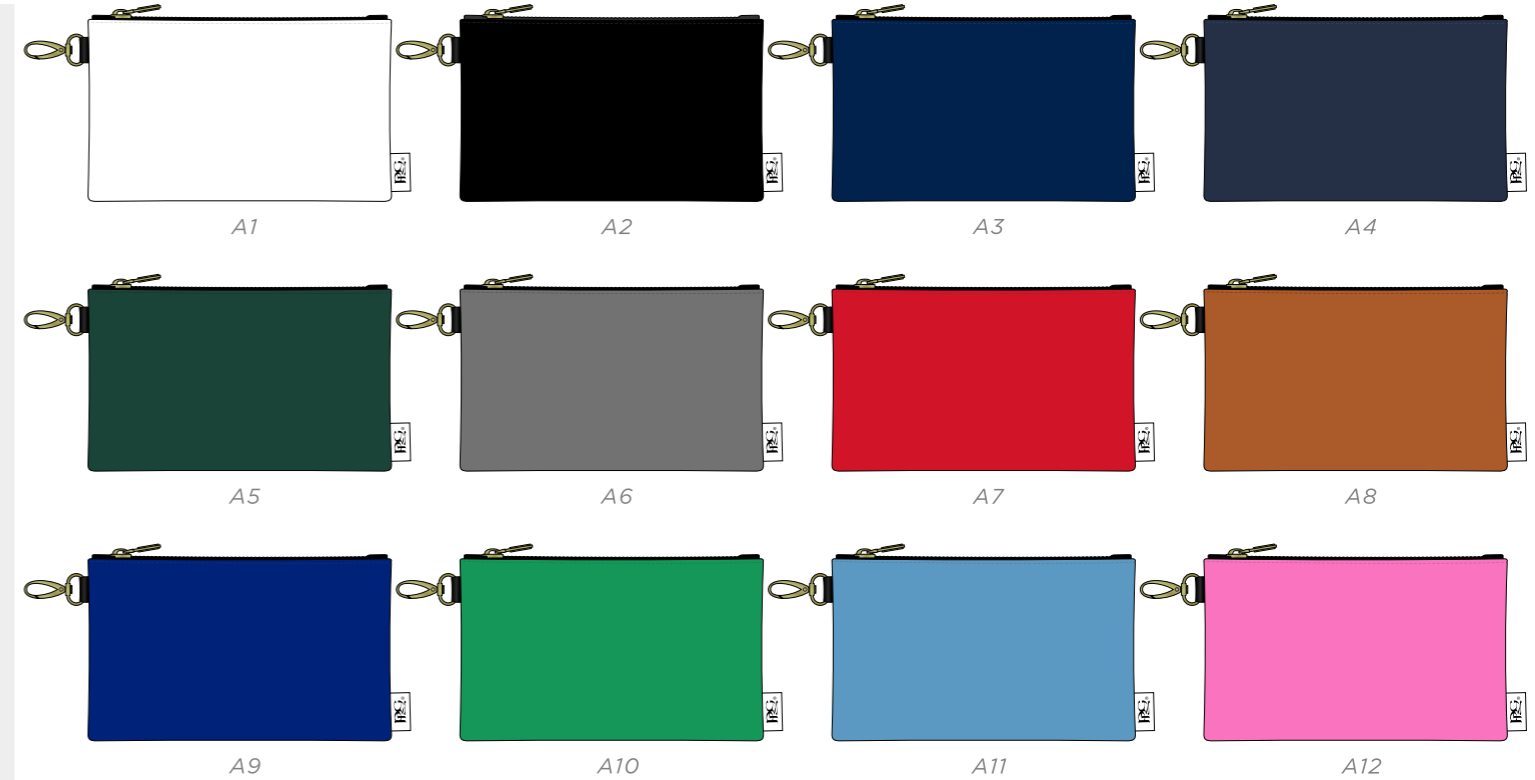

CUSTOM TOUR POUCH TOTE BAG

CUSTOM DELUXE SHOE BAG

CUSTOM DELUXE WINE TOTE BAG

CUSTOM DELUXE TOTE BAG

CUSTOM PREMIUM ZIP TOTE

CUSTOM ZIP POUCH

CUSTOM GLOVE CASE

- ELITE COLOUR
- WHITE
 - BLACK
 - COOL GRAY 10 C
 - 2380C
 - NAVY 282C
 - ROYAL BLUE 662C
 - HUNTER GREEN 567C
 - TAN
 - RED 186C
 - GREEN 347C
 - PINK 231C
 - LIGHT BLUE 542C