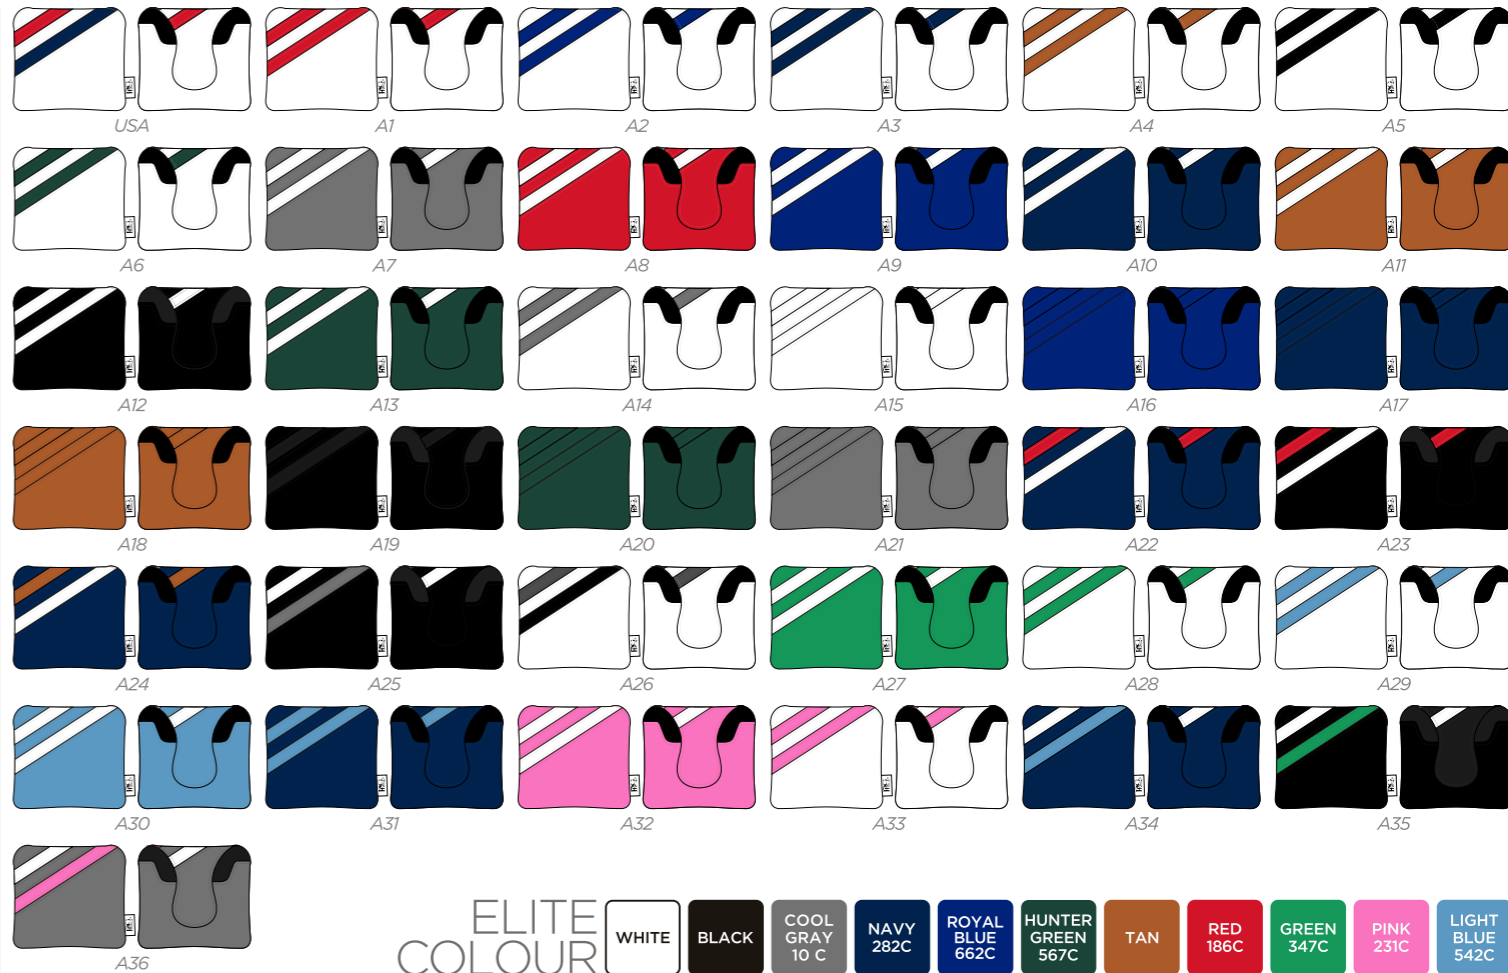

BACK

TRACK BLADE PUTTER COVER

TRACK MALLET PUTTER COVER

TRACK VINTAGE MALLET PUTTER COVER

TRACK ALIGNMENT STICK COVER

ELITE COLOUR

WHITE	BLACK	COOL GRAY 10 C	
NAVY 282C	ROYAL BLUE 662C	HUNTER GREEN 567C	TAN
RED 186C	GREEN 347C	PINK 231C	LIGHT BLUE 542C

TRACK PREMIUM TOTE BAG

TRACK POUCH TOTE BAG

TRACK TOUR POUCH TOTE BAG

TRACK DELUXE SHOE BAG

TRACK WINE TOTE BAG

FRONT

LOCATION
LOGO MATCH PU / FULL COLOUR

BACK