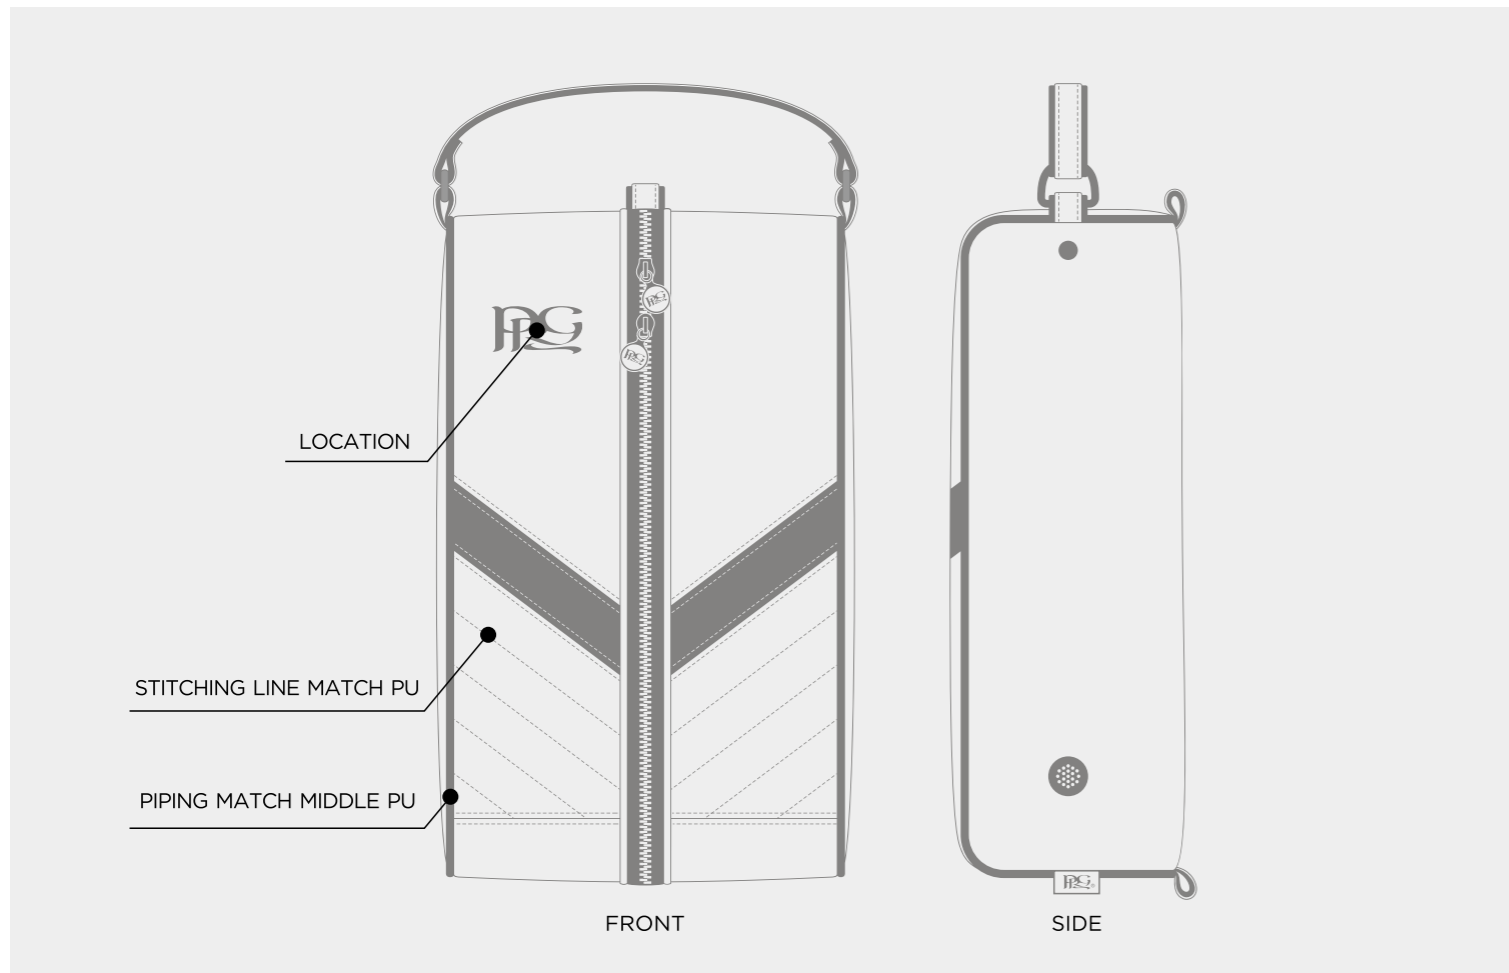

FUSION WINE TOTE BAG

FUSION DELUXE TOTE BAG

FUSION PREMIUM ZIP TOTE

FUSION LUXURY ZIP TOTE

FUSION PREMIUM SHOE BAG

CONTINENTAL WOOD COVER

- ELITE COLOUR
- WHITE
 - BLACK
 - COOL GRAY 10 C
 - 2380C
 - NAVY 282C
 - ROYAL BLUE 662C
 - HUNTER GREEN 567C
 - TAN
 - RED 186C
 - GREEN 347C
 - PINK 231C
 - LIGHT BLUE 542C