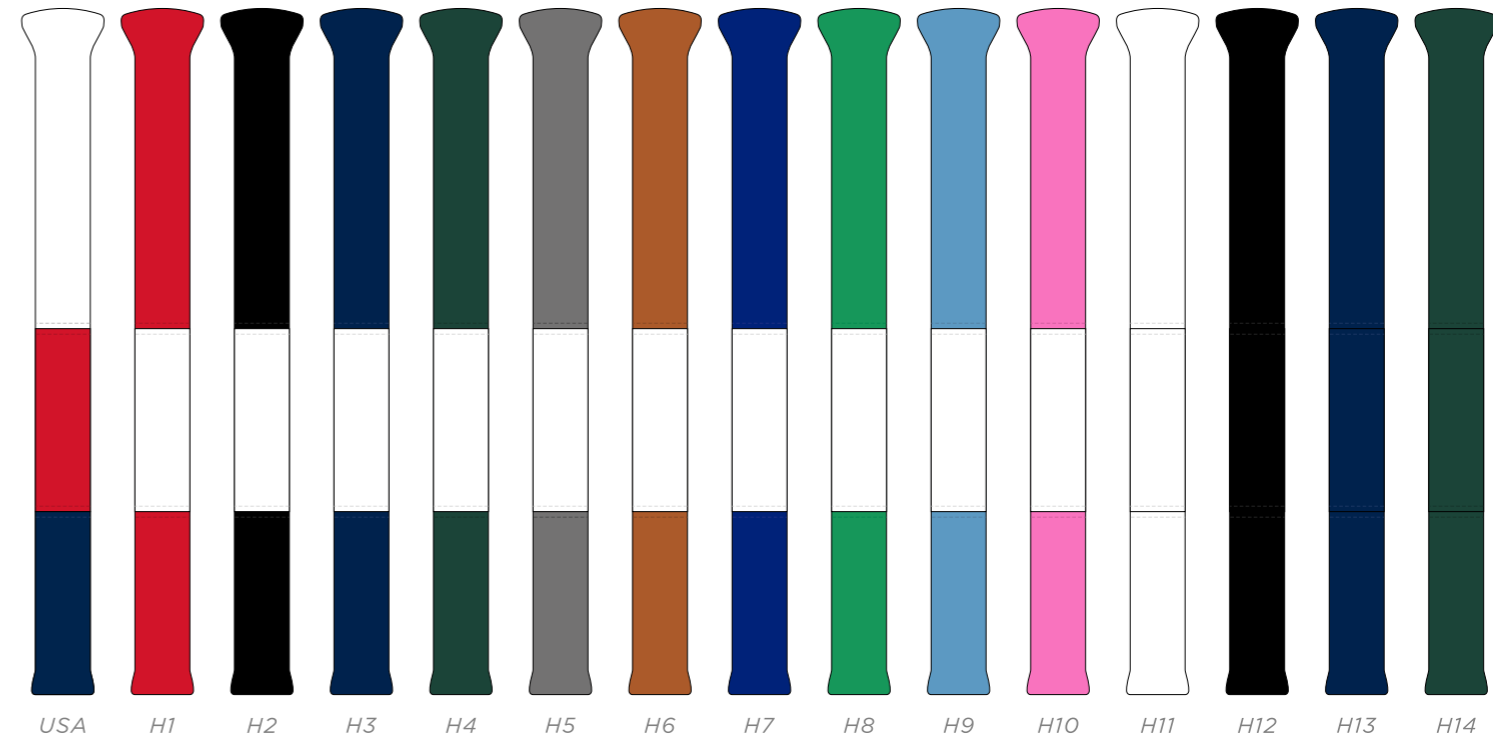

HORIZON BLADE PUTTER COVER

NEW

ELITE COLOUR

COOL GRAY 10 C	2380C	NAVY 282C	ROYAL BLUE 662C	HUNTER GREEN 567C	WHITE	BLACK
TAN	RED 186C	GREEN 347C	PINK 231C	LIGHT BLUE 542C		

HORIZON VINTAGE MALLET PUTTER COVER

HORIZON ALIGNMENT STICK COVER

HORIZON PREMIUM TOTE BAG

HORIZON POUCH TOTE BAG

- ELITE COLOUR
- WHITE
 - BLACK
 - COOL GRAY 10 C
 - 2380C
 - NAVY 282C
 - ROYAL BLUE 662C
 - HUNTER GREEN 567C
 - TAN
 - RED 186C
 - GREEN 347C
 - PINK 231C
 - LIGHT BLUE 542C