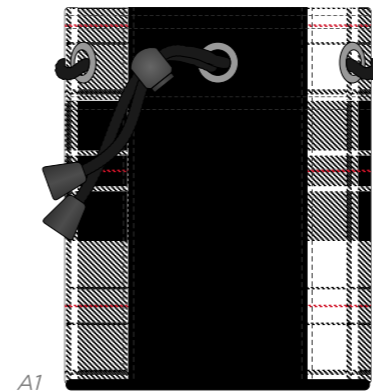

TARTAN DELUXE TOTE BAG

ELITE
COLOUR

TARTAN
COLOUR