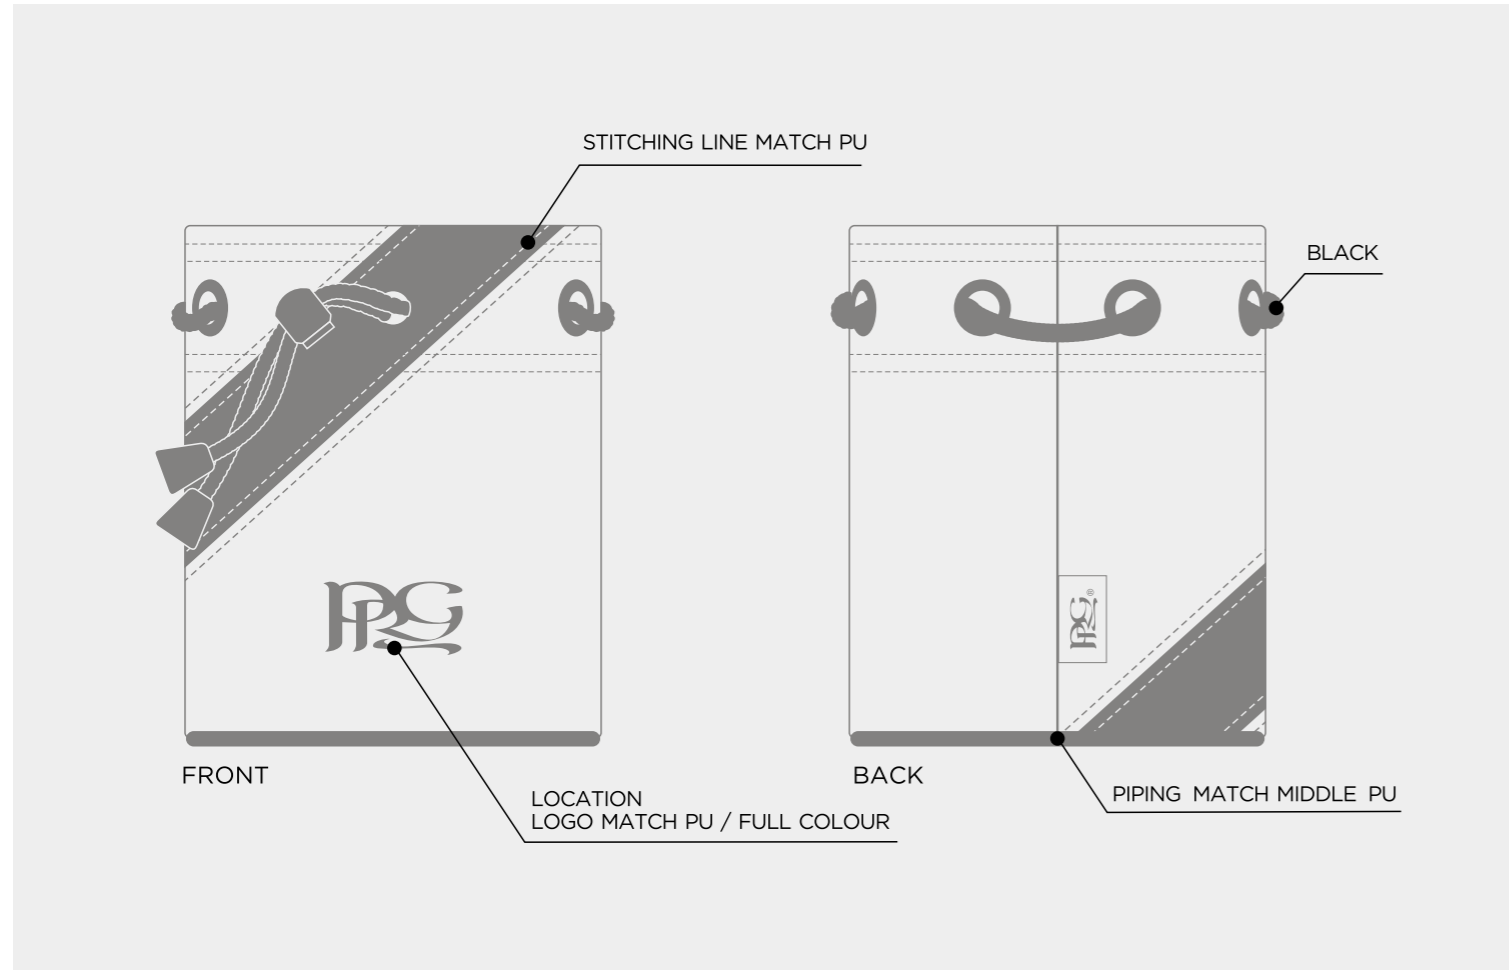

COLLEGE DELUXE TOTE BAG