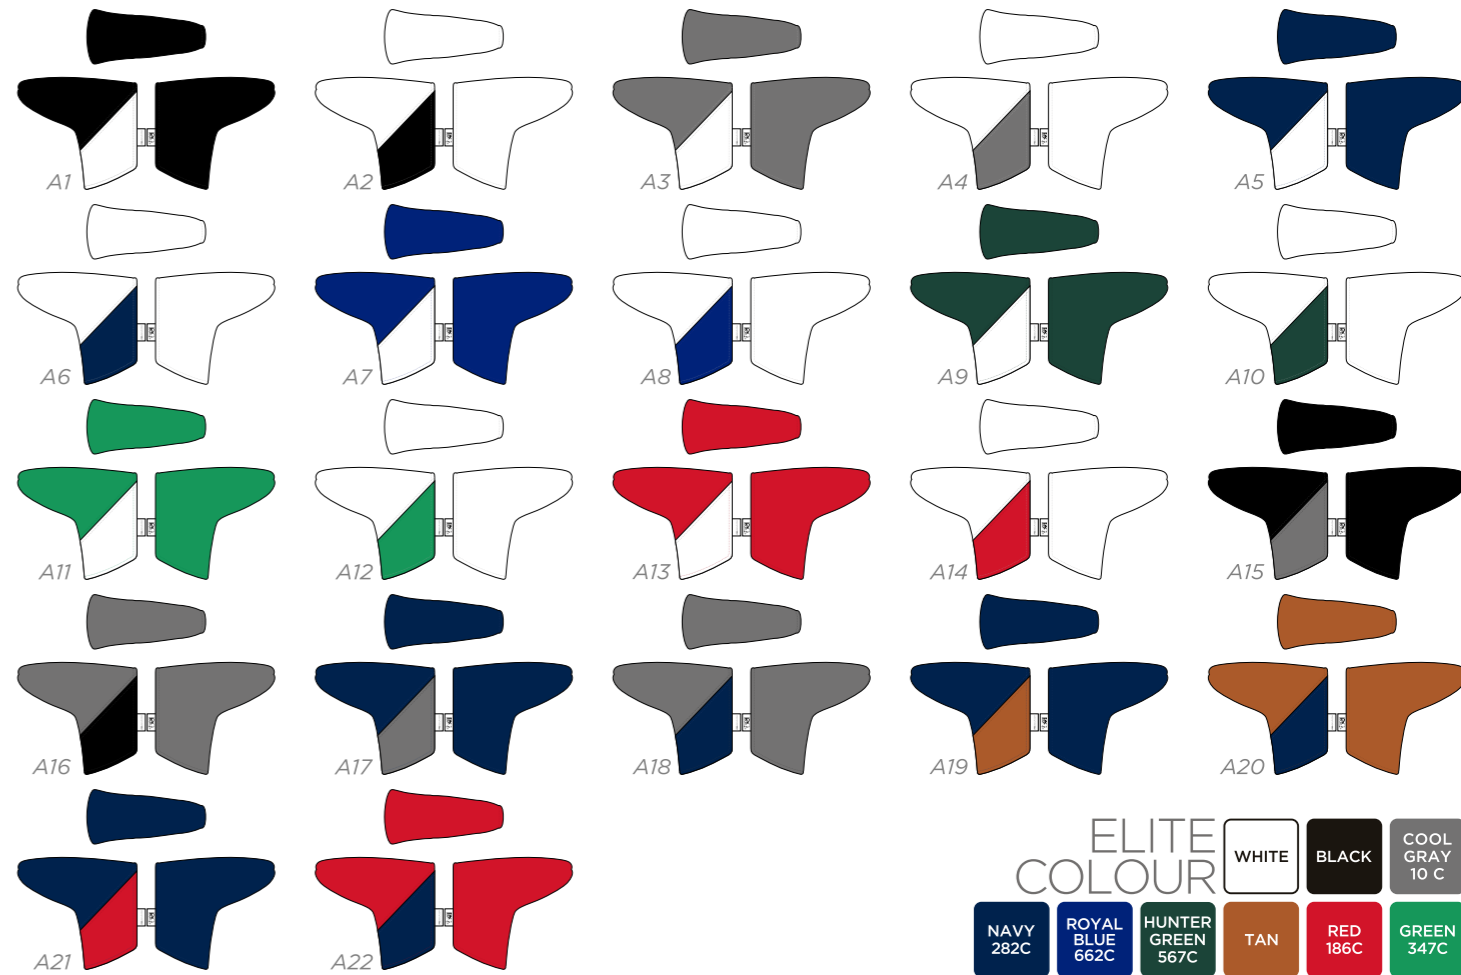

CUSTOM TWO-TONE BLADE PUTTER COVER