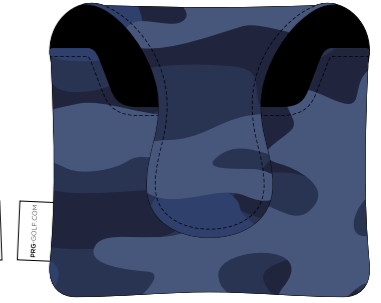

CAMO BARREL WOOD COVER

DELTA

SIERRA

ALPHA

CAMO BLADE PUTTER COVER

CAMO MALLET PUTTER COVER / SPIDER MALLET PUTTER COVER

ELITE COLOUR

- BLACK
- HUNTER GREEN 567C
- NAVY 282C

CAMO COLOUR

- DELTA
- ALPHA
- SIERRA

CAMO VINTAGE MALLET PUTTER COVER

CAMO

LOCATION

ALPHA

DELTA

SIERRA