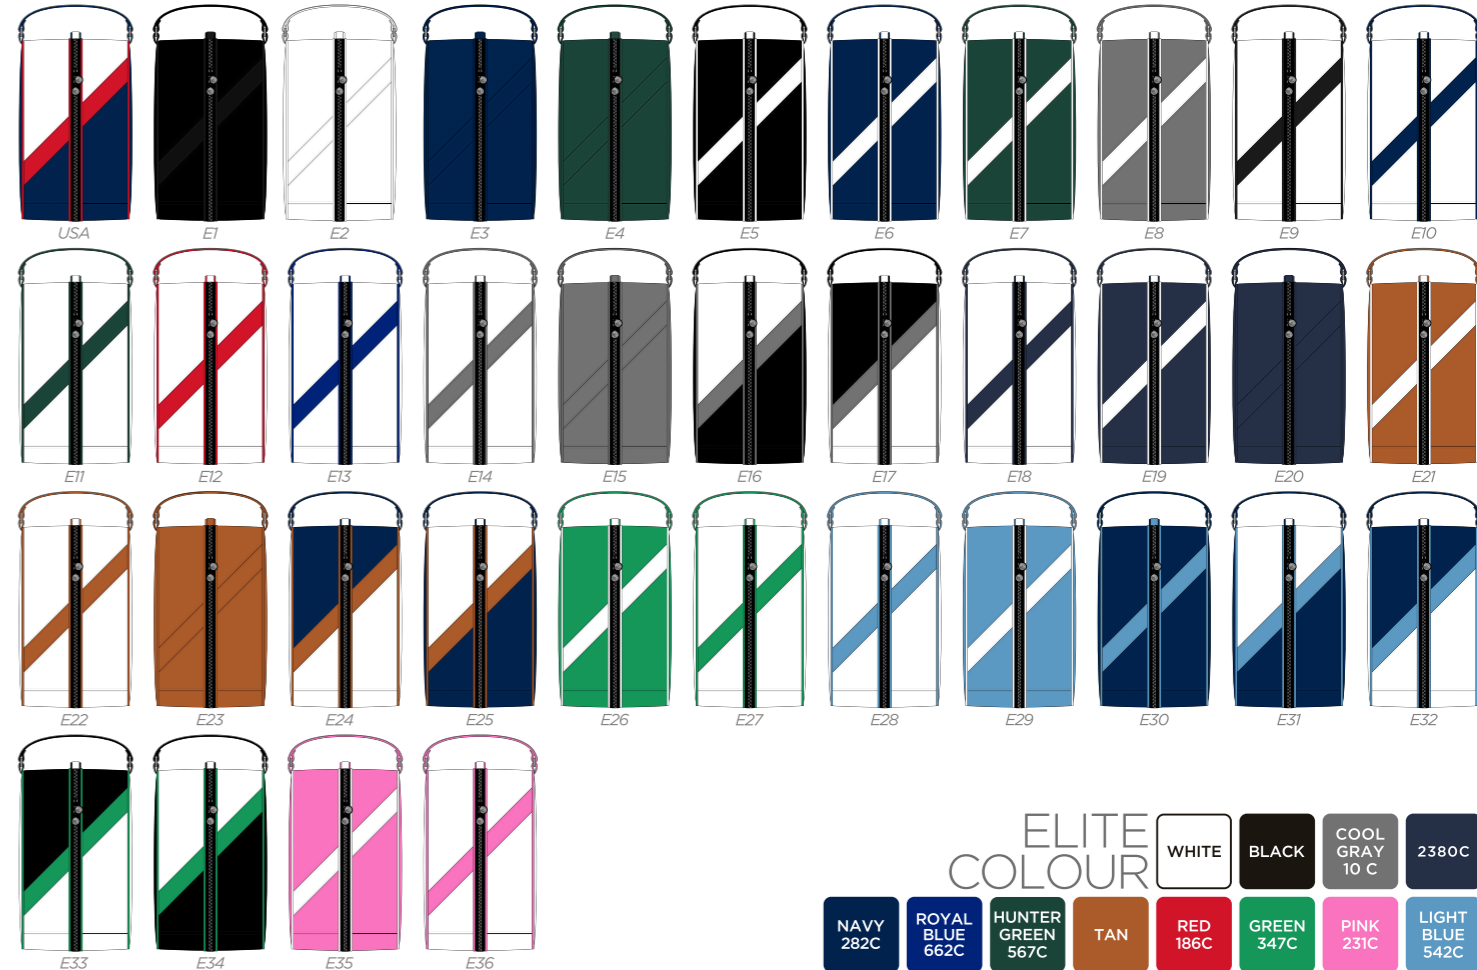

COLLEGE PREMIUM TOTE BAG

ELITE COLOUR	WHITE	BLACK	COOL GRAY 10 C	2380C	NAVY 282C	ROYAL BLUE 662C	HUNTER GREEN 567C	TAN	RED 186C	GREEN 347C	PINK 231C	LIGHT BLUE 542C
--------------	-------	-------	----------------	-------	-----------	-----------------	-------------------	-----	----------	------------	-----------	-----------------

COLLEGE POUCH TOTE BAG

COLLEGE TOUR POUCH TOTE BAG

COLLEGE DELUXE SHOE BAG

COLLEGE WINE TOTE BAG

ELITE COLOUR	WHITE	BLACK	COOL GRAY 10 C	2380C	NAVY 282C	ROYAL BLUE 662C	HUNTER GREEN 567C	TAN	RED 186C	GREEN 347C	PINK 231C	LIGHT BLUE 542C
--------------	-------	-------	----------------	-------	-----------	-----------------	-------------------	-----	----------	------------	-----------	-----------------

COLLEGE DELUXE TOTE BAG

COLLEGE PREMIUM ZIP TOTE

COLLEGE PREMIUM SHOE BAG

COLLEGE TWO-TONE VINTAGE WOOD COVER

COLLEGE TWO-TONE VINTAGE Mallet Putter Cover

NEW

COLLEGE TWO-TONE PREMIUM TOTE BAG

WHITE	BLACK	COOL GRAY 10 C	2380C	NAVY 282C	ROYAL BLUE 662C
HUNTER GREEN 567C	TAN	RED 186C	GREEN 347C	PINK 231C	LIGHT BLUE 542C

ELITE COLOUR

COLLEGE TWO-TONE DELUXE SHOE BAG

COLLEGE TWO-TONE PREMIUM ZIP TOTE

ELITE COLOUR

WHITE	BLACK	COOL GRAY 10 C	2380C	NAVY 282C	ROYAL BLUE 662C
HUNTER GREEN 567C	TAN	RED 186C	GREEN 347C	PINK 231C	LIGHT BLUE 542C