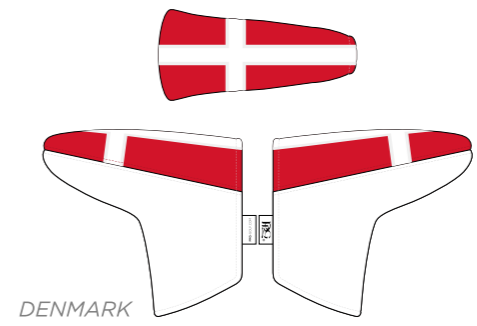

PATRIOT VINTAGE WOOD COVER

NEW

USA

DENMARK

CANADA

UK

IRELAND

SCOTLAND

WALES

ELITE COLOUR

WHITE	NAVY 282C	RED 186C	GREEN 347C
-------	-----------	----------	------------

PATRIOT BLADE PUTTER COVER

NEW

ELITE COLOUR

WHITE	NAVY 282C	RED 186C	GREEN 347C
-------	-----------	----------	------------