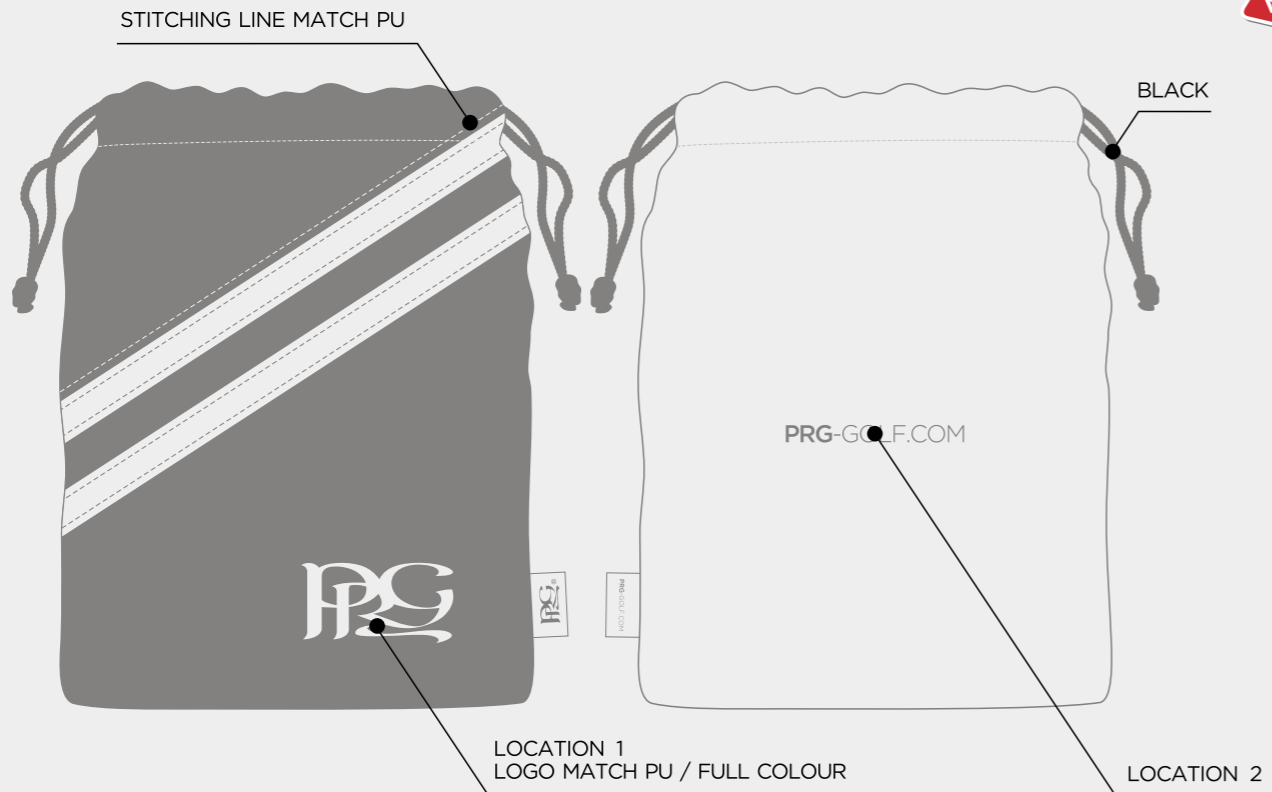

TRACK TWO-TONE PREMIUM TOTE BAG

NEW