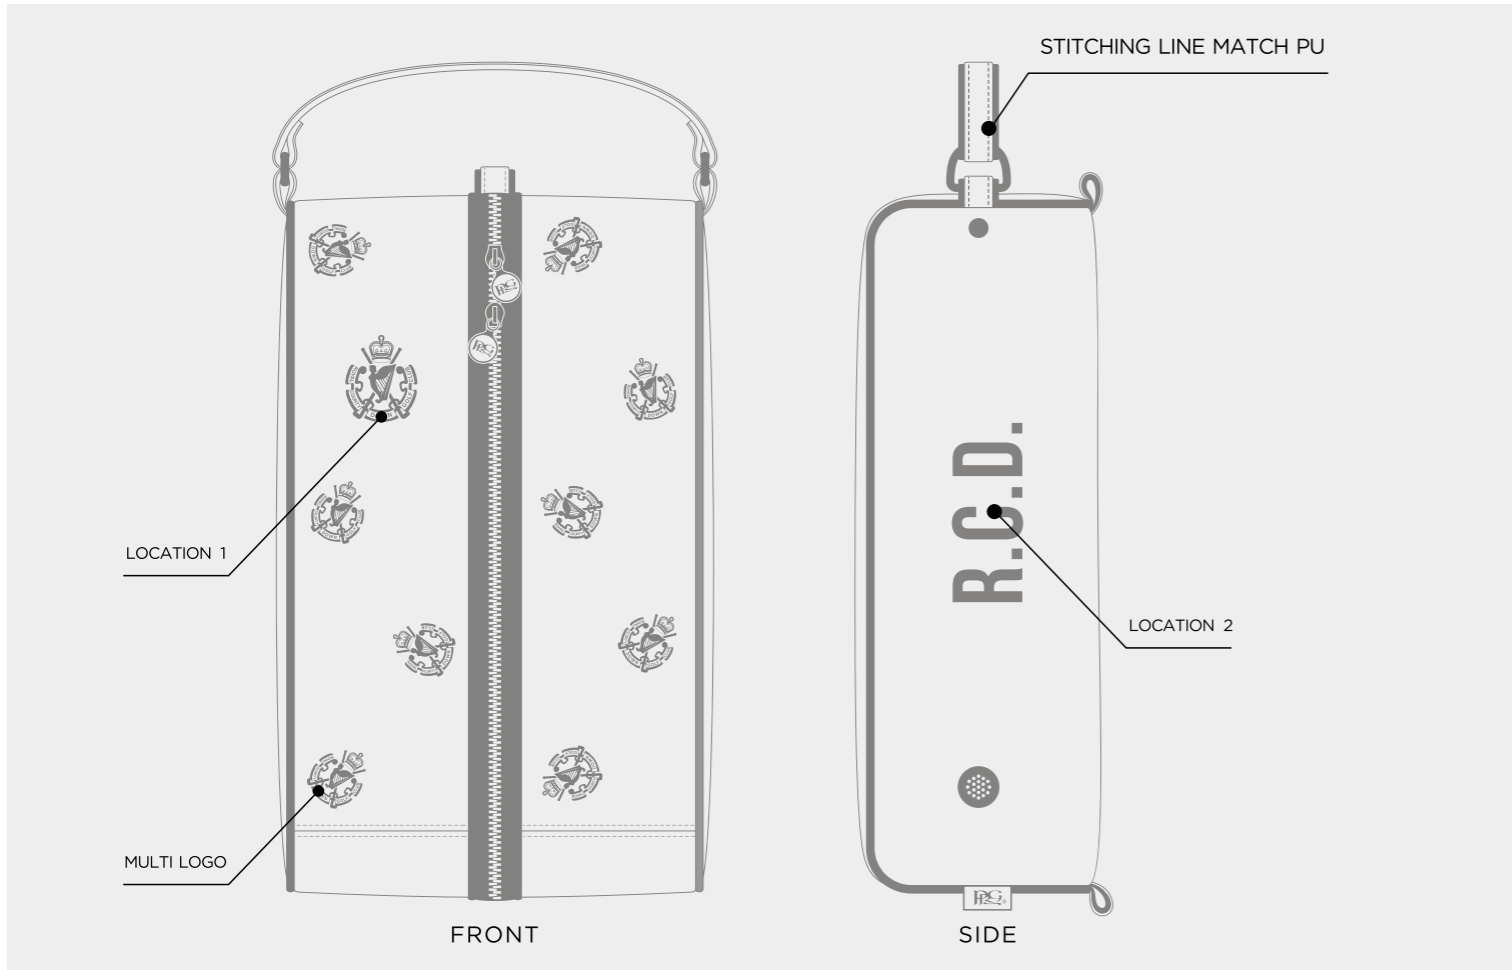

CUSTOM PREMIUM SHOE BAG

ELITE COLOUR	WHITE	BLACK	COOL GRAY 10 C	2380C	NAVY 282C	ROYAL BLUE 662C	HUNTER GREEN 567C	TAN	RED 186C	GREEN 347C	PINK 231C	LIGHT BLUE 542C