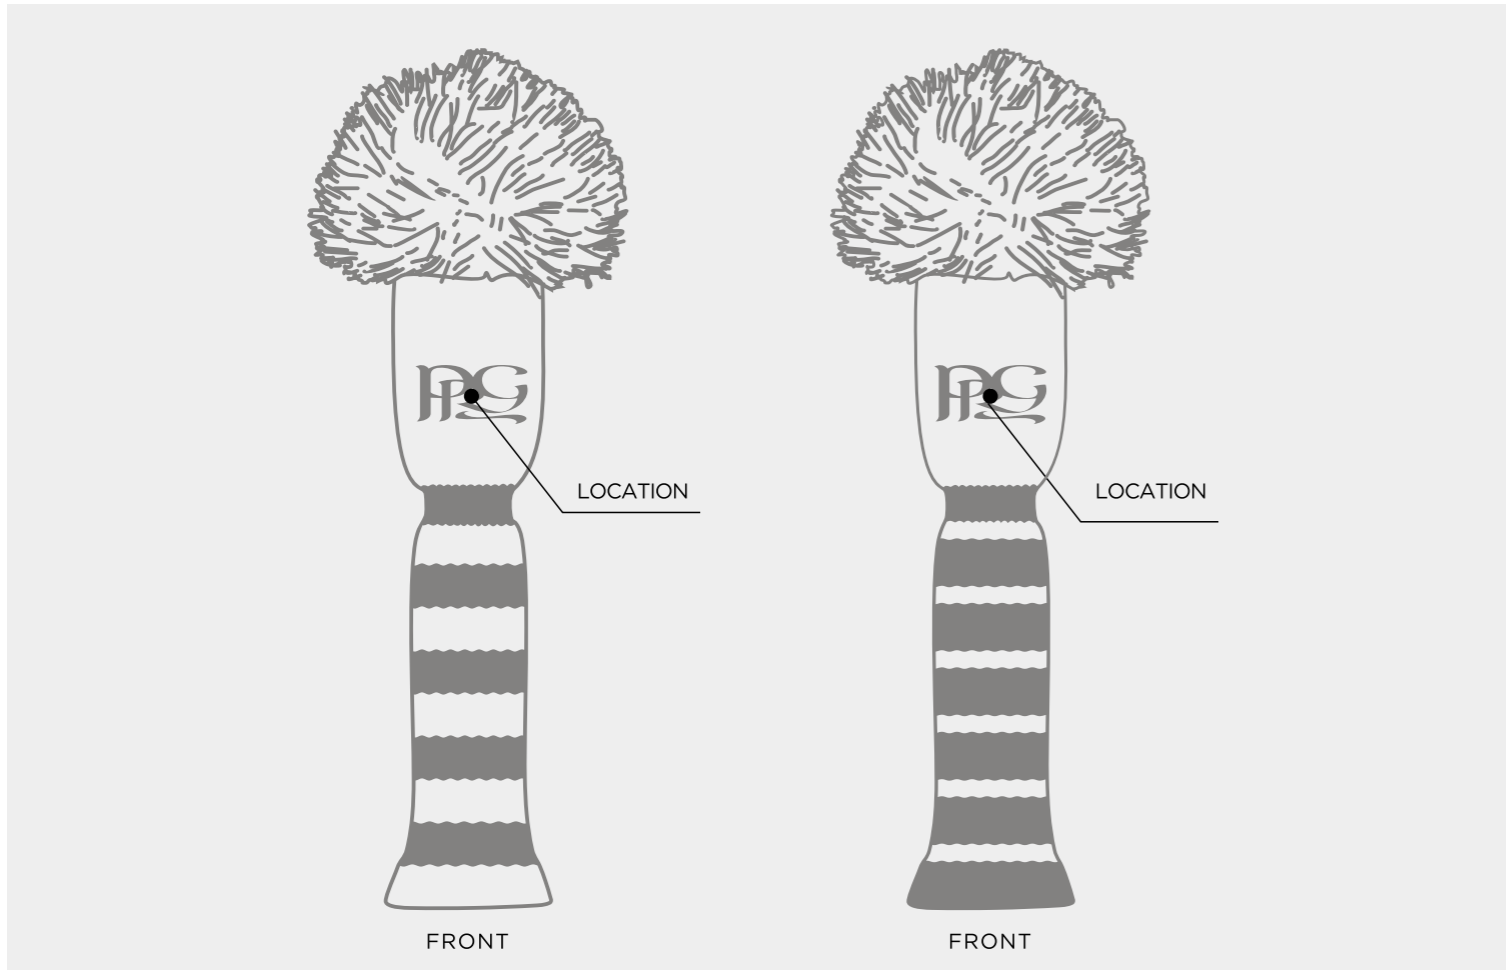

ELITE LUGGAGE JOURNEYMAN BAG

NEW

STITCHING LINE MATCH PU

LOCATION

FRONT

A1

A2

A3

A4

A5

A6

ELITE COLOUR

WHITE	BLACK	2380C	NAVY 282C	HUNTER GREEN 567C	TAN
-------	-------	-------	-----------	-------------------	-----

POM COVERS & OTHER ACCESORIES

FASHION / SPORT / CLASSIC POM WOOD COVERS

HULA POM WOOD COVERS