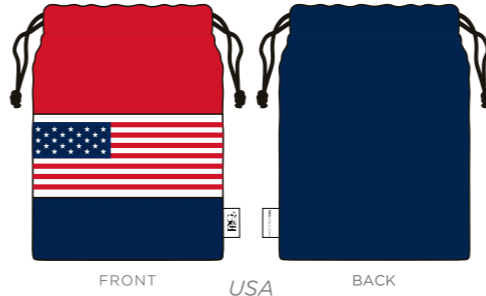

WALES

ELITE COLOUR

WHITE	NAVY 282C	RED 186C	GREEN 347C
-------	-----------	----------	------------

PATRIOT BLADE PUTTER COVER

NEW

ELITE COLOUR

WHITE	NAVY 282C	RED 186C	GREEN 347C
-------	-----------	----------	------------

PATRIOT VINTAGE MALLET PUTTER COVER

NEW

ELITE COLOUR

WHITE	NAVY 282C	RED 186C	GREEN 347C
-------	-----------	----------	------------

PATRIOT MID TOTE BAG

NEW

ELITE COLOUR

WHITE	NAVY 282C	RED 186C	GREEN 347C
-------	-----------	----------	------------