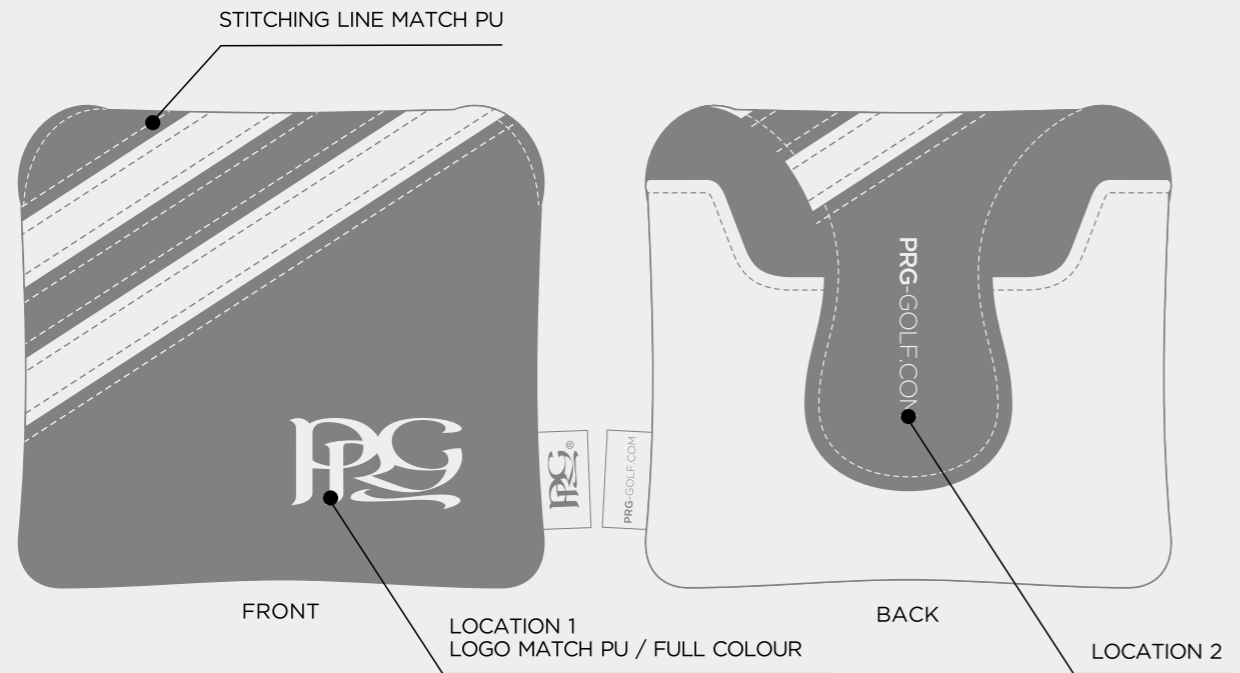

LOCATION 3

BESPOKE
GOLF ACCESSORIES

BACK

ELITE COLOUR						
ROYAL BLUE 662C	HUNTER GREEN 567C	TAN	RED 186C	GREEN 347C	PINK 231C	LIGHT BLUE 542C
WHITE	BLACK	COOL GRAY 10 C	NAVY 282C			

TRACK TWO-TONE VINTAGE MALLET PUTTER COVER