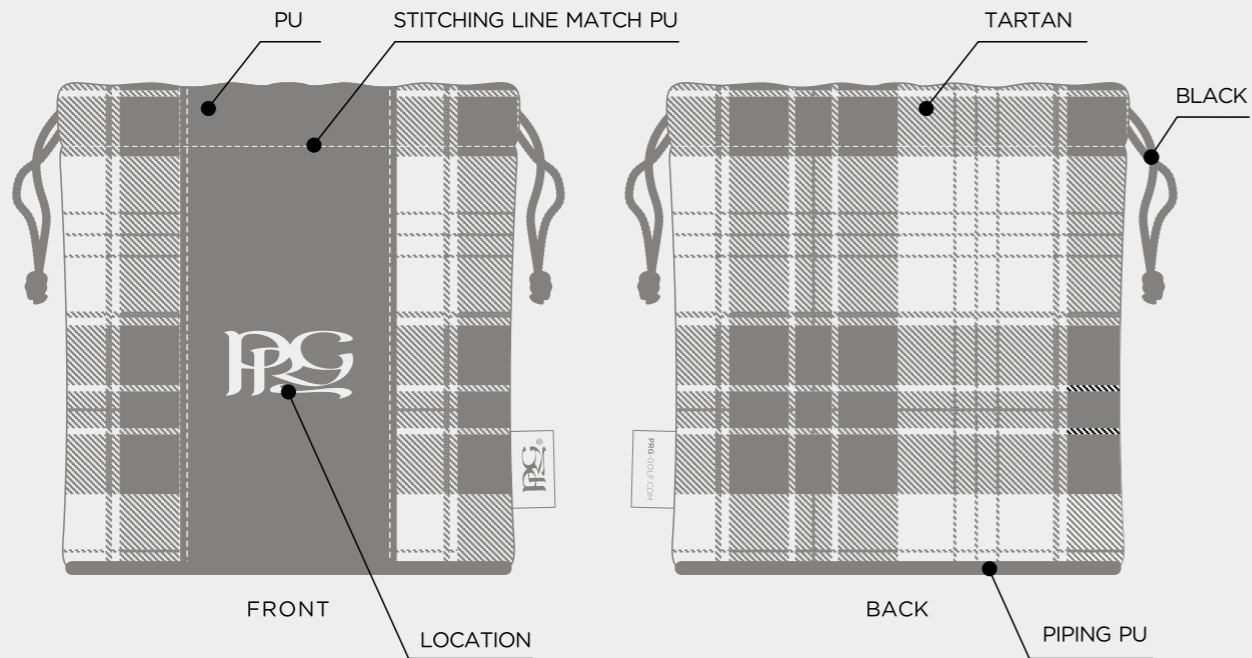

TARTAN POUCH TOTE BAG

NEW

A1