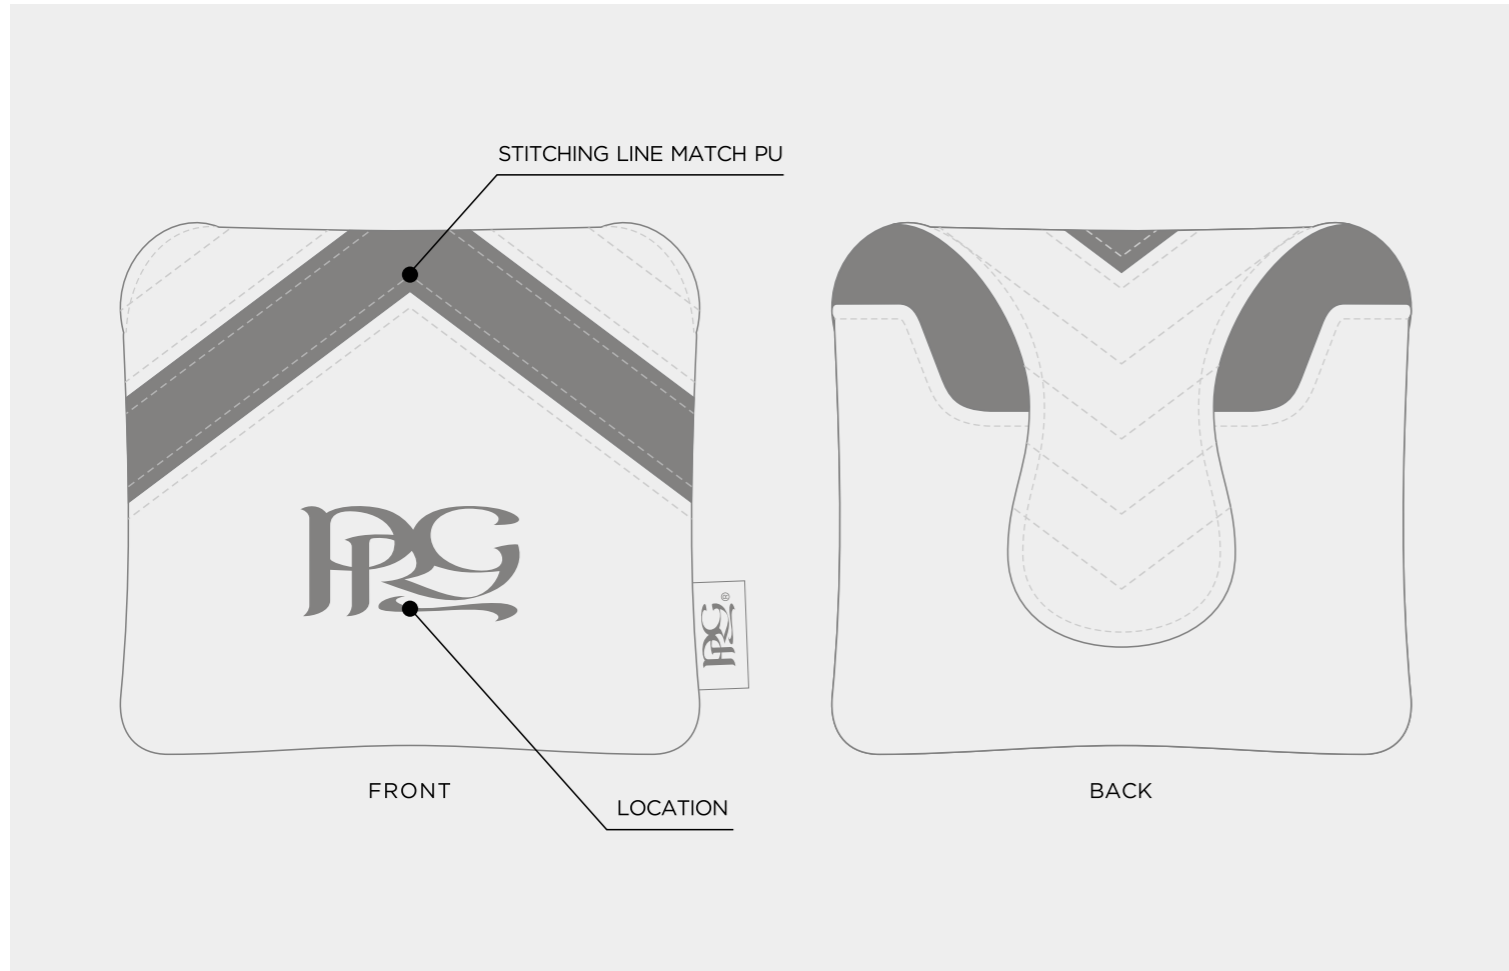

FUSION VINTAGE WOOD COVER

FUSION BLADE PUTTER COVER

FUSION Mallet Putter Cover

FUSION SPIDER MALLET PUTTER COVER

FUSION VINTAGE MALLET PUTTER COVER

FUSION PREMIUM TOTE BAG

ELITE COLOUR	
WHITE	BLACK
COOL GRAY 10 C	2380C
NAVY 282C	ROYAL BLUE 662C
HUNTER GREEN 567C	TAN
RED 186C	GREEN 347C
PINK 231C	LIGHT BLUE 542C