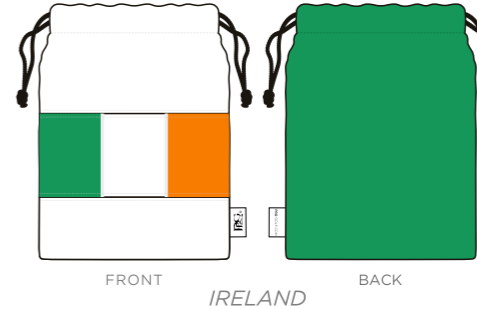

PATRIOT VINTAGE MALLET PUTTER COVER

NEW

ELITE COLOUR

WHITE	NAVY 282C	RED 186C	GREEN 347C
-------	-----------	----------	------------

PATRIOT MID TOTE BAG

NEW

ELITE COLOUR

WHITE	NAVY 282C	RED 186C	GREEN 347C
-------	-----------	----------	------------

PATRIOT PREMIUM ZIP TOTE

USA

DENMARK

CANADA

UK

IRELAND

SCOTLAND

WALES