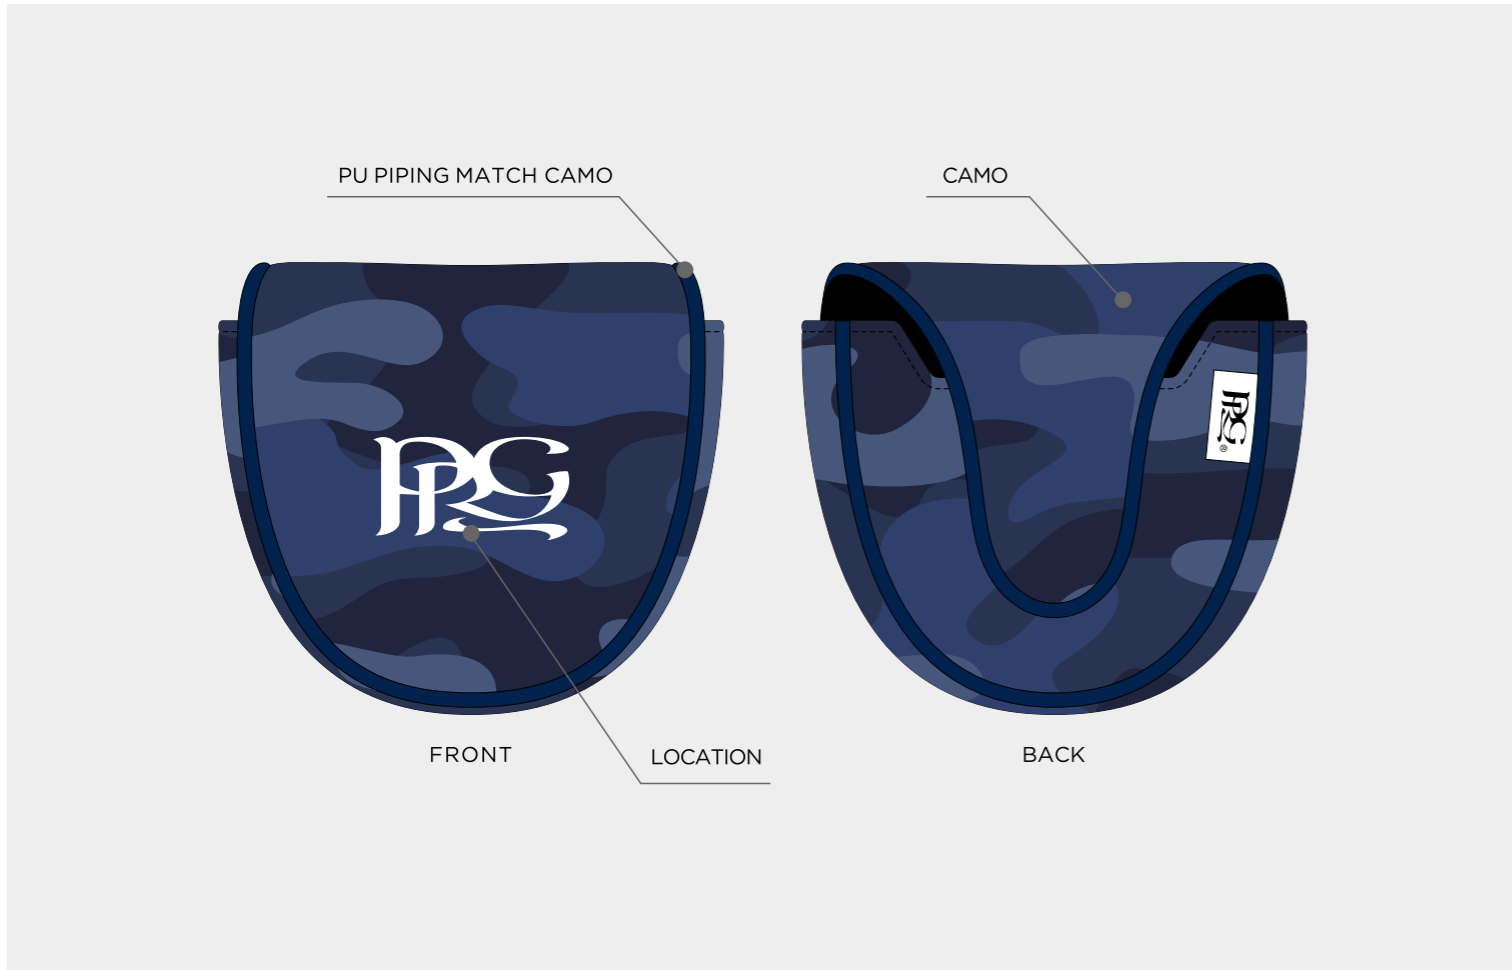

ELITE COLOUR

BLACK

WHITE

COOL GRAY 10 C

HUNTER GREEN 567C

TARTAN COLOUR

GREEN

BLACK

CAMO WOOD COVER

ELITE COLOUR

BLACK HUNTER GREEN 567C NAVY 282C

CAMO COLOUR

DELTA ALPHA SIERRA

Detailed description: A color selection legend. Under 'ELITE COLOUR', there are three color swatches: BLACK, HUNTER GREEN 567C, and NAVY 282C. Under 'CAMO COLOUR', there are three camouflage pattern swatches: DELTA (blue), ALPHA (green/brown), and SIERRA (dark grey/black).

CAMO BARREL WOOD COVER

DELTA

SIERRA

ALPHA

CAMO BLADE PUTTER COVER

CAMO MALLET PUTTER COVER / SPIDER MALLET PUTTER COVER

ELITE COLOUR

- BLACK
- HUNTER GREEN 567C
- NAVY 282C

CAMO COLOUR

- DELTA
- ALPHA
- SIERRA

CAMO VINTAGE MALLET PUTTER COVER

CAMO

LOCATION

ALPHA

DELTA

SIERRA