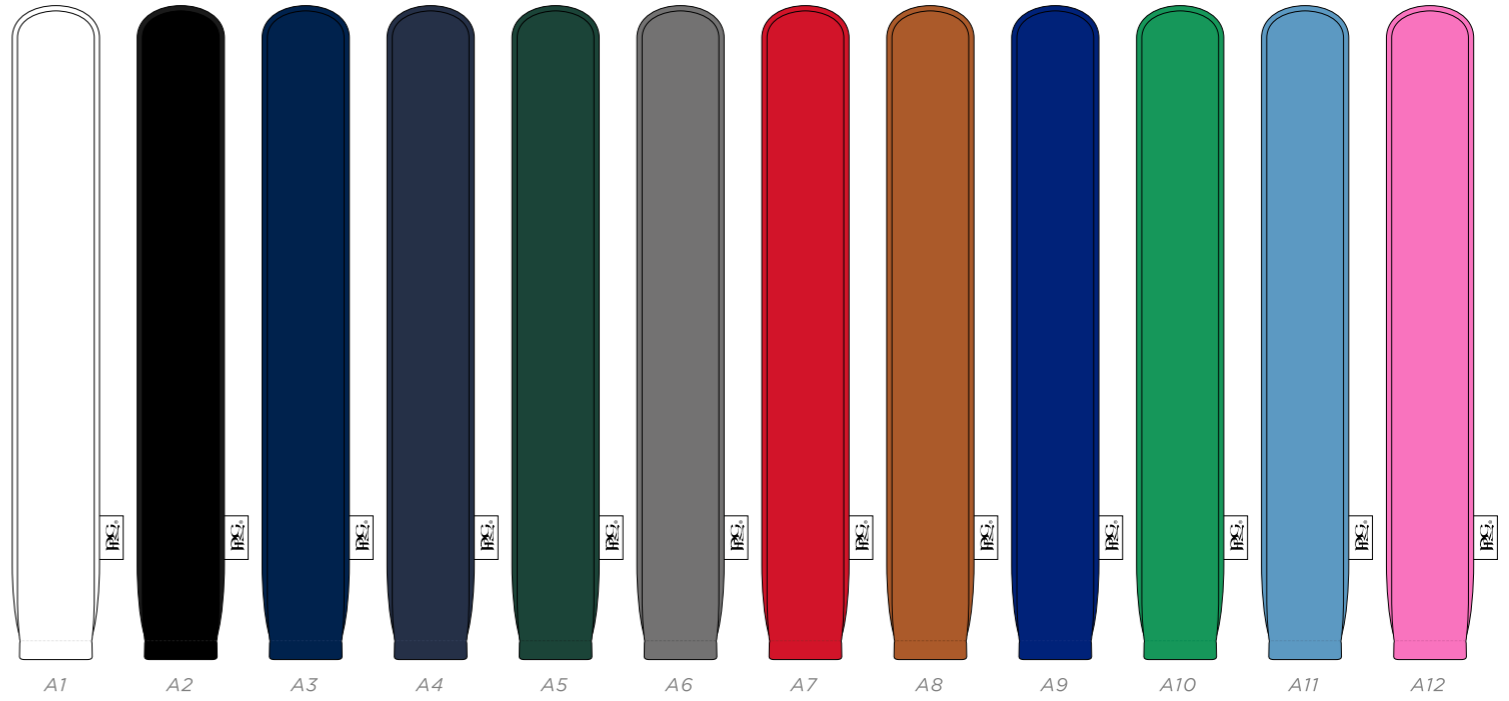

CUSTOM ALIGNMENT STICK COVER

ELITE COLOUR	WHITE	BLACK	COOL GRAY 10 C	2380C	NAVY 282C	ROYAL BLUE 662C	HUNTER GREEN 567C	TAN	RED 186C	GREEN 347C	PINK 231C	LIGHT BLUE 542C