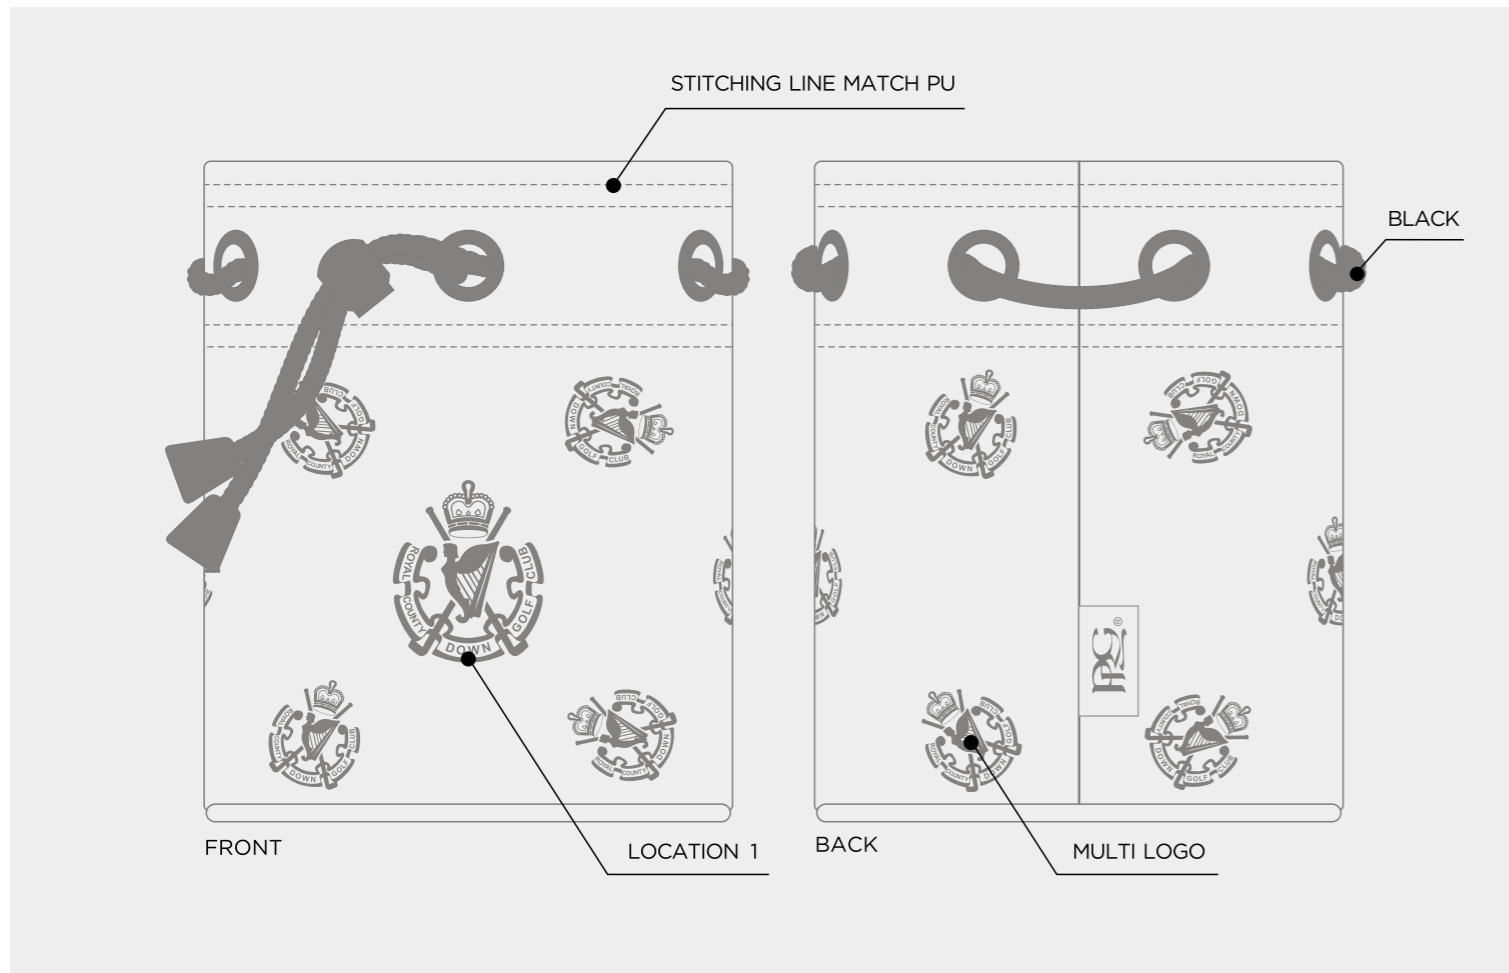

CUSTOM TOUR POUCH TOTE BAG

CUSTOM DELUXE SHOE BAG

CUSTOM DELUXE WINE TOTE BAG

CUSTOM DELUXE TOTE BAG

CUSTOM PREMIUM ZIP TOTE

CUSTOM ZIP POUCH

CUSTOM GLOVE CASE

- ELITE COLOUR
- WHITE
 - BLACK
 - COOL GRAY 10 C
 - 2380C
 - NAVY 282C
 - ROYAL BLUE 662C
 - HUNTER GREEN 567C
 - TAN
 - RED 186C
 - GREEN 347C
 - PINK 231C
 - LIGHT BLUE 542C