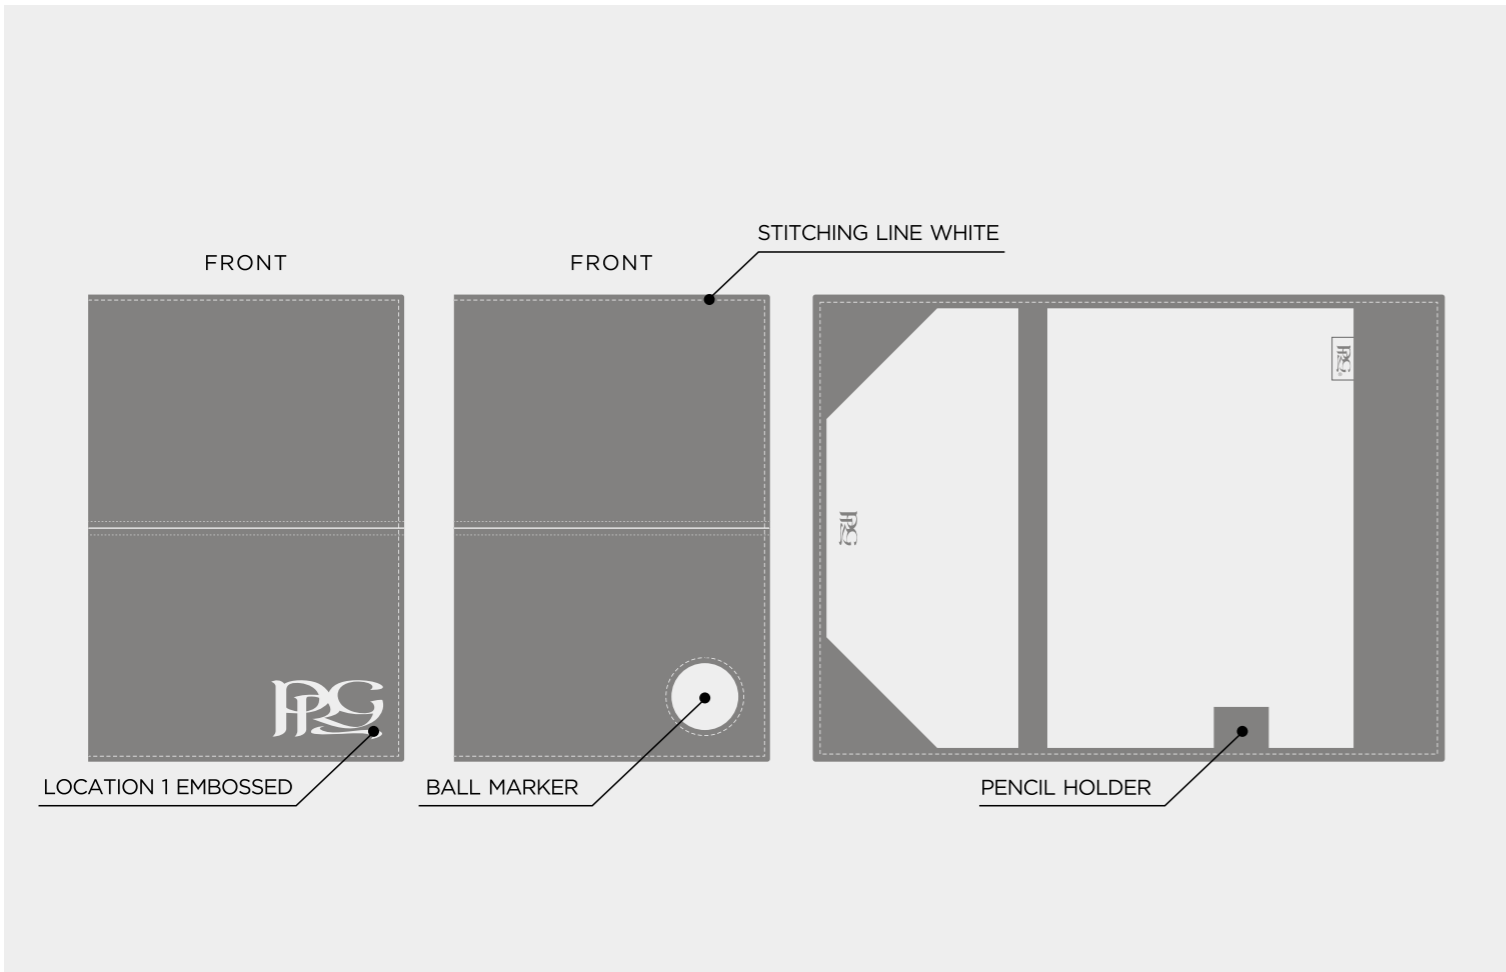

PREMIUM SCORECARD HOLDER EMBOSSED

PU
COLOUR

BLACK RED NAVY BROWN