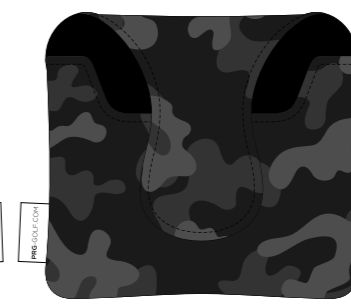

CAMO BARREL WOOD COVER

DELTA

SIERRA

ALPHA

CAMO BLADE PUTTER COVER

CAMO MALLET PUTTER COVER / SPIDER MALLET PUTTER COVER

ELITE COLOUR

- BLACK
- HUNTER GREEN 567C
- NAVY 282C

CAMO COLOUR

- DELTA
- ALPHA
- SIERRA

CAMO VINTAGE MALLET PUTTER COVER

CAMO

LOCATION

ALPHA

DELTA

SIERRA