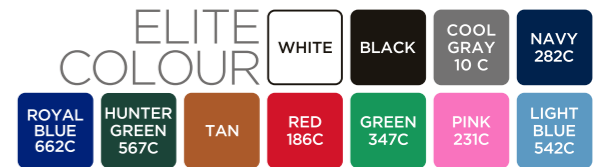

TRACK WINE TOTE BAG

FRONT

LOCATION
LOGO MATCH PU / FULL COLOUR

BACK

STITCHING LINE MATCH PU

PIPING MATCH SIDE PU