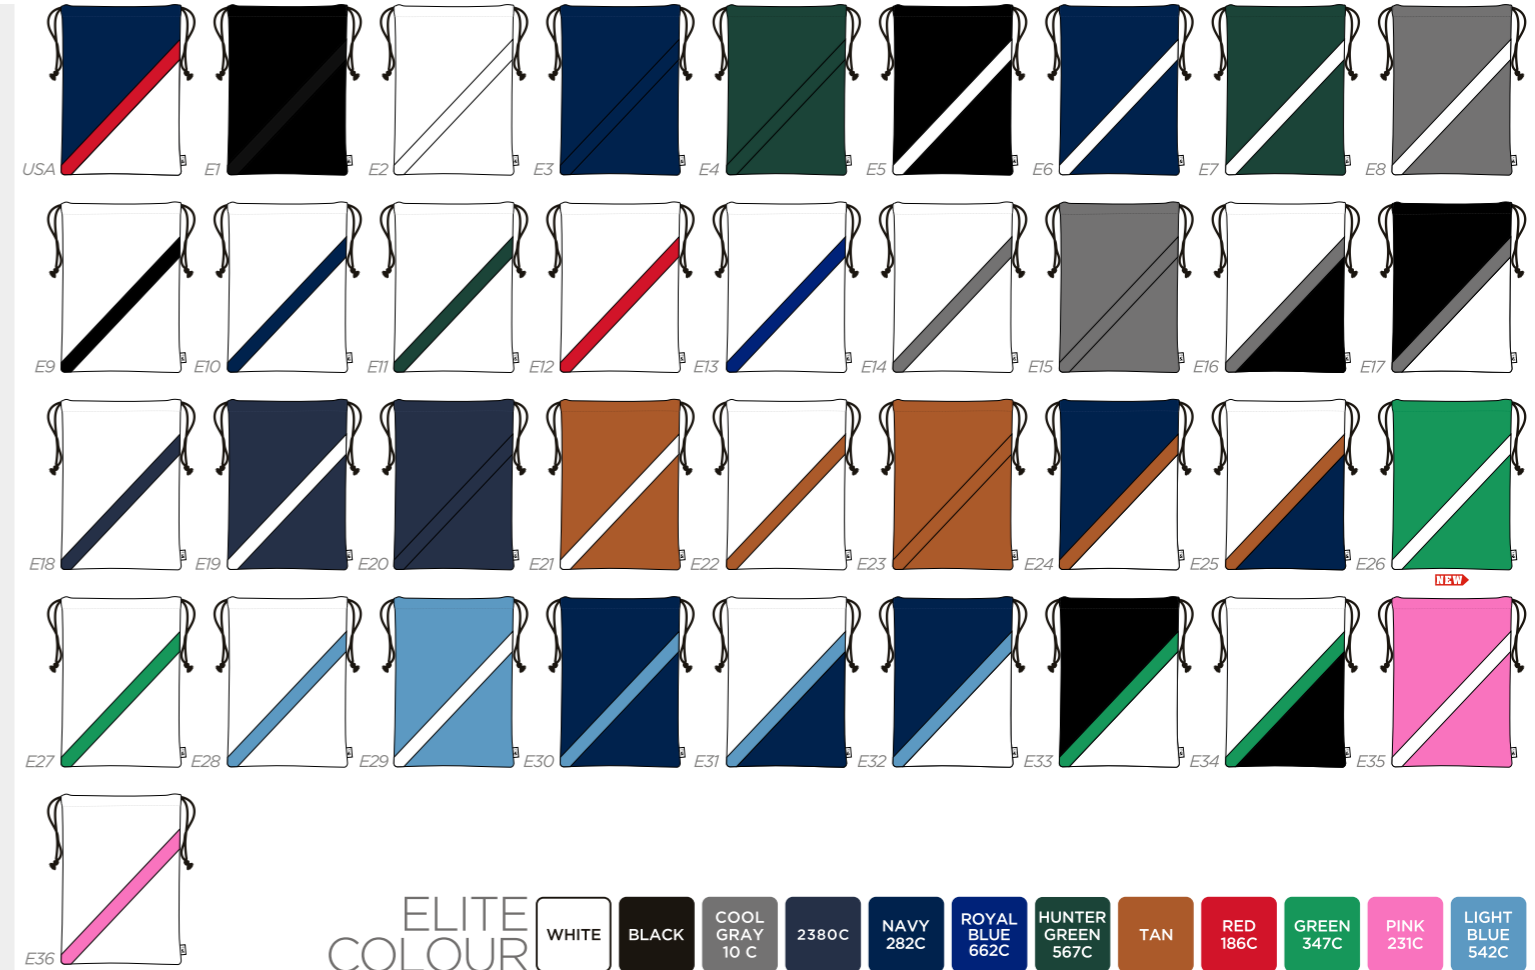

CUSTOM TWO-TONE PREMIUM SHOE BAG

ELITE STELLAR BLADE PUTTER COVER

ELITE COLOUR	WHITE	BLACK	COOL GRAY 10 C	NAVY 282C	FUR LINING COLOUR	COOL GRAY 10 C	NAVY 289C	BLUE 286C	LIME GREEN 361C	RED 186C	ORANGE 172C	BLACK	
A1	A2	A3	A4	A5	A6	A7	B1	B2	B3	B4	B5	B6	B7
C1	C2	C3	C4	C5	C6	C7	D1	D2	D3	D4	D5	D6	D7

COLLEGE ALIGNMENT STICK COVER

ELITE COLOUR	WHITE	BLACK	COOL GRAY 10 C	2380C	NAVY 282C	ROYAL BLUE 662C	HUNTER GREEN 567C	TAN	RED 186C	GREEN 347C	PINK 231C	LIGHT BLUE 542C
--------------	-------	-------	----------------	-------	-----------	-----------------	-------------------	-----	----------	------------	-----------	-----------------

COLLEGE PREMIUM TOTE BAG

ELITE COLOUR	WHITE	BLACK	COOL GRAY 10 C	2380C	NAVY 282C	ROYAL BLUE 662C	HUNTER GREEN 567C	TAN	RED 186C	GREEN 347C	PINK 231C	LIGHT BLUE 542C
--------------	-------	-------	----------------	-------	-----------	-----------------	-------------------	-----	----------	------------	-----------	-----------------

COLLEGE POUCH TOTE BAG

COLLEGE TOUR POUCH TOTE BAG

COLLEGE DELUXE SHOE BAG

COLLEGE WINE TOTE BAG

ELITE COLOUR	WHITE	BLACK	COOL GRAY 10 C	2380C	NAVY 282C	ROYAL BLUE 662C	HUNTER GREEN 567C	TAN	RED 186C	GREEN 347C	PINK 231C	LIGHT BLUE 542C
--------------	-------	-------	----------------	-------	-----------	-----------------	-------------------	-----	----------	------------	-----------	-----------------