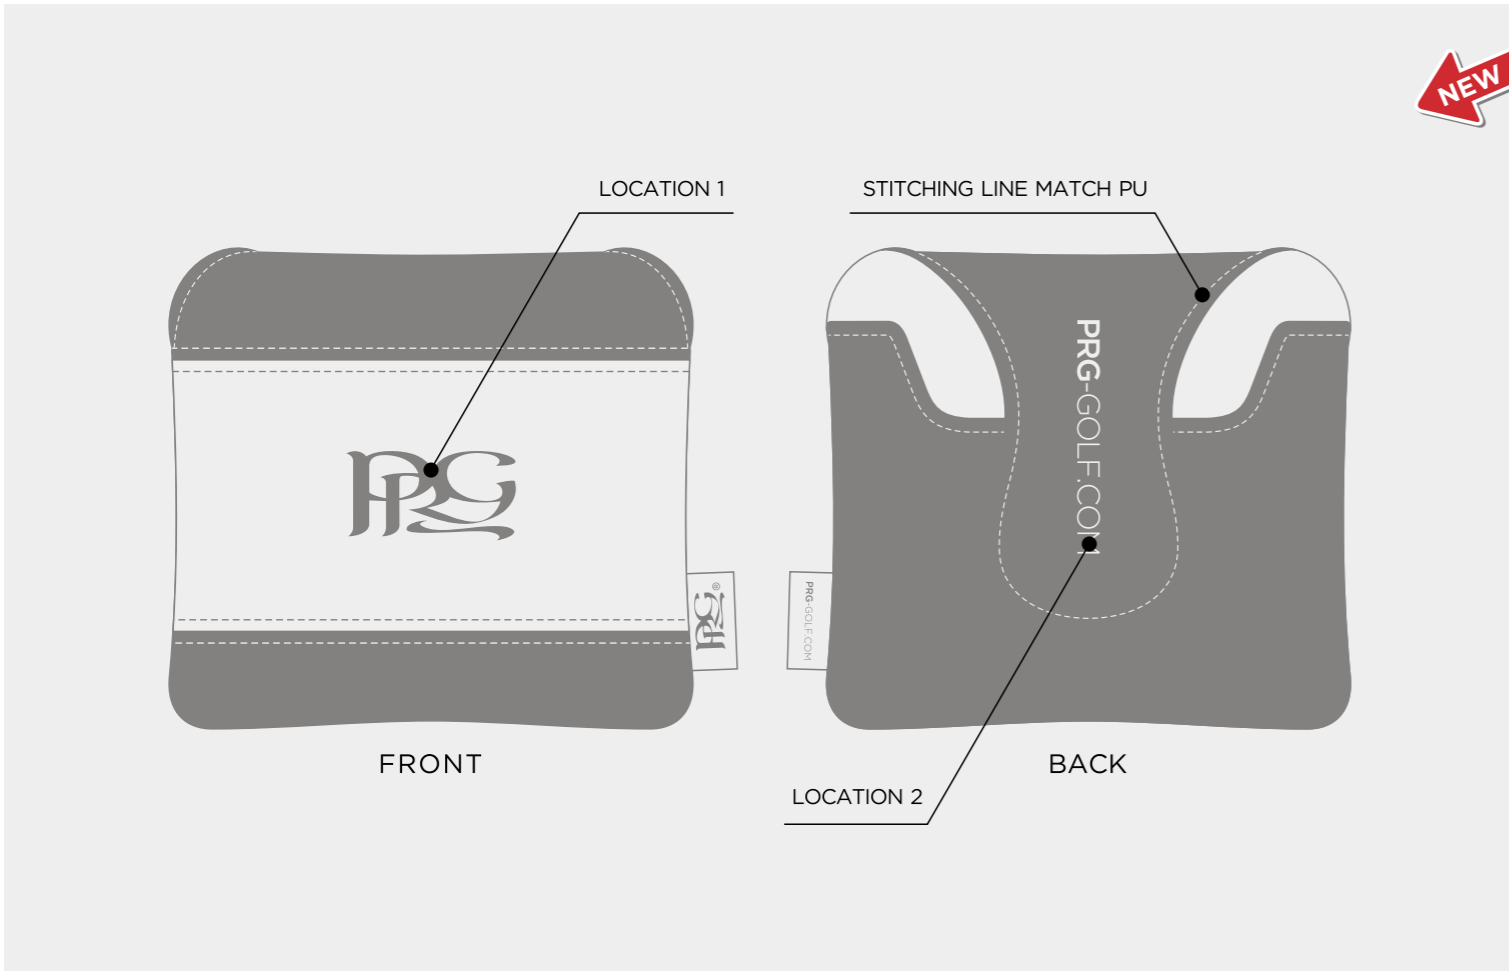

HORIZON BLADE PUTTER COVER

NEW

ELITE COLOUR

COOL GRAY 10 C	2380C	NAVY 282C	ROYAL BLUE 662C	HUNTER GREEN 567C	WHITE	BLACK
TAN	RED 186C	GREEN 347C	PINK 231C	LIGHT BLUE 542C		

HORIZON VINTAGE MALLET PUTTER COVER