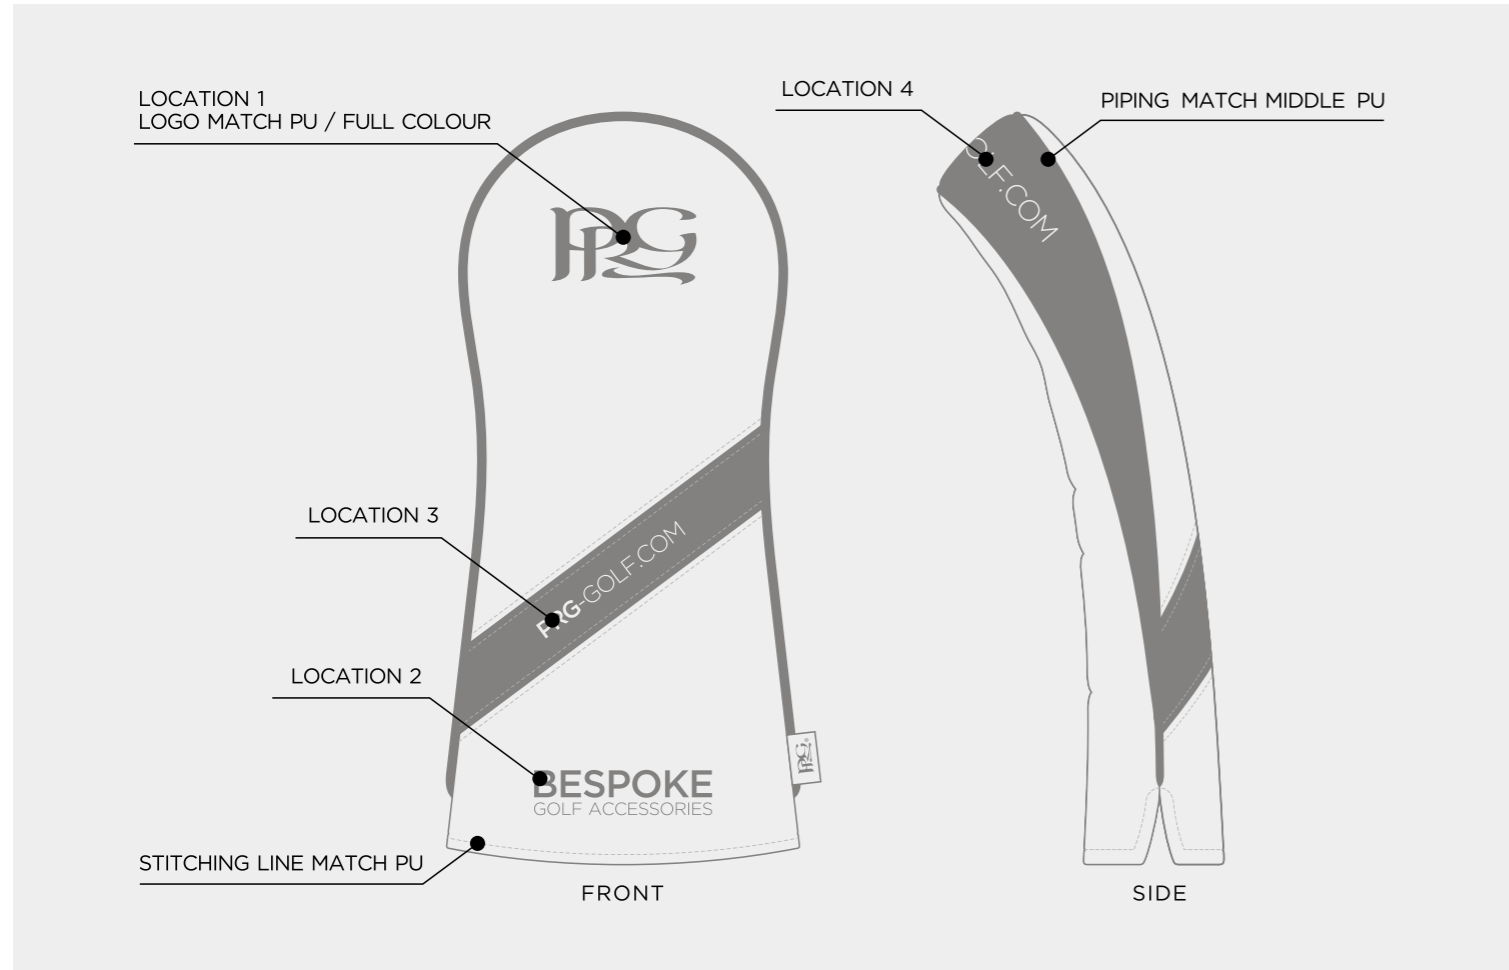

COLLEGE WOOD COVER