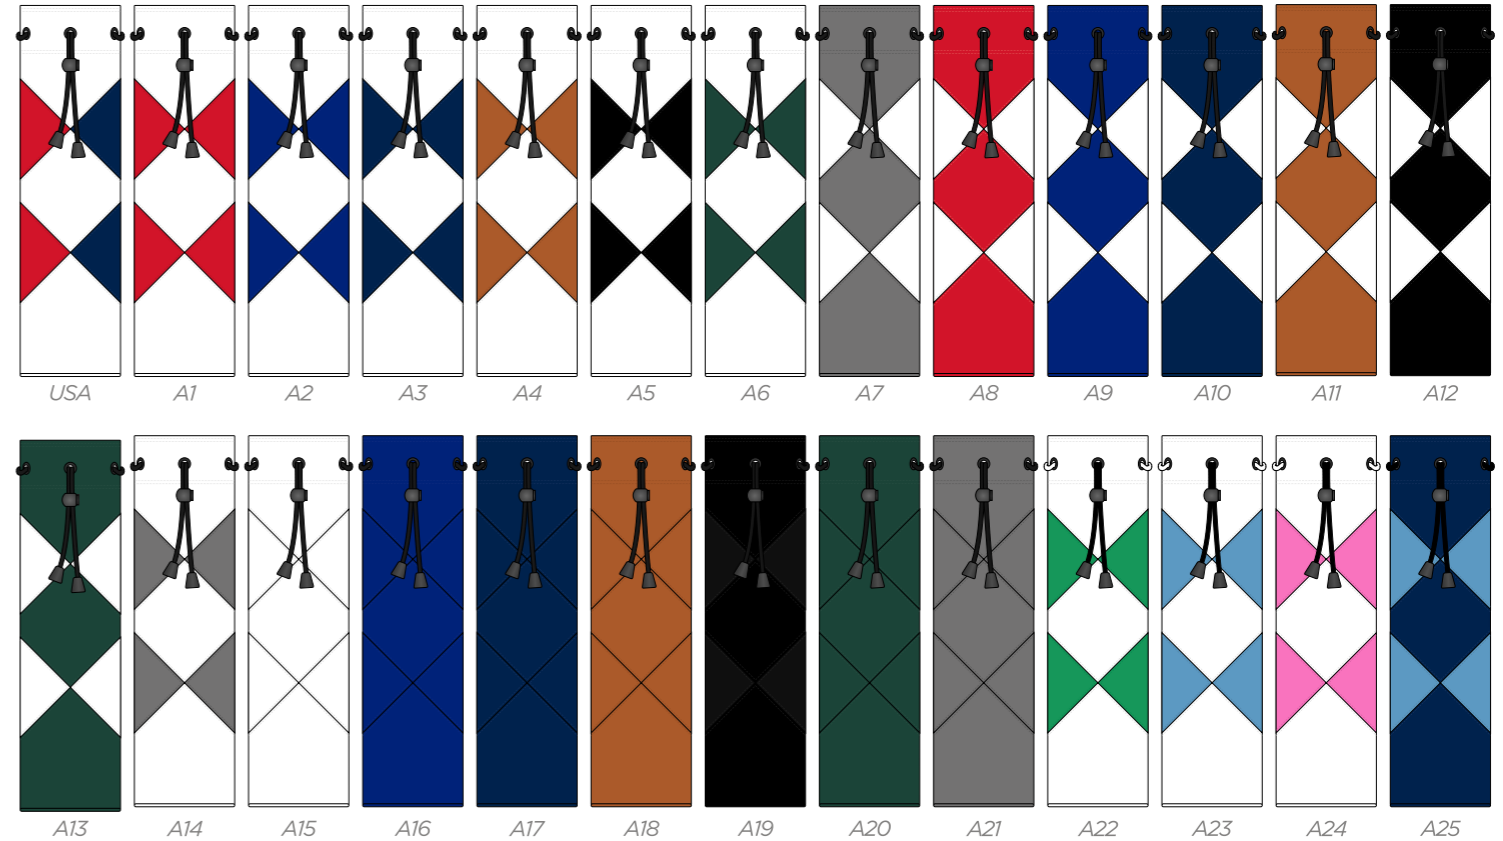

SOLITAIRE WOOD COVER

SOLITAIRE VINTAGE WOOD COVER

SOLITAIRE BLADE PUTTER COVER

SOLITAIRE MALLET PUTTER COVER

ELITE COLOUR	WHITE	BLACK	COOL GRAY 10 C	NAVY 282C	ROYAL BLUE 662C	HUNTER GREEN 567C	TAN	RED 186C	GREEN 347C	PINK 231C	LIGHT BLUE 542C
--------------	-------	-------	----------------	-----------	-----------------	-------------------	-----	----------	------------	-----------	-----------------

SOLITAIRE VINTAGE Mallet Putter Cover

SOLITAIRE PREMIUM TOTE BAG

SOLITAIRE POUCH TOTE BAG

SOLITAIRE TOUR POUCH TOTE BAG

SOLITAIRE DELUXE SHOE BAG

SOLITAIRE WINE TOTE BAG

SOLITAIRE DELUXE TOTE BAG

SOLITAIRE PREMIUM ZIP TOTE

HORIZON BLADE PUTTER COVER

NEW

ELITE COLOUR

COOL GRAY 10 C	2380C	NAVY 282C	ROYAL BLUE 662C	HUNTER GREEN 567C	WHITE	BLACK
TAN	RED 186C	GREEN 347C	PINK 231C	LIGHT BLUE 542C		

HORIZON VINTAGE MALLET PUTTER COVER