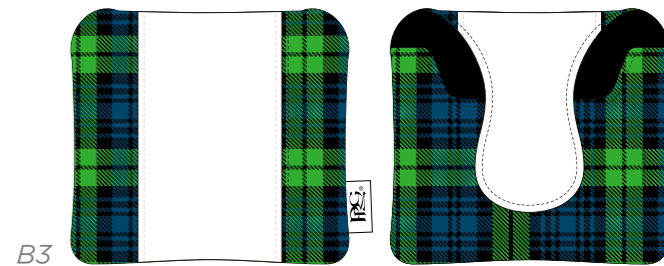

TARTAN COLOUR

GREEN

BLACK

TARTAN BLADE PUTTER COVER

NEW

ELITE COLOUR

- BLACK
- WHITE
- COOL GRAY 10 C
- HUNTER GREEN 567C

TARTAN COLOUR

- GREEN
- BLACK

TARTAN VINTAGE MALLET PUTTER COVER

ELITE COLOUR

TARTAN COLOUR

TARTAN PREMIUM TOTE BAG

ELITE COLOUR

BLACK

WHITE