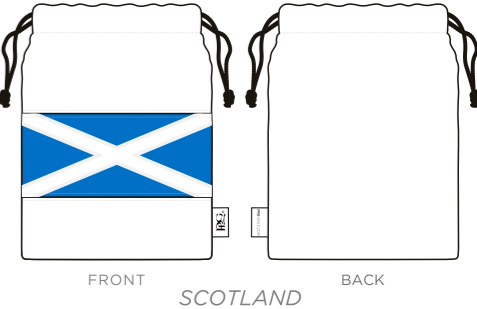

WALES

ELITE COLOUR

WHITE	NAVY 282C	RED 186C	GREEN 347C
-------	-----------	----------	------------

PATRIOT BLADE PUTTER COVER

NEW

ELITE COLOUR

WHITE	NAVY 282C	RED 186C	GREEN 347C
-------	-----------	----------	------------

PATRIOT VINTAGE MALLET PUTTER COVER

NEW

ELITE COLOUR

WHITE	NAVY 282C	RED 186C	GREEN 347C
-------	-----------	----------	------------

PATRIOT MID TOTE BAG

NEW

ELITE COLOUR

WHITE	NAVY 282C	RED 186C	GREEN 347C
-------	-----------	----------	------------

PATRIOT PREMIUM ZIP TOTE

USA

DENMARK

CANADA

UK

IRELAND

SCOTLAND

WALES