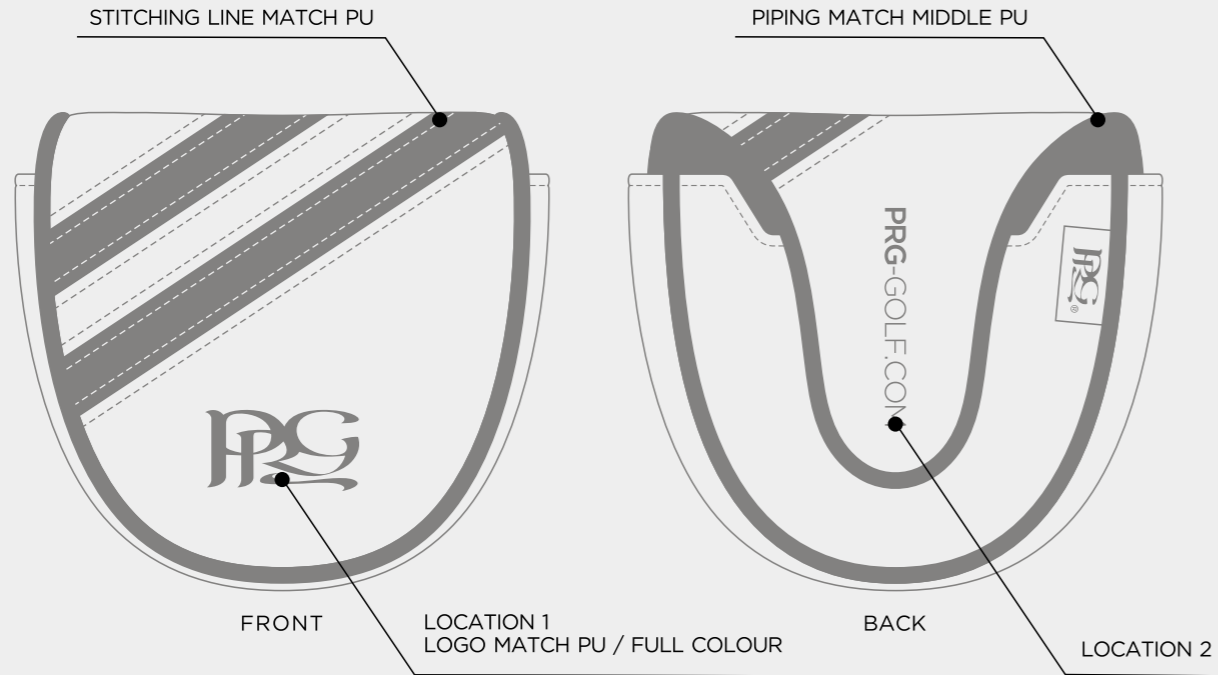

BACK

TRACK BLADE PUTTER COVER

TRACK MALLET PUTTER COVER

TRACK VINTAGE MALLET PUTTER COVER

TRACK ALIGNMENT STICK COVER

ELITE COLOUR

WHITE	BLACK	COOL GRAY 10 C	
NAVY 282C	ROYAL BLUE 662C	HUNTER GREEN 567C	TAN
RED 186C	GREEN 347C	PINK 231C	LIGHT BLUE 542C