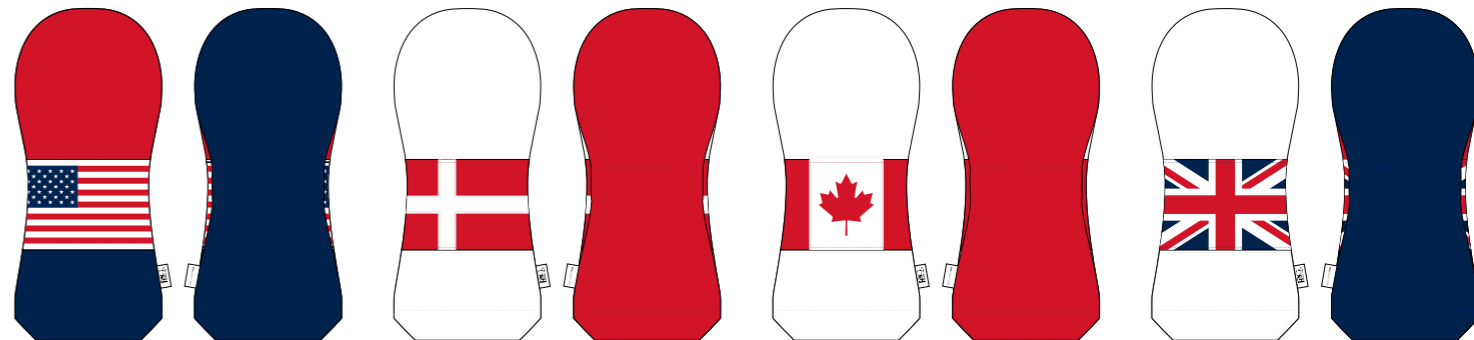

USA

DENMARK

CANADA

UK