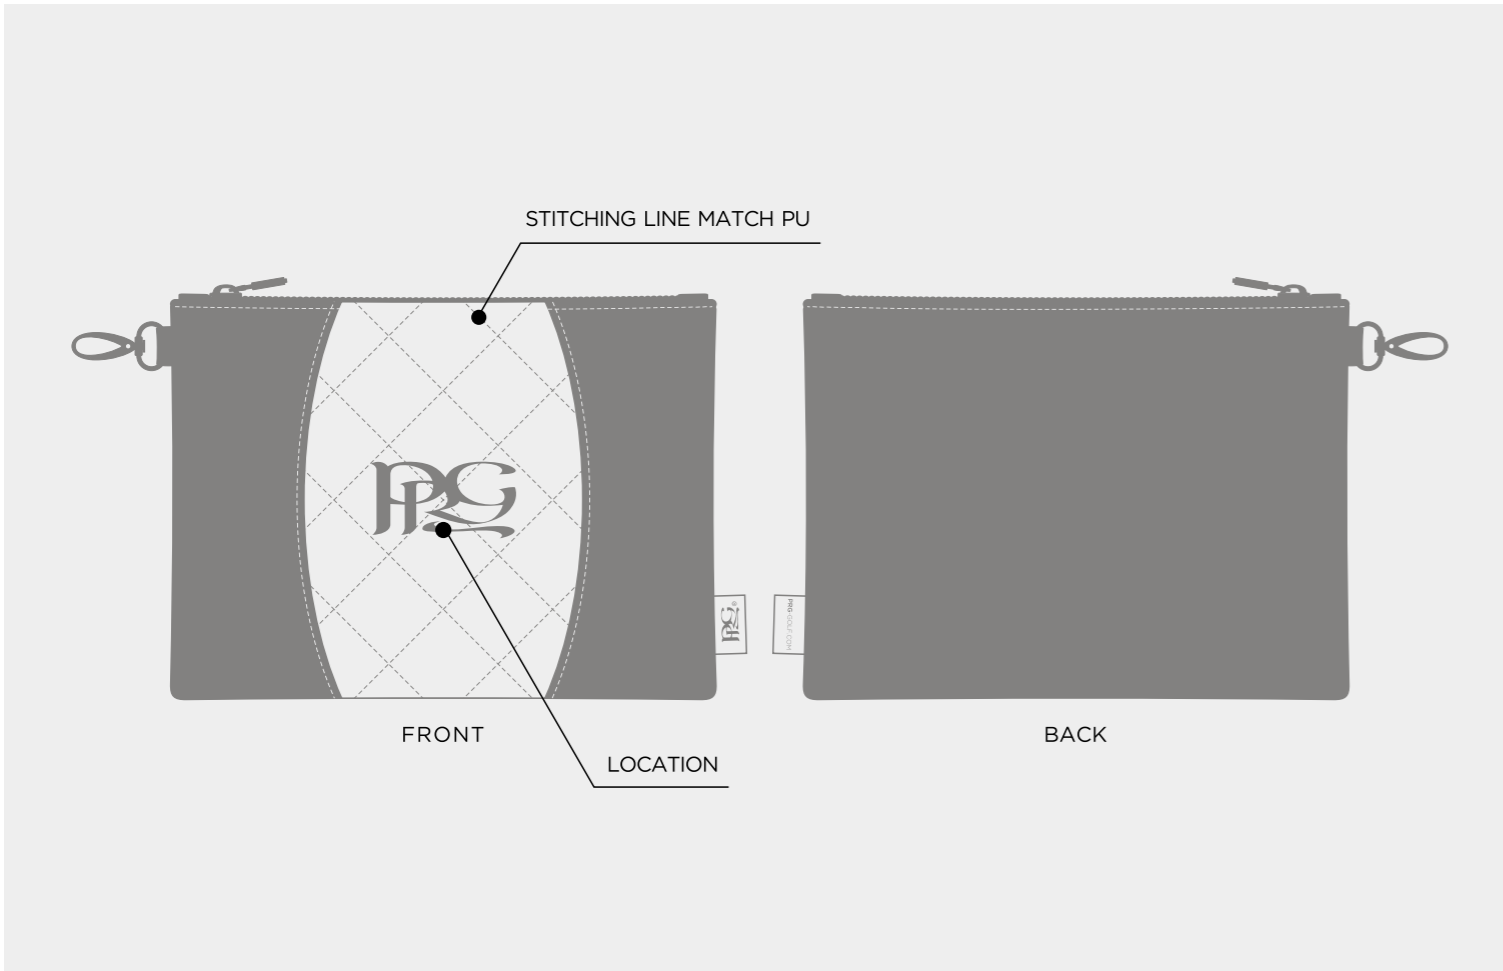

CONTINENTAL PREMIUM ZIP TOTE