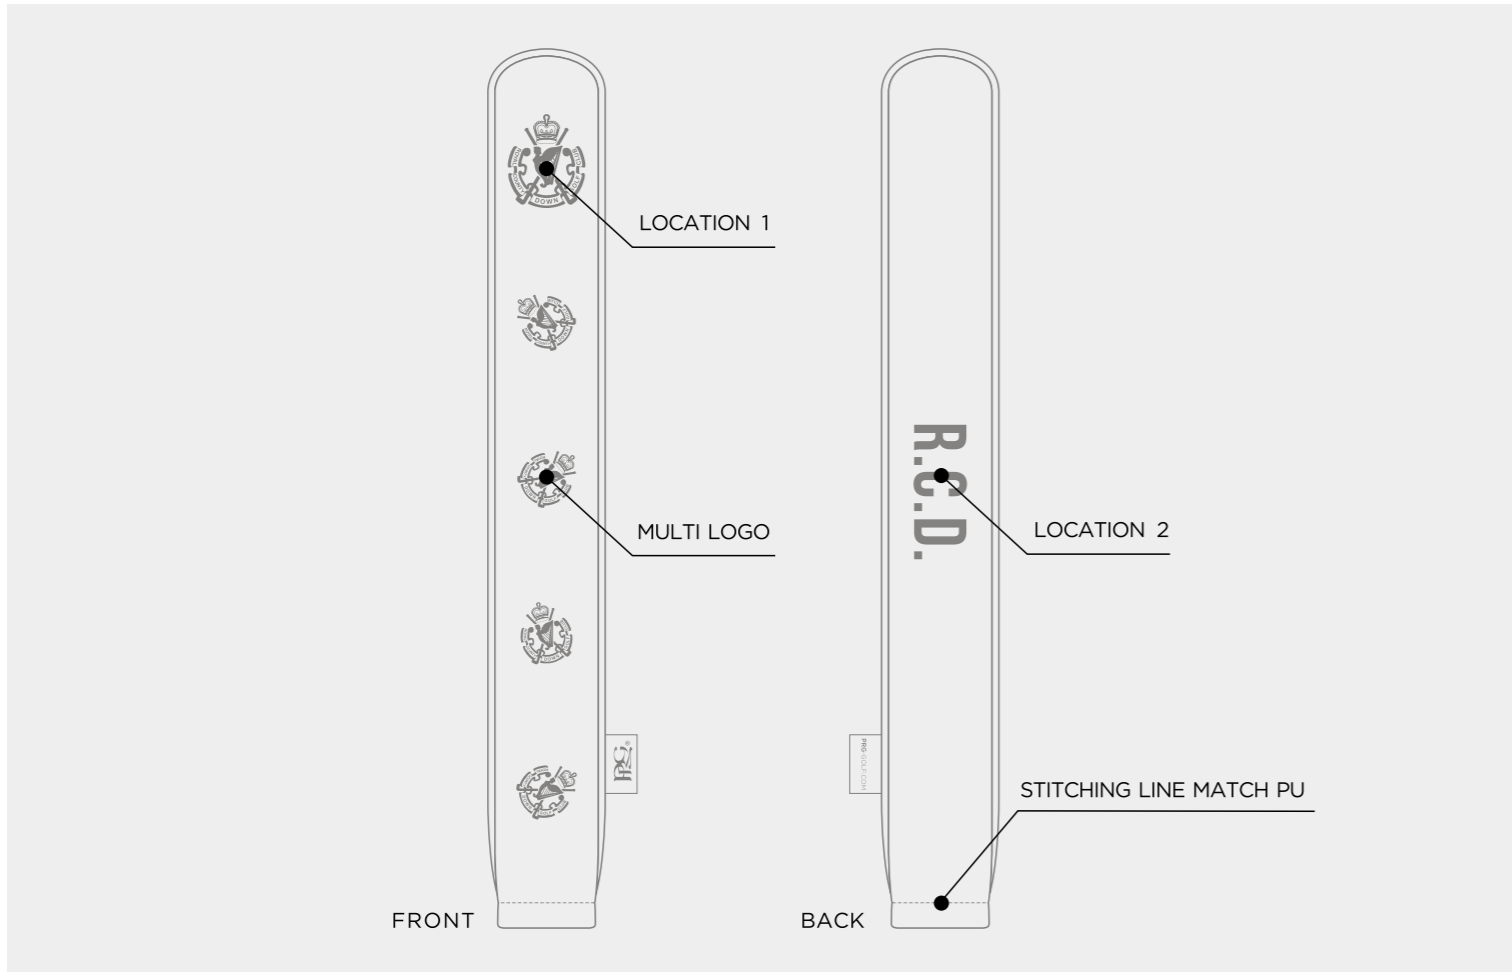

CUSTOM CLASSIC ALIGNMENT STICK COVER

CUSTOM ALIGNMENT STICK COVER

ELITE COLOUR	WHITE	BLACK	COOL GRAY 10 C	2380C	NAVY 282C	ROYAL BLUE 662C	HUNTER GREEN 567C	TAN	RED 186C	GREEN 347C	PINK 231C	LIGHT BLUE 542C
--------------	-------	-------	----------------	-------	-----------	-----------------	-------------------	-----	----------	------------	-----------	-----------------