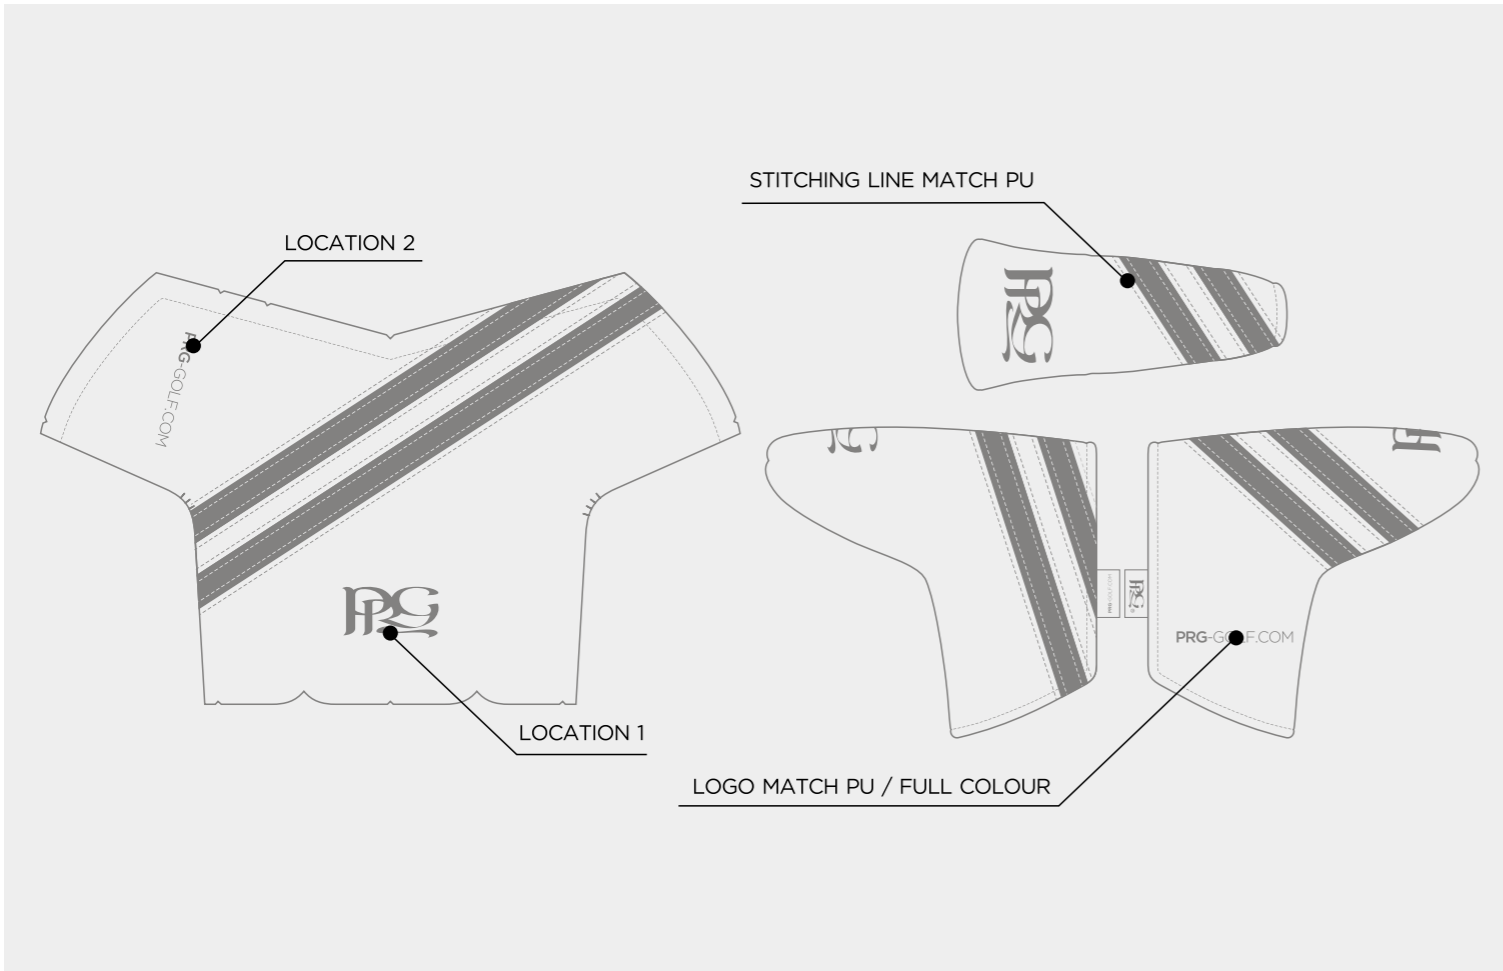

TRACK BLADE PUTTER COVER