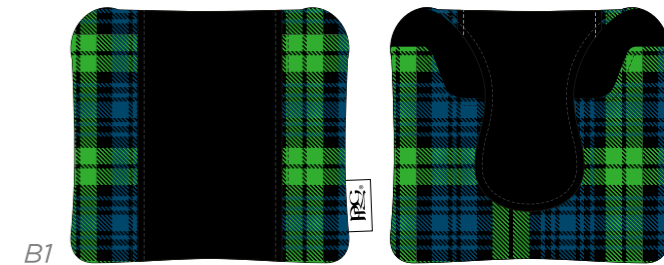

TARTAN COLOUR

GREEN

BLACK

TARTAN BLADE PUTTER COVER

NEW

ELITE COLOUR

- BLACK
- WHITE
- COOL GRAY 10 C
- HUNTER GREEN 567C

TARTAN COLOUR

- GREEN
- BLACK

TARTAN VINTAGE MALLET PUTTER COVER

ELITE COLOUR

TARTAN COLOUR

TARTAN PREMIUM TOTE BAG

ELITE COLOUR

BLACK

WHITE