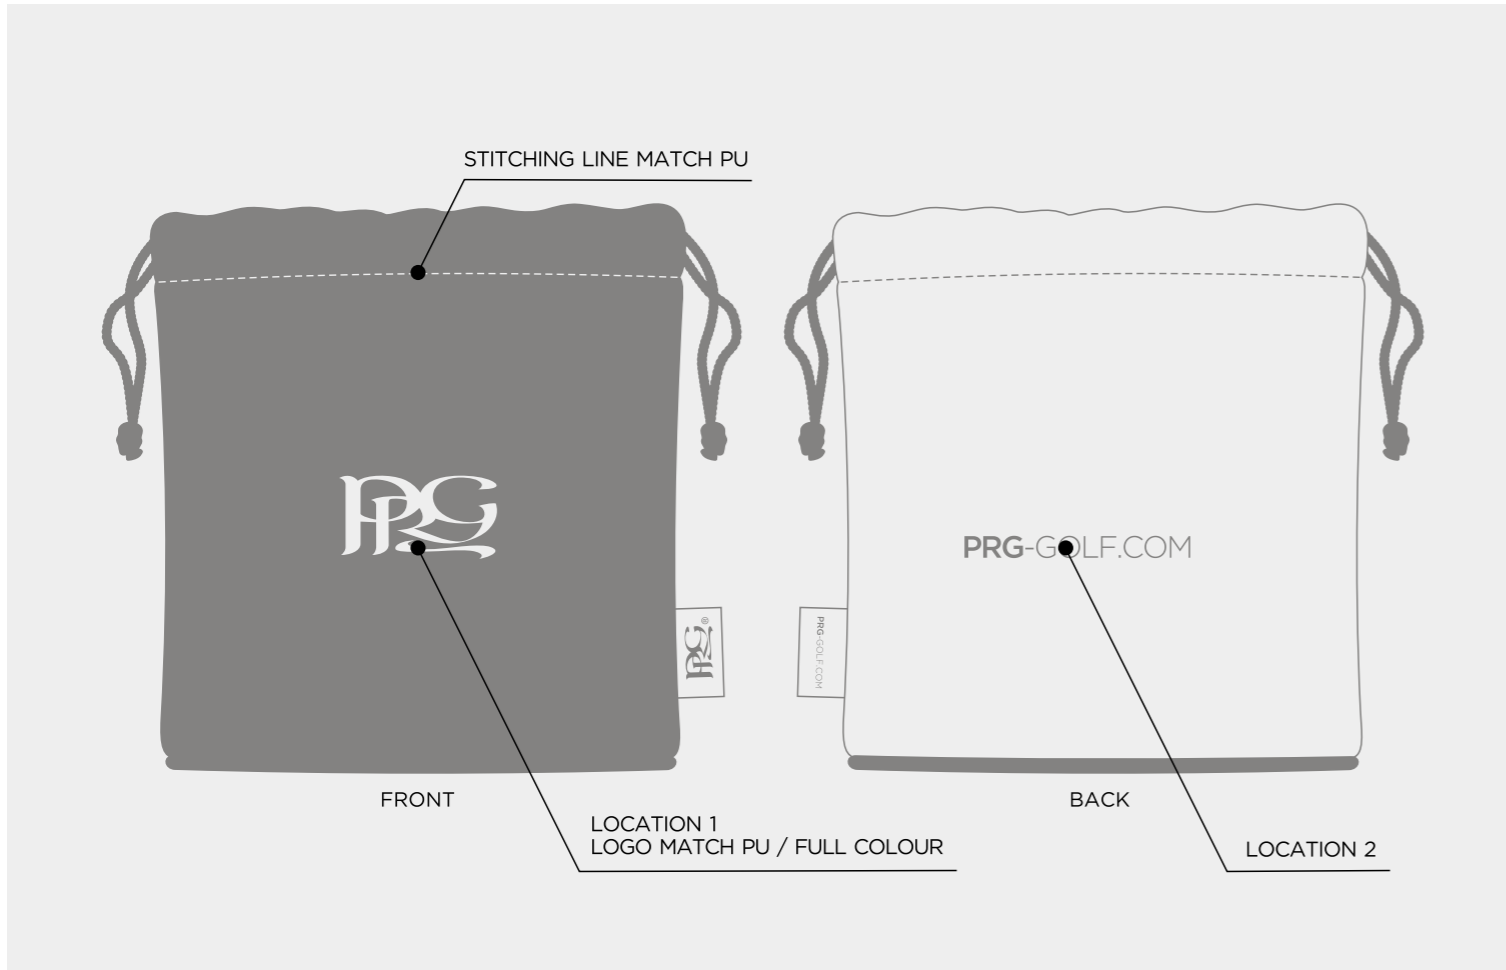

CUSTOM TWO-TONE POUCH TOTE BAG