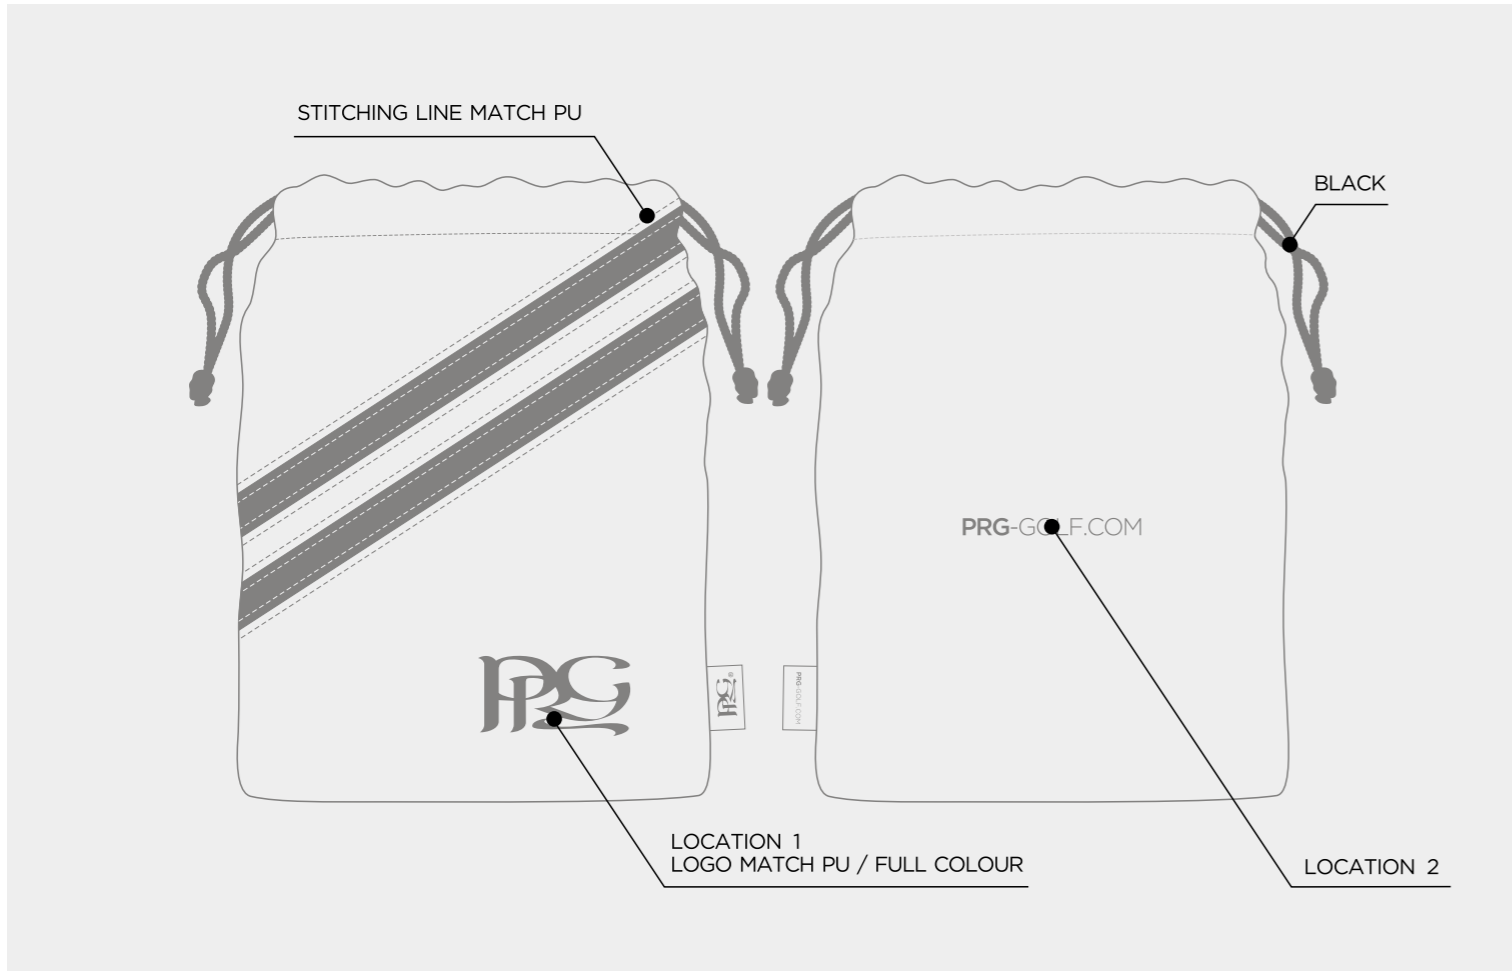

TRACK PREMIUM TOTE BAG