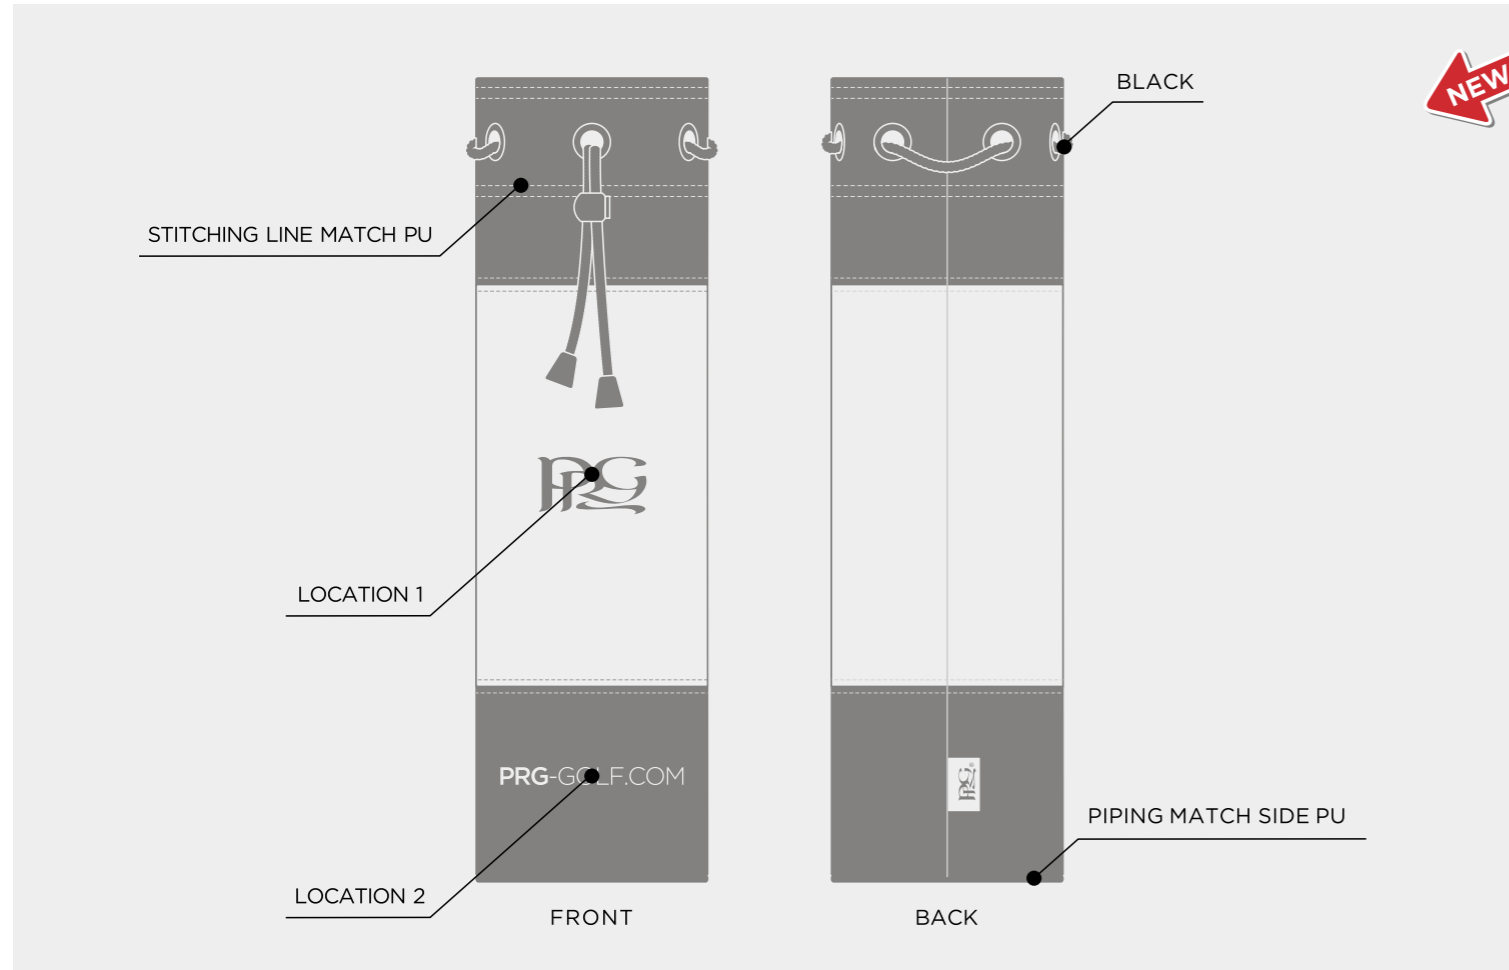

HORIZON WINE TOTE BAG