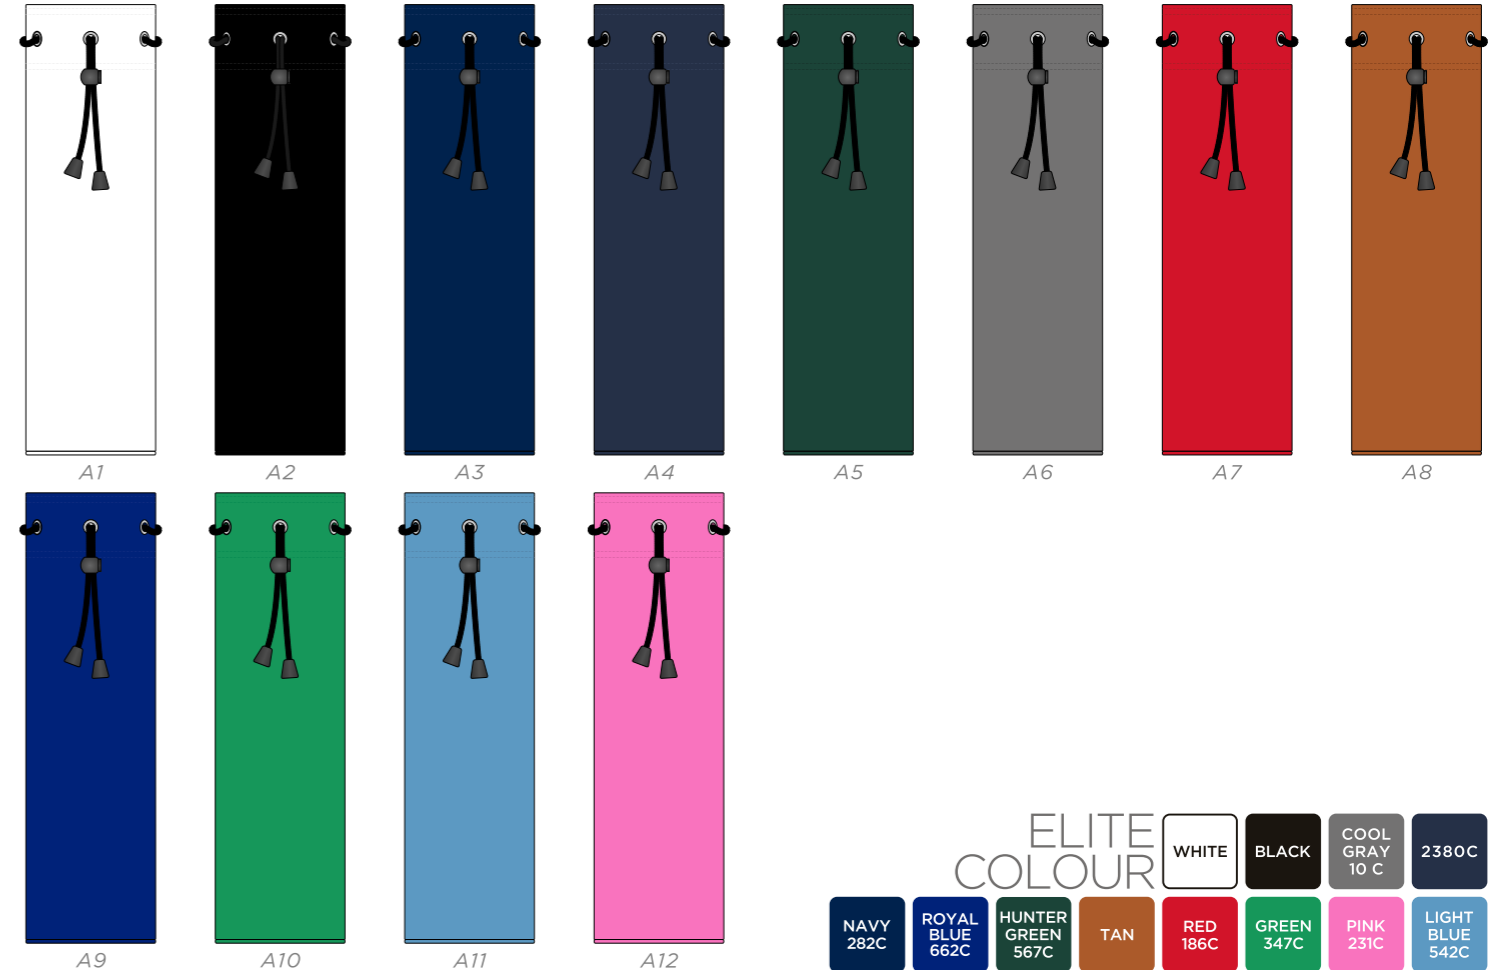

CUSTOM DELUXE WINE TOTE BAG