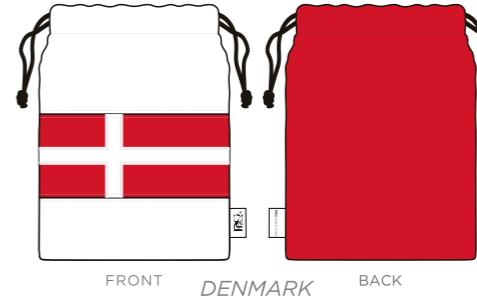

PATRIOT VINTAGE MALLET PUTTER COVER

NEW

ELITE COLOUR

WHITE	NAVY 282C	RED 186C	GREEN 347C
-------	-----------	----------	------------

PATRIOT MID TOTE BAG

NEW

ELITE COLOUR

WHITE	NAVY 282C	RED 186C	GREEN 347C
-------	-----------	----------	------------

PATRIOT PREMIUM ZIP TOTE

USA

DENMARK

CANADA

UK

IRELAND

SCOTLAND

WALES