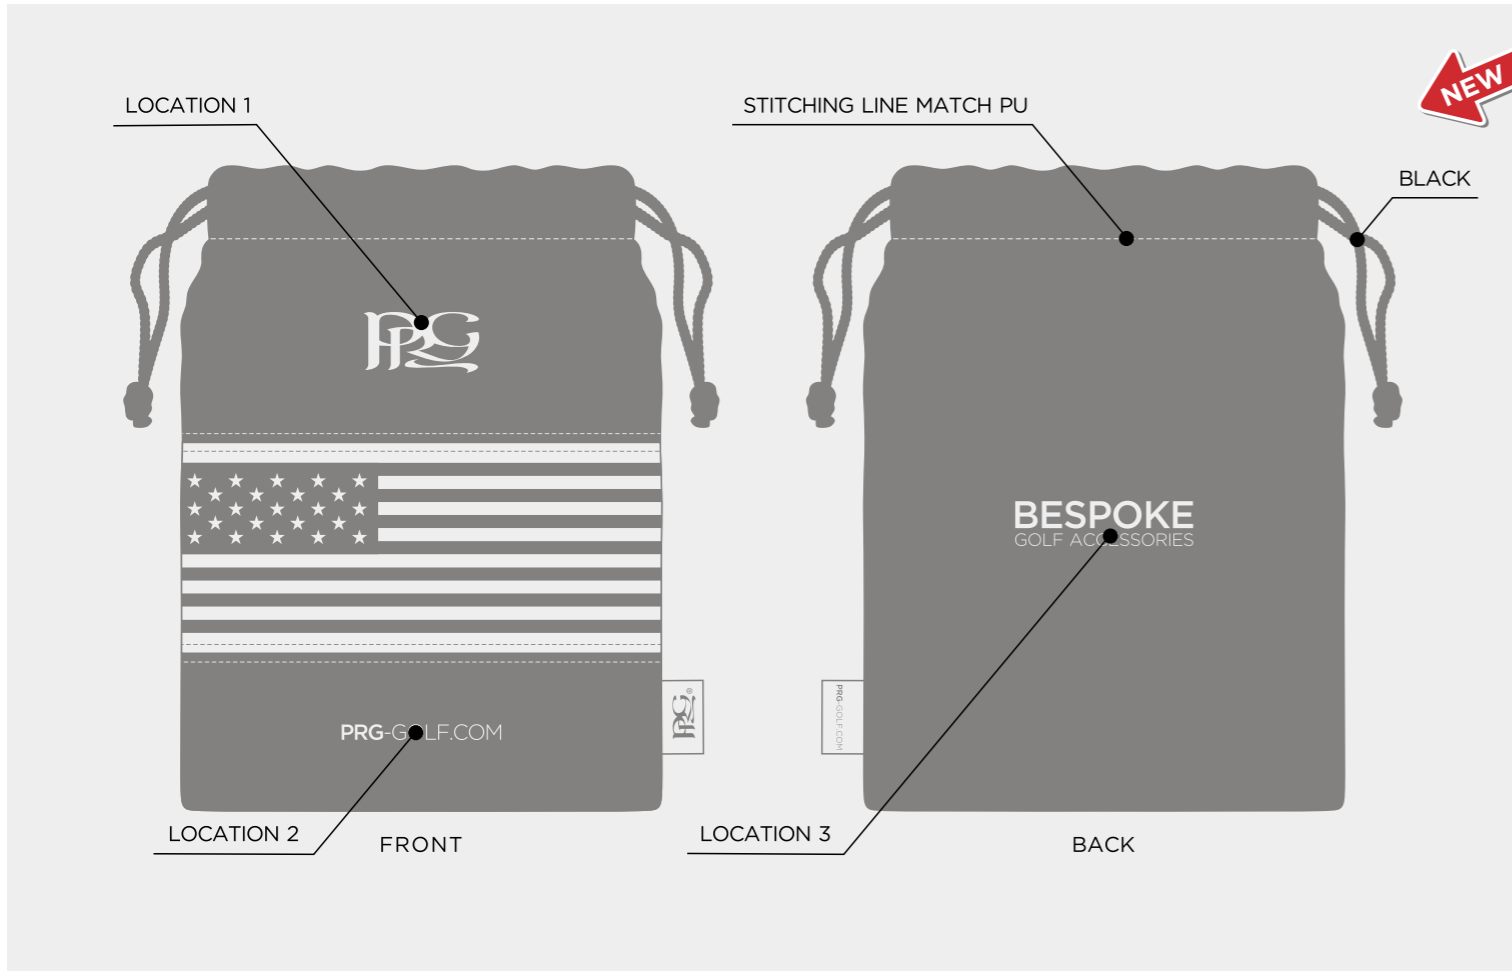

PATRIOT VINTAGE MALLET PUTTER COVER

NEW

ELITE COLOUR

WHITE	NAVY 282C	RED 186C	GREEN 347C
-------	-----------	----------	------------

PATRIOT MID TOTE BAG

NEW

ELITE COLOUR

WHITE	NAVY 282C	RED 186C	GREEN 347C
-------	-----------	----------	------------