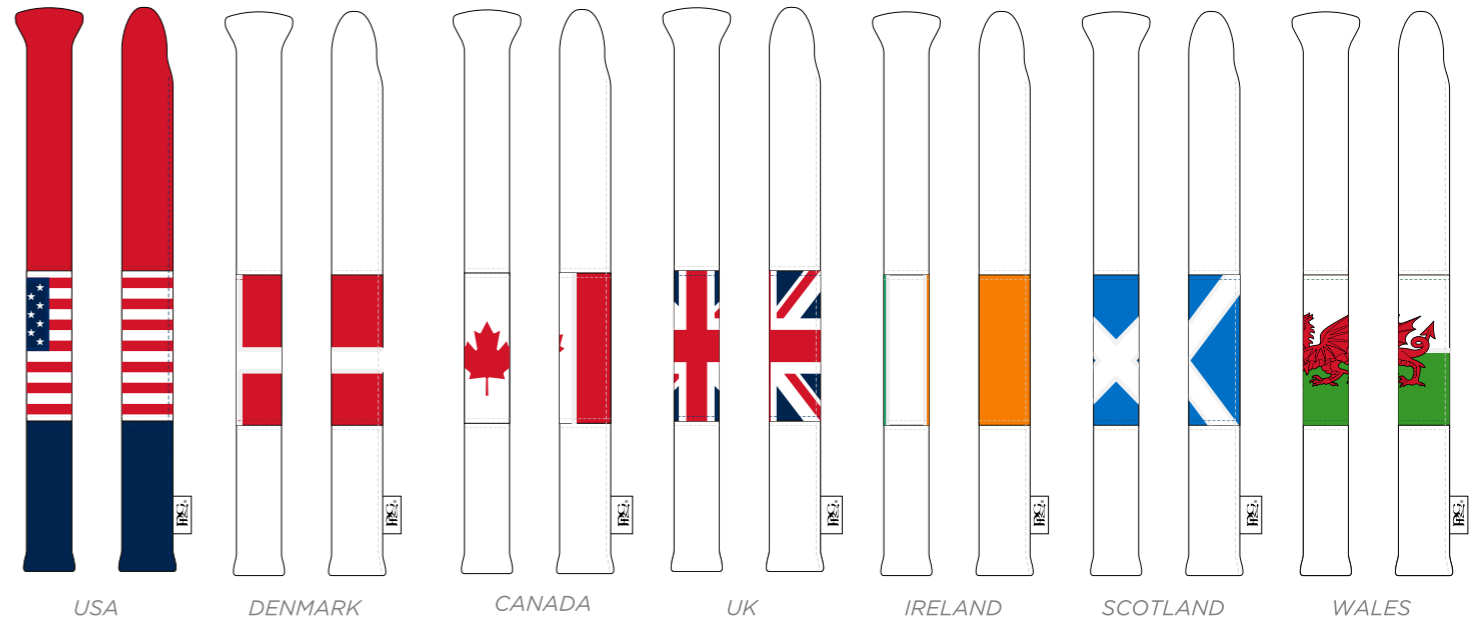

WALES

ELITE COLOUR

WHITE	NAVY 282C	RED 186C	GREEN 347C
-------	-----------	----------	------------

PATRIOT BLADE PUTTER COVER

NEW

ELITE COLOUR

WHITE	NAVY 282C	RED 186C	GREEN 347C
-------	-----------	----------	------------

PATRIOT VINTAGE MALLET PUTTER COVER

NEW

ELITE COLOUR

WHITE	NAVY 282C	RED 186C	GREEN 347C
-------	-----------	----------	------------

PATRIOT MID TOTE BAG

NEW

ELITE COLOUR

WHITE	NAVY 282C	RED 186C	GREEN 347C
-------	-----------	----------	------------

PATRIOT PREMIUM ZIP TOTE

USA

DENMARK

CANADA

UK

IRELAND

SCOTLAND

WALES

PATRIOT ALIGNMENT STICK COVER

TARTAN

TARTAN VINTAGE WOOD COVER

ELITE COLOUR

BLACK

WHITE

COOL GRAY 10 C

HUNTER GREEN 567C