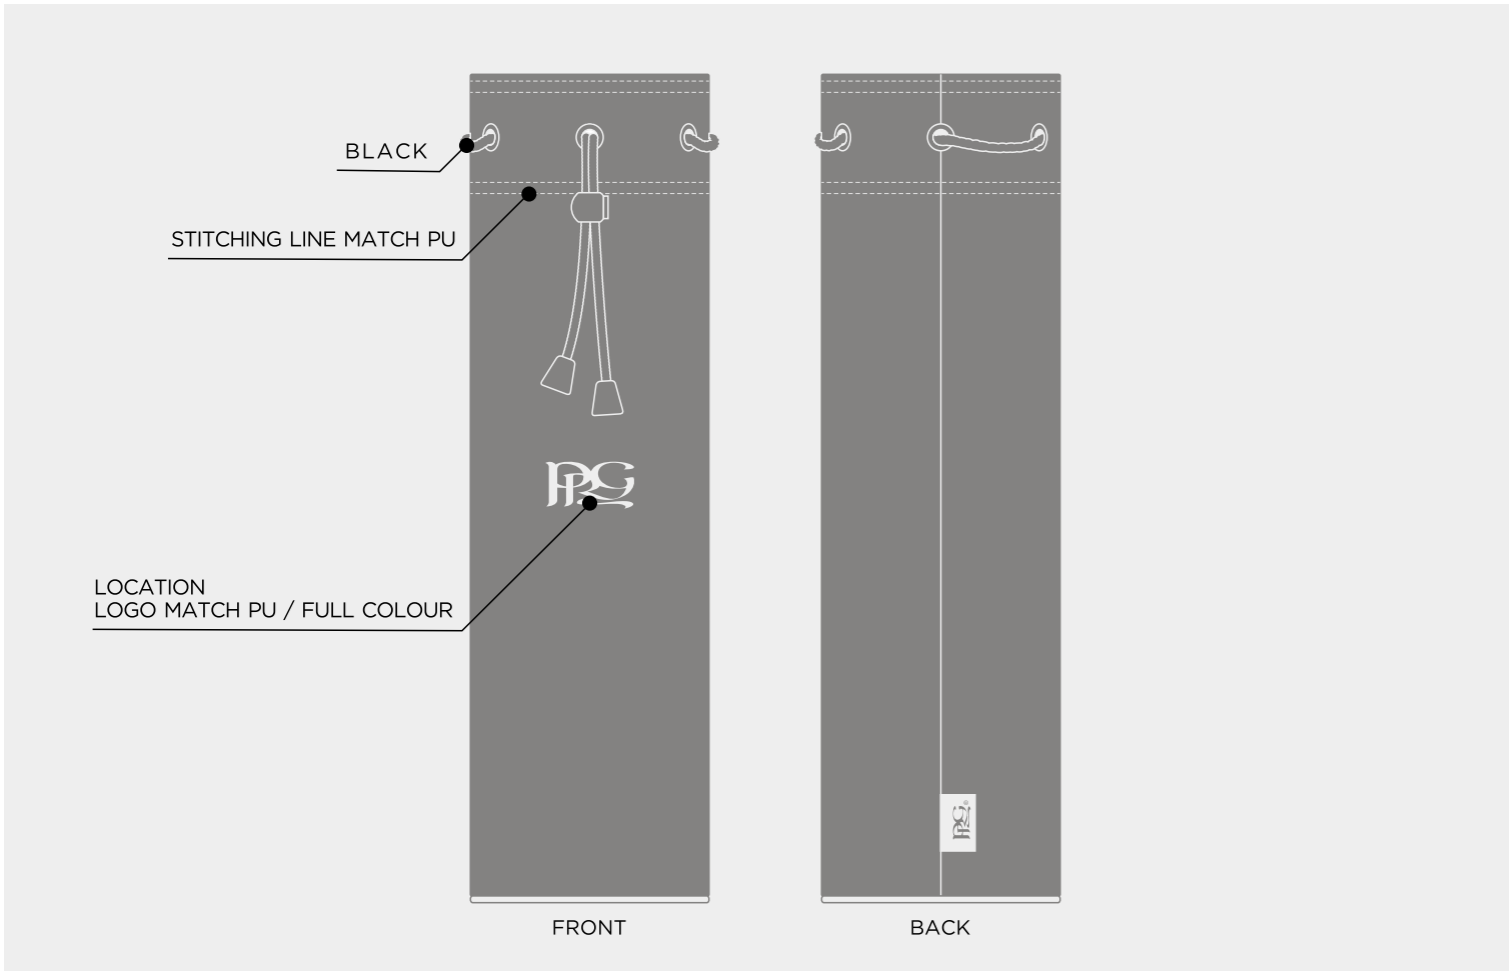

CUSTOM TWO-TONE WINE TOTE BAG