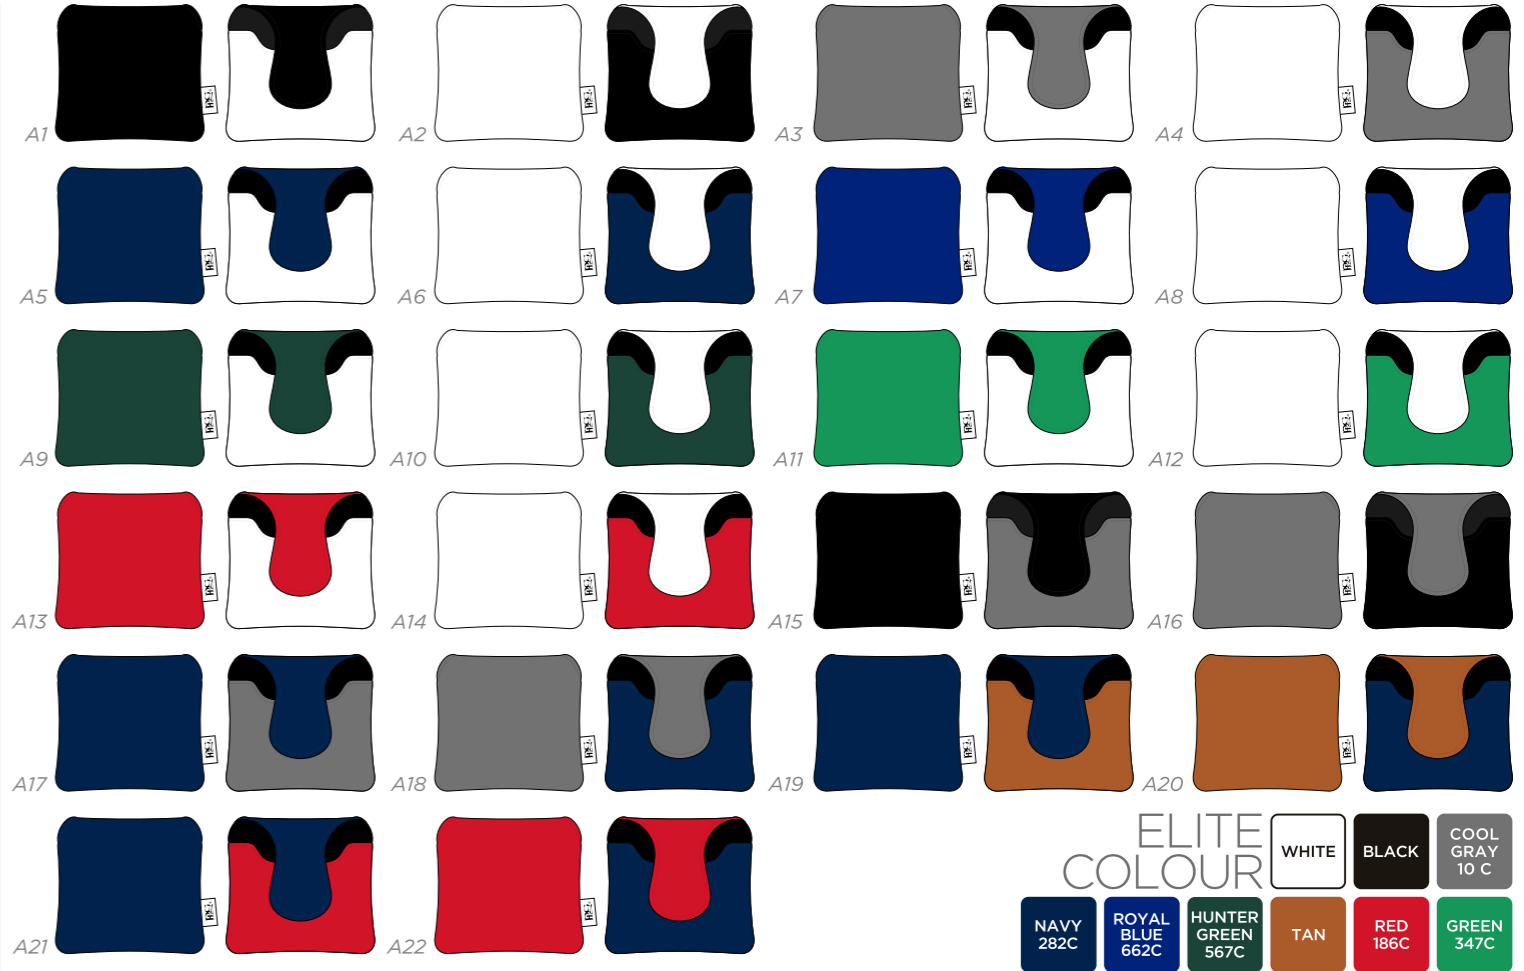

CUSTOM TWO-TONE VINTAGE MALLET PUTTER COVER