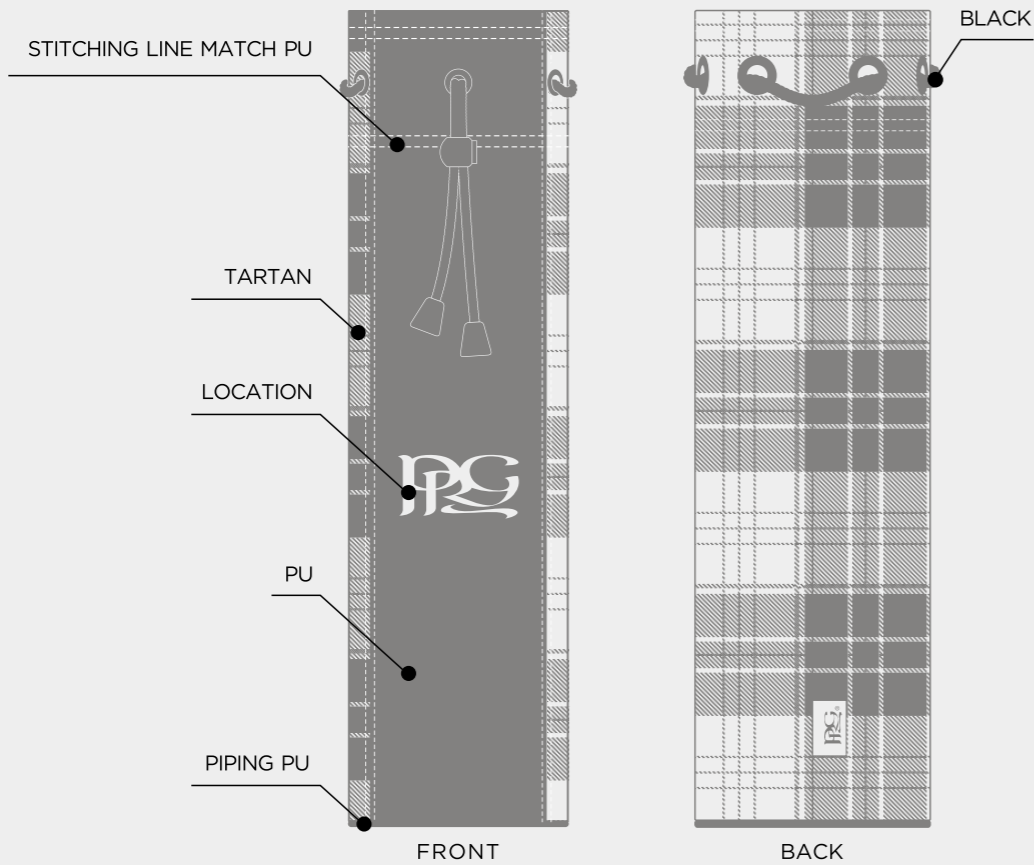

ELITE COLOUR

BLACK

WHITE

COOL GRAY 10 C

HUNTER GREEN 567C

TARTAN COLOUR

GREEN

BLACK

Legend for Elite Colour and Tartan Colour options.

TARTAN WINE TOTE BAG

A1

A2

A3

B1

B2

B3