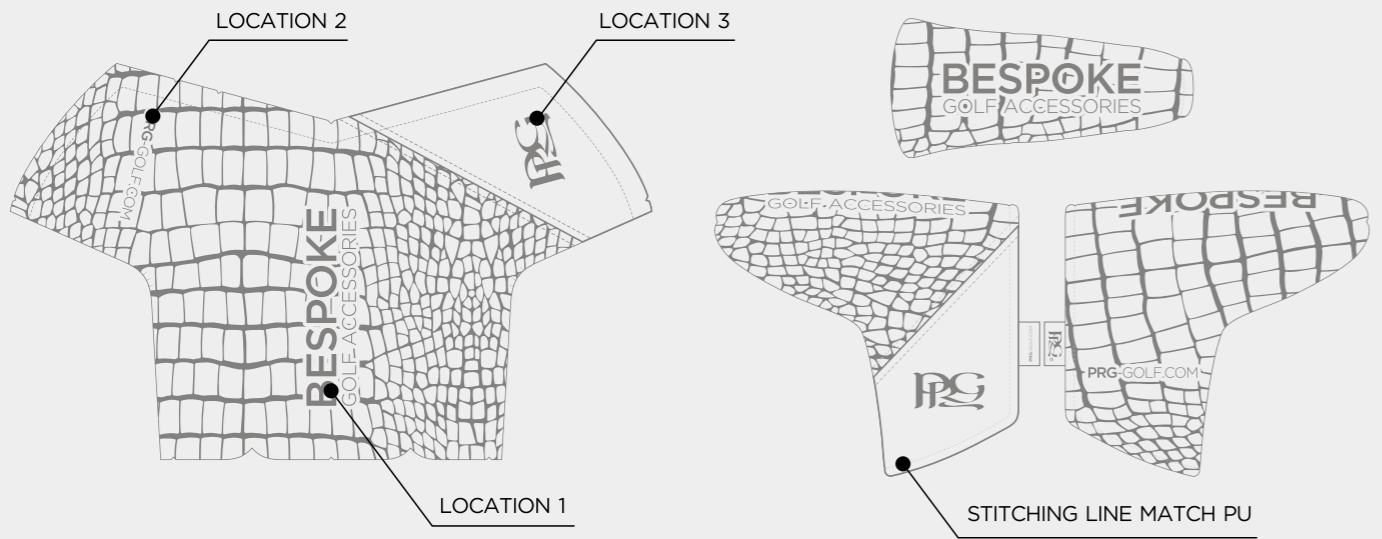

GATOR TWO-TONE BLADE PUTTER COVER

GATOR		GATOR WHITE	GATOR GREEN	GATOR NAVY			
ELITE	WHITE	BLACK	COOL GRAY 10 C	HUNTER GREEN 567C	NAVY 282C	TAN	RED 186C