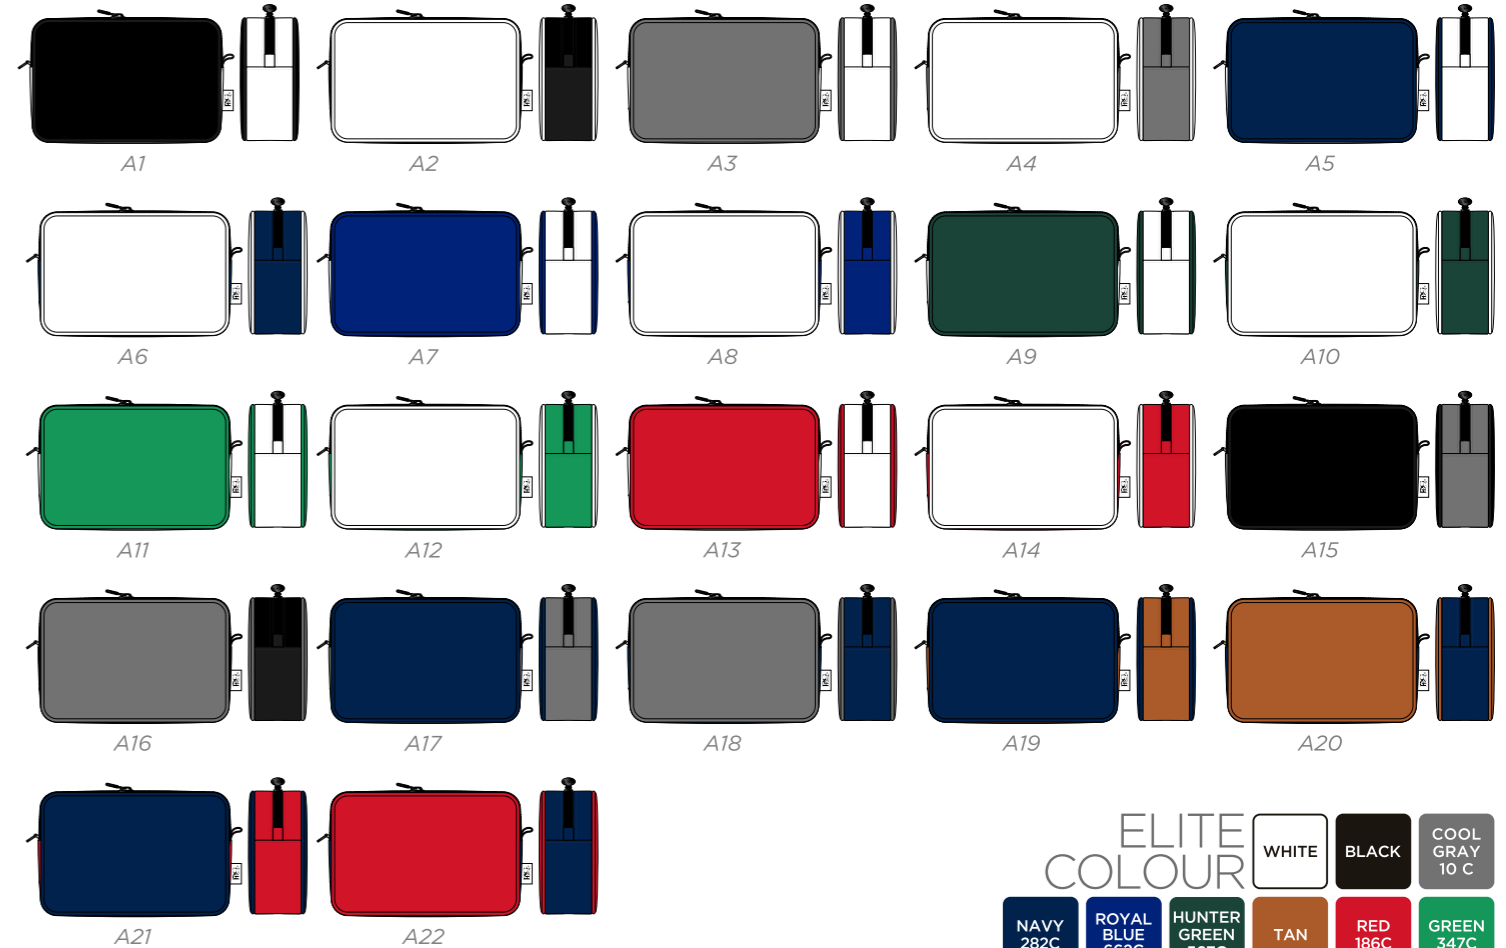

CUSTOM TWO-TONE DELUXE SHOE BAG

CUSTOM TWO-TONE WINE TOTE BAG

CUSTOM TWO-TONE DELUXE TOTE BAG

CUSTOM TWO-TONE PREMIUM ZIP TOTE

CUSTOM TWO-TONE MINI ZIP POUCH

CUSTOM TWO-TONE SINGLE ZIP TOTE

CUSTOM TWO-TONE TOILETRY BAG

CUSTOM TWO-TONE PREMIUM SHOE BAG

ELITE STELLAR BLADE PUTTER COVER

ELITE COLOUR	WHITE	BLACK	COOL GRAY 10 C	NAVY 282C	FUR LINING COLOUR	COOL GRAY 10 C	NAVY 289C	BLUE 286C	LIME GREEN 361C	RED 186C	ORANGE 172C	BLACK	
A1	A2	A3	A4	A5	A6	A7	B1	B2	B3	B4	B5	B6	B7
C1	C2	C3	C4	C5	C6	C7	D1	D2	D3	D4	D5	D6	D7