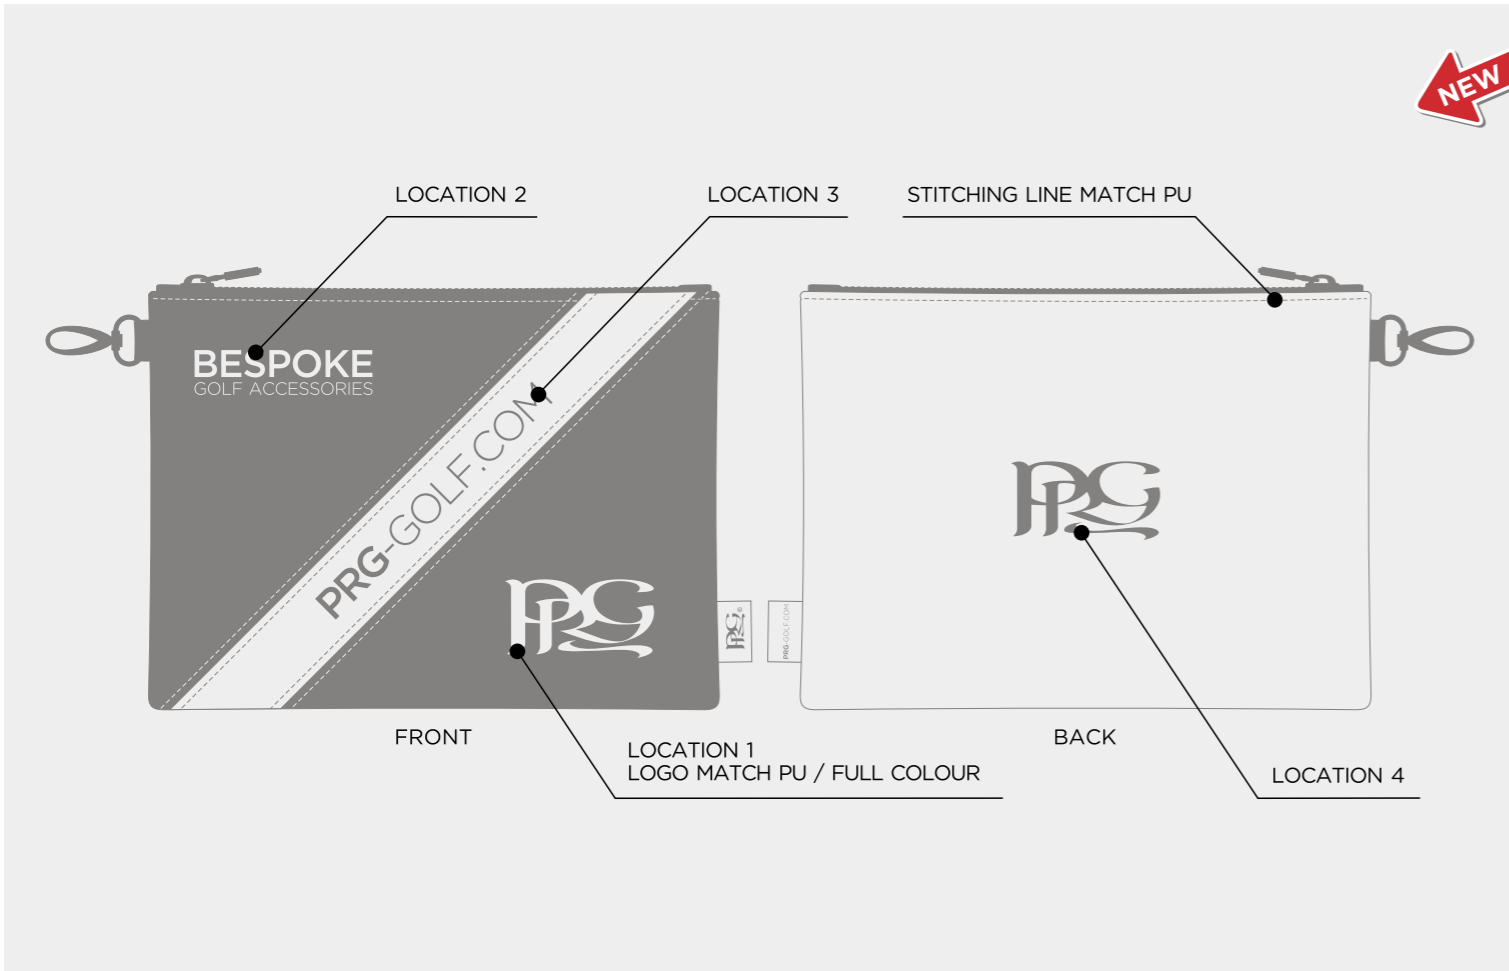

COLLEGE TWO-TONE PREMIUM ZIP TOTE

ELITE COLOUR

WHITE	BLACK	COOL GRAY 10 C	2380C	NAVY 282C	ROYAL BLUE 662C
HUNTER GREEN 567C	TAN	RED 186C	GREEN 347C	PINK 231C	LIGHT BLUE 542C