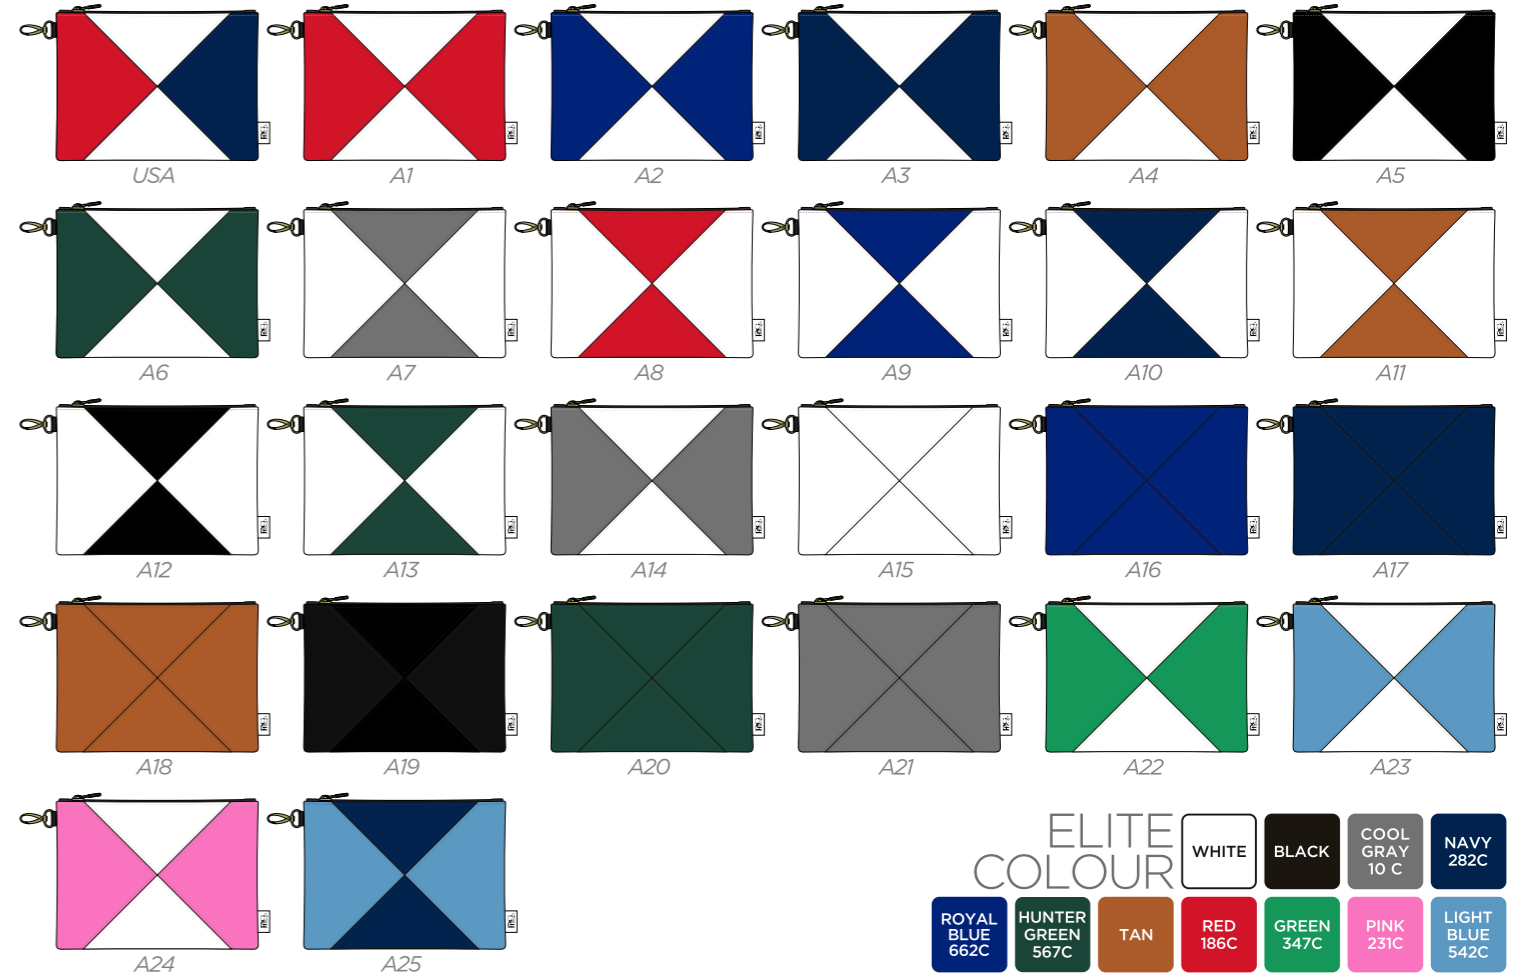

SOLITAIRE WOOD COVER

SOLITAIRE VINTAGE WOOD COVER

SOLITAIRE BLADE PUTTER COVER

SOLITAIRE MALLET PUTTER COVER

ELITE COLOUR	WHITE	BLACK	COOL GRAY 10 C	NAVY 282C	ROYAL BLUE 662C	HUNTER GREEN 567C	TAN	RED 186C	GREEN 347C	PINK 231C	LIGHT BLUE 542C
--------------	-------	-------	----------------	-----------	-----------------	-------------------	-----	----------	------------	-----------	-----------------

SOLITAIRE VINTAGE Mallet Putter Cover

SOLITAIRE PREMIUM TOTE BAG

SOLITAIRE POUCH TOTE BAG

SOLITAIRE TOUR POUCH TOTE BAG

SOLITAIRE DELUXE SHOE BAG

SOLITAIRE WINE TOTE BAG

SOLITAIRE DELUXE TOTE BAG

SOLITAIRE PREMIUM ZIP TOTE

HORIZON BLADE PUTTER COVER

NEW

ELITE COLOUR

COOL GRAY 10 C	2380C	NAVY 282C	ROYAL BLUE 662C	HUNTER GREEN 567C	WHITE	BLACK
TAN	RED 186C	GREEN 347C	PINK 231C	LIGHT BLUE 542C		

HORIZON VINTAGE MALLET PUTTER COVER