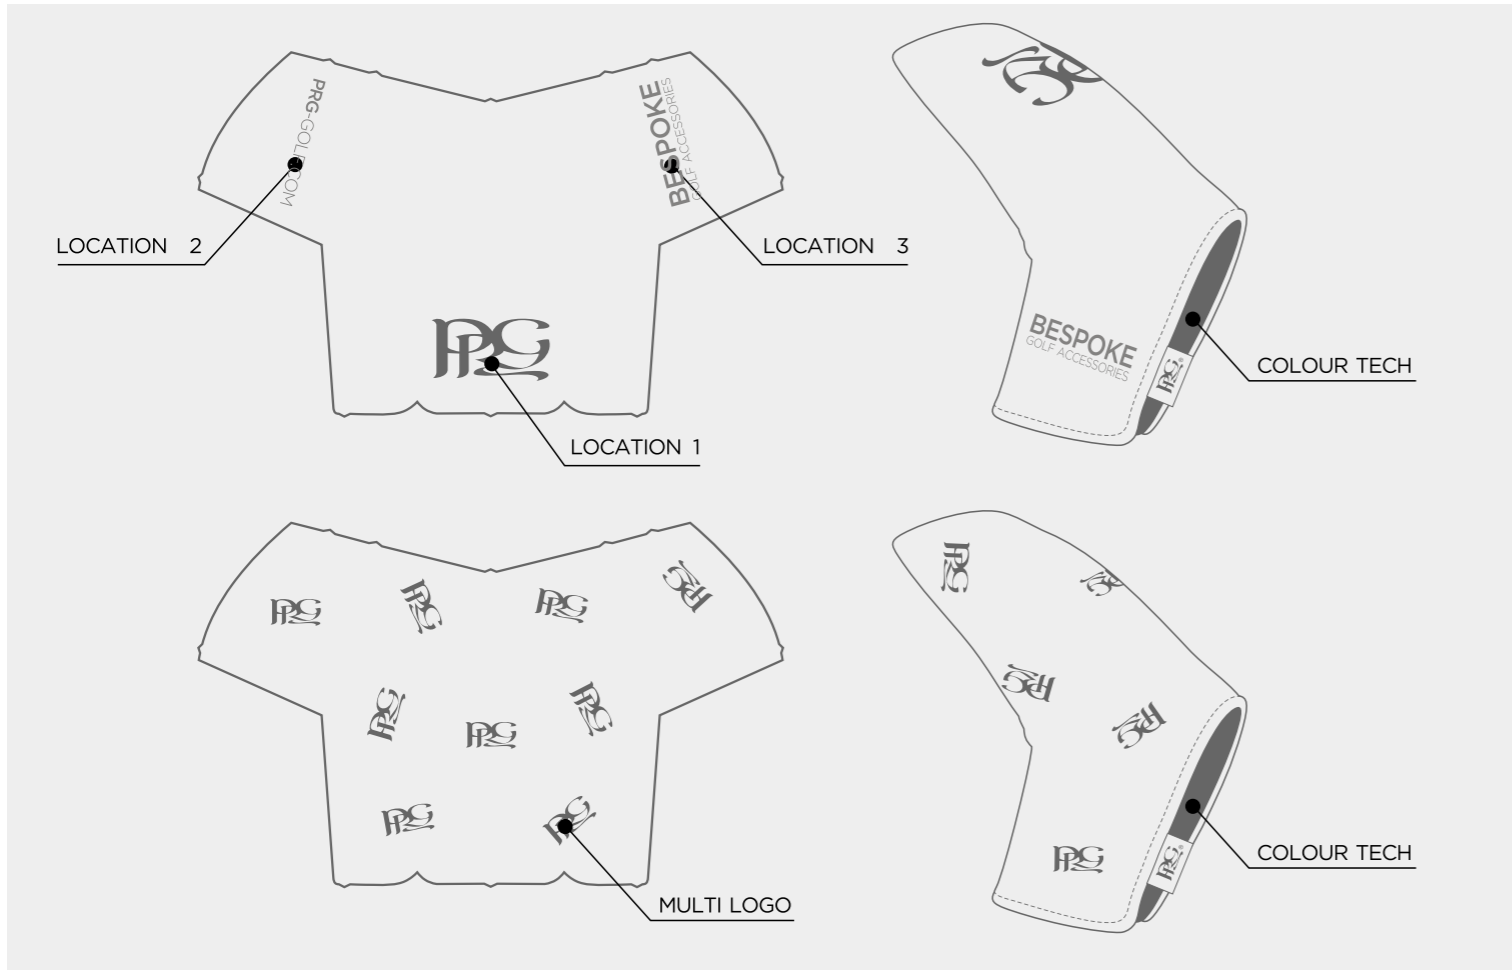

ELITE STELLAR BLADE PUTTER COVER

ELITE COLOUR	WHITE	BLACK	COOL GRAY 10 C	NAVY 282C	FUR LINING COLOUR	COOL GRAY 10 C	NAVY 289C	BLUE 286C	LIME GREEN 361C	RED 186C	ORANGE 172C	BLACK	
A1	A2	A3	A4	A5	A6	A7	B1	B2	B3	B4	B5	B6	B7
C1	C2	C3	C4	C5	C6	C7	D1	D2	D3	D4	D5	D6	D7