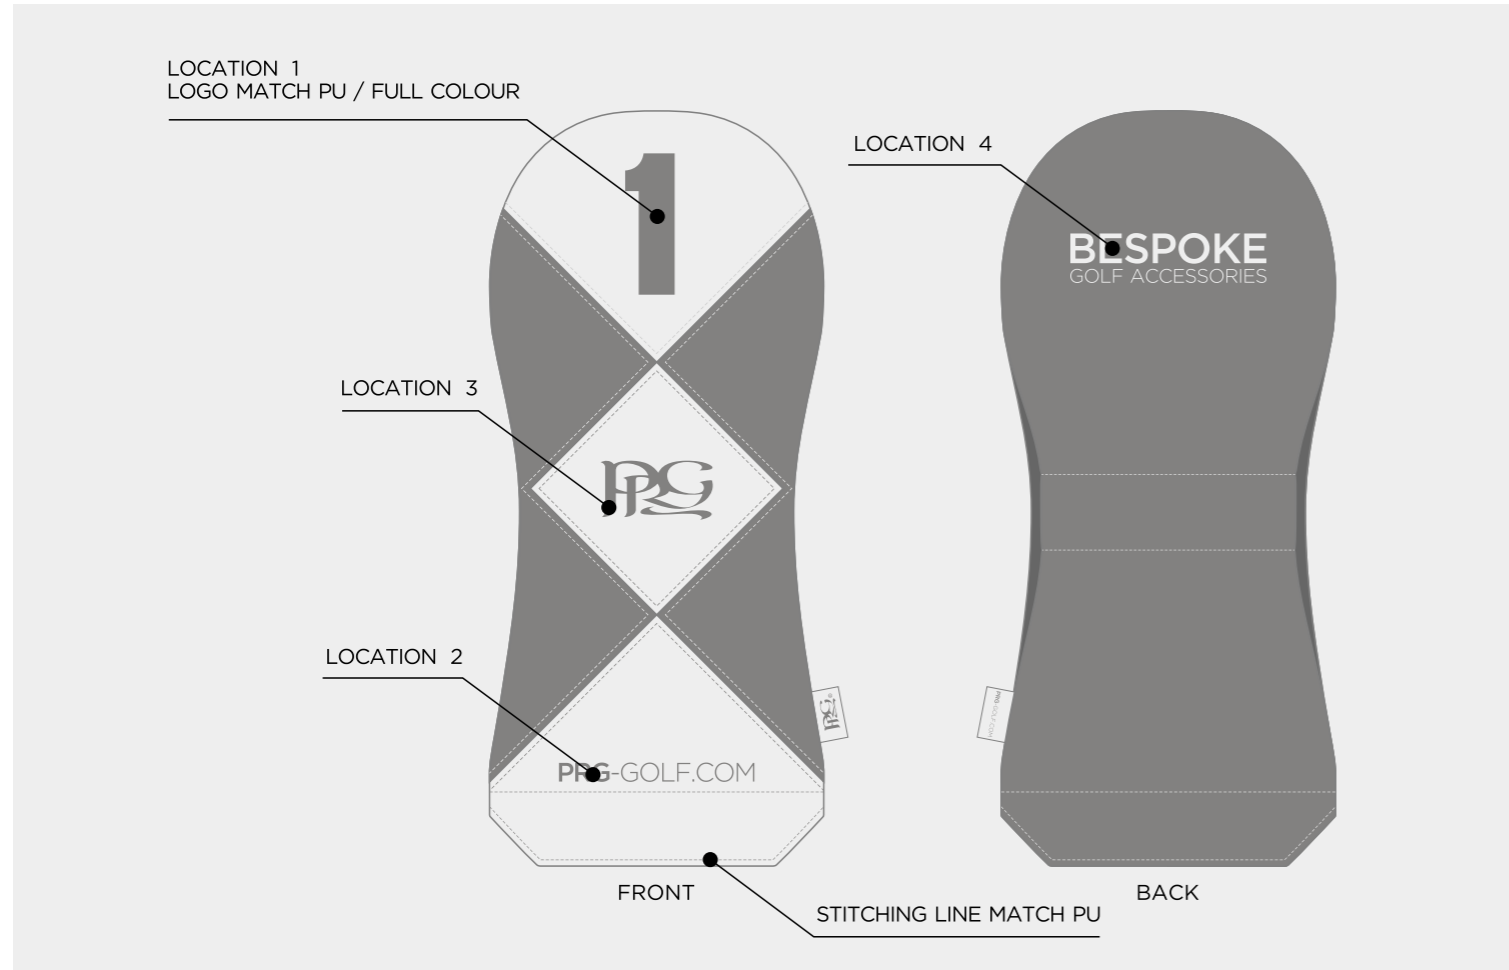

SOLITAIRE VINTAGE WOOD COVER