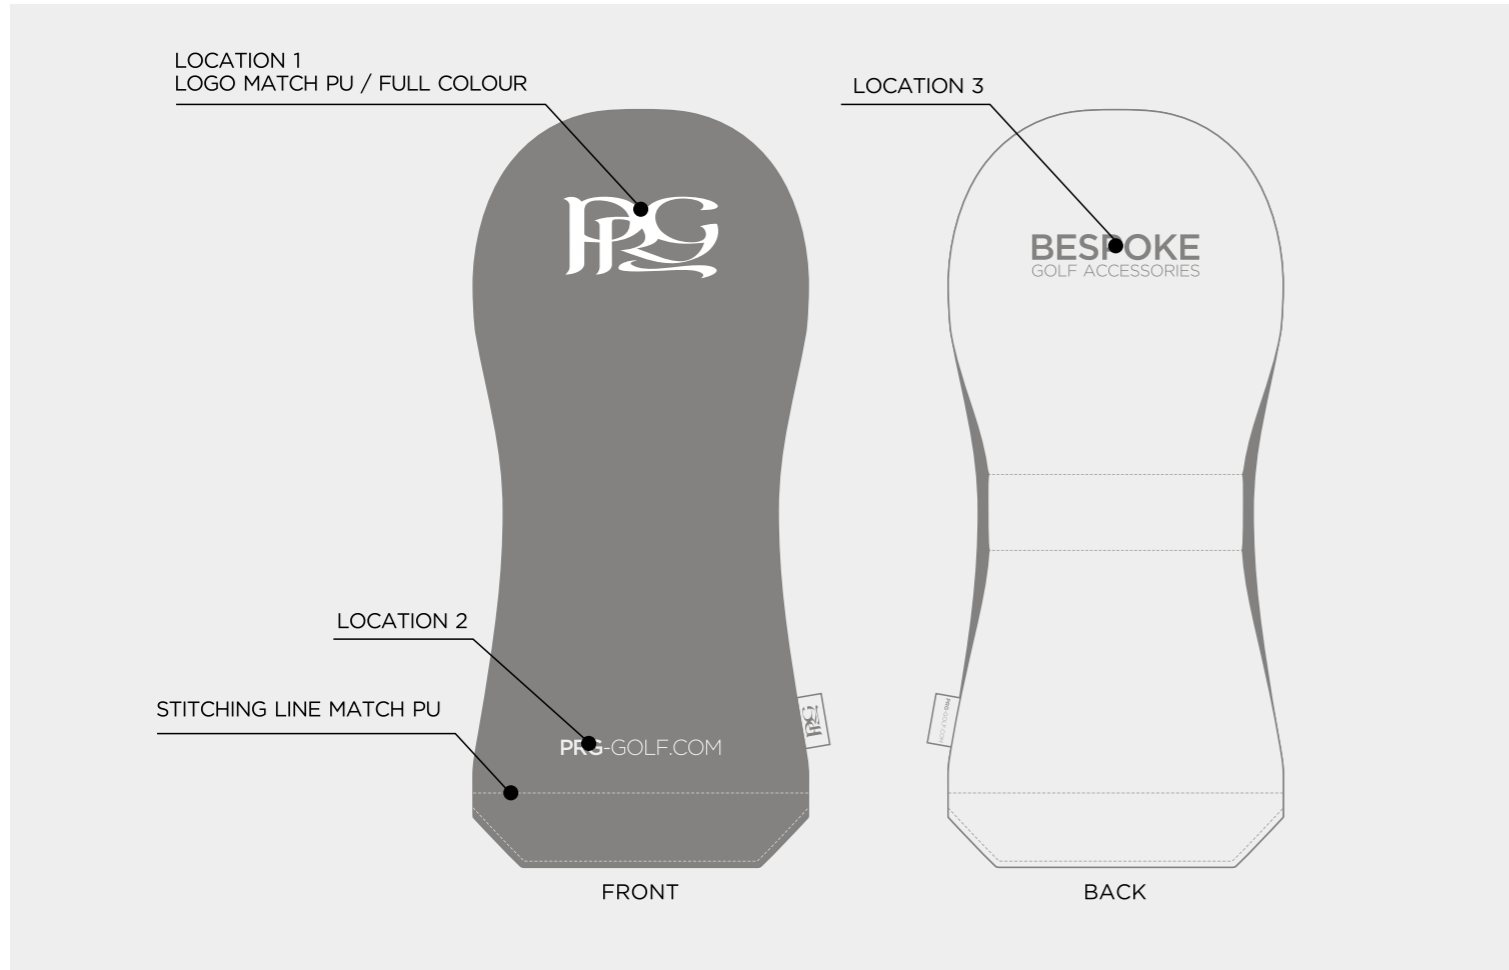

CUSTOM TWO-TONE VINTAGE WOOD COVER