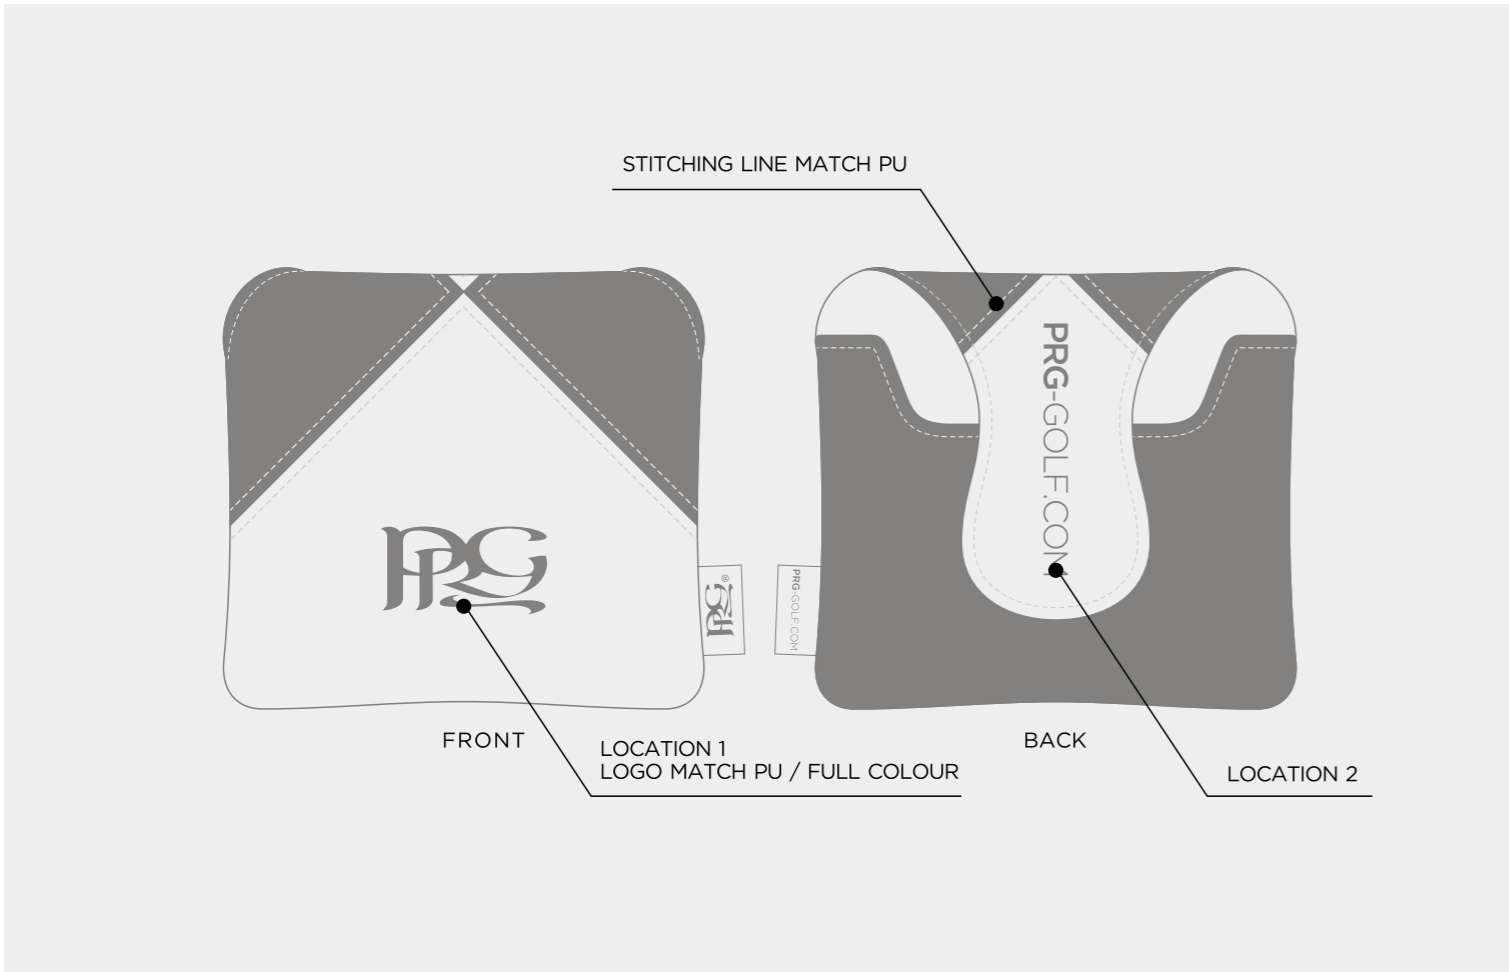

SOLITAIRE VINTAGE Mallet Putter Cover