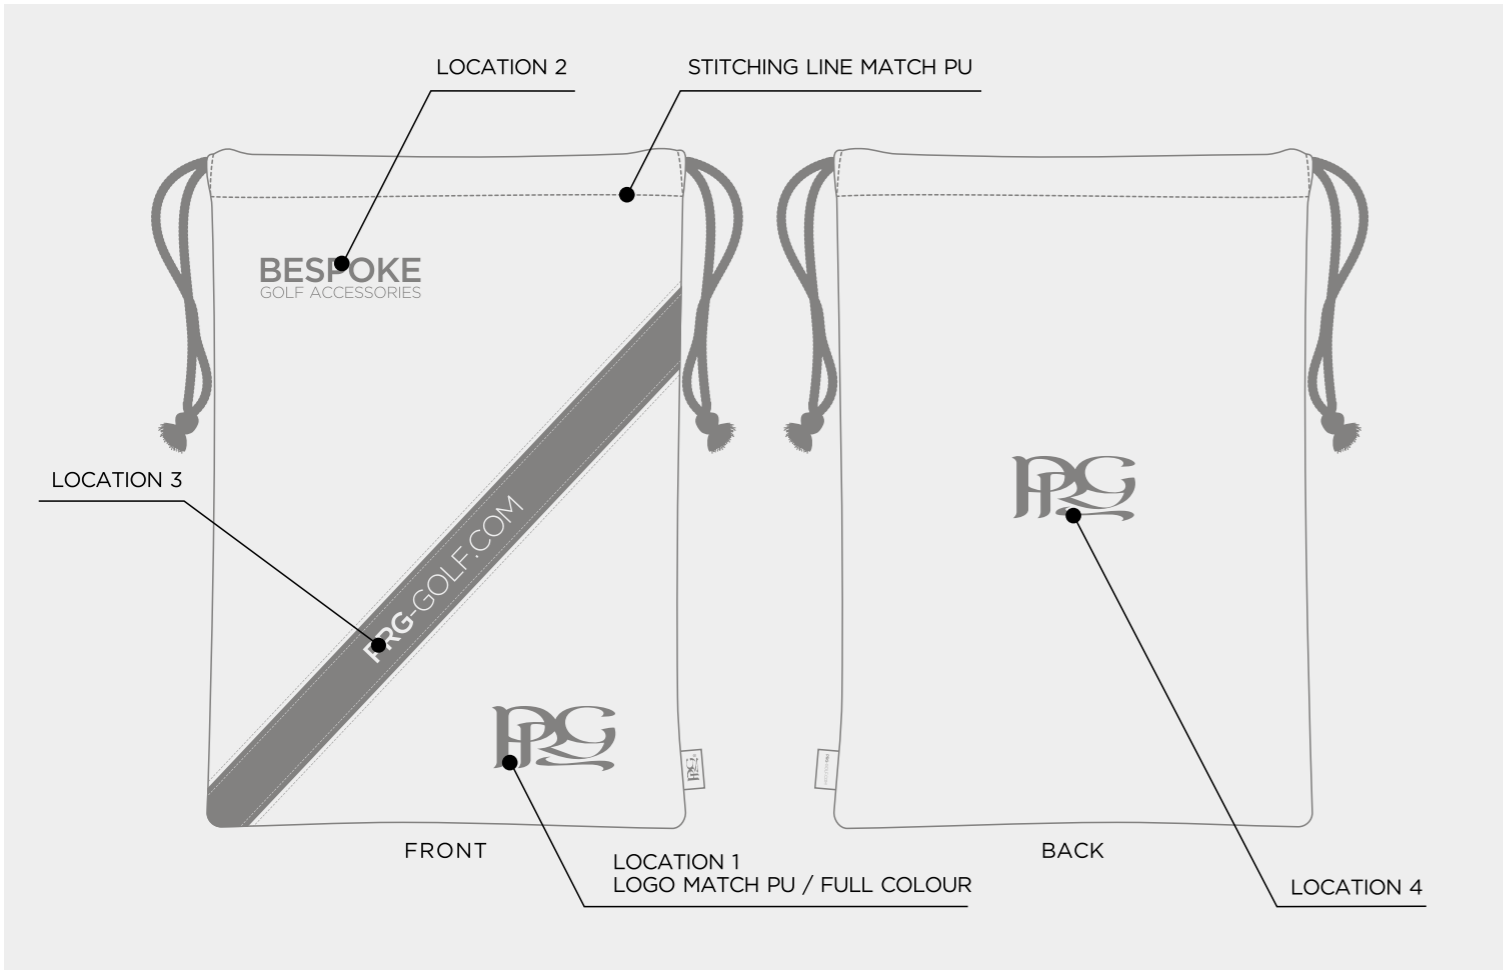

COLLEGE DELUXE SHOE BAG