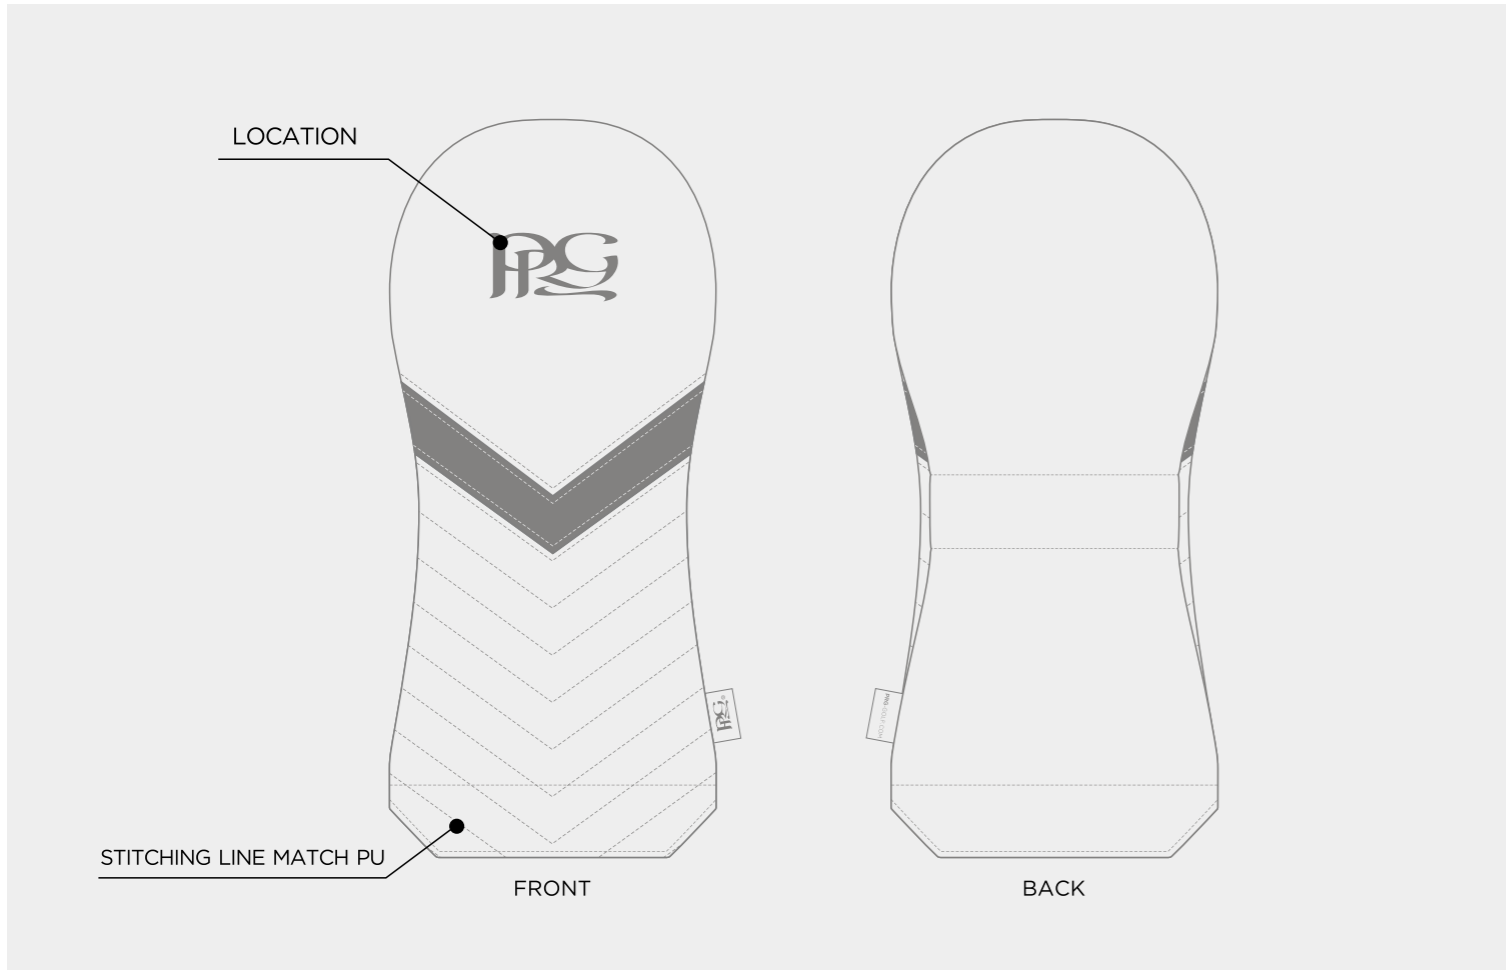

FUSION VINTAGE WOOD COVER