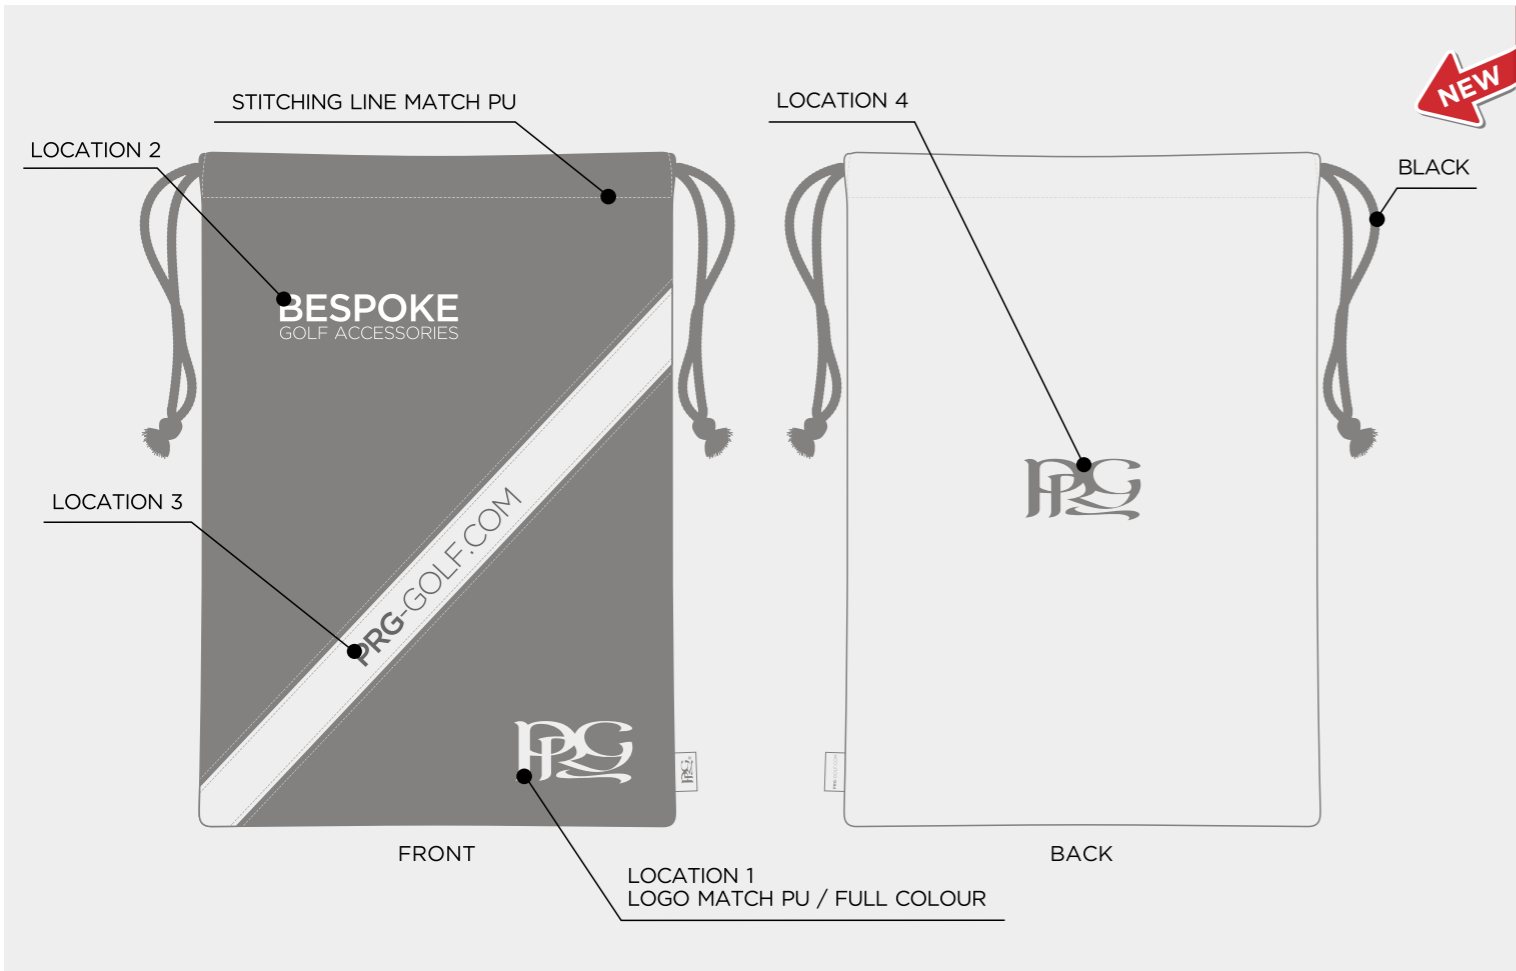

COLLEGE TWO-TONE DELUXE SHOE BAG