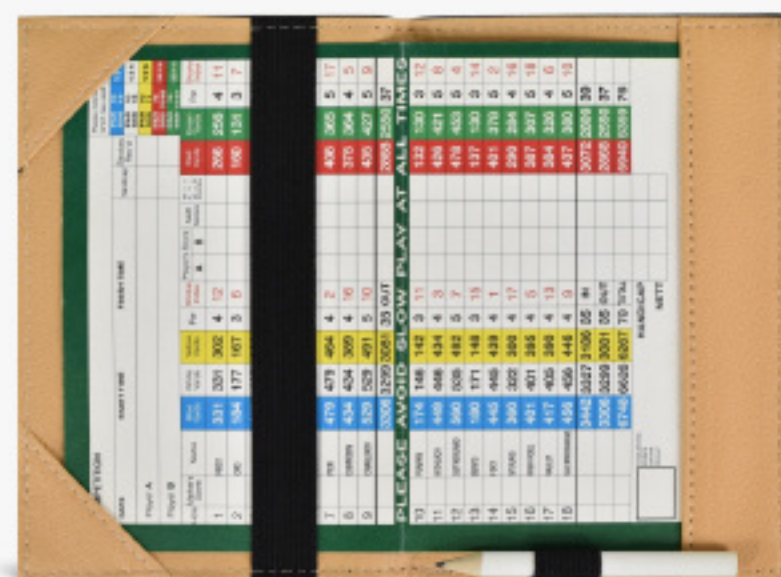

Scorecard - Multiple

Elite leatherette material with a multiple embroidery locations.

L: 180mm W: 115mm
MOQ: 36

Colour Tech:

Scorecard - Multi

Elite leatherette material with multi repetitive embroidery locations.

L: 180mm W: 115mm
MOQ: 36