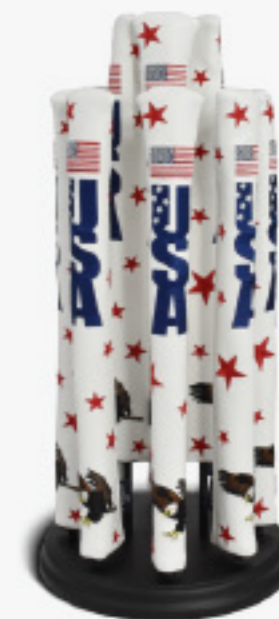

Alignment Aid Cover Display

Designed to hold 12 covers. A great way to show off your range of alignment aid covers.