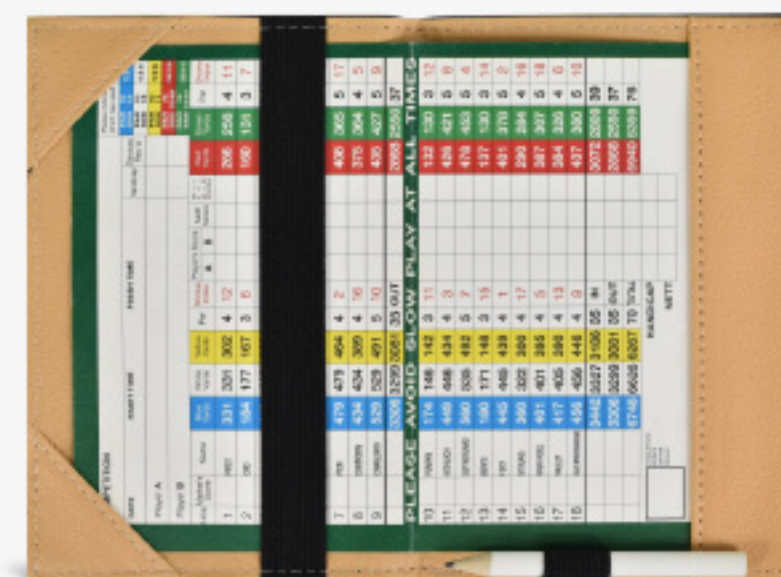

Colour Tech: