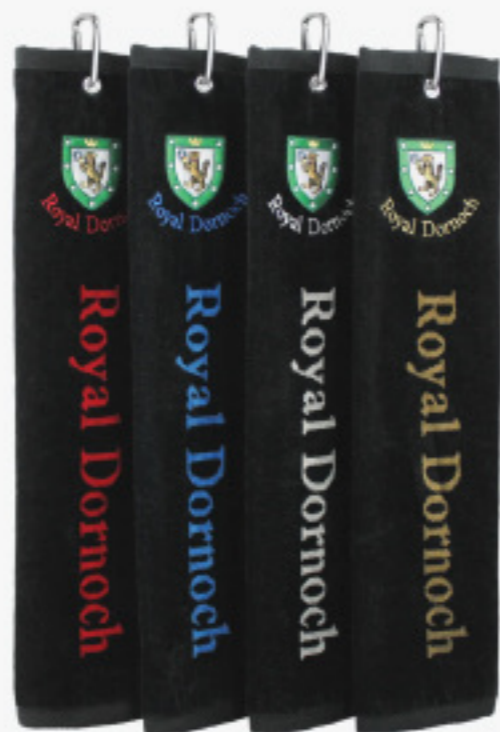

Jacquard Tri-fold

16" x 24" Cotton or Velvetec Jacquard woven towel, embroidered then folded into the popular Tri-Fold shape.

MOQ - 120