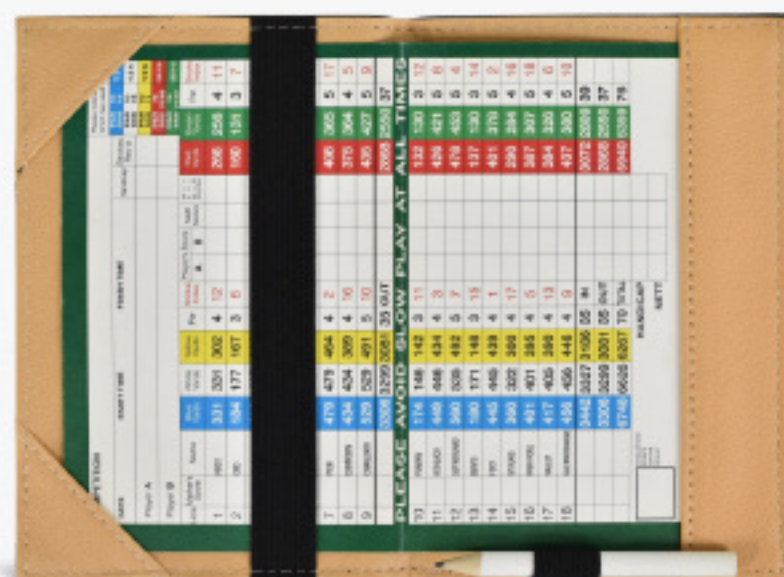

Executive Elite collection

Scorecard Holder - Single

Elite leatherette material with a single embroidery location.

L: 180mm W: 115mm
MOQ: 36