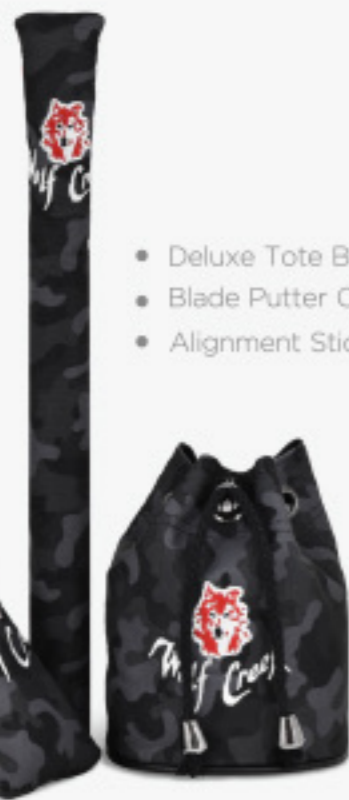

## Heritage Tartan Collection

Colour Tech: 

Contrast tartan combined with leatherette give this collection a touch of celtic class.

- Vintage Mallet
- Premium Zip

- Mallet Putter Cover
- Premium Tote Bag

- Deluxe Shoe Bag
- Pouch Tote Bag

- Wood Cover  
Driver/Fairway/Rescue

- Deluxe Tote Bag
- Blade Putter Cover
- Wine Tote Bag

- Wood Cover  
Driver/Fairway/Rescue

- Deluxe Tote Bag
- Vintage Mallet
- Mid Tote Bag

Striking camo design in a range of popular colours.

- Barrel Wood Cover  
Driver/Fairway/Rescue

- Deluxe Tote Bag
- Blade Putter Cover
- Alignment Stick Cover

- Mallet Putter Cover
- Premium Tote Bag

- Premium Zip
- Premium Shoe Bag