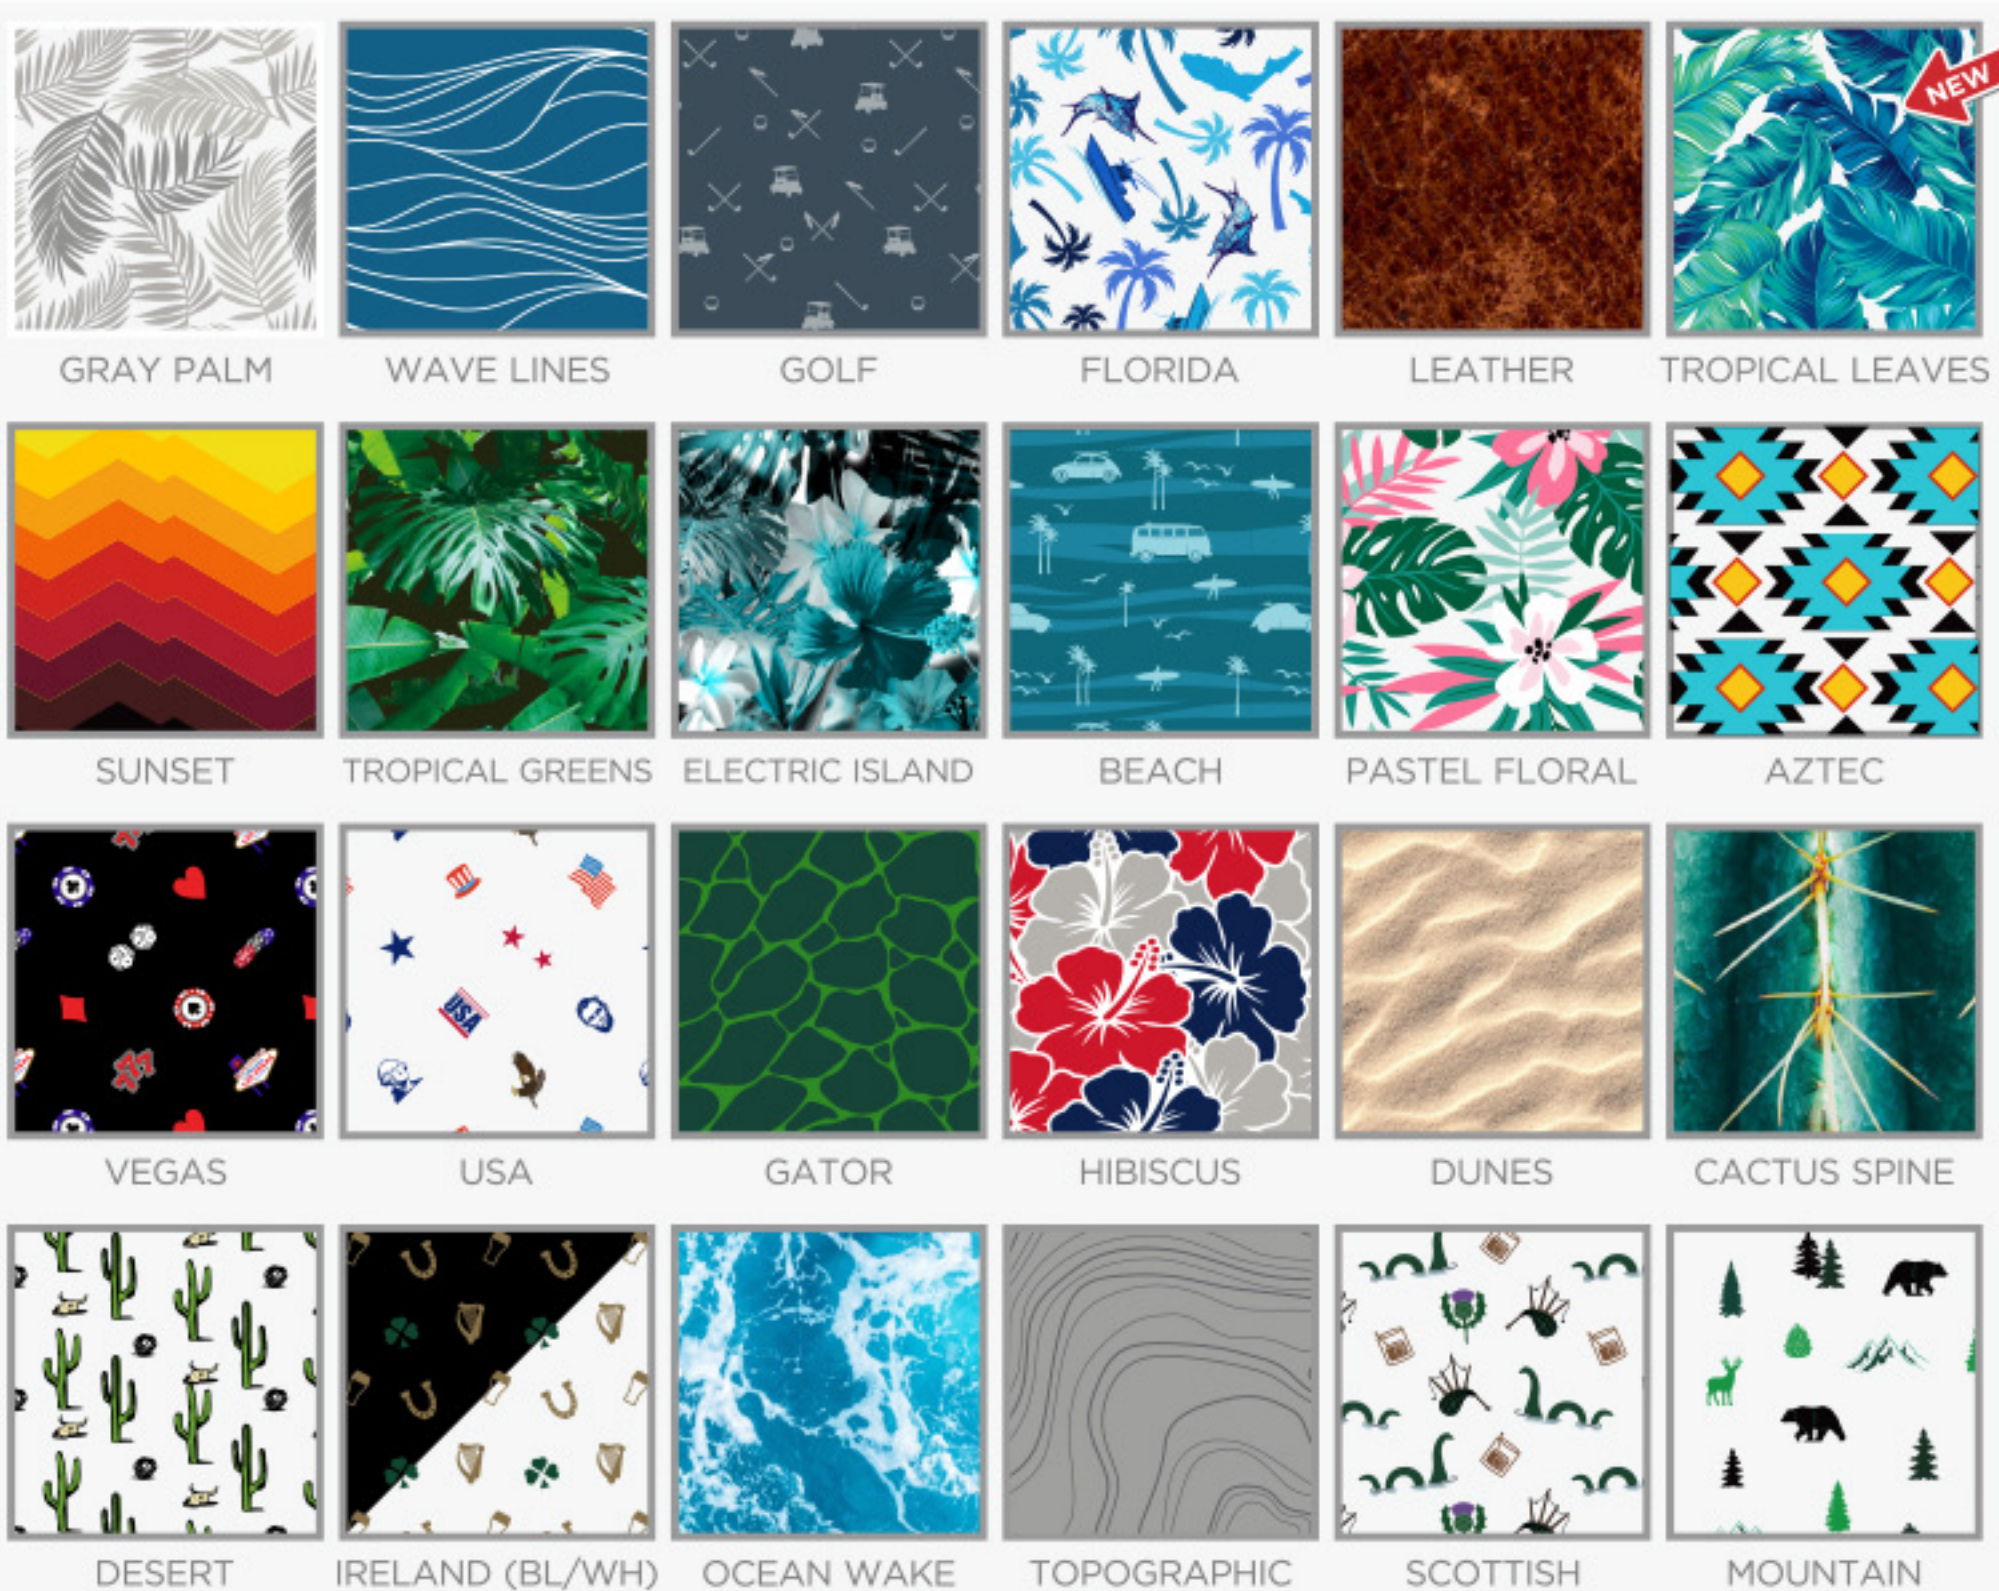

- DRIVER/FAIRWAY/RESCUE
  - BLADE / Mallet
- VINTAGE DRIVER/ FAIRWAY/ RESCUE
  - VINTAGE Mallet
  - BARREL WOOD COVER
  - ALIGNMENT STICK COVER
  - PREMIUM TOTE BAG
    - MINI ZIP POUCH
    - SINGLE ZIP TOTE
  - PREMIUM TOTE BAG
  - DELUXE TOTE BAG
  - WINE TOTE BAG
    - TOILETRY BAG
  - PREMIUM ZIP TOTE
  - DELUXE SHOE BAG