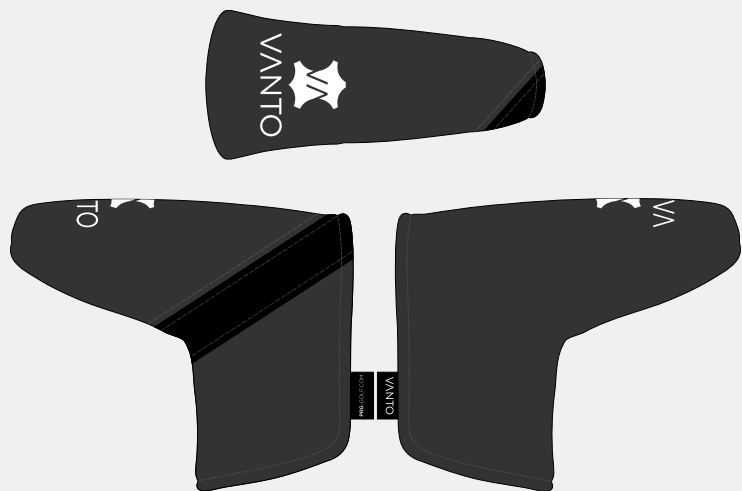

CANVAS+LEATHER BLADE PUTTER COVER

BLACK
CANVAS

NAVY
CANVAS

BLACK
LUGANO

WHITE
LUGANO

RED
LUGANO

BLUE
LUGANO

NAVY
LUGANO

TAN
LUGANO