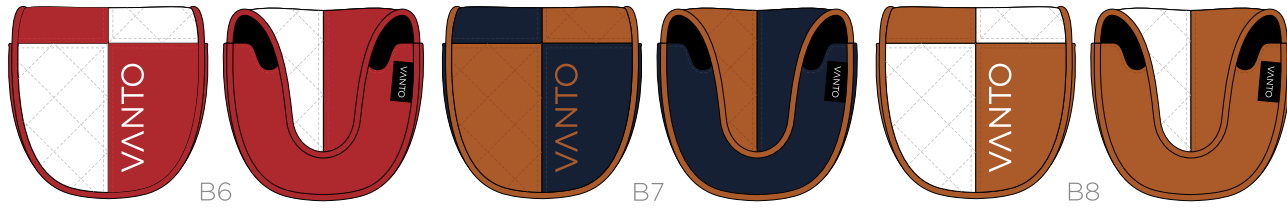

USA

B1

B2

B3

B4

B5

B6

B7

B8

NEW

NEW

VINTAGE CROSS Mallet Putter Cover

FRONT

BACK