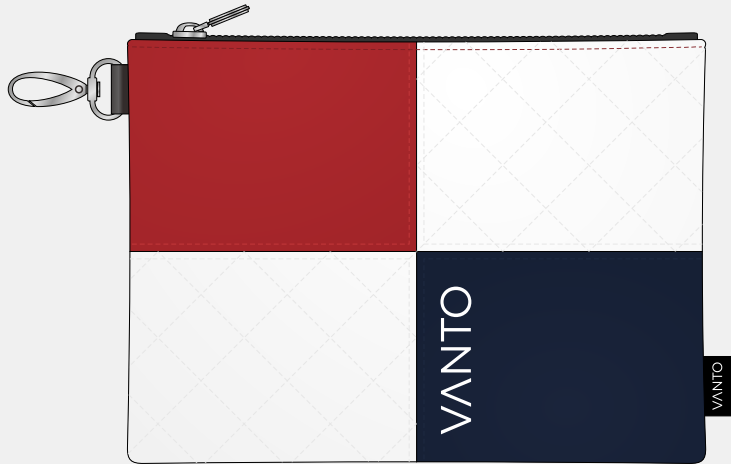

# VINTAGE CROSS Mallet Putter Cover

FRONT

BACK

# VINTAGE CROSS PREMIUM ZIP

USA

B1

B2

B3

B4

B5

B6