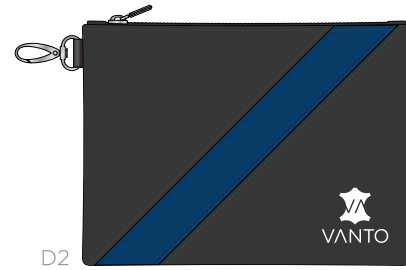

CANVAS+LEATHER PREMIUM ZIP

- BLACK CANVAS
- NAVY CANVAS
- BLACK LUGANO
- WHITE LUGANO
- RED LUGANO
- BLUE LUGANO
- NAVY LUGANO
- TAN LUGANO