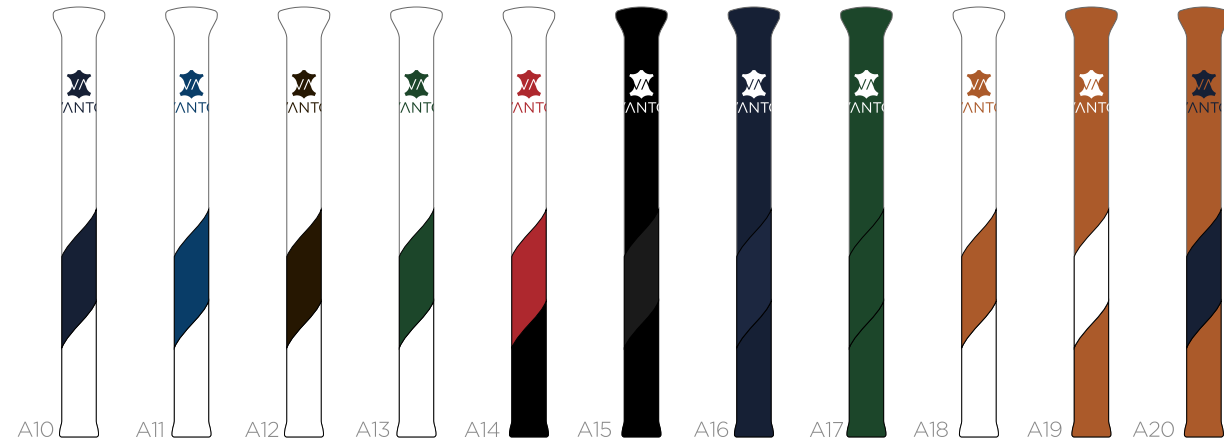

# VINTAGE COLLEGE DELUXE TOTE BAG

FRONT

BACK