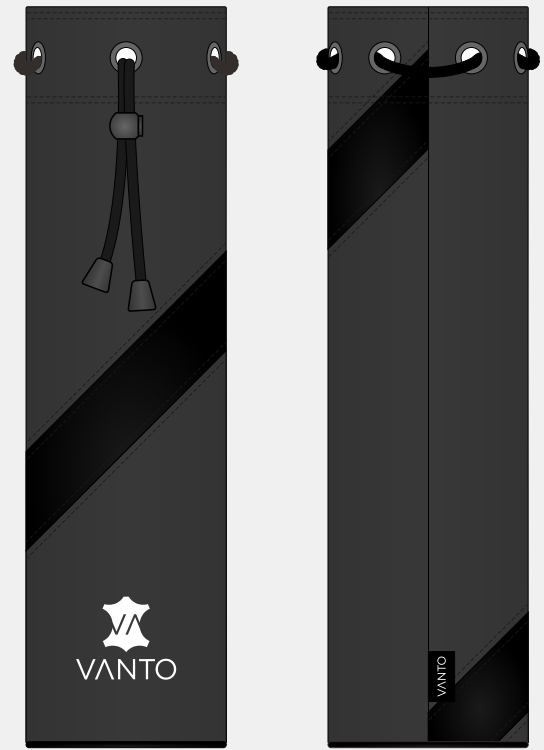

BACK

CANVAS+LEATHER WINE TOTE BAG

FRONT