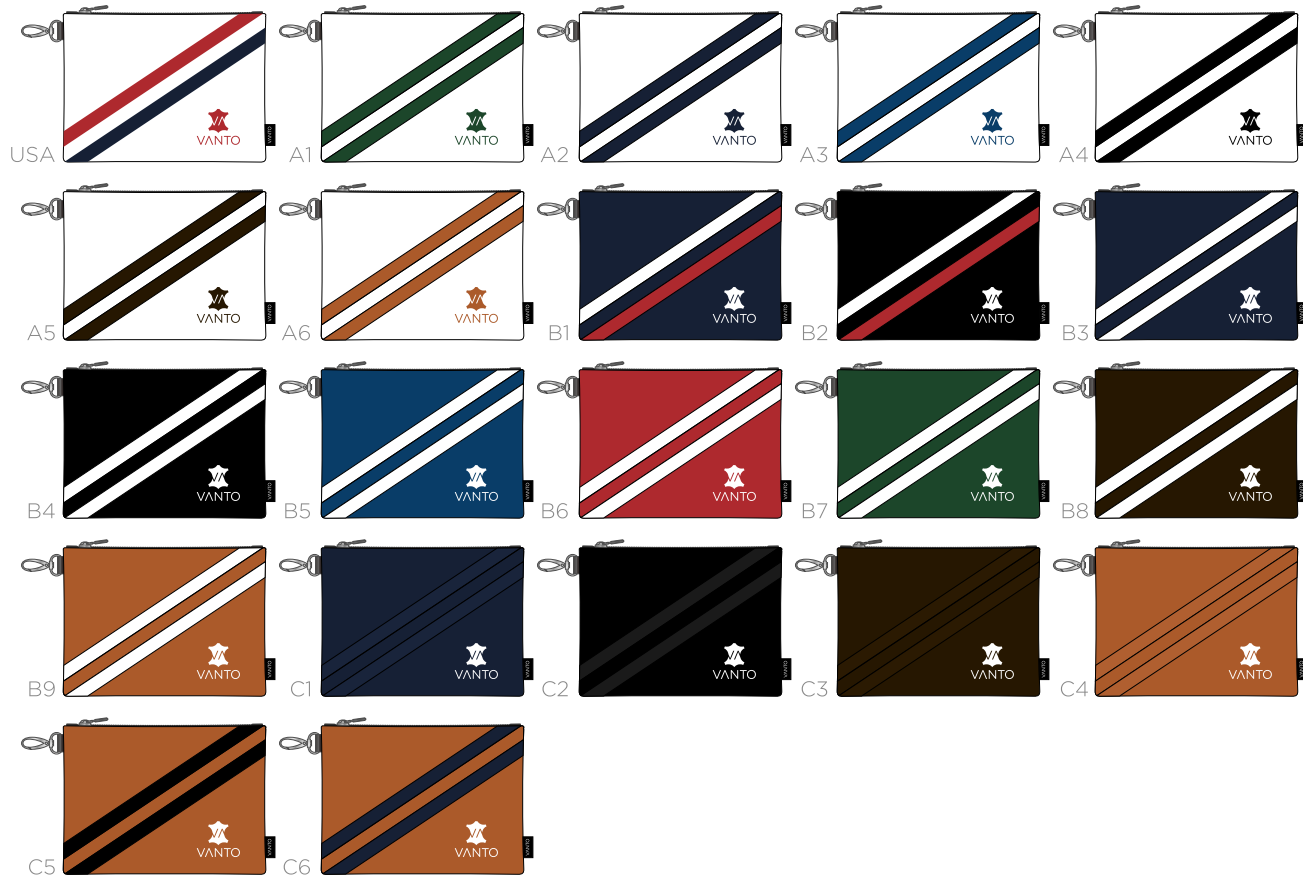

VINTAGE TRACK PREMIUM ZIP