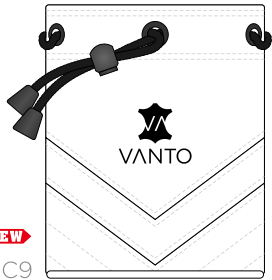

USA

C1

C2

C3

C4

C5

C6

C7

C8

C9

C10

C11

VINTAGE FUSION DELUXE TOTE BAG

- BLACK LUGANO
- WHITE LUGANO
- RED LUGANO
- BLUE LUGANO
- NAVY LUGANO
- GREEN LUGANO
- TAN LUGANO