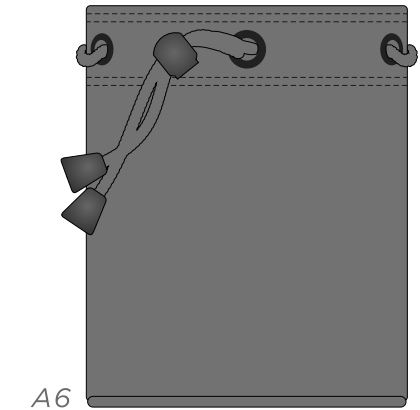

ELITE STUDIO COLLECTION DELUXE TOTE BAG

1. PU COLOUR
2. WHITE
   - BLACK
   - NAVY 282C
   - 2380C
   - HUNTER GREEN 567C
   - COOL GRAY 10 C