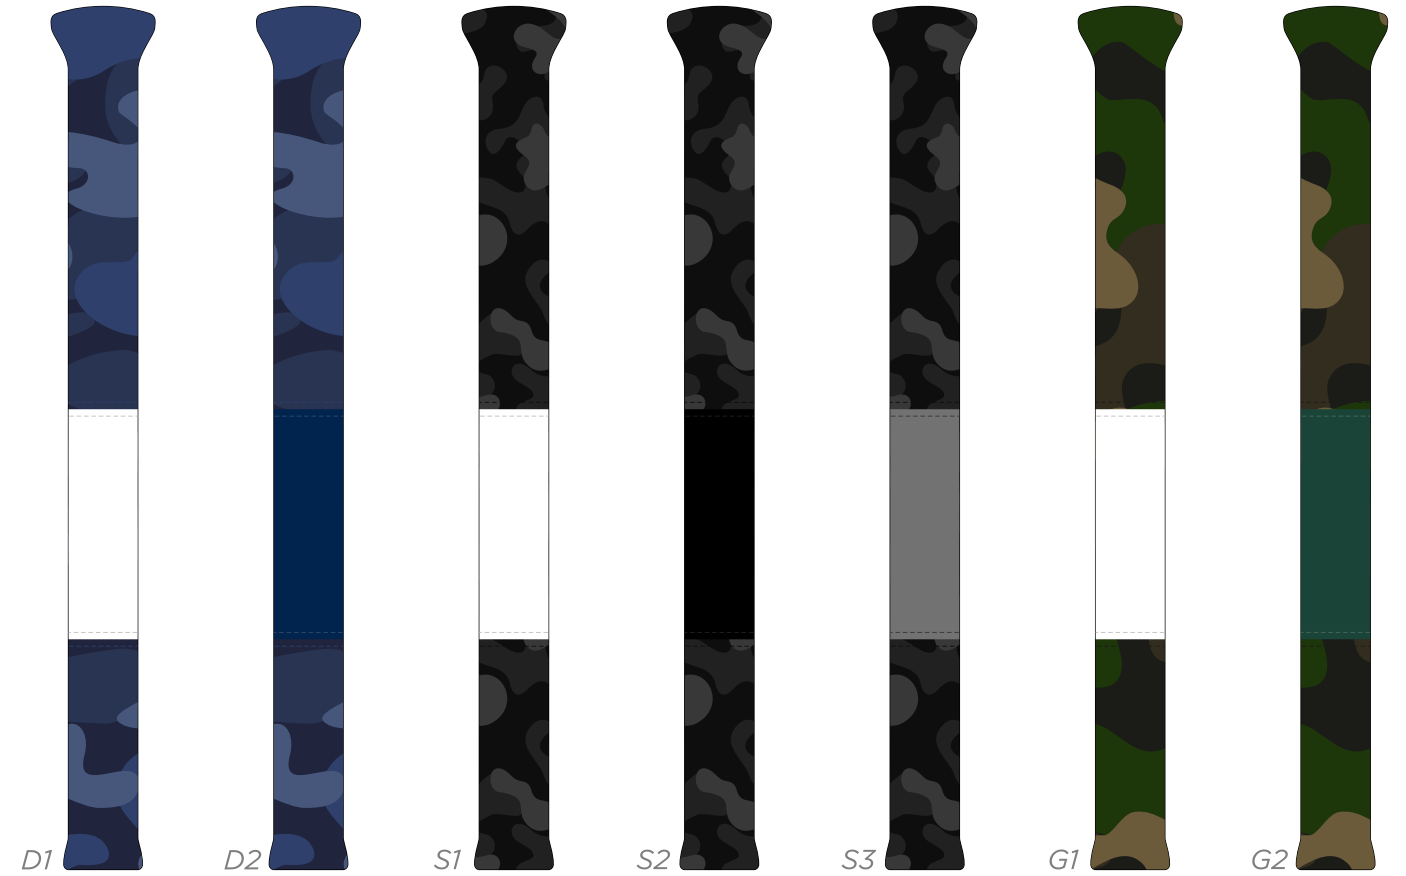

ELITE CAMO WOOD COVER

CAMO COLOUR	DELTA	ALPHA	SIERRA		
	PU COLOUR	BLACK	HUNTER GREEN 567C	NAVY 289C	COOL GRAY 10 C

ELITE CAMO BLADE PUTTER COVER

ELITE CAMO MALLET PUTTER COVER

ELITE CAMO SPIDER MALLET

ELITE CAMO ALIGNMENT AID COVER

CAMO COLOUR				PU COLOUR				

ELITE CAMO PREMIUM TOTE BAG / POUCH TOTE BAG

PRG

PU

LOCATION

CAMO

STITCHING LINE
MATCH PU CAMO

PRG