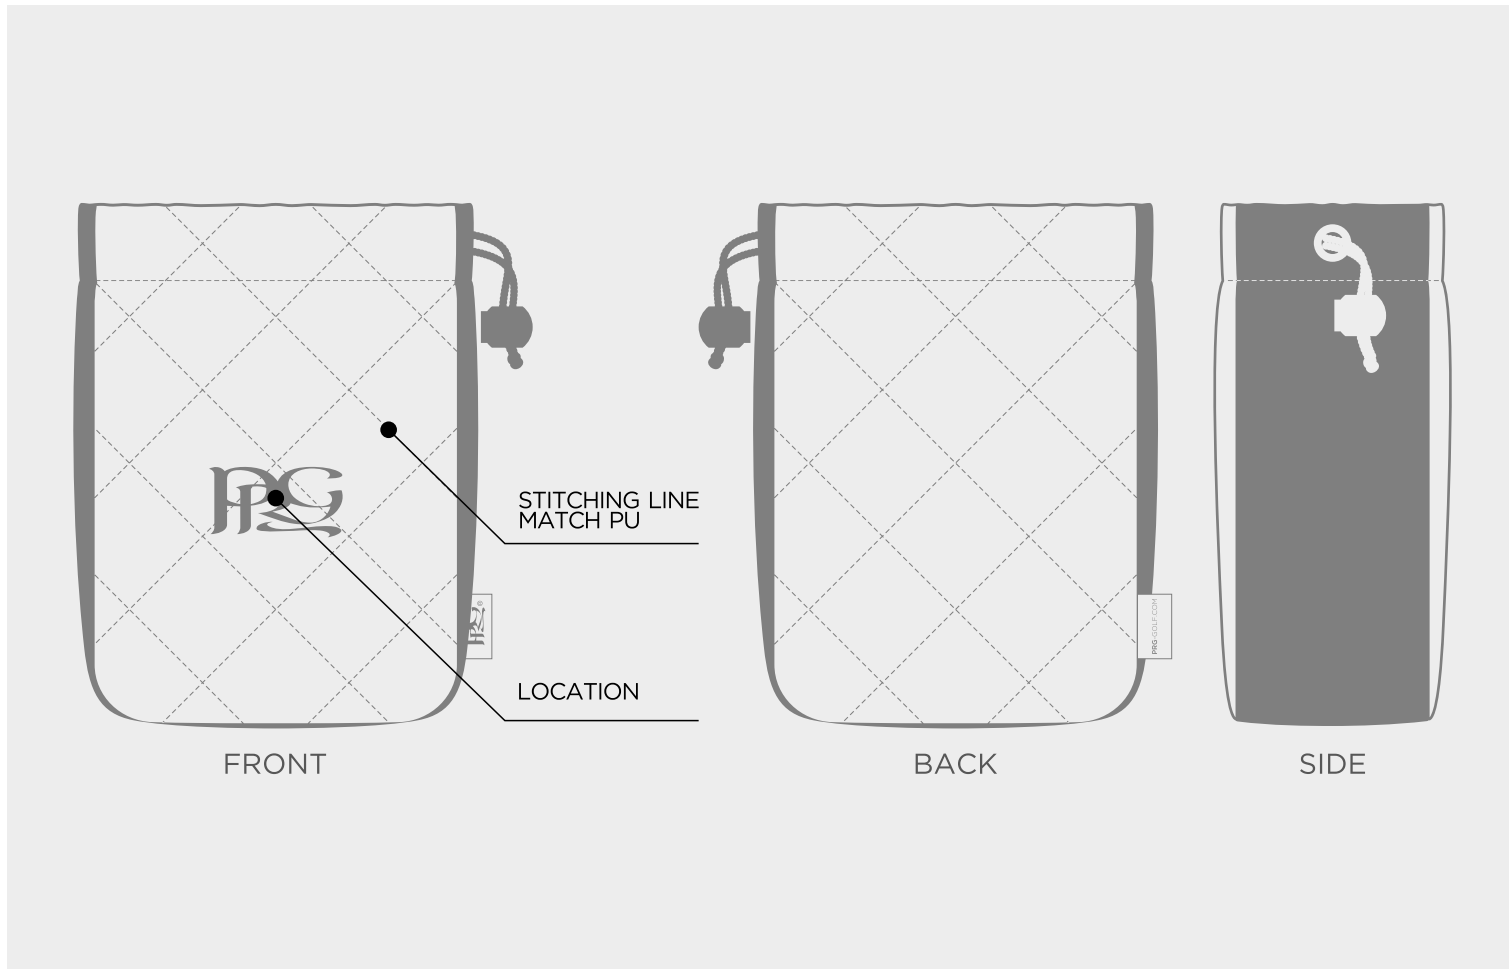

ELITE CONTINENTAL LARGE TOTE BAG