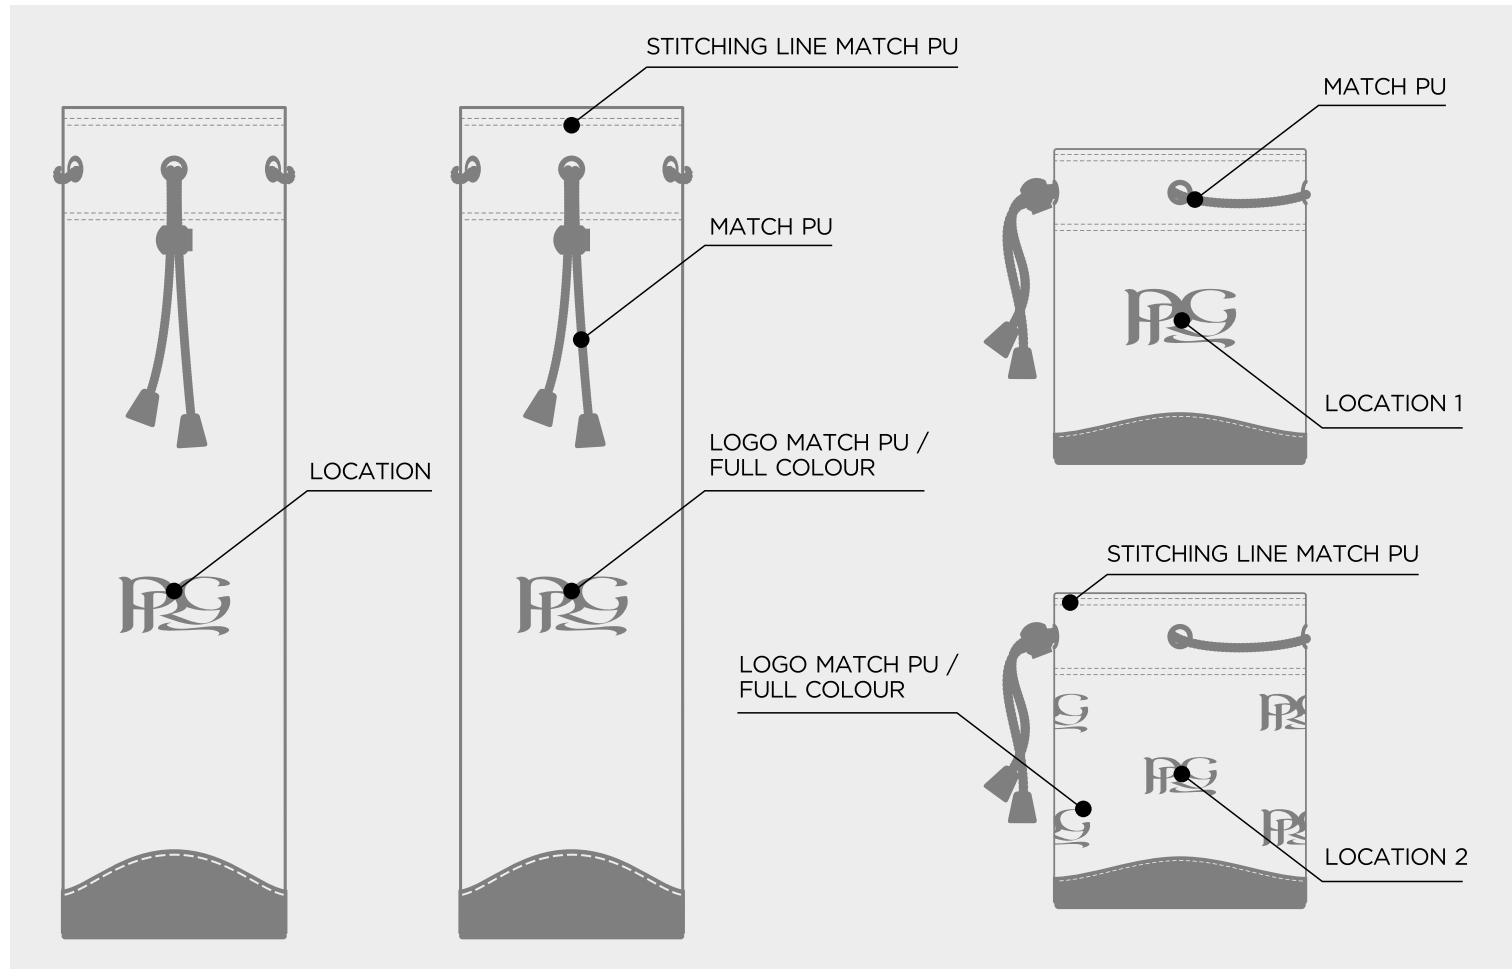

TOTE BAG WINE TOTE BAG / DELUXE TOTE BAG