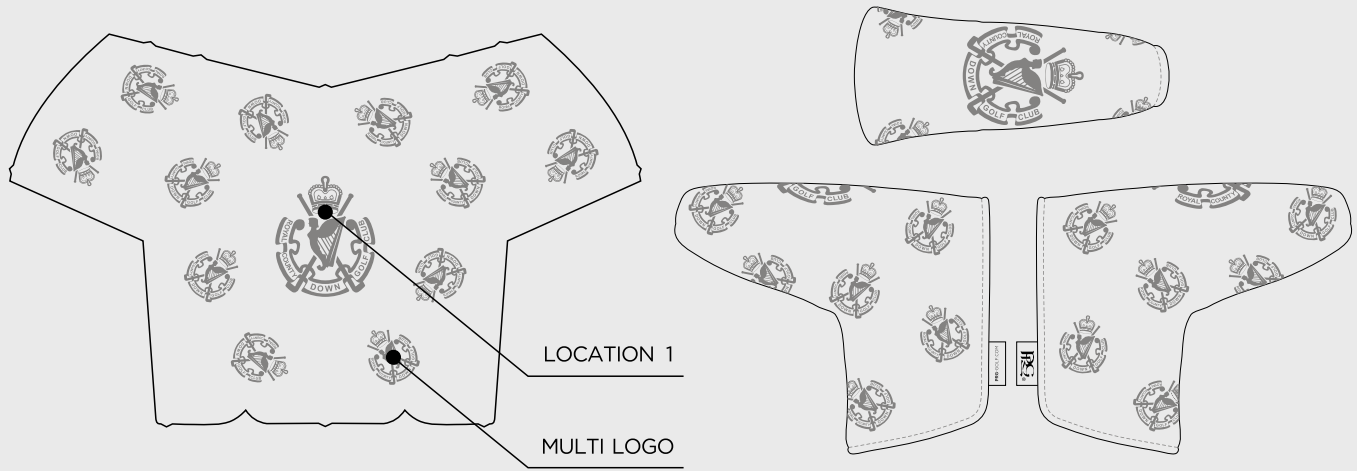

ELITE STUDIO COLLECTION BLADE PUTTER COVER

NEW

1. PU COLOUR
2. WHITE
   - BLACK
   - NAVY 282C
   - 2380C
   - HUNTER GREEN 567C
   - COOL GRAY 10 C