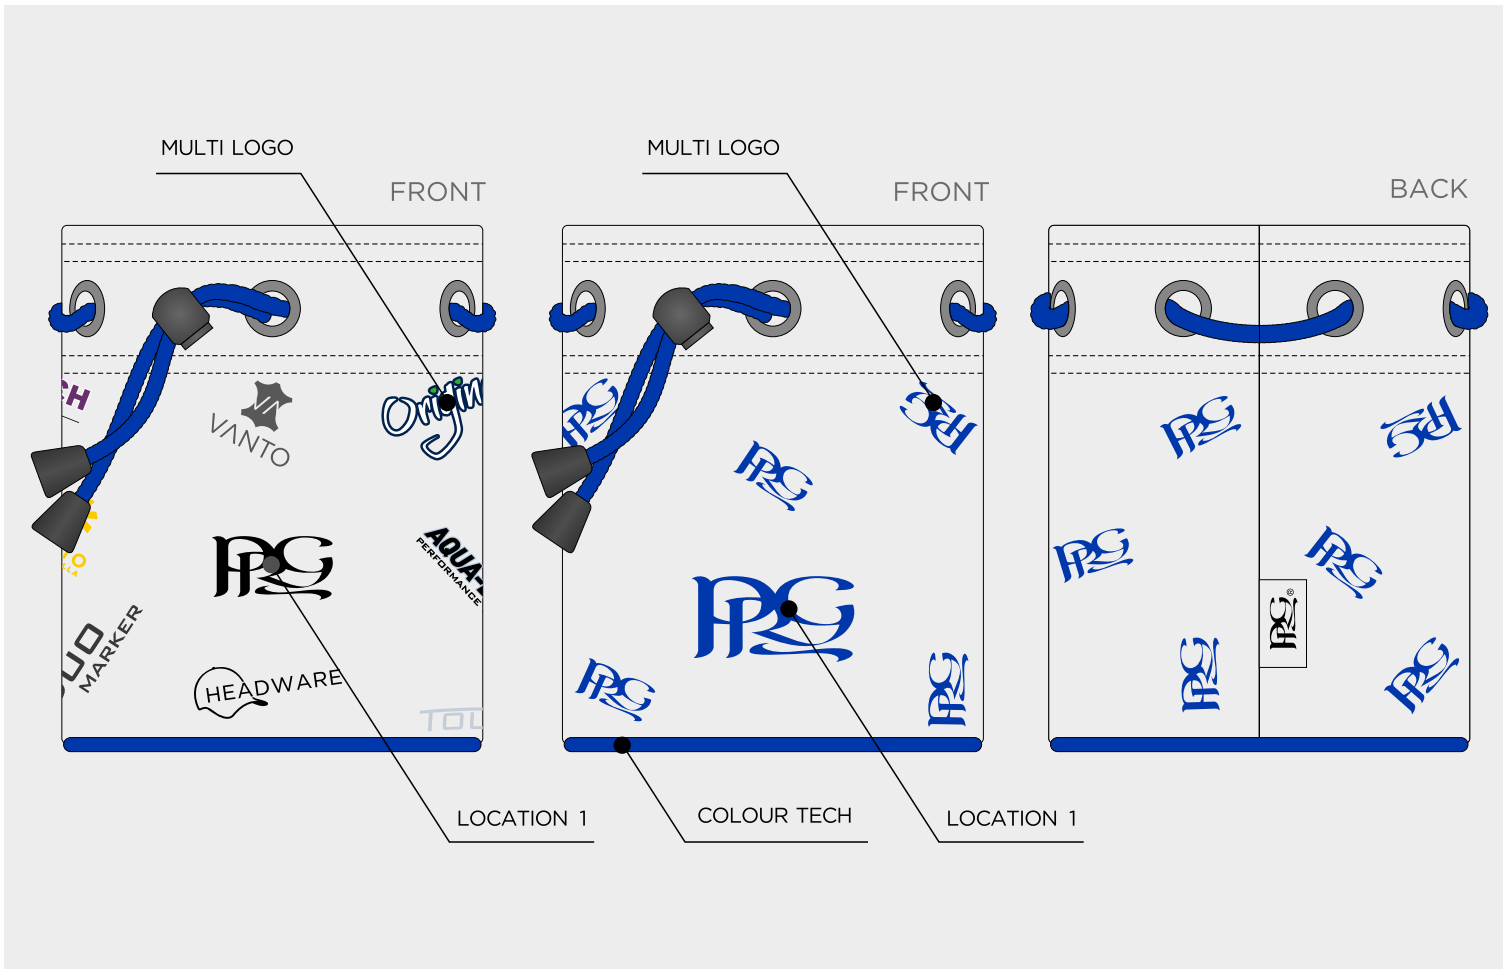

STUDIO COLLECTION PREMIUM TOTE

STUDIO COLLECTION PREMIUM ZIP

STUDIO COLLECTION DELUXE TOTE BAG

STUDIO COLLECTION ALIGNMENT AID COVER

ELITE CONTINENTAL WOOD COVER

ELITE CONTINENTAL BLADE PUTTER COVER

PU COLOUR	WHITE	BLACK	662C	NAVY 282C	HUNTER GREEN 567C	RED 186C	COOL GRAY 10 C	2380C