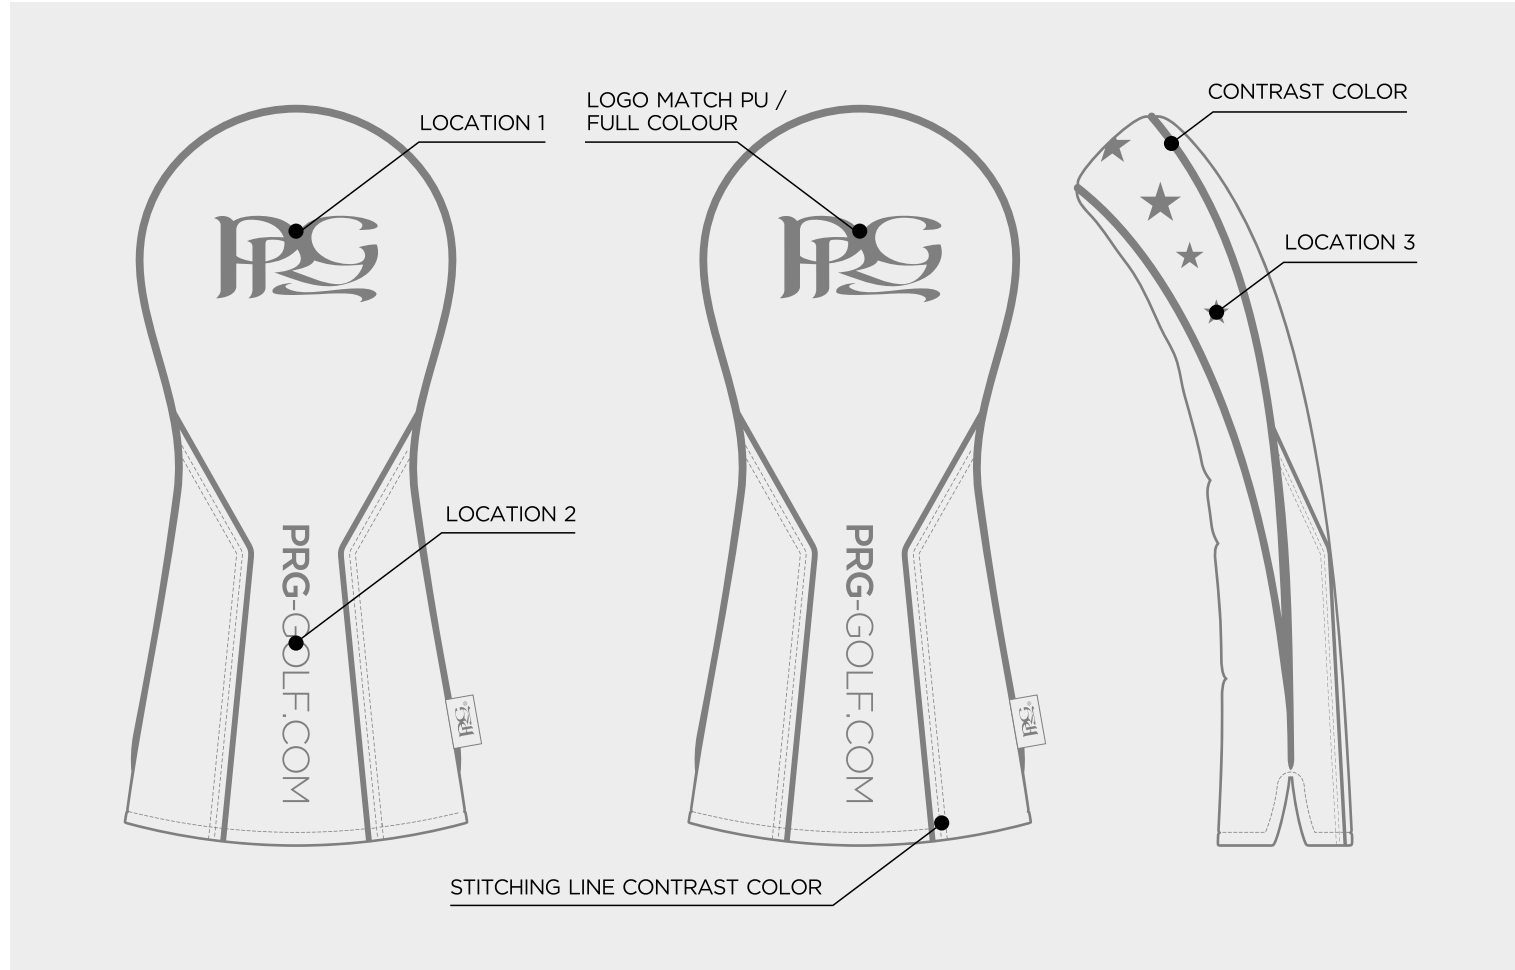

APOLLO WOOD COVER

PU COLOUR

WHITE	BLACK	ROYAL BLUE 2935C	NAVY 289C	RED 186C	ORANGE 172C	PINK 211C	PURPLE 2617C	LIME GREEN 361C