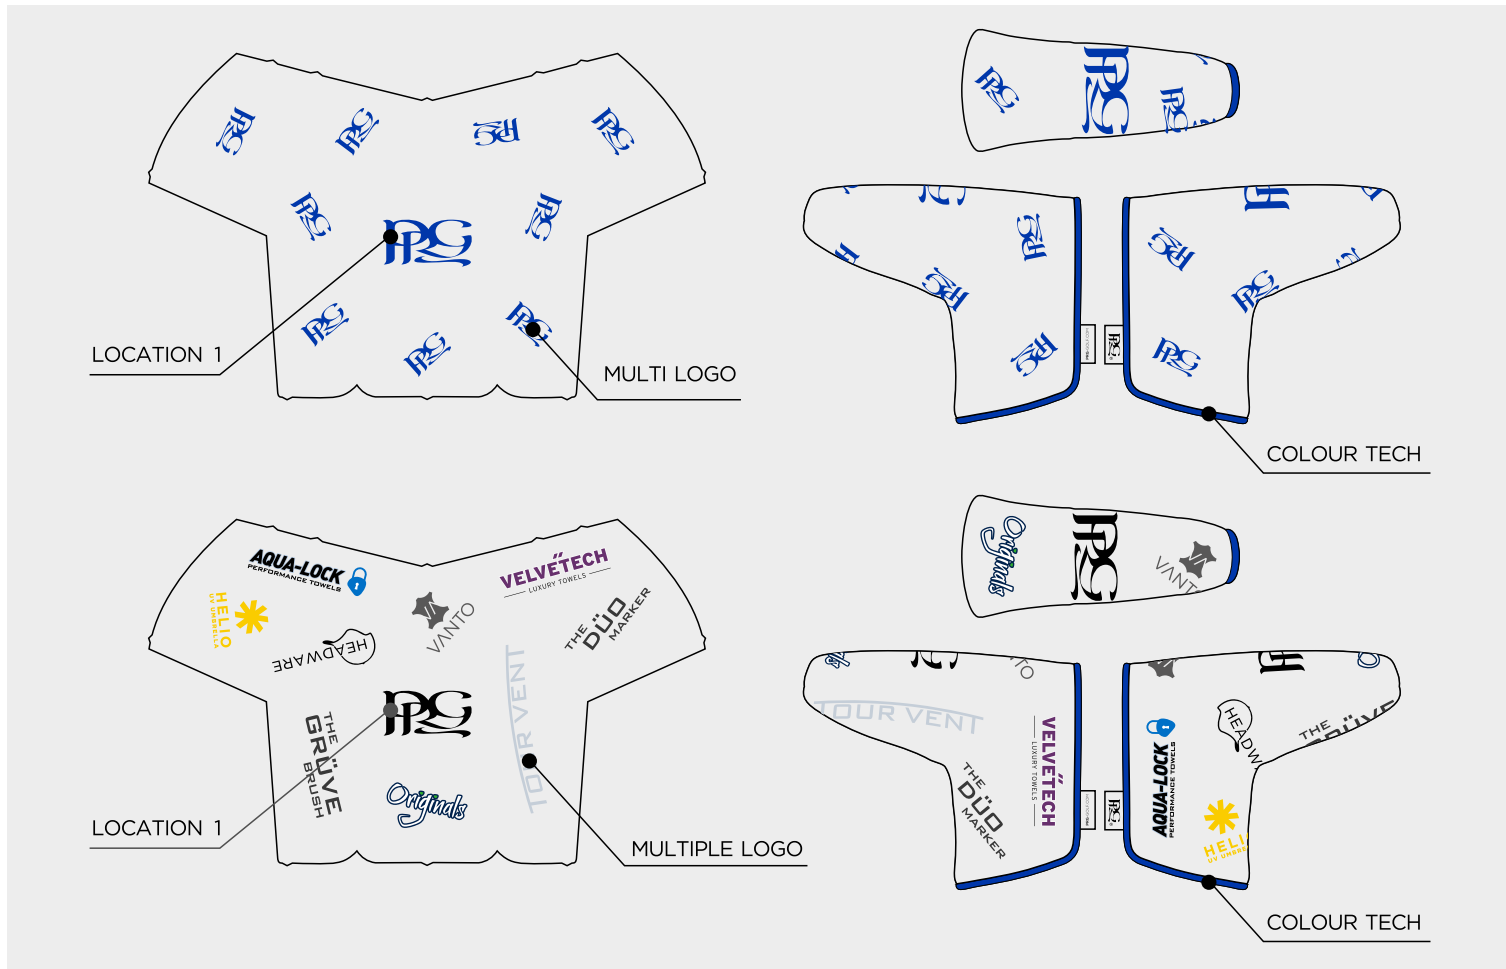

STUDIO COLLECTION BLADE PUTTER COVER