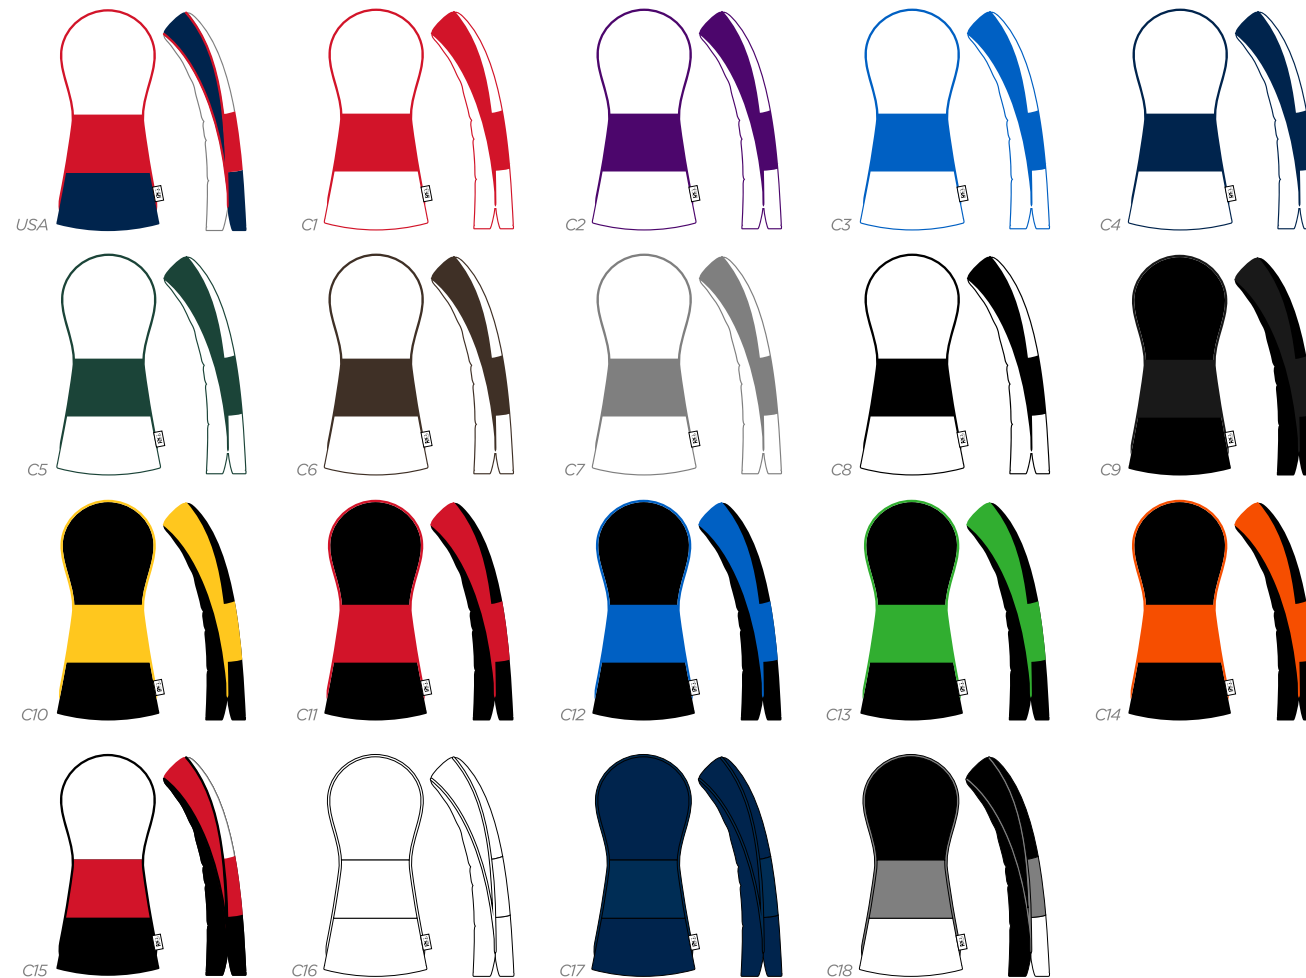

HORIZON WOOD COVER

PRG
COLOUR