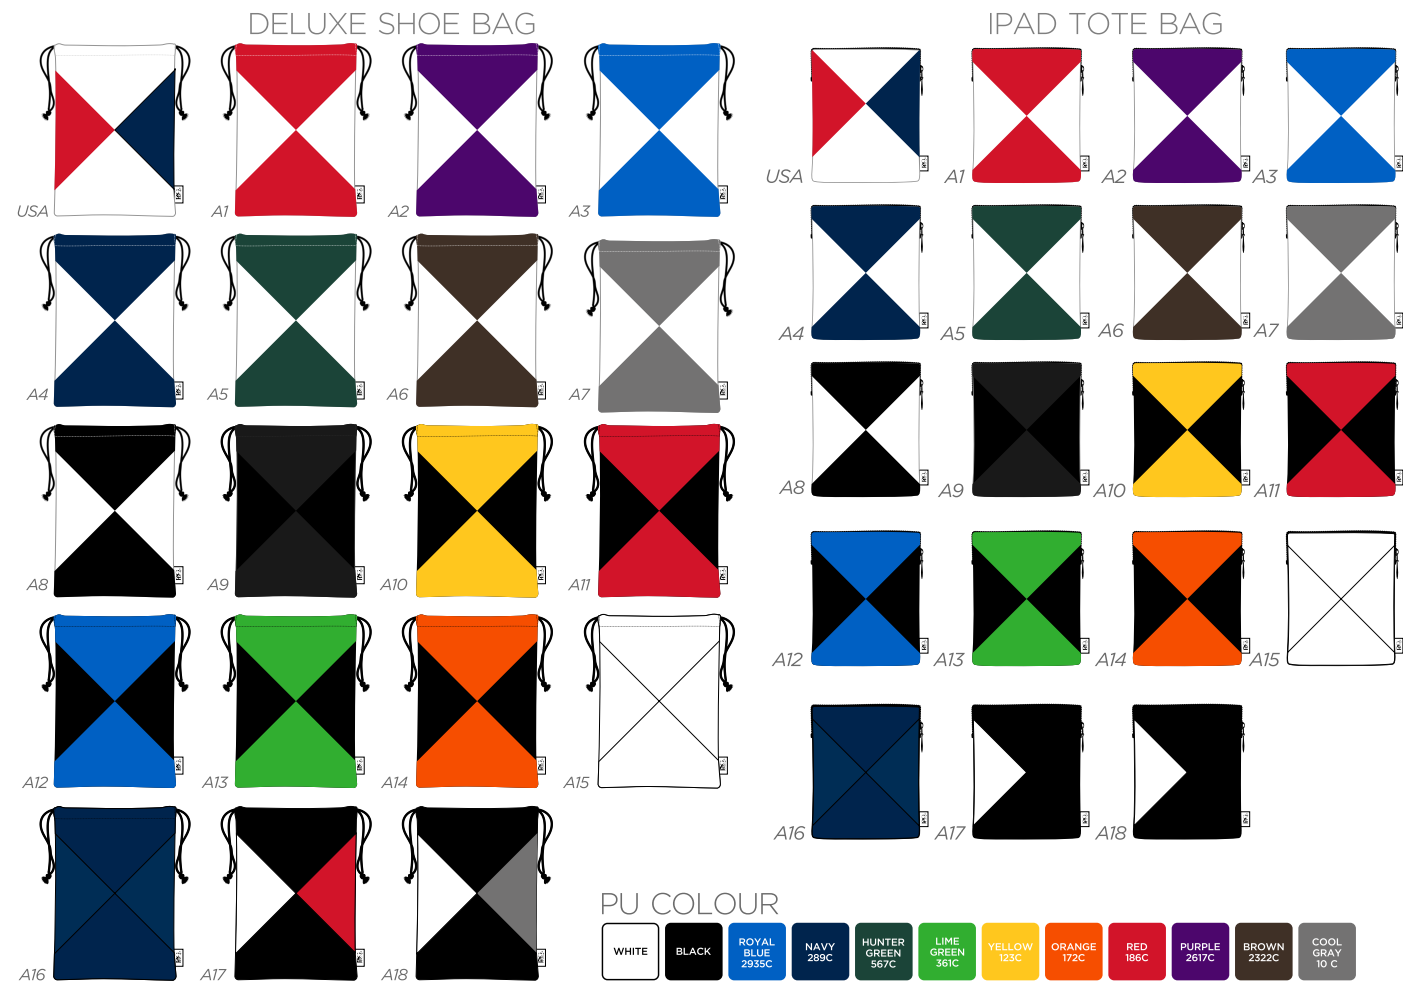

HORIZON WOOD COVER

PRG
COLOUR

HORIZON BLADE PUTTER COVER

PRG COLOUR

HORIZON MALLET PUTTER COVER

HORIZON SPIDER MALLET PUTTER COVER

HORIZON PREMIUM TOTE BAG / POUCH TOTE BAG

HORIZON DELUXE SHOE BAG / IPAD TOTE BAG

HORIZON TOTE WINE BAG / DELUXE TOTE BAG

WINE TOTE BAG

DELUXE TOTE BAG

PU COLOUR

WHITE	BLACK	ROYAL BLUE 2955C	NAVY 289C	HUNTER GREEN 567C	LIME GREEN 561C	YELLOW 123C	ORANGE 172C	RED 186C	PURPLE 2817C	BROWN 2322C	COOL GRAY 10 C
-------	-------	------------------	-----------	-------------------	-----------------	-------------	-------------	----------	--------------	-------------	----------------

SOLITAIRE BLADE PUTTER COVER

SOLITAIRE MALLET PUTTER COVER

SOLITAIRE PREMIUM TOTE BAG / POUCH TOTE BAG

PREMIUM LEATHERETTE TOTE BAG

POUCH TOTE BAG

SOLITAIRE DELUXE SHOE BAG / IPAD TOTE BAG

SOLITAIRE TOTE WINE BAG / DELUXE TOTE BAG

APOLLO WOOD COVER

PU COLOUR

WHITE	BLACK	ROYAL BLUE 2935C	NAVY 289C	RED 186C	ORANGE 172C	PINK 211C	PURPLE 2617C	LIME GREEN 361C
-------	-------	------------------	-----------	----------	-------------	-----------	--------------	-----------------