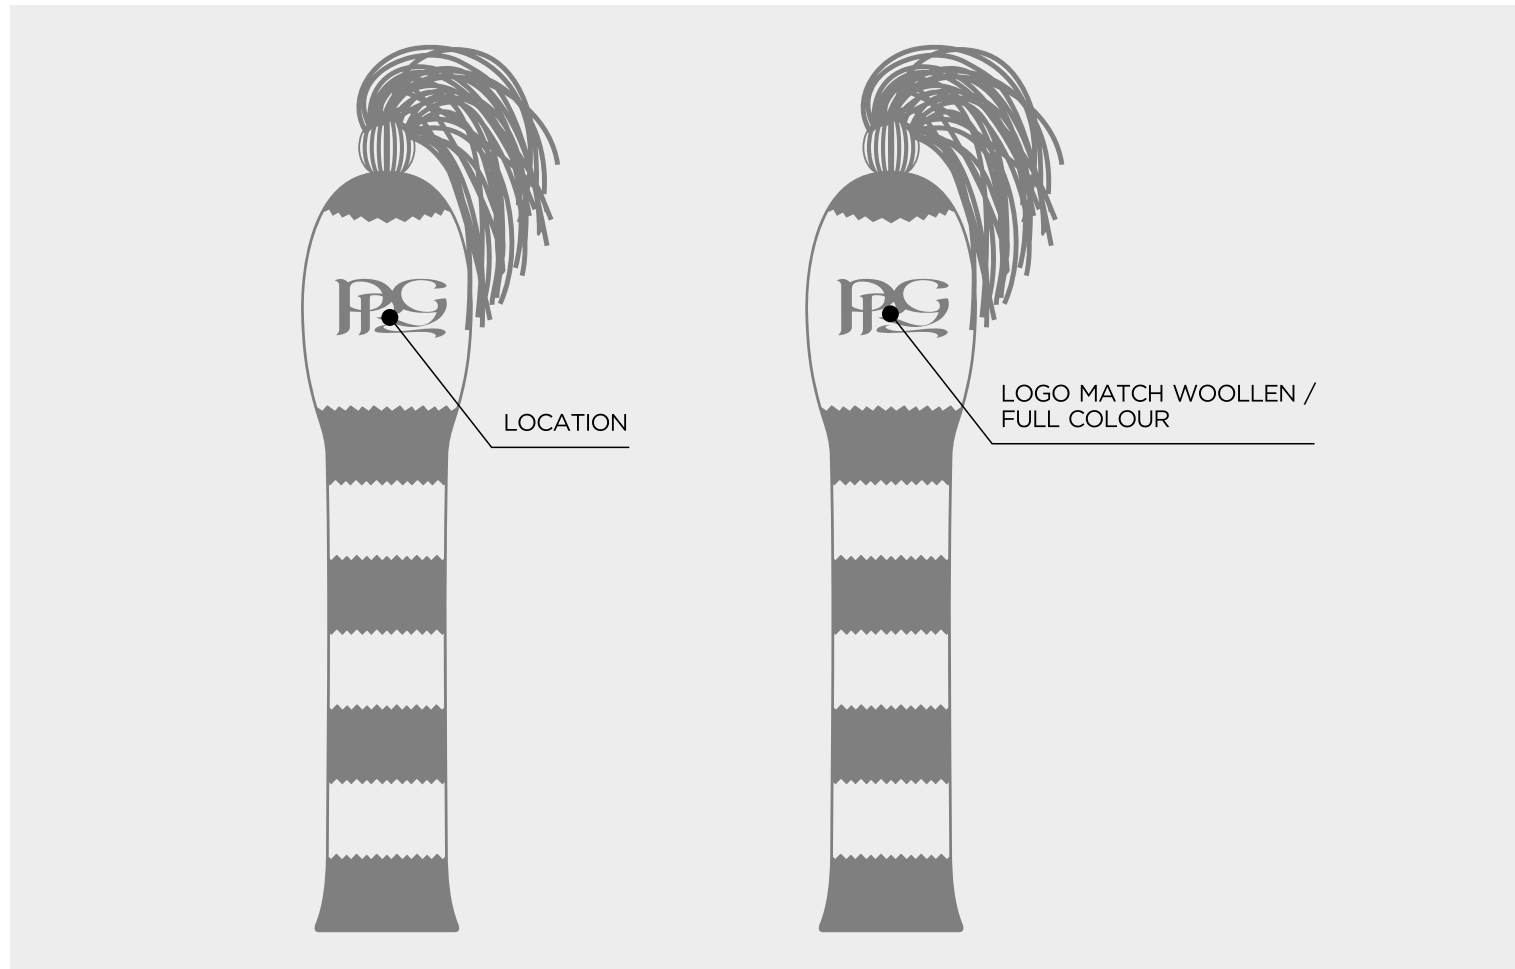

HERITAGE POMPOM HEADCOVER