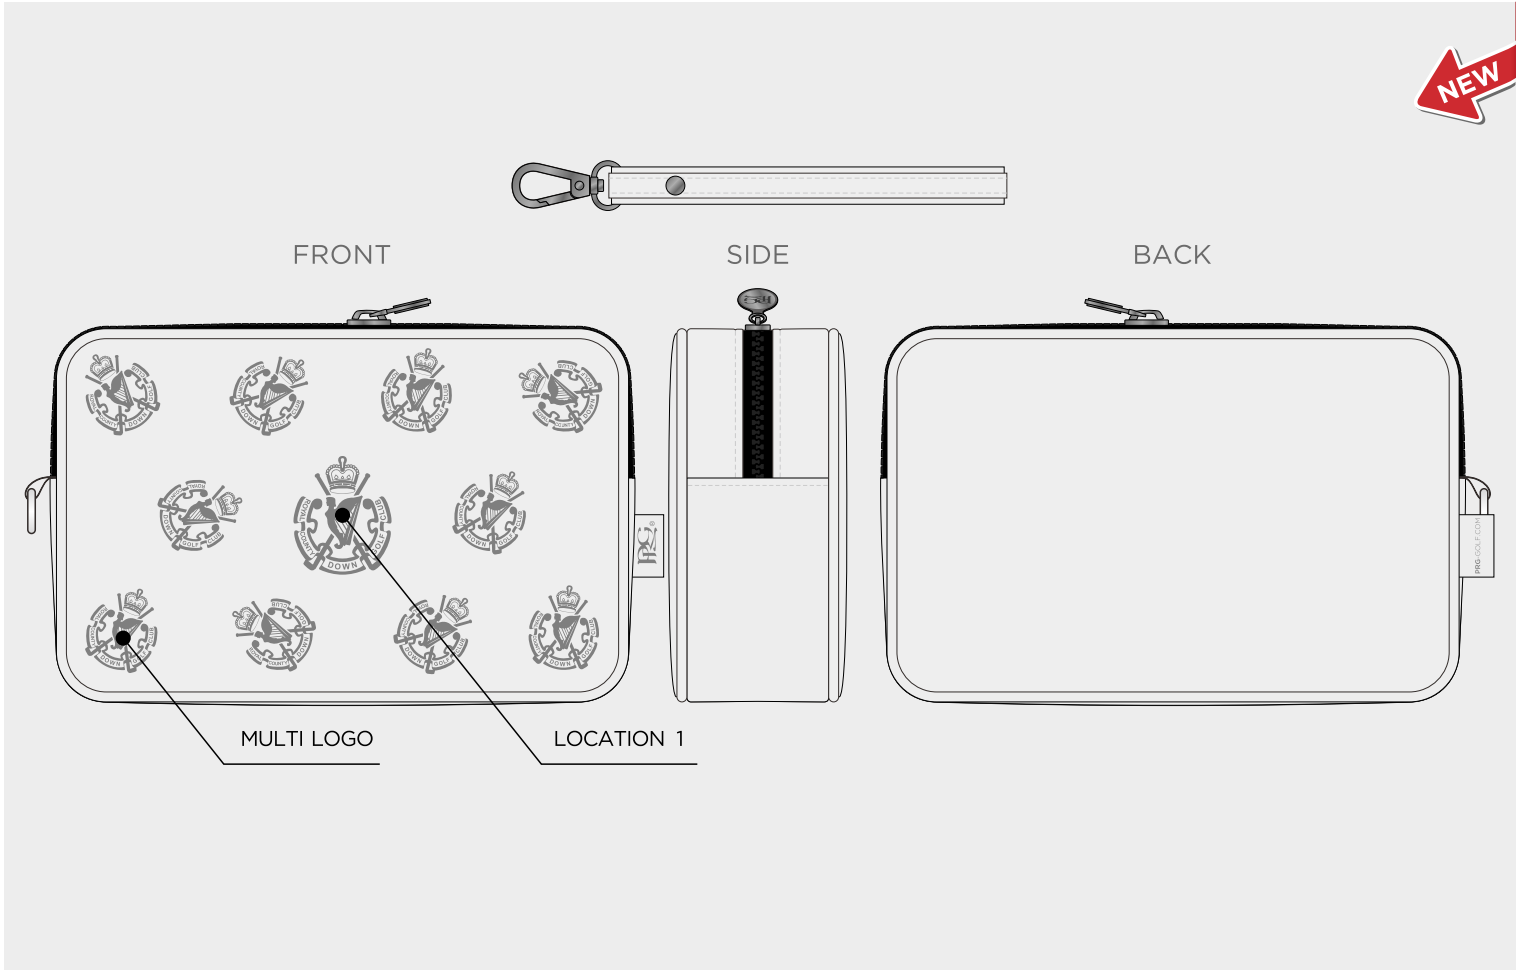

ELITE STUDIO COLLECTION DELUXE TOTE BAG

- PU COLOUR
- WHITE
 - BLACK
 - NAVY 282C
 - 2380C
 - HUNTER GREEN 567C
 - COOL GRAY 10 C

ELITE STUDIO COLLECTION ALIGNMENT AID COVER

ELITE STUDIO COLLECTION SINGLE ZIP TOTE