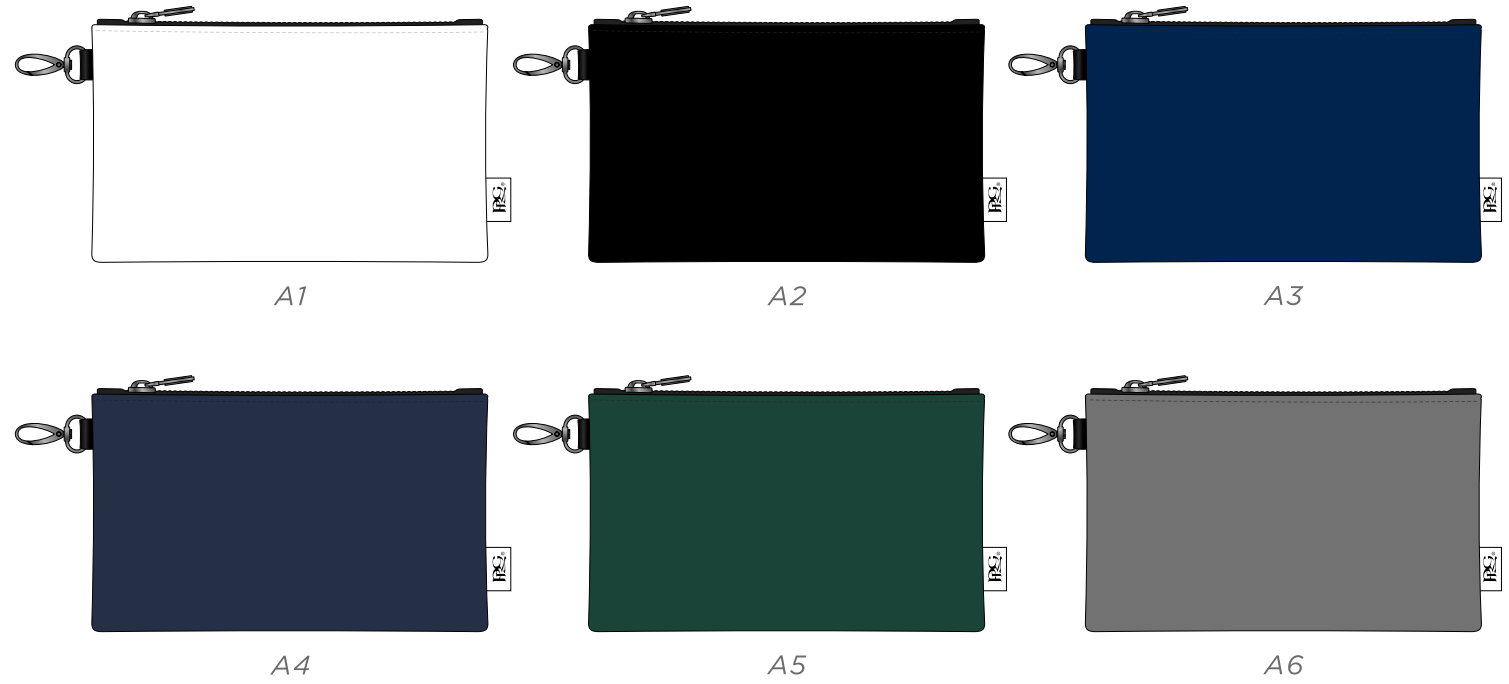

ELITE STUDIO COLLECTION ZIP POUCH

NEW

PU COLOUR	WHITE	BLACK	NAVY 282C	2380C	HUNTER GREEN 567C	COOL GRAY 10 C