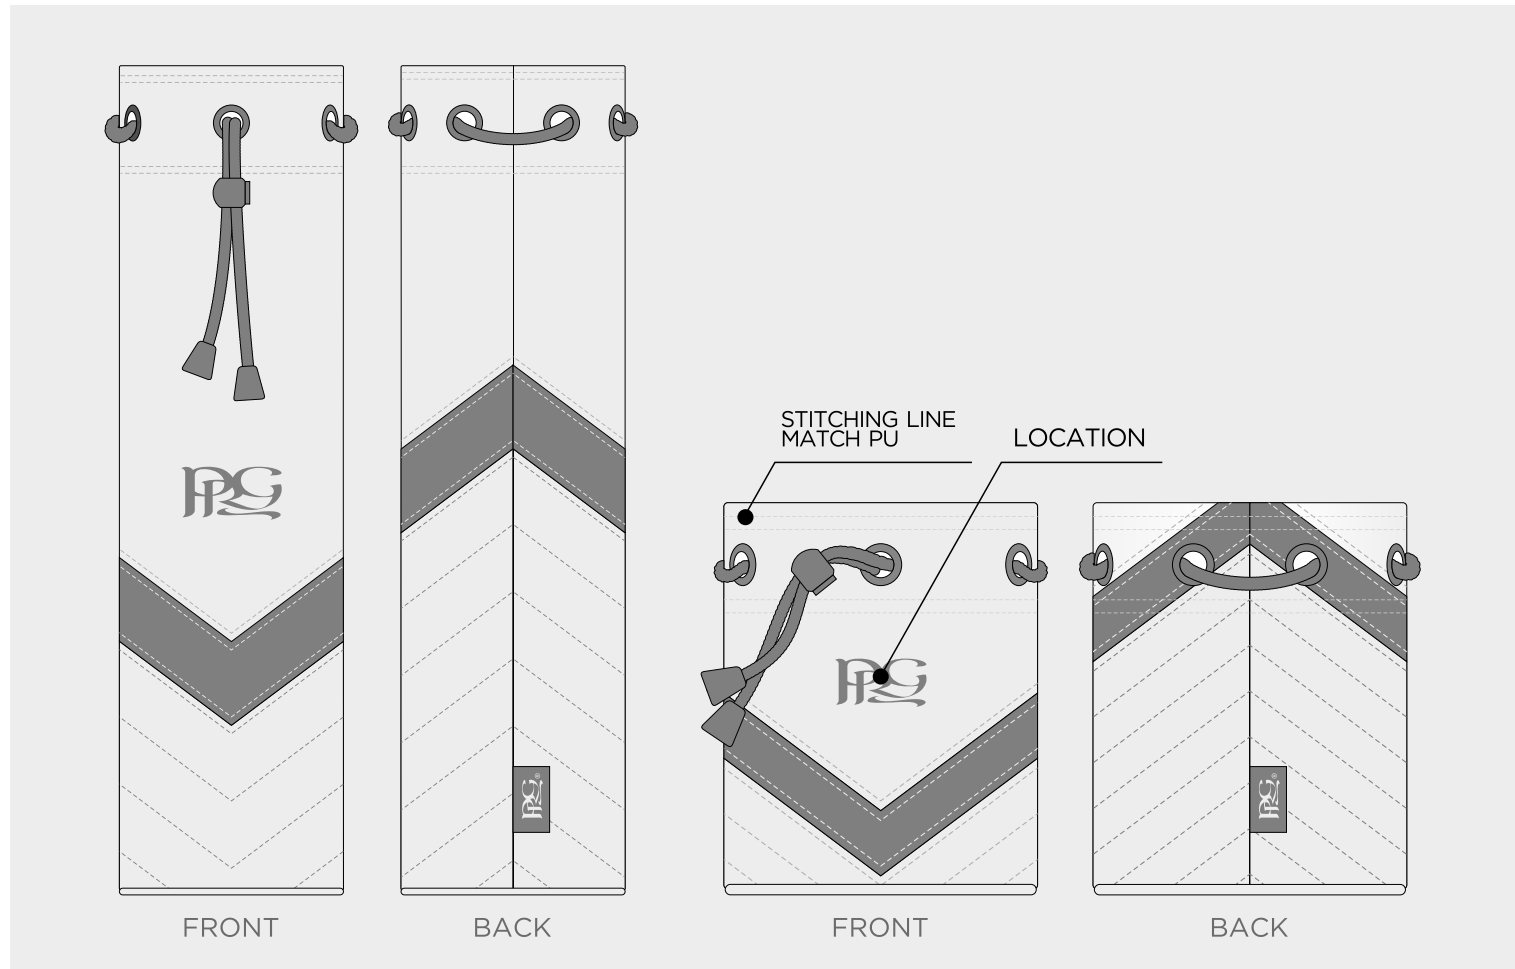

ELITE FUSION WINE TOTE BAG / DELUXE TOTE BAG