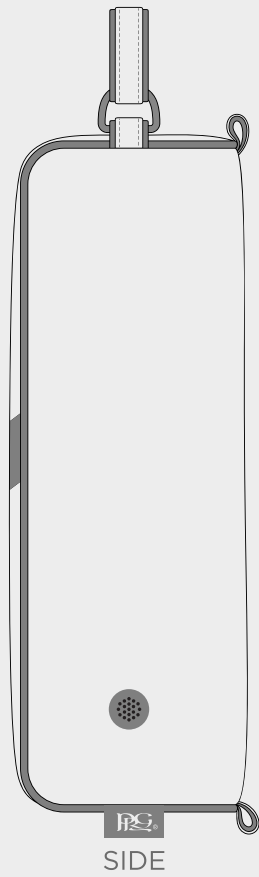

ELITE FUSION PREMIUM TOTE BAG / POUCH TOTE BAG

ELITE FUSION DELUXE SHOE BAG / IPAD TOTE BAG

LOCATION

STITCHING LINE
MATCH PU

- 2380C
- COOL GRAY 10 C
- RED 186C
- HUNTER GREEN 567C
- NAVY 282C
- 662C
- BLACK
- WHITE

PU COLOUR

ELITE FUSION WINE TOTE BAG / DELUXE TOTE BAG

ELITE FUSION PREMIUM ZIP

ELITE FUSION LUXURY ZIP TOTE

LUXURY TWIN ZIP TOTE

LUXURY SINGLE ZIP TOTE

PU COLOUR

WHITE	BLACK	662C	NAVY 282C	HUNTER GREEN 567C	RED 186C	COOL GRAY 10 C	2380C
-------	-------	------	-----------	-------------------	----------	----------------	-------

ELITE FUSION PREMIUM SHOE BAG

- 2380C
 - COOL GRAY 10 C
 - RED 186C
 - HUNTER GREEN 567C
 - NAVY 282C
 - 662C
 - BLACK
 - WHITE
- PU COLOUR

ELITE COLLEGE WOOD COVER

ELITE COLLEGE BLADE PUTTER COVER

ELITE COLLEGE SPIDER MALLET PUTTER COVER