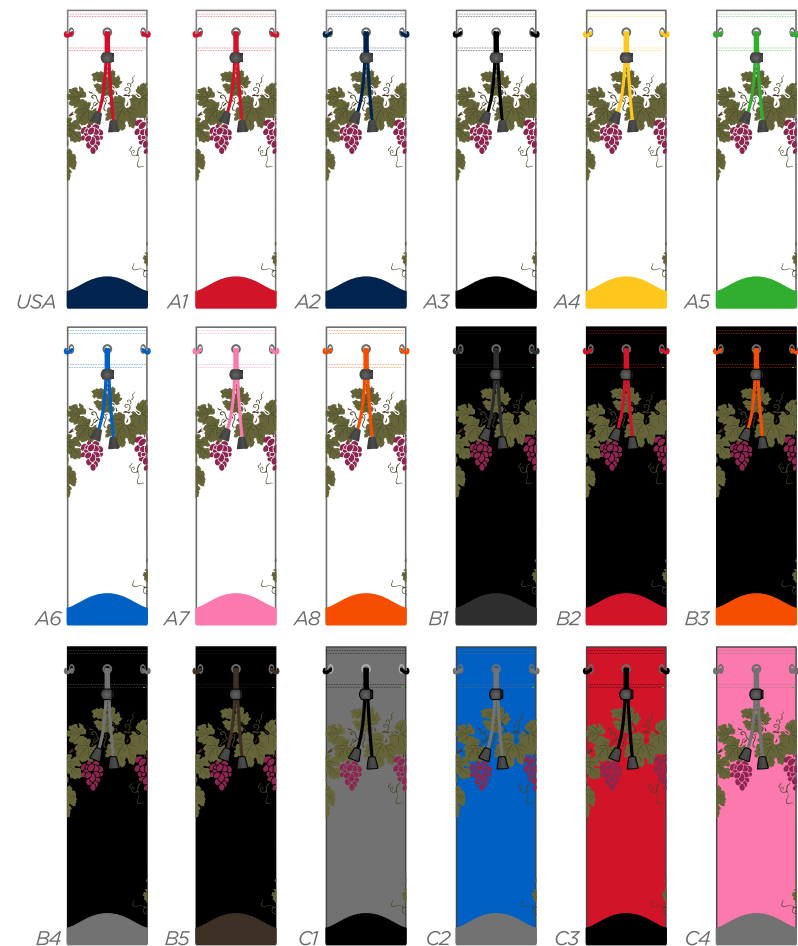

WINE TOTE BAG