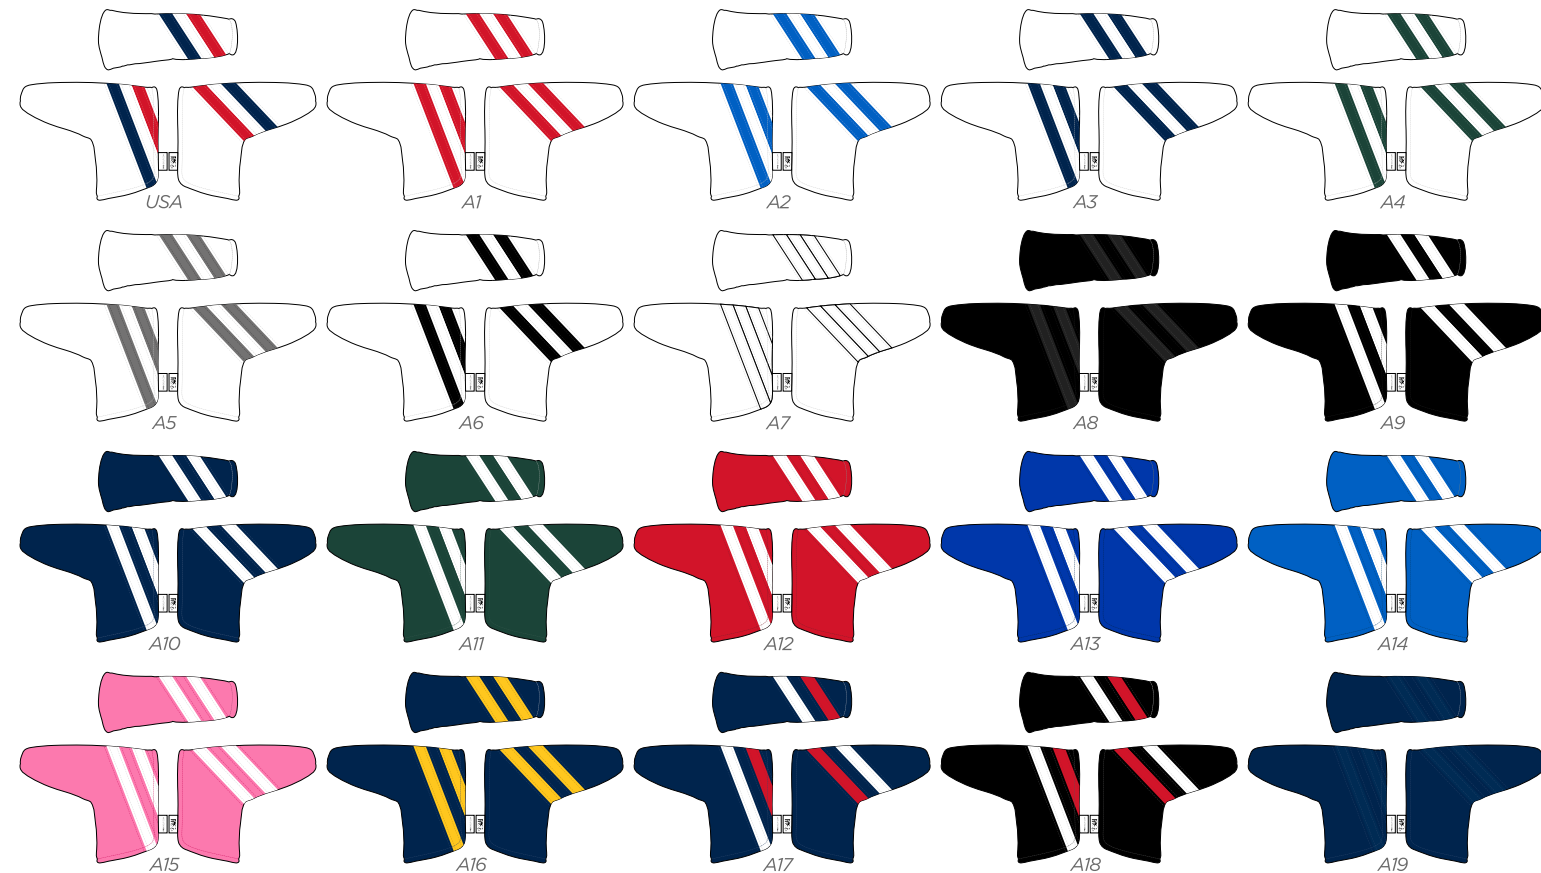

Options shown: USA, E1, E2, E3, E4, E5, E6, E7, E8, E9, E10, E11, E12, E13, E14, E15, E16, E17, E18, E19, E20, E21, E22, E23, E24, E25, E26.

COLLEGE MALLET PUTTER COVER

COLLEGE SPIDER MALLET PUTTER COVER

COLLEGE ALIGNMENT AID COVER

COLLEGE PREMIUM TOTE BAG / POUCH TOTE BAG

COLLEGE DELUXE SHOE BAG / IPAD TOTE BAG

COLLEGE TOTE WINE BAG / DELUXE TOTE BAG

WINE TOTE BAG

DELUXE TOTE BAG

COLLEGE PREMIUM ZIP

TRACK WOOD COVER

PU COLOUR

WHITE	BLACK	ROYAL BLUE 2935C	286C
PINK 211C	NAVY 289C	HUNTER GREEN 567C	RED 186C
COOL GRAY 10 C	YELLOW 123C		

TRACK BLADE PUTTER COVER

PU COLOUR	WHITE	BLACK	ROYAL BLUE 2935C	286C	PINK 211C	NAVY 289C	HUNTER GREEN 567C	RED 186C	COOL GRAY 10 C	YELLOW 123C