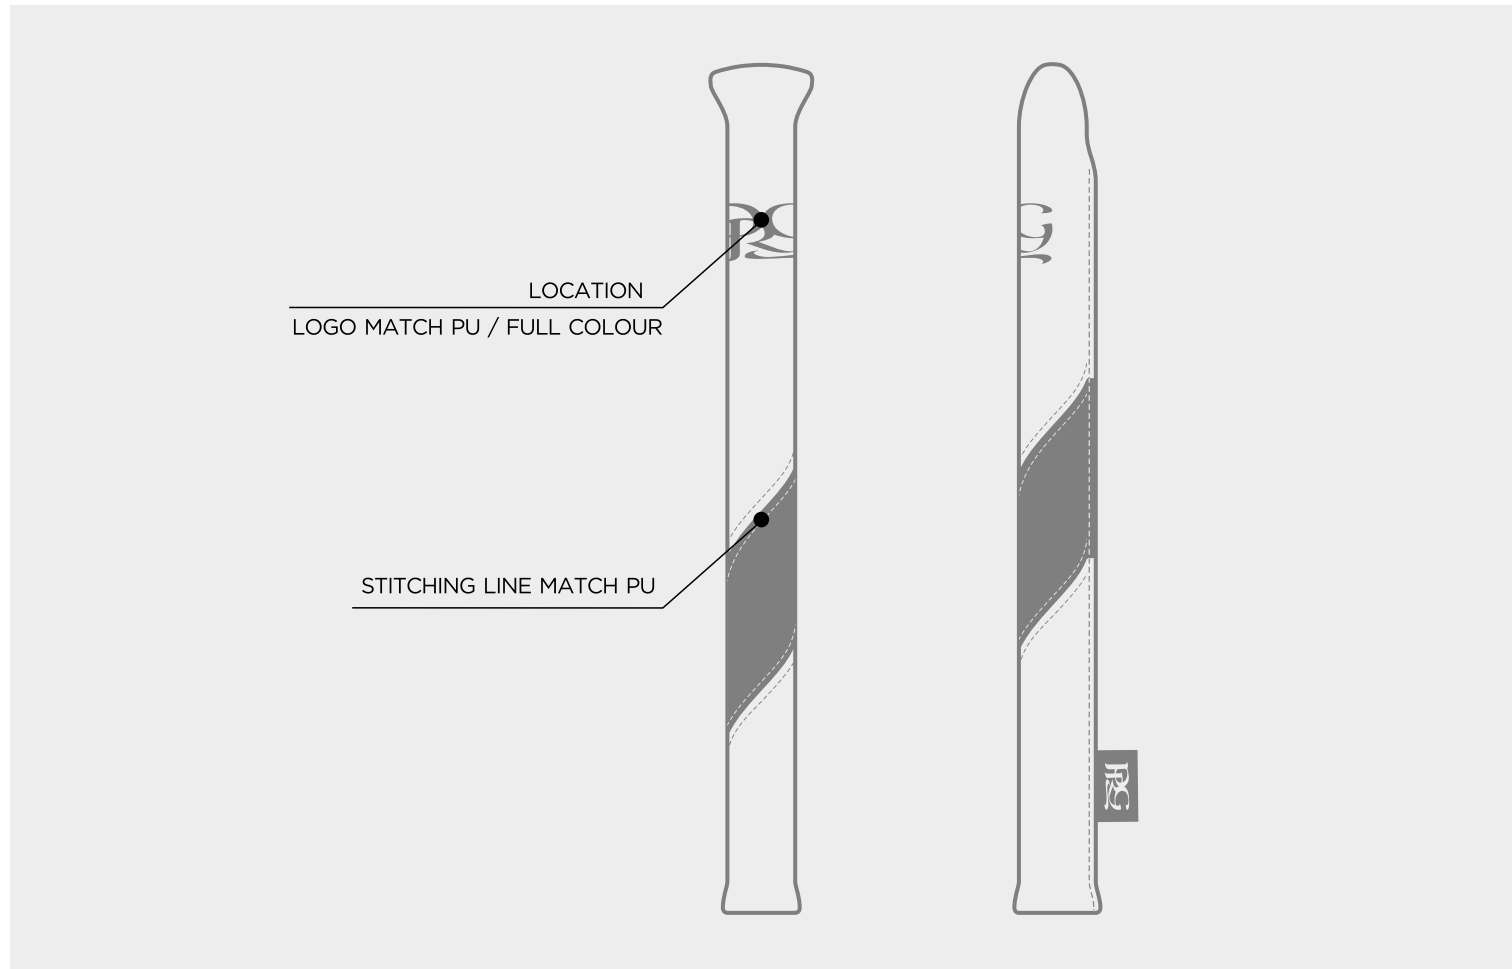

ELITE COLLEGE ALIGNMENT AID COVER

PU COLOUR

WHITE	BLACK	662C	NAVY 282C	HUNTER GREEN 567C	RED 186C	COOL GRAY 10 C	2380C