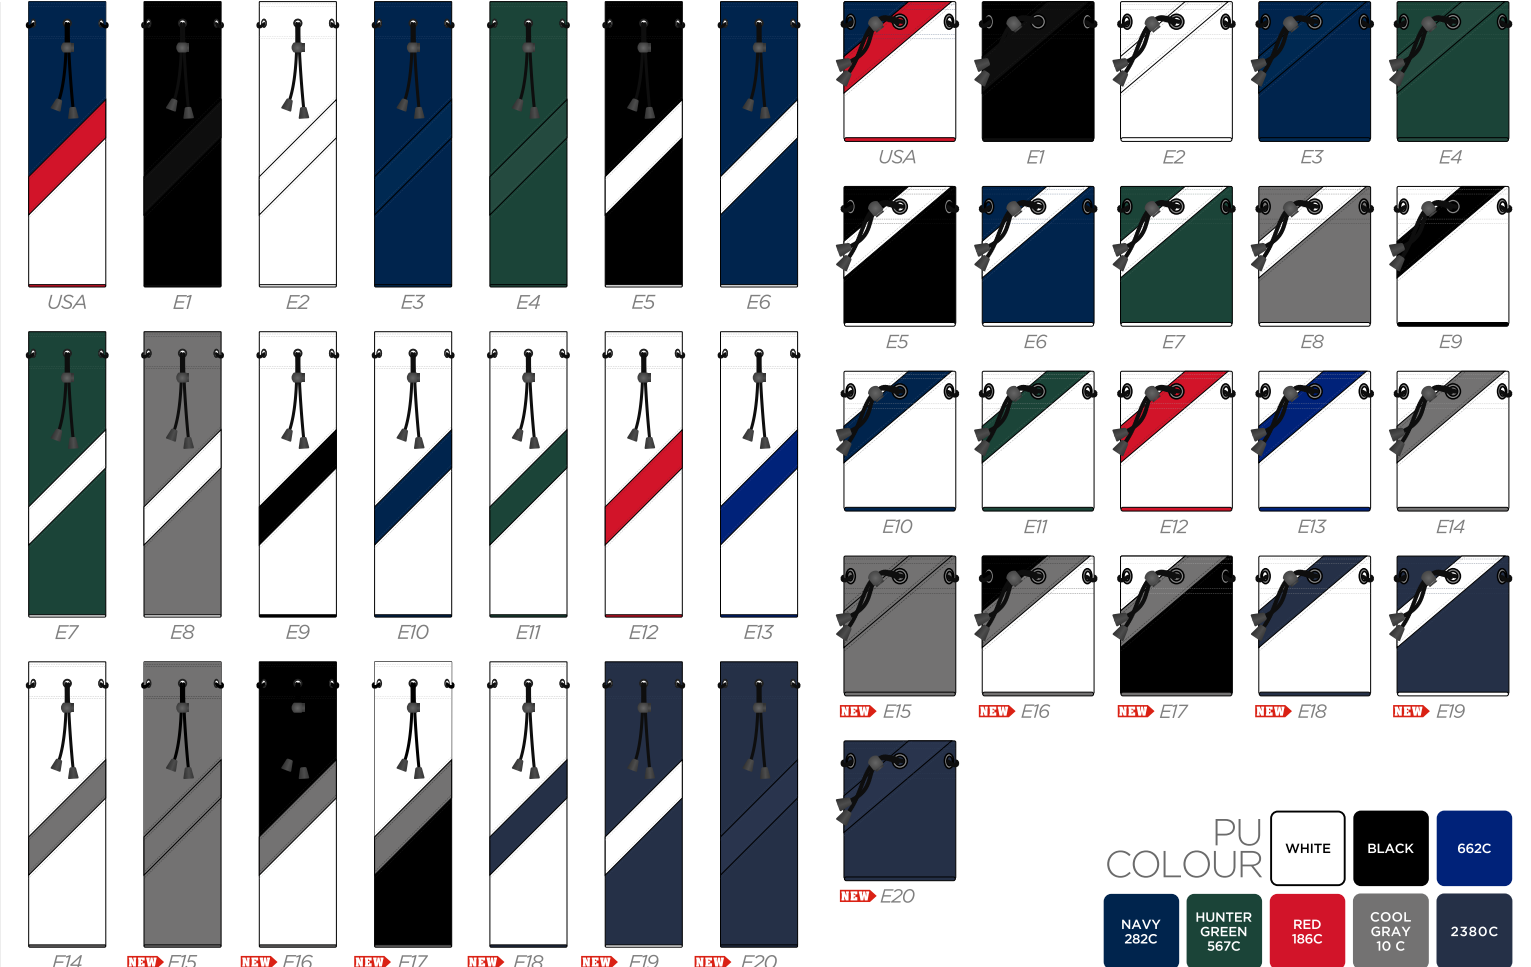

ELITE COLLEGE PREMIUM TOTE BAG / POUCH TOTE BAG

ELITE COLLEGE DELUXE SHOE BAG / IPAD TOTE BAG

ELITE COLLEGE PREMIUM SHOE BAG

LOCATION

LOGO MATCH PU /
FULL COLOUR

PIPING MATCH
MIDDLE PU

STITCHING LINE
MATCH PU

2380C

COOL
GRAY
10 C

RED
186C

HUNTER
GREEN
567C

NAVY
282C

662C

BLACK

WHITE

PU
COLOUR

ELITE COLLEGE TOTE WINE BAG / DELUXE TOTE BAG

PU COLOUR	
WHITE	BLACK
662C	
NAVY 282C	HUNTER GREEN 567C
RED 186C	COOL GRAY 10 C
	2380C

ELITE COLLEGE PREMIUM ZIP

COLLEGE WOOD COVER

PU COLOUR

WHITE	BLACK	ROYAL BLUE 2935C	NAVY 299C
HUNTER GREEN 567C	LIME GREEN 361C	YELLOW 103C	ORANGE 172C
RED 186C	PURPLE 2617C	BROWN 2322C	COOL GRAY 10 C
342C	286C		