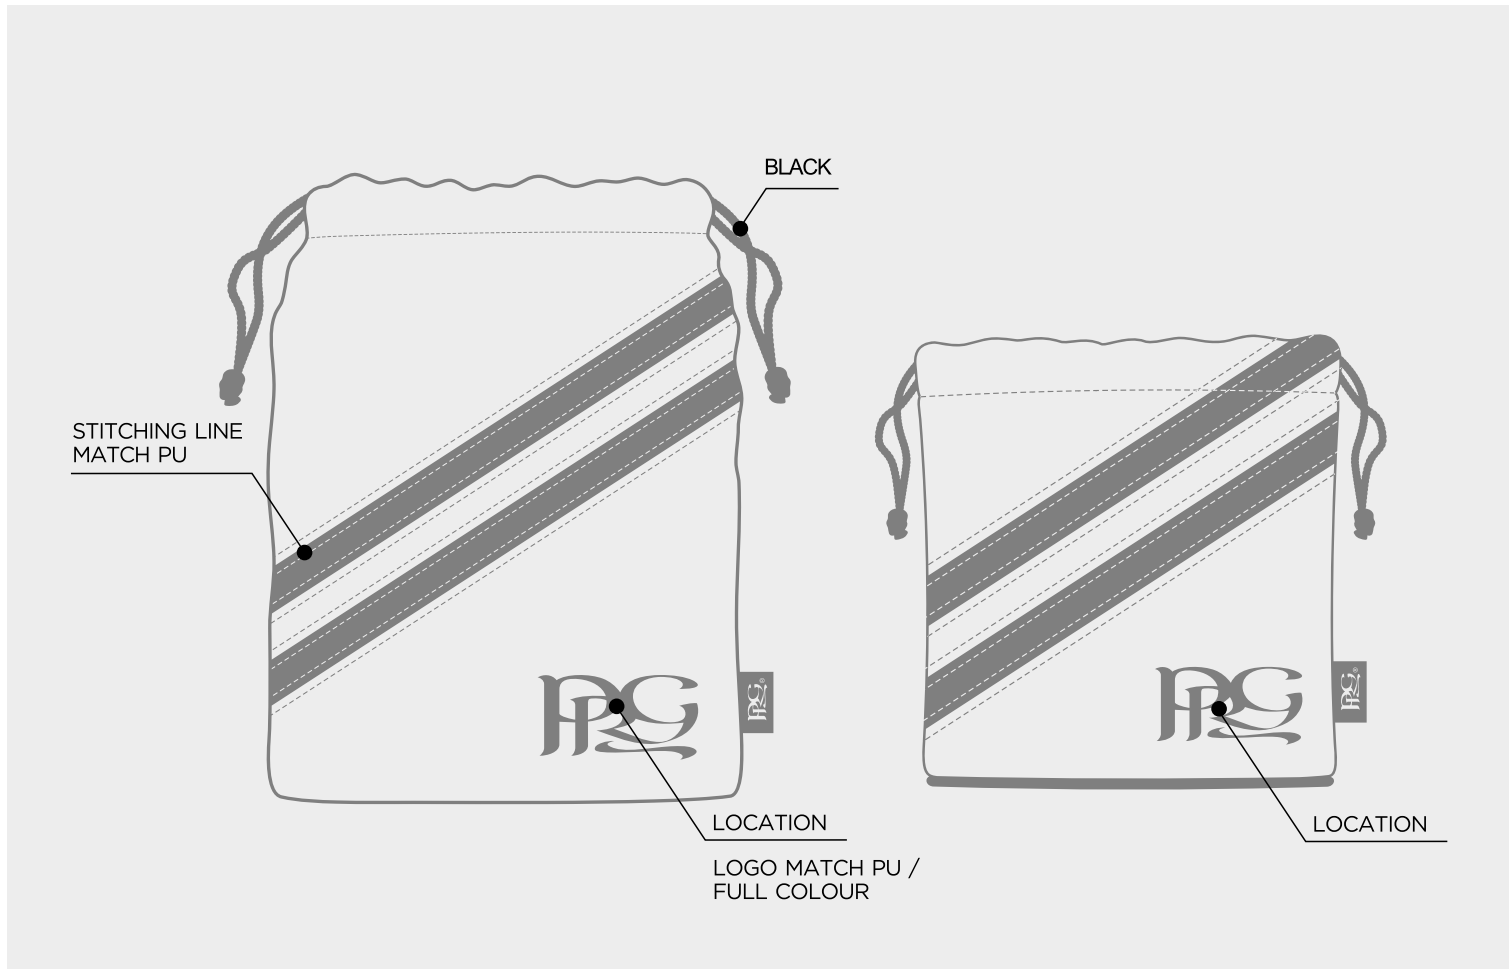

TRACK MALLET PUTTER COVER

TRACK SPIDER MALLET

TRACK ALIGNMENT AID COVER

- YELLOW 123C
- COY GRAY 10 C
- RED 186C
- HUNTER GREEN 567C
- NAVY 289C
- PINK 211C
- ROYAL BLUE 2935C
- BLACK
- WHITE

PU
COLOUR

TRACK PREMIUM TOTE BAG / POUCH TOTE BAG