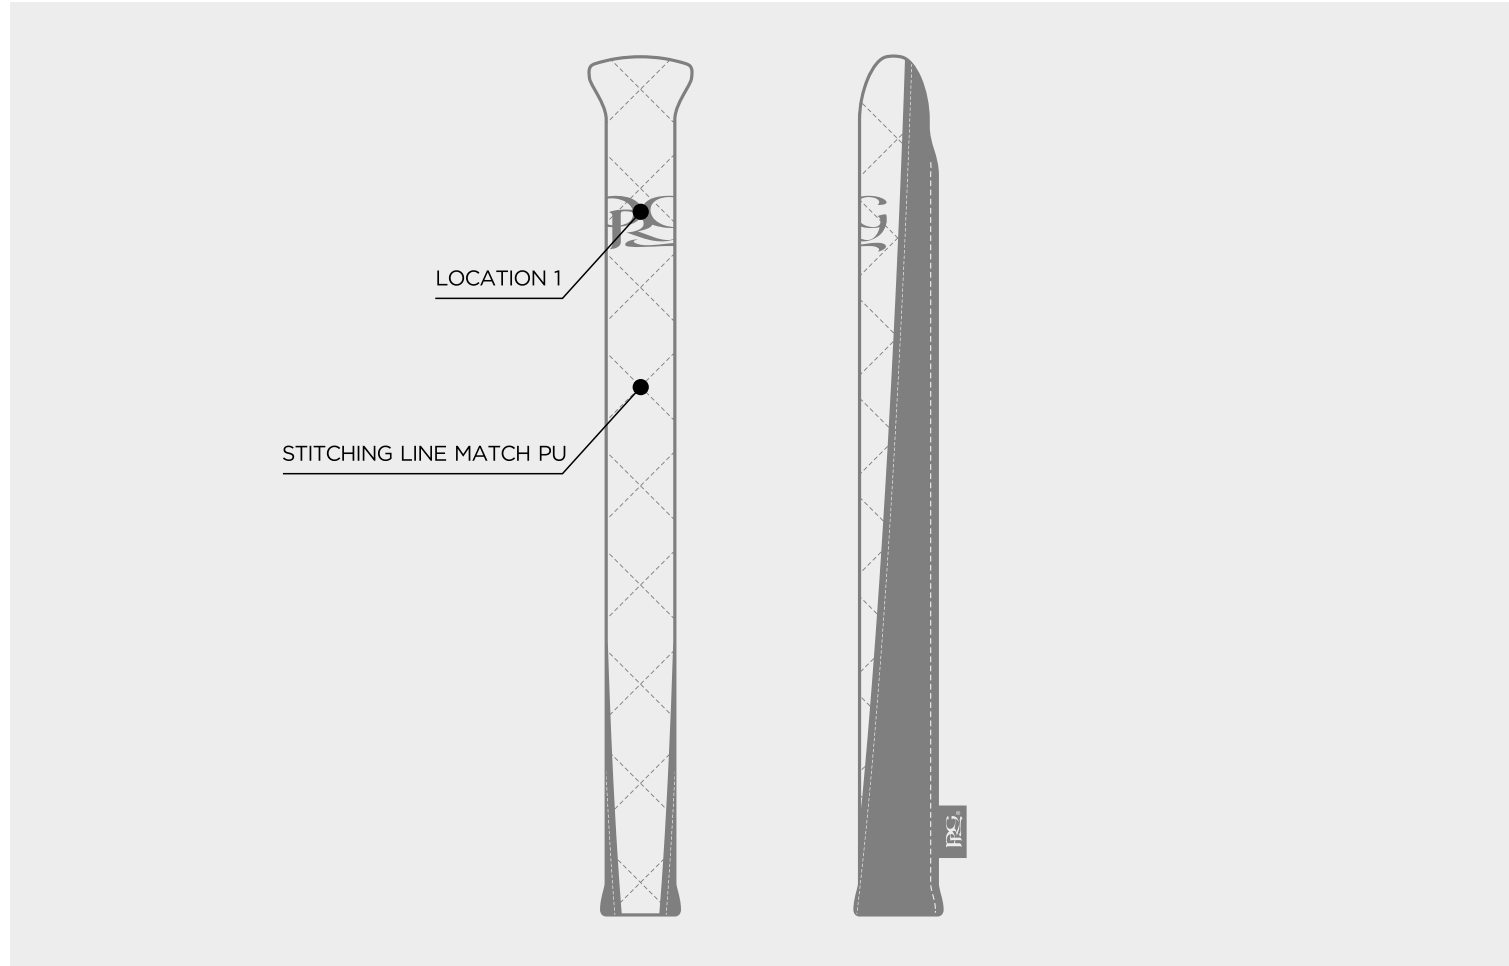

ELITE CONTINENTAL ALIGNMENT AID COVER

PU COLOUR	WHITE	BLACK	662C	NAVY 282C	HUNTER GREEN 567C	RED 186C	COOL GRAY 10 C	2380C