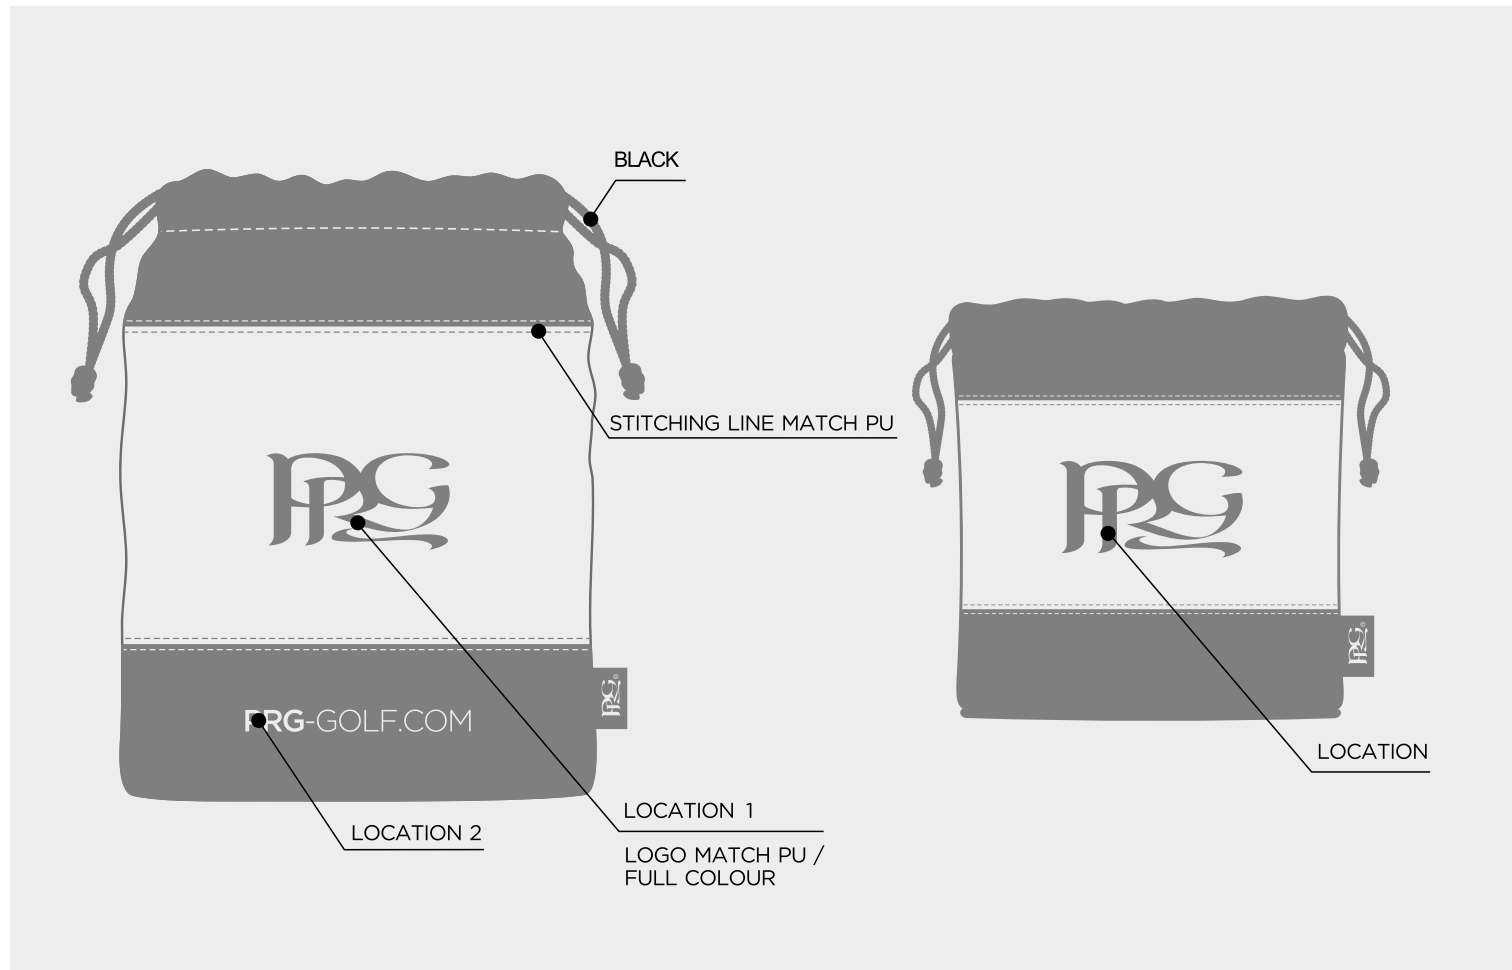

HORIZON WOOD COVER

PRG
COLOUR

HORIZON BLADE PUTTER COVER

PRG COLOUR

HORIZON MALLET PUTTER COVER

HORIZON SPIDER MALLET PUTTER COVER

HORIZON PREMIUM TOTE BAG / POUCH TOTE BAG

HORIZON DELUXE SHOE BAG / IPAD TOTE BAG