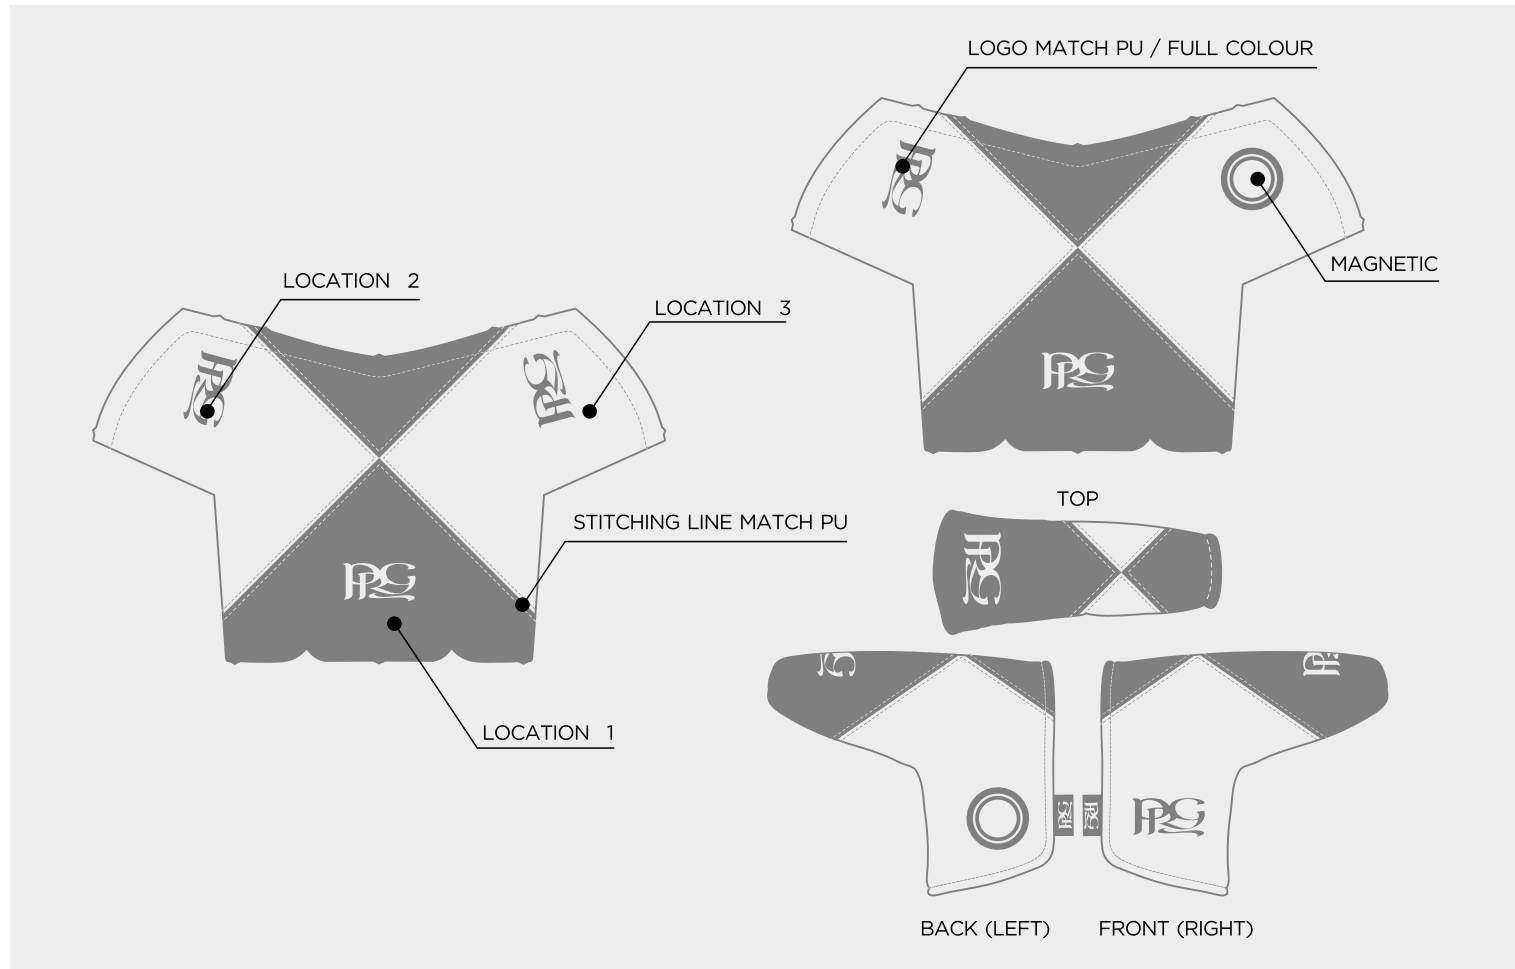

SOLITAIRE BLADE PUTTER COVER