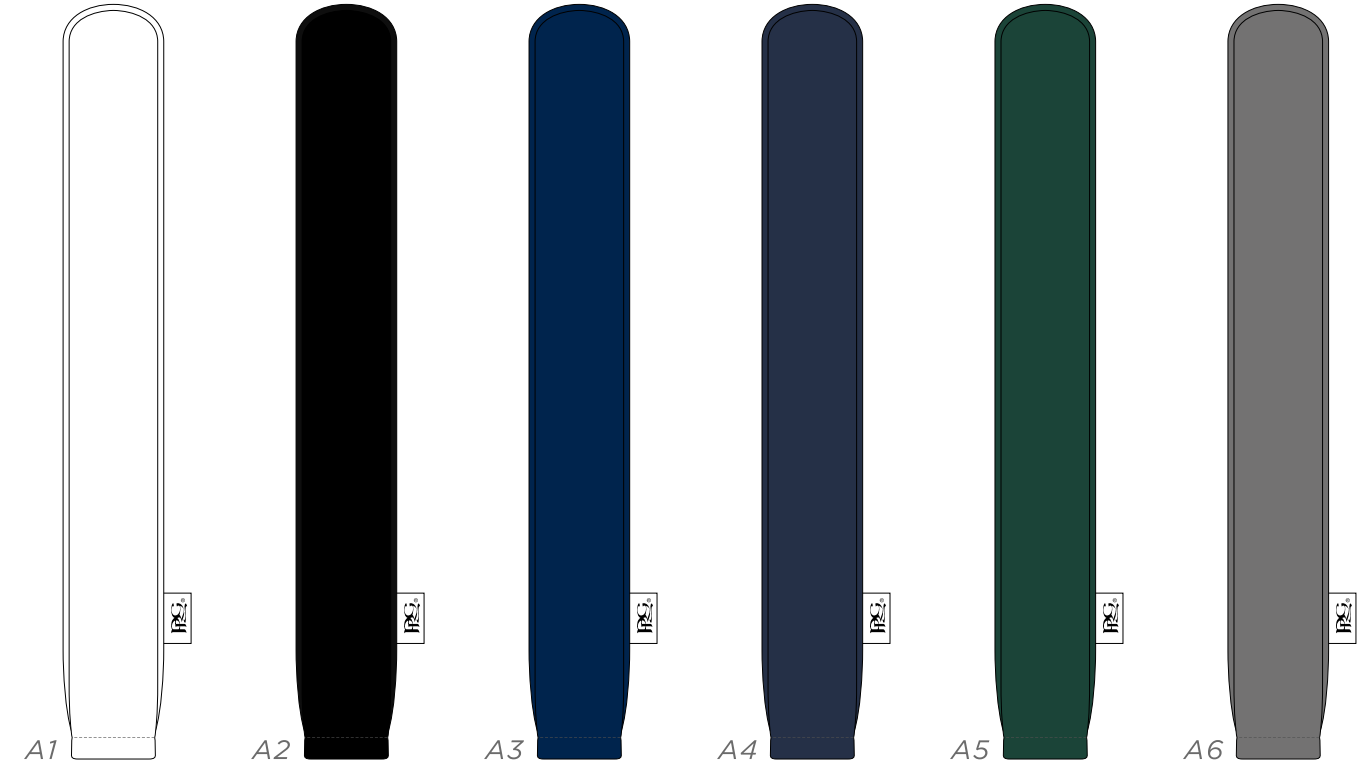

ELITE STUDIO COLLECTION ALIGNMENT AID COVER