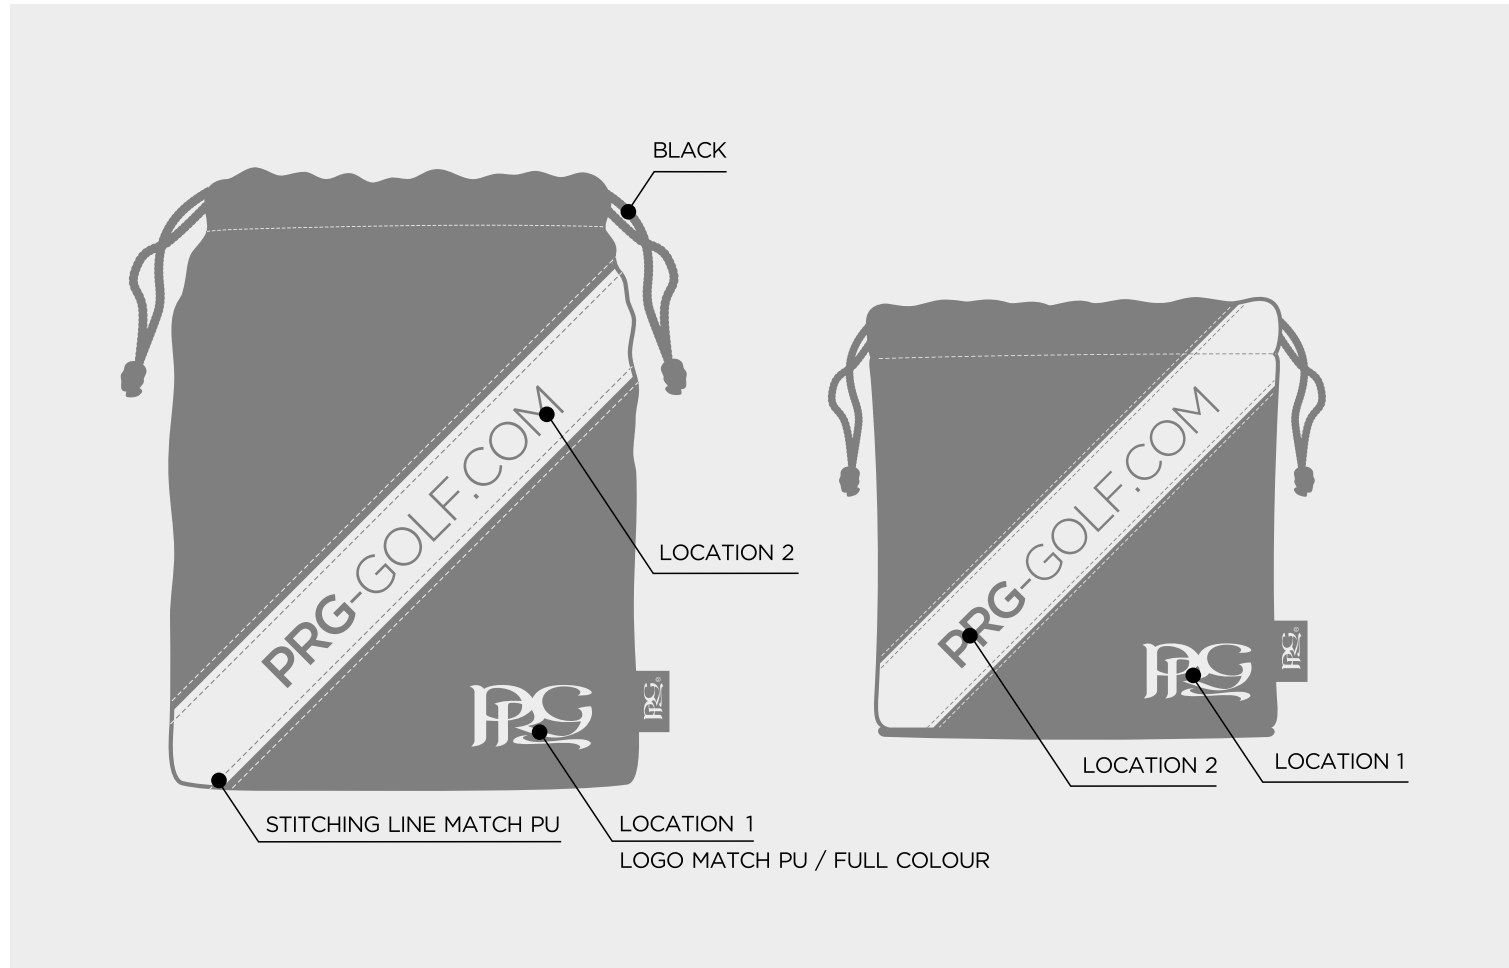

Options shown: USA, E1, E2, E3, E4, E5, E6, E7, E8, E9, E10, E11, E12, E13, E14, E15, E16, E17, E18, E19, E20, E21, E22, E23, E24, E25, E26.

COLLEGE MALLET PUTTER COVER

COLLEGE SPIDER MALLET PUTTER COVER

COLLEGE ALIGNMENT AID COVER

COLLEGE PREMIUM TOTE BAG / POUCH TOTE BAG

COLLEGE DELUXE SHOE BAG / IPAD TOTE BAG

COLLEGE TOTE WINE BAG / DELUXE TOTE BAG

WINE TOTE BAG

DELUXE TOTE BAG

COLLEGE PREMIUM ZIP

TRACK WOOD COVER