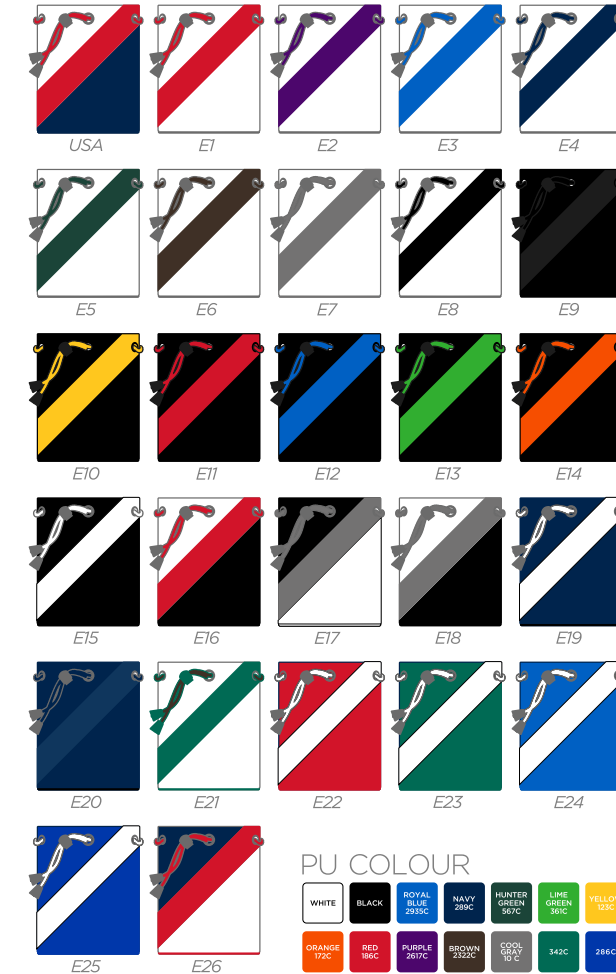

PU
COLOUR

ELITE COLLEGE TOTE WINE BAG / DELUXE TOTE BAG

PU COLOUR	
WHITE	BLACK
662C	
NAVY 282C	HUNTER GREEN 567C
RED 186C	COOL GRAY 10 C
	2380C

ELITE COLLEGE PREMIUM ZIP

COLLEGE WOOD COVER

PU COLOUR

WHITE	BLACK	ROYAL BLUE 2935C	NAVY 299C
HUNTER GREEN 567C	LIME GREEN 361C	YELLOW 103C	ORANGE 172C
RED 186C	PURPLE 2617C	BROWN 2322C	COOL GRAY 10 C
342C	286C		

Options shown: USA, E1, E2, E3, E4, E5, E6, E7, E8, E9, E10, E11, E12, E13, E14, E15, E16, E17, E18, E19, E20, E21, E22, E23, E24, E25, E26.

COLLEGE MALLET PUTTER COVER

COLLEGE SPIDER MALLET PUTTER COVER

COLLEGE ALIGNMENT AID COVER

COLLEGE PREMIUM TOTE BAG / POUCH TOTE BAG

COLLEGE DELUXE SHOE BAG / IPAD TOTE BAG

COLLEGE TOTE WINE BAG / DELUXE TOTE BAG

WINE TOTE BAG

DELUXE TOTE BAG

COLLEGE PREMIUM ZIP

TRACK WOOD COVER

PU COLOUR

WHITE	BLACK	ROYAL BLUE 2935C	286C
PINK 211C	NAVY 289C	HUNTER GREEN 567C	RED 186C
COOL GRAY 10 C	YELLOW 123C		

TRACK BLADE PUTTER COVER

PU COLOUR	WHITE	BLACK	ROYAL BLUE 2935C	286C	PINK 211C	NAVY 289C	HUNTER GREEN 567C	RED 186C	COOL GRAY 10 C	YELLOW 123C