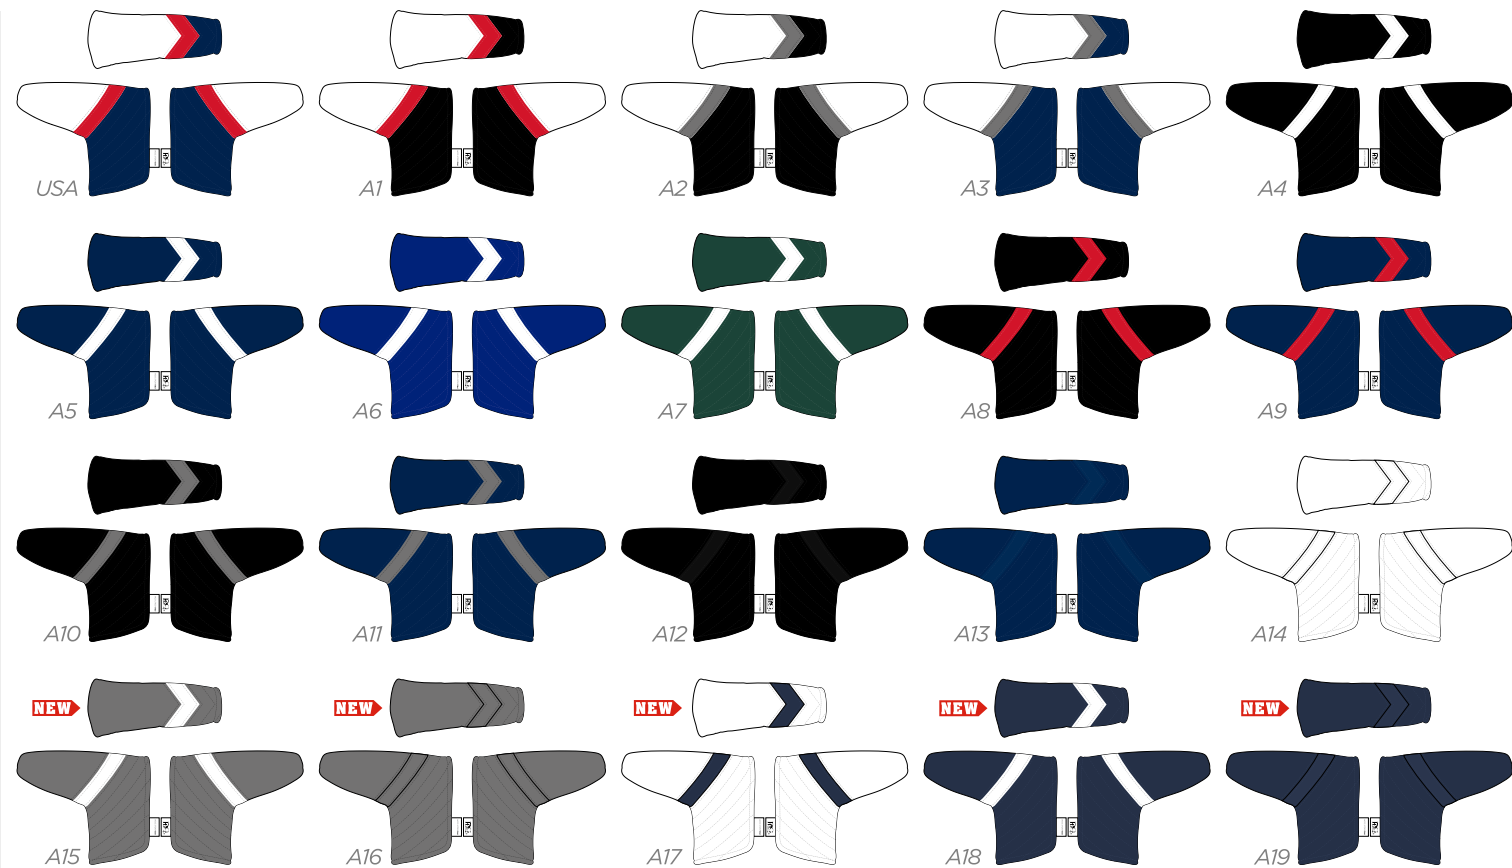

ELITE FUSION BLADE PUTTER COVER

PU COLOUR	WHITE	BLACK	662C	NAVY 282C	HUNTER GREEN 567C	RED 186C	COOL GRAY 10 C	2380C
	White swatch	Black swatch	662C swatch	NAVY 282C swatch	HUNTER GREEN 567C swatch	RED 186C swatch	COOL GRAY 10 C swatch	2380C swatch