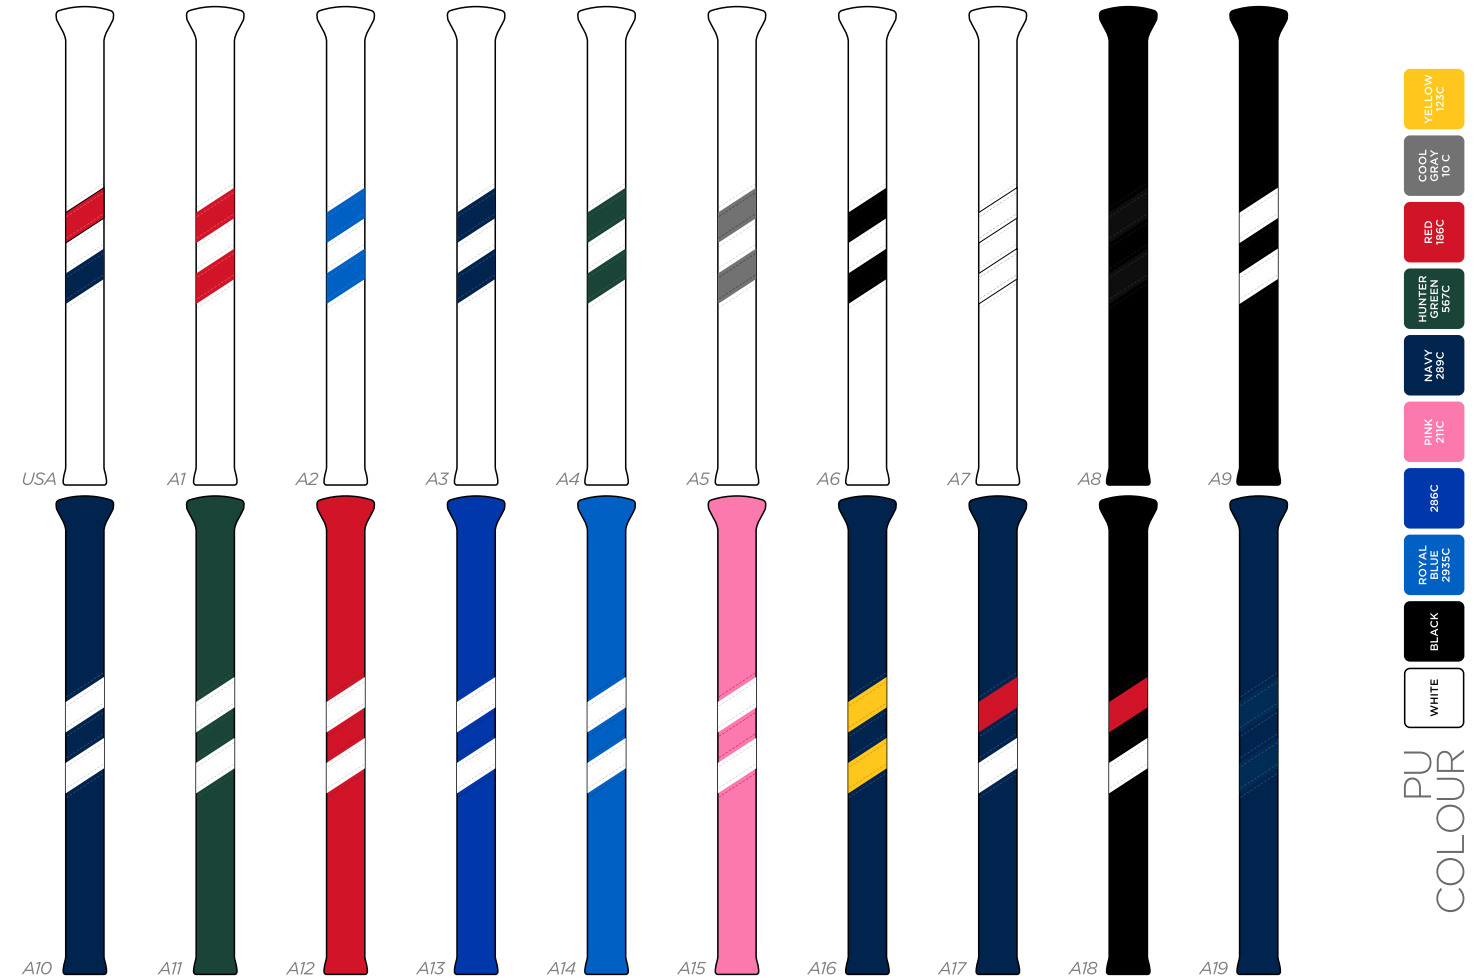

TRACK ALIGNMENT AID COVER

- YELLOW 123C
- COY GRAY 10 C
- RED 186C
- HUNTER GREEN 567C
- NAVY 289C
- PINK 211C
- ROYAL BLUE 2935C
- BLACK
- WHITE

PU
COLOUR