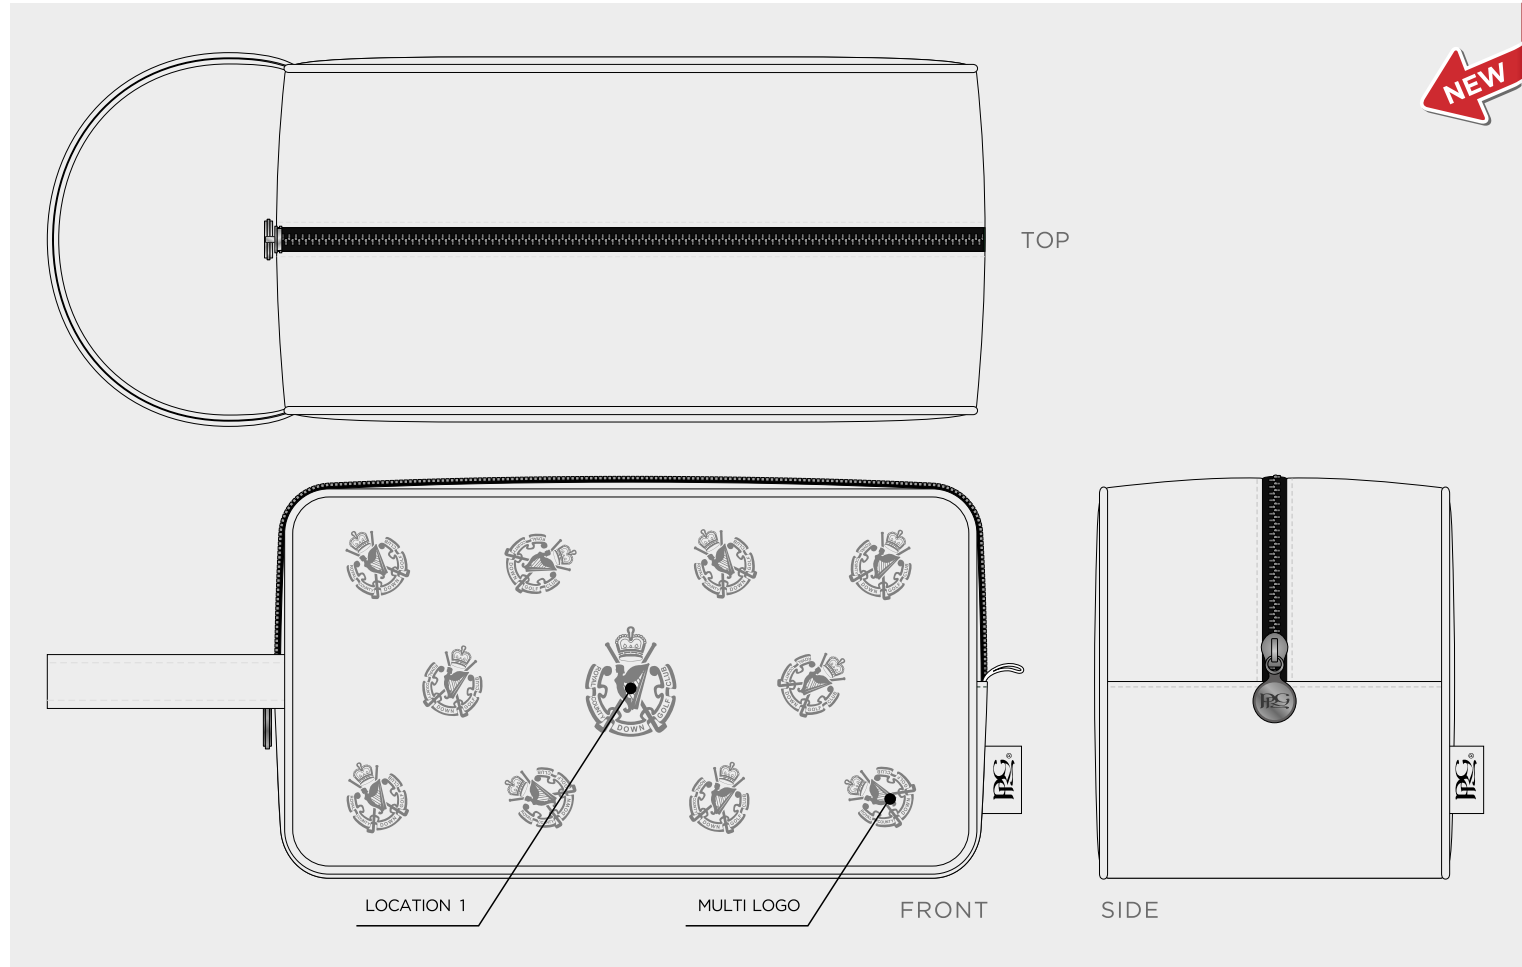

ELITE STUDIO COLLECTION TOILETRY BAG

PU COLOUR	WHITE	BLACK	NAVY 282C	2380C	HUNTER GREEN 567C	COOL GRAY 10 C