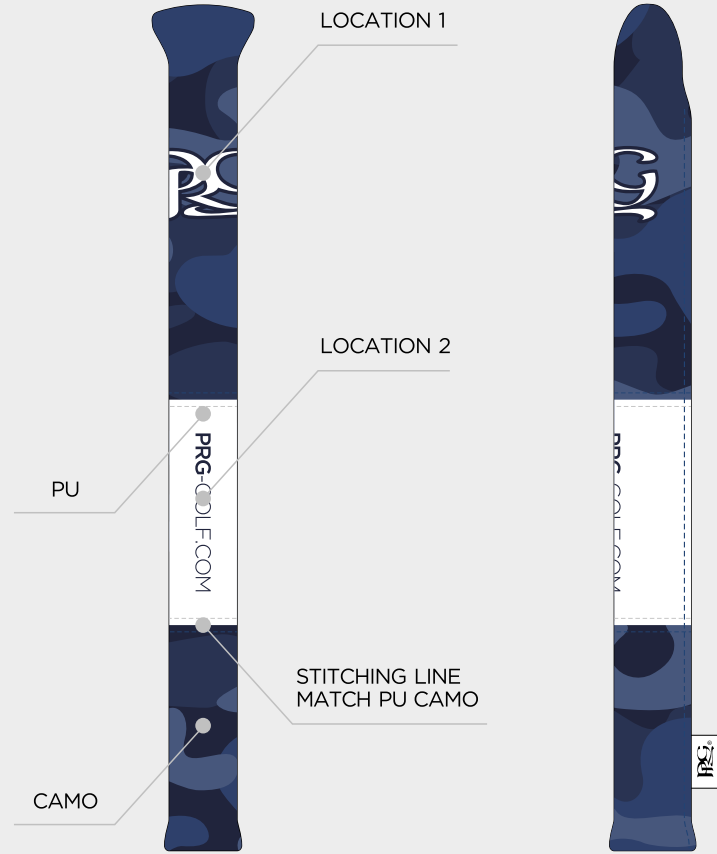

ELITE CAMO WOOD COVER

CAMO COLOUR	DELTA	ALPHA	SIERRA		
	PU COLOUR	BLACK	HUNTER GREEN 567C	NAVY 289C	COOL GRAY 10 C

ELITE CAMO BLADE PUTTER COVER

ELITE CAMO MALLET PUTTER COVER

ELITE CAMO SPIDER MALLET

ELITE CAMO ALIGNMENT AID COVER

CAMO COLOUR				PU COLOUR				

ELITE CAMO PREMIUM TOTE BAG / POUCH TOTE BAG

PRG

PU

LOCATION

CAMO

STITCHING LINE
MATCH PU CAMO

PRG