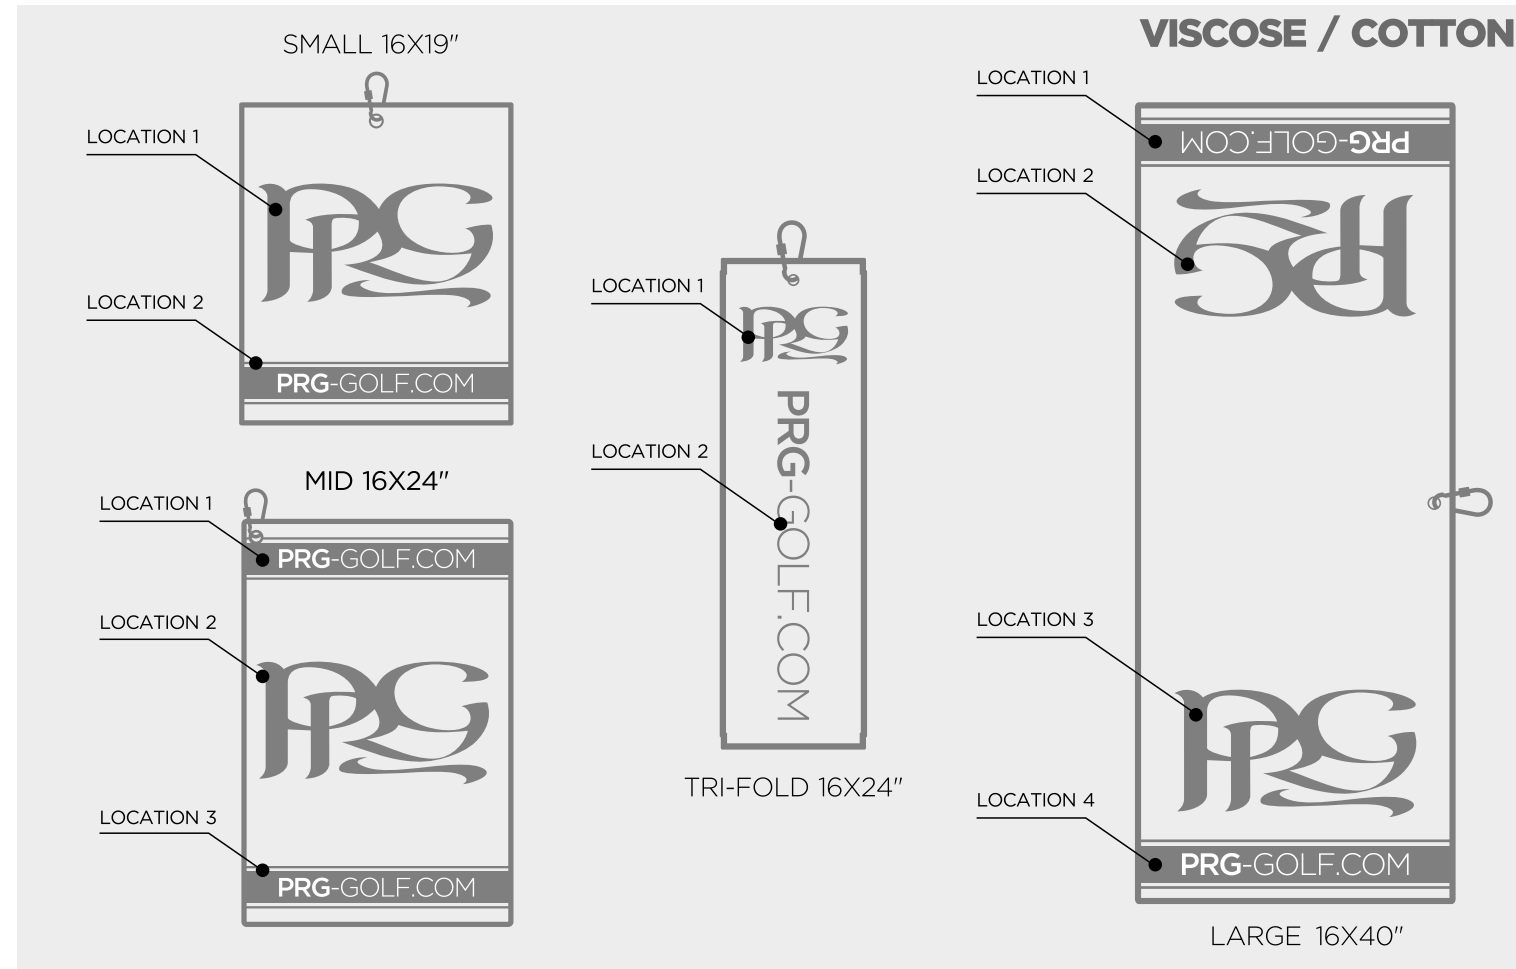

HERITAGE POMPOM HEADCOVER

WOOLLEN COLOUR

TOWELCROSS TRI-FOLD

TOWEL JACQUARD TOWELS

LARGE CONTEMPORARY TOWEL PACK
BLACK (BACKGROUND COLOR) RED / SILVER / ROYAL BLUE / GOLD

LARGE CLASSIC TOWEL PACK
GOLD (BACKGROUND COLOR) BLACK / RED / NAVY / GREEN