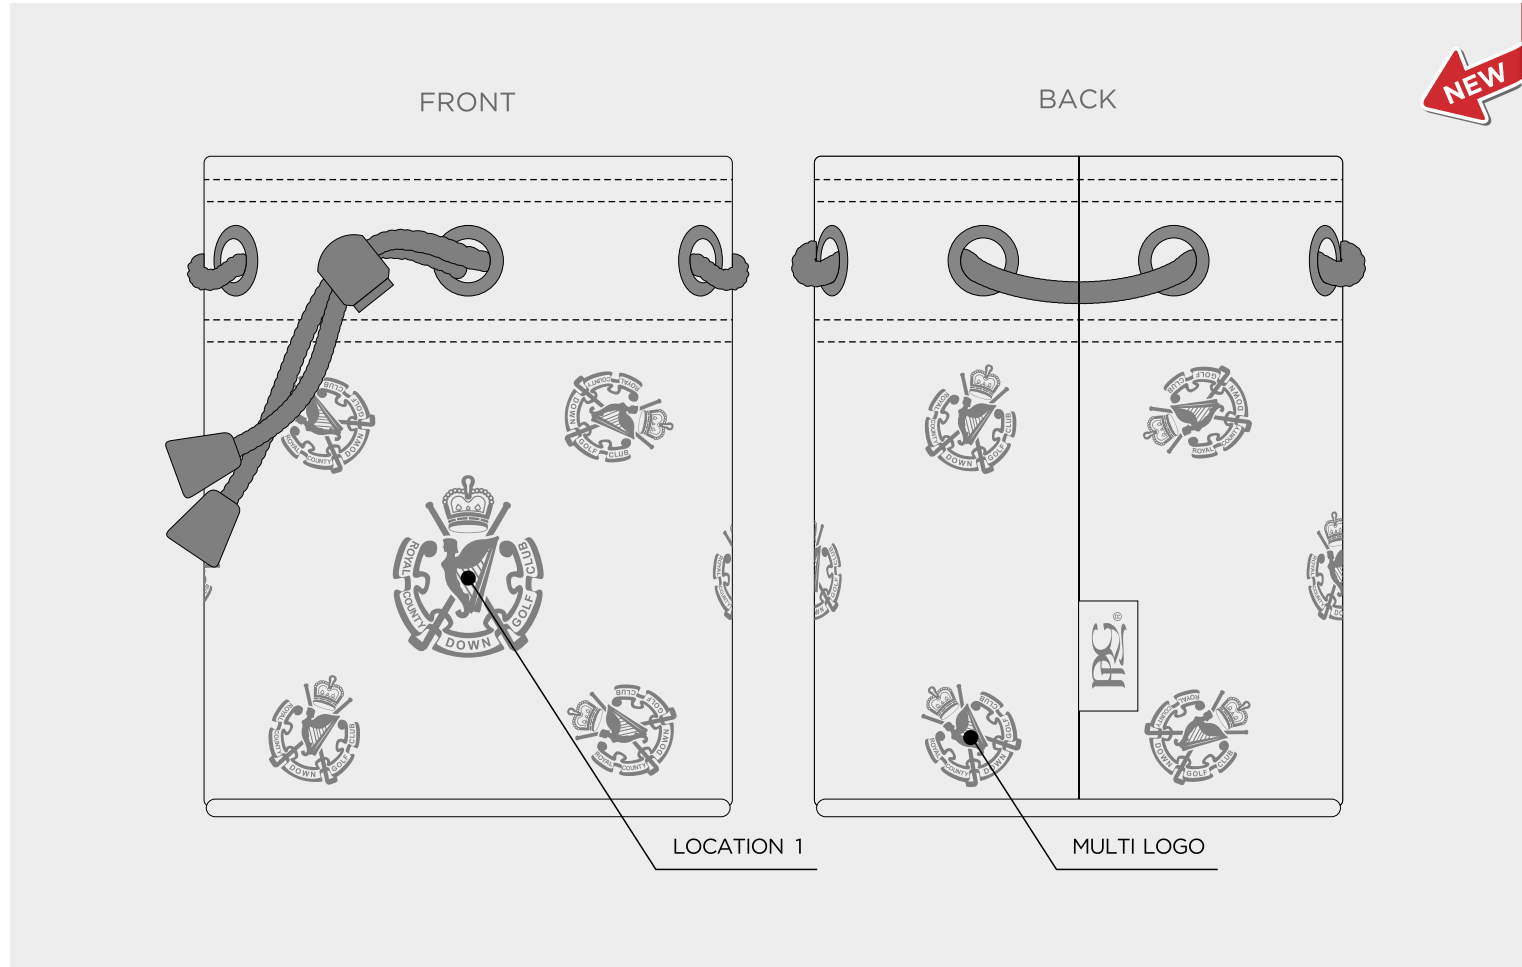

ELITE STUDIO COLLECTION DELUXE TOTE BAG

- PU COLOUR
- WHITE
 - BLACK
 - NAVY 282C
 - 2380C
 - HUNTER GREEN 567C
 - COOL GRAY 10 C

ELITE STUDIO COLLECTION ALIGNMENT AID COVER

ELITE STUDIO COLLECTION SINGLE ZIP TOTE