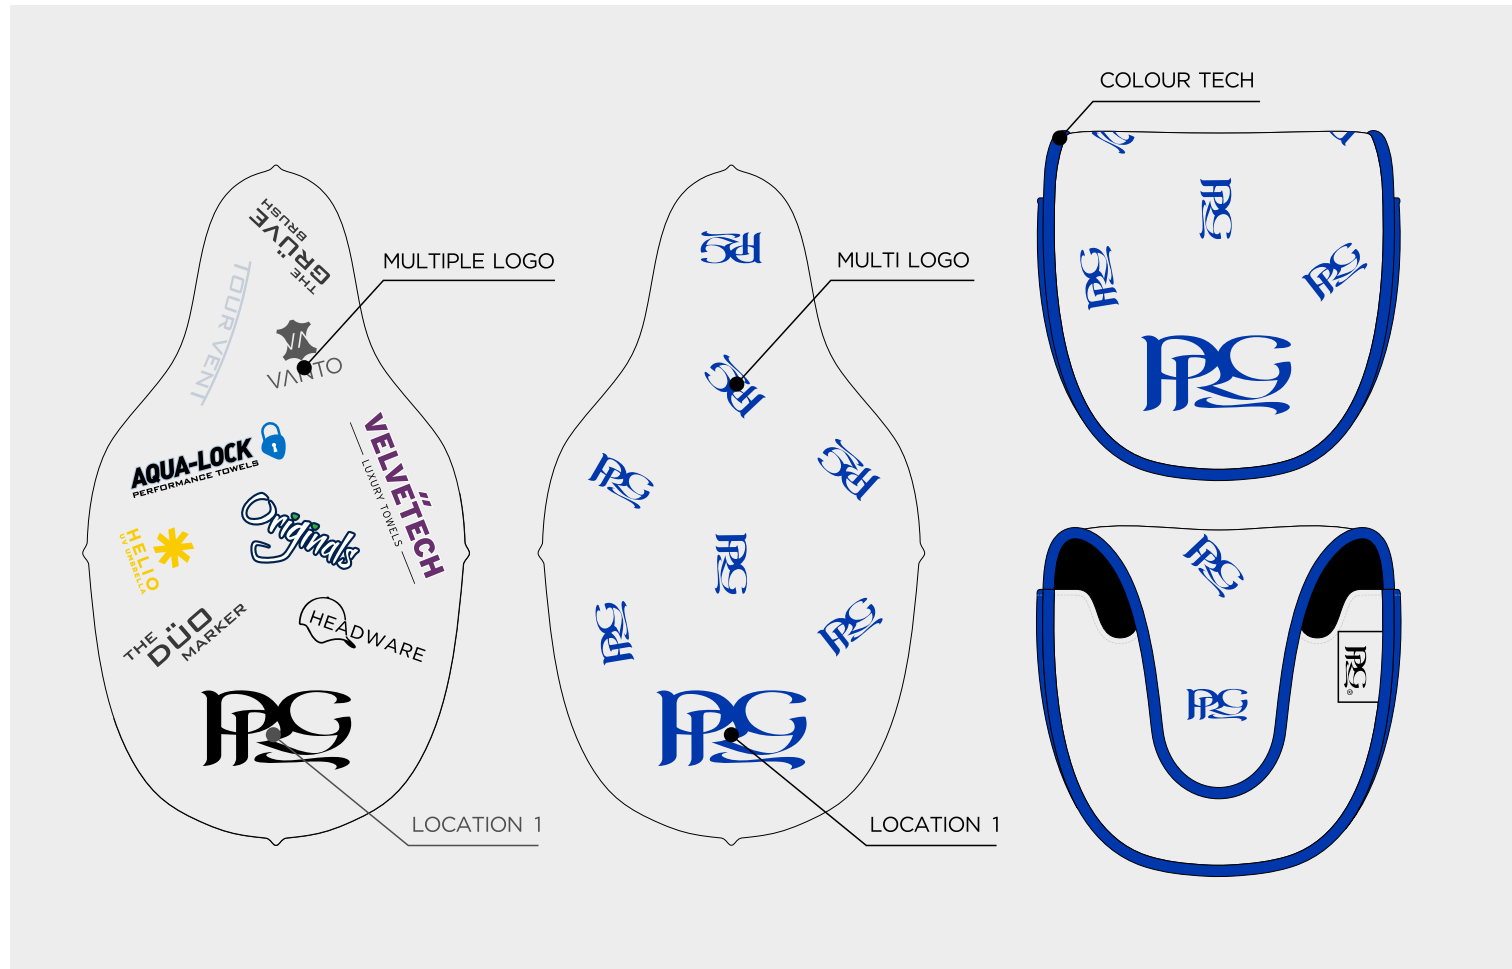

STUDIO COLLECTION Mallet Putter Cover