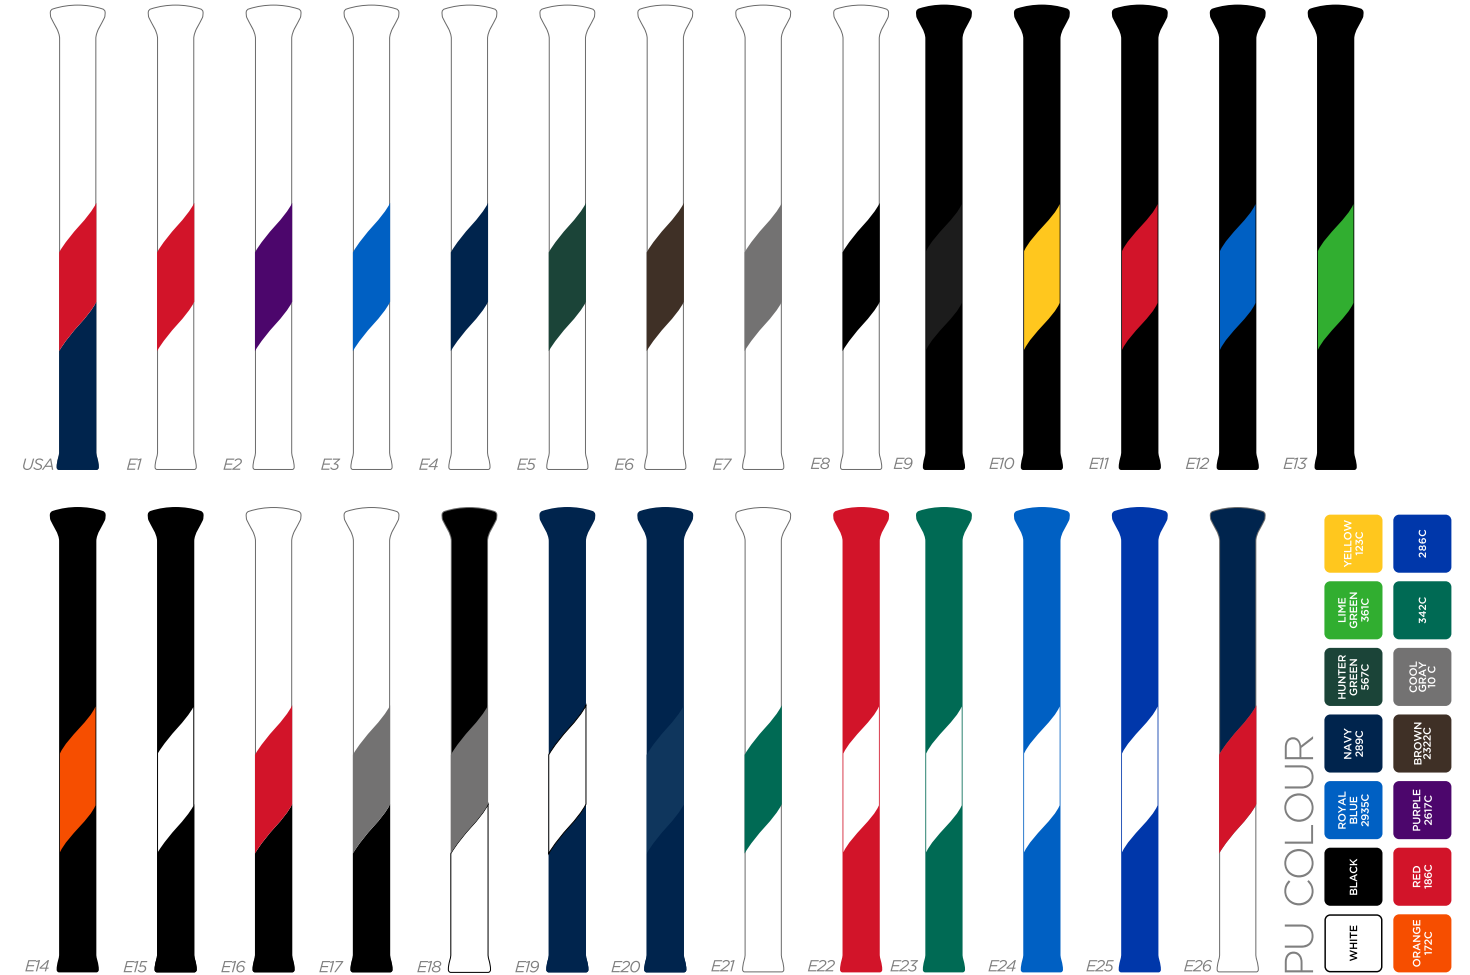

PU
COLOUR

ELITE COLLEGE TOTE WINE BAG / DELUXE TOTE BAG

PU COLOUR	
WHITE	BLACK
662C	
NAVY 282C	HUNTER GREEN 567C
RED 186C	COOL GRAY 10 C
	2380C

ELITE COLLEGE PREMIUM ZIP

COLLEGE WOOD COVER

PU COLOUR

WHITE	BLACK	ROYAL BLUE 2935C	NAVY 299C
HUNTER GREEN 567C	LIME GREEN 361C	YELLOW 103C	ORANGE 172C
RED 186C	PURPLE 2617C	BROWN 2322C	COOL GRAY 10 C
342C	286C		

Options shown: USA, E1, E2, E3, E4, E5, E6, E7, E8, E9, E10, E11, E12, E13, E14, E15, E16, E17, E18, E19, E20, E21, E22, E23, E24, E25, E26.

COLLEGE MALLET PUTTER COVER

COLLEGE SPIDER MALLET PUTTER COVER

COLLEGE ALIGNMENT AID COVER

COLLEGE PREMIUM TOTE BAG / POUCH TOTE BAG

COLLEGE DELUXE SHOE BAG / IPAD TOTE BAG

COLLEGE TOTE WINE BAG / DELUXE TOTE BAG

WINE TOTE BAG

DELUXE TOTE BAG

COLLEGE PREMIUM ZIP

TRACK WOOD COVER

PU COLOUR

WHITE	BLACK	ROYAL BLUE 2935C	286C
PINK 211C	NAVY 289C	HUNTER GREEN 567C	RED 186C
COOL GRAY 10 C	YELLOW 123C		

TRACK BLADE PUTTER COVER

PU COLOUR	WHITE	BLACK	ROYAL BLUE 2935C	286C	PINK 211C	NAVY 289C	HUNTER GREEN 567C	RED 186C	COOL GRAY 10 C	YELLOW 123C