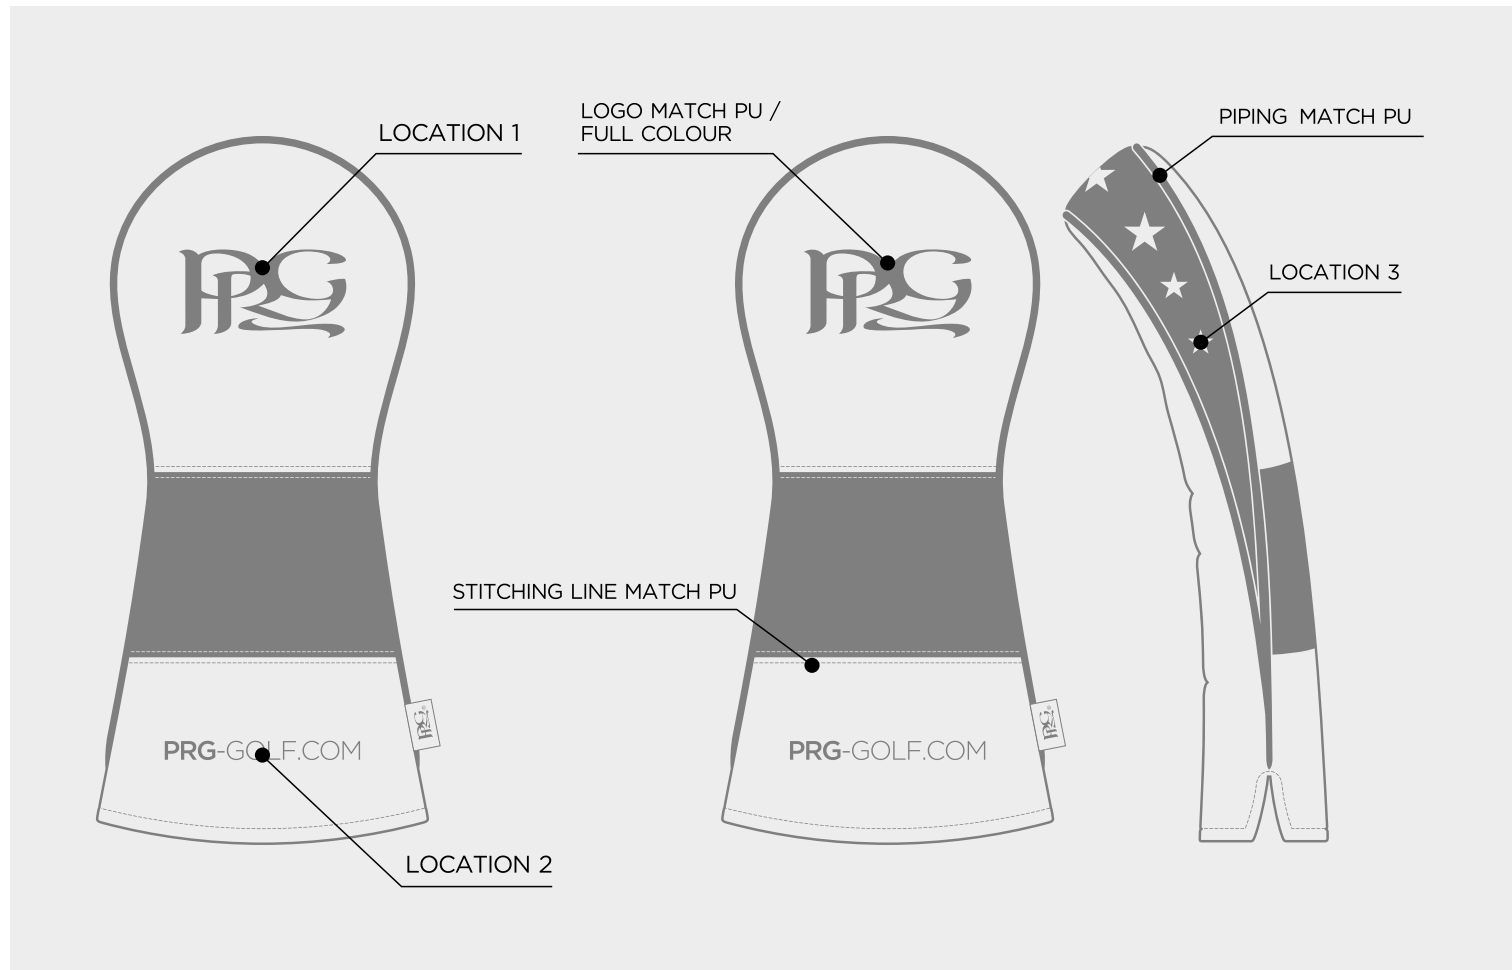

HORIZON WOOD COVER

PRG
COLOUR