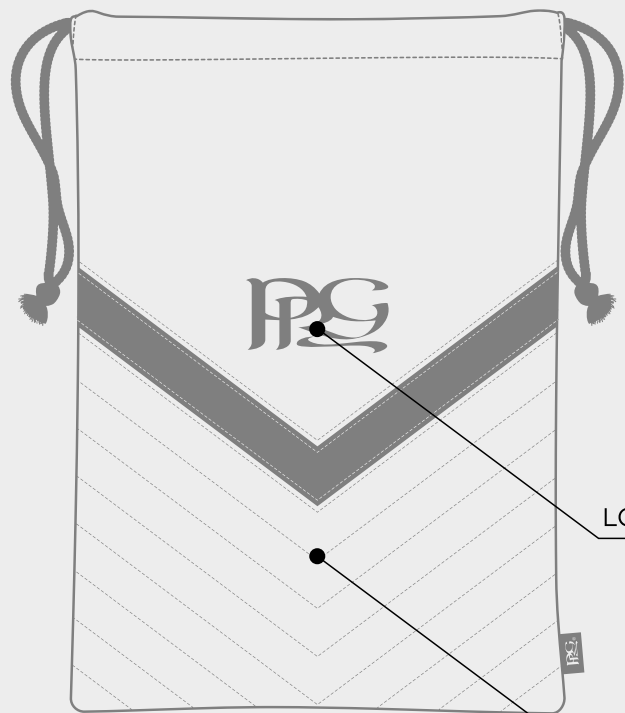

ELITE FUSION PREMIUM TOTE BAG / POUCH TOTE BAG

ELITE FUSION DELUXE SHOE BAG / IPAD TOTE BAG

LOCATION

STITCHING LINE
MATCH PU

- 2380C
- COOL GRAY 10 C
- RED 186C
- HUNTER GREEN 567C
- NAVY 282C
- 662C
- BLACK
- WHITE