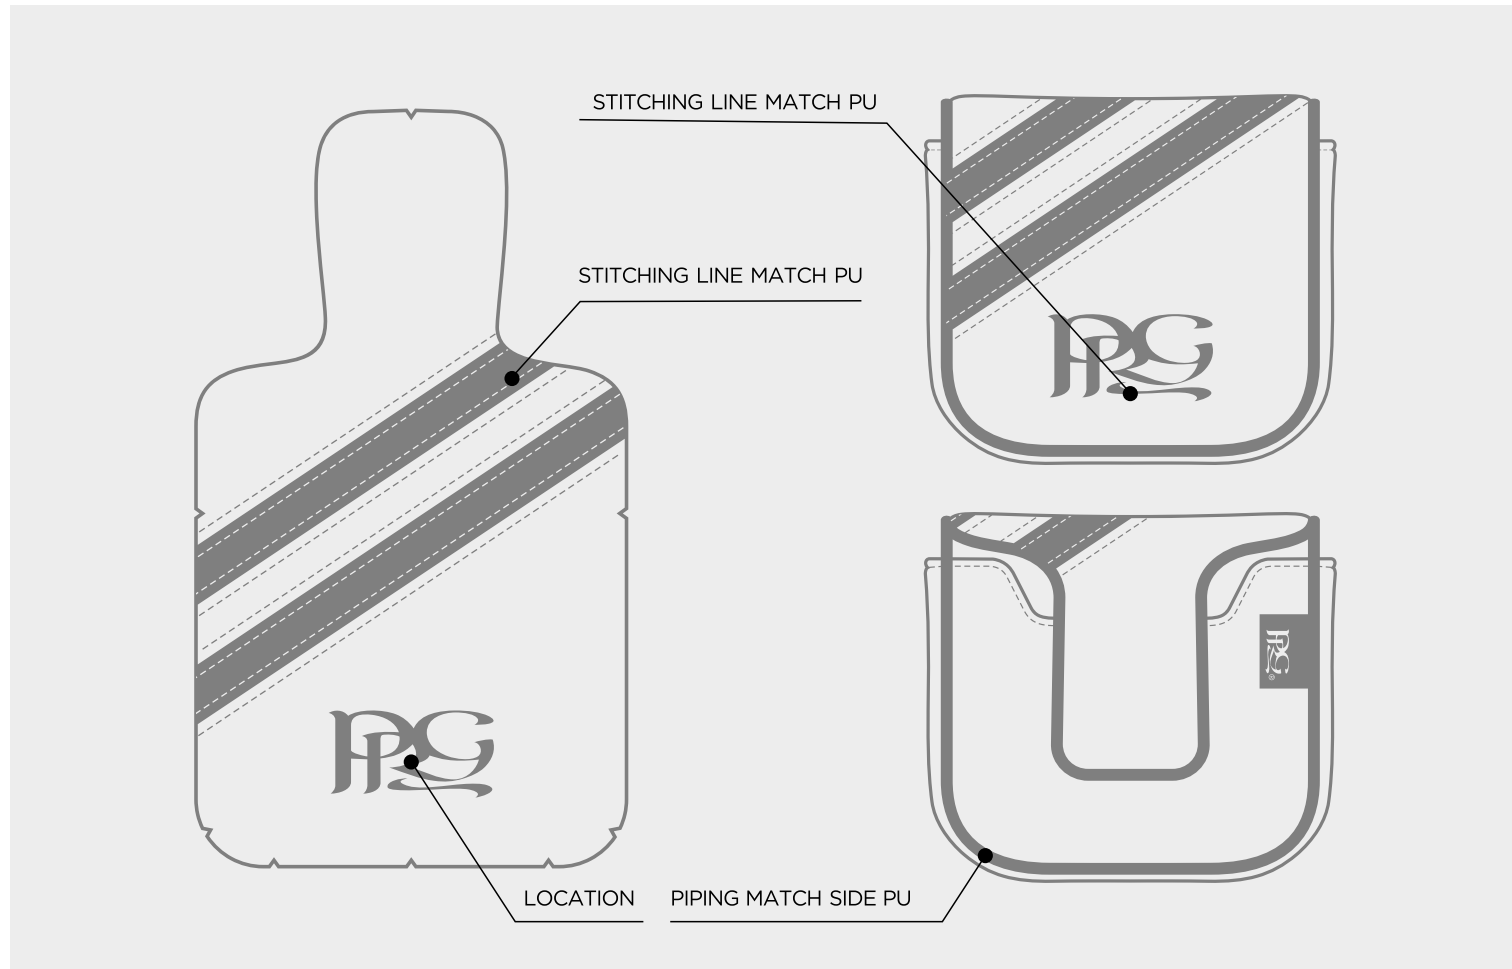

TRACK SPIDER MALLET