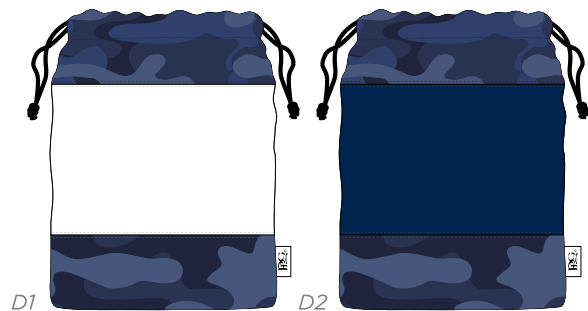

ELITE CAMO PREMIUM TOTE BAG / POUCH TOTE BAG

PRG

PU

LOCATION

CAMO

STITCHING LINE
MATCH PU CAMO

PRG

PU PIPING MATCH MIDDLE

D1

D2

S1

S2

S3

G1

G2

CAMO COLOUR	DELTA	ALPHA	SIERRA		
	PU COLOUR	BLACK	HUNTER GREEN 567C	NAVY 289C	COOL GRAY 10 C

USA

D1

D2

S1

S2

S3

G1

G2