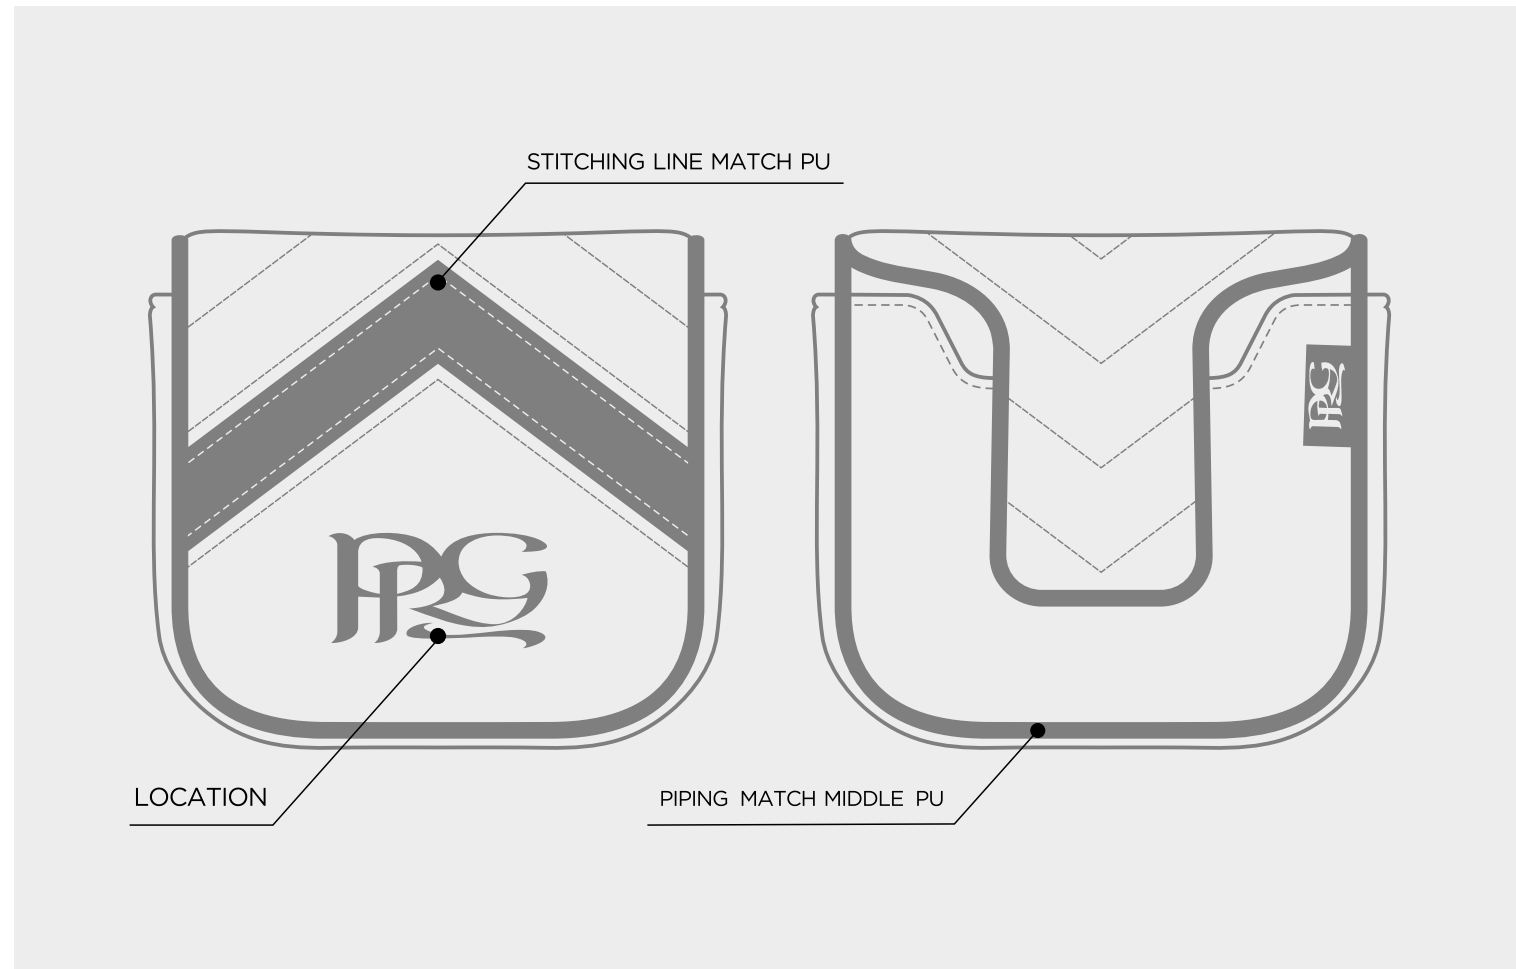

ELITE FUSION SPIDER MALLET PUTTER COVER

PU COLOUR

WHITE	BLACK	662C	NAVY 282C	HUNTER GREEN 567C	RED 186C	COOL GRAY 10 C	2380C