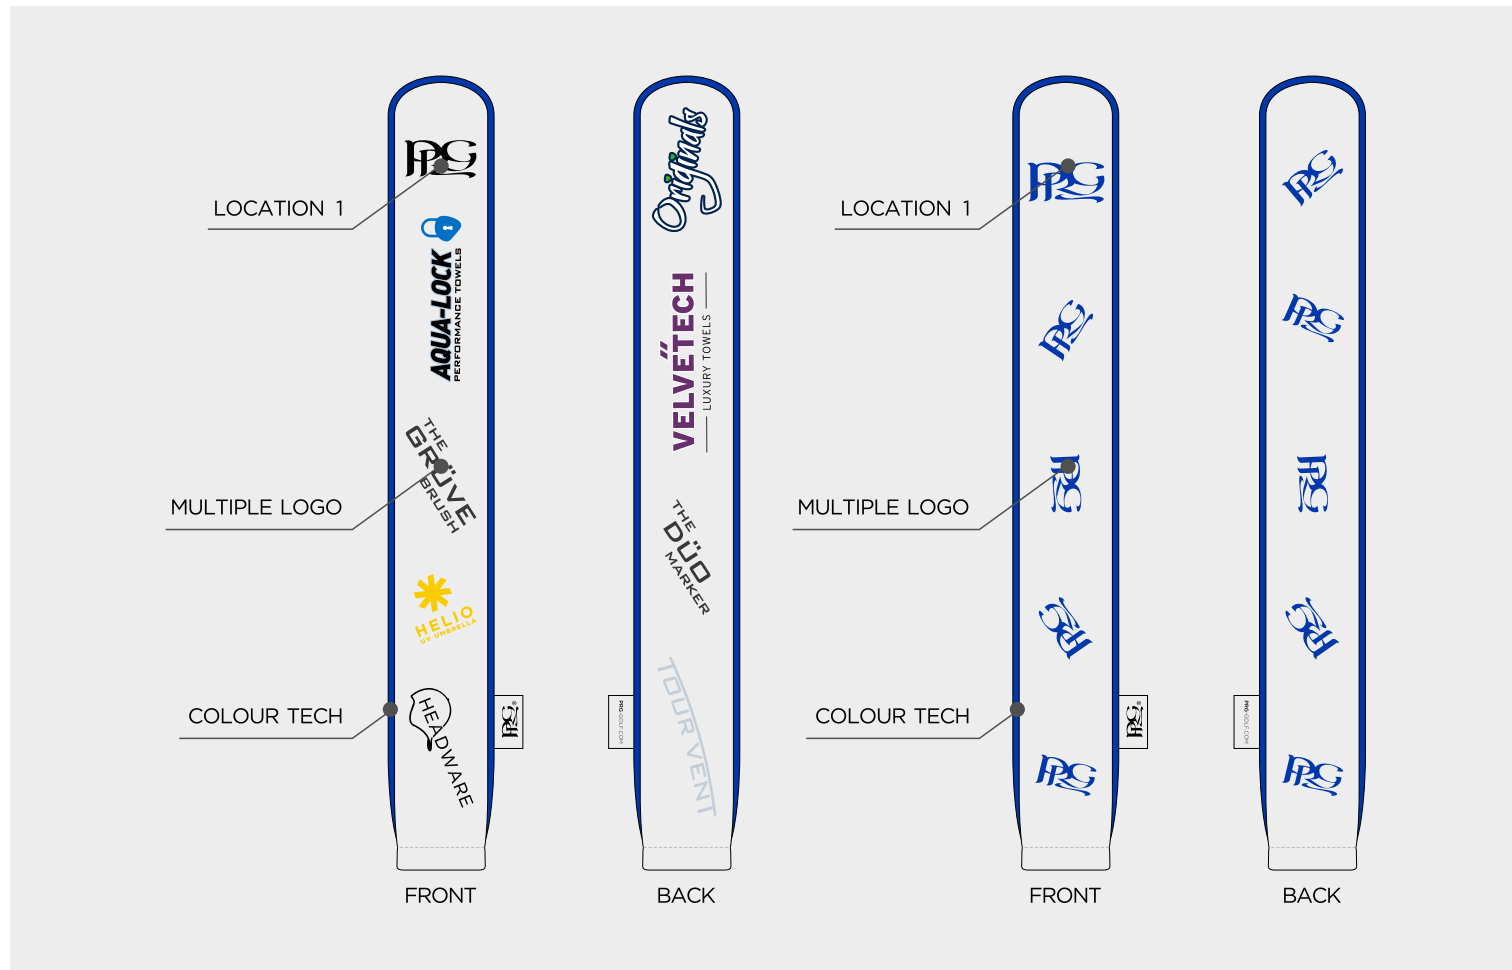

STUDIO COLLECTION PREMIUM TOTE

STUDIO COLLECTION PREMIUM ZIP

STUDIO COLLECTION DELUXE TOTE BAG

STUDIO COLLECTION ALIGNMENT AID COVER

ELITE CONTINENTAL WOOD COVER

ELITE CONTINENTAL BLADE PUTTER COVER

PU COLOUR	WHITE	BLACK	662C	NAVY 282C	HUNTER GREEN 567C	RED 186C	COOL GRAY 10 C	2380C

ELITE CONTINENTAL MALLET PUTTER COVER / SPIDER MALLET

PU COLOUR	WHITE	BLACK	662C	NAVY 282C	HUNTER GREEN 567C	RED 186C	COOL GRAY 10 C	2380C

ELITE CONTINENTAL ALIGNMENT AID COVER

PU COLOUR	WHITE	BLACK	662C	NAVY 282C	HUNTER GREEN 567C	RED 186C	COOL GRAY 10 C	2380C

ELITE CONTINENTAL LARGE TOTE BAG

ELITE CONTINENTAL PREMIUM ZIP

ELITE CONTINENTAL LUXURY ZIP TOTE

LUXURY TWIN ZIP TOTE

LUXURY SINGLE ZIP TOTE

PU COLOUR	WHITE	BLACK	662C	NAVY 282C	HUNTER GREEN 567C	RED 186C	COOL GRAY 10 C	2380C