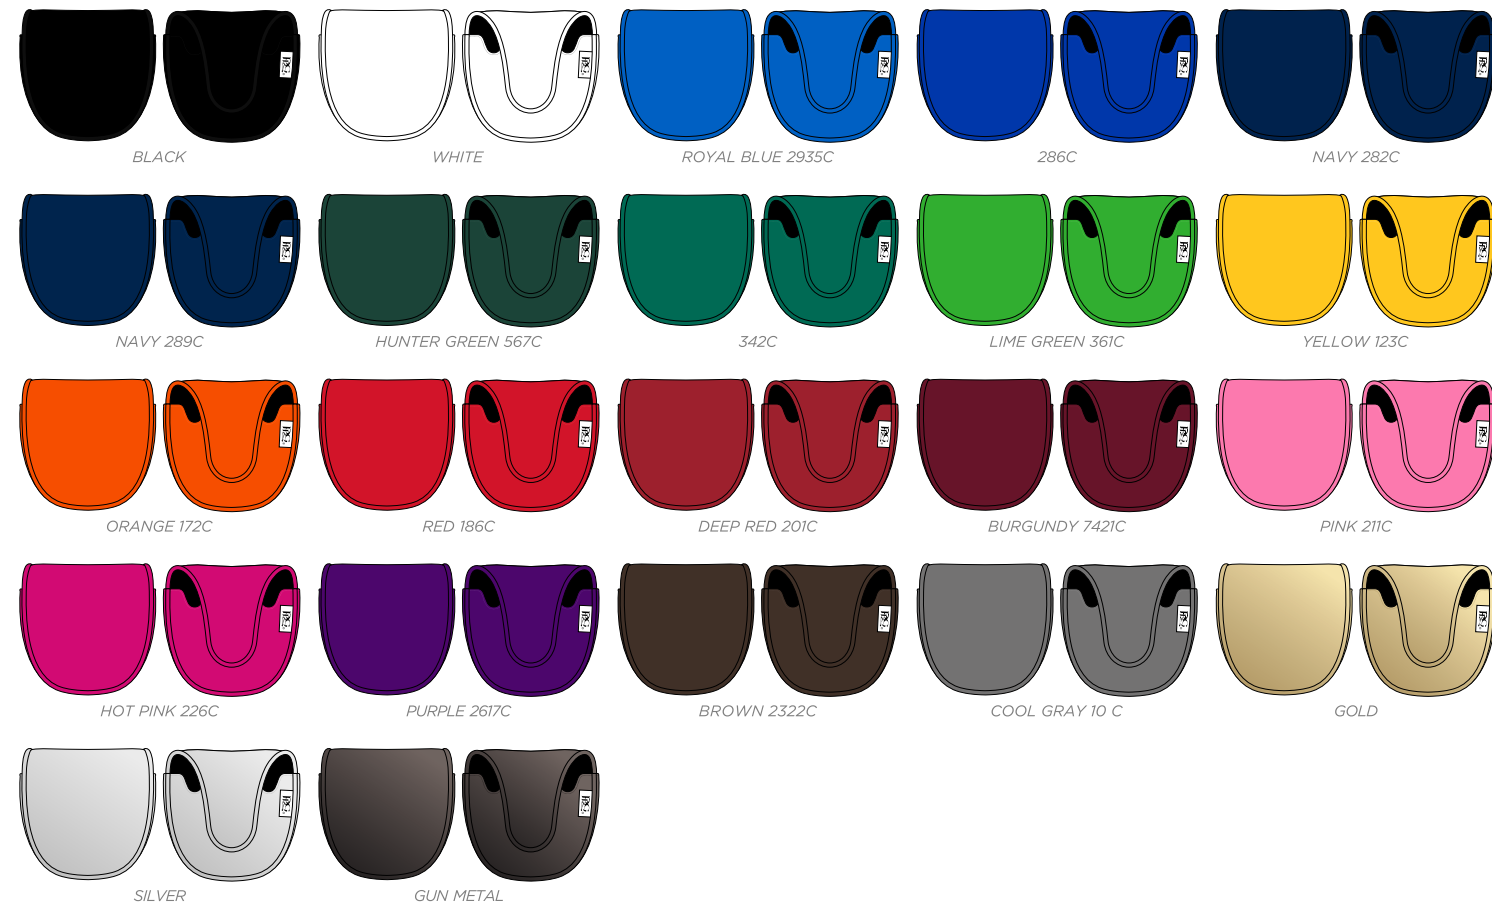

MALLET PUTTER COVER