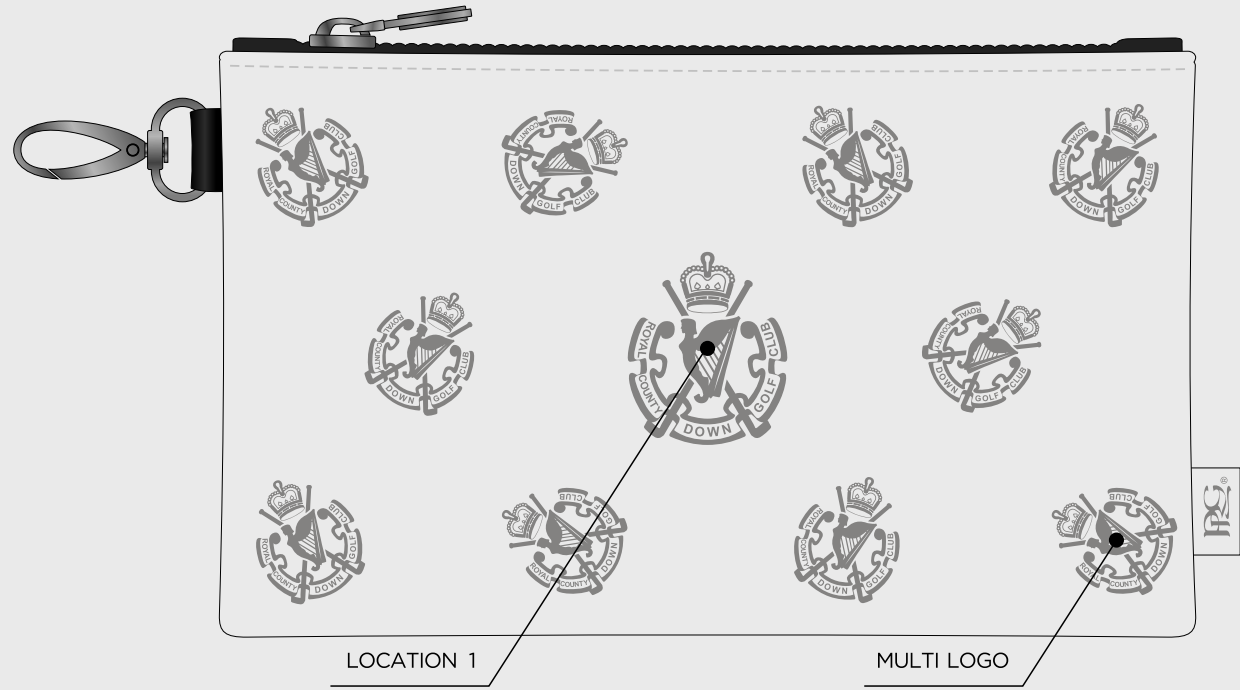

ELITE STUDIO COLLECTION ZIP POUCH

NEW

PU COLOUR	WHITE	BLACK	NAVY 282C	2380C	HUNTER GREEN 567C	COOL GRAY 10 C