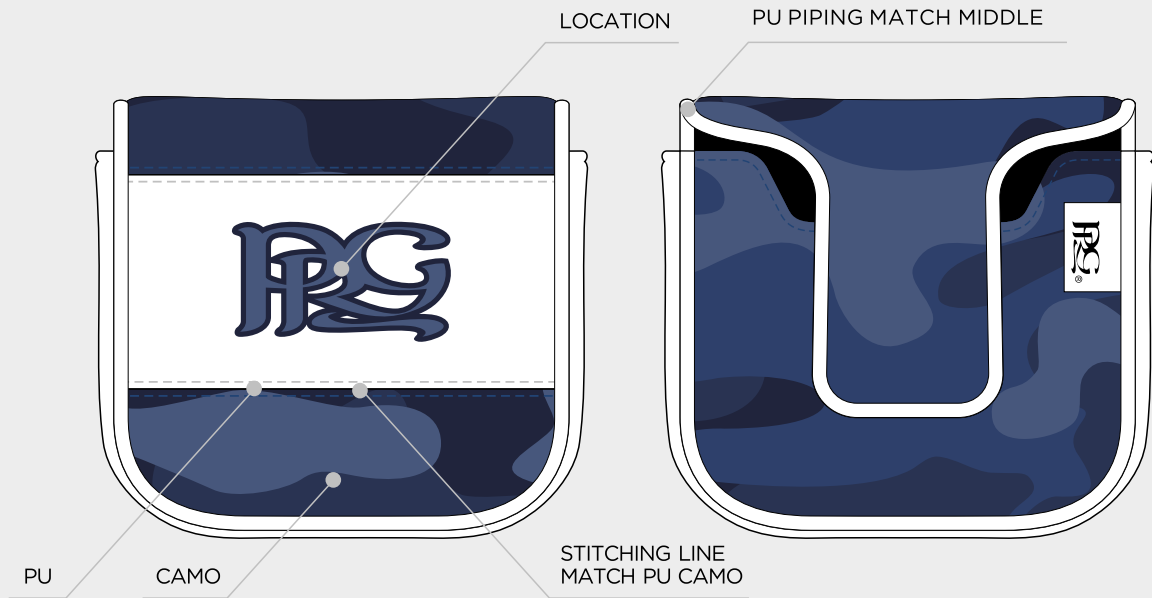

ELITE CAMO WOOD COVER

CAMO COLOUR	DELTA	ALPHA	SIERRA		
	PU COLOUR	BLACK	HUNTER GREEN 567C	NAVY 289C	COOL GRAY 10 C

ELITE CAMO BLADE PUTTER COVER

ELITE CAMO MALLET PUTTER COVER

ELITE CAMO SPIDER MALLET

ELITE CAMO ALIGNMENT AID COVER

CAMO COLOUR				PU COLOUR				

ELITE CAMO PREMIUM TOTE BAG / POUCH TOTE BAG

PRG

PU

LOCATION

CAMO

STITCHING LINE
MATCH PU CAMO

PRG