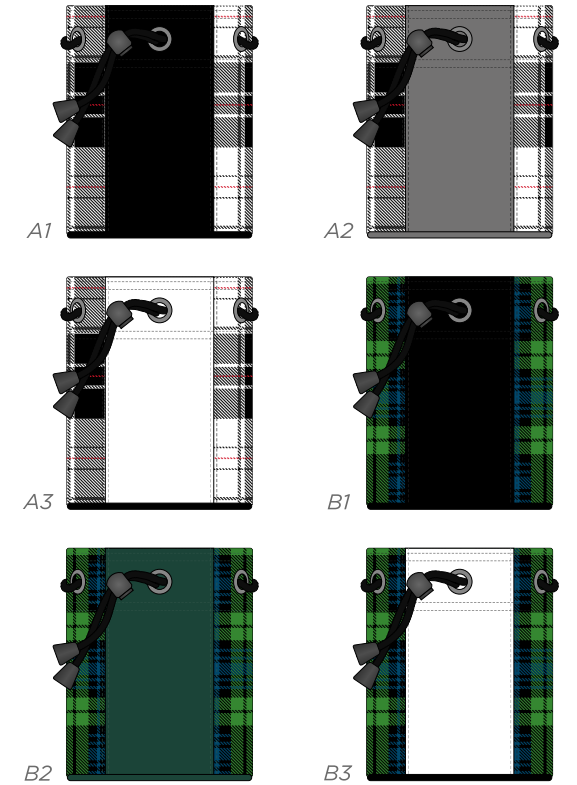

LUNAR TARTAN MALLET PUTTER COVER / SPIDER MALLET

PU COLOUR

BLACK	WHITE	COOL GRAY 10 C	HUNTER GREEN 567C
-------	-------	----------------	-------------------

TARTAN COLOUR

GREEN	BLACK
-------	-------

LUNAR TARTAN PREMIUM TOTE BAG / POUCH TOTE BAG

LUNAR TARTAN SHOE BAG / IPAD TOTE BAG

PU COLOUR

- BLACK
- WHITE
- COOL GRAY
10 C
- HUNTER GREEN
567C

TARTAN COLOUR

- GREEN
- BLACK

LUNAR TARTAN WINE TOTE / DELUXE TOTE

TARTAN COLOUR	
GREEN	BLACK
PU COLOUR	
BLACK	WHITE
COOL GRAY 10 C	HUNTER GREEN 567C

PREMIUM SHOE BAG

PU COLOUR	WHITE	BLACK	NAVY 289C	HUNTER GREEN 567C	RED 186C	BROWN 2322C	COOL GRAY 10 C

BARREL BAG

ELITE COLOUR

BLACK

2380C

WEEKENDER BAG

ELITE COLOUR

BLACK

2380C

PREMIUM SCORECARD HOLDER EMBROIDERED

PREMIUM SCORECARD HOLDER

PREMIUM SCORECARD HOLDER EMBOSSED

PREMIUM SCORECARD HOLDER

COURSE YARDAGE BOOK EMBROIDERED

COLOUR TECH YARDAGE BOOK