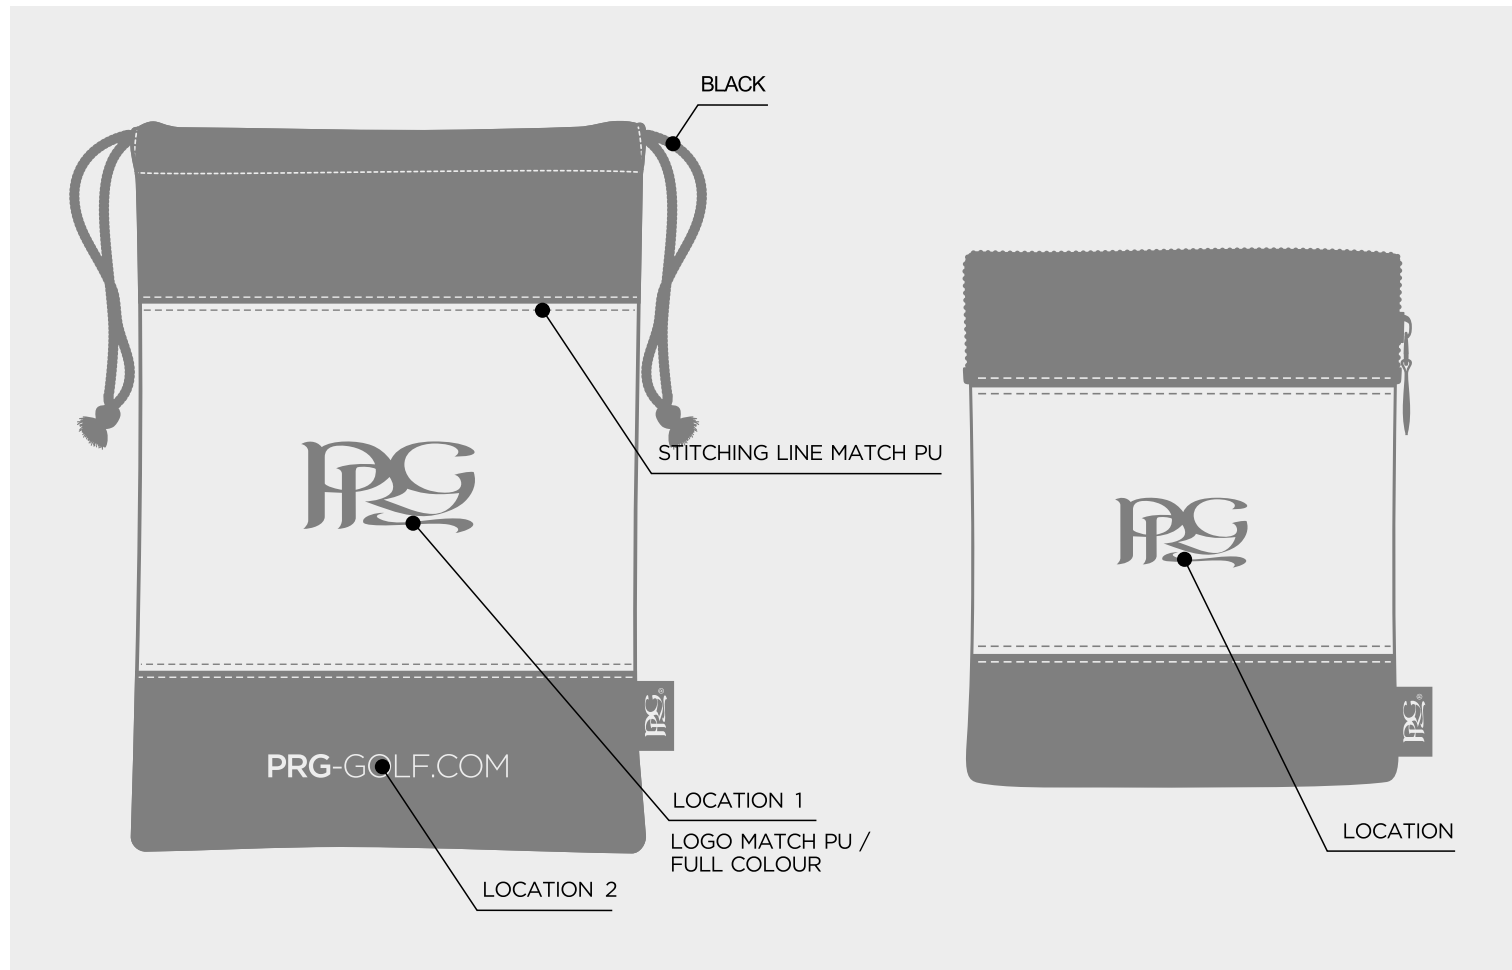

HORIZON WOOD COVER

PRG
COLOUR

HORIZON BLADE PUTTER COVER

PRG COLOUR

HORIZON MALLET PUTTER COVER

HORIZON SPIDER MALLET PUTTER COVER

HORIZON PREMIUM TOTE BAG / POUCH TOTE BAG

HORIZON DELUXE SHOE BAG / IPAD TOTE BAG