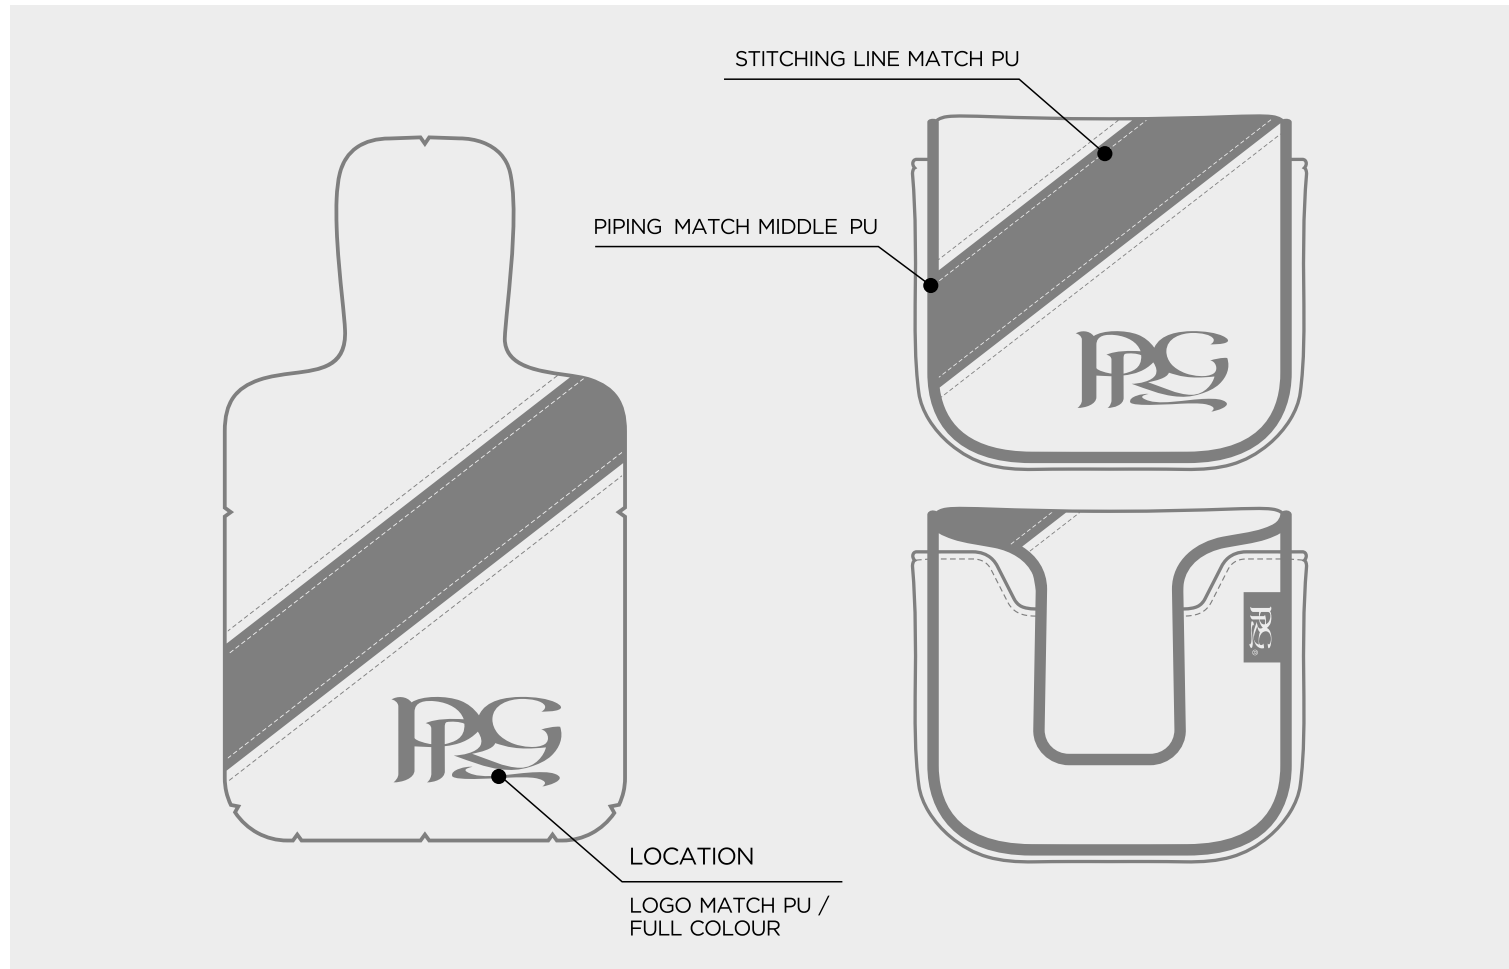

ELITE FUSION PREMIUM SHOE BAG

- 2380C
 - COOL GRAY 10 C
 - RED 186C
 - HUNTER GREEN 567C
 - NAVY 282C
 - 662C
 - BLACK
 - WHITE
- PU COLOUR

ELITE COLLEGE WOOD COVER

ELITE COLLEGE BLADE PUTTER COVER

ELITE COLLEGE SPIDER MALLET PUTTER COVER