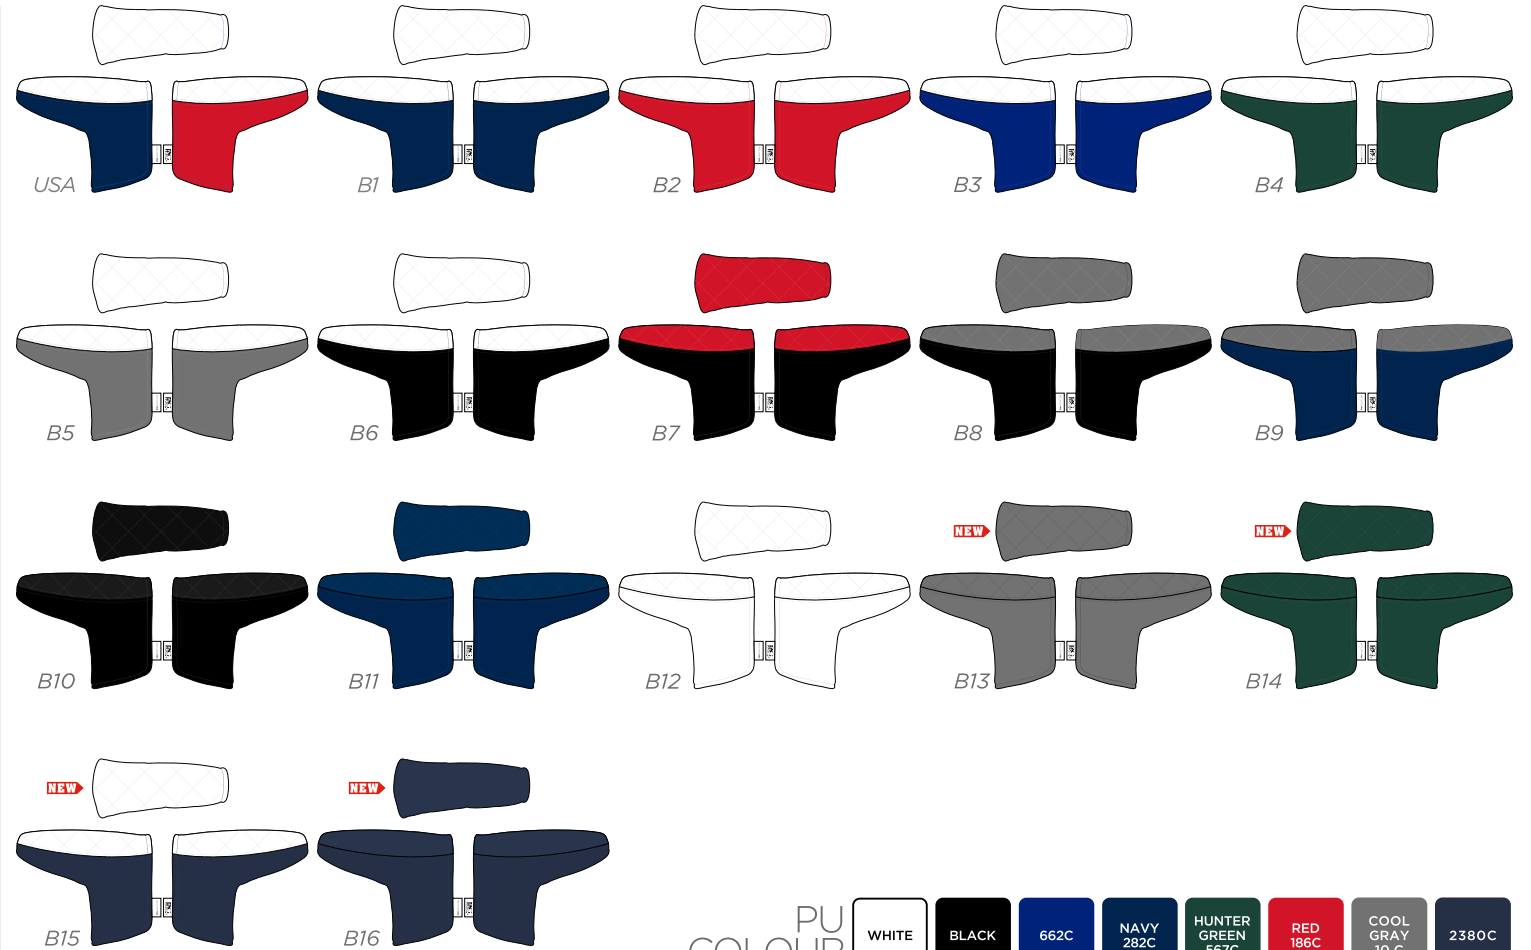

STUDIO COLLECTION PREMIUM TOTE

STUDIO COLLECTION PREMIUM ZIP

STUDIO COLLECTION DELUXE TOTE BAG

STUDIO COLLECTION ALIGNMENT AID COVER

ELITE CONTINENTAL WOOD COVER

ELITE CONTINENTAL BLADE PUTTER COVER

PU COLOUR	WHITE	BLACK	662C	NAVY 282C	HUNTER GREEN 567C	RED 186C	COOL GRAY 10 C	2380C