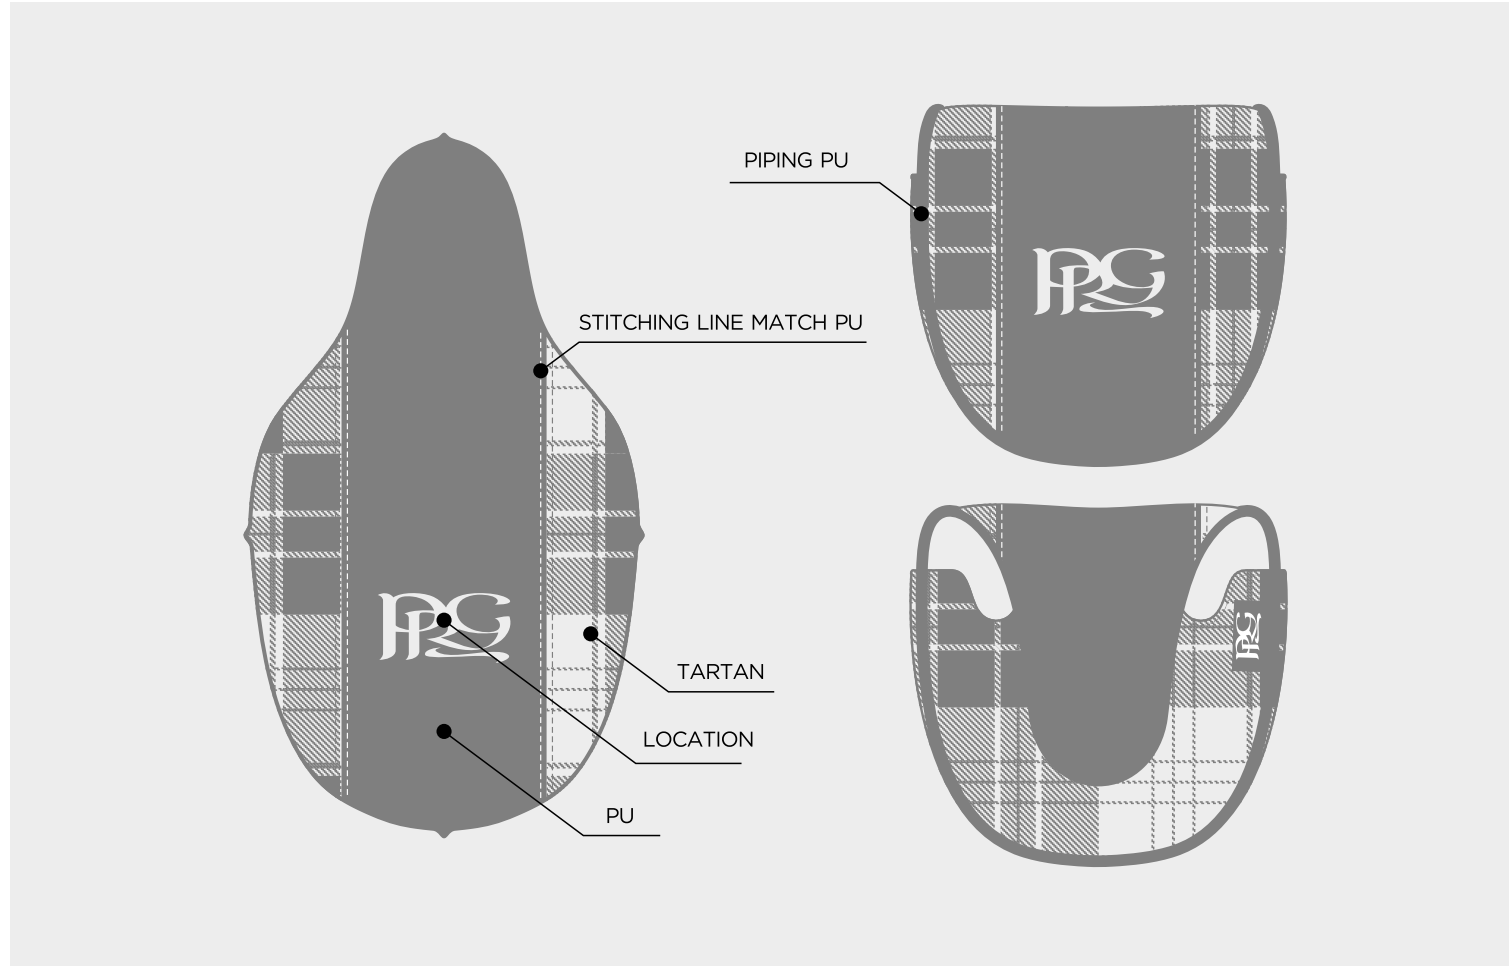

LUNAR TARTAN MALLET PUTTER COVER / SPIDER MALLET

PU COLOUR

BLACK	WHITE	COOL GRAY 10 C	HUNTER GREEN 567C

TARTAN COLOUR

GREEN	BLACK