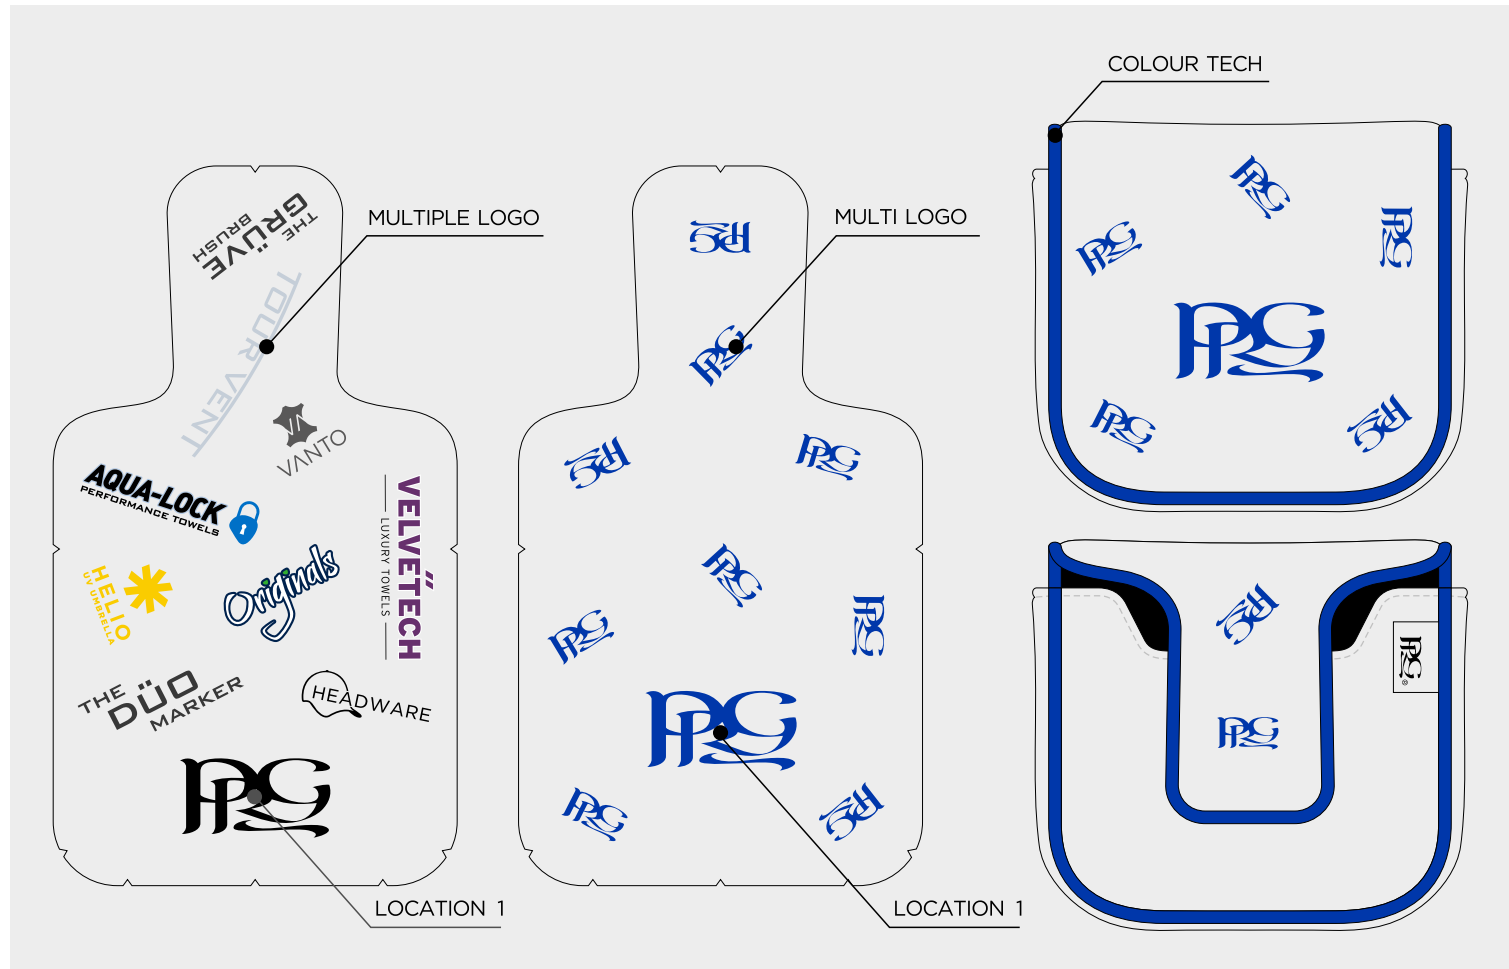

STUDIO COLLECTION PREMIUM TOTE

STUDIO COLLECTION PREMIUM ZIP

STUDIO COLLECTION DELUXE TOTE BAG

STUDIO COLLECTION ALIGNMENT AID COVER

ELITE CONTINENTAL WOOD COVER

ELITE CONTINENTAL BLADE PUTTER COVER

PU COLOUR	WHITE	BLACK	662C	NAVY 282C	HUNTER GREEN 567C	RED 186C	COOL GRAY 10 C	2380C