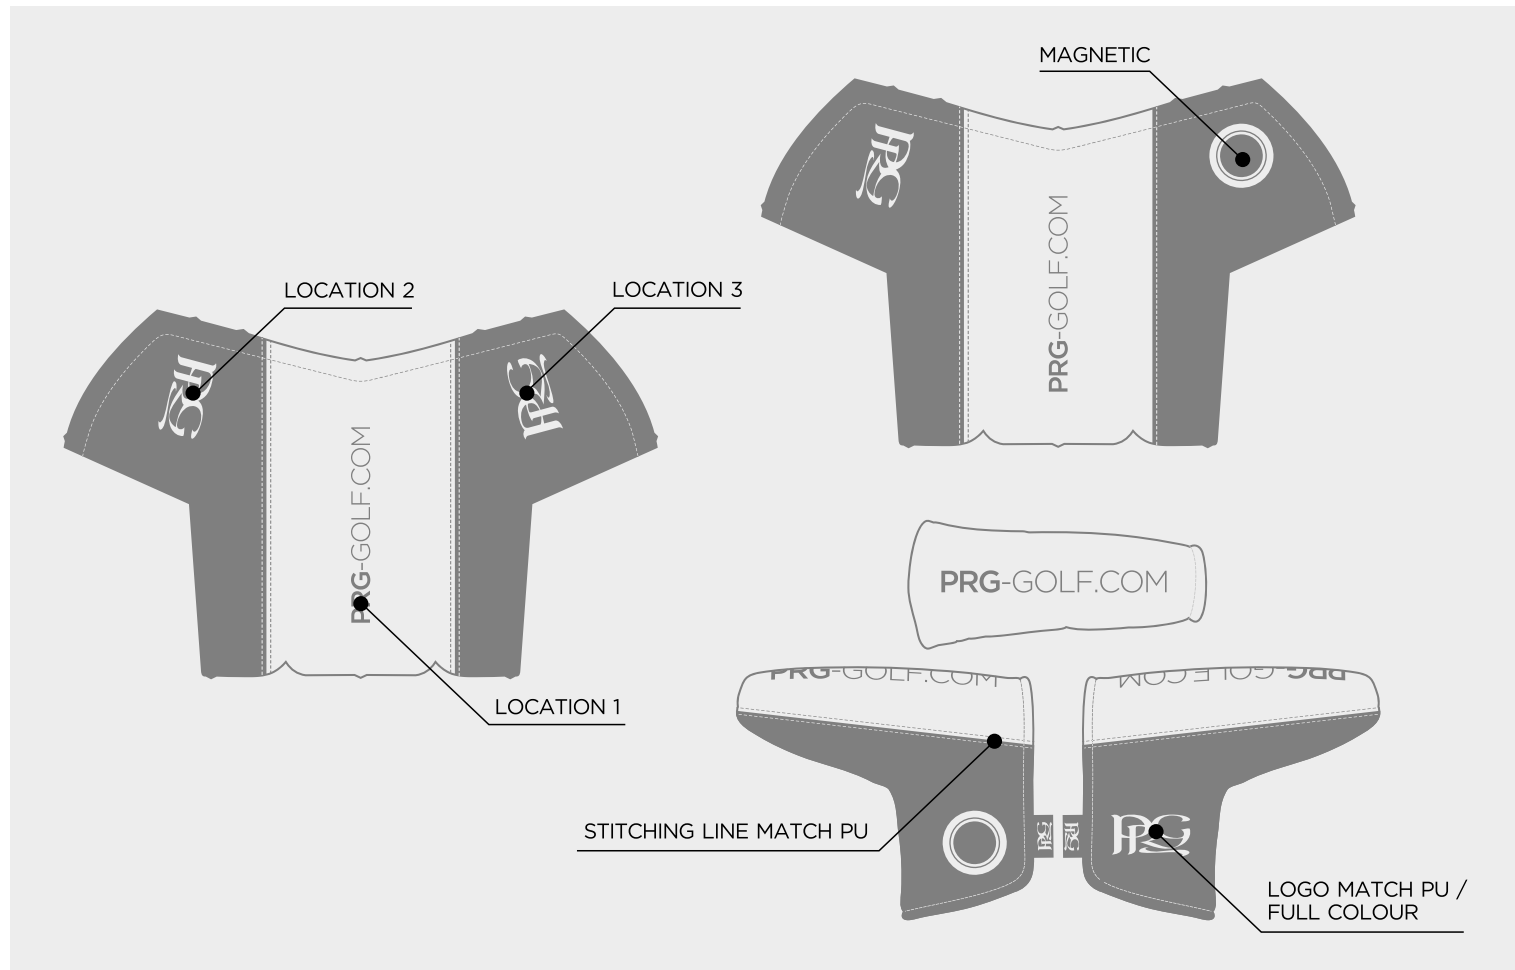

HORIZON BLADE PUTTER COVER

PRG COLOUR