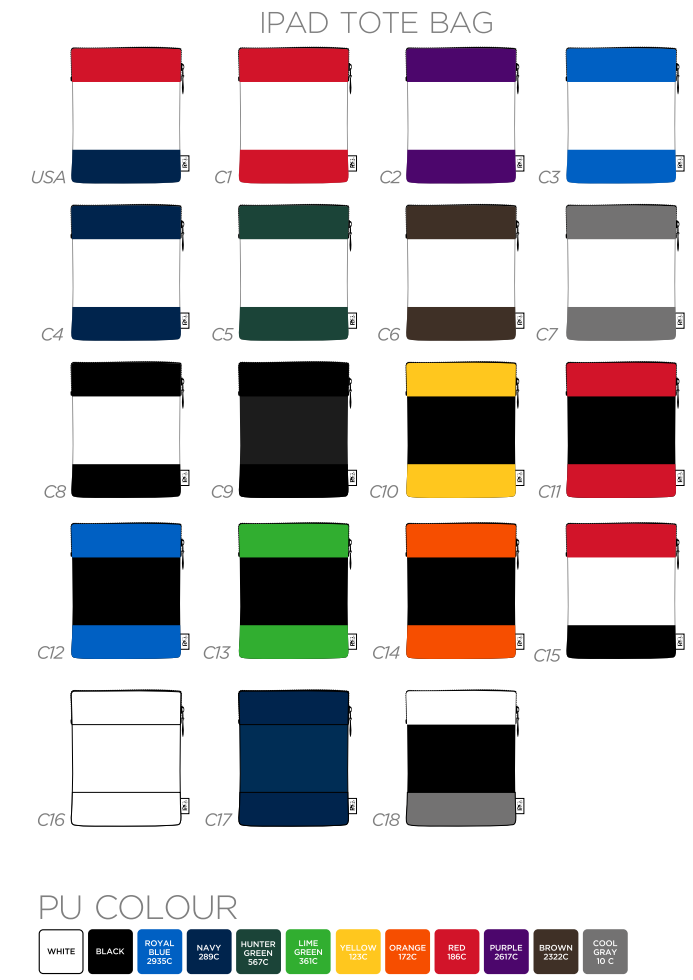

PU COLOUR

WHITE	BLACK	ROYAL BLUE 2935C	286C
PINK 211C	NAVY 289C	HUNTER GREEN 567C	RED 186C
COOL GRAY 10 C	YELLOW 123C		

TRACK BLADE PUTTER COVER

PU COLOUR	WHITE	BLACK	ROYAL BLUE 2935C	286C	PINK 211C	NAVY 289C	HUNTER GREEN 567C	RED 186C	COOL GRAY 10 C	YELLOW 123C

TRACK DELUXE SHOE BAG / IPAD TOTE BAG

TRACK PREMIUM ZIP

- YELLOW 123C
- COY GRAY 10 C
- RED 186C
- HUNTER GREEN 567C
- NAVY 289C
- PINK 211C
- 286C
- ROYAL BLUE 2935C
- BLACK
- WHITE

PU COLOUR

TRACK PREMIUM SHOE BAG

HORIZON WOOD COVER

PRG
COLOUR

HORIZON BLADE PUTTER COVER

PRG COLOUR

HORIZON MALLET PUTTER COVER

HORIZON SPIDER MALLET PUTTER COVER

HORIZON PREMIUM TOTE BAG / POUCH TOTE BAG

HORIZON DELUXE SHOE BAG / IPAD TOTE BAG

HORIZON TOTE WINE BAG / DELUXE TOTE BAG

WINE TOTE BAG

DELUXE TOTE BAG

PU COLOUR

WHITE	BLACK	ROYAL BLUE 2955C	NAVY 289C	HUNTER GREEN 567C	LIME GREEN 561C	YELLOW 123C	ORANGE 172C	RED 186C	PURPLE 2817C	BROWN 2322C	COOL GRAY 10 C
-------	-------	------------------	-----------	-------------------	-----------------	-------------	-------------	----------	--------------	-------------	----------------