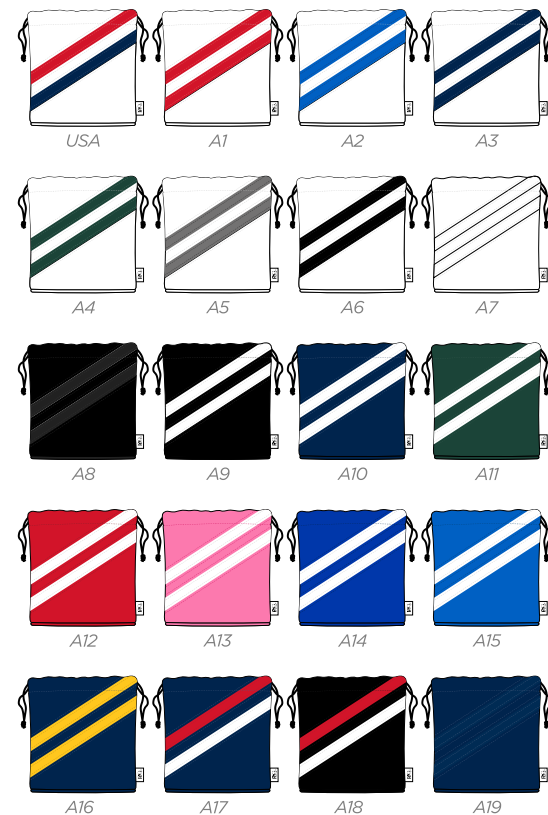

PU COLOUR

WHITE	BLACK	ROYAL BLUE 2935C	286C
PINK 211C	NAVY 289C	HUNTER GREEN 567C	RED 186C
COOL GRAY 10 C	YELLOW 123C		

TRACK BLADE PUTTER COVER

PU COLOUR	WHITE	BLACK	ROYAL BLUE 2935C	286C	PINK 211C	NAVY 289C	HUNTER GREEN 567C	RED 186C	COOL GRAY 10 C	YELLOW 123C

TRACK MALLET PUTTER COVER

TRACK SPIDER MALLET

TRACK ALIGNMENT AID COVER

- YELLOW 123C
- COY GRAY 10 C
- RED 186C
- HUNTER GREEN 567C
- NAVY 289C
- PINK 211C
- ROYAL BLUE 2935C
- BLACK
- WHITE

PU
COLOUR

TRACK PREMIUM TOTE BAG / POUCH TOTE BAG