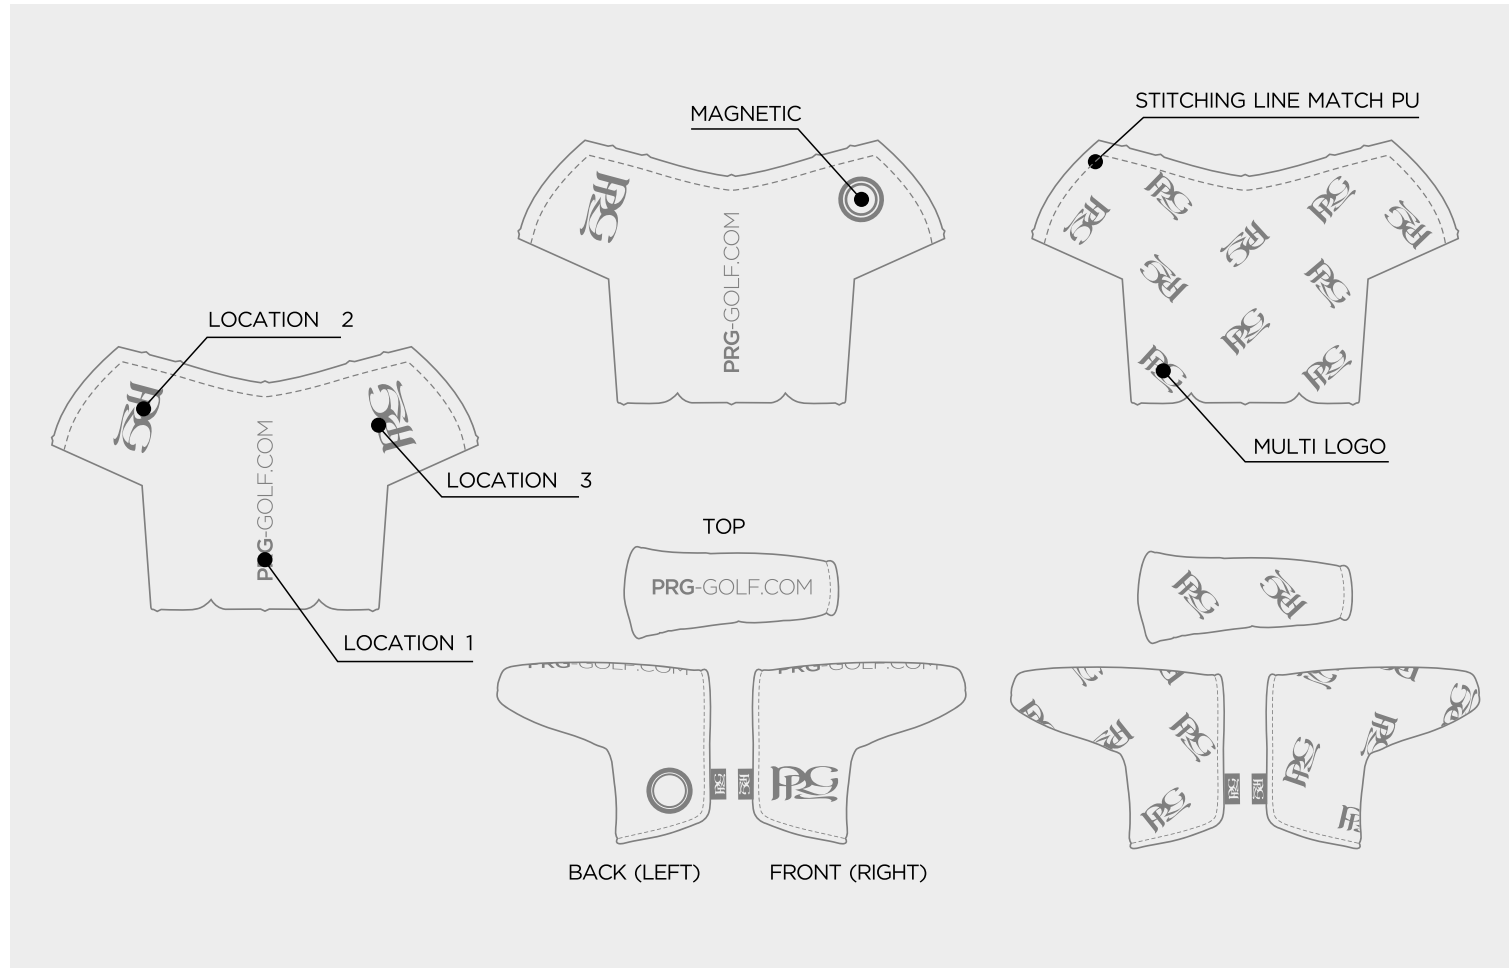

MALLET PUTTER COVER

SPIDER MALLET

LOCATION 1

LOCATION 2

MULTI LOGO

PIPING MATCH FRONT

ALIGNMENT AID COVER

ALIGNMENT AID COVER