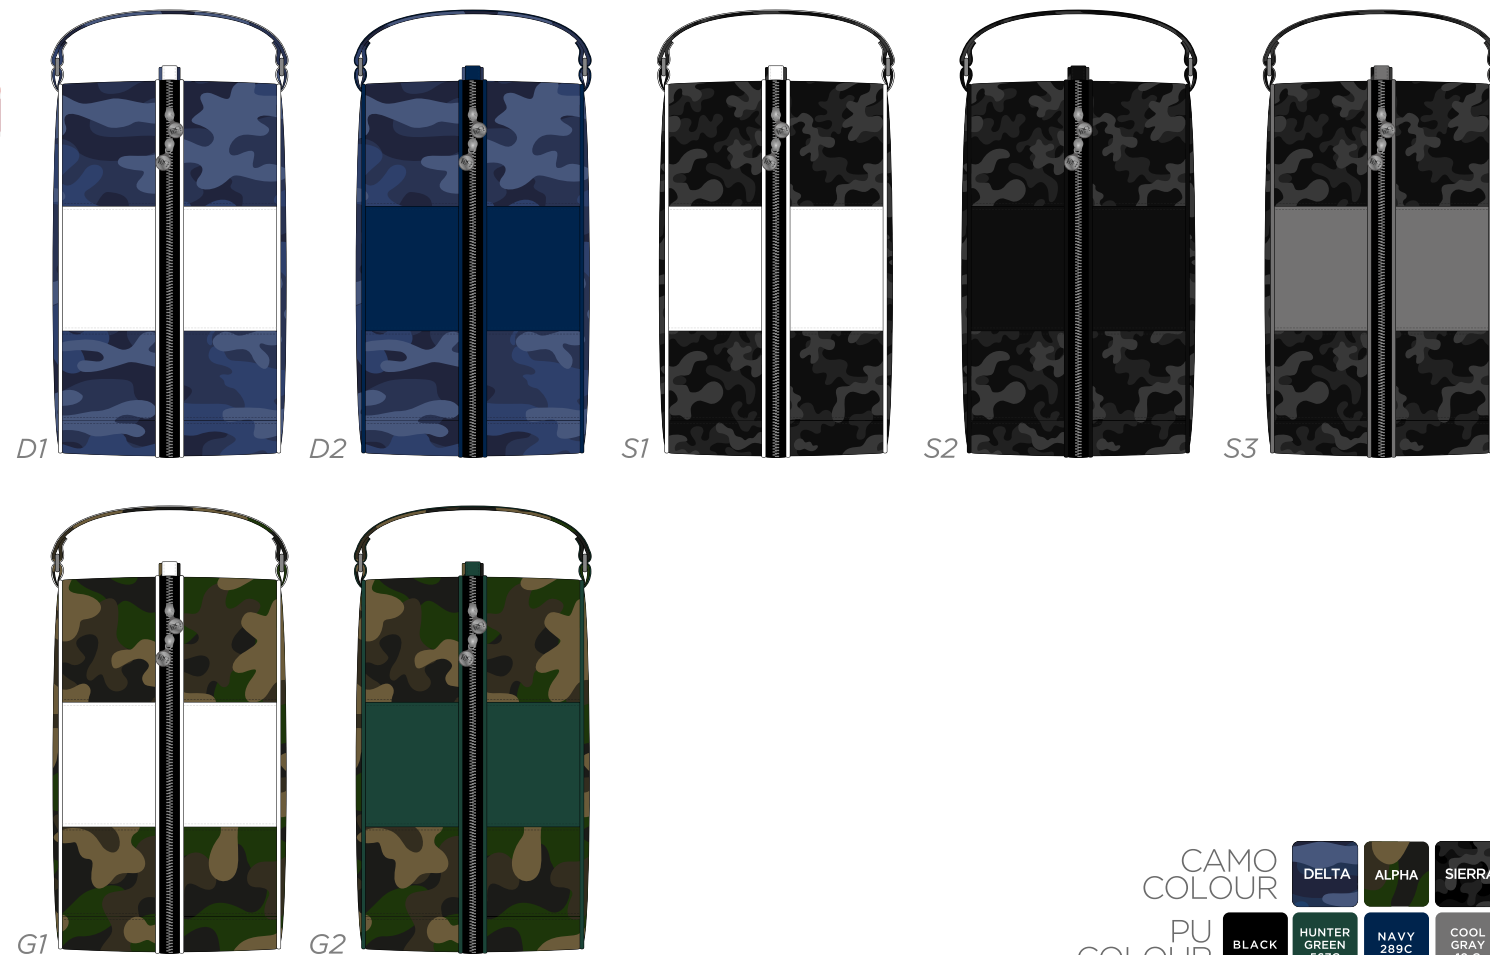

G2

ELITE CAMO PREMIUM ZIP

CAMO COLOUR	DELTA	ALPHA	SIERRA
	PU COLOUR	BLACK	NAVY GRAY 10 C
	HUNTER GREEN 567C	NAVY 289C	COOL GRAY 10 C

ELITE CAMO PREMIUM SHOE BAG

NEW

CAMO COLOUR	DELTA	ALPHA	SIERRA	
	PU COLOUR	BLACK	HUNTER GREEN 567C	NAVY 289C