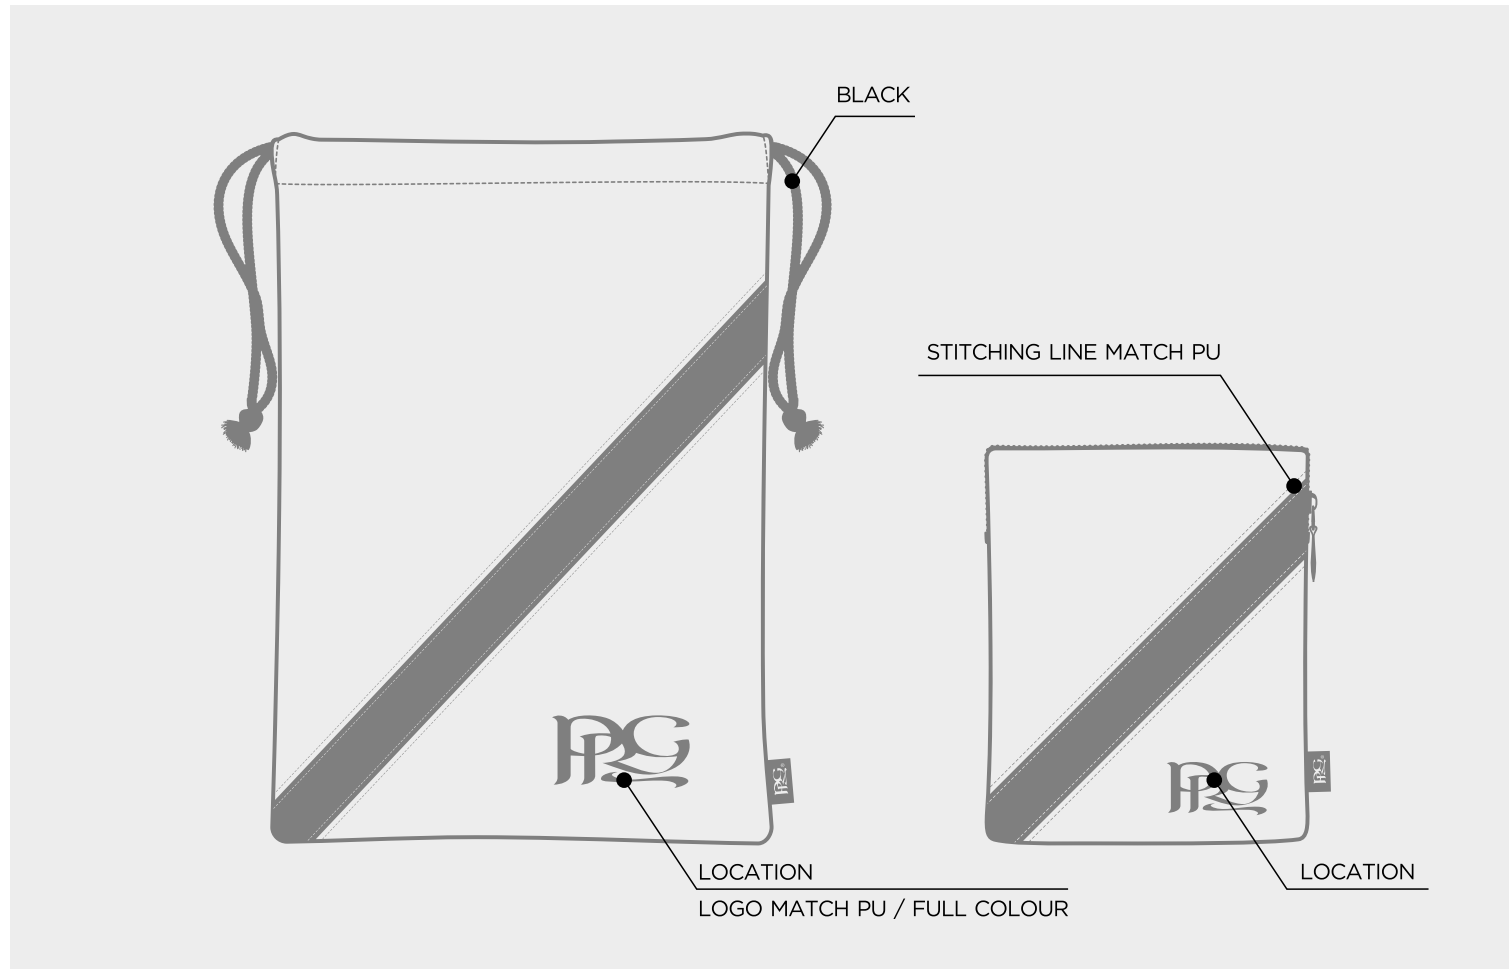

ELITE COLLEGE PREMIUM TOTE BAG / POUCH TOTE BAG

ELITE COLLEGE DELUXE SHOE BAG / IPAD TOTE BAG

ELITE COLLEGE PREMIUM SHOE BAG

LOCATION

LOGO MATCH PU /
FULL COLOUR

PIPING MATCH
MIDDLE PU

STITCHING LINE
MATCH PU