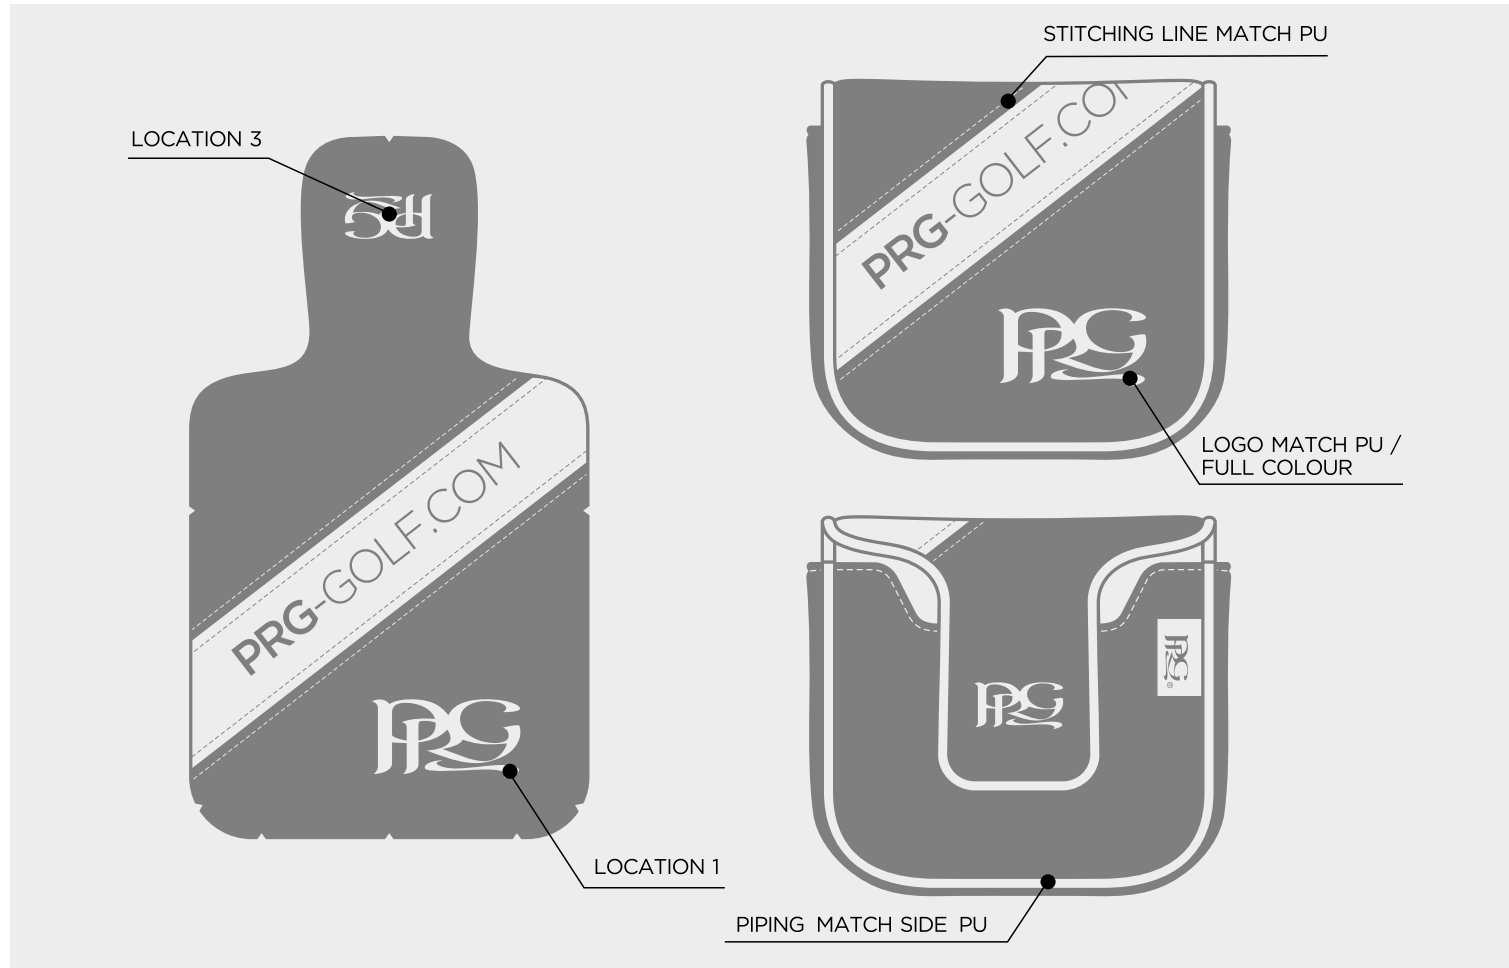

COLLEGE SPIDER MALLET PUTTER COVER