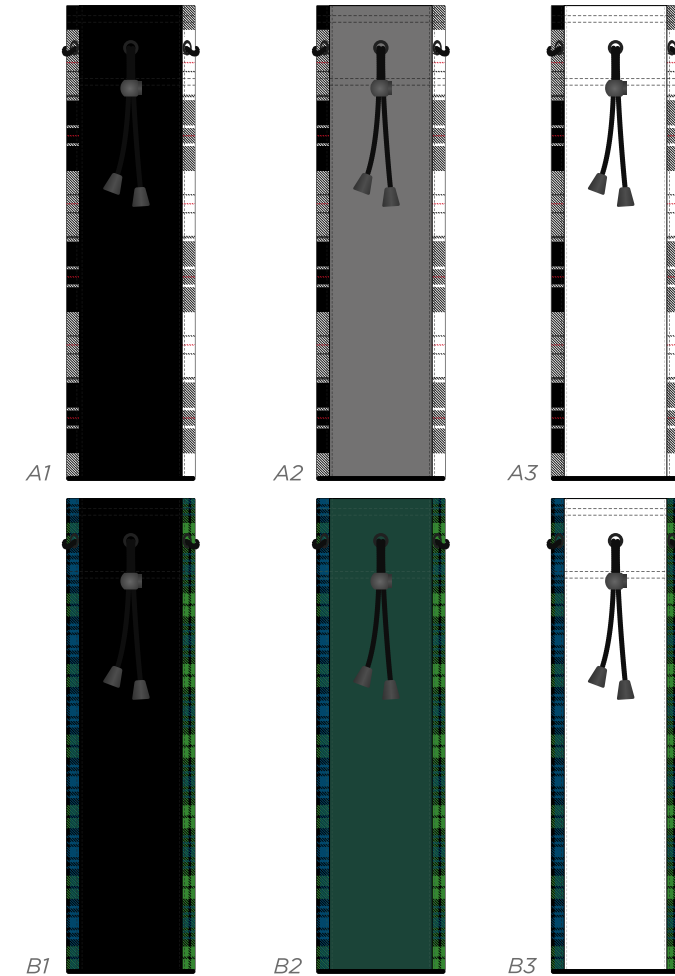

LUNAR TARTAN MALLET PUTTER COVER / SPIDER MALLET

PU COLOUR

BLACK	WHITE	COOL GRAY 10 C	HUNTER GREEN 567C
-------	-------	----------------	-------------------

TARTAN COLOUR

GREEN	BLACK
-------	-------

LUNAR TARTAN PREMIUM TOTE BAG / POUCH TOTE BAG

LUNAR TARTAN SHOE BAG / IPAD TOTE BAG

PU COLOUR

- BLACK
- WHITE
- COOL GRAY
10 C
- HUNTER GREEN
567C

TARTAN COLOUR

- GREEN
- BLACK

LUNAR TARTAN WINE TOTE / DELUXE TOTE

TARTAN COLOUR	
GREEN	BLACK
PU COLOUR	
BLACK	WHITE
COOL GRAY 10 C	HUNTER GREEN 567C

PREMIUM SHOE BAG

PU COLOUR	WHITE	BLACK	NAVY 289C	HUNTER GREEN 567C	RED 186C	BROWN 2322C	COOL GRAY 10 C

BARREL BAG

ELITE COLOUR

BLACK

2380C

WEEKENDER BAG

ELITE COLOUR

BLACK

2380C

PREMIUM SCORECARD HOLDER EMBROIDERED

PREMIUM SCORECARD HOLDER

PREMIUM SCORECARD HOLDER EMBOSSED

PREMIUM SCORECARD HOLDER

COURSE YARDAGE BOOK EMBROIDERED

COLOUR TECH YARDAGE BOOK