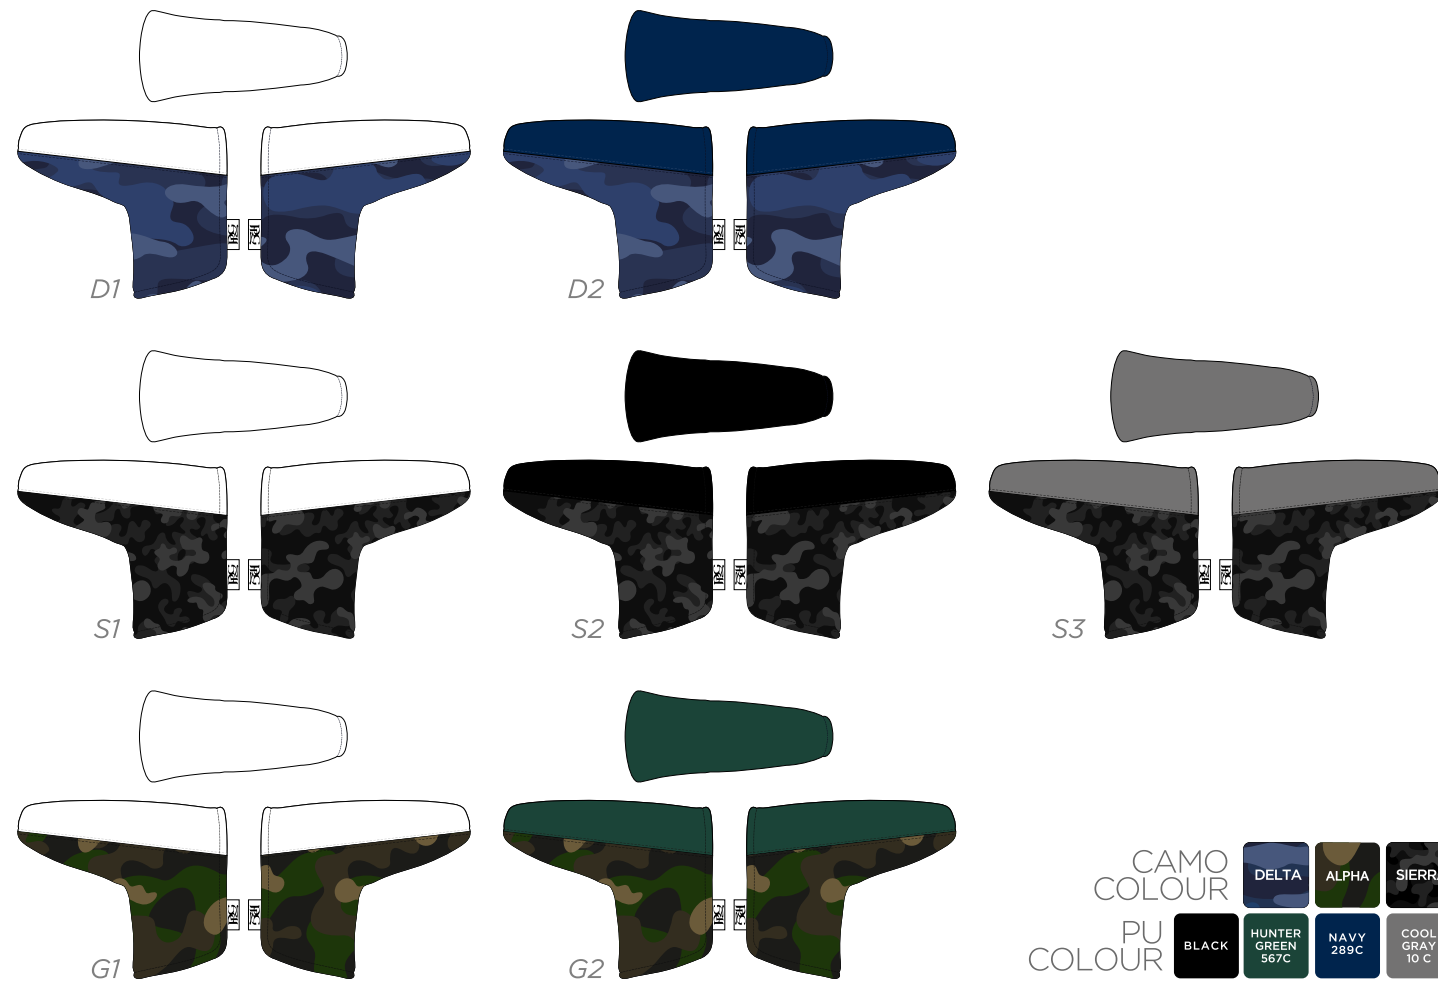

DELUXE TOTE BAG

GREY

BLACK

ROYAL BLUE

NAVY

DELUXE SHOE BAG

GREY

BLACK

ELITE CAMO WOOD COVER

CAMO COLOUR	DELTA	ALPHA	SIERRA		
	PU COLOUR	BLACK	HUNTER GREEN 567C	NAVY 289C	COOL GRAY 10 C

ELITE CAMO BLADE PUTTER COVER

ELITE CAMO MALLET PUTTER COVER

ELITE CAMO SPIDER MALLET

ELITE CAMO ALIGNMENT AID COVER