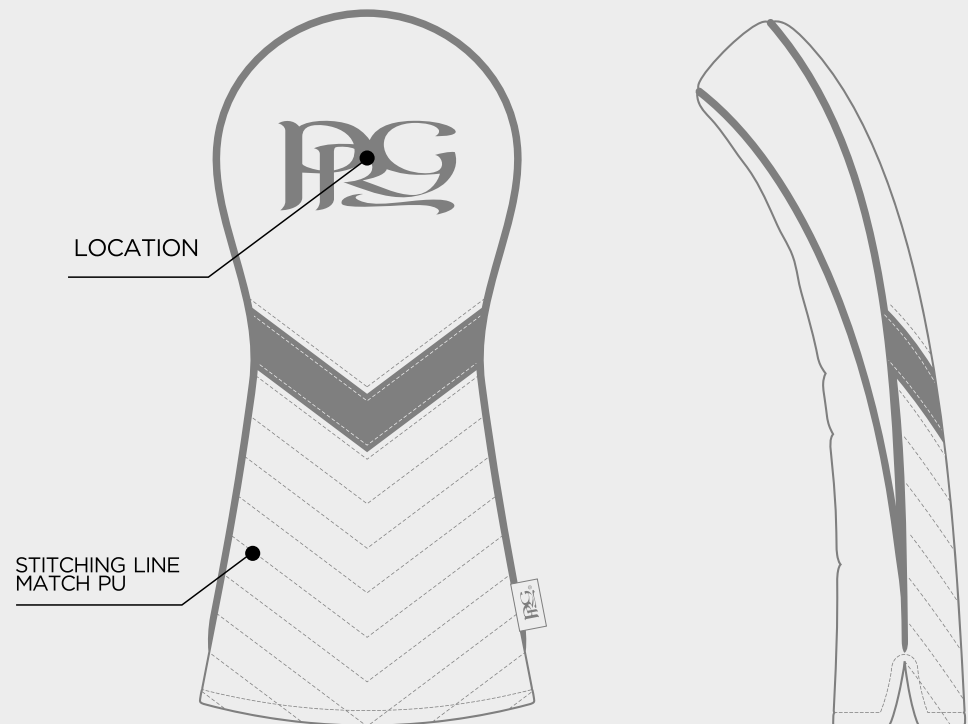

ELITE CONTINENTAL LARGE TOTE BAG

ELITE CONTINENTAL PREMIUM ZIP

ELITE CONTINENTAL LUXURY ZIP TOTE

LUXURY TWIN ZIP TOTE

LUXURY SINGLE ZIP TOTE

PU COLOUR	WHITE	BLACK	662C	NAVY 282C	HUNTER GREEN 567C	RED 186C	COOL GRAY 10 C	2380C

ELITE FUSION WOOD COVER

ELITE FUSION BLADE PUTTER COVER

PU COLOUR	WHITE	BLACK	662C	NAVY 282C	HUNTER GREEN 567C	RED 186C	COOL GRAY 10 C	2380C
	White swatch	Black swatch	662C swatch	NAVY 282C swatch	HUNTER GREEN 567C swatch	RED 186C swatch	COOL GRAY 10 C swatch	2380C swatch