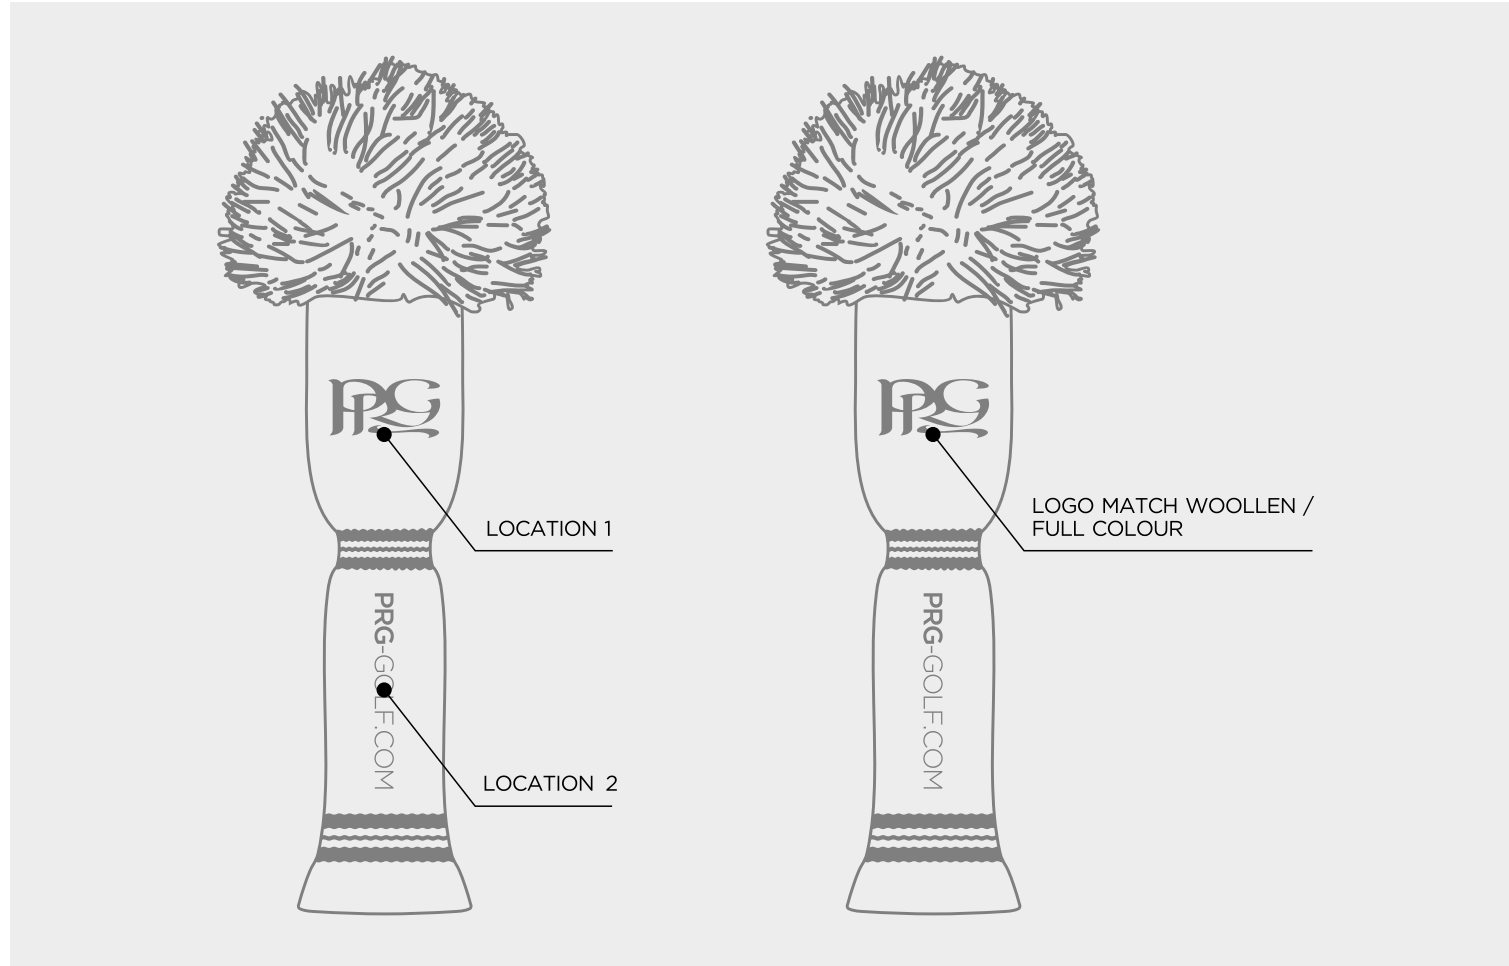

POMPOM HEADCOVER