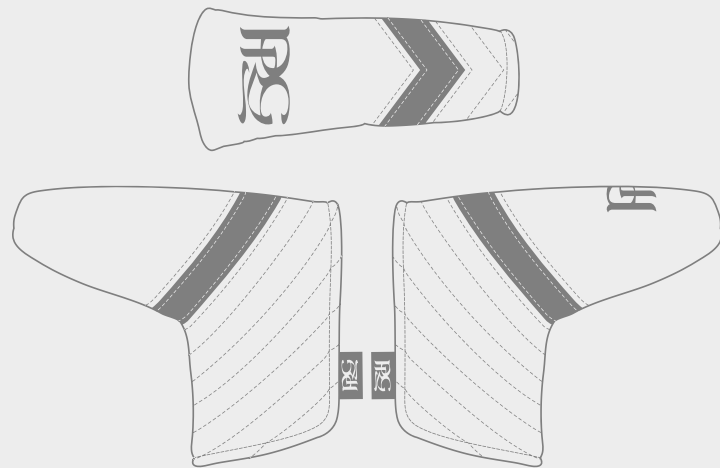

ELITE CONTINENTAL MALLET PUTTER COVER / SPIDER MALLET

PU COLOUR	WHITE	BLACK	662C	NAVY 282C	HUNTER GREEN 567C	RED 186C	COOL GRAY 10 C	2380C

ELITE CONTINENTAL ALIGNMENT AID COVER

PU COLOUR	WHITE	BLACK	662C	NAVY 282C	HUNTER GREEN 567C	RED 186C	COOL GRAY 10 C	2380C

ELITE CONTINENTAL LARGE TOTE BAG

ELITE CONTINENTAL PREMIUM ZIP

ELITE CONTINENTAL LUXURY ZIP TOTE

LUXURY TWIN ZIP TOTE

LUXURY SINGLE ZIP TOTE

PU COLOUR	WHITE	BLACK	662C	NAVY 282C	HUNTER GREEN 567C	RED 186C	COOL GRAY 10 C	2380C

ELITE FUSION WOOD COVER

ELITE FUSION BLADE PUTTER COVER

PU COLOUR	WHITE	BLACK	662C	NAVY 282C	HUNTER GREEN 567C	RED 186C	COOL GRAY 10 C	2380C
	White swatch	Black swatch	662C swatch	NAVY 282C swatch	HUNTER GREEN 567C swatch	RED 186C swatch	COOL GRAY 10 C swatch	2380C swatch