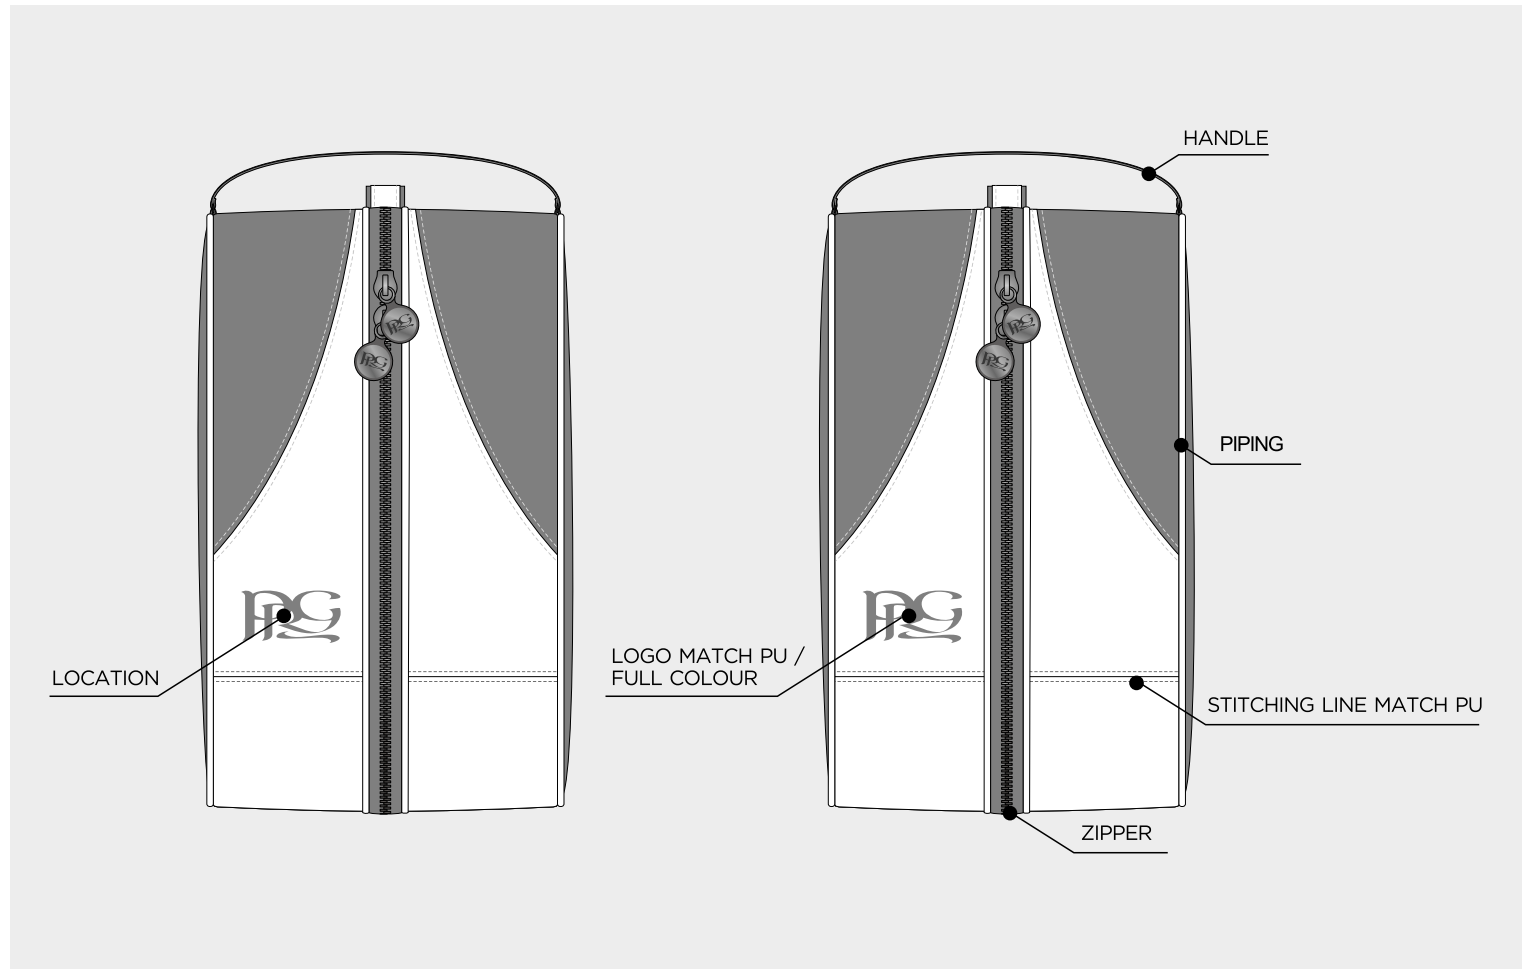

PREMIUM SHOE BAG

PU COLOUR	WHITE	BLACK	NAVY 289C	HUNTER GREEN 567C	RED 186C	BROWN 2322C	COOL GRAY 10 C