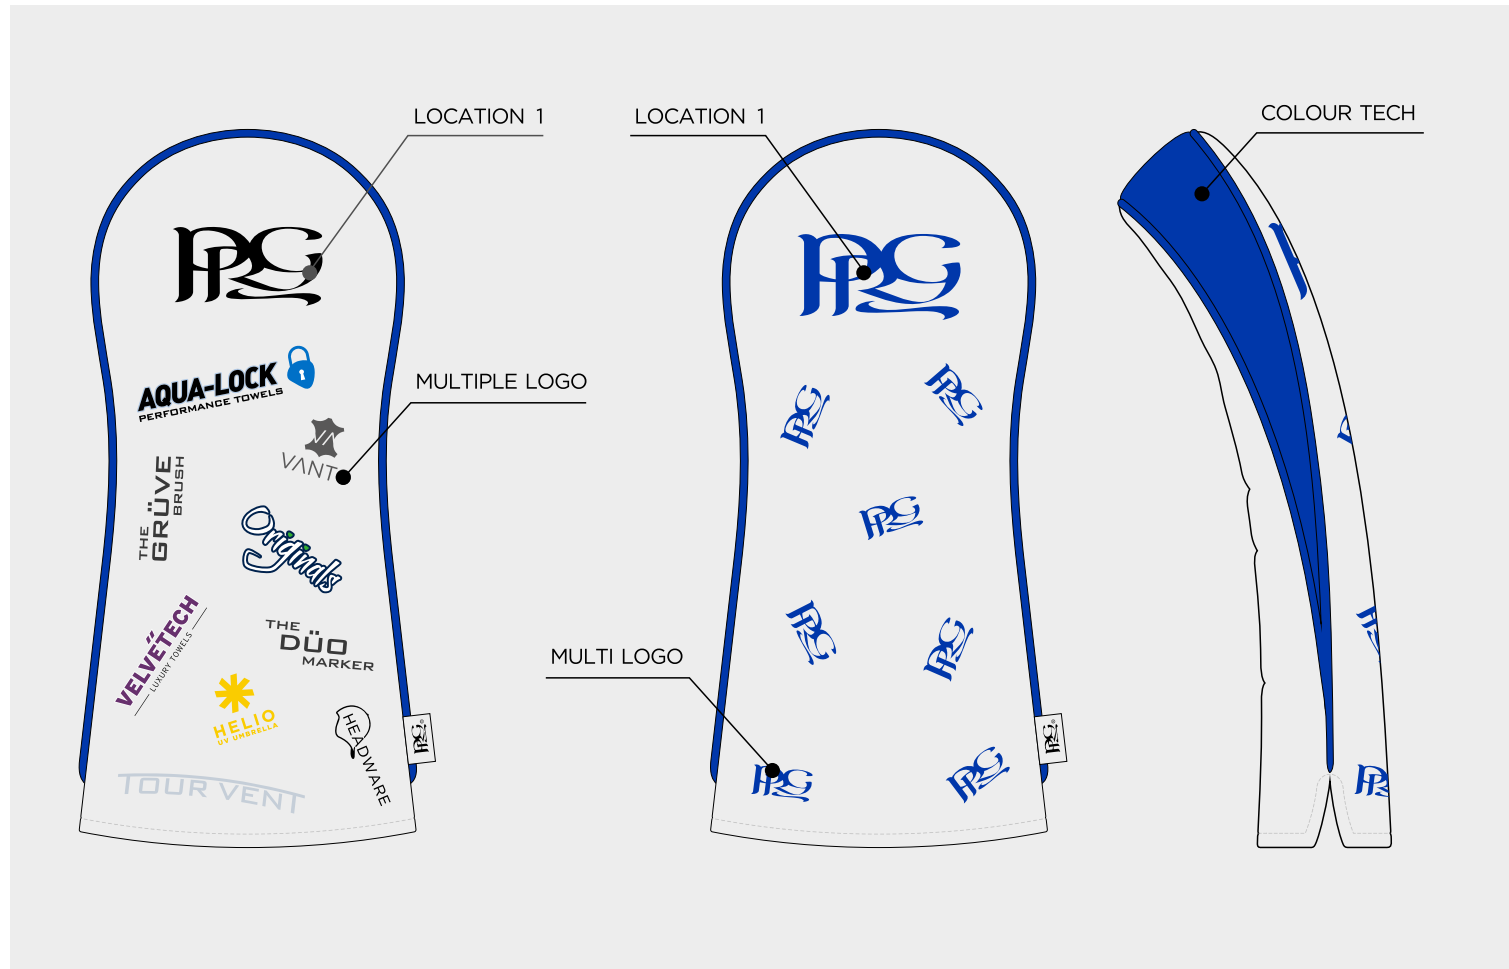

STUDIO COLLECTION WOOD COVER