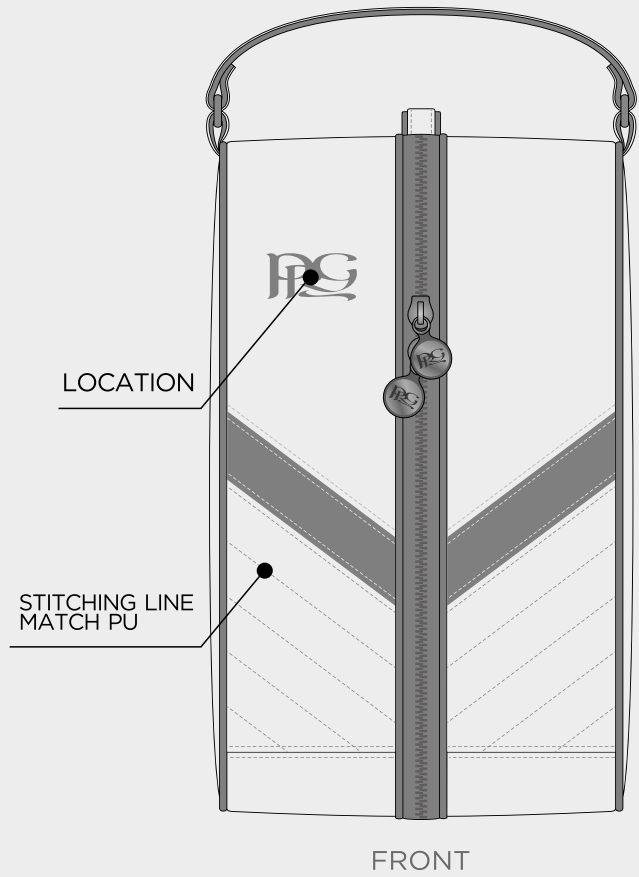

ELITE FUSION PREMIUM SHOE BAG

1. 2380C
   - COOL GRAY 10 C
   - RED 186C
   - HUNTER GREEN 567C
   - NAVY 282C
   - 662C
   - BLACK
   - WHITE
2. PU COLOUR