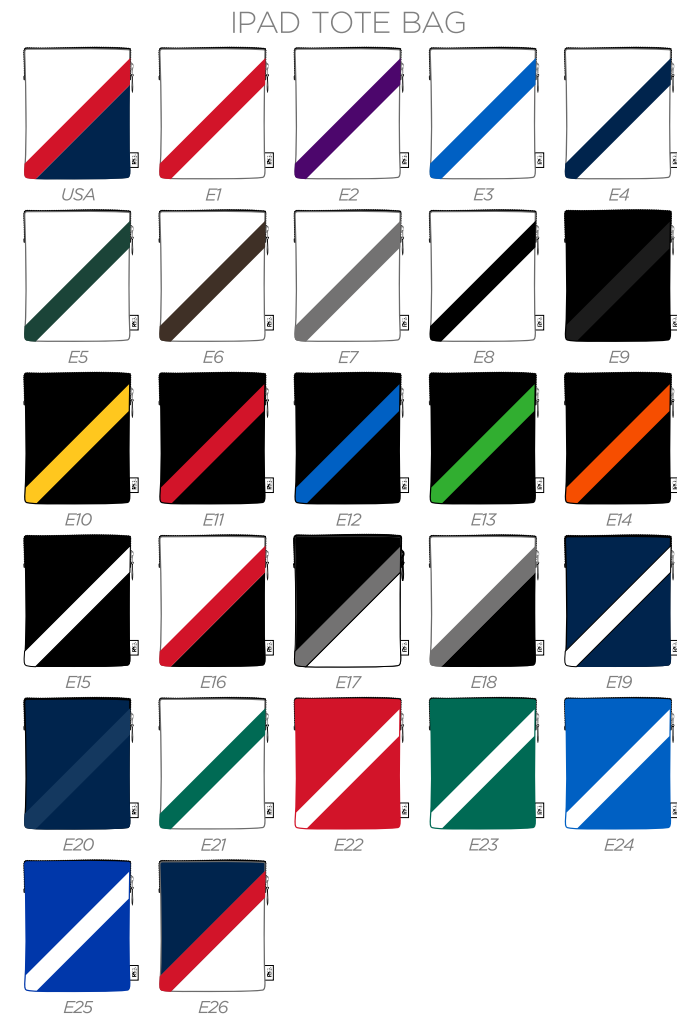

2380C

COOL
GRAY
10 C

RED
186C

HUNTER
GREEN
567C

NAVY
282C

662C

BLACK

WHITE

PU
COLOUR

ELITE COLLEGE TOTE WINE BAG / DELUXE TOTE BAG

PU COLOUR	
WHITE	BLACK
662C	
NAVY 282C	HUNTER GREEN 567C
RED 186C	COOL GRAY 10 C
	2380C

ELITE COLLEGE PREMIUM ZIP

COLLEGE WOOD COVER

PU COLOUR

WHITE	BLACK	ROYAL BLUE 2935C	NAVY 299C
HUNTER GREEN 567C	LIME GREEN 361C	YELLOW 103C	ORANGE 172C
RED 186C	PURPLE 2617C	BROWN 2322C	COOL GRAY 10 C
342C	286C		

Options shown: USA, E1, E2, E3, E4, E5, E6, E7, E8, E9, E10, E11, E12, E13, E14, E15, E16, E17, E18, E19, E20, E21, E22, E23, E24, E25, E26.

COLLEGE MALLET PUTTER COVER

COLLEGE SPIDER MALLET PUTTER COVER

COLLEGE ALIGNMENT AID COVER

COLLEGE PREMIUM TOTE BAG / POUCH TOTE BAG

COLLEGE DELUXE SHOE BAG / IPAD TOTE BAG

COLLEGE TOTE WINE BAG / DELUXE TOTE BAG

WINE TOTE BAG

DELUXE TOTE BAG

COLLEGE PREMIUM ZIP

TRACK WOOD COVER