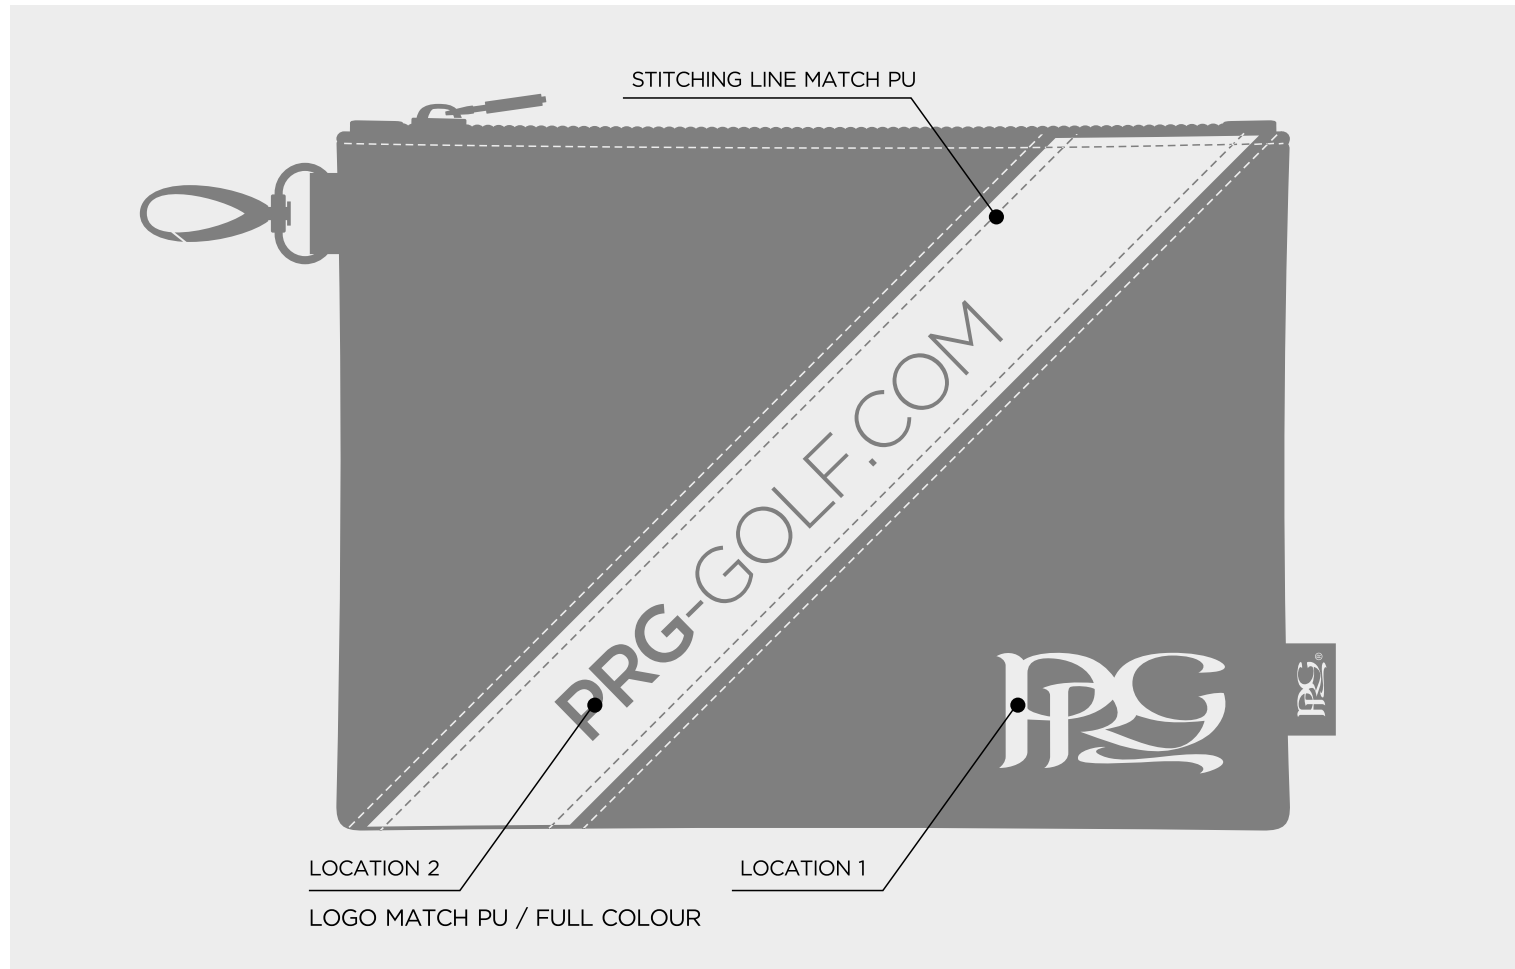

COLLEGE ALIGNMENT AID COVER

COLLEGE PREMIUM TOTE BAG / POUCH TOTE BAG

COLLEGE DELUXE SHOE BAG / IPAD TOTE BAG

COLLEGE TOTE WINE BAG / DELUXE TOTE BAG

WINE TOTE BAG

DELUXE TOTE BAG

COLLEGE PREMIUM ZIP

TRACK WOOD COVER