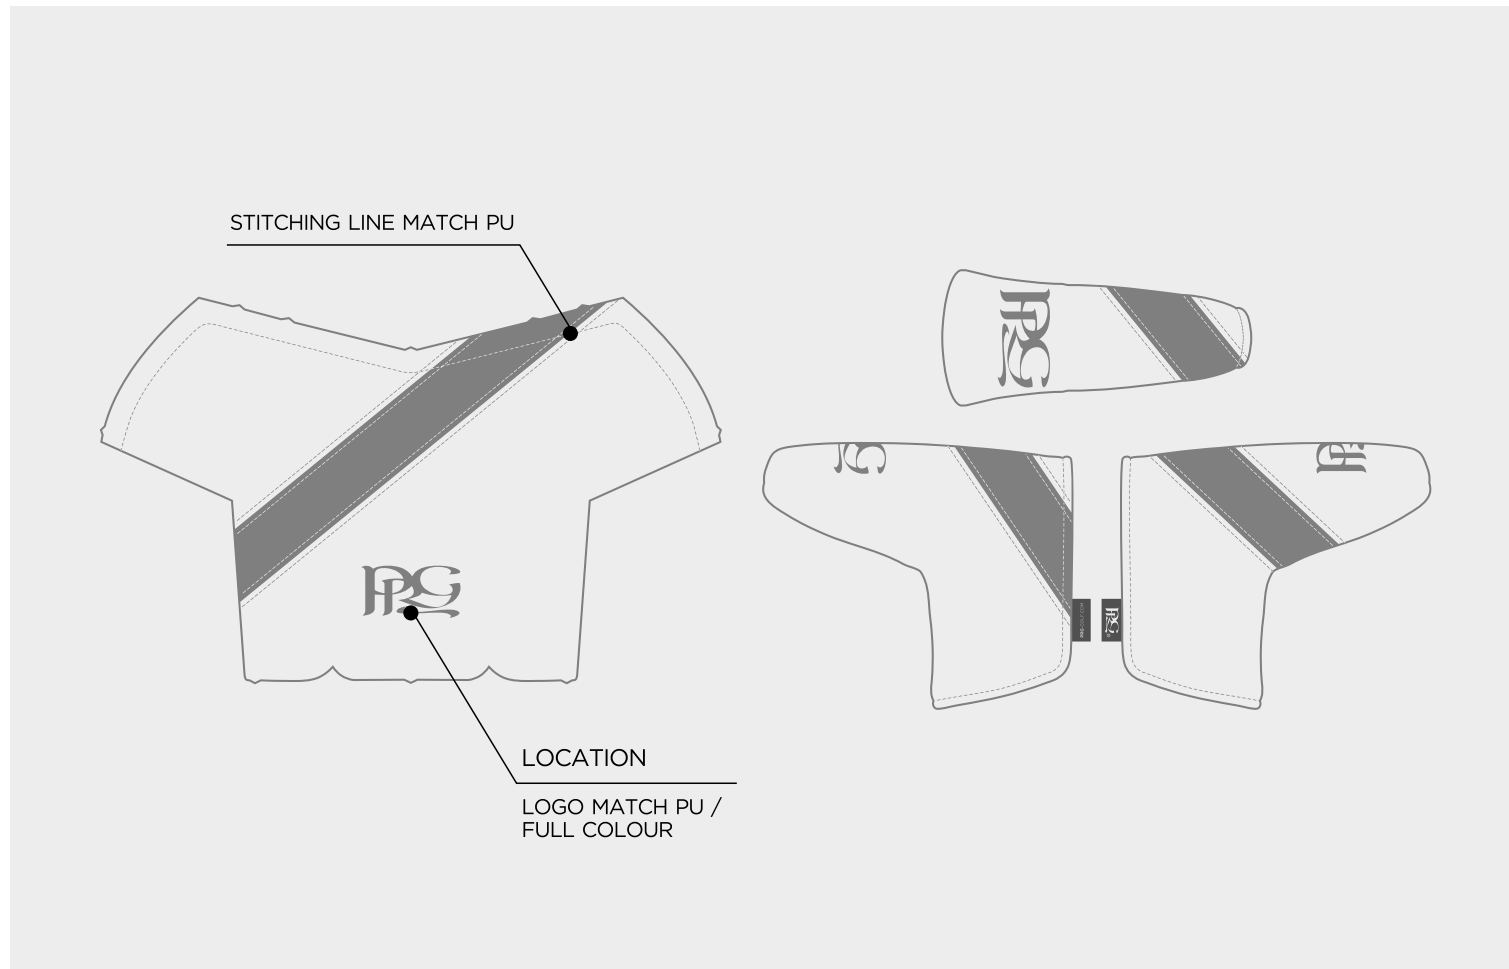

ELITE FUSION PREMIUM SHOE BAG

- 2380C
 - COOL GRAY 10 C
 - RED 186C
 - HUNTER GREEN 567C
 - NAVY 282C
 - 662C
 - BLACK
 - WHITE
- PU COLOUR

ELITE COLLEGE WOOD COVER

ELITE COLLEGE BLADE PUTTER COVER

ELITE COLLEGE SPIDER MALLET PUTTER COVER