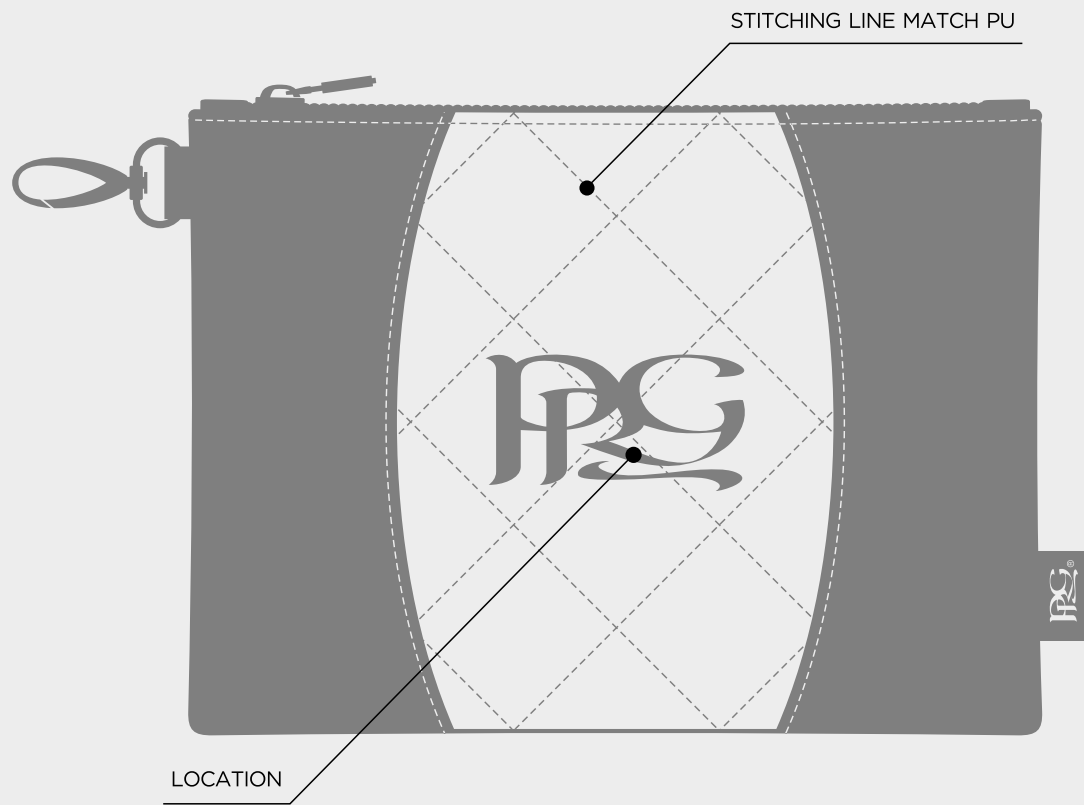

ELITE CONTINENTAL PREMIUM ZIP