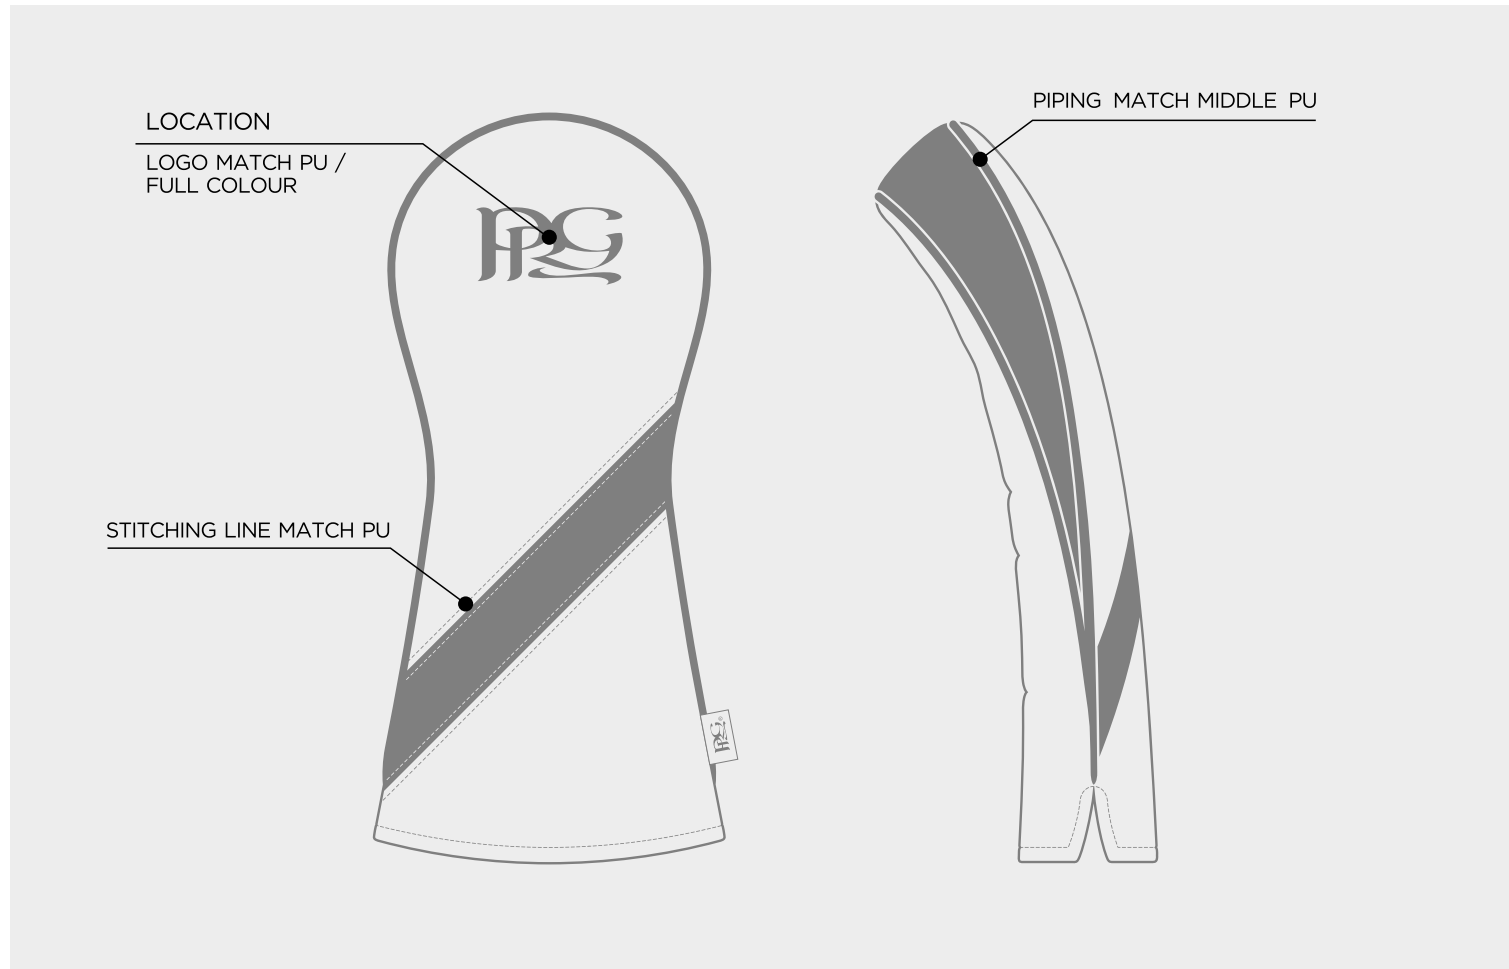

ELITE COLLEGE WOOD COVER