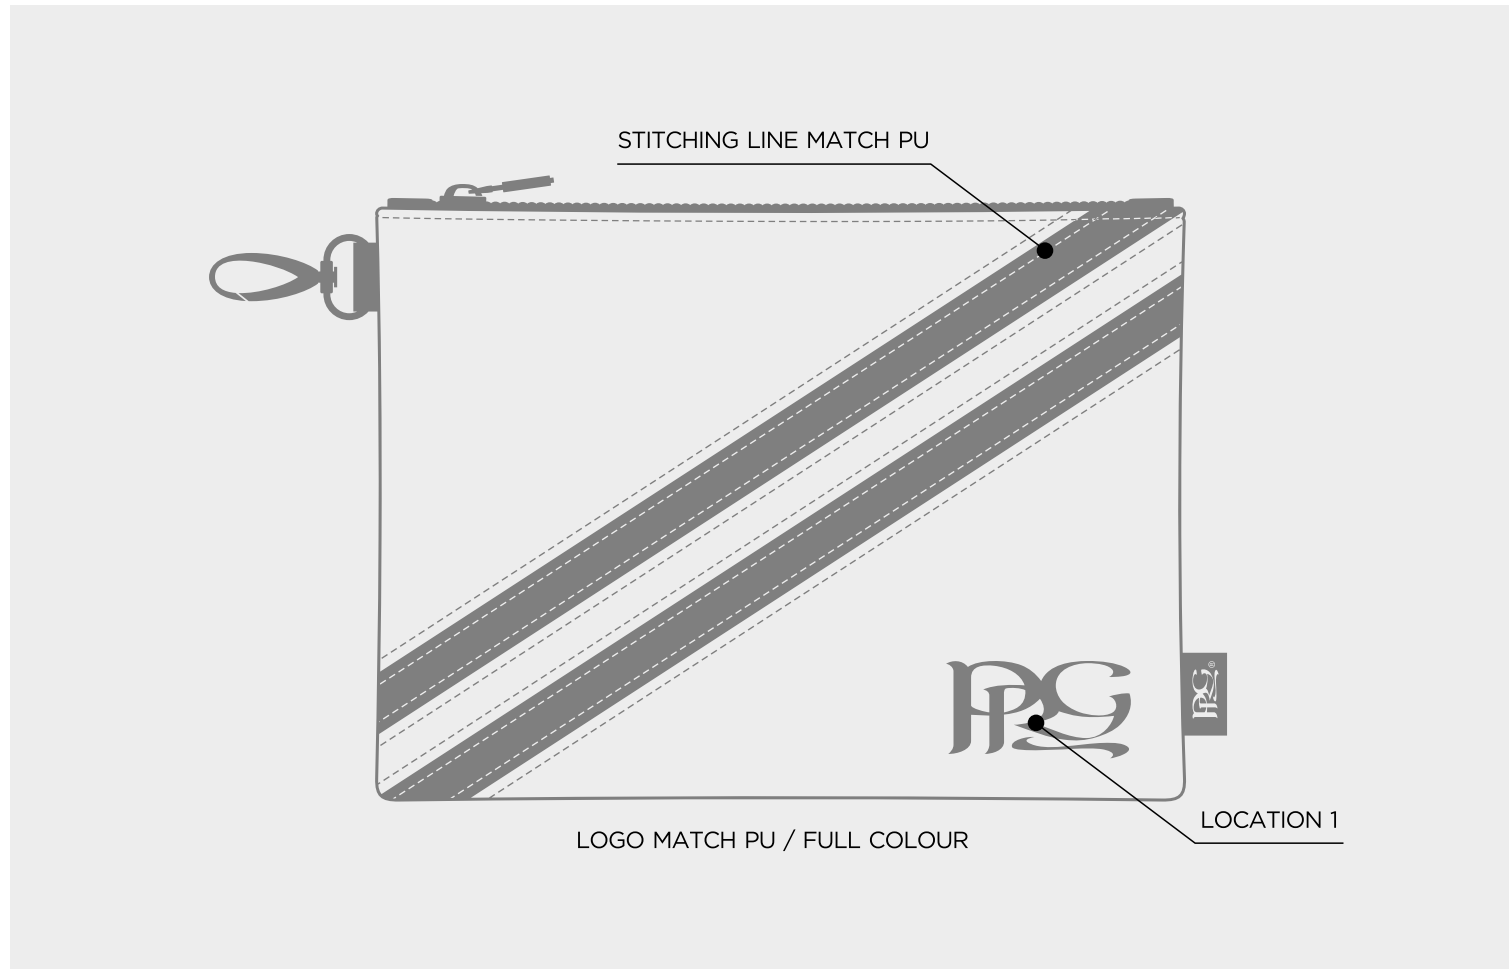

TRACK PREMIUM ZIP

- YELLOW 123C
- COY GRAY 10 C
- RED 186C
- HUNTER GREEN 567C
- NAVY 289C
- PINK 211C
- 286C
- ROYAL BLUE 2935C
- BLACK
- WHITE

PU COLOUR