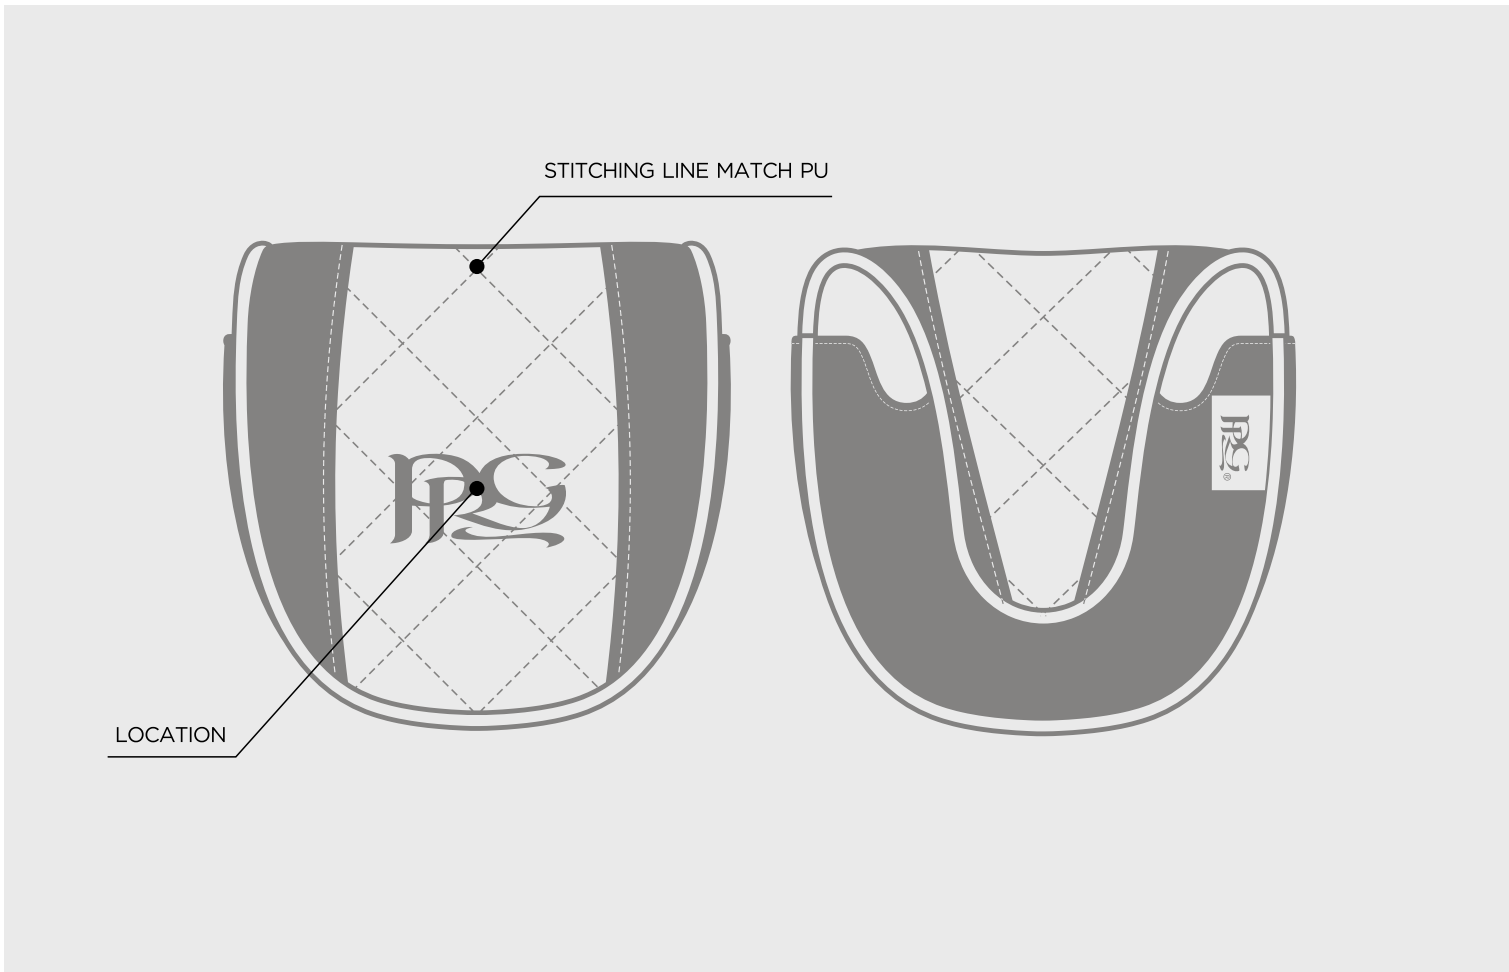

ELITE CONTINENTAL MALLET PUTTER COVER / SPIDER MALLET

PU COLOUR	WHITE	BLACK	662C	NAVY 282C	HUNTER GREEN 567C	RED 186C	COOL GRAY 10 C	2380C