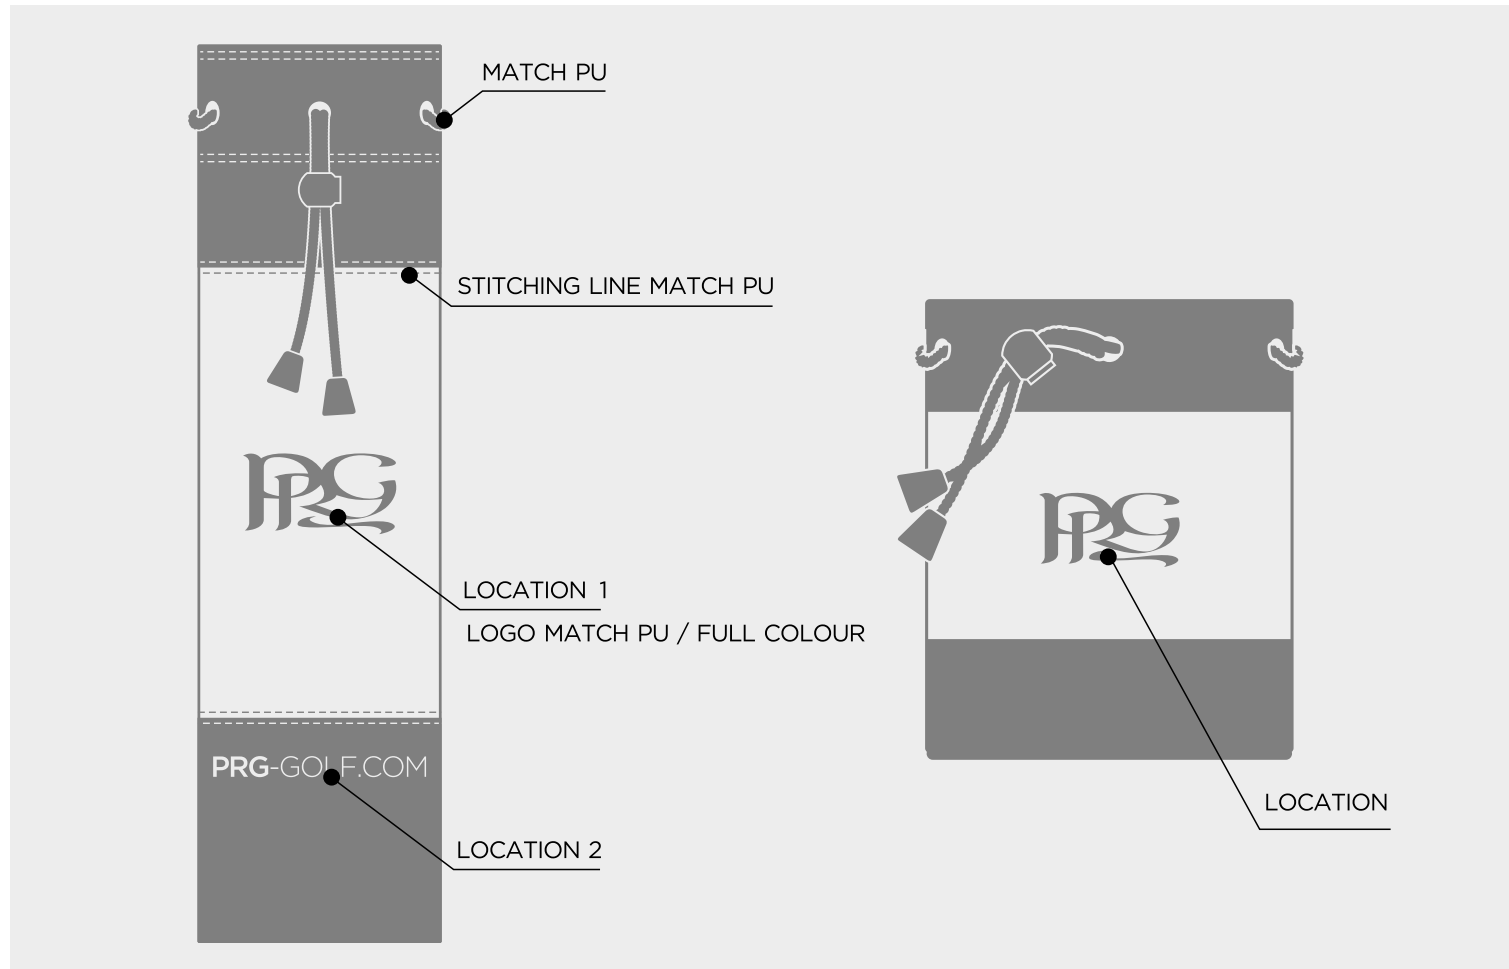

HORIZON TOTE WINE BAG / DELUXE TOTE BAG