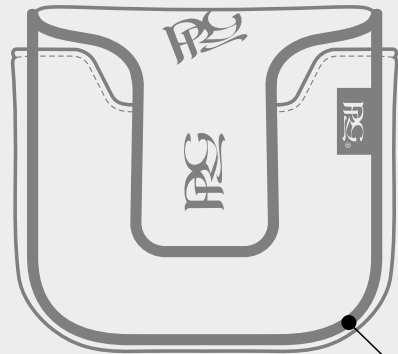

MALLET PUTTER COVER

SPIDER MALLET

LOCATION 1

LOCATION 2

MULTI LOGO

PIPING MATCH FRONT

ALIGNMENT AID COVER

ALIGNMENT AID COVER