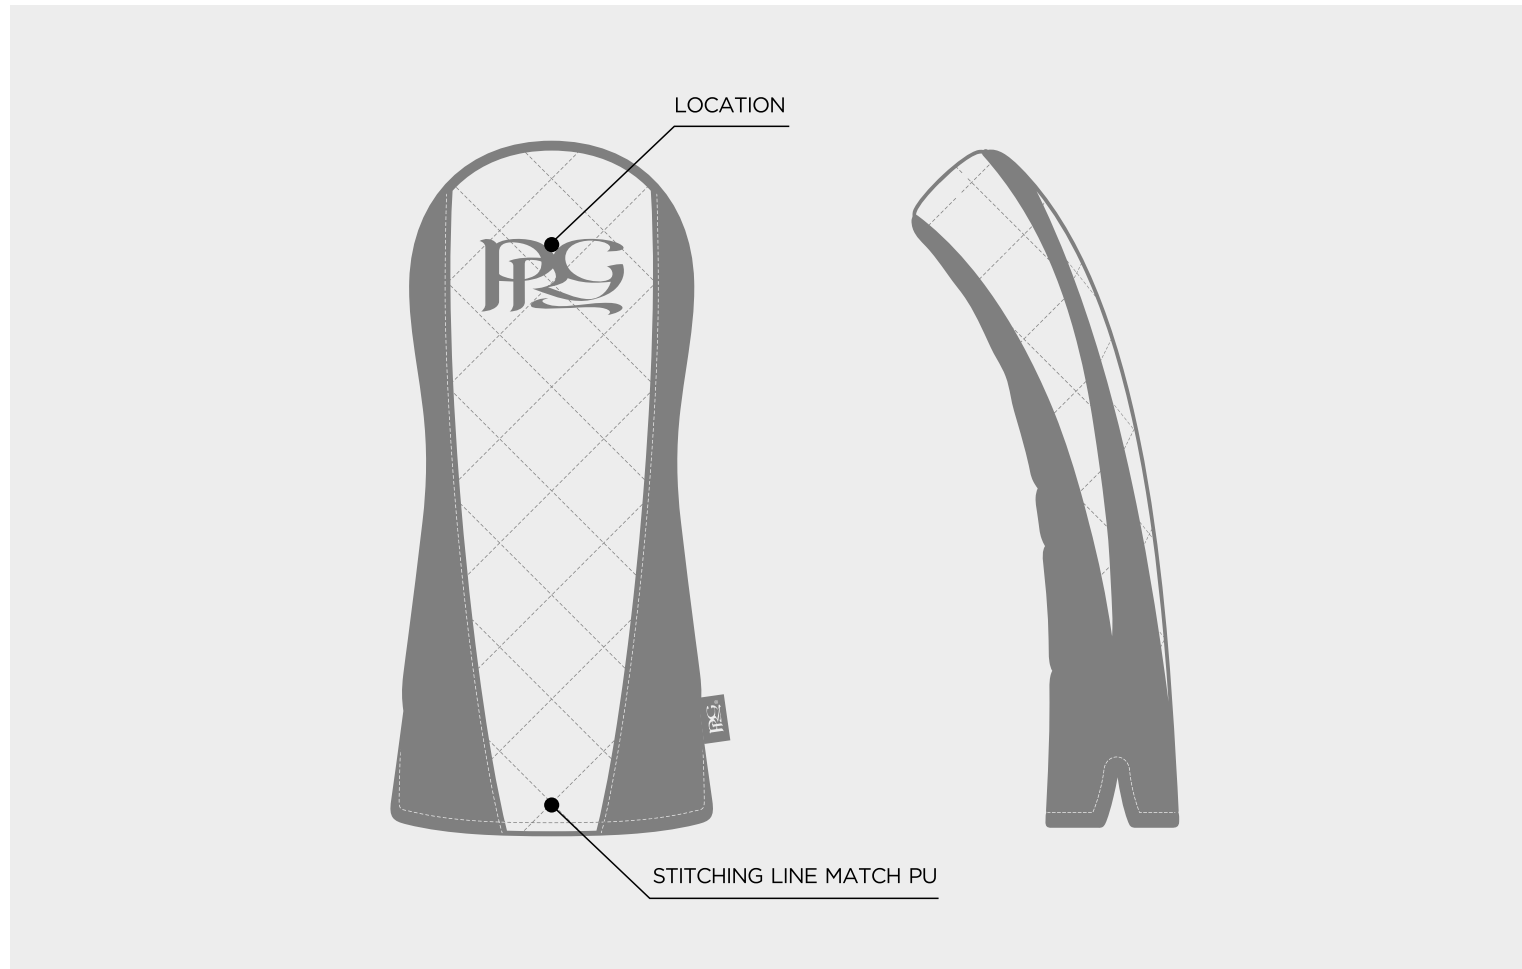

STUDIO COLLECTION PREMIUM TOTE

STUDIO COLLECTION PREMIUM ZIP

STUDIO COLLECTION DELUXE TOTE BAG

STUDIO COLLECTION ALIGNMENT AID COVER

ELITE CONTINENTAL WOOD COVER

ELITE CONTINENTAL BLADE PUTTER COVER

PU COLOUR	WHITE	BLACK	662C	NAVY 282C	HUNTER GREEN 567C	RED 186C	COOL GRAY 10 C	2380C