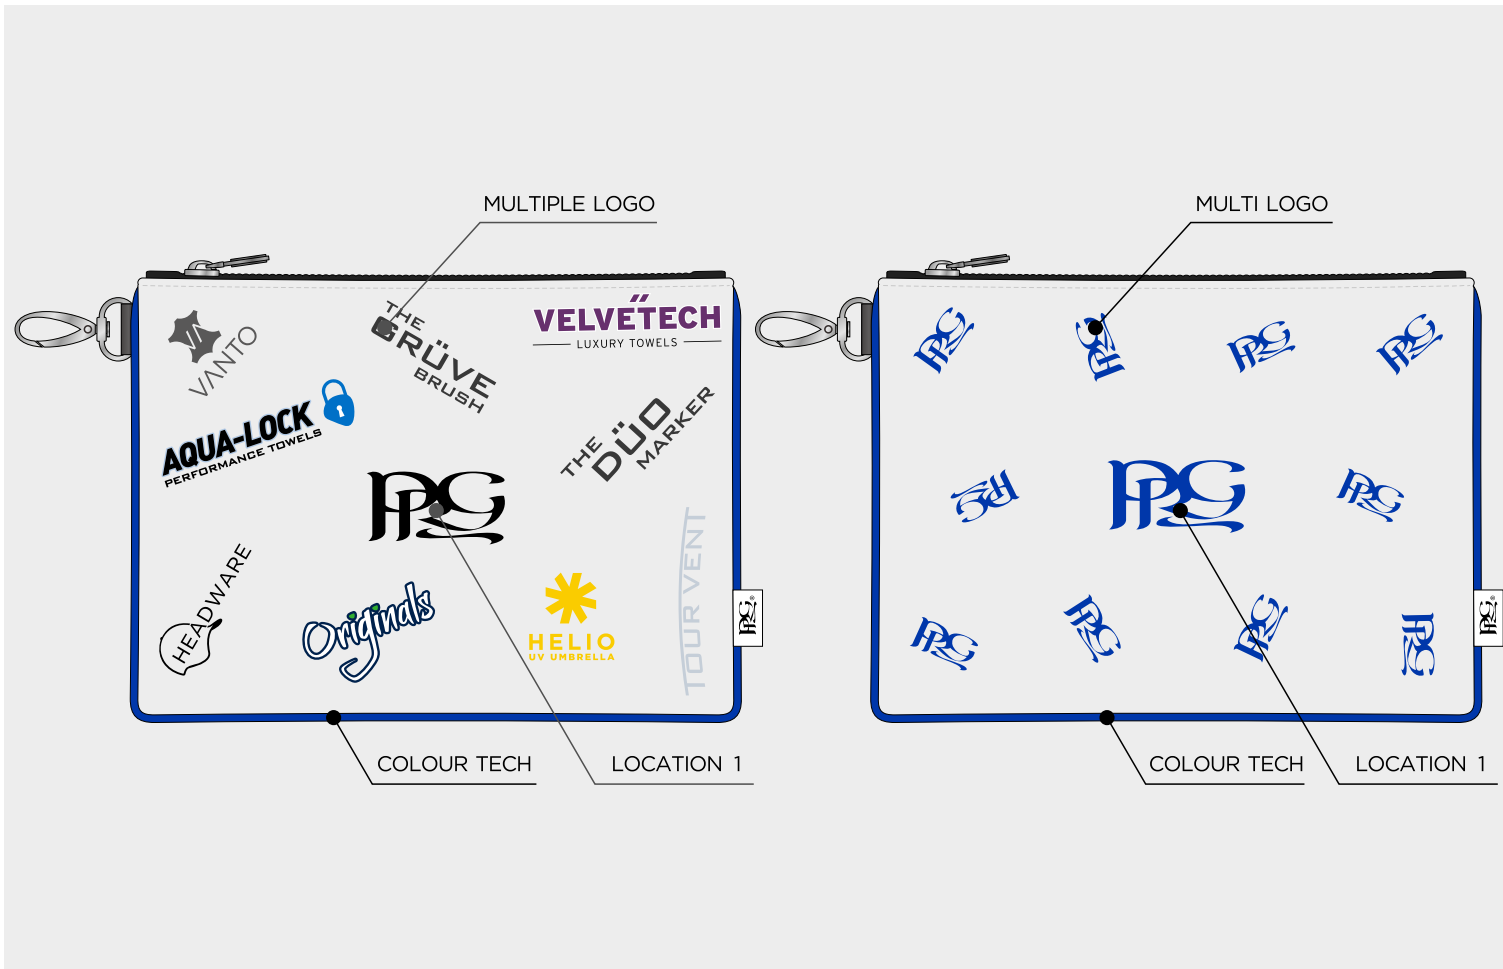

ELITE STUDIO COLLECTION DELUXE TOTE BAG

- PU COLOUR
- WHITE
 - BLACK
 - NAVY 282C
 - 2380C
 - HUNTER GREEN 567C
 - COOL GRAY 10 C

ELITE STUDIO COLLECTION ALIGNMENT AID COVER

ELITE STUDIO COLLECTION SINGLE ZIP TOTE

STUDIO COLLECTION PREMIUM TOTE

STUDIO COLLECTION PREMIUM ZIP

STUDIO COLLECTION DELUXE TOTE BAG

STUDIO COLLECTION ALIGNMENT AID COVER

ELITE CONTINENTAL WOOD COVER

ELITE CONTINENTAL BLADE PUTTER COVER

PU COLOUR	WHITE	BLACK	662C	NAVY 282C	HUNTER GREEN 567C	RED 186C	COOL GRAY 10 C	2380C