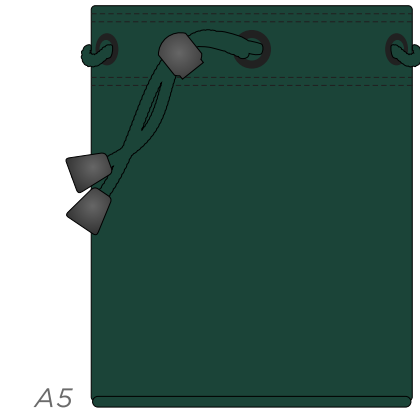

ELITE STUDIO COLLECTION ZIP POUCH

NEW

PU COLOUR	WHITE	BLACK	NAVY 282C	2380C	HUNTER GREEN 567C	COOL GRAY 10 C

ELITE STUDIO COLLECTION TOILETRY BAG

PU COLOUR	WHITE	BLACK	NAVY 282C	2380C	HUNTER GREEN 567C	COOL GRAY 10 C

ELITE STUDIO COLLECTION DELUXE TOTE BAG

- PU COLOUR
- WHITE
 - BLACK
 - NAVY 282C
 - 2380C
 - HUNTER GREEN 567C
 - COOL GRAY 10 C

ELITE STUDIO COLLECTION ALIGNMENT AID COVER

ELITE STUDIO COLLECTION SINGLE ZIP TOTE