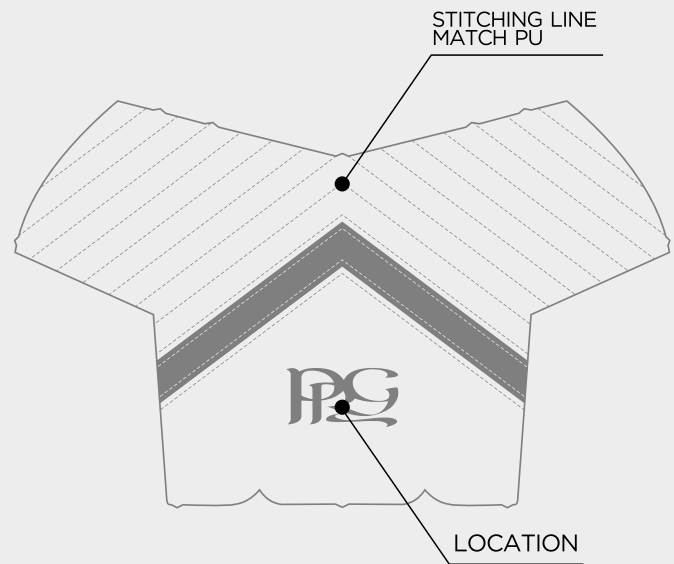

ELITE FUSION BLADE PUTTER COVER

PU COLOUR	WHITE	BLACK	662C	NAVY 282C	HUNTER GREEN 567C	RED 186C	COOL GRAY 10 C	2380C
	White swatch	Black swatch	662C swatch	NAVY 282C swatch	HUNTER GREEN 567C swatch	RED 186C swatch	COOL GRAY 10 C swatch	2380C swatch