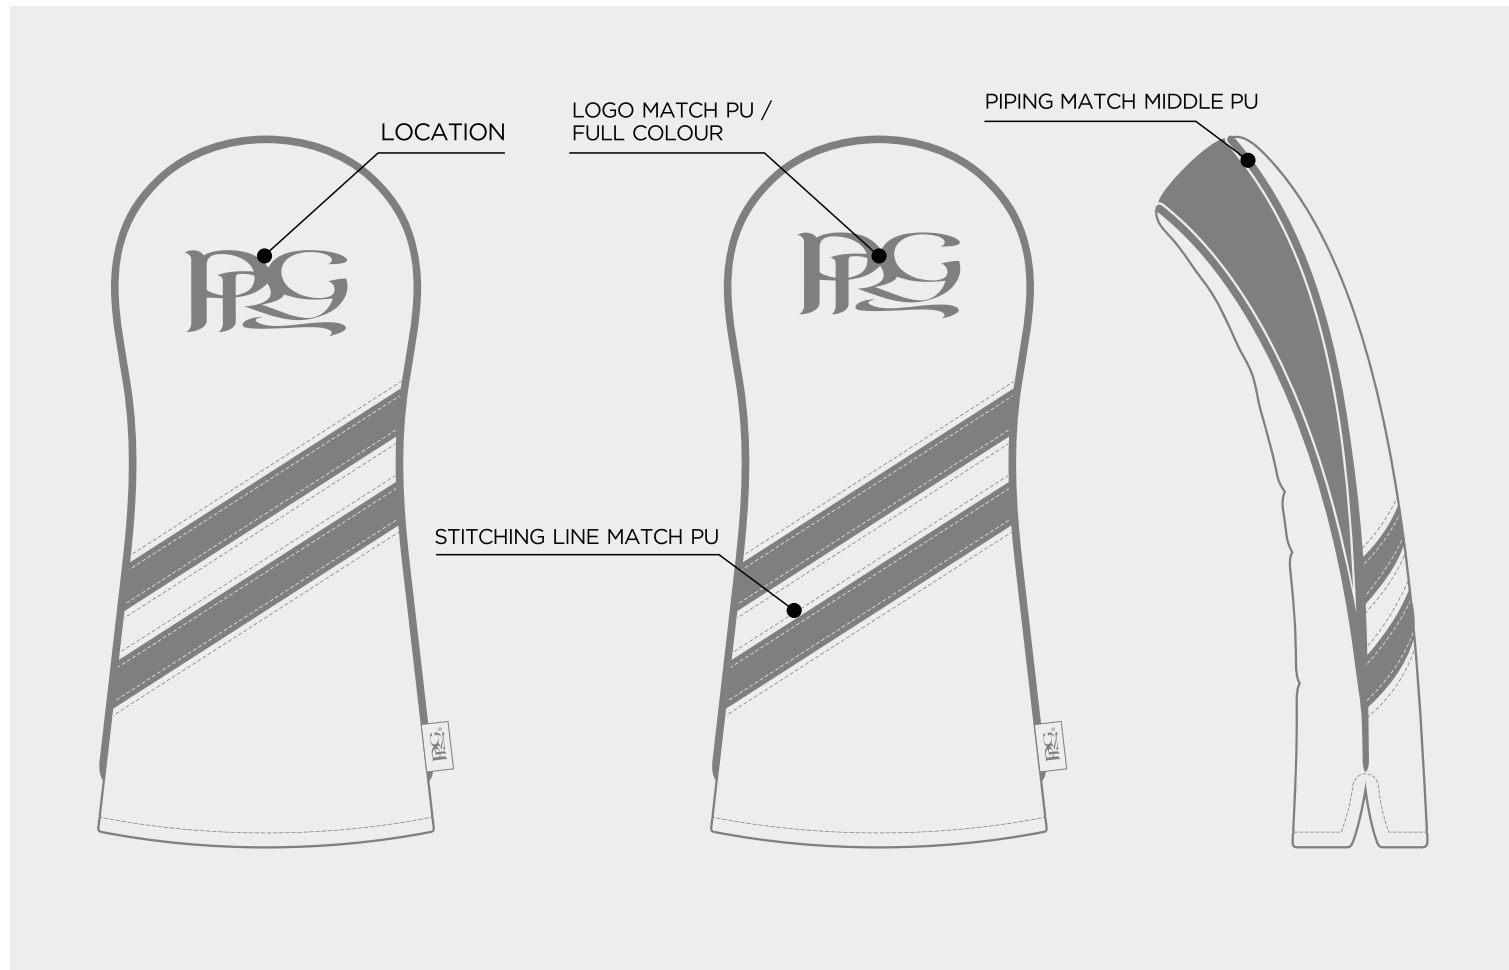

Options shown: USA, E1, E2, E3, E4, E5, E6, E7, E8, E9, E10, E11, E12, E13, E14, E15, E16, E17, E18, E19, E20, E21, E22, E23, E24, E25, E26.

COLLEGE MALLET PUTTER COVER

COLLEGE SPIDER MALLET PUTTER COVER

COLLEGE ALIGNMENT AID COVER

COLLEGE PREMIUM TOTE BAG / POUCH TOTE BAG

COLLEGE DELUXE SHOE BAG / IPAD TOTE BAG

COLLEGE TOTE WINE BAG / DELUXE TOTE BAG

WINE TOTE BAG

DELUXE TOTE BAG

COLLEGE PREMIUM ZIP

TRACK WOOD COVER