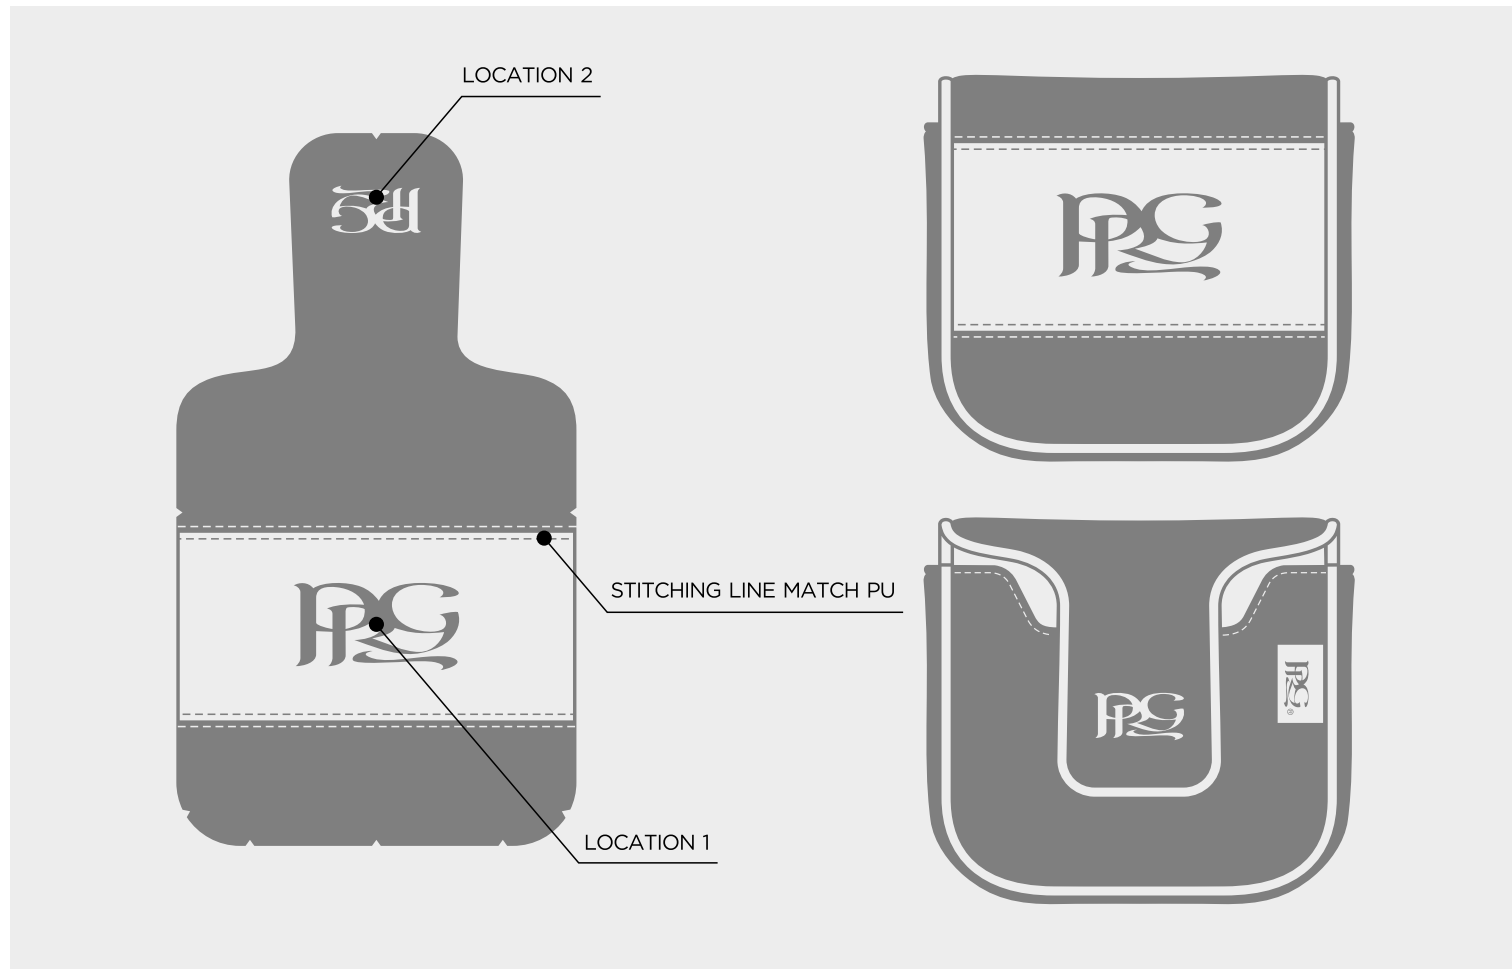

HORIZON WOOD COVER

PRG
COLOUR

HORIZON BLADE PUTTER COVER

PRG COLOUR

HORIZON MALLET PUTTER COVER

HORIZON SPIDER MALLET PUTTER COVER

HORIZON PREMIUM TOTE BAG / POUCH TOTE BAG

HORIZON DELUXE SHOE BAG / IPAD TOTE BAG