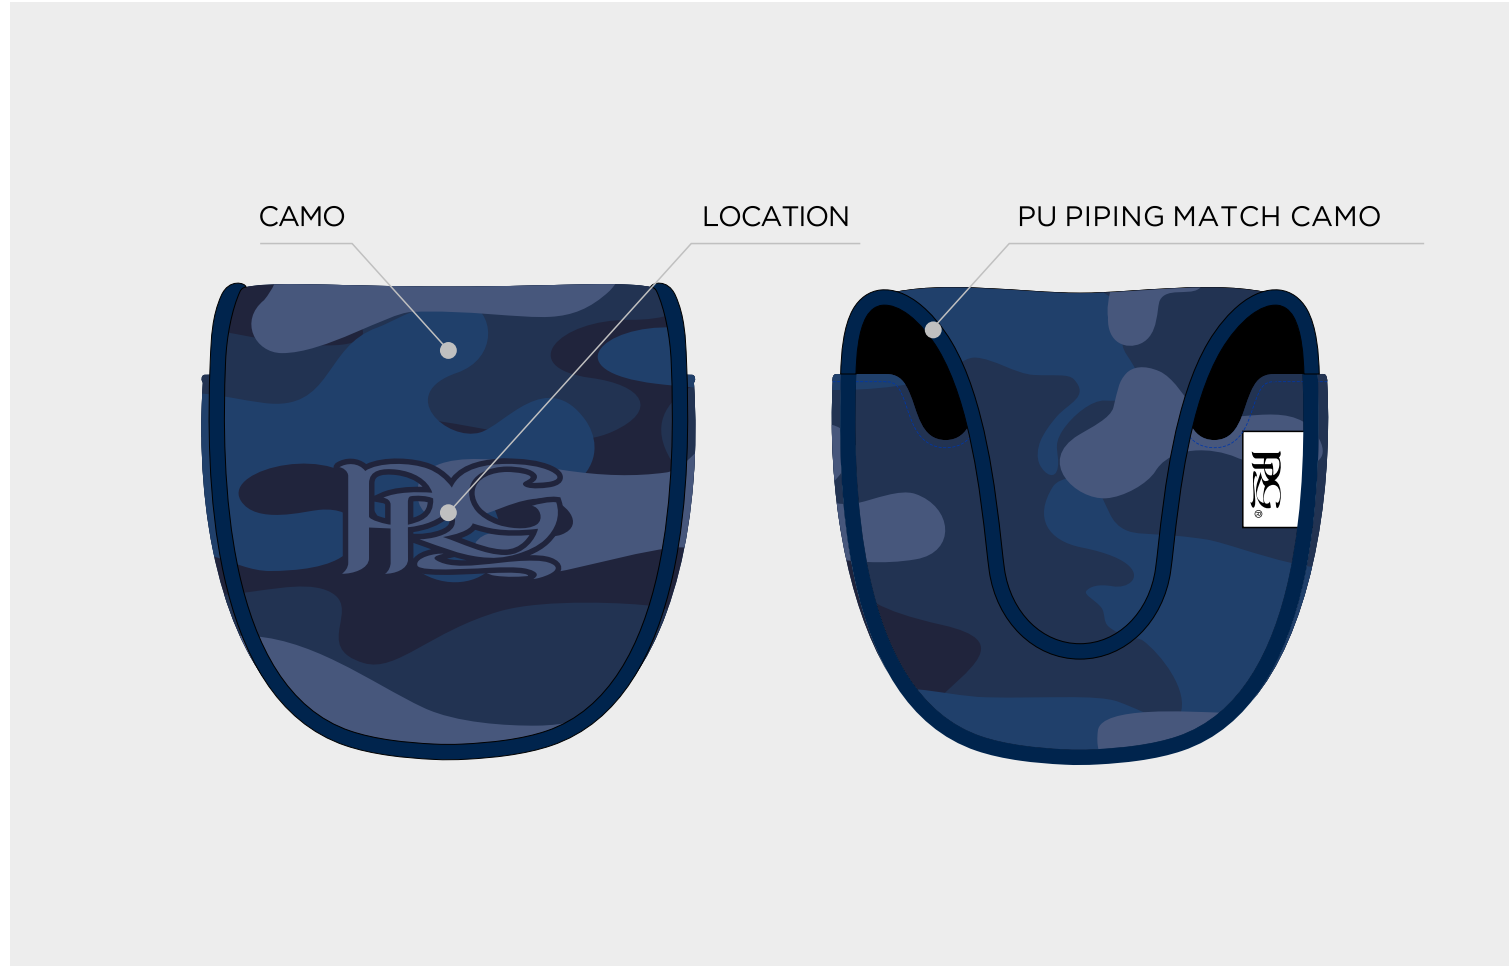

CAMO MALLET PUTTER COVER / SPIDER MALLET PUTTER COVER