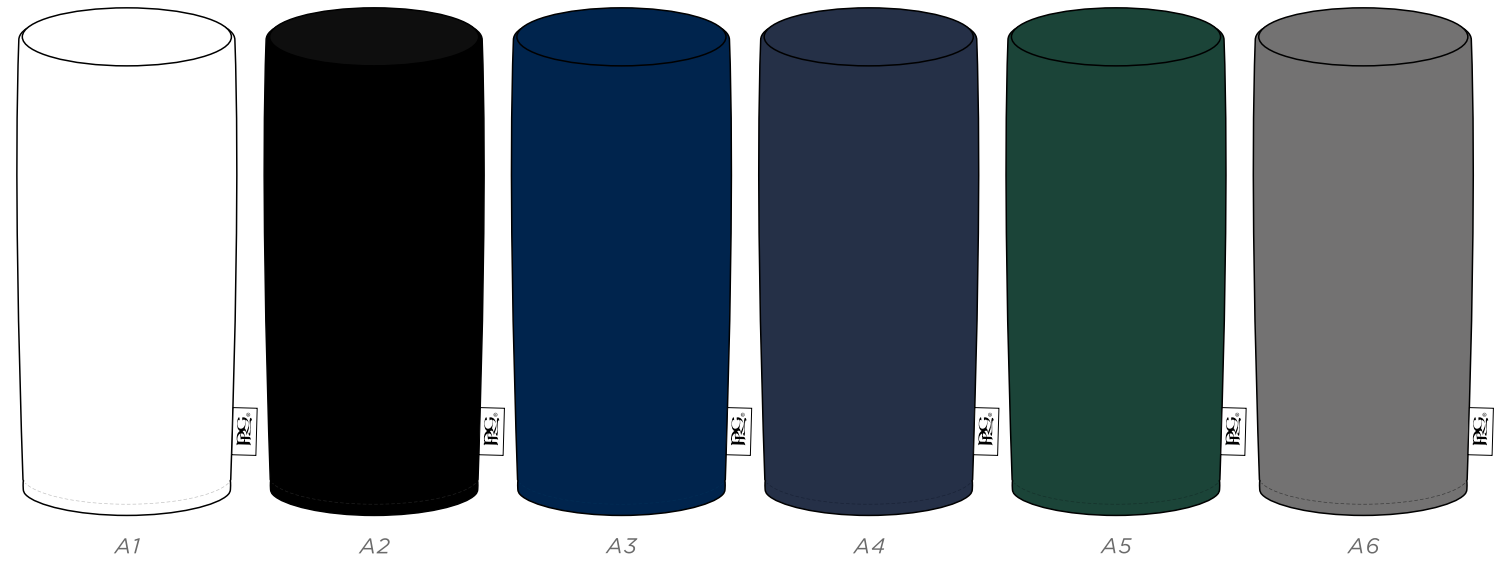

R-B1

R-B2

R-B3

R-B4

ELITE STUDIO COLLECTION BARREL WOOD COVER

PU COLOUR	WHITE	BLACK	NAVY 282C	2380C	HUNTER GREEN 567C	COOL GRAY 10 C

ELITE STUDIO COLLECTION WOOD COVER

PU COLOUR	WHITE	BLACK	NAVY 282C	2380C	HUNTER GREEN 567C	COOL GRAY 10 C