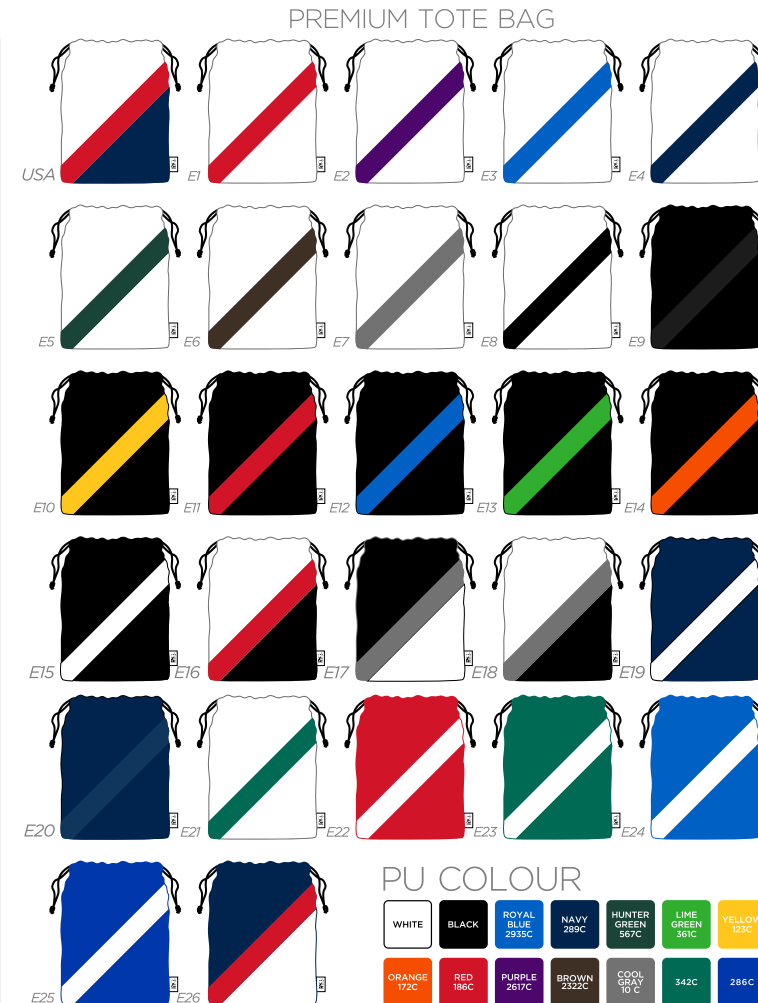

2380C

COOL
GRAY
10 C

RED
186C

HUNTER
GREEN
567C

NAVY
282C

662C

BLACK

WHITE

PU
COLOUR

ELITE COLLEGE TOTE WINE BAG / DELUXE TOTE BAG

PU COLOUR	
WHITE	BLACK
662C	
NAVY 282C	HUNTER GREEN 567C
RED 186C	COOL GRAY 10 C
	2380C

ELITE COLLEGE PREMIUM ZIP

COLLEGE WOOD COVER

PU COLOUR

WHITE	BLACK	ROYAL BLUE 2935C	NAVY 299C
HUNTER GREEN 567C	LIME GREEN 361C	YELLOW 103C	ORANGE 172C
RED 186C	PURPLE 2617C	BROWN 2322C	COOL GRAY 10 C
342C	286C		

Options shown: USA, E1, E2, E3, E4, E5, E6, E7, E8, E9, E10, E11, E12, E13, E14, E15, E16, E17, E18, E19, E20, E21, E22, E23, E24, E25, E26.

COLLEGE MALLET PUTTER COVER

COLLEGE SPIDER MALLET PUTTER COVER

COLLEGE ALIGNMENT AID COVER

COLLEGE PREMIUM TOTE BAG / POUCH TOTE BAG

COLLEGE DELUXE SHOE BAG / IPAD TOTE BAG

COLLEGE TOTE WINE BAG / DELUXE TOTE BAG

WINE TOTE BAG

DELUXE TOTE BAG

COLLEGE PREMIUM ZIP

TRACK WOOD COVER