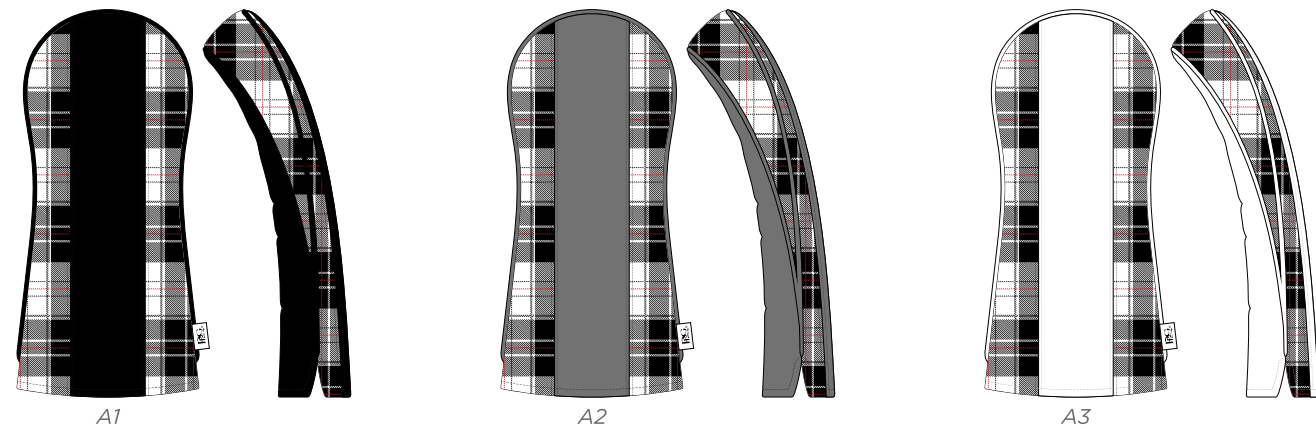

LUNAR TARTAN WOOD COVER

PU COLOUR
BLACK
WHITE
COOL GRAY 10 C
HUNTER GREEN 567C

TARTAN COLOUR
GREEN
BLACK