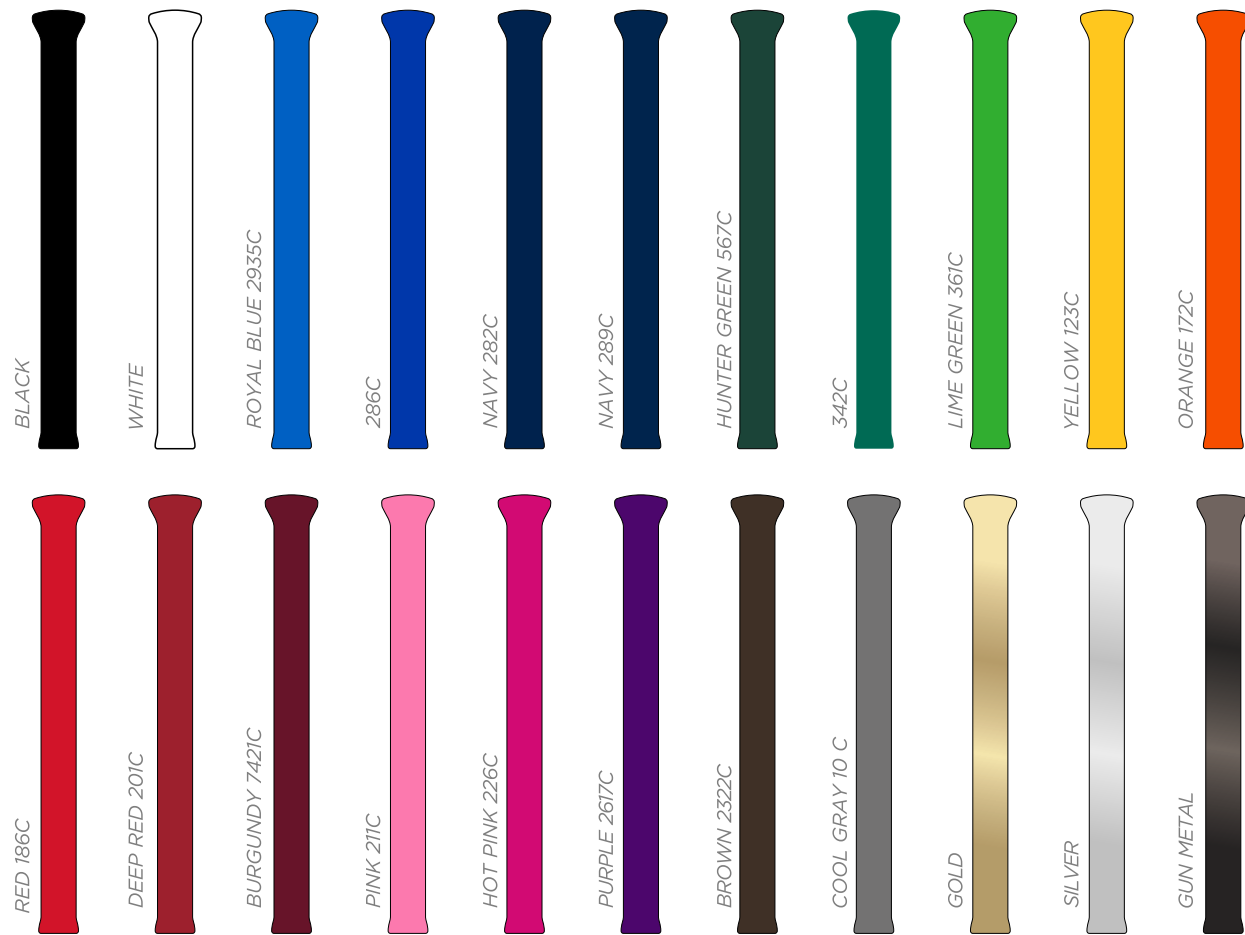

STELLAR BLADE PUTTER COVER

PU COLOUR: BLACK, WHITE, NAVY 289C, COOL GRAY 10 C

FUR LINING COLOUR: COOL GRAY 10 C, NAVY 289C, BLUE 286C, LIME GREEN 361C, RED 186C, ORANGE 172C, BLACK

STELLAR MALLET PUTTER COVER / SPIDER MALLET

MALLET PUTTER COVER

SPIDER MALLET

- PU COLOUR
- BLACK
- WHITE
- NAVY 289C
- COOL 10 C
- FUR LINING COLOUR
- COOL 10 C
- NAVY 289C
- BLUE 286C
- LIME 287C
- RED 186C
- ORANGE 172C
- BLACK

BLADE PUTTER COVER

TOTE BAG PREMIUM POUCH / JUNIOR / MID

PU COLOUR		WHITE	BLACK	SILVER	GUN METAL			
GOLD	ROYAL BLUE 2935C	286C	NAVY 282C	NAVY 289C	COOL GRAY 10 C	LIME GREEN 361C	HUNTER GREEN 567C	342C
YELLOW 123C	ORANGE 172C	RED 186C	DEEP RED 201C	BURGUNDY 7421C	PINK 211C	HOT PINK 226C	PURPLE 2617C	BROWN 2322C

TOTE BAG PREMIUM ZIP

TOTE BAG WINE TOTE BAG / DELUXE TOTE BAG

WINE TOTE BAG

DELUXE TOTE BAG

PU COLOUR		WHITE	BLACK	ROYAL BLUE 2935C	NAVY 289C
LIME GREEN 361C	YELLOW 123C	ORANGE 172C	RED 186C	PURPLE 2617C	PINK 211C
BROWN 2322C	COOL GRAY 10 C				