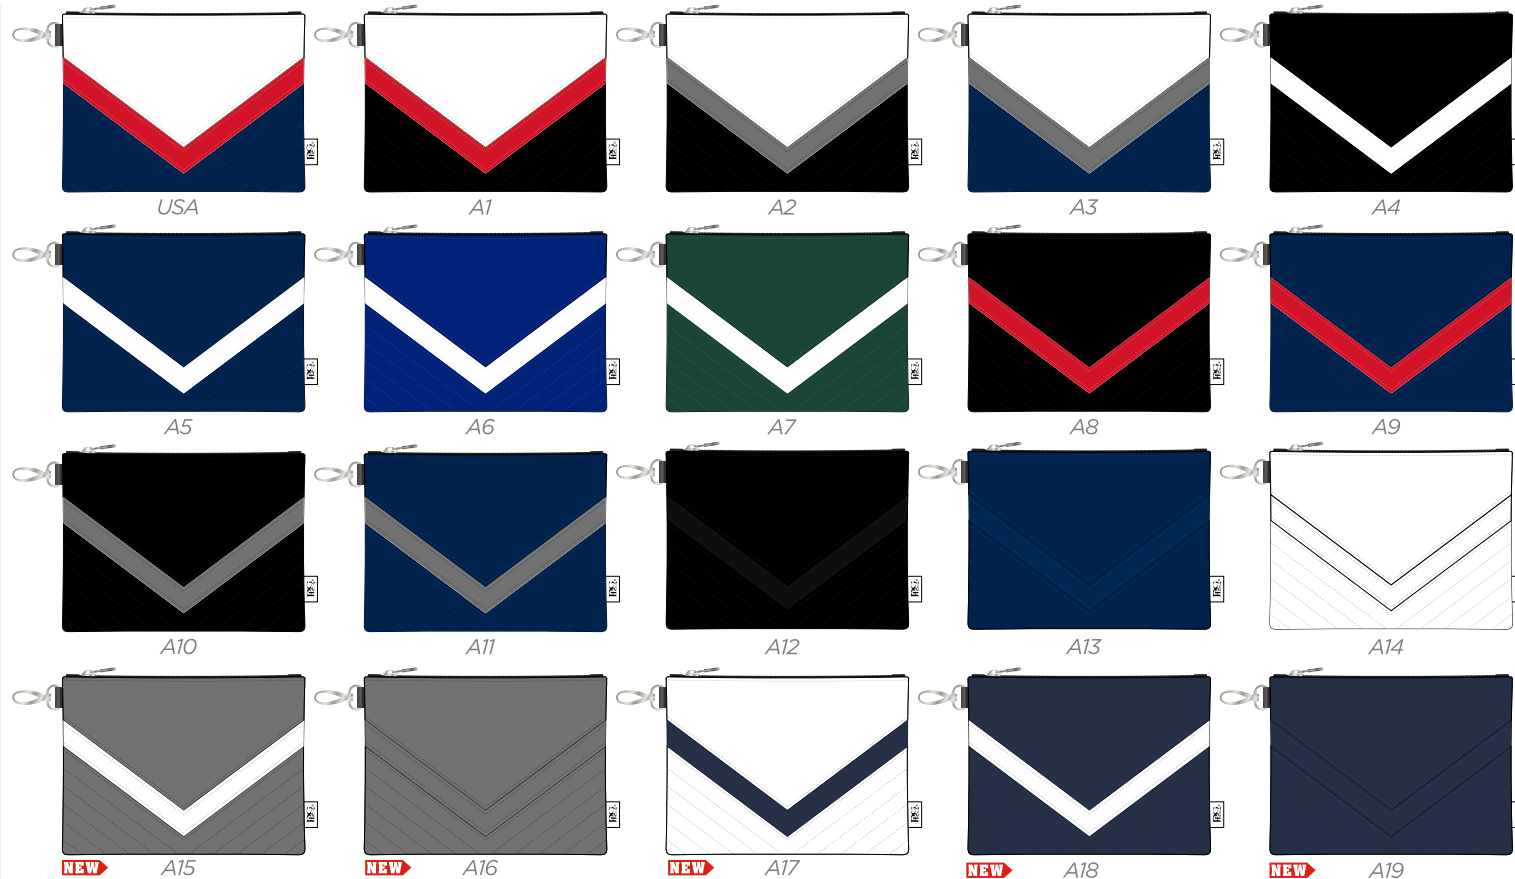

ELITE FUSION PREMIUM TOTE BAG / POUCH TOTE BAG

ELITE FUSION DELUXE SHOE BAG / IPAD TOTE BAG

LOCATION

STITCHING LINE
MATCH PU

- 2380C
- COOL GRAY 10 C
- RED 186C
- HUNTER GREEN 567C
- NAVY 282C
- 662C
- BLACK
- WHITE

PU COLOUR

ELITE FUSION WINE TOTE BAG / DELUXE TOTE BAG

ELITE FUSION PREMIUM ZIP

ELITE FUSION LUXURY ZIP TOTE

LUXURY TWIN ZIP TOTE

LUXURY SINGLE ZIP TOTE

PU COLOUR

WHITE	BLACK	662C	NAVY 282C	HUNTER GREEN 567C	RED 186C	COOL GRAY 10 C	2380C
-------	-------	------	-----------	-------------------	----------	----------------	-------