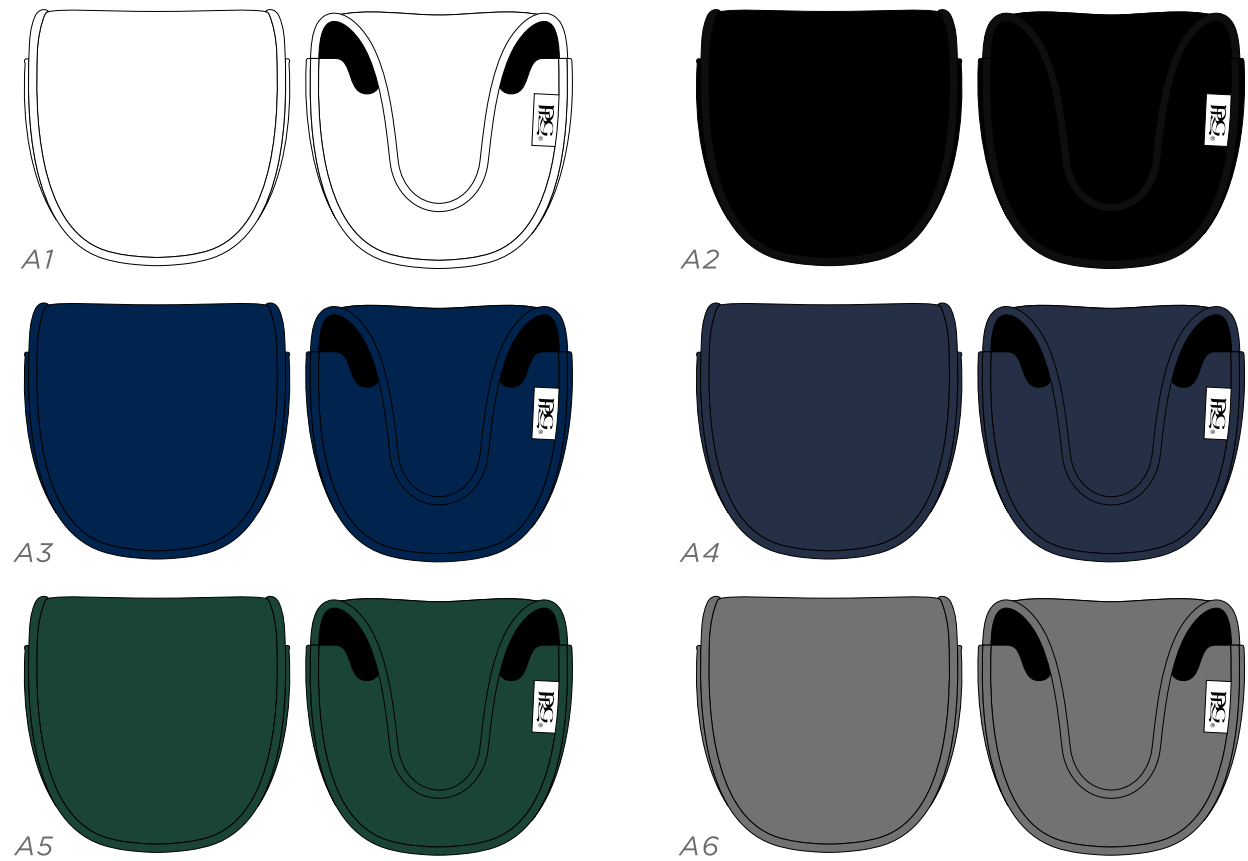

ELITE STUDIO COLLECTION Mallet Putter Cover

PU COLOUR	WHITE	BLACK	NAVY 282C	2380C	HUNTER GREEN 567C	COOL GRAY 10 C