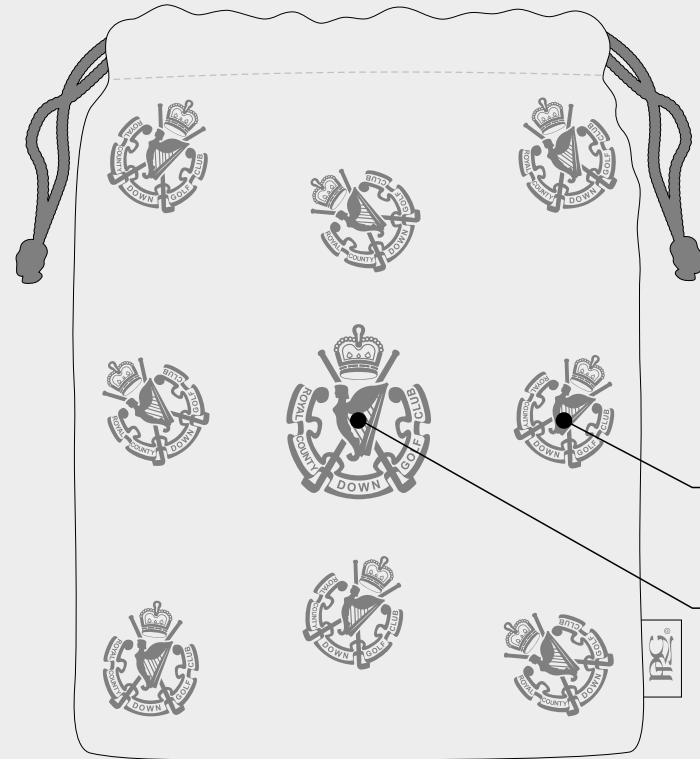

ELITE STUDIO COLLECTION PREMIUM TOTE

MULTI LOGO

LOCATION 1