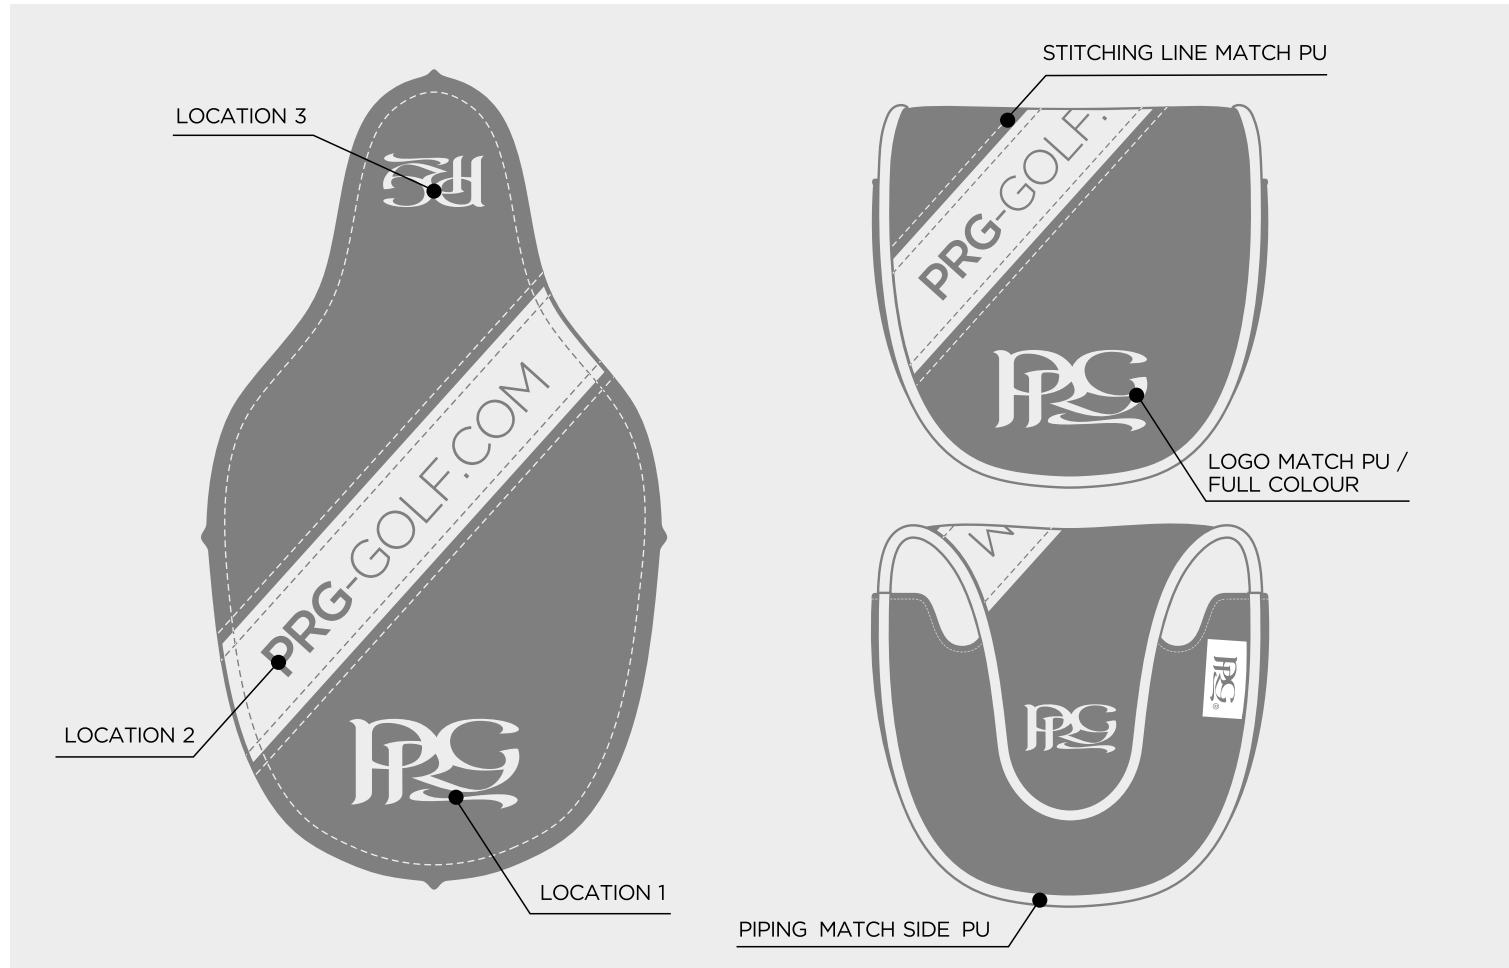

ELITE COLLEGE PREMIUM TOTE BAG / POUCH TOTE BAG

ELITE COLLEGE DELUXE SHOE BAG / IPAD TOTE BAG

ELITE COLLEGE PREMIUM SHOE BAG

LOCATION

LOGO MATCH PU /
FULL COLOUR

PIPING MATCH
MIDDLE PU

STITCHING LINE
MATCH PU

PU
COLOUR

ELITE COLLEGE TOTE WINE BAG / DELUXE TOTE BAG

PU COLOUR	
WHITE	BLACK
662C	
NAVY 282C	HUNTER GREEN 567C
RED 186C	COOL GRAY 10 C
	2380C

ELITE COLLEGE PREMIUM ZIP

COLLEGE WOOD COVER

PU COLOUR

WHITE	BLACK	ROYAL BLUE 2935C	NAVY 299C
HUNTER GREEN 567C	LIME GREEN 361C	YELLOW 103C	ORANGE 172C
RED 186C	PURPLE 2617C	BROWN 2322C	COOL GRAY 10 C
342C	286C		

Options shown: USA, E1, E2, E3, E4, E5, E6, E7, E8, E9, E10, E11, E12, E13, E14, E15, E16, E17, E18, E19, E20, E21, E22, E23, E24, E25, E26.

COLLEGE MALLET PUTTER COVER

COLLEGE SPIDER MALLET PUTTER COVER