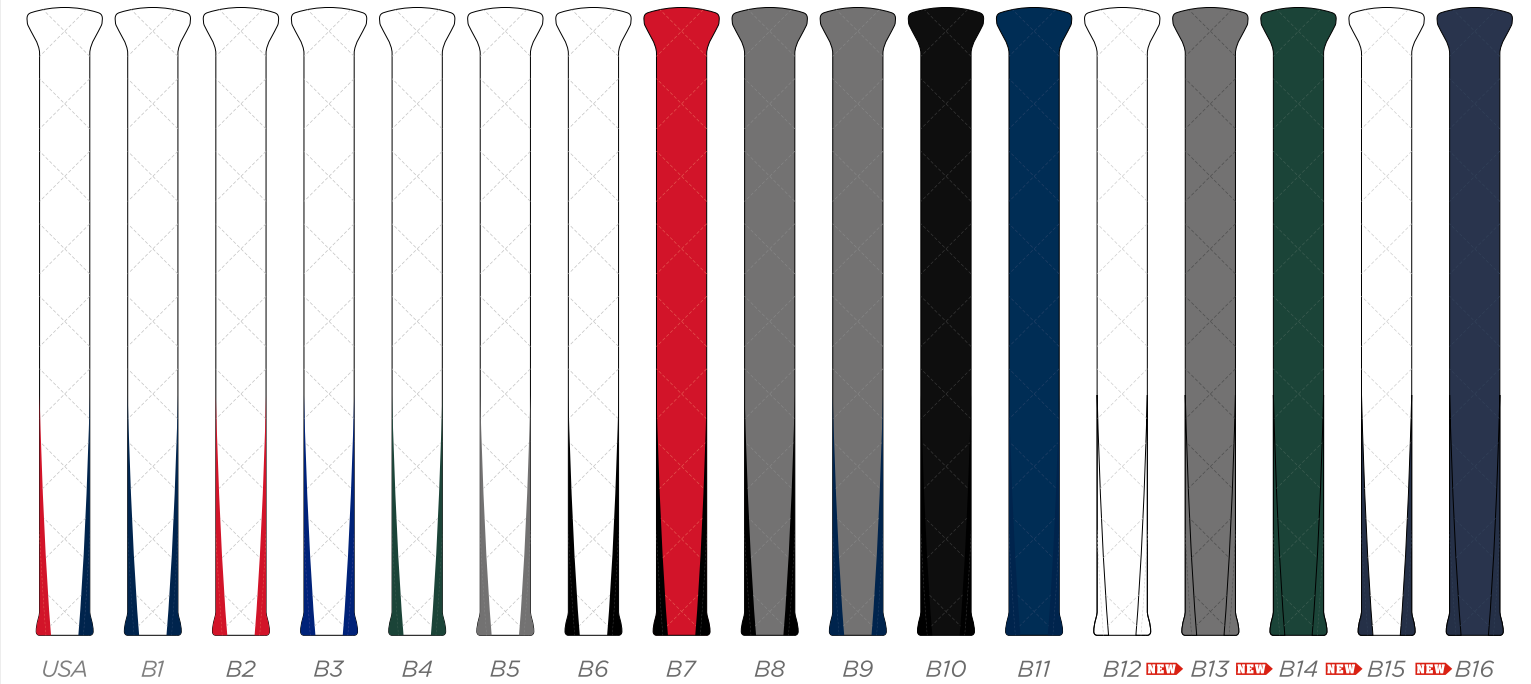

ELITE CONTINENTAL MALLET PUTTER COVER / SPIDER MALLET

PU COLOUR	WHITE	BLACK	662C	NAVY 282C	HUNTER GREEN 567C	RED 186C	COOL GRAY 10 C	2380C

ELITE CONTINENTAL ALIGNMENT AID COVER

PU COLOUR	WHITE	BLACK	662C	NAVY 282C	HUNTER GREEN 567C	RED 186C	COOL GRAY 10 C	2380C