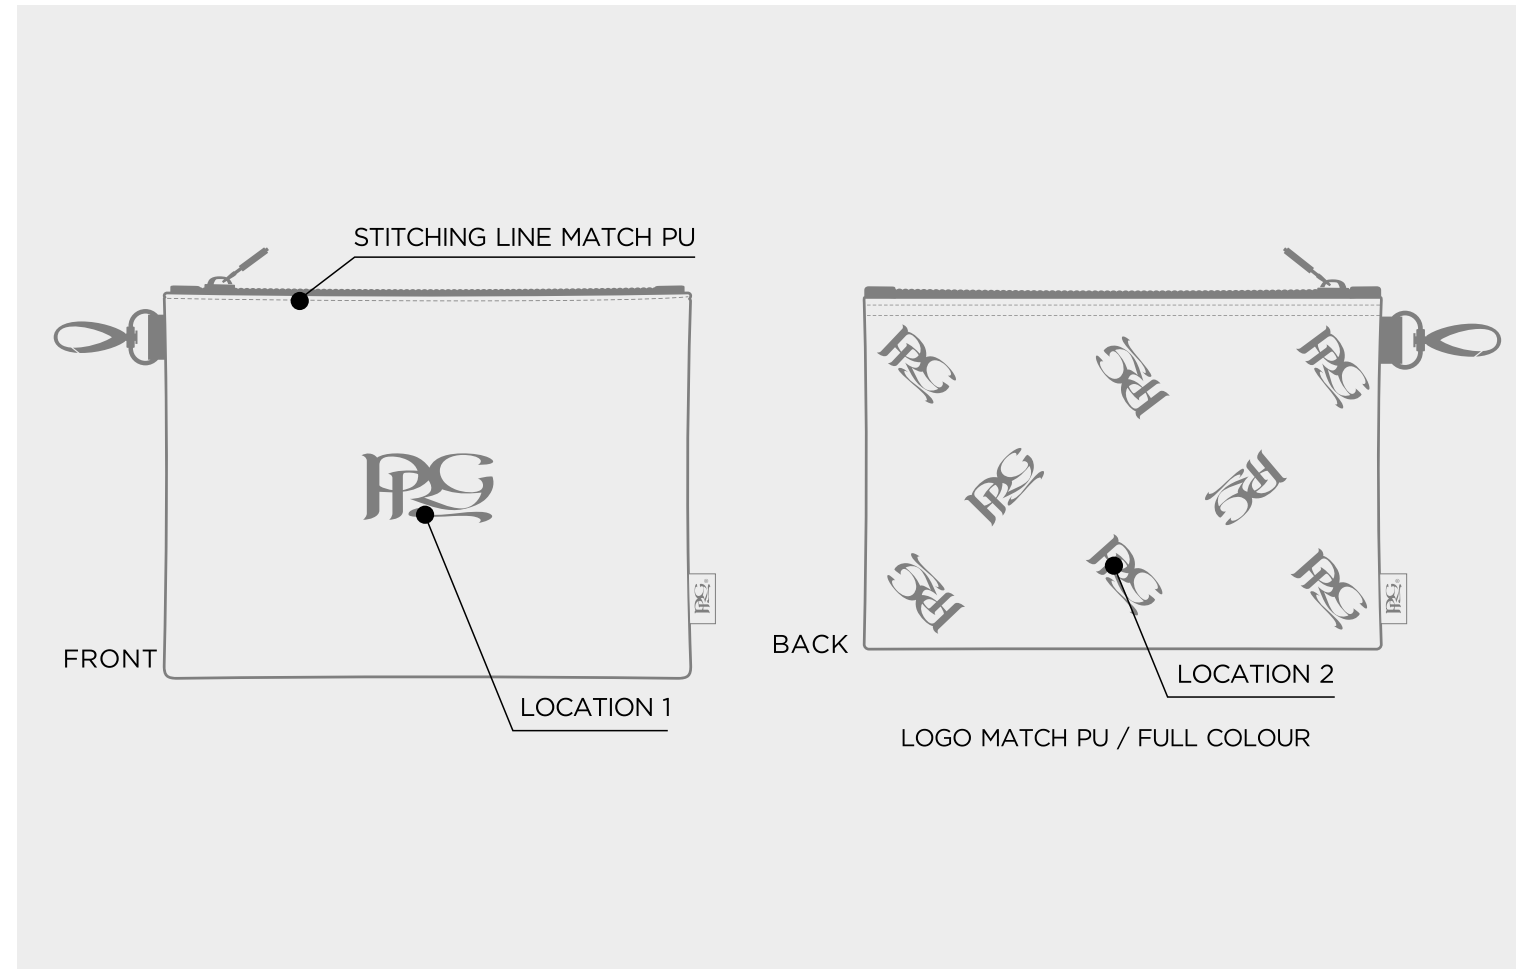

TOTE BAG PREMIUM ZIP