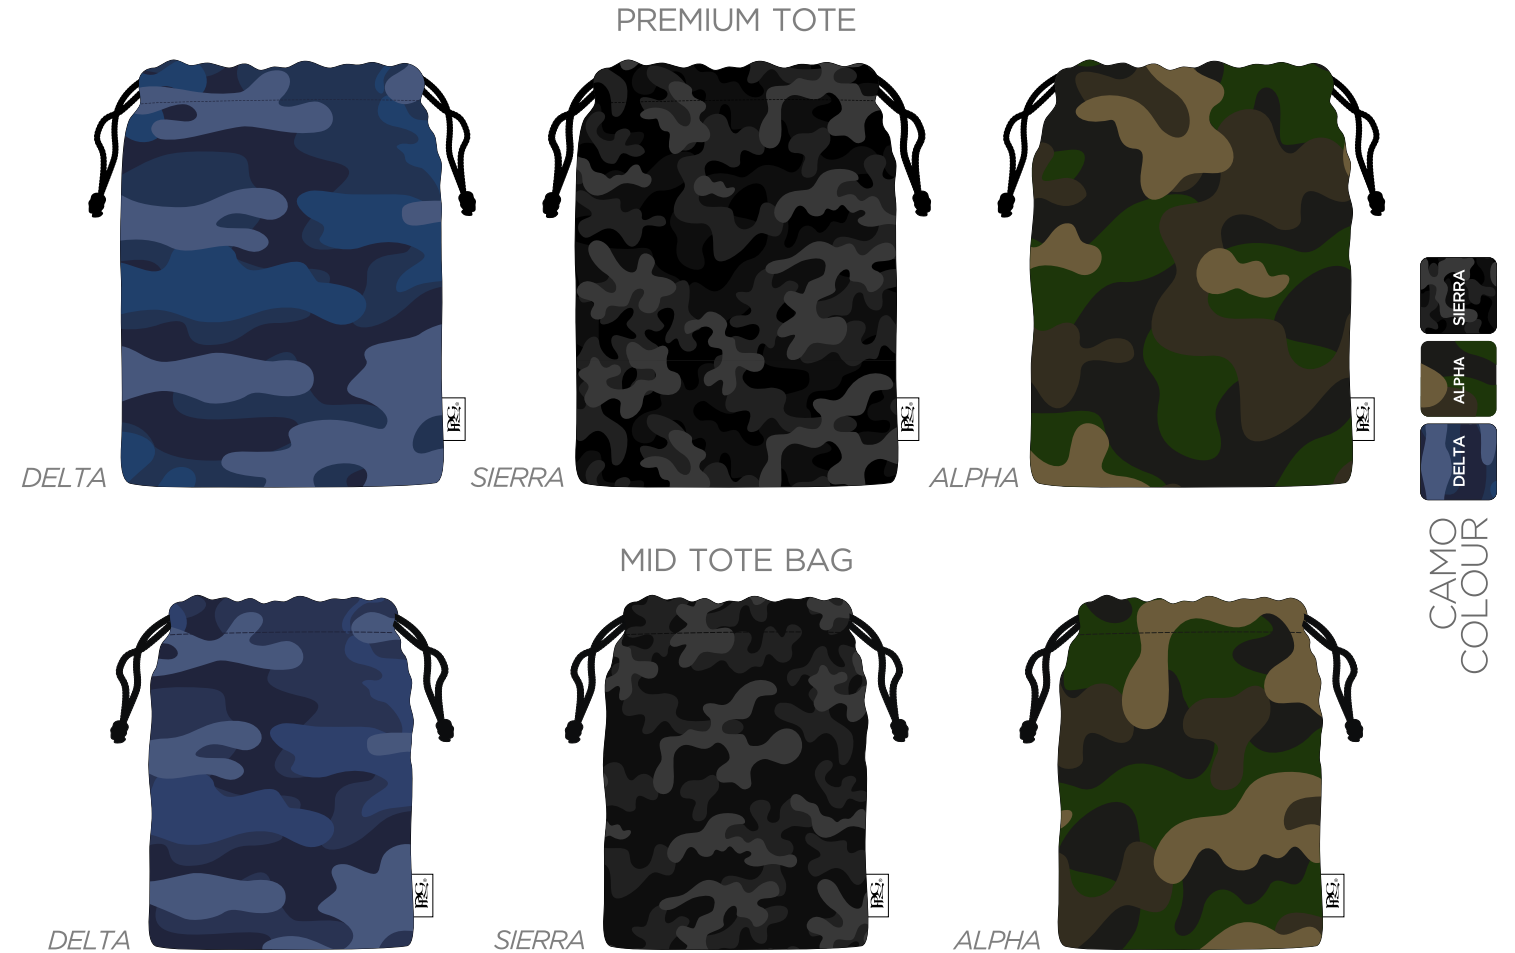

CAMO PREMIUM TOTE / MID TOTE BAG