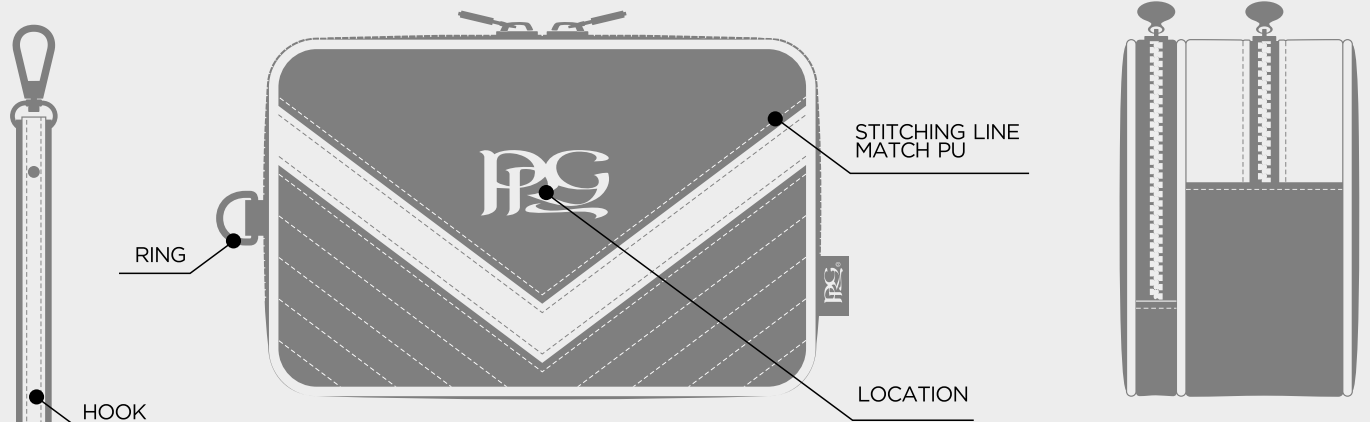

PU COLOUR

ELITE FUSION WINE TOTE BAG / DELUXE TOTE BAG

ELITE FUSION PREMIUM ZIP

ELITE FUSION LUXURY ZIP TOTE

LUXURY TWIN ZIP TOTE

LUXURY SINGLE ZIP TOTE

PU COLOUR

WHITE	BLACK	662C	NAVY 282C	HUNTER GREEN 567C	RED 186C	COOL GRAY 10 C	2380C
-------	-------	------	-----------	-------------------	----------	----------------	-------