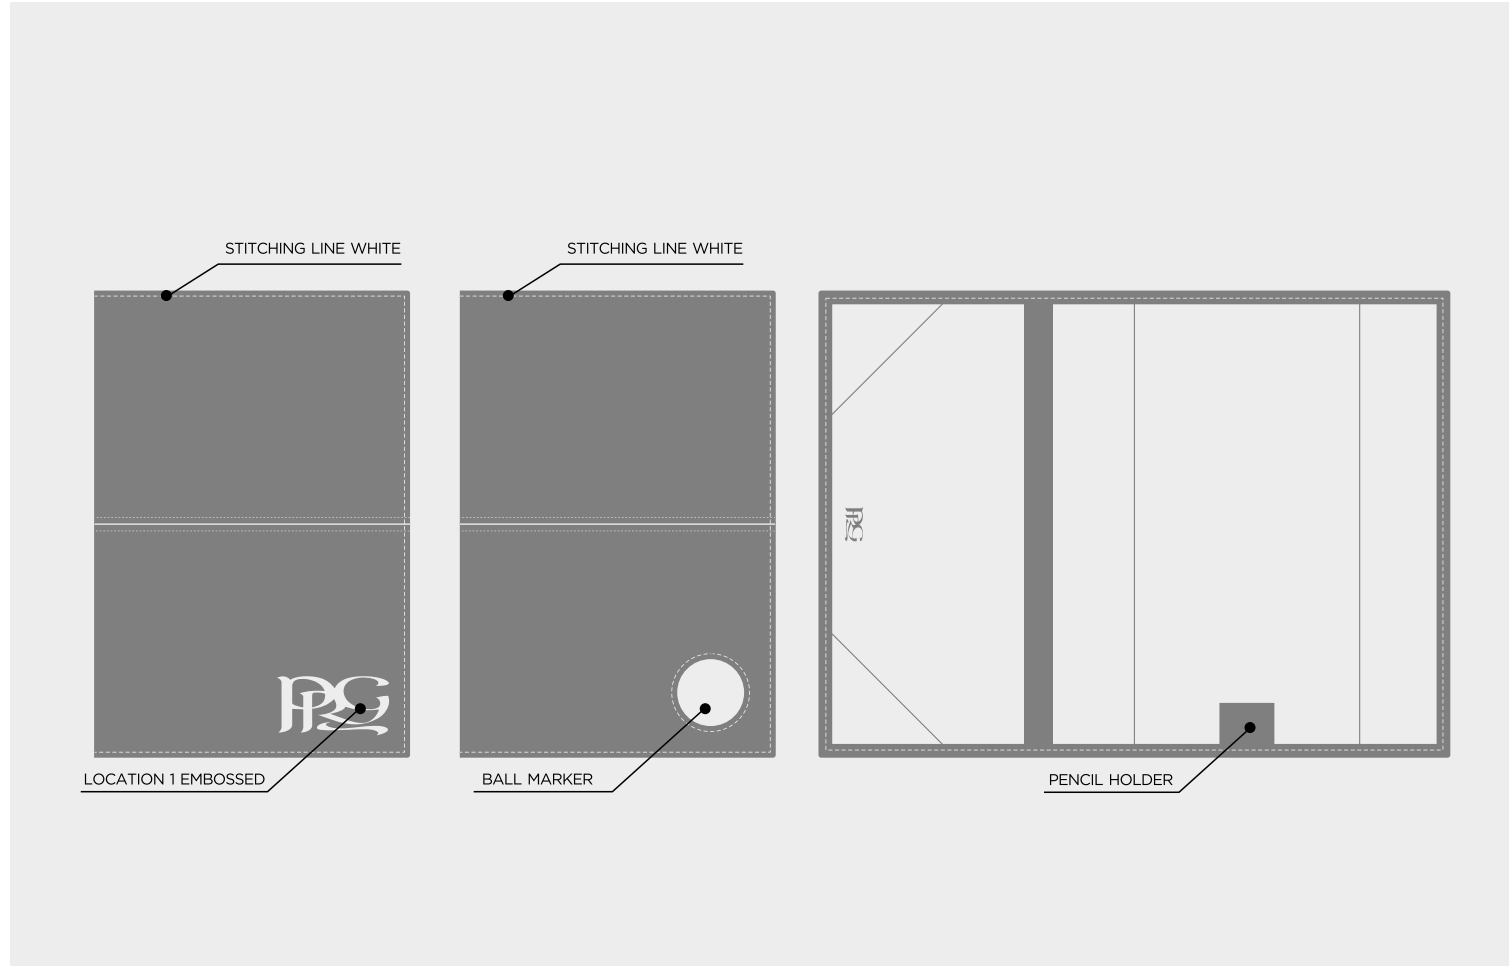

BLACK

2380C

PREMIUM SCORECARD HOLDER EMBROIDERED

PREMIUM SCORECARD HOLDER

PREMIUM SCORECARD HOLDER EMBOSSED

PREMIUM SCORECARD HOLDER

COURSE YARDAGE BOOK EMBROIDERED

COLOUR TECH YARDAGE BOOK