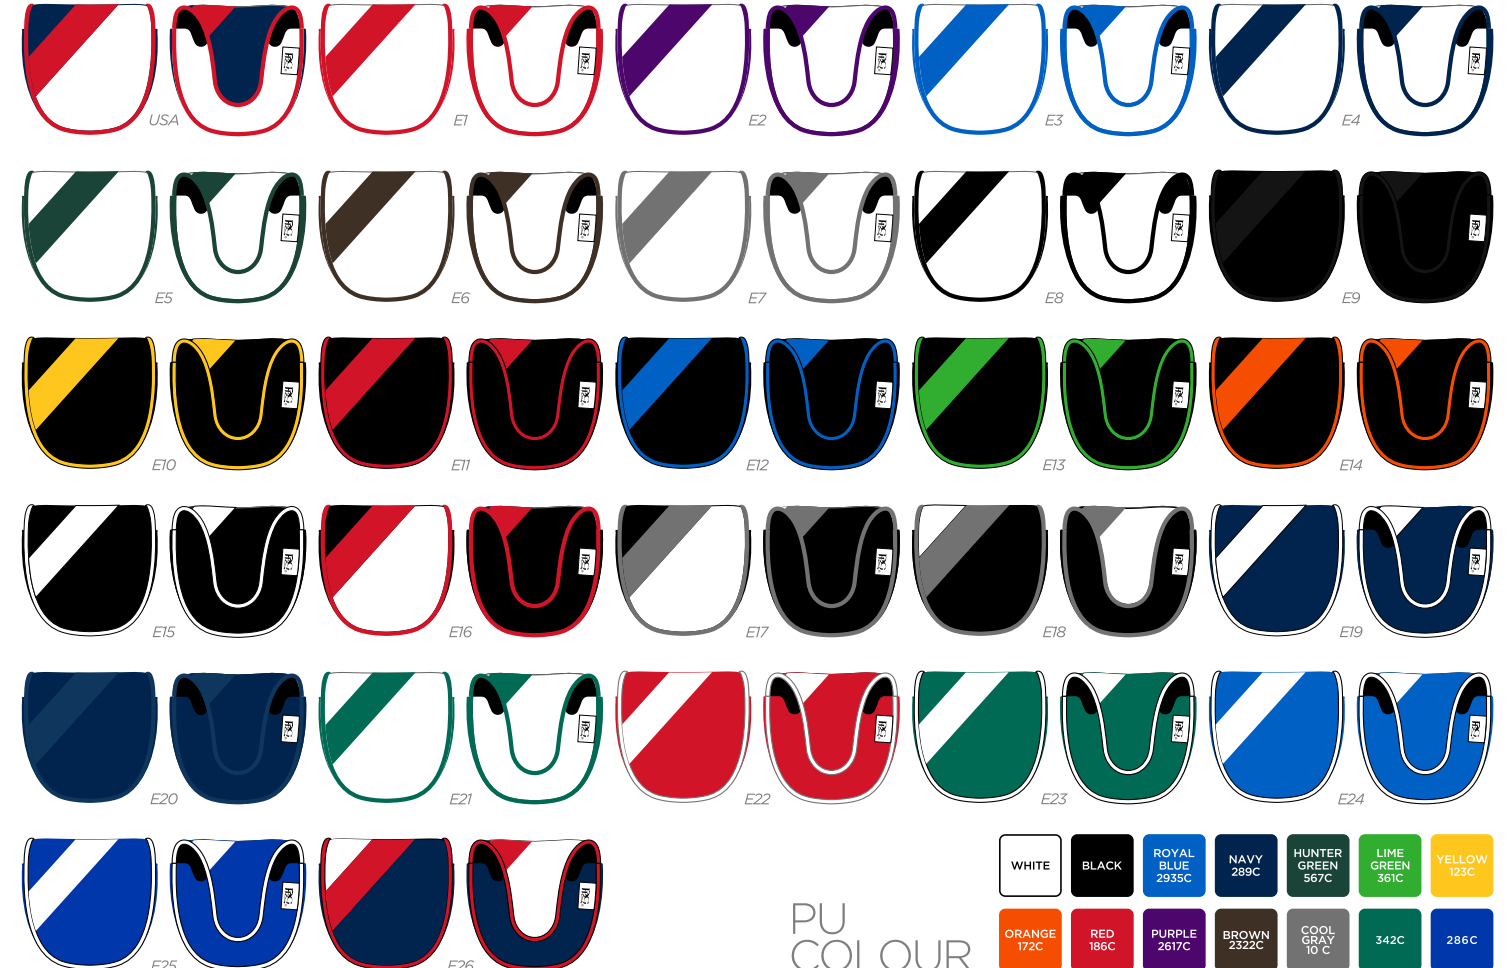

ELITE COLLEGE PREMIUM TOTE BAG / POUCH TOTE BAG

ELITE COLLEGE DELUXE SHOE BAG / IPAD TOTE BAG

ELITE COLLEGE PREMIUM SHOE BAG

LOCATION

LOGO MATCH PU /
FULL COLOUR

PIPING MATCH
MIDDLE PU

STITCHING LINE
MATCH PU

2380C

COOL
GRAY
10 C

RED
186C

HUNTER
GREEN
567C

NAVY
282C

662C

BLACK

WHITE

PU
COLOUR

ELITE COLLEGE TOTE WINE BAG / DELUXE TOTE BAG

PU COLOUR	
WHITE	BLACK
662C	
NAVY 282C	HUNTER GREEN 567C
RED 186C	COOL GRAY 10 C
	2380C

ELITE COLLEGE PREMIUM ZIP

COLLEGE WOOD COVER

PU COLOUR

WHITE	BLACK	ROYAL BLUE 2935C	NAVY 299C
HUNTER GREEN 567C	LIME GREEN 361C	YELLOW 103C	ORANGE 172C
RED 186C	PURPLE 2617C	BROWN 2322C	COOL GRAY 10 C
342C	286C		

Options shown: USA, E1, E2, E3, E4, E5, E6, E7, E8, E9, E10, E11, E12, E13, E14, E15, E16, E17, E18, E19, E20, E21, E22, E23, E24, E25, E26.

COLLEGE MALLET PUTTER COVER

COLLEGE SPIDER MALLET PUTTER COVER