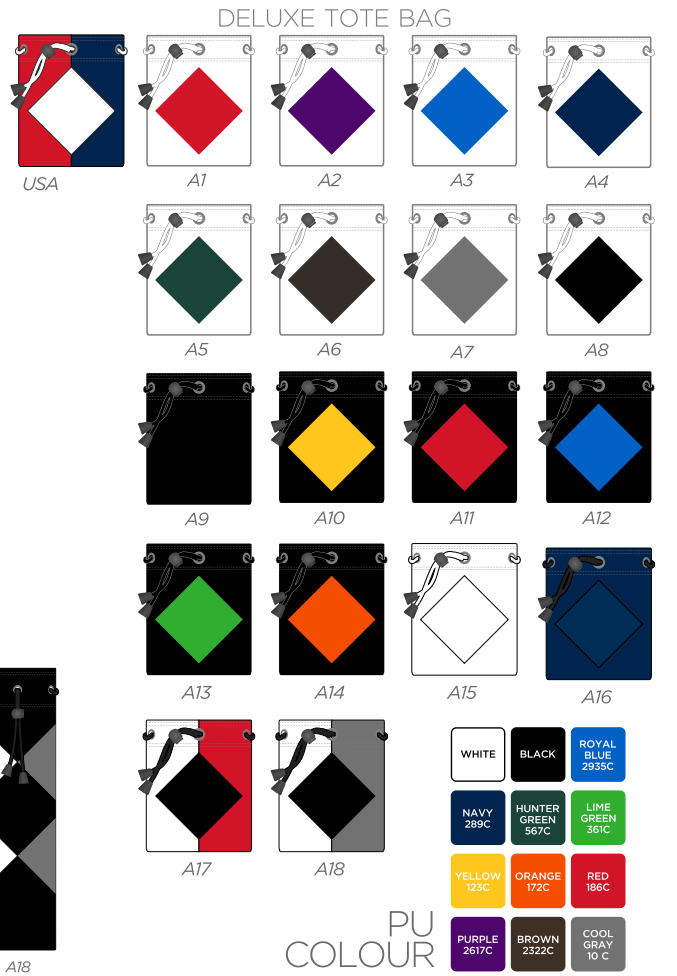

PU COLOUR

WHITE	BLACK	ROYAL BLUE 2935C	286C
PINK 211C	NAVY 289C	HUNTER GREEN 567C	RED 186C
COOL GRAY 10 C	YELLOW 123C		

TRACK BLADE PUTTER COVER

PU COLOUR	WHITE	BLACK	ROYAL BLUE 2935C	286C	PINK 211C	NAVY 289C	HUNTER GREEN 567C	RED 186C	COOL GRAY 10 C	YELLOW 123C

HORIZON WOOD COVER

PRG
COLOUR

HORIZON BLADE PUTTER COVER

PRG COLOUR

HORIZON MALLET PUTTER COVER

HORIZON SPIDER MALLET PUTTER COVER

HORIZON PREMIUM TOTE BAG / POUCH TOTE BAG

HORIZON DELUXE SHOE BAG / IPAD TOTE BAG

HORIZON TOTE WINE BAG / DELUXE TOTE BAG

WINE TOTE BAG

DELUXE TOTE BAG

PU COLOUR

WHITE	BLACK	ROYAL BLUE 2955C	NAVY 289C	HUNTER GREEN 567C	LIME GREEN 561C	YELLOW 123C	ORANGE 172C	RED 186C	PURPLE 2817C	BROWN 2322C	COOL GRAY 10 C
-------	-------	------------------	-----------	-------------------	-----------------	-------------	-------------	----------	--------------	-------------	----------------

SOLITAIRE BLADE PUTTER COVER

SOLITAIRE MALLET PUTTER COVER

SOLITAIRE PREMIUM TOTE BAG / POUCH TOTE BAG

PREMIUM LEATHERETTE TOTE BAG

POUCH TOTE BAG

SOLITAIRE DELUXE SHOE BAG / IPAD TOTE BAG

SOLITAIRE TOTE WINE BAG / DELUXE TOTE BAG