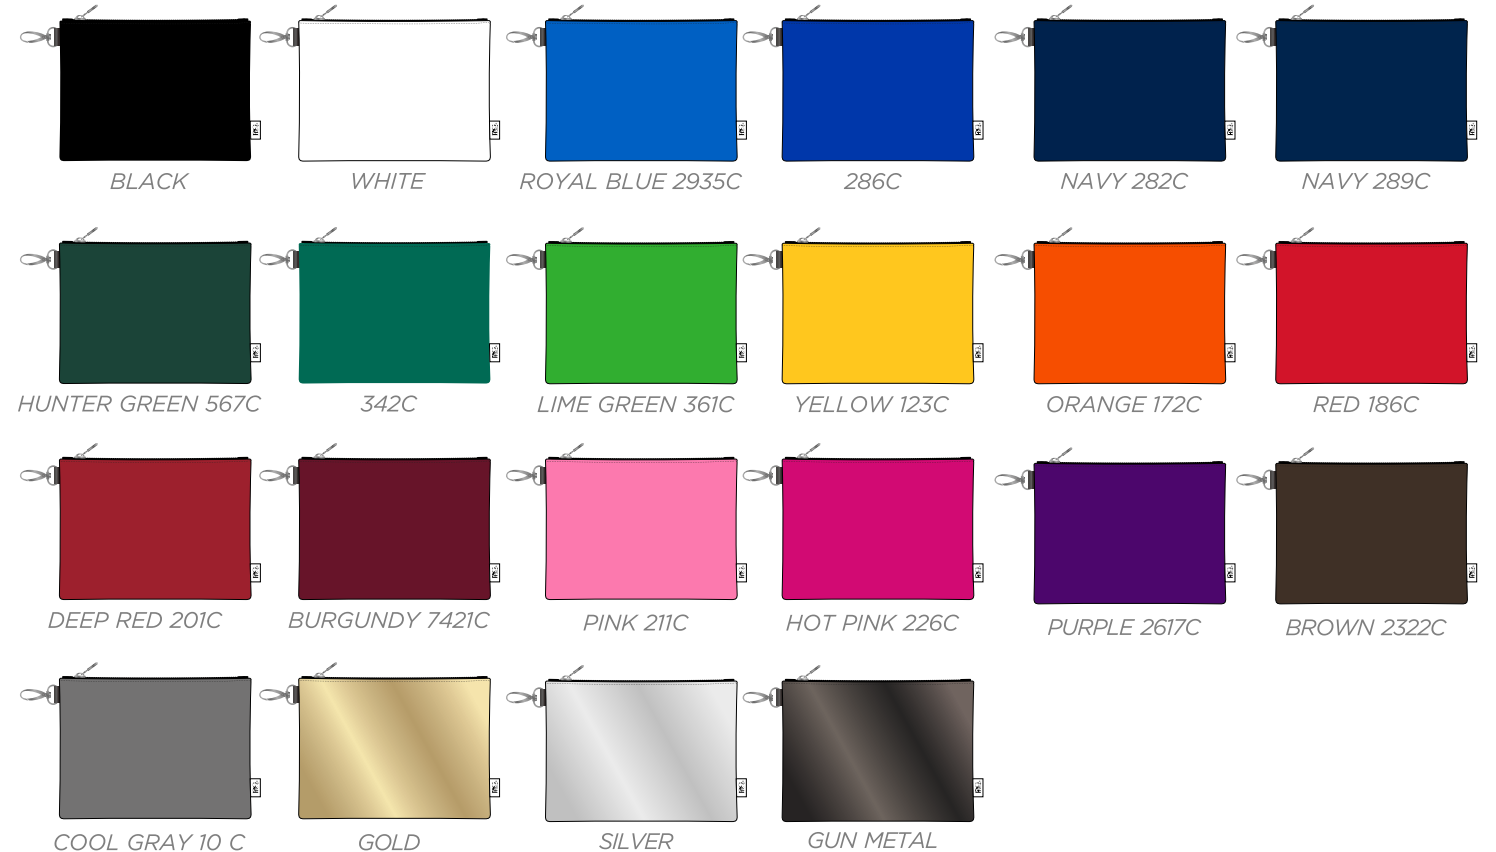

TOTE BAG PREMIUM ZIP