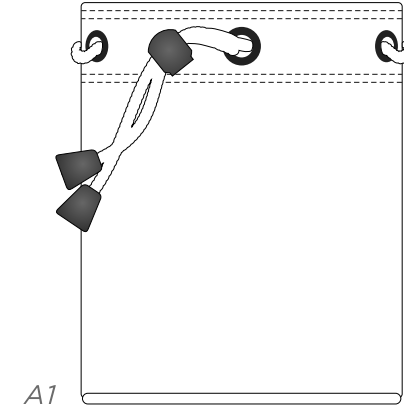

ELITE STUDIO COLLECTION DELUXE TOTE BAG

1. PU COLOUR
2. WHITE
   - BLACK
   - NAVY 282C
   - 2380C
   - HUNTER GREEN 567C
   - COOL GRAY 10 C