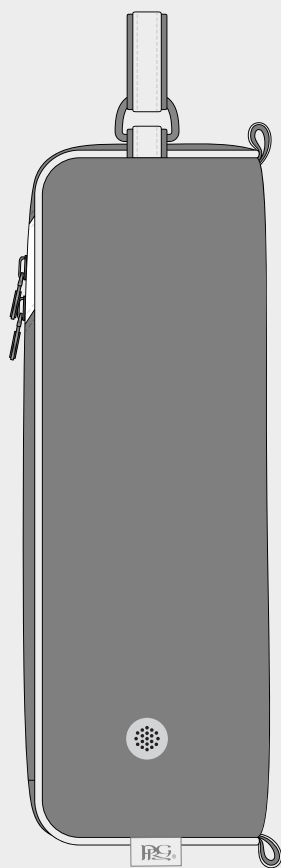

ELITE COLLEGE PREMIUM TOTE BAG / POUCH TOTE BAG

ELITE COLLEGE DELUXE SHOE BAG / IPAD TOTE BAG

ELITE COLLEGE PREMIUM SHOE BAG

LOCATION

LOGO MATCH PU /
FULL COLOUR

PIPING MATCH
MIDDLE PU

STITCHING LINE
MATCH PU