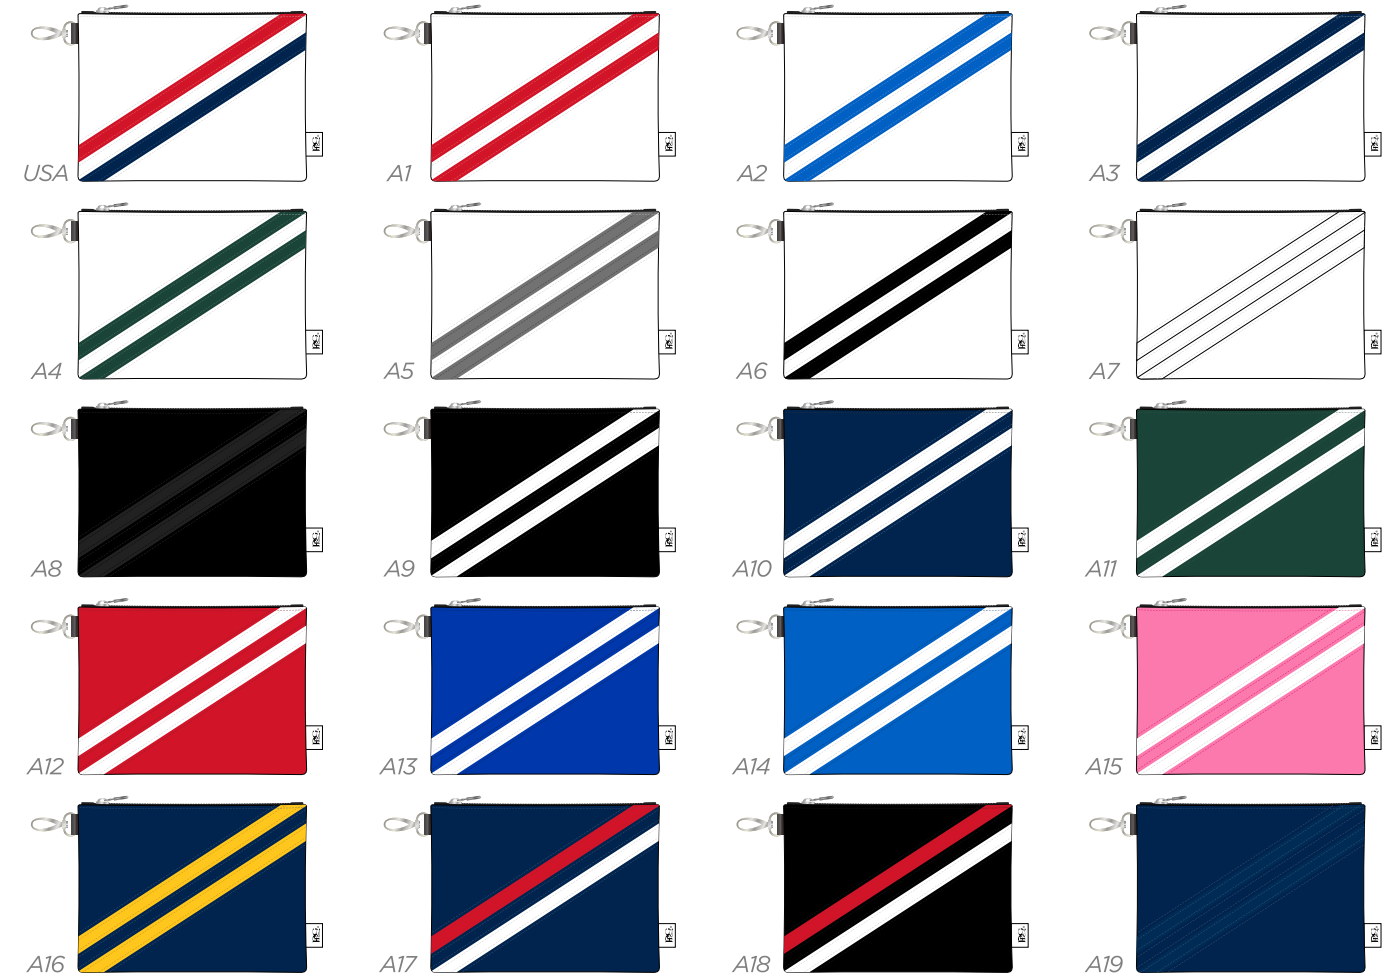

TRACK PREMIUM ZIP

- YELLOW 123C
- COY GRAY 10 C
- RED 186C
- HUNTER GREEN 567C
- NAVY 289C
- PINK 211C
- 286C
- ROYAL BLUE 2935C
- BLACK
- WHITE

PU COLOUR