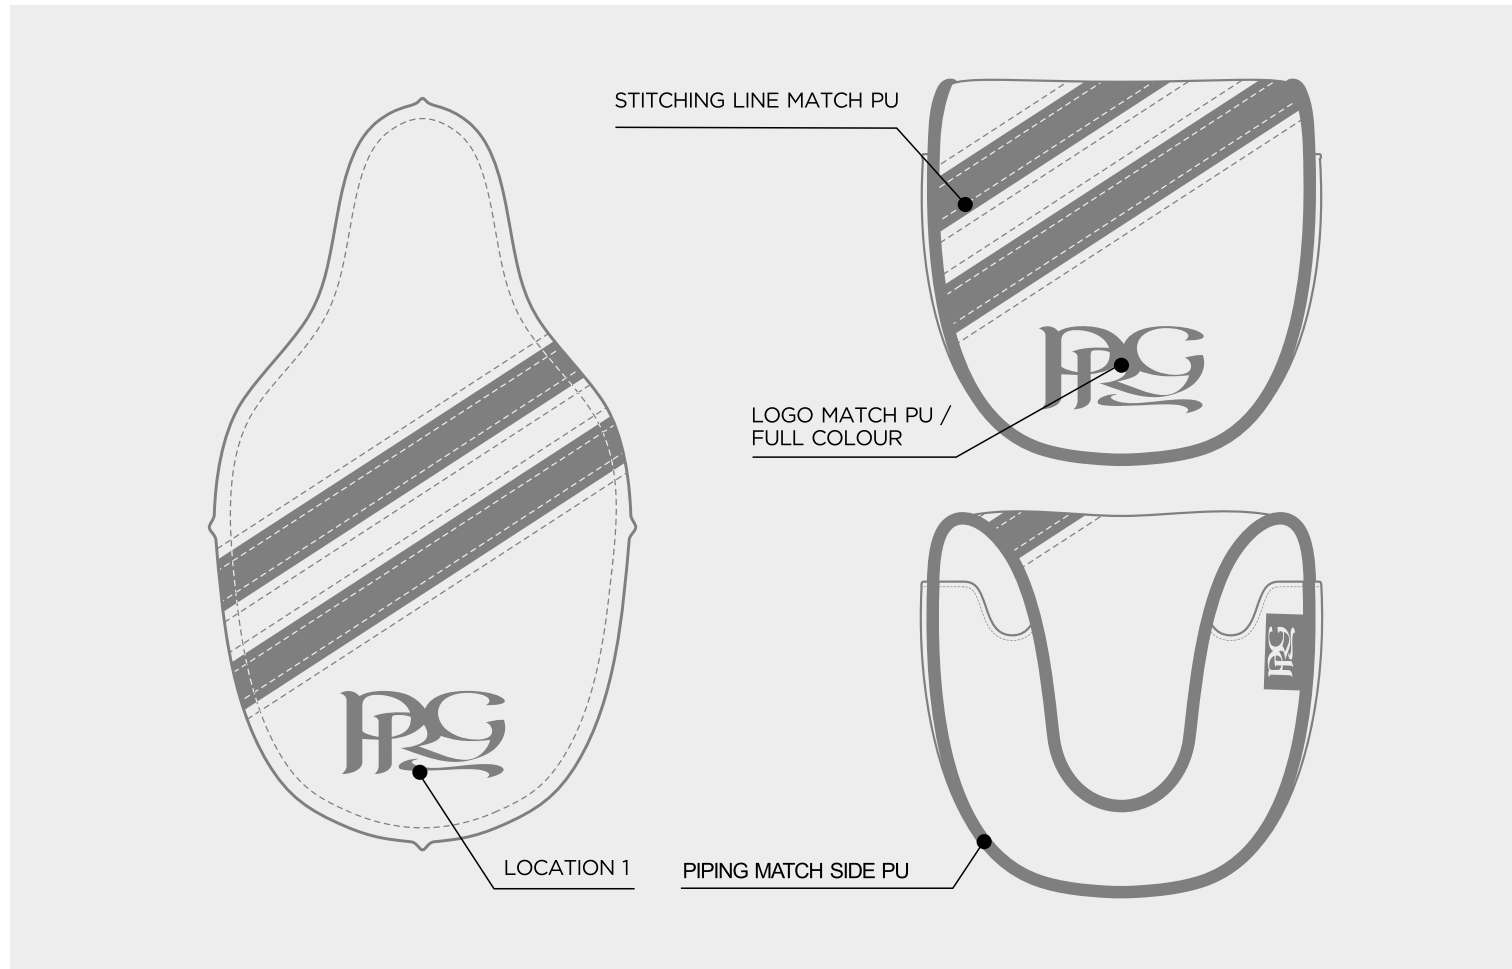

TRACK MALLET PUTTER COVER