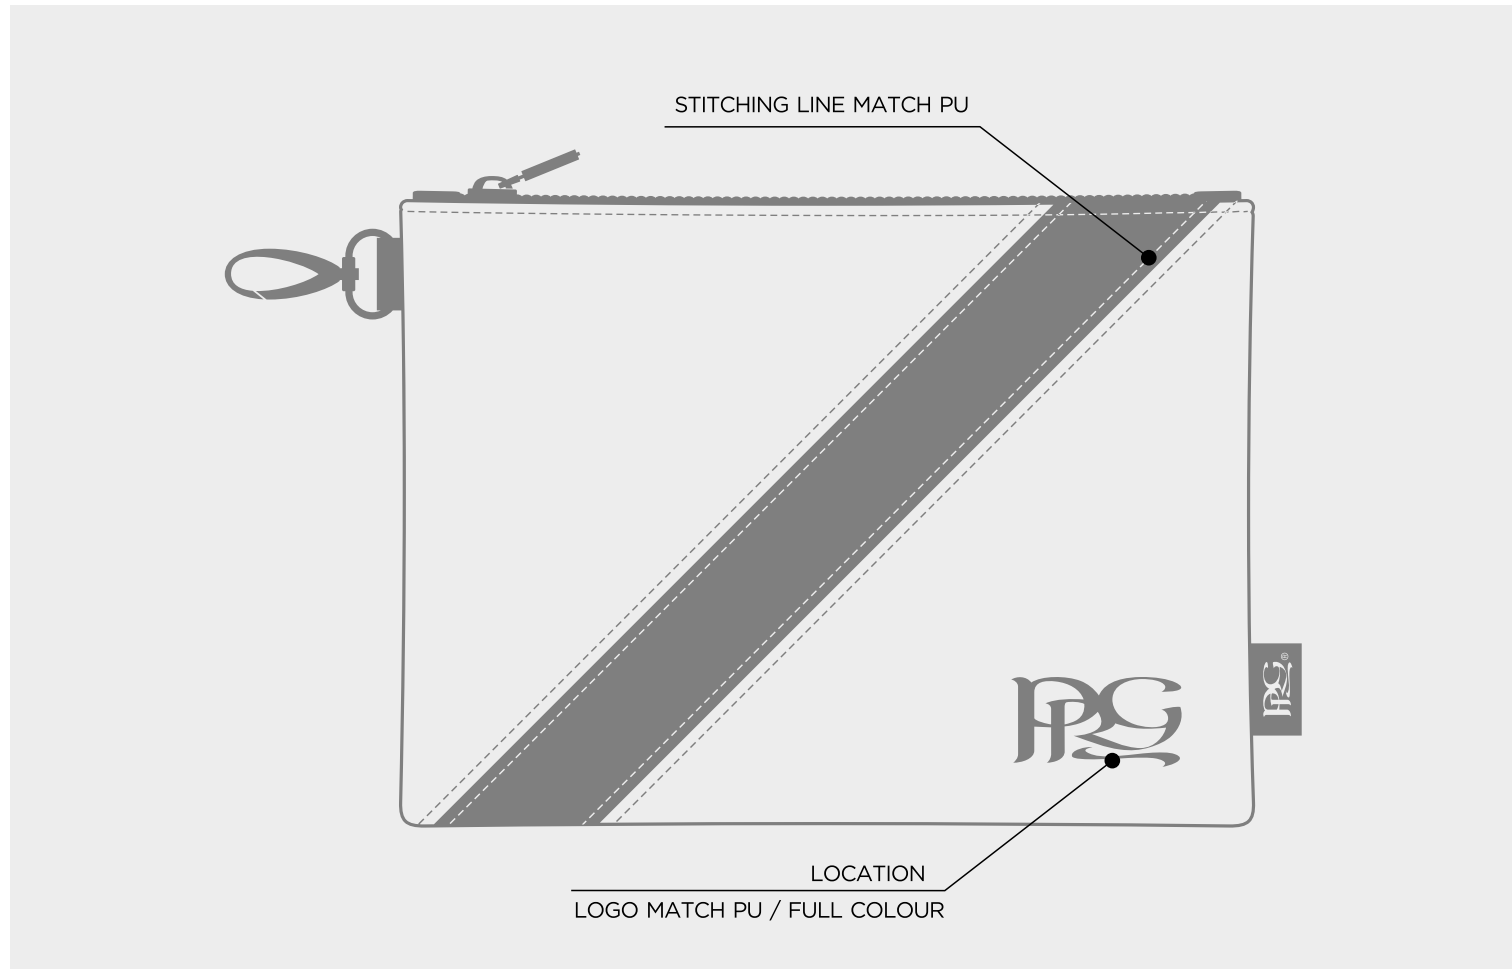

ELITE COLLEGE PREMIUM ZIP