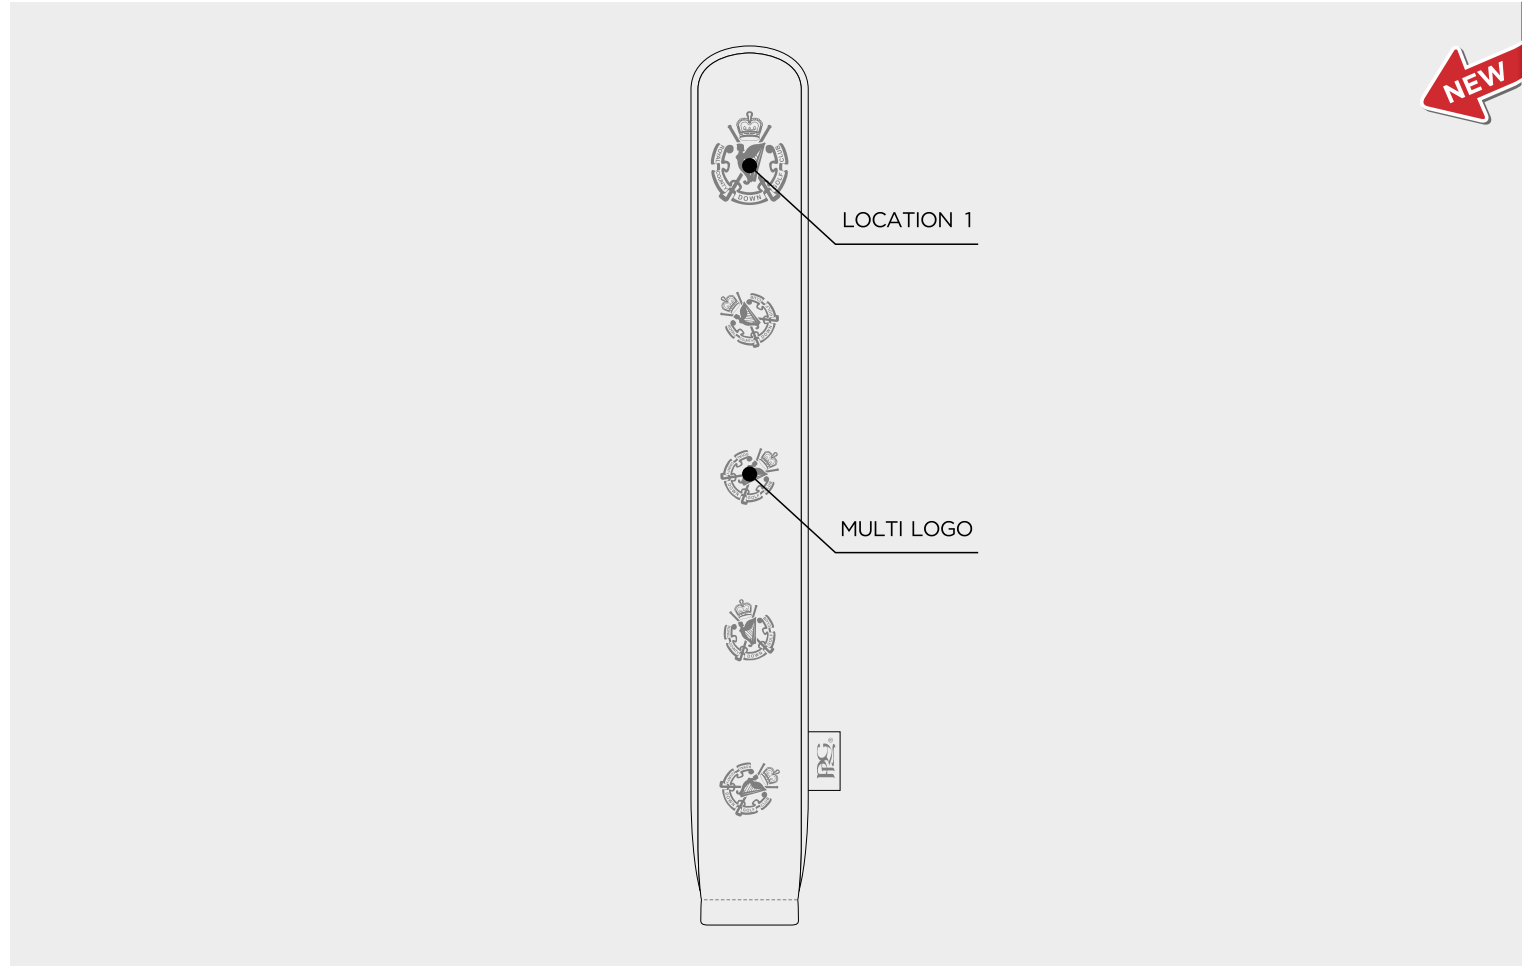

ELITE STUDIO COLLECTION DELUXE TOTE BAG

- PU COLOUR
- WHITE
 - BLACK
 - NAVY 282C
 - 2380C
 - HUNTER GREEN 567C
 - COOL GRAY 10 C

ELITE STUDIO COLLECTION ALIGNMENT AID COVER

ELITE STUDIO COLLECTION SINGLE ZIP TOTE