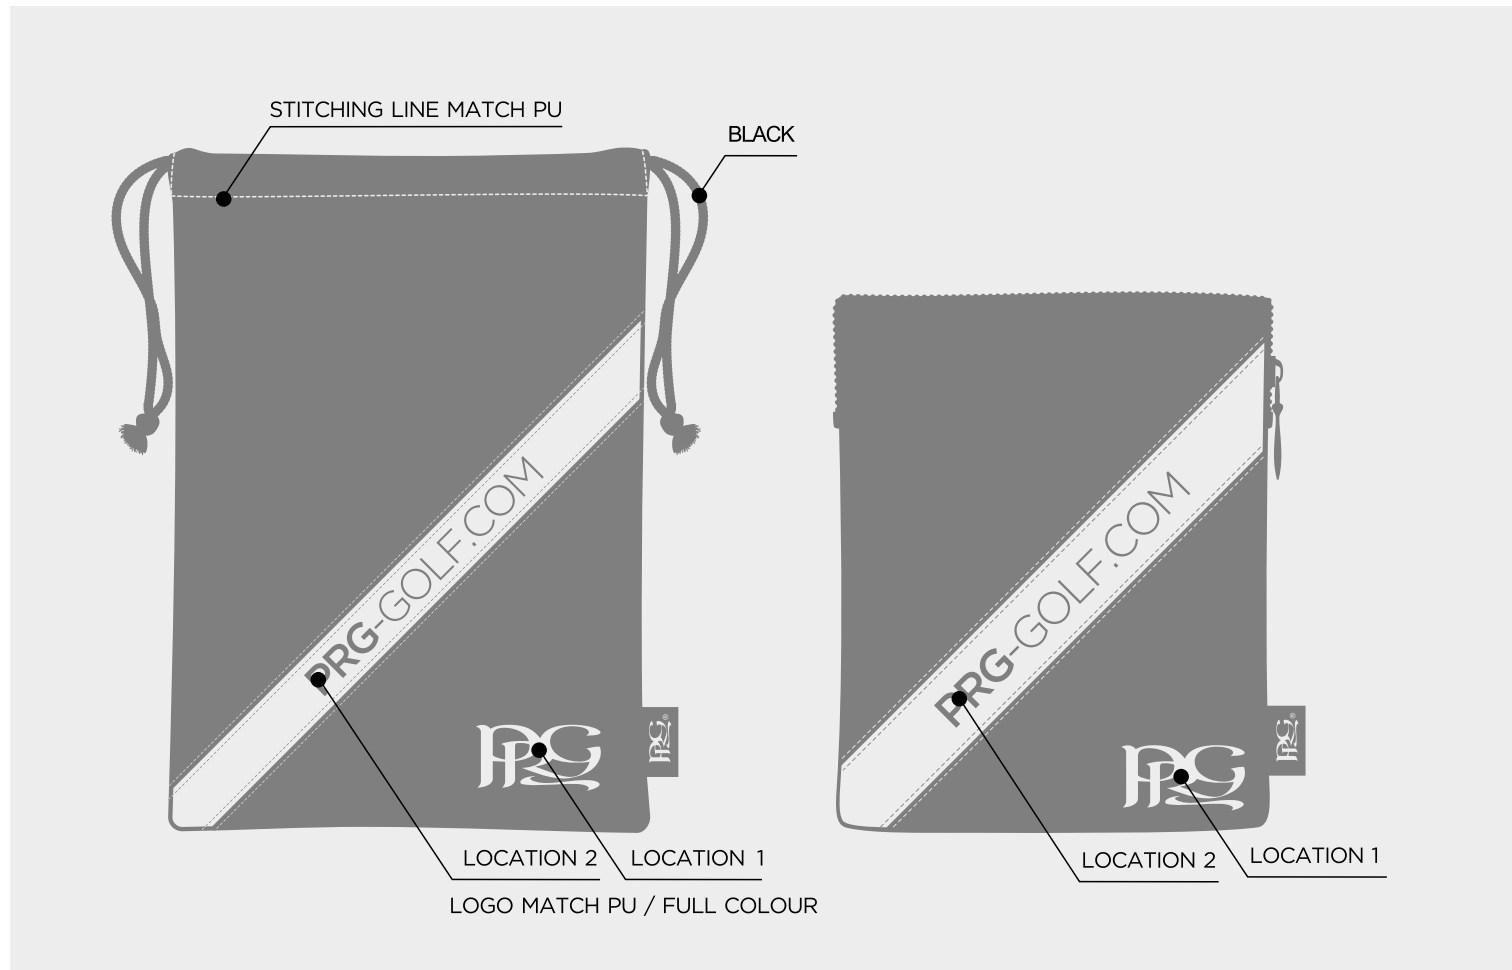

Options shown: USA, E1, E2, E3, E4, E5, E6, E7, E8, E9, E10, E11, E12, E13, E14, E15, E16, E17, E18, E19, E20, E21, E22, E23, E24, E25, E26.

COLLEGE MALLET PUTTER COVER

COLLEGE SPIDER MALLET PUTTER COVER

COLLEGE ALIGNMENT AID COVER

COLLEGE PREMIUM TOTE BAG / POUCH TOTE BAG

COLLEGE DELUXE SHOE BAG / IPAD TOTE BAG

COLLEGE TOTE WINE BAG / DELUXE TOTE BAG

WINE TOTE BAG

DELUXE TOTE BAG

COLLEGE PREMIUM ZIP

TRACK WOOD COVER