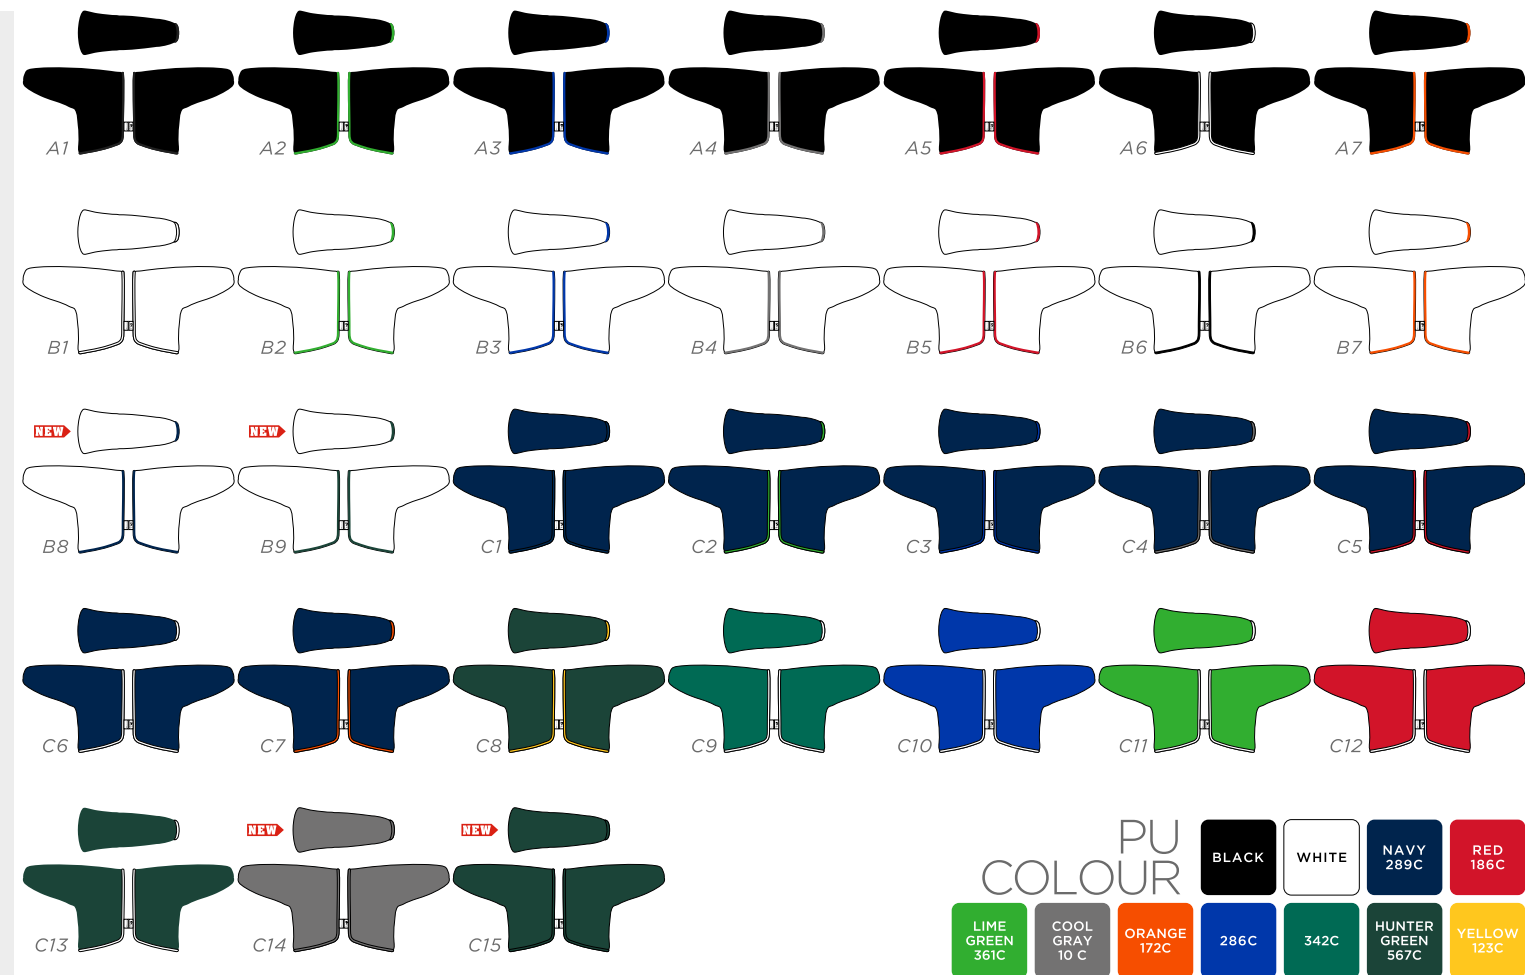

STUDIO COLLECTION BLADE PUTTER COVER