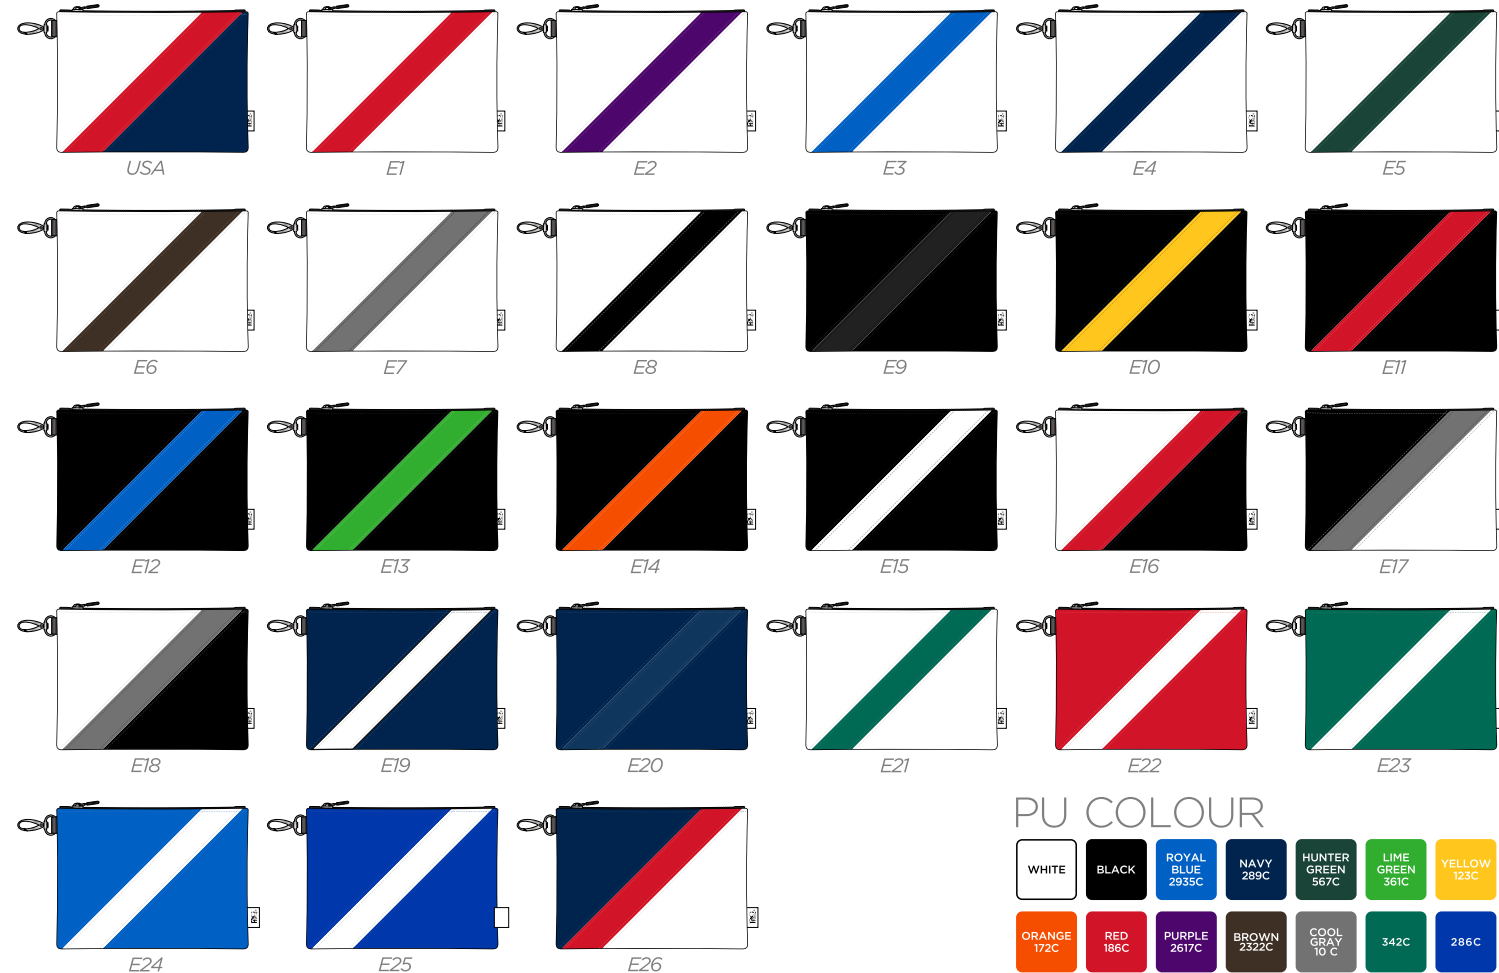

PU
COLOUR

ELITE COLLEGE TOTE WINE BAG / DELUXE TOTE BAG

PU COLOUR	
WHITE	BLACK
662C	
NAVY 282C	HUNTER GREEN 567C
RED 186C	COOL GRAY 10 C
	2380C

ELITE COLLEGE PREMIUM ZIP

COLLEGE WOOD COVER

PU COLOUR

WHITE	BLACK	ROYAL BLUE 2935C	NAVY 299C
HUNTER GREEN 567C	LIME GREEN 361C	YELLOW 103C	ORANGE 172C
RED 186C	PURPLE 2617C	BROWN 2322C	COOL GRAY 10 C
342C	286C		

Options shown: USA, E1, E2, E3, E4, E5, E6, E7, E8, E9, E10, E11, E12, E13, E14, E15, E16, E17, E18, E19, E20, E21, E22, E23, E24, E25, E26.

COLLEGE MALLET PUTTER COVER

COLLEGE SPIDER MALLET PUTTER COVER

COLLEGE ALIGNMENT AID COVER

COLLEGE PREMIUM TOTE BAG / POUCH TOTE BAG

COLLEGE DELUXE SHOE BAG / IPAD TOTE BAG

COLLEGE TOTE WINE BAG / DELUXE TOTE BAG

WINE TOTE BAG

DELUXE TOTE BAG

COLLEGE PREMIUM ZIP

TRACK WOOD COVER

PU COLOUR

WHITE	BLACK	ROYAL BLUE 2935C	286C
PINK 211C	NAVY 289C	HUNTER GREEN 567C	RED 186C
COOL GRAY 10 C	YELLOW 123C		

TRACK BLADE PUTTER COVER

PU COLOUR	WHITE	BLACK	ROYAL BLUE 2935C	286C	PINK 211C	NAVY 289C	HUNTER GREEN 567C	RED 186C	COOL GRAY 10 C	YELLOW 123C