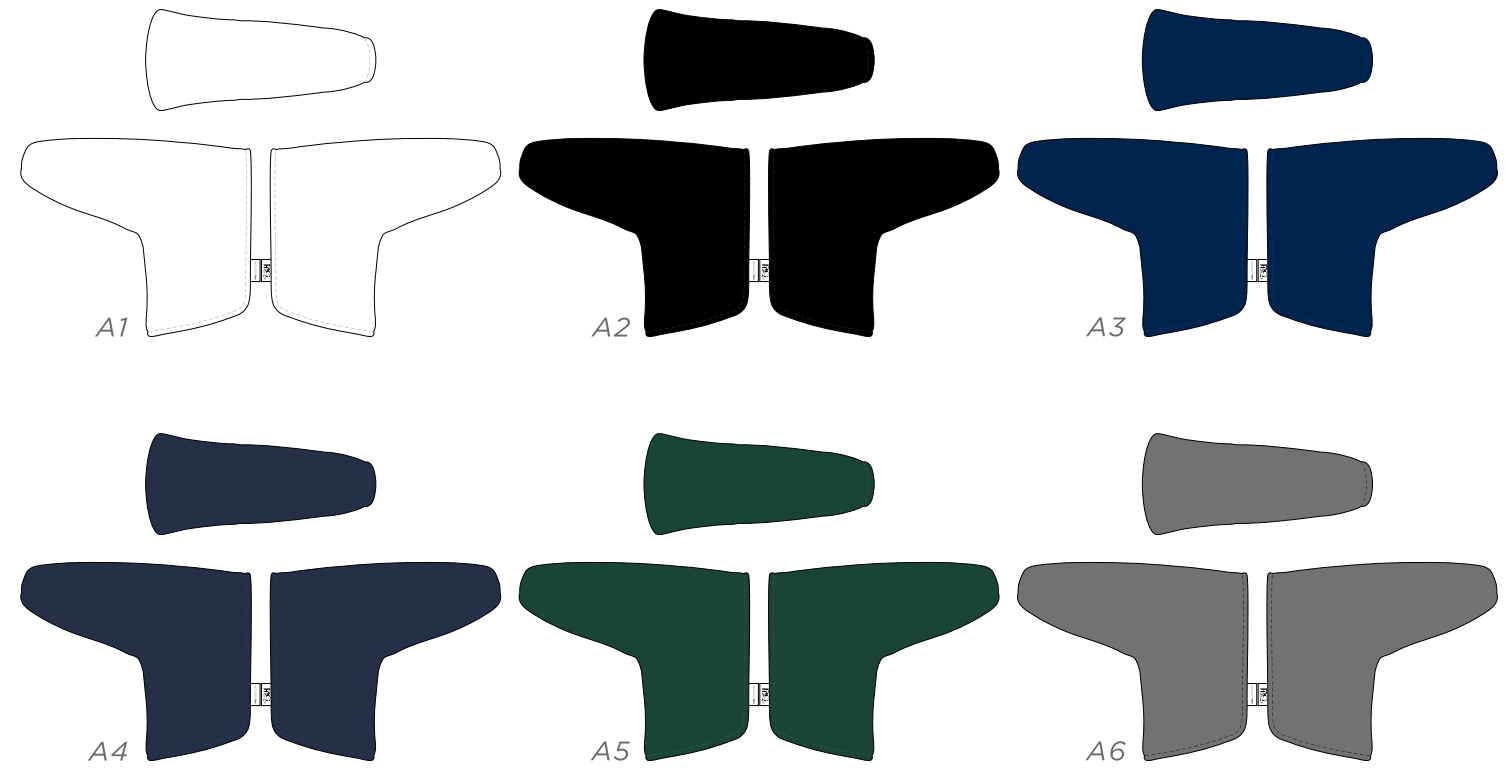

ELITE STUDIO COLLECTION BLADE PUTTER COVER

NEW

1. PU COLOUR
2. WHITE
   - BLACK
   - NAVY 282C
   - 2380C
   - HUNTER GREEN 567C
   - COOL GRAY 10 C