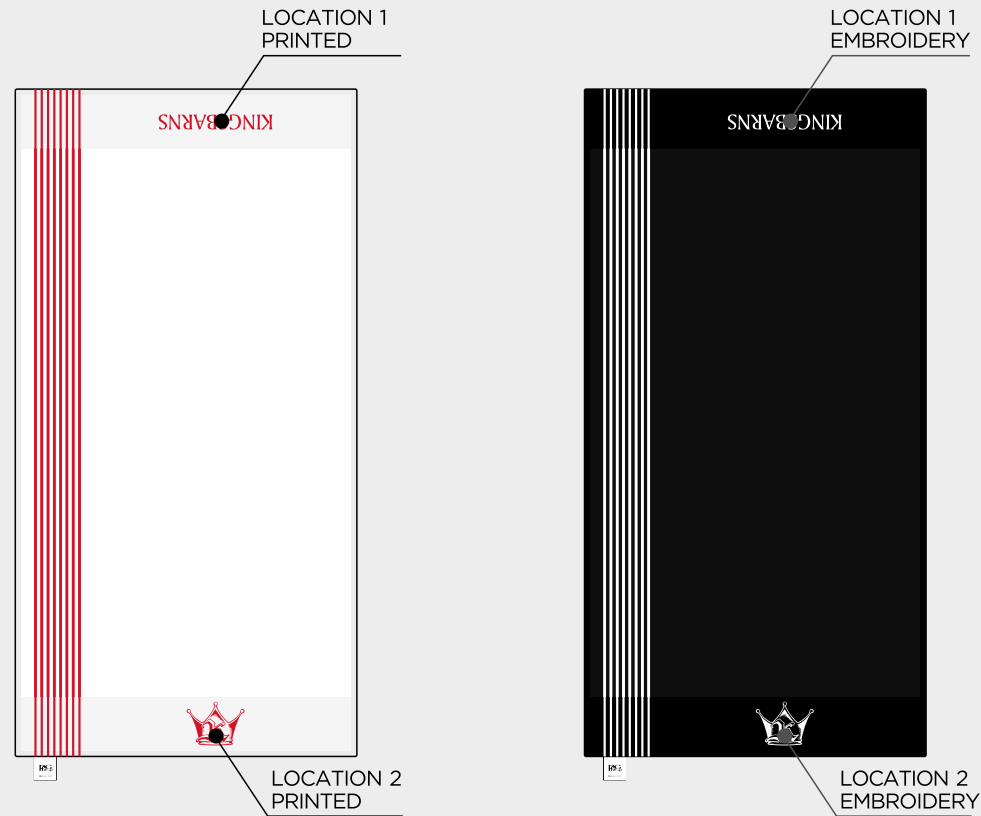

TOWEL RETRO STRIPE

21.5" x 42"