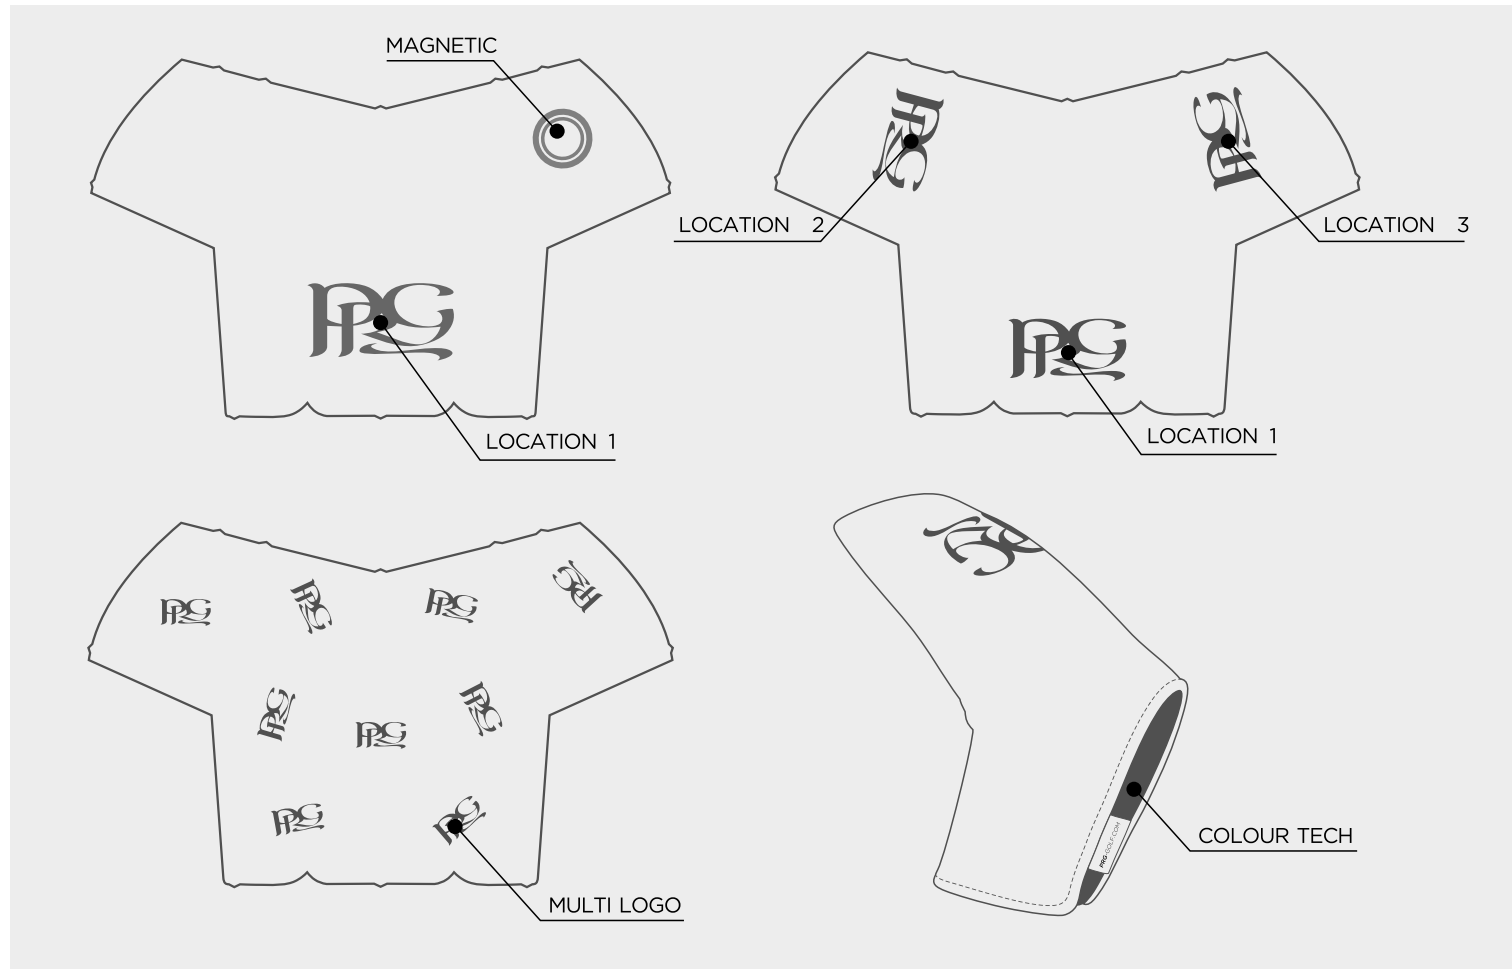

STELLAR BLADE PUTTER COVER

PU COLOUR: BLACK, WHITE, NAVY 289C, COOL GRAY 10 C

FUR LINING COLOUR: COOL GRAY 10 C, NAVY 289C, BLUE 286C, LIME GREEN 361C, RED 186C, ORANGE 172C, BLACK

STELLAR MALLET PUTTER COVER / SPIDER MALLET