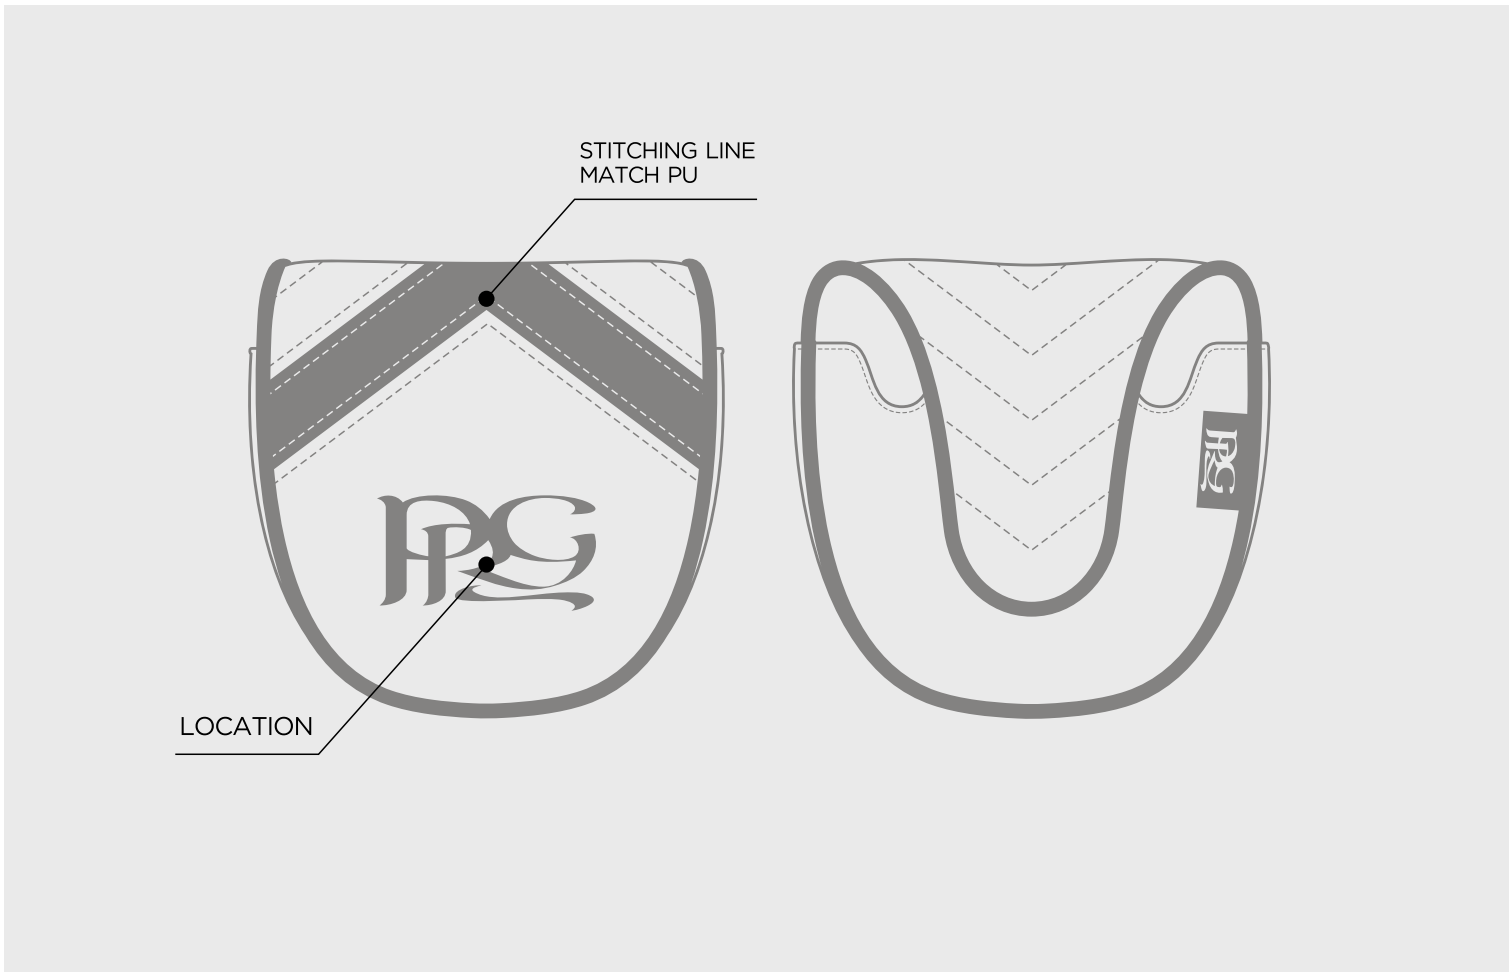

ELITE FUSION Mallet Putter Cover

PU COLOUR	WHITE	BLACK	662C	NAVY 282C	HUNTER GREEN 567C	RED 186C	COOL GRAY 10 C	2380C
USA								
A1								
A2								
A3								
A4								
A5								
A6								
A7								
A8								
A9								
A10								
A11								
A12								
A13								
A14								
A15								
A16								
A17								
A18								
A19