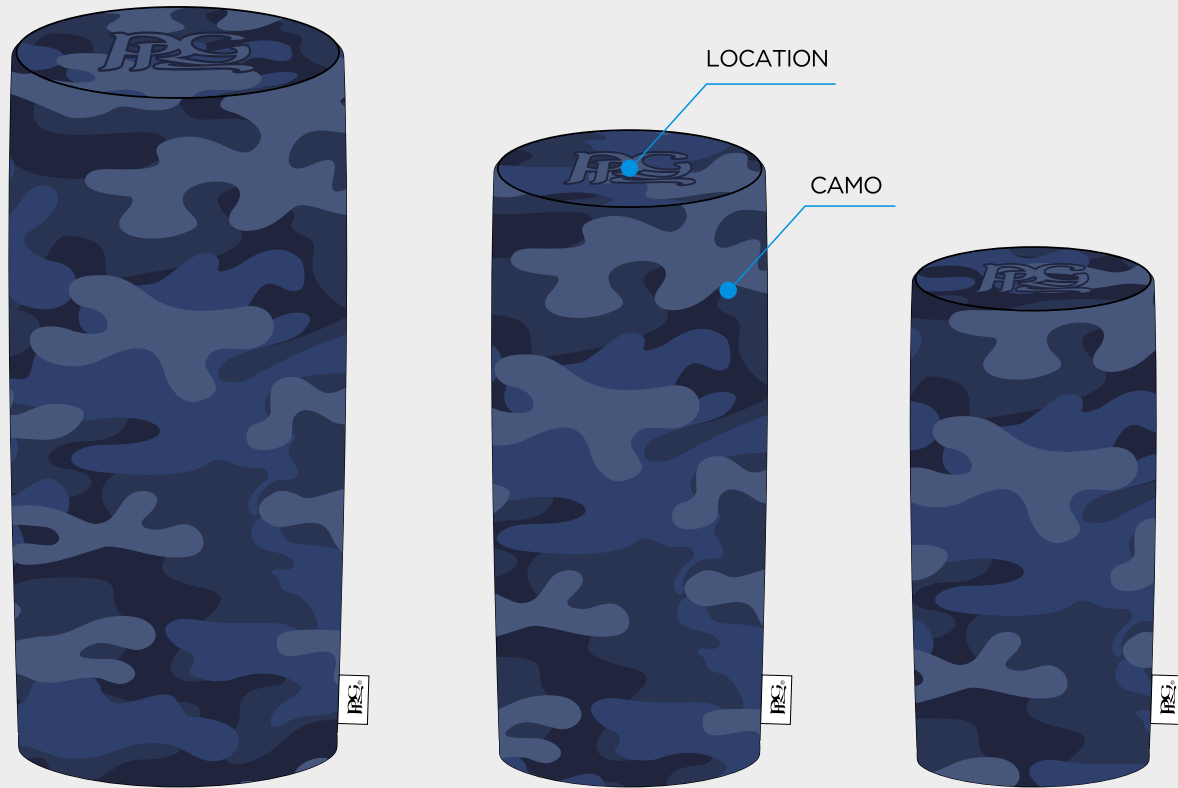

CAMO BARREL WOOD COVER

DRIVER

FAIRWAY

RESCUE