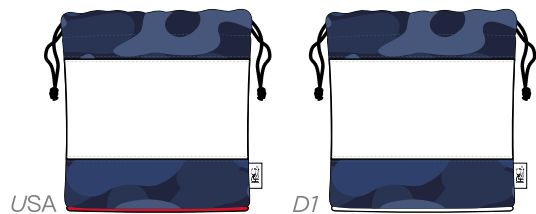

ELITE CAMO PREMIUM TOTE BAG / POUCH TOTE BAG

PRG

PU

LOCATION

CAMO

STITCHING LINE
MATCH PU CAMO

PRG

PU PIPING MATCH MIDDLE

D1

D2

S1

S2

S3

G1

G2

CAMO COLOUR	DELTA	ALPHA	SIERRA		
	PU COLOUR	BLACK	HUNTER GREEN 567C	NAVY 289C	COOL GRAY 10 C

USA

D1

D2

S1

S2

S3

G1

G2