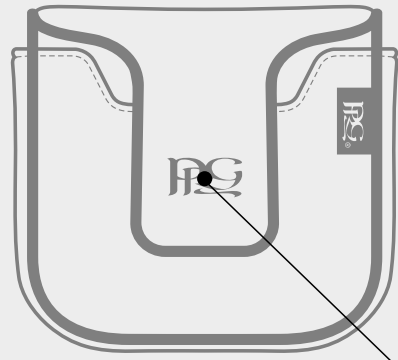

MALLET PUTTER COVER

SPIDER MALLET

- PU COLOUR
- BLACK
- WHITE
- NAVY 289C
- COOL 10 C
- FUR LINING COLOUR
- COOL 10 C
- NAVY 289C
- BLUE 286C
- LIME 287C
- RED 186C
- ORANGE 172C
- BLACK

BLADE PUTTER COVER

MALLET PUTTER COVER

SPIDER MALLET

LOCATION 1

LOCATION 2

MULTI LOGO

PIPING MATCH FRONT

ALIGNMENT AID COVER

ALIGNMENT AID COVER