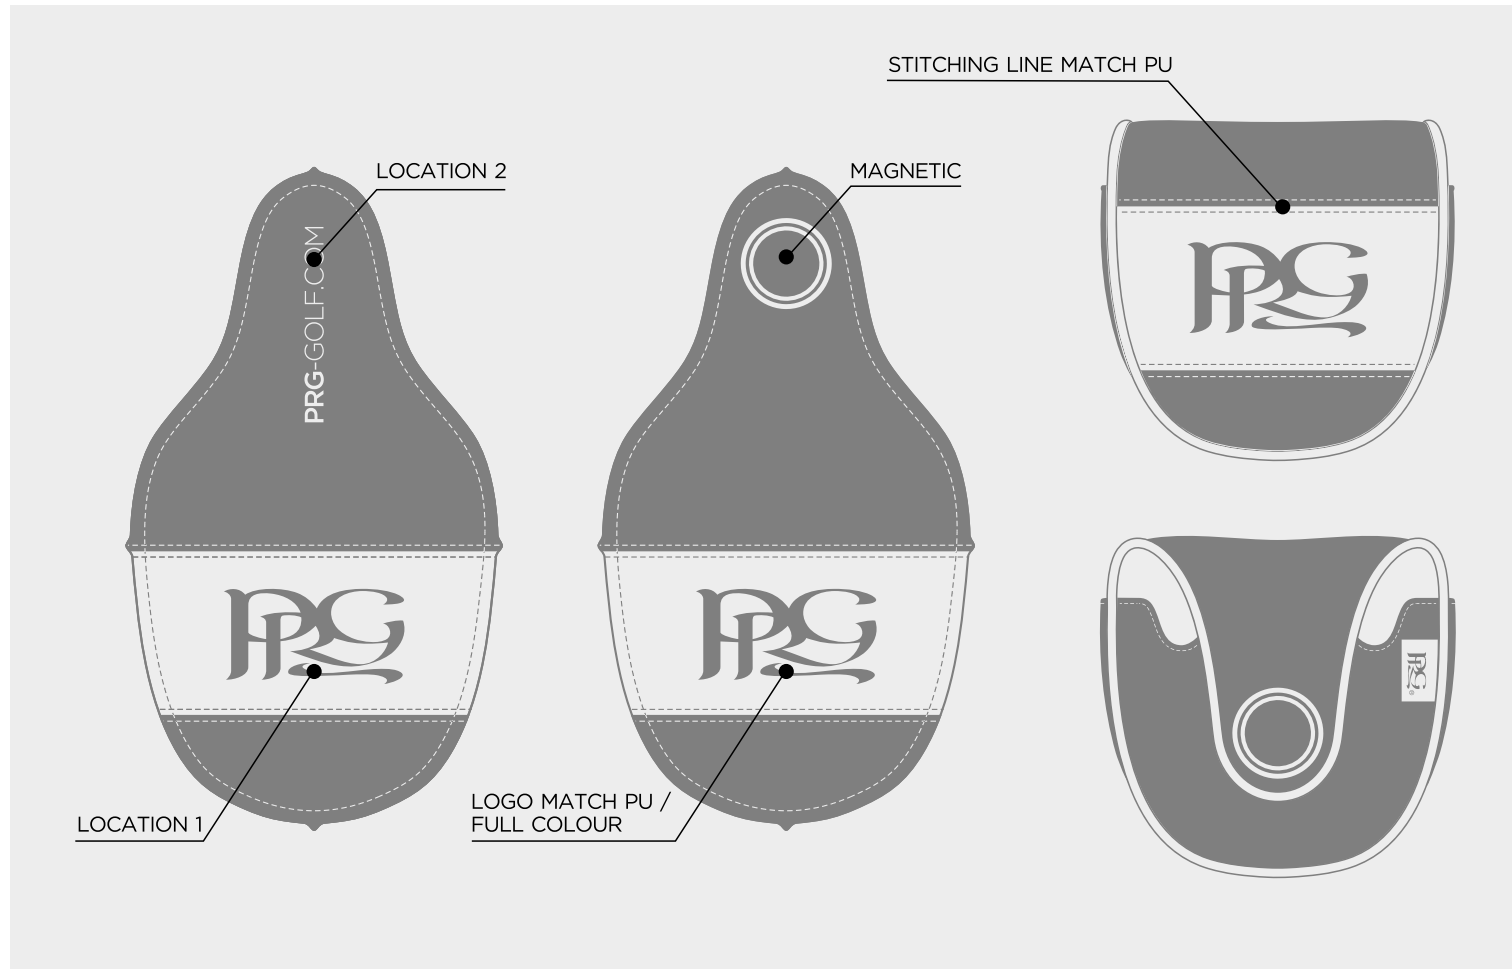

HORIZON WOOD COVER

PRG
COLOUR

HORIZON BLADE PUTTER COVER

PRG COLOUR

HORIZON MALLET PUTTER COVER

HORIZON SPIDER MALLET PUTTER COVER

HORIZON PREMIUM TOTE BAG / POUCH TOTE BAG

HORIZON DELUXE SHOE BAG / IPAD TOTE BAG