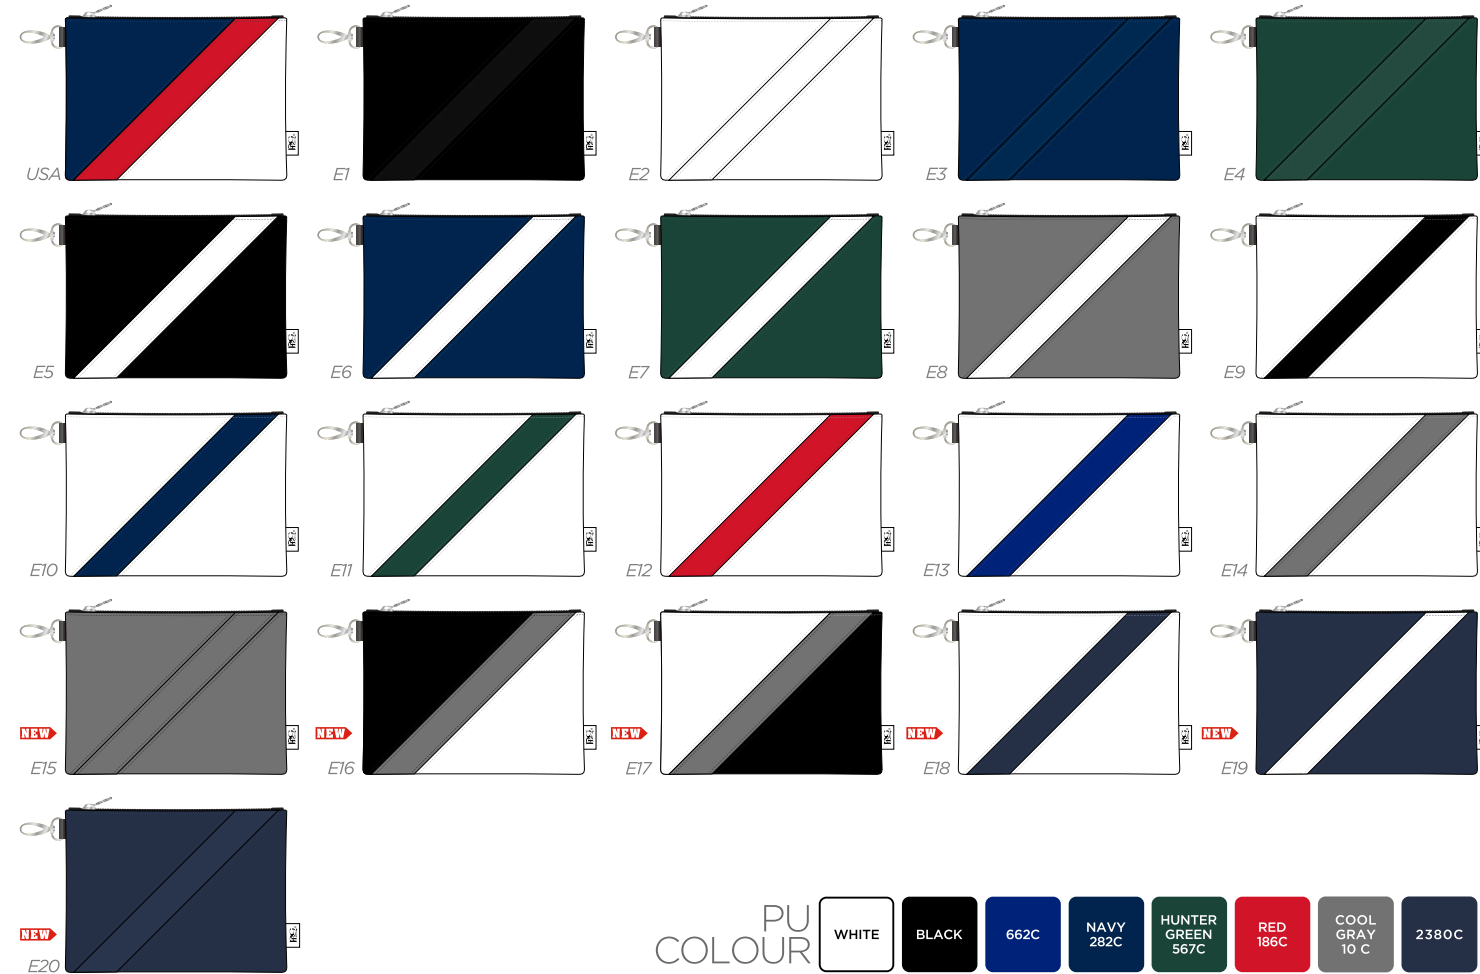

ELITE COLLEGE PREMIUM TOTE BAG / POUCH TOTE BAG

ELITE COLLEGE DELUXE SHOE BAG / IPAD TOTE BAG

ELITE COLLEGE PREMIUM SHOE BAG

LOCATION

LOGO MATCH PU /
FULL COLOUR

PIPING MATCH
MIDDLE PU

STITCHING LINE
MATCH PU

2380C

COOL
GRAY
10 C

RED
186C

HUNTER
GREEN
567C

NAVY
282C

662C

BLACK

WHITE

PU
COLOUR

ELITE COLLEGE TOTE WINE BAG / DELUXE TOTE BAG

PU COLOUR	
WHITE	BLACK
662C	
NAVY 282C	HUNTER GREEN 567C
RED 186C	COOL GRAY 10 C
	2380C

ELITE COLLEGE PREMIUM ZIP

COLLEGE WOOD COVER

PU COLOUR

WHITE	BLACK	ROYAL BLUE 2935C	NAVY 299C
HUNTER GREEN 567C	LIME GREEN 361C	YELLOW 103C	ORANGE 172C
RED 186C	PURPLE 2617C	BROWN 2322C	COOL GRAY 10 C
342C	286C		