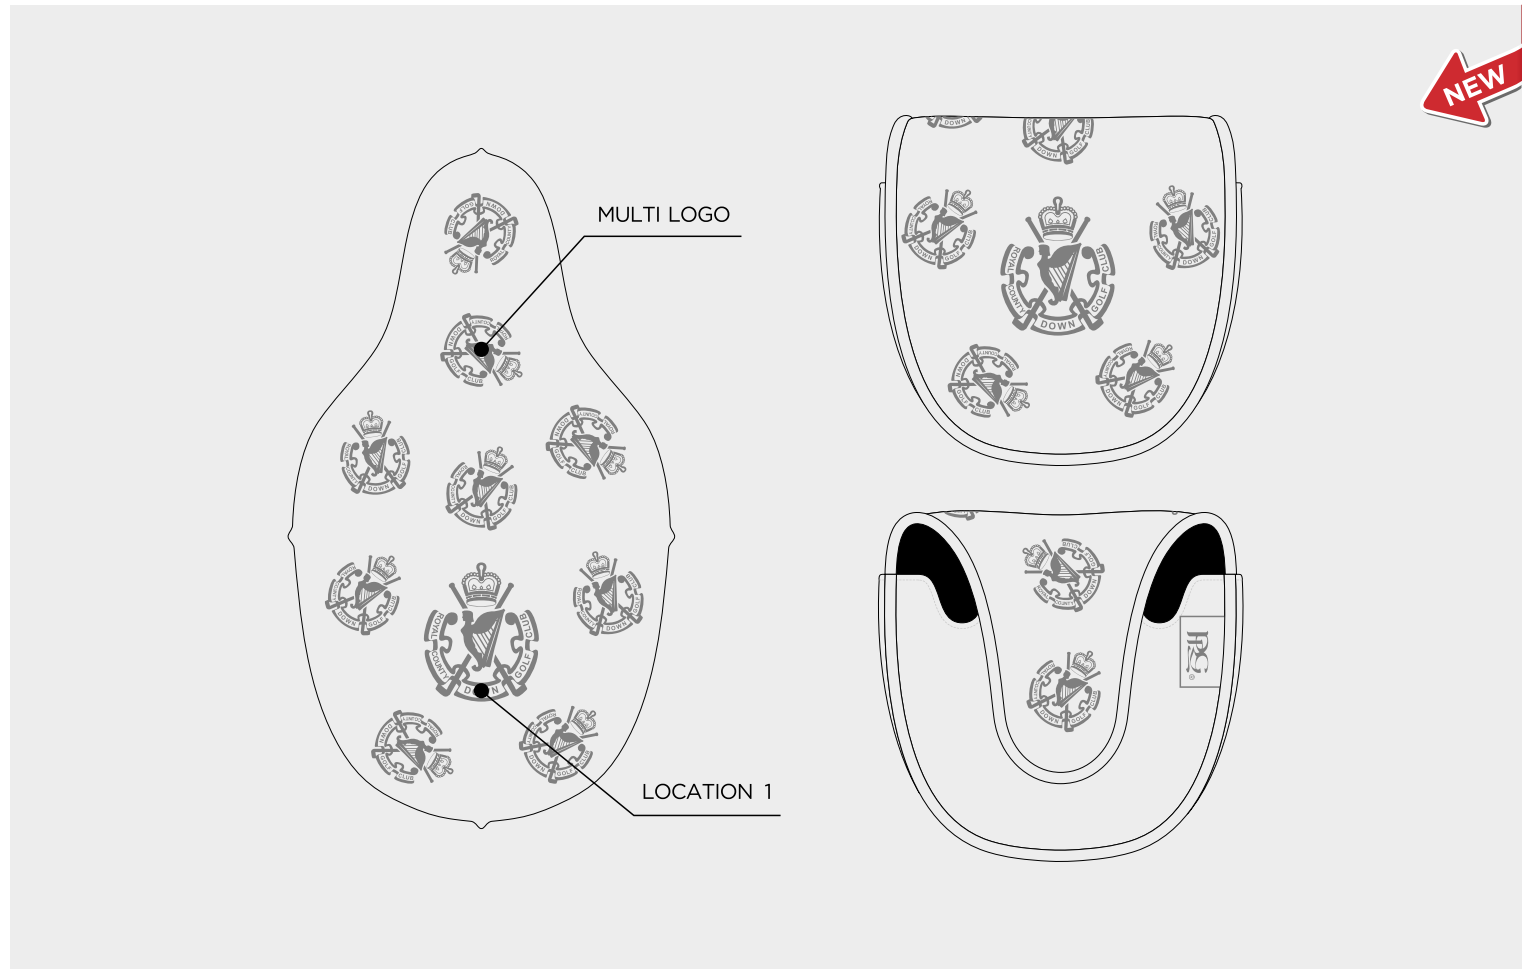

ELITE STUDIO COLLECTION Mallet Putter Cover

PU COLOUR	WHITE	BLACK	NAVY 282C	2380C	HUNTER GREEN 567C	COOL GRAY 10 C