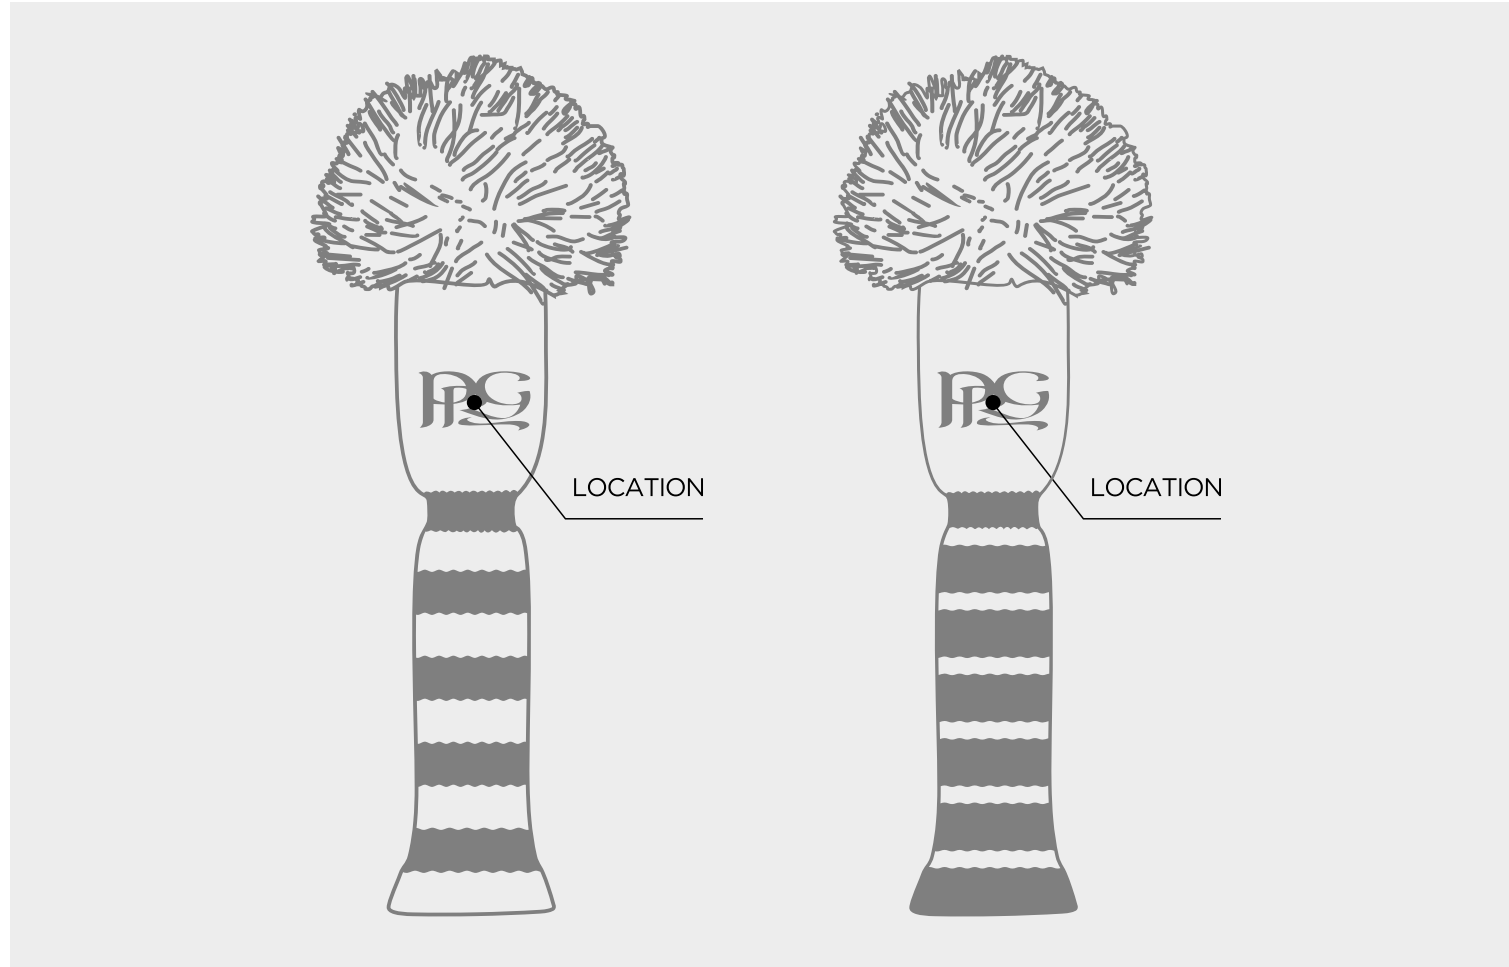

HULA POMPOM HEADCOVER