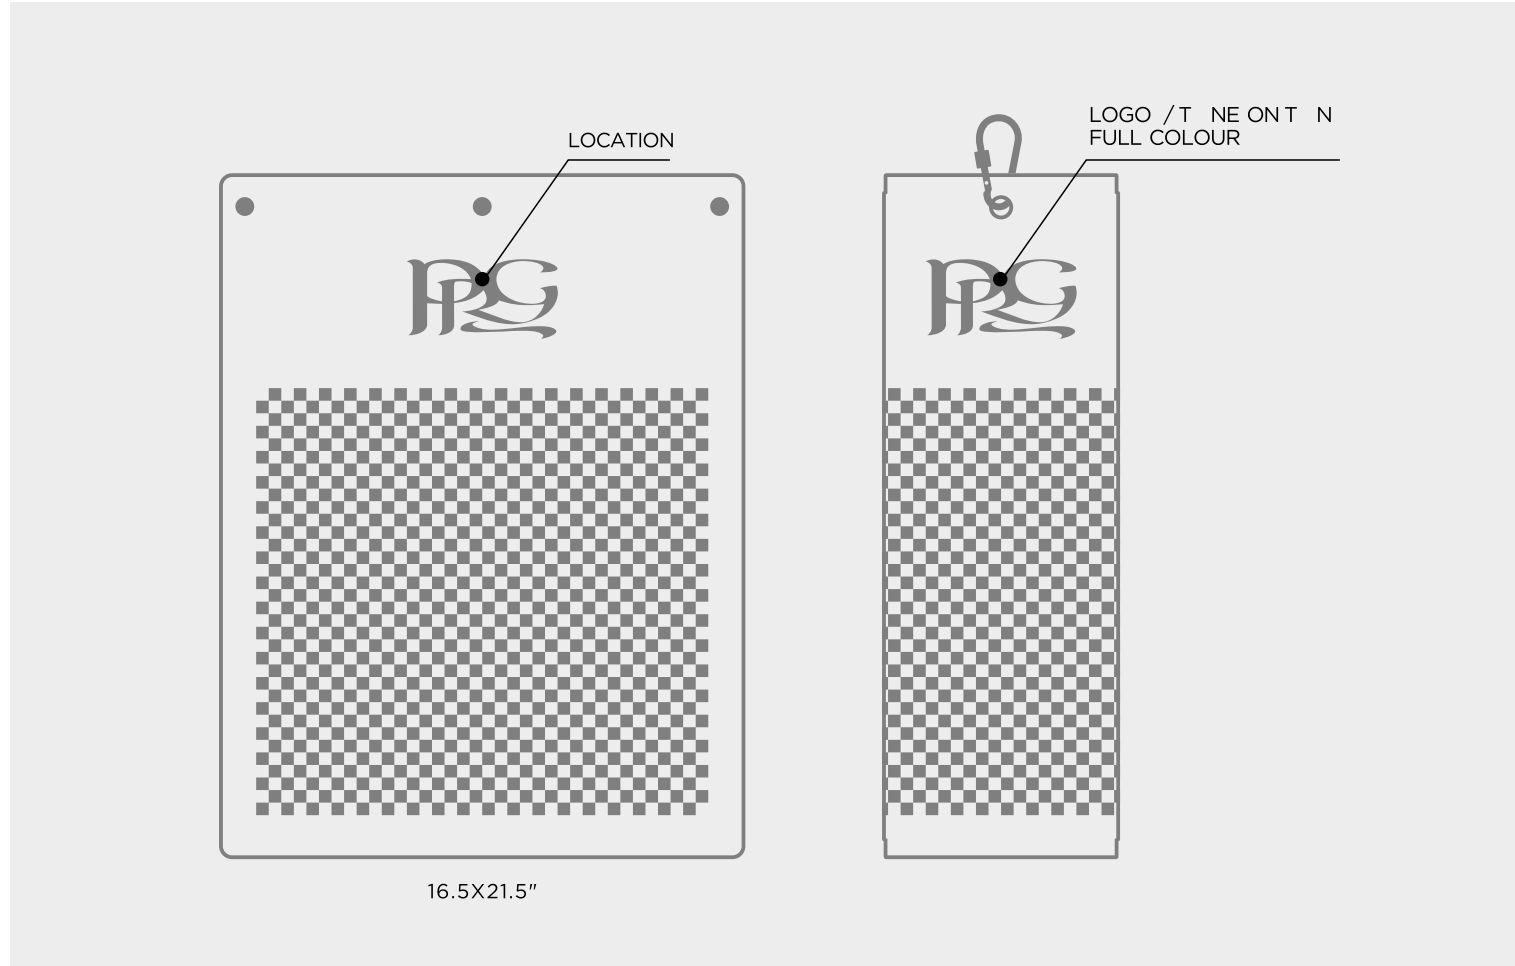

TOWELCROSS TRI-FOLD