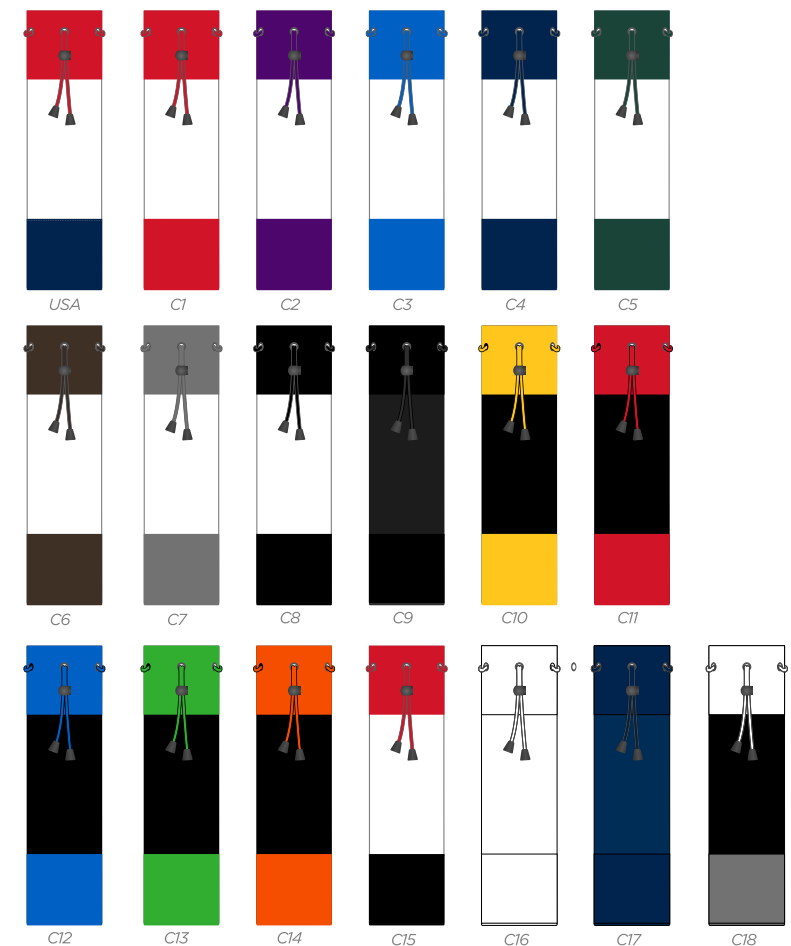

HORIZON WOOD COVER

PRG
COLOUR

HORIZON BLADE PUTTER COVER

PRG COLOUR

HORIZON MALLET PUTTER COVER

HORIZON SPIDER MALLET PUTTER COVER

HORIZON PREMIUM TOTE BAG / POUCH TOTE BAG

HORIZON DELUXE SHOE BAG / IPAD TOTE BAG

HORIZON TOTE WINE BAG / DELUXE TOTE BAG

WINE TOTE BAG

DELUXE TOTE BAG

PU COLOUR

WHITE	BLACK	ROYAL BLUE 2955C	NAVY 289C	HUNTER GREEN 567C	LIME GREEN 561C	YELLOW 123C	ORANGE 172C	RED 186C	PURPLE 2817C	BROWN 2322C	COOL GRAY 10 C
-------	-------	------------------	-----------	-------------------	-----------------	-------------	-------------	----------	--------------	-------------	----------------