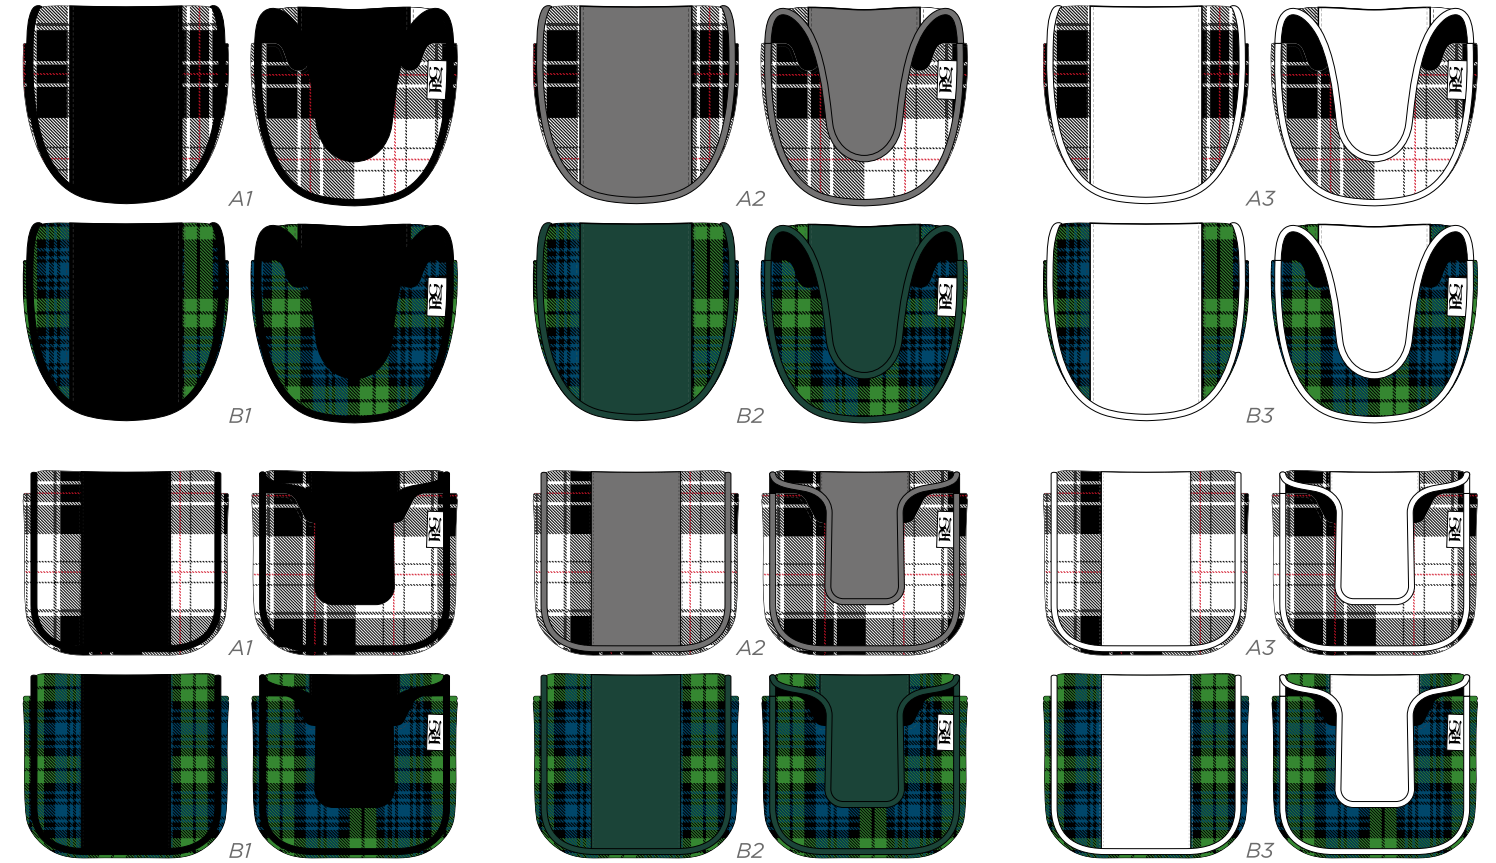

LUNAR TARTAN MALLET PUTTER COVER / SPIDER MALLET

PU COLOUR

BLACK	WHITE	COOL GRAY 10 C	HUNTER GREEN 567C

TARTAN COLOUR

GREEN	BLACK