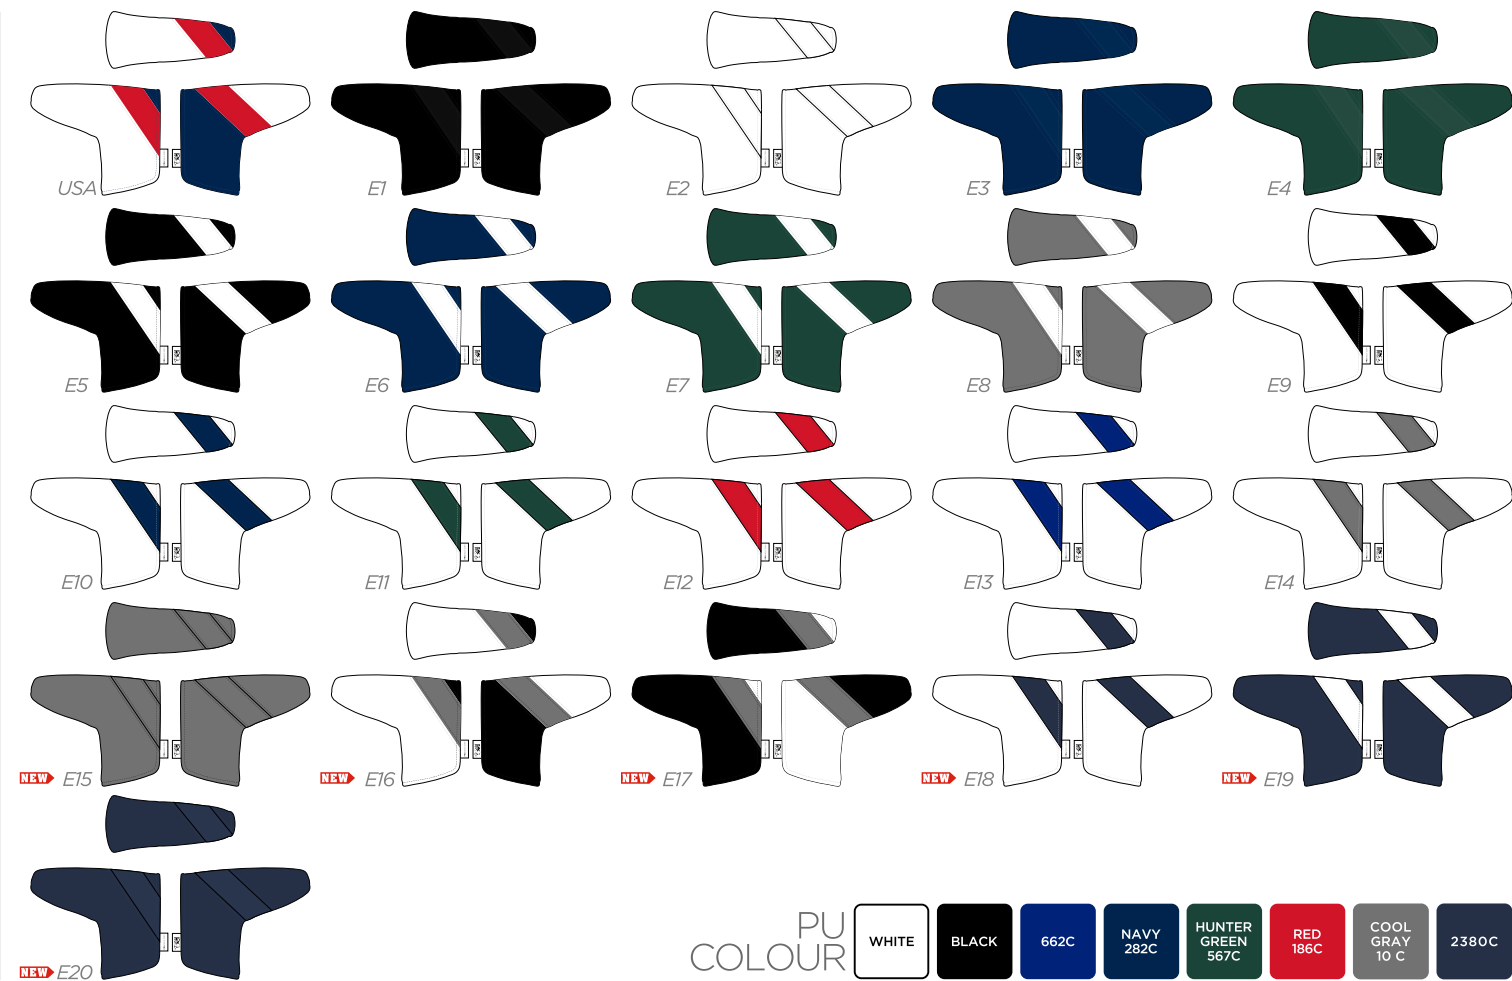

PU COLOUR

ELITE FUSION WINE TOTE BAG / DELUXE TOTE BAG

ELITE FUSION PREMIUM ZIP

ELITE FUSION LUXURY ZIP TOTE

LUXURY TWIN ZIP TOTE

LUXURY SINGLE ZIP TOTE

PU COLOUR

WHITE	BLACK	662C	NAVY 282C	HUNTER GREEN 567C	RED 186C	COOL GRAY 10 C	2380C
-------	-------	------	-----------	-------------------	----------	----------------	-------

ELITE FUSION PREMIUM SHOE BAG

- 2380C
 - COOL GRAY 10 C
 - RED 186C
 - HUNTER GREEN 567C
 - NAVY 282C
 - 662C
 - BLACK
 - WHITE
- PU COLOUR

ELITE COLLEGE WOOD COVER

ELITE COLLEGE BLADE PUTTER COVER

ELITE COLLEGE SPIDER MALLET PUTTER COVER