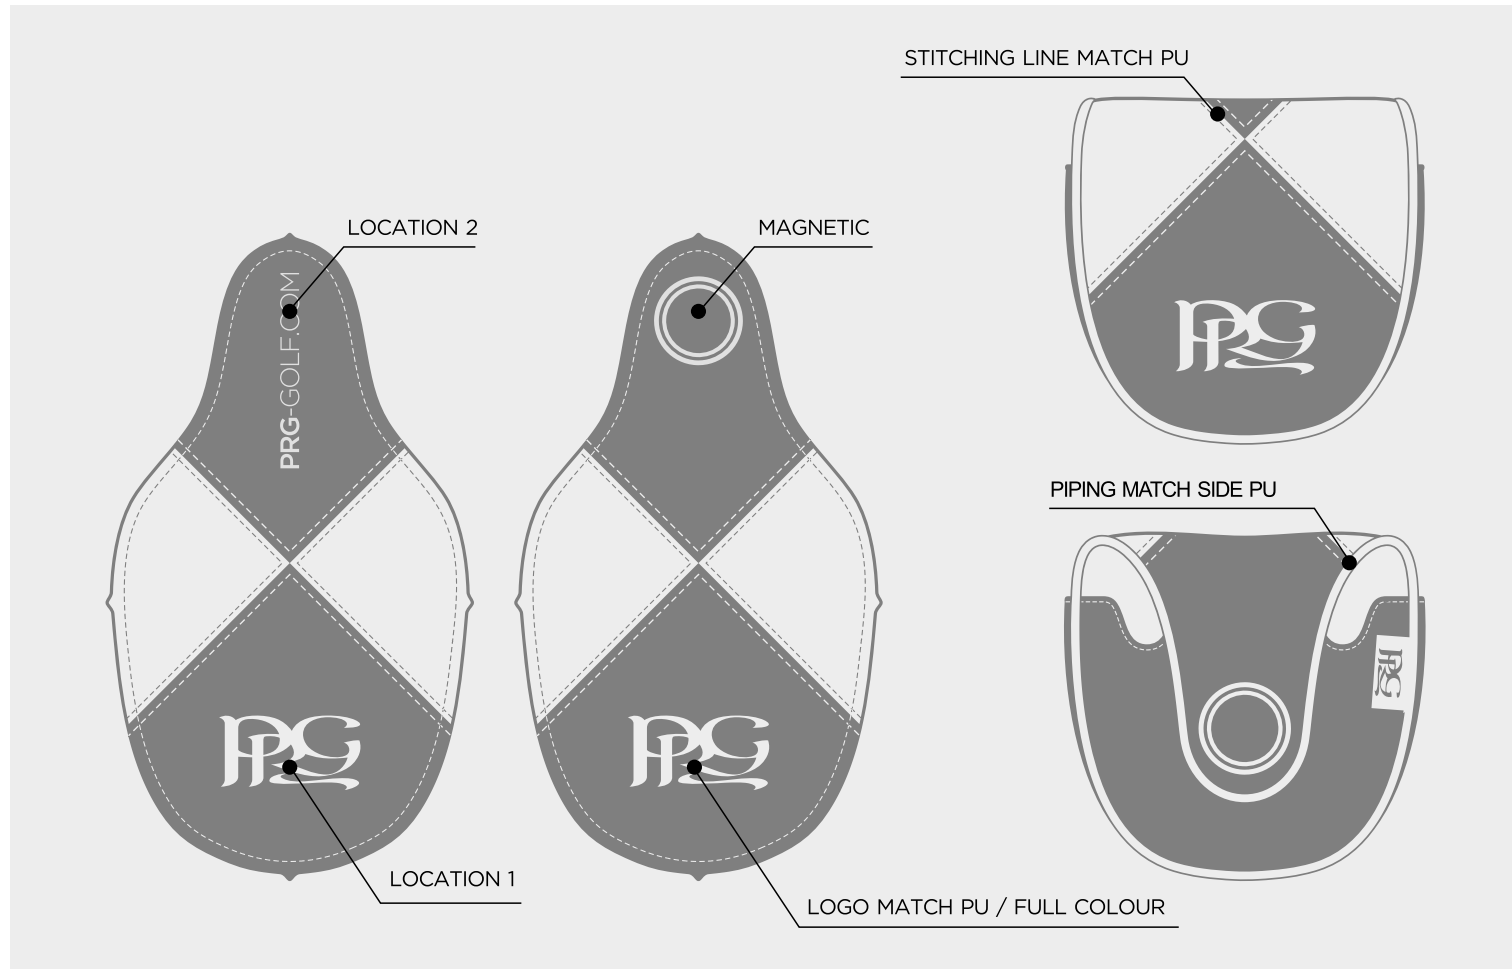

SOLITAIRE MALLET PUTTER COVER