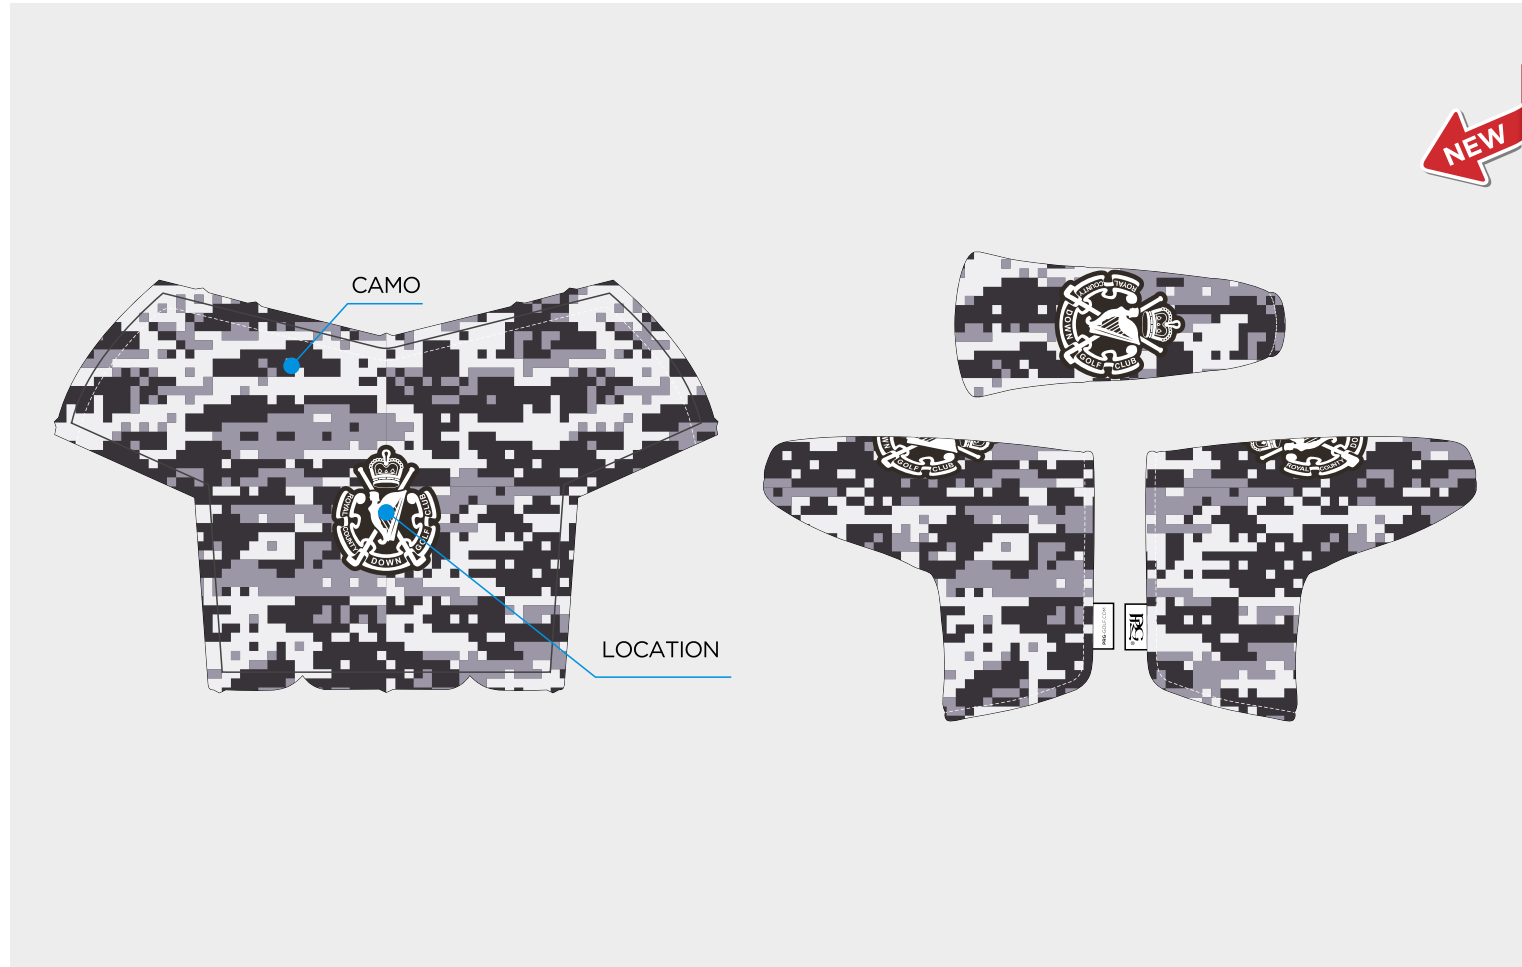

- BLACK
- HUNTER GREEN 567C
- NAVY 289C

CAMO COLOUR

- DELTA
- ALPHA
- SIERRA

CAMO DIGITAL BARREL WOOD COVER

GRAY BLACK ROYAL BLUE NAVY

CAMO DIGITAL WOOD COVER

CAMO DIGITAL BLADE PUTTER COVER

CAMO DIGITAL MALLET PUTTER COVER / SPIDER MALLET PUTTER COVER