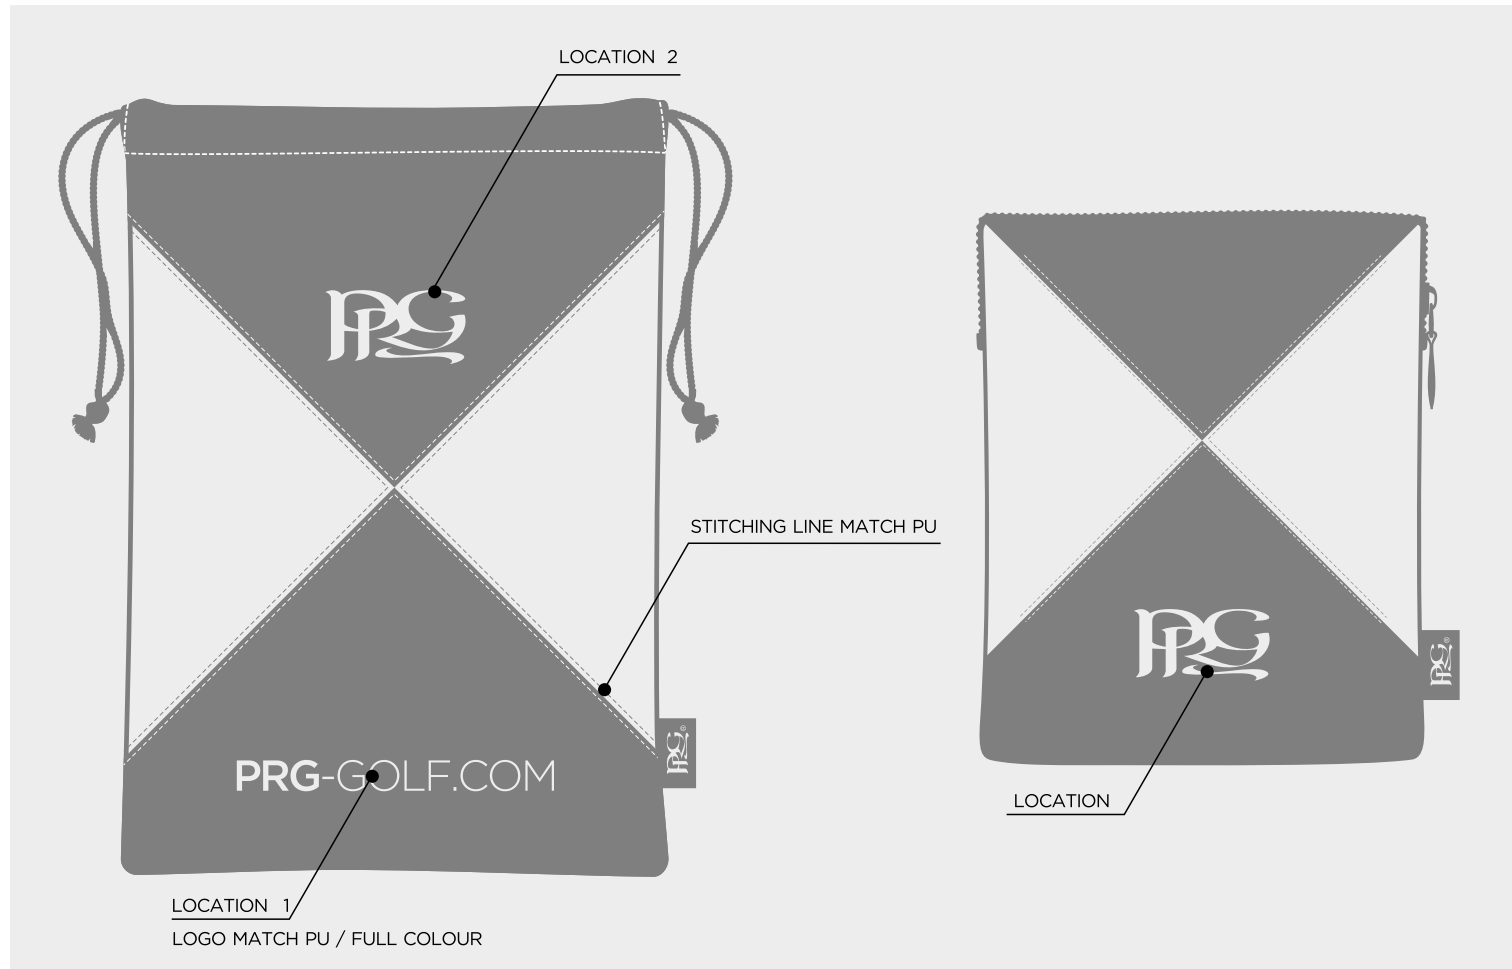

SOLITAIRE BLADE PUTTER COVER

SOLITAIRE MALLET PUTTER COVER

SOLITAIRE PREMIUM TOTE BAG / POUCH TOTE BAG

PREMIUM LEATHERETTE TOTE BAG

POUCH TOTE BAG

SOLITAIRE DELUXE SHOE BAG / IPAD TOTE BAG

SOLITAIRE TOTE WINE BAG / DELUXE TOTE BAG