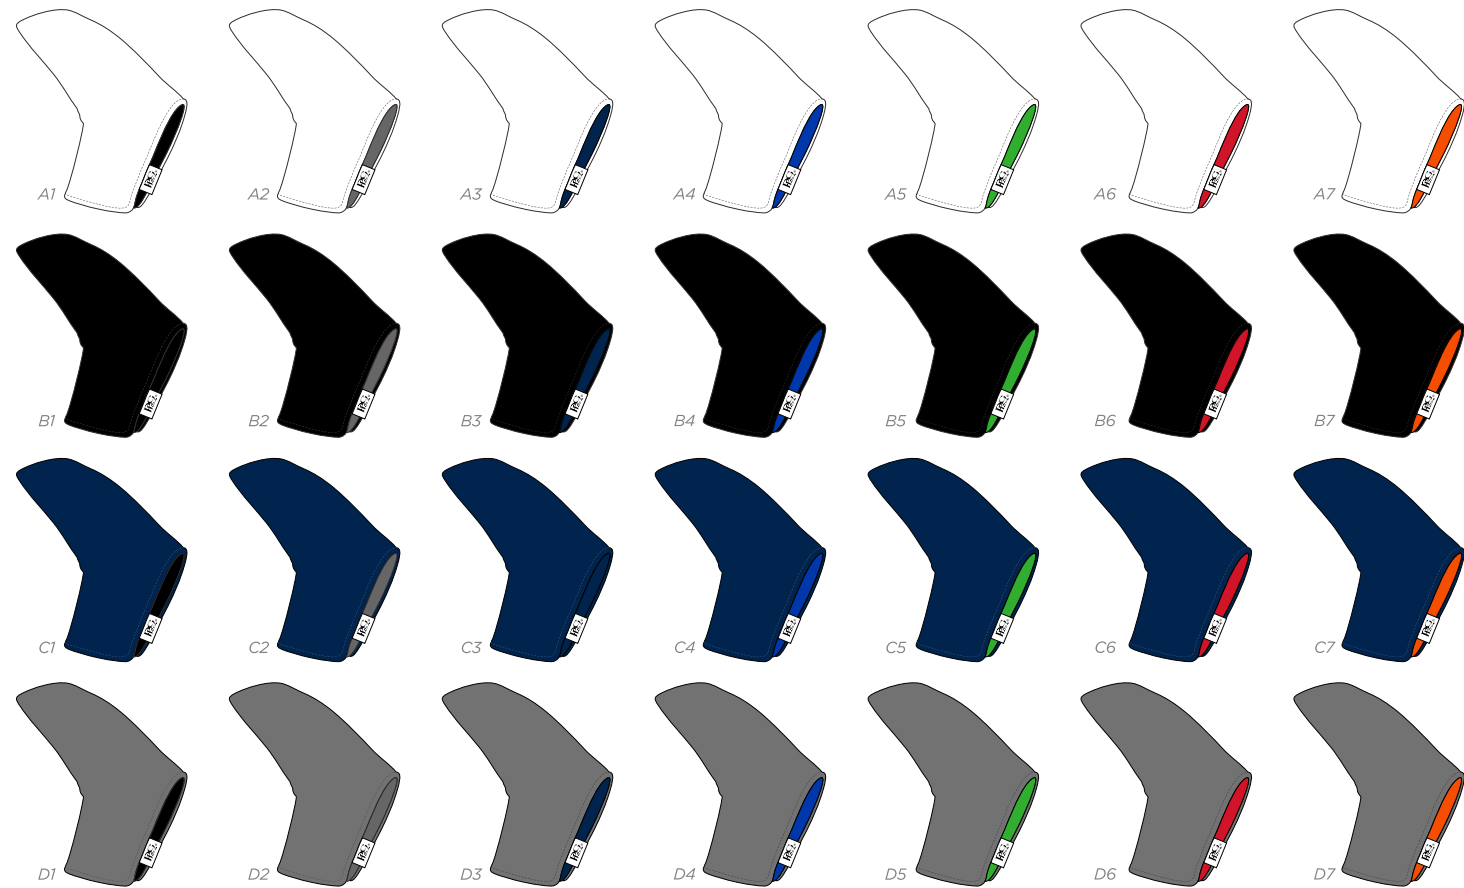

STELLAR BLADE PUTTER COVER

PU COLOUR: BLACK, WHITE, NAVY 289C, COOL GRAY 10 C

FUR LINING COLOUR: COOL GRAY 10 C, NAVY 289C, BLUE 286C, LIME GREEN 361C, RED 186C, ORANGE 172C, BLACK

STELLAR MALLET PUTTER COVER / SPIDER MALLET