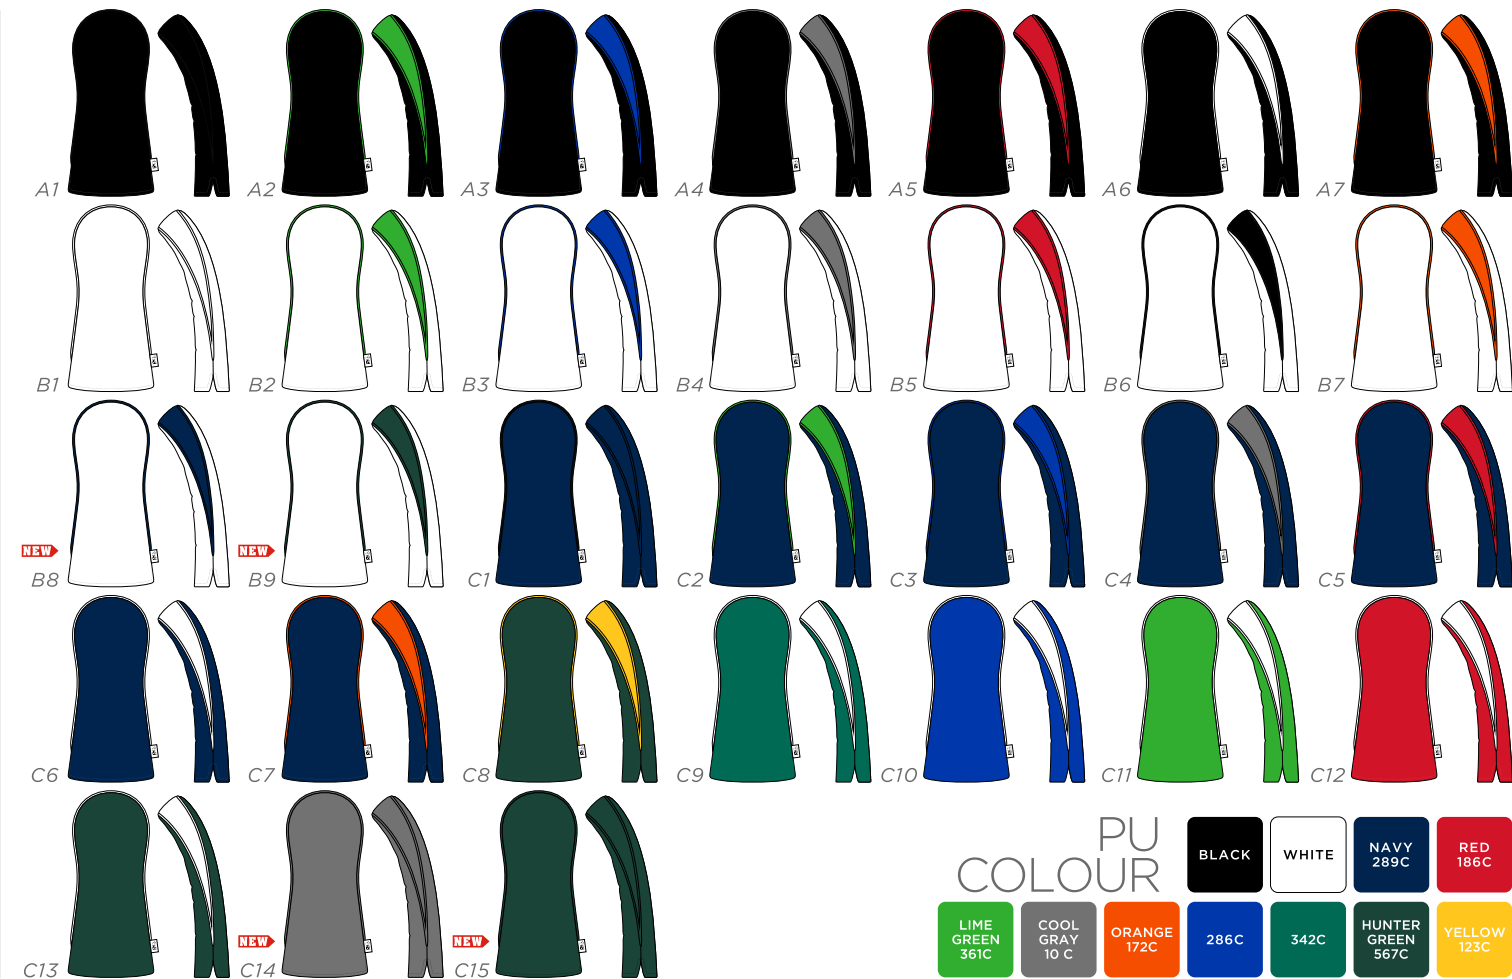

STUDIO COLLECTION WOOD COVER