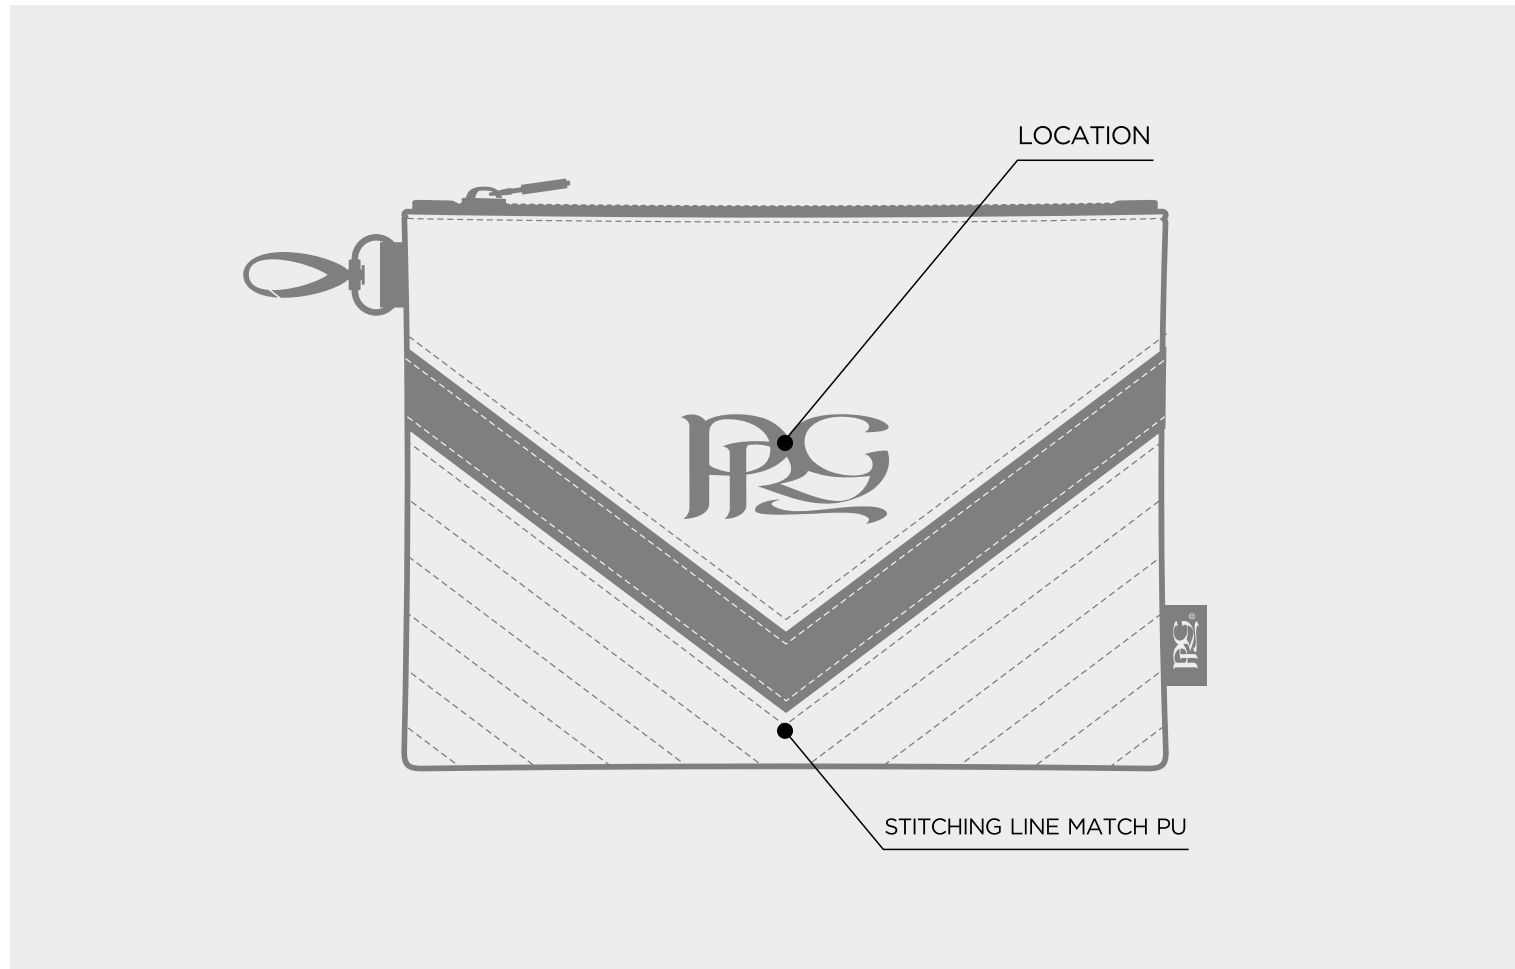

ELITE FUSION PREMIUM ZIP