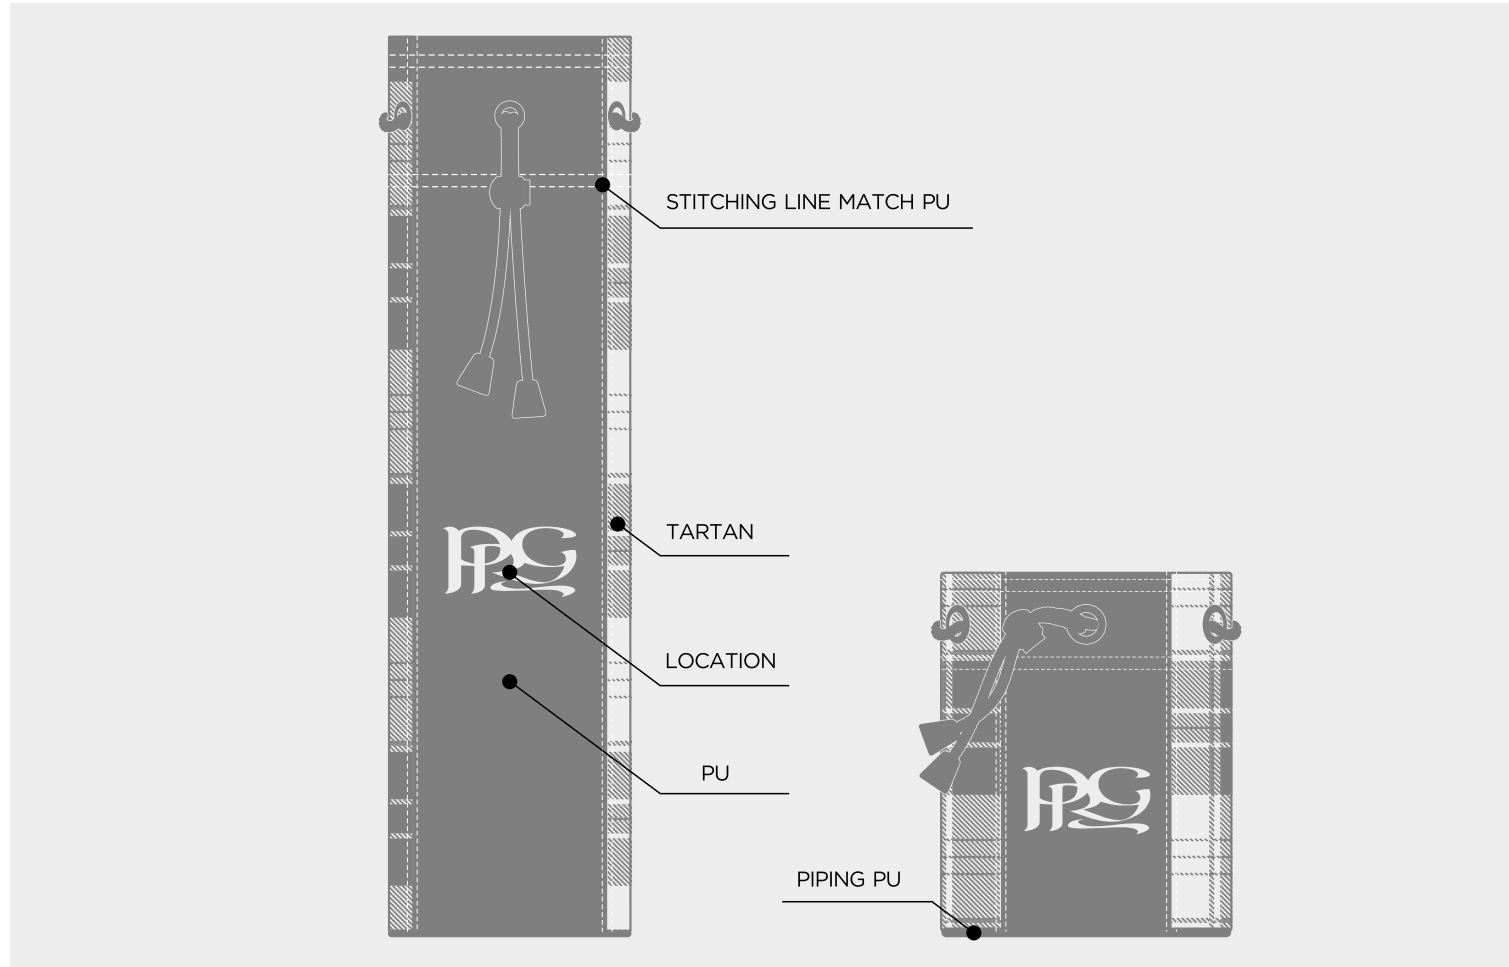

LUNAR TARTAN WINE TOTE / DELUXE TOTE

TARTAN COLOUR	
GREEN	BLACK
PU COLOUR	
BLACK	WHITE
COOL GRAY 10 C	HUNTER GREEN 567C