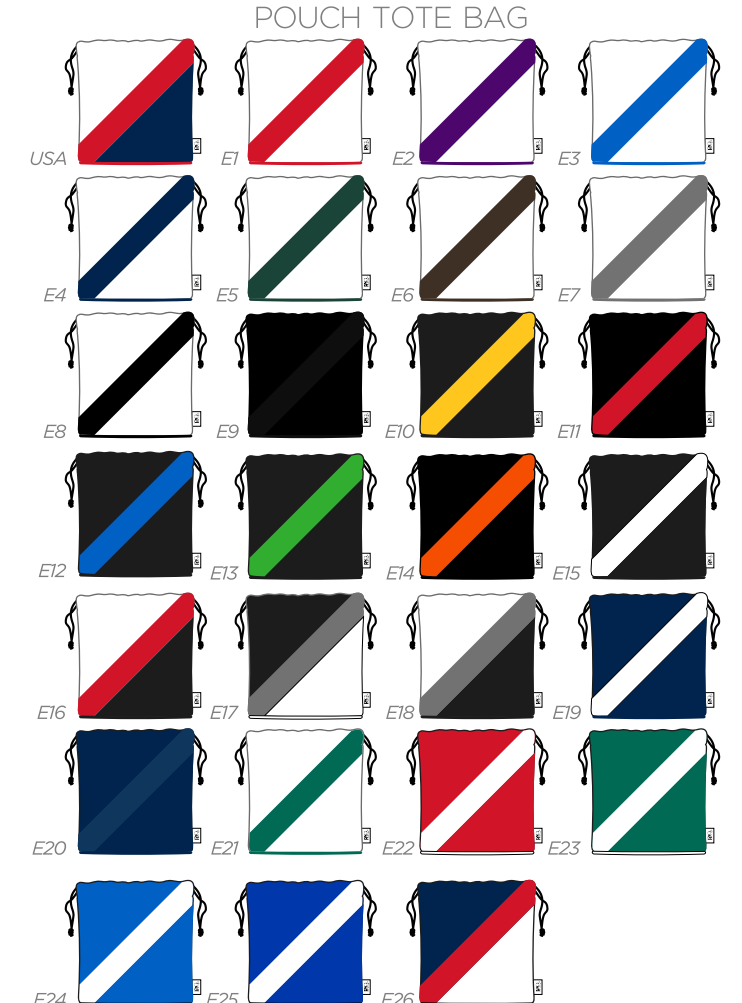

PU
COLOUR

ELITE COLLEGE TOTE WINE BAG / DELUXE TOTE BAG

PU COLOUR	
WHITE	BLACK
662C	
NAVY 282C	HUNTER GREEN 567C
RED 186C	COOL GRAY 10 C
	2380C

ELITE COLLEGE PREMIUM ZIP

COLLEGE WOOD COVER

PU COLOUR

WHITE	BLACK	ROYAL BLUE 2935C	NAVY 299C
HUNTER GREEN 567C	LIME GREEN 361C	YELLOW 103C	ORANGE 172C
RED 186C	PURPLE 2617C	BROWN 2322C	COOL GRAY 10 C
342C	286C		

Options shown: USA, E1, E2, E3, E4, E5, E6, E7, E8, E9, E10, E11, E12, E13, E14, E15, E16, E17, E18, E19, E20, E21, E22, E23, E24, E25, E26.

COLLEGE MALLET PUTTER COVER

COLLEGE SPIDER MALLET PUTTER COVER

COLLEGE ALIGNMENT AID COVER

COLLEGE PREMIUM TOTE BAG / POUCH TOTE BAG

COLLEGE DELUXE SHOE BAG / IPAD TOTE BAG

COLLEGE TOTE WINE BAG / DELUXE TOTE BAG

WINE TOTE BAG

DELUXE TOTE BAG

COLLEGE PREMIUM ZIP

TRACK WOOD COVER