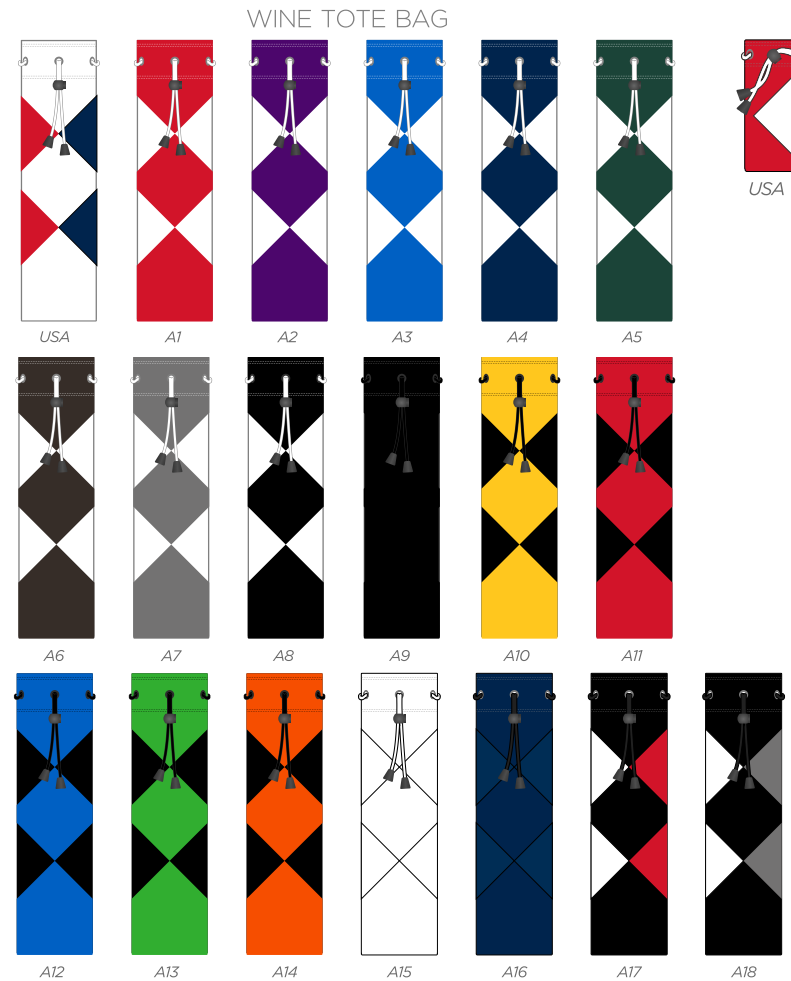

HORIZON TOTE WINE BAG / DELUXE TOTE BAG

WINE TOTE BAG

DELUXE TOTE BAG

PU COLOUR

WHITE	BLACK	ROYAL BLUE 2955C	NAVY 289C	HUNTER GREEN 567C	LIME GREEN 561C	YELLOW 123C	ORANGE 172C	RED 186C	PURPLE 2817C	BROWN 2322C	COOL GRAY 10 C
-------	-------	------------------	-----------	-------------------	-----------------	-------------	-------------	----------	--------------	-------------	----------------

SOLITAIRE BLADE PUTTER COVER

SOLITAIRE MALLET PUTTER COVER

SOLITAIRE PREMIUM TOTE BAG / POUCH TOTE BAG

PREMIUM LEATHERETTE TOTE BAG

POUCH TOTE BAG

SOLITAIRE DELUXE SHOE BAG / IPAD TOTE BAG

SOLITAIRE TOTE WINE BAG / DELUXE TOTE BAG