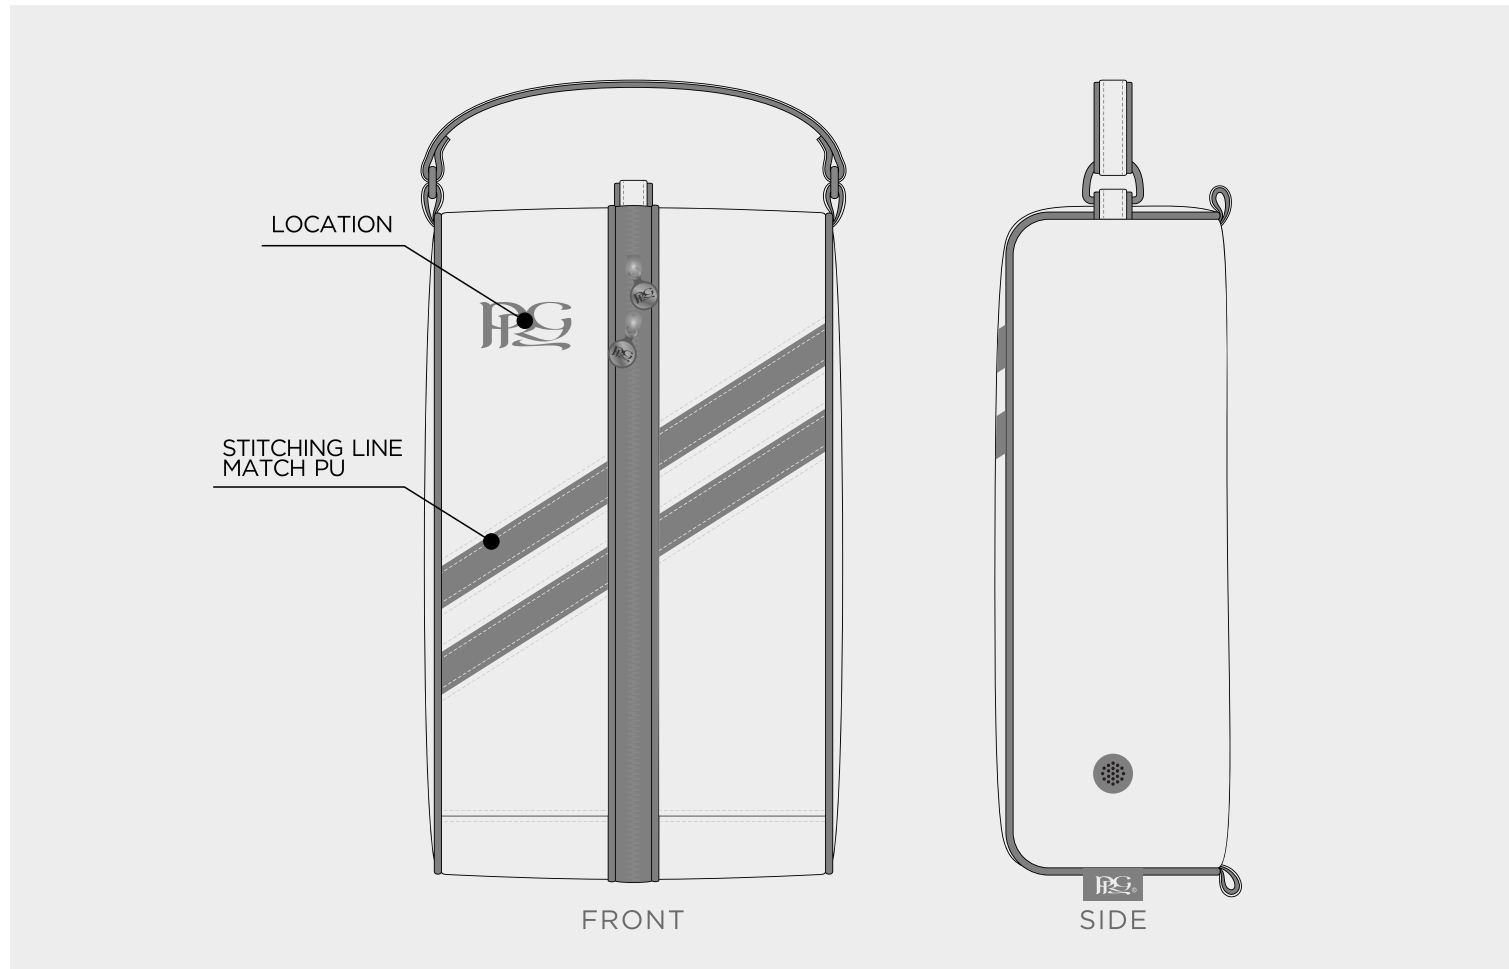

TRACK DELUXE SHOE BAG / IPAD TOTE BAG

TRACK PREMIUM ZIP

- YELLOW 123C
- COY GRAY 10 C
- RED 186C
- HUNTER GREEN 567C
- NAVY 289C
- PINK 211C
- 286C
- ROYAL BLUE 2935C
- BLACK
- WHITE

PU COLOUR

TRACK PREMIUM SHOE BAG