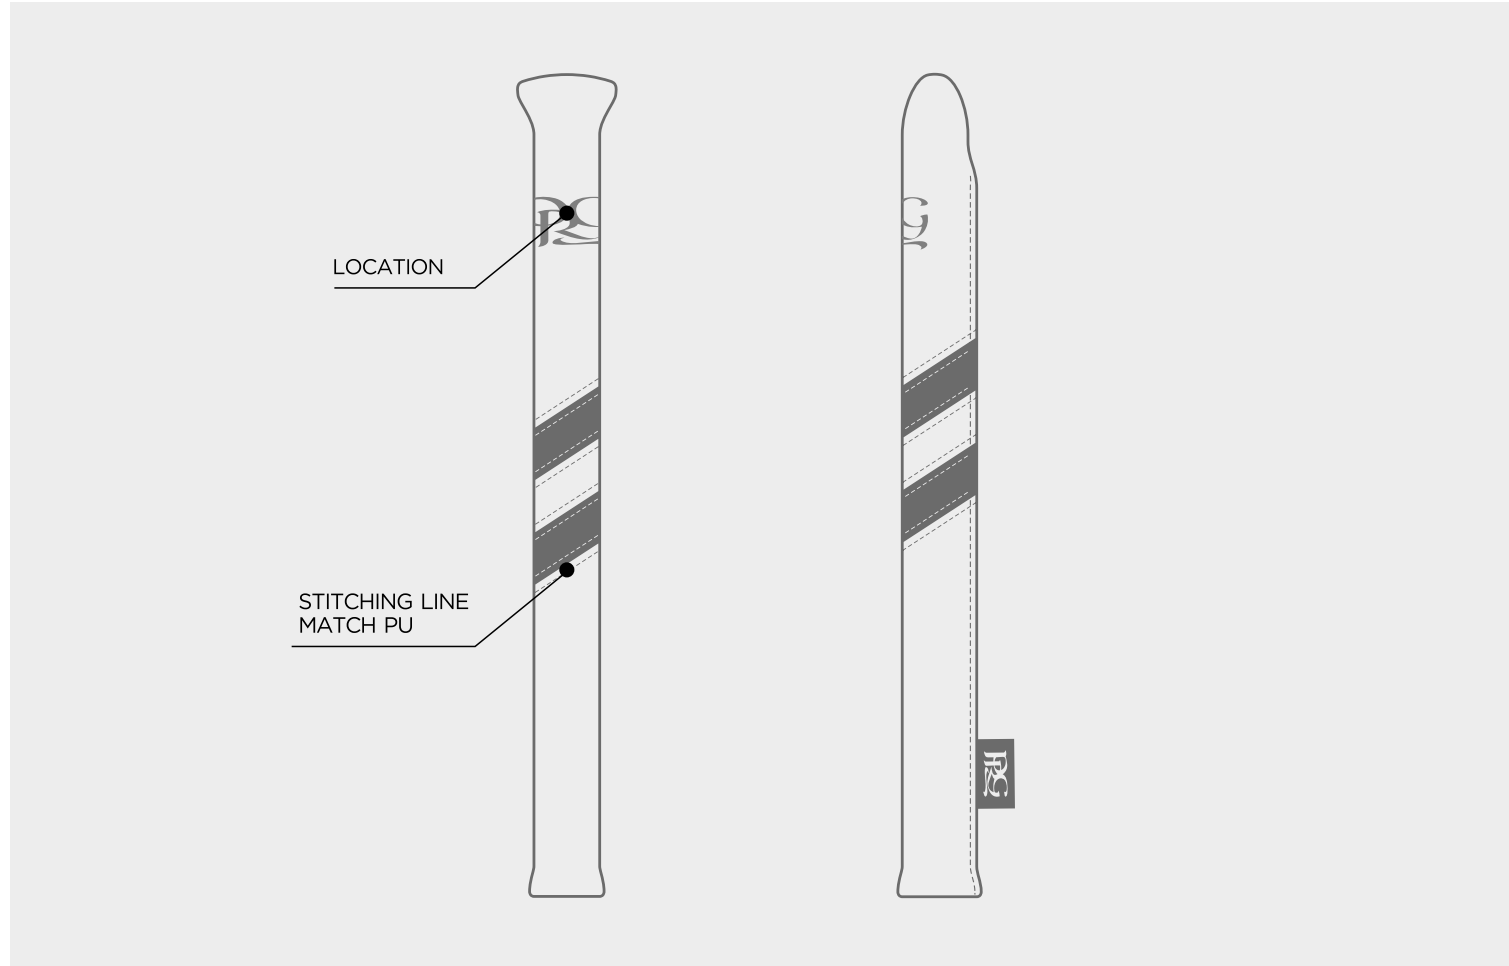

TRACK ALIGNMENT AID COVER

- YELLOW 123C
- COY GRAY 10 C
- RED 186C
- HUNTER GREEN 567C
- NAVY 289C
- PINK 211C
- ROYAL BLUE 2935C
- BLACK
- WHITE

PU
COLOUR