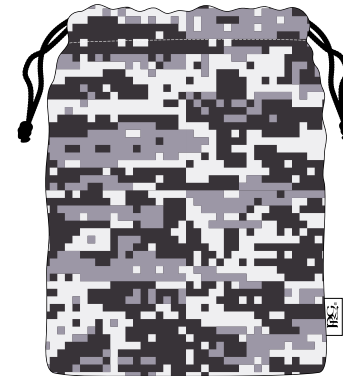

GREY

BLACK

ROYAL BLUE

NAVY

PREMIUM TOTE

GREY

BLACK

ROYAL BLUE