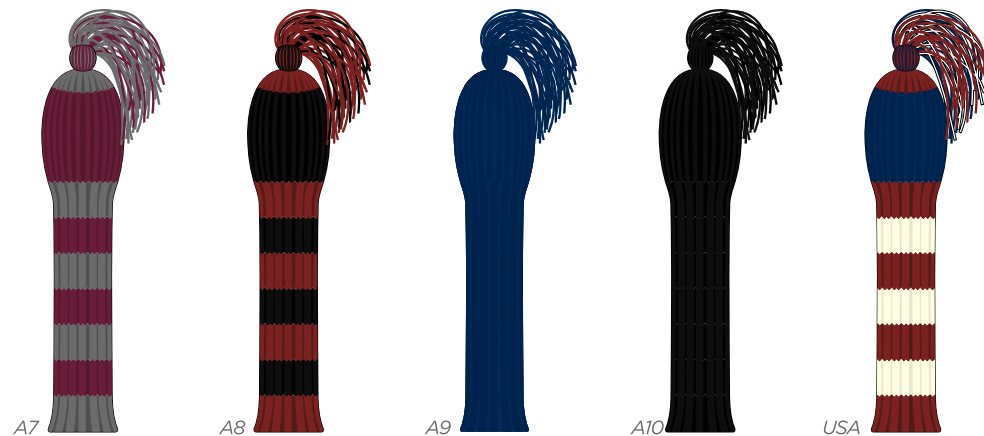

HERITAGE POMPOM HEADCOVER