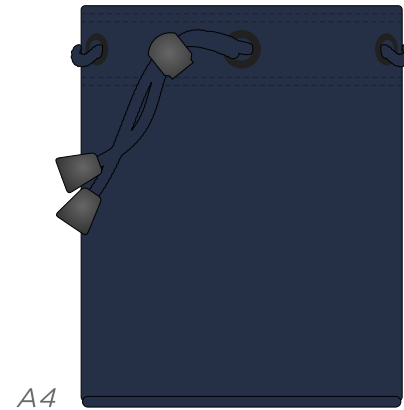

ELITE STUDIO COLLECTION ZIP POUCH

NEW

PU COLOUR	WHITE	BLACK	NAVY 282C	2380C	HUNTER GREEN 567C	COOL GRAY 10 C

ELITE STUDIO COLLECTION TOILETRY BAG

PU COLOUR	WHITE	BLACK	NAVY 282C	2380C	HUNTER GREEN 567C	COOL GRAY 10 C

ELITE STUDIO COLLECTION DELUXE TOTE BAG

- PU COLOUR
- WHITE
 - BLACK
 - NAVY 282C
 - 2380C
 - HUNTER GREEN 567C
 - COOL GRAY 10 C

ELITE STUDIO COLLECTION ALIGNMENT AID COVER

ELITE STUDIO COLLECTION SINGLE ZIP TOTE