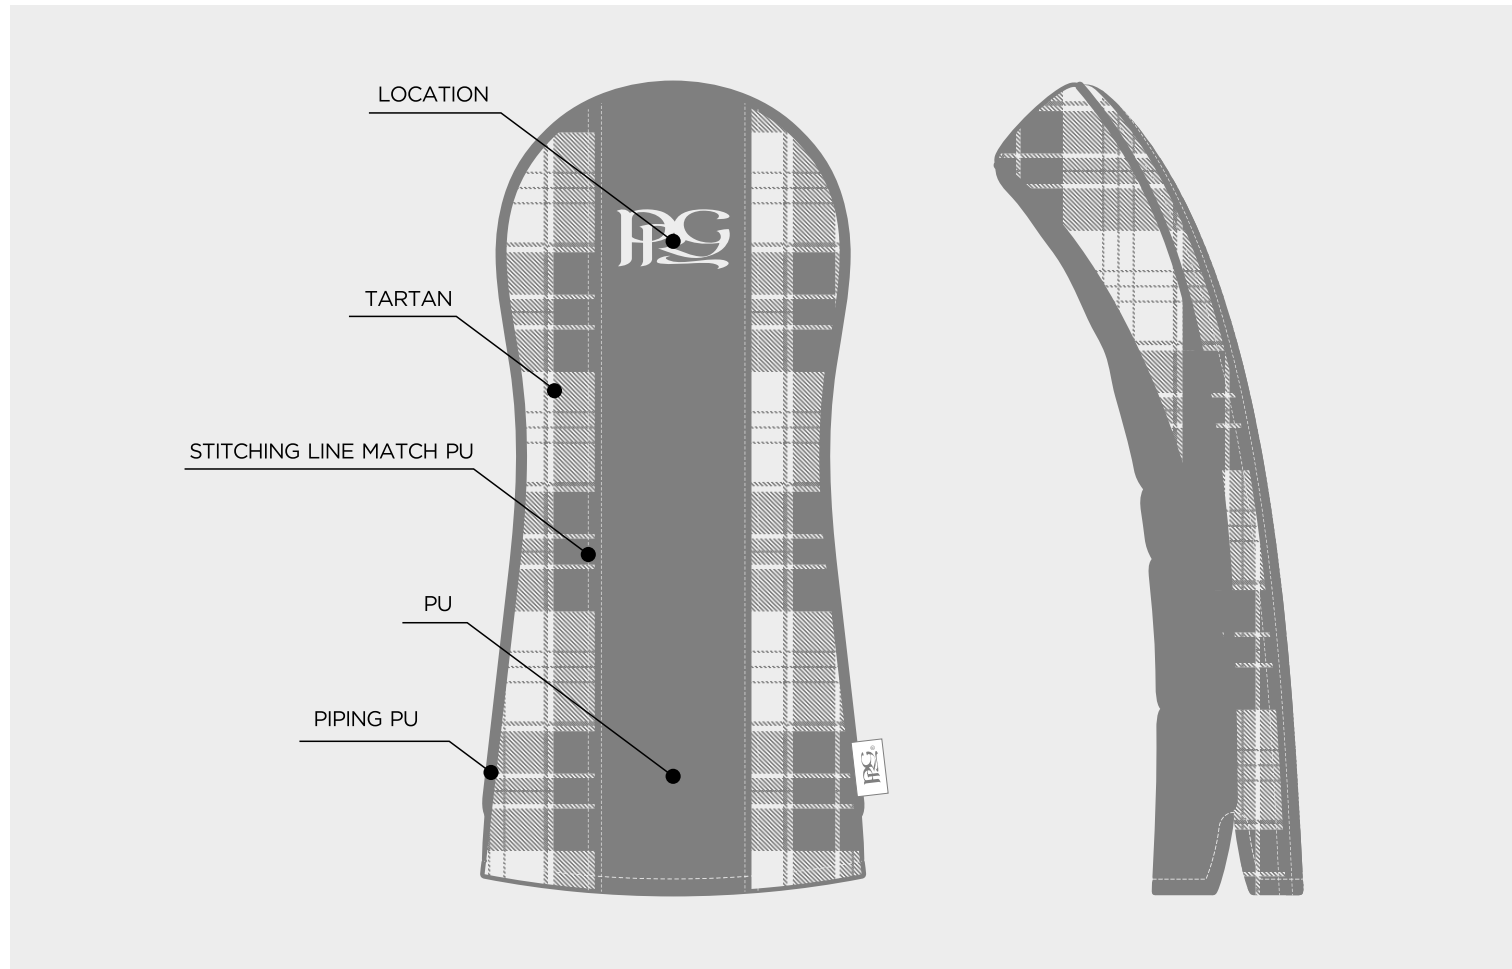

LUNAR TARTAN WOOD COVER

PU COLOUR
BLACK
WHITE
COOL GRAY 10 C
HUNTER GREEN 567C

TARTAN COLOUR
GREEN
BLACK