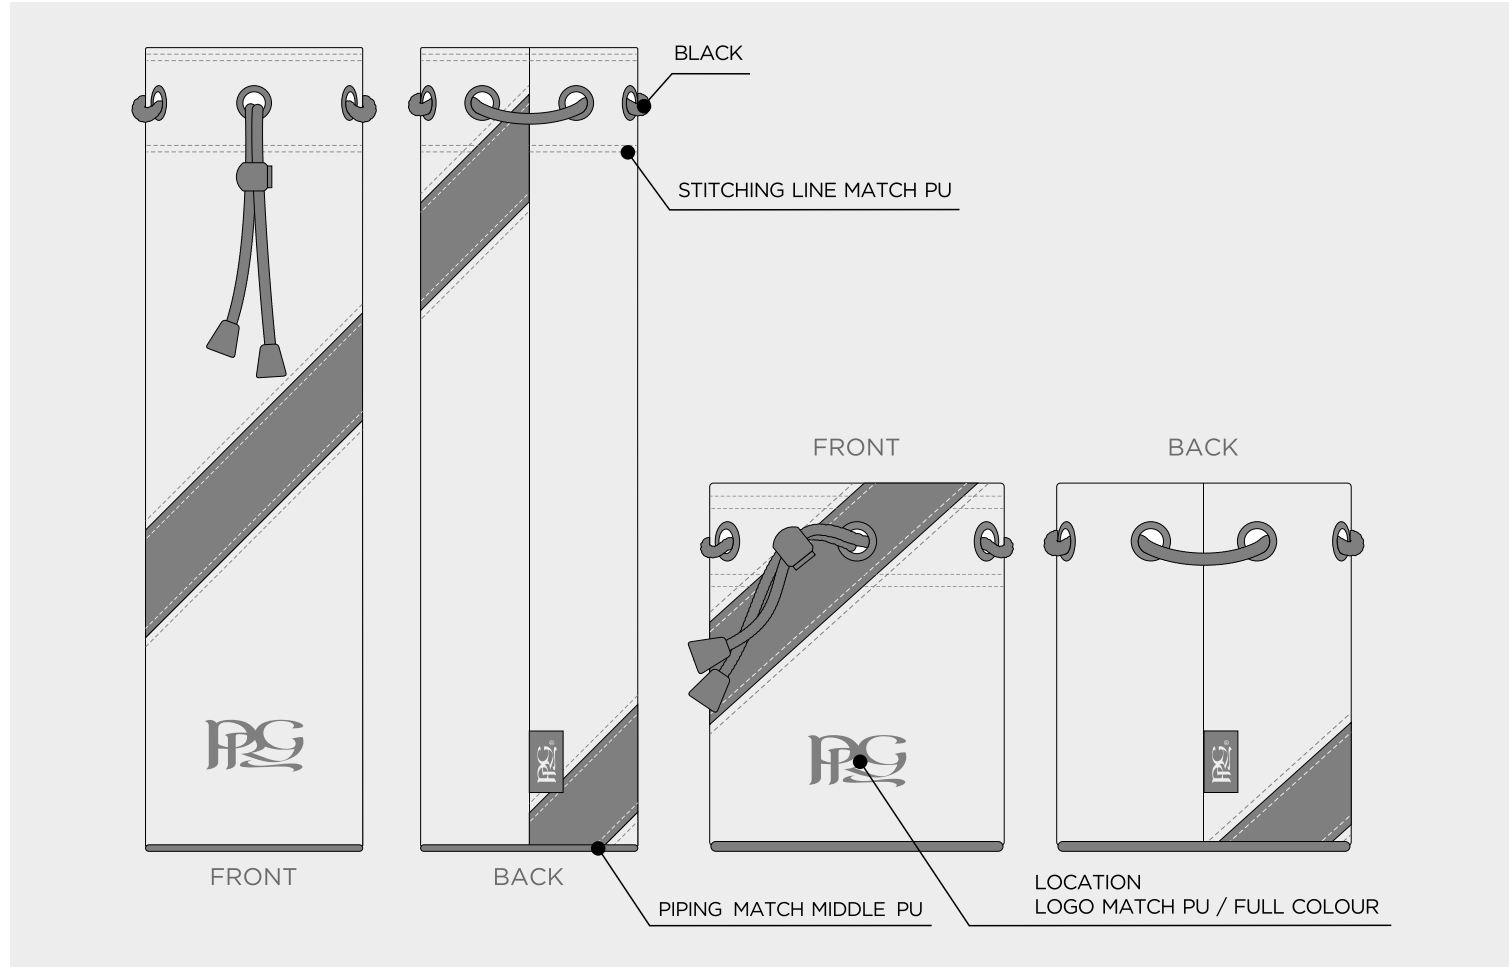

ELITE COLLEGE TOTE WINE BAG / DELUXE TOTE BAG

PU COLOUR	
WHITE	BLACK
662C	
NAVY 282C	HUNTER GREEN 567C
RED 186C	COOL GRAY 10 C
	2380C