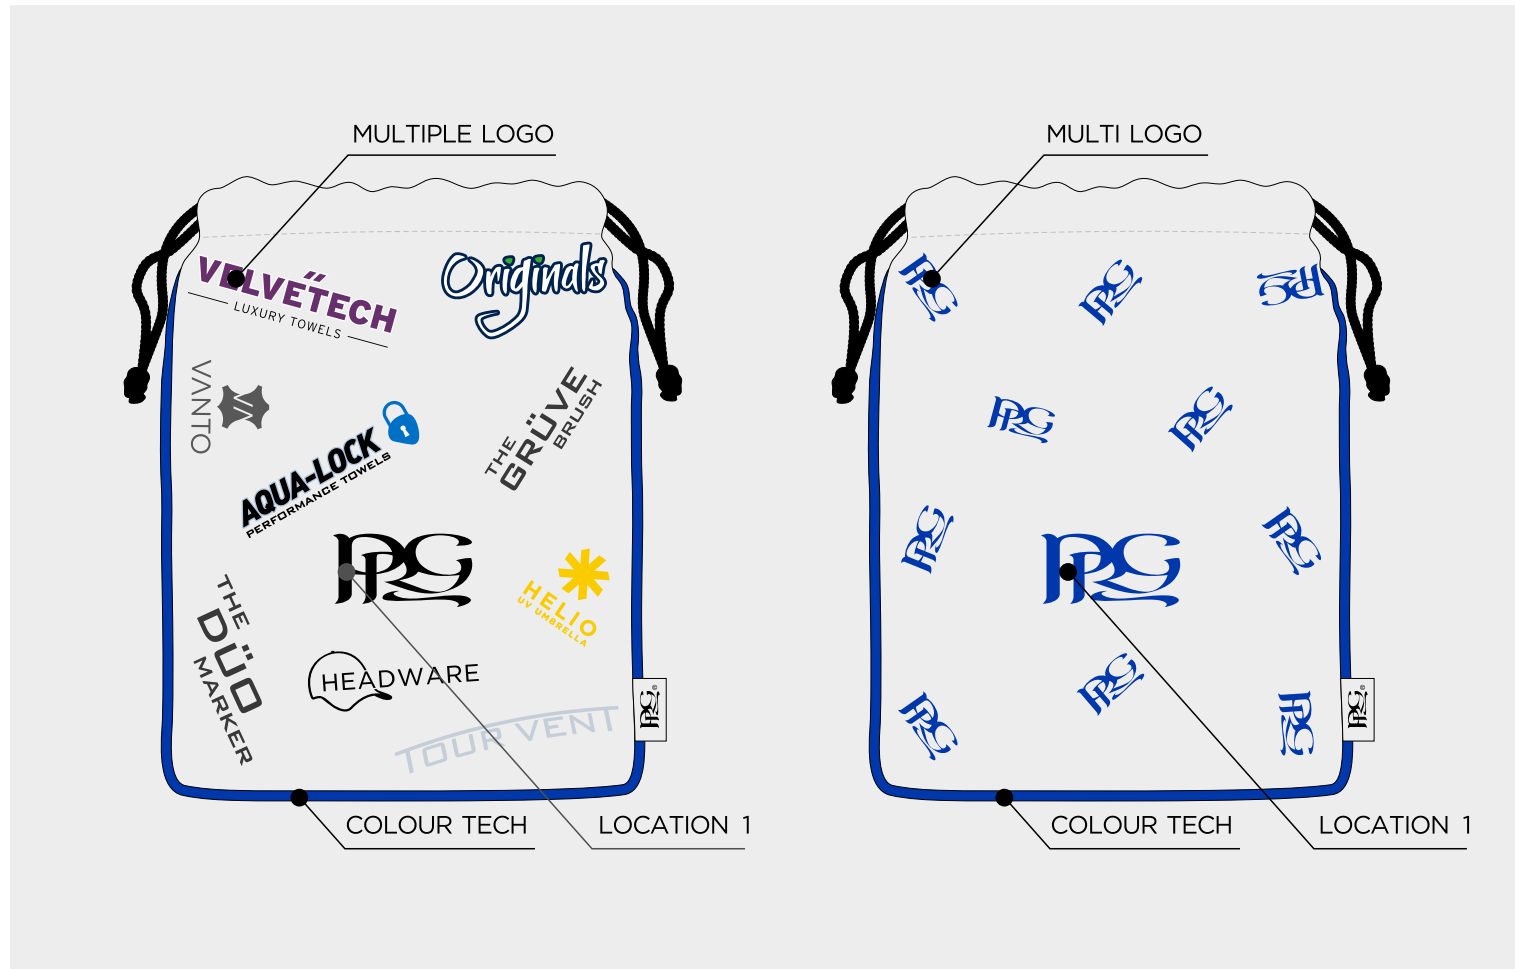

STUDIO COLLECTION PREMIUM TOTE

STUDIO COLLECTION PREMIUM ZIP

STUDIO COLLECTION DELUXE TOTE BAG

STUDIO COLLECTION ALIGNMENT AID COVER

ELITE CONTINENTAL WOOD COVER

ELITE CONTINENTAL BLADE PUTTER COVER

PU COLOUR	WHITE	BLACK	662C	NAVY 282C	HUNTER GREEN 567C	RED 186C	COOL GRAY 10 C	2380C