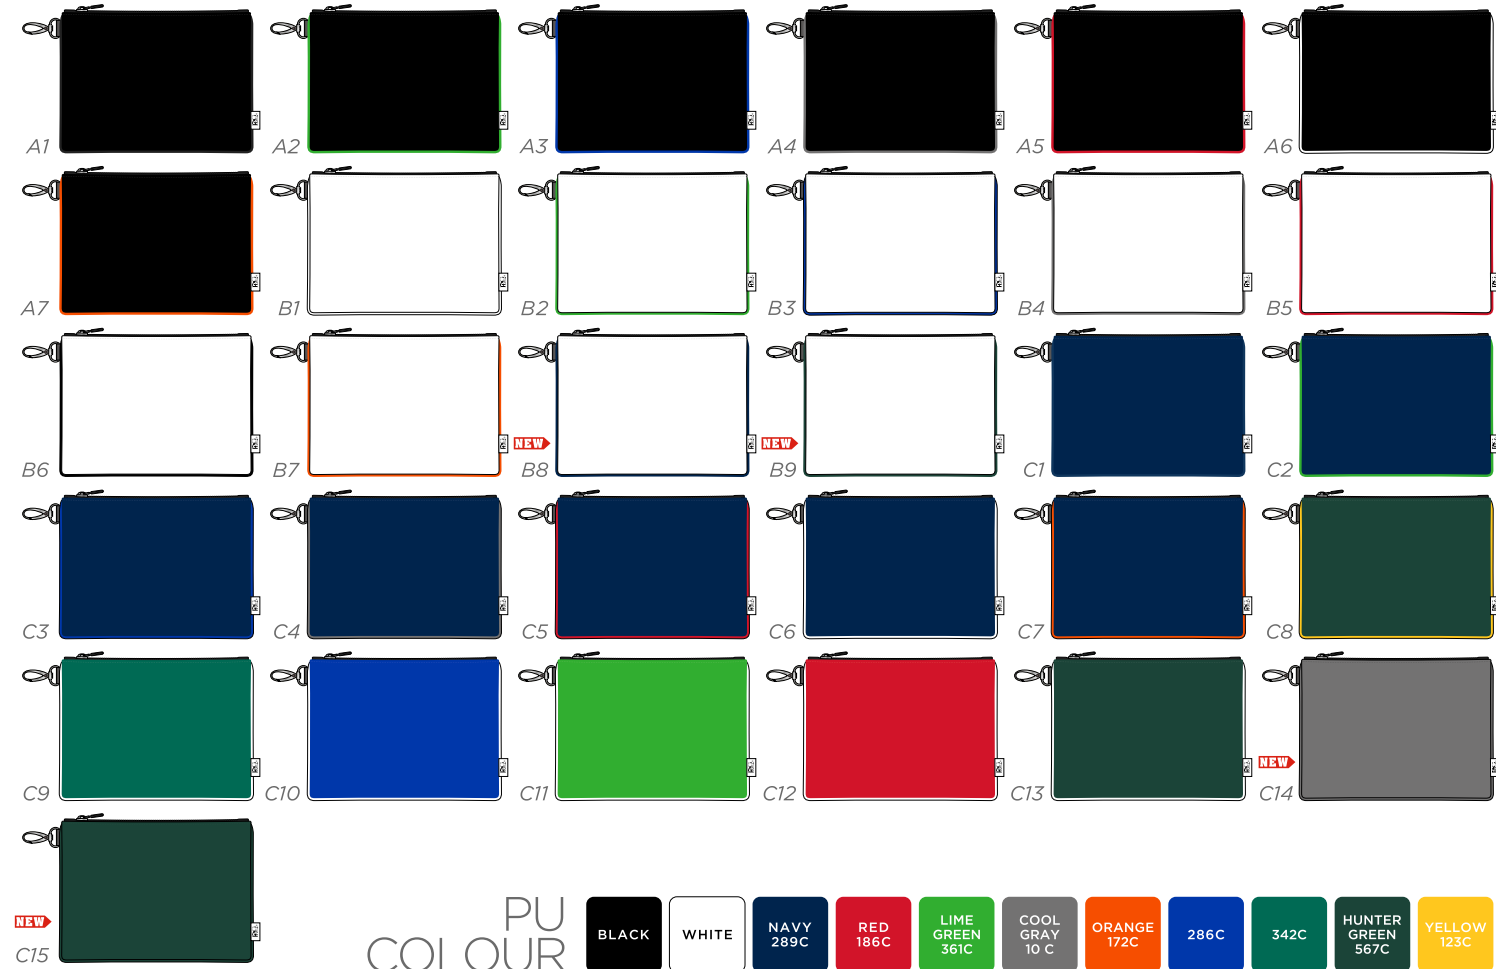

STUDIO COLLECTION PREMIUM ZIP