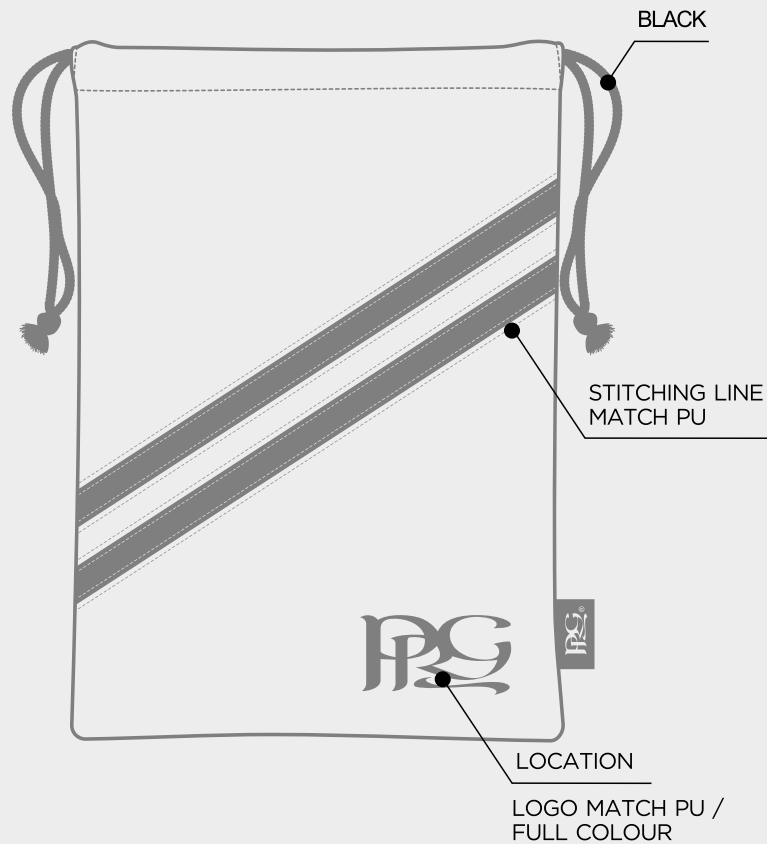

TRACK DELUXE SHOE BAG / IPAD TOTE BAG