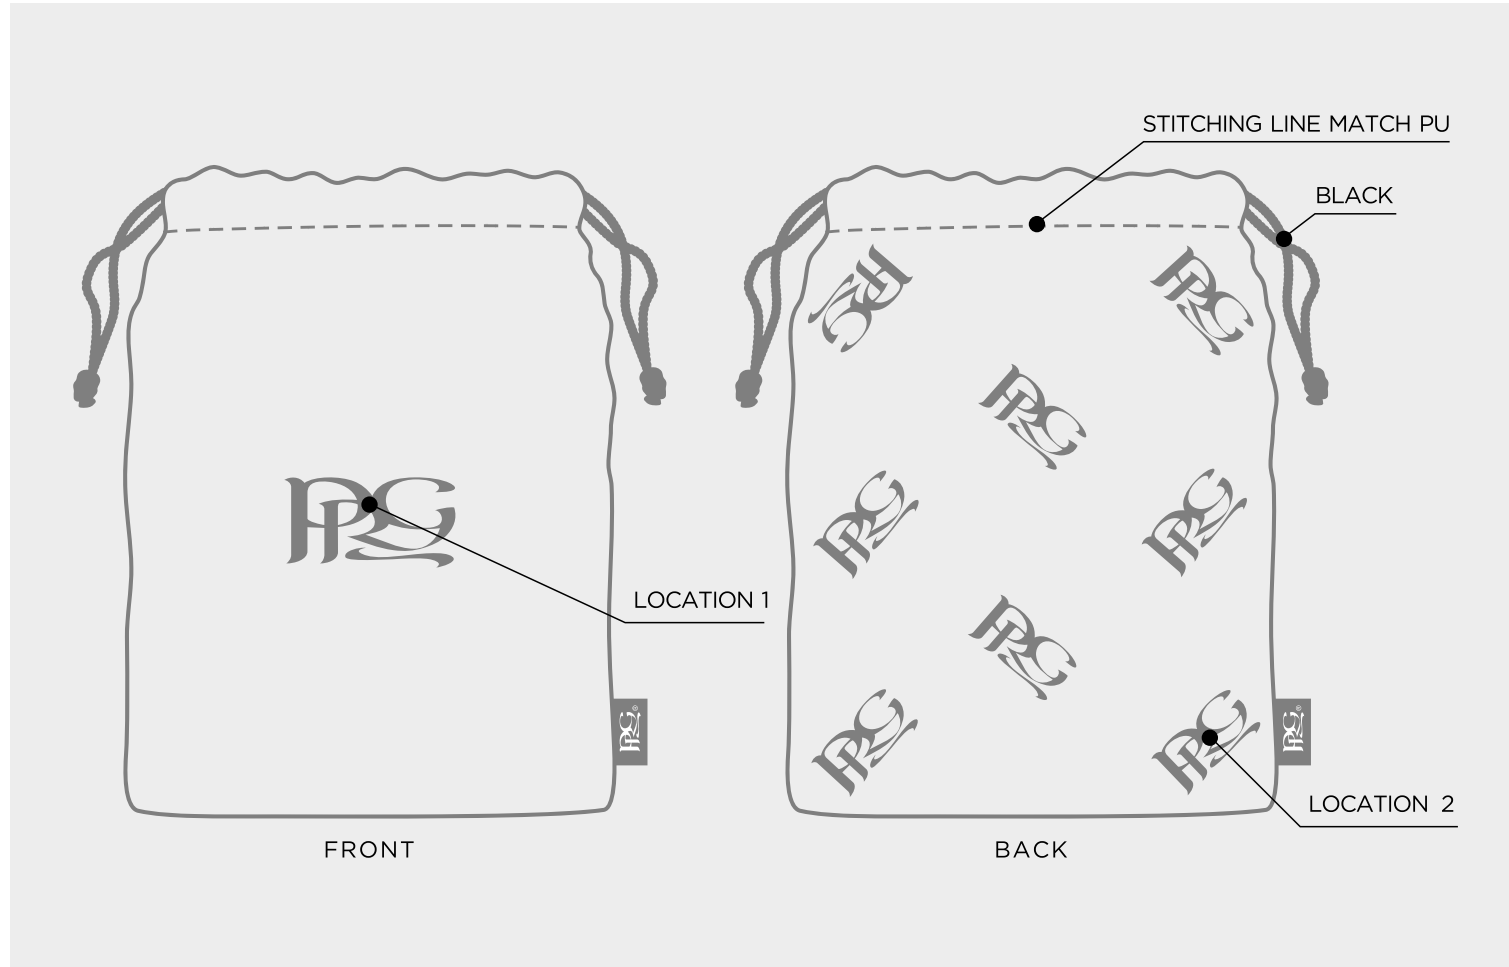

TOTE BAG PREMIUM POUCH / JUNIOR / MID

PU COLOUR		WHITE	BLACK	SILVER	GUN METAL			
GOLD	ROYAL BLUE 2935C	286C	NAVY 282C	NAVY 289C	COOL GRAY 10 C	LIME GREEN 361C	HUNTER GREEN 567C	342C
YELLOW 123C	ORANGE 172C	RED 186C	DEEP RED 201C	BURGUNDY 7421C	PINK 211C	HOT PINK 226C	PURPLE 2617C	BROWN 2322C