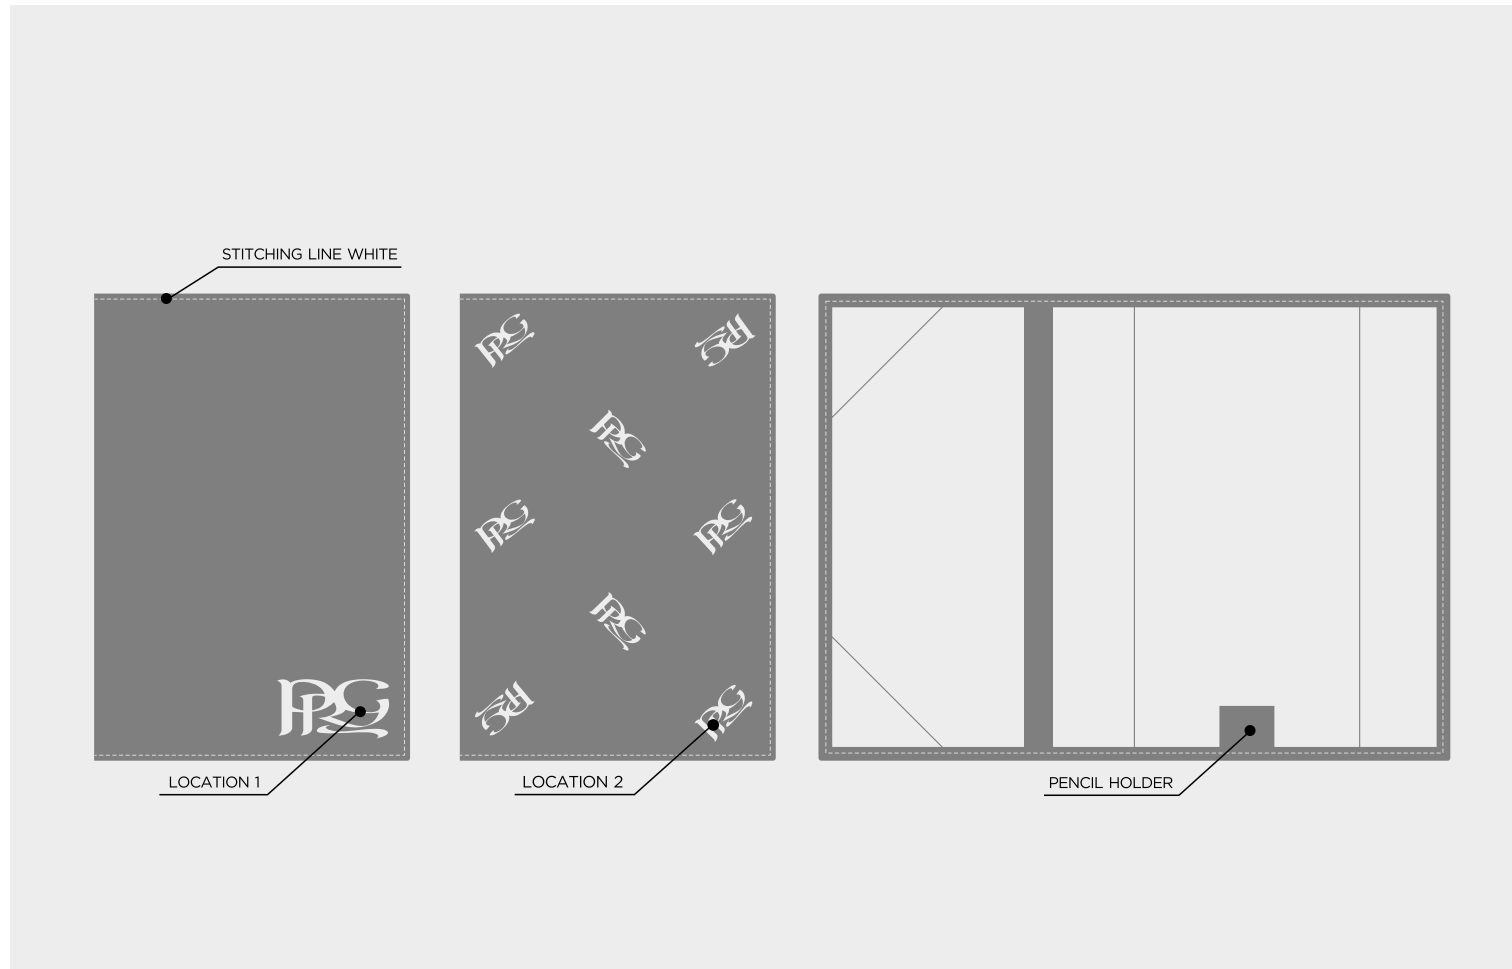

BLACK

2380C

PREMIUM SCORECARD HOLDER EMBROIDERED

PREMIUM SCORECARD HOLDER

PREMIUM SCORECARD HOLDER EMBOSSED

PREMIUM SCORECARD HOLDER

COURSE YARDAGE BOOK EMBROIDERED

COLOUR TECH YARDAGE BOOK