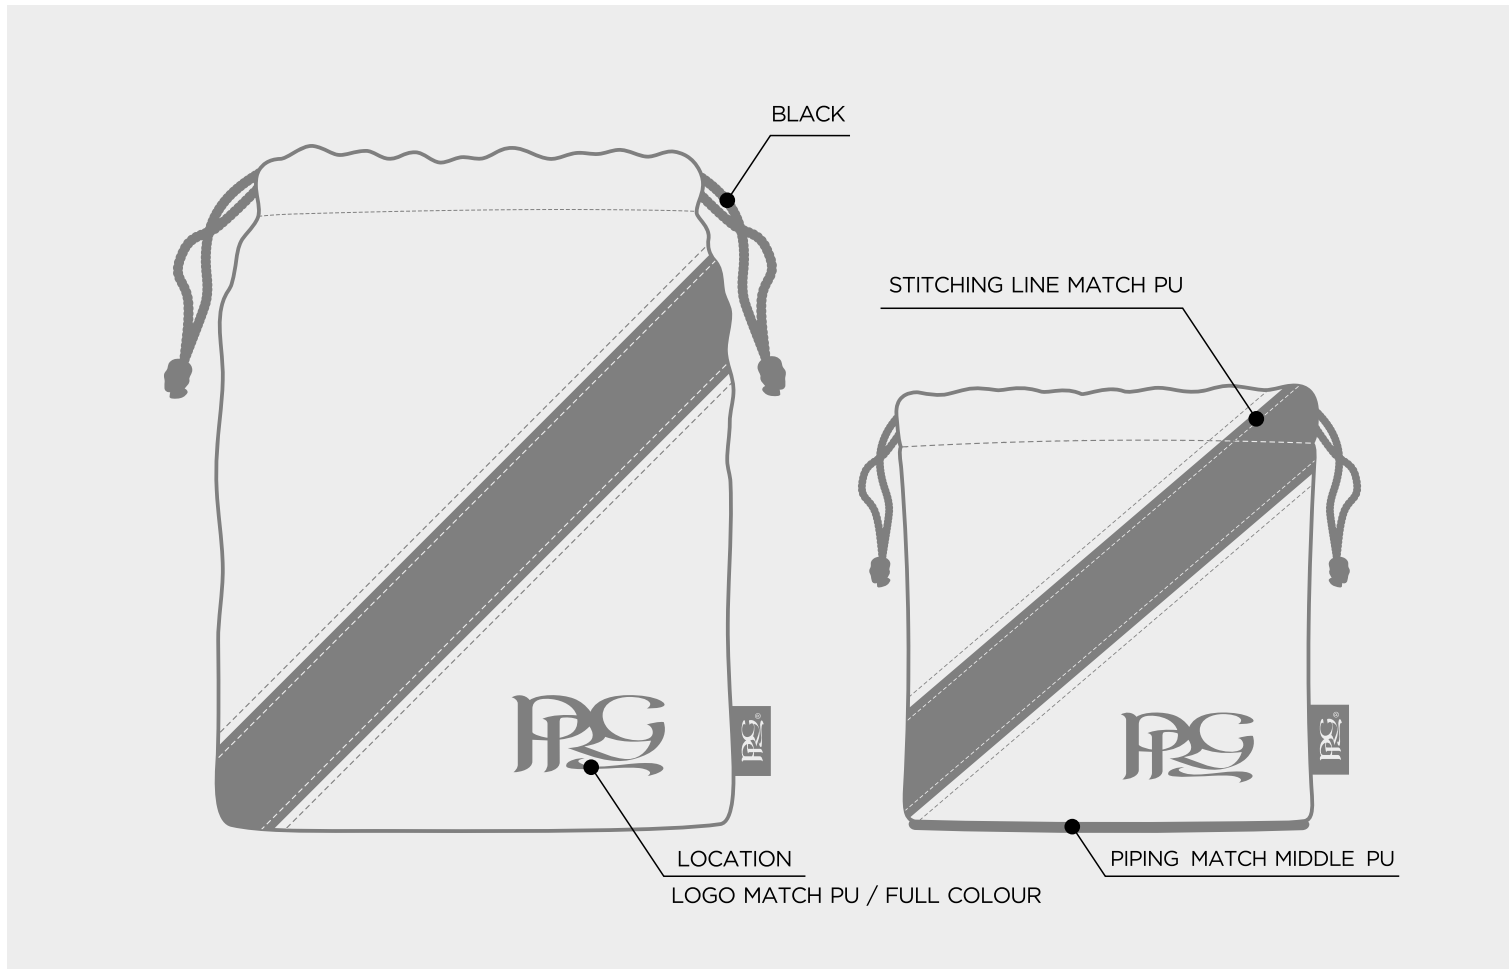

ELITE COLLEGE PREMIUM TOTE BAG / POUCH TOTE BAG