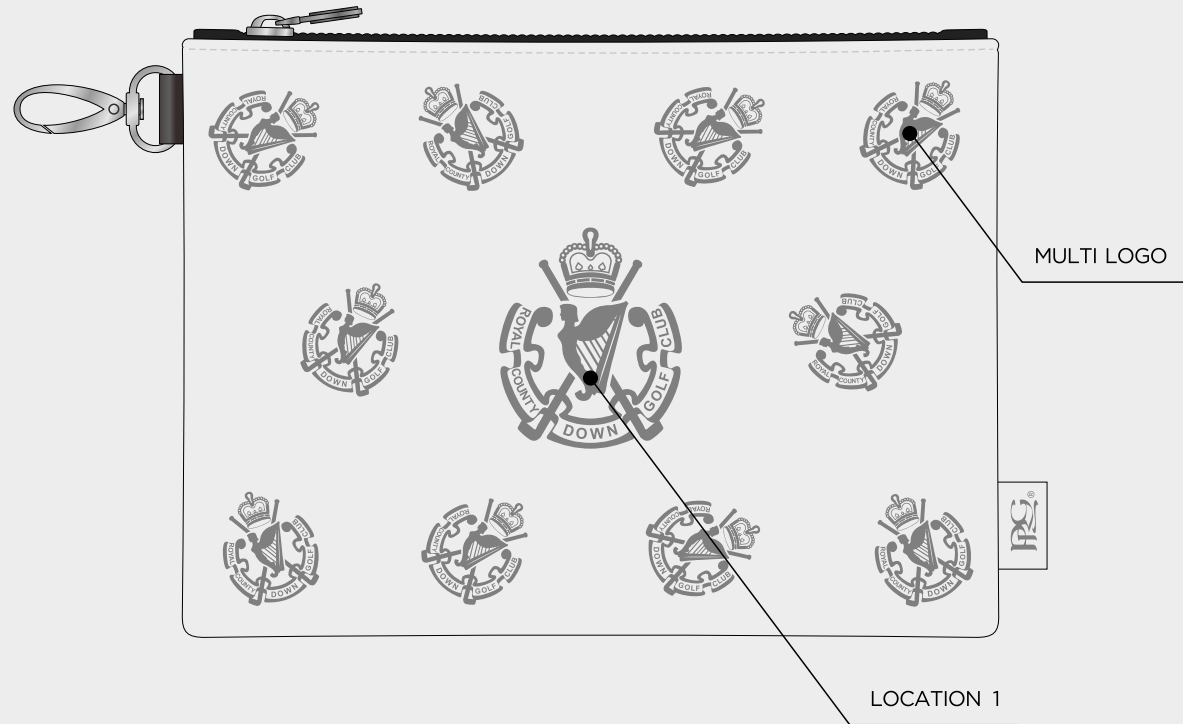

ELITE STUDIO COLLECTION PREMIUM ZIP

NEW

PU COLOUR	WHITE	BLACK	NAVY 282C	2380C	HUNTER GREEN 567C	COOL GRAY 10 C