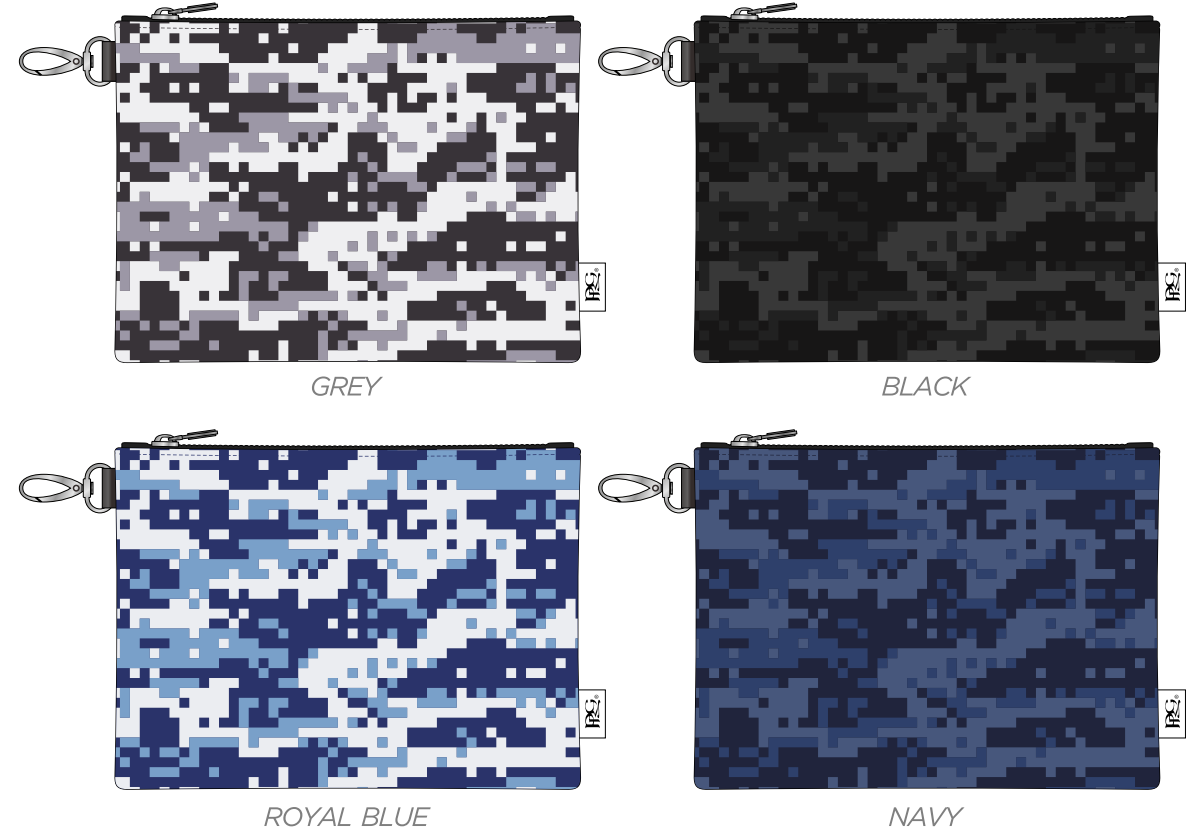

CAMO DIGITAL PREMIUM ZIP