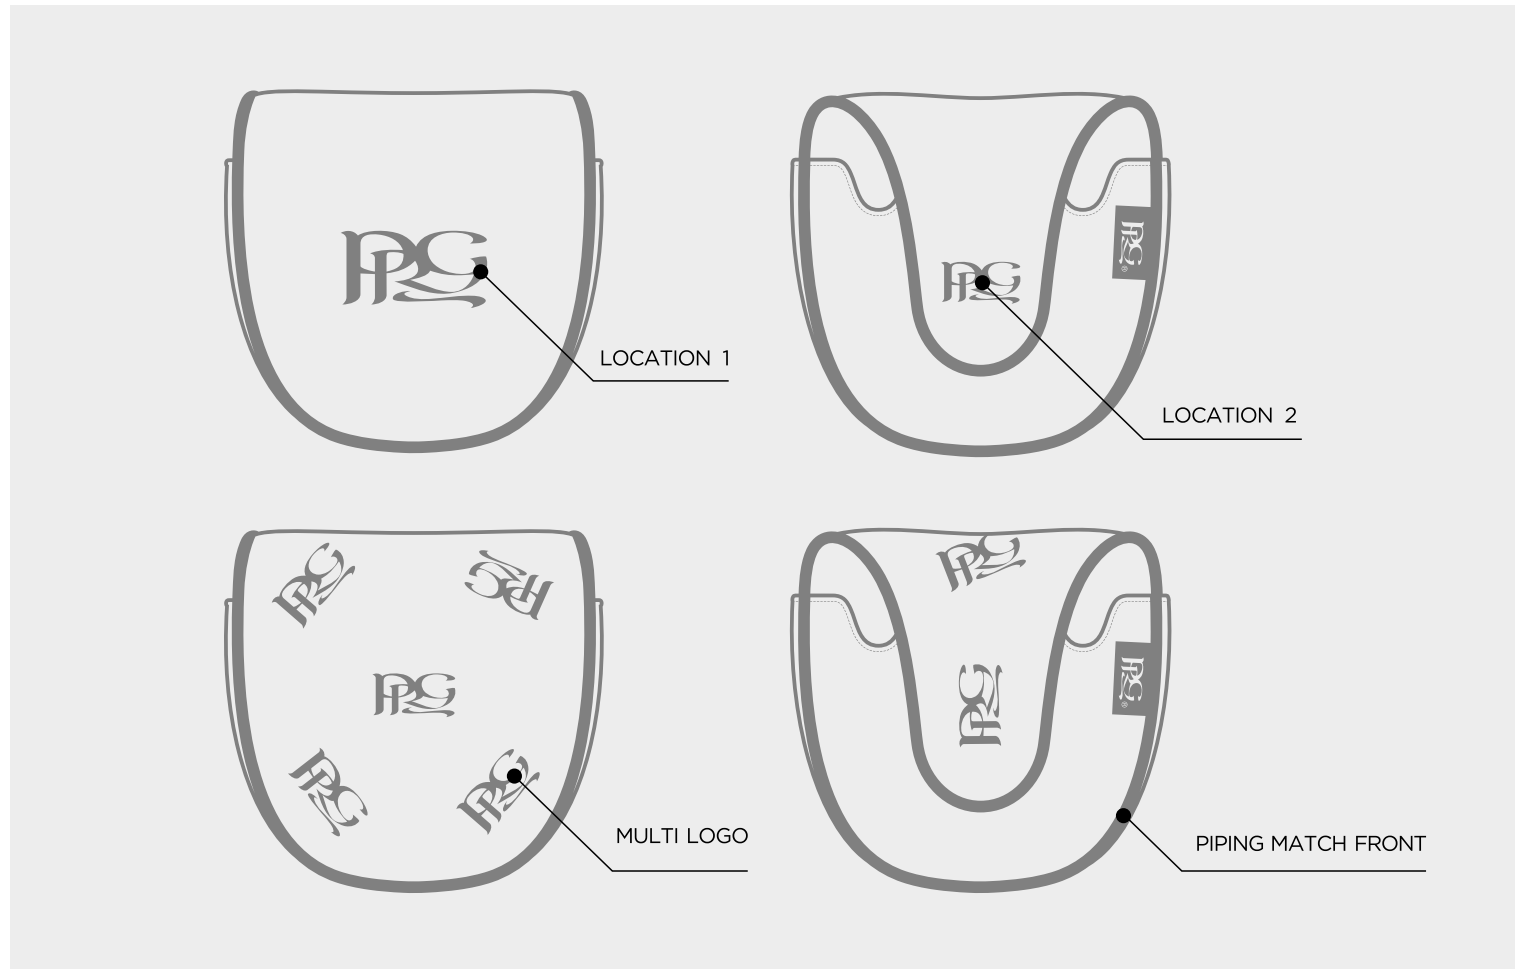

MALLET PUTTER COVER

SPIDER MALLET

- PU COLOUR
- BLACK
- WHITE
- NAVY 289C
- COOL 10 C
- FUR LINING COLOUR
- COOL 10 C
- NAVY 289C
- BLUE 286C
- LIME 287C
- RED 186C
- ORANGE 172C
- BLACK

BLADE PUTTER COVER

MALLET PUTTER COVER

SPIDER MALLET

LOCATION 1

LOCATION 2

MULTI LOGO

PIPING MATCH FRONT

ALIGNMENT AID COVER

ALIGNMENT AID COVER