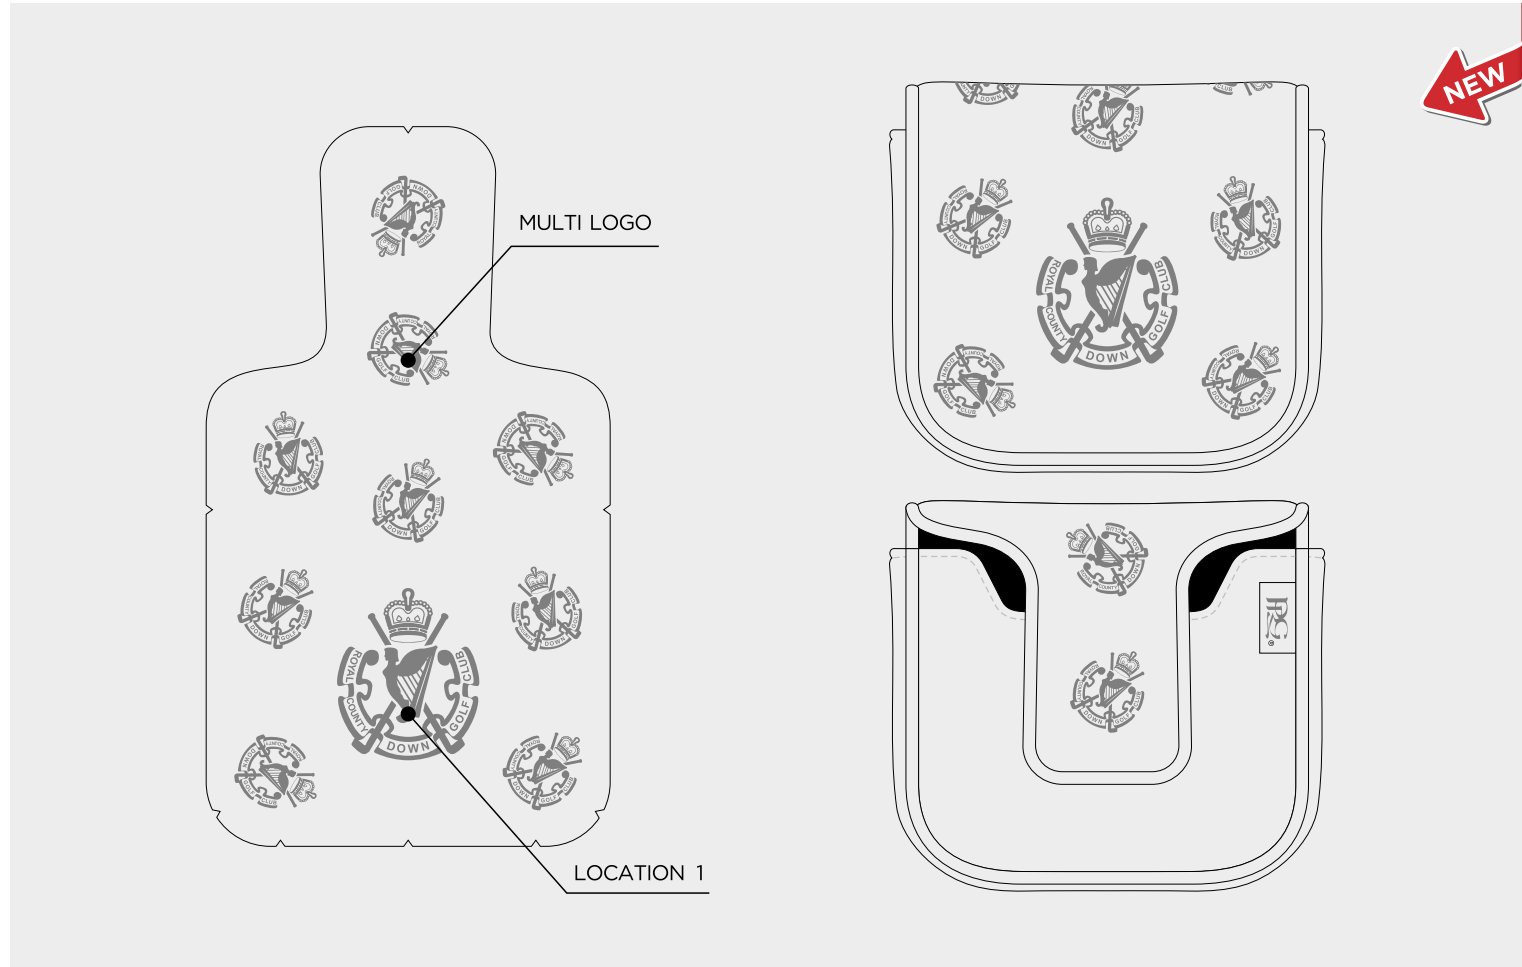

ELITE STUDIO COLLECTION SPIDER MALLET PUTTER COVER

PU COLOUR	WHITE	BLACK	NAVY 282C	2380C	HUNTER GREEN 567C	COOL GRAY 10 C