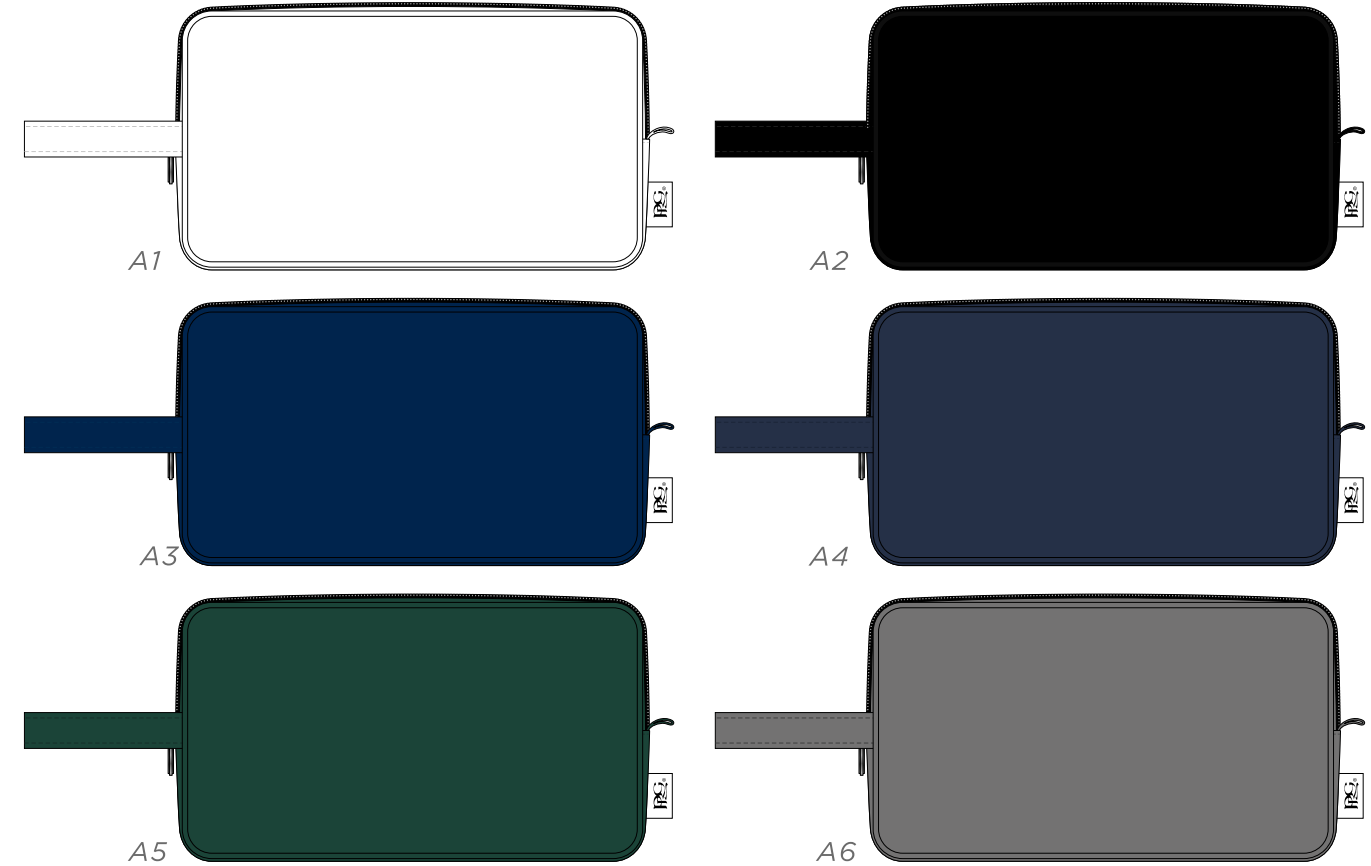

ELITE STUDIO COLLECTION TOILETRY BAG

PU COLOUR	WHITE	BLACK	NAVY 282C	2380C	HUNTER GREEN 567C	COOL GRAY 10 C