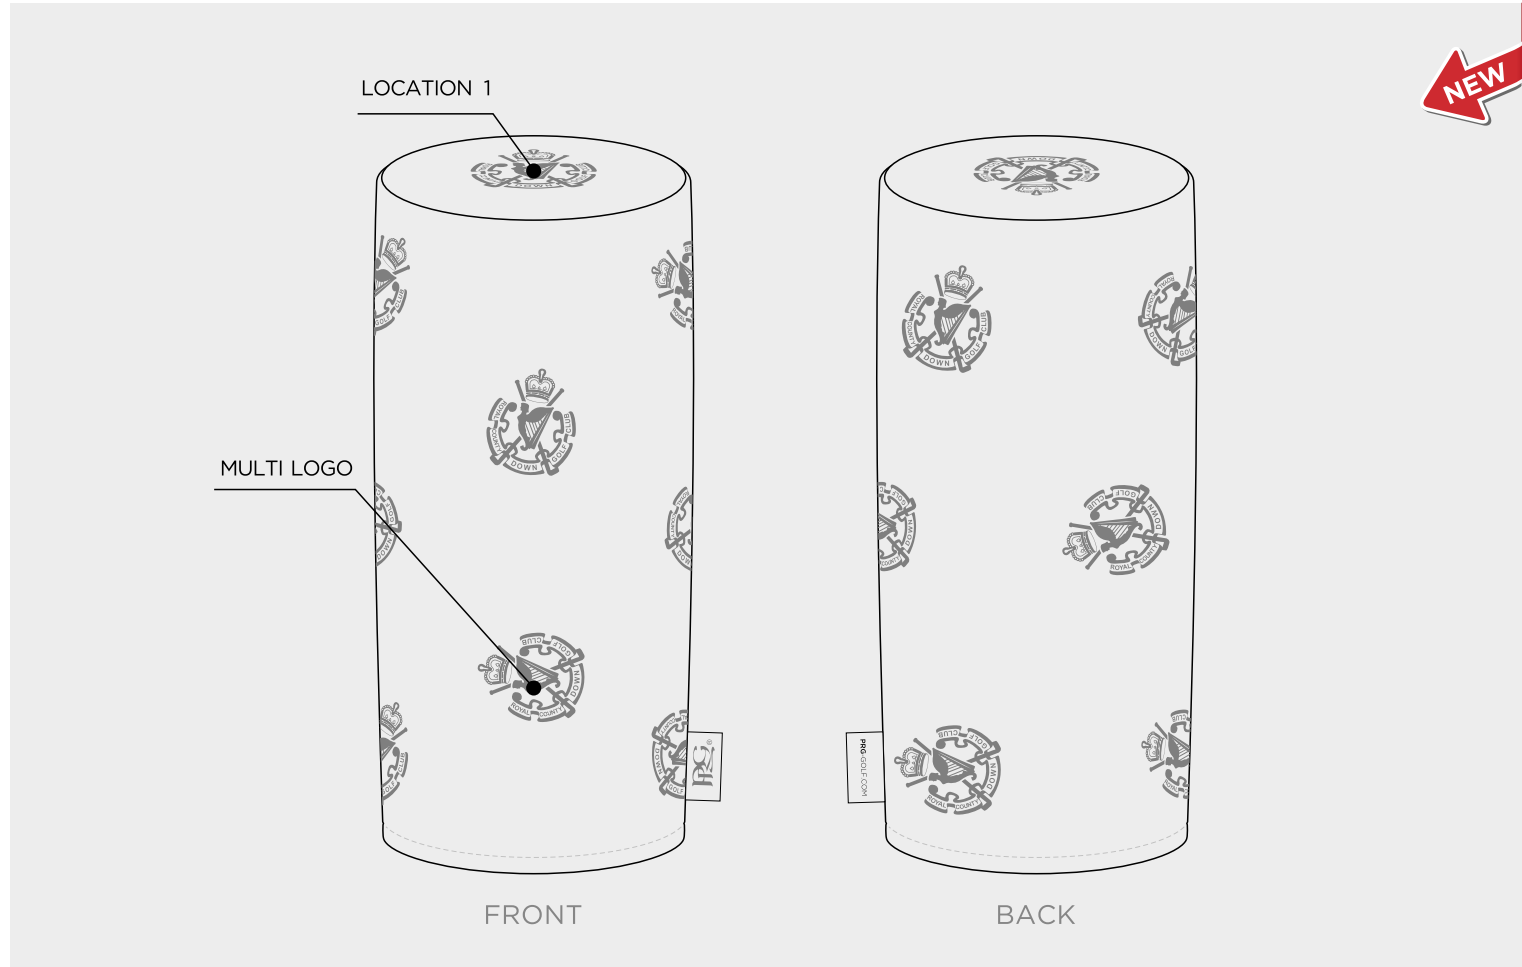

R-B1

R-B2

R-B3

R-B4

ELITE STUDIO COLLECTION BARREL WOOD COVER

PU COLOUR	WHITE	BLACK	NAVY 282C	2380C	HUNTER GREEN 567C	COOL GRAY 10 C

ELITE STUDIO COLLECTION WOOD COVER

PU COLOUR	WHITE	BLACK	NAVY 282C	2380C	HUNTER GREEN 567C	COOL GRAY 10 C