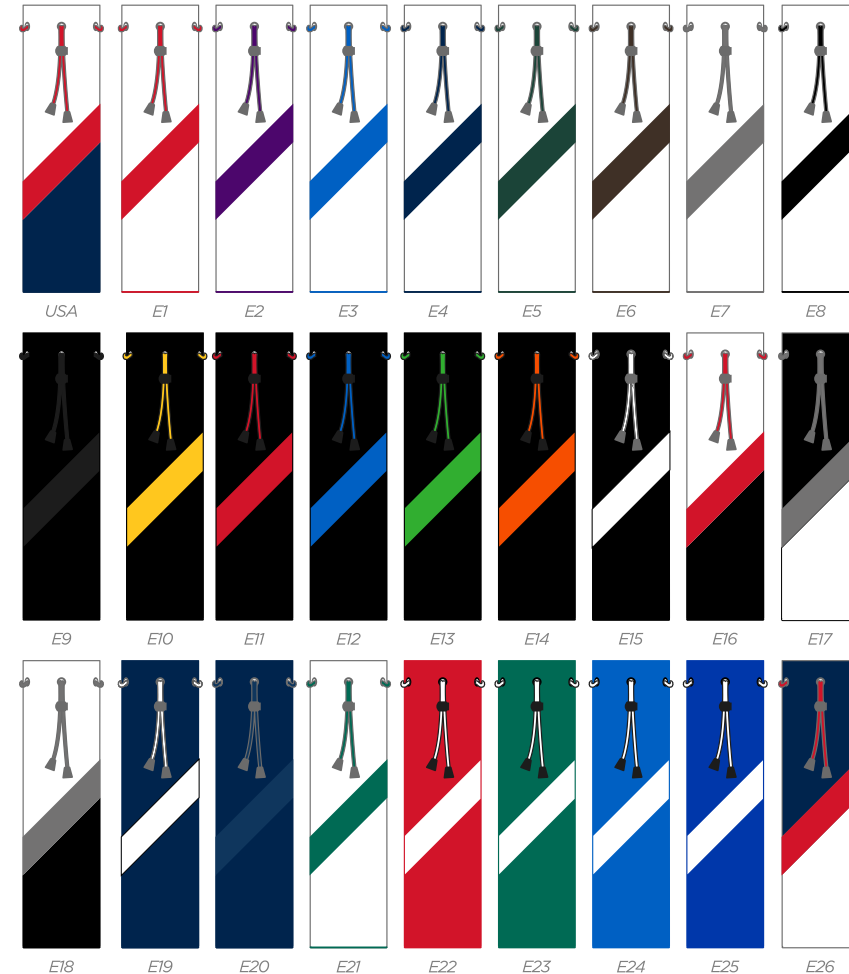

2380C

COOL
GRAY
10 C

RED
186C

HUNTER
GREEN
567C

NAVY
282C

662C

BLACK

WHITE

Options shown: USA, E1, E2, E3, E4, E5, E6, E7, E8, E9, E10, E11, E12, E13, E14, E15, E16, E17, E18, E19, E20, E21, E22, E23, E24, E25, E26.

COLLEGE MALLET PUTTER COVER

COLLEGE SPIDER MALLET PUTTER COVER

COLLEGE ALIGNMENT AID COVER

COLLEGE PREMIUM TOTE BAG / POUCH TOTE BAG

COLLEGE DELUXE SHOE BAG / IPAD TOTE BAG

COLLEGE TOTE WINE BAG / DELUXE TOTE BAG

WINE TOTE BAG

DELUXE TOTE BAG

COLLEGE PREMIUM ZIP

TRACK WOOD COVER

PU COLOUR

WHITE	BLACK	ROYAL BLUE 2935C	286C
PINK 211C	NAVY 289C	HUNTER GREEN 567C	RED 186C
COOL GRAY 10 C	YELLOW 123C		

TRACK BLADE PUTTER COVER

PU COLOUR	WHITE	BLACK	ROYAL BLUE 2935C	286C	PINK 211C	NAVY 289C	HUNTER GREEN 567C	RED 186C	COOL GRAY 10 C	YELLOW 123C