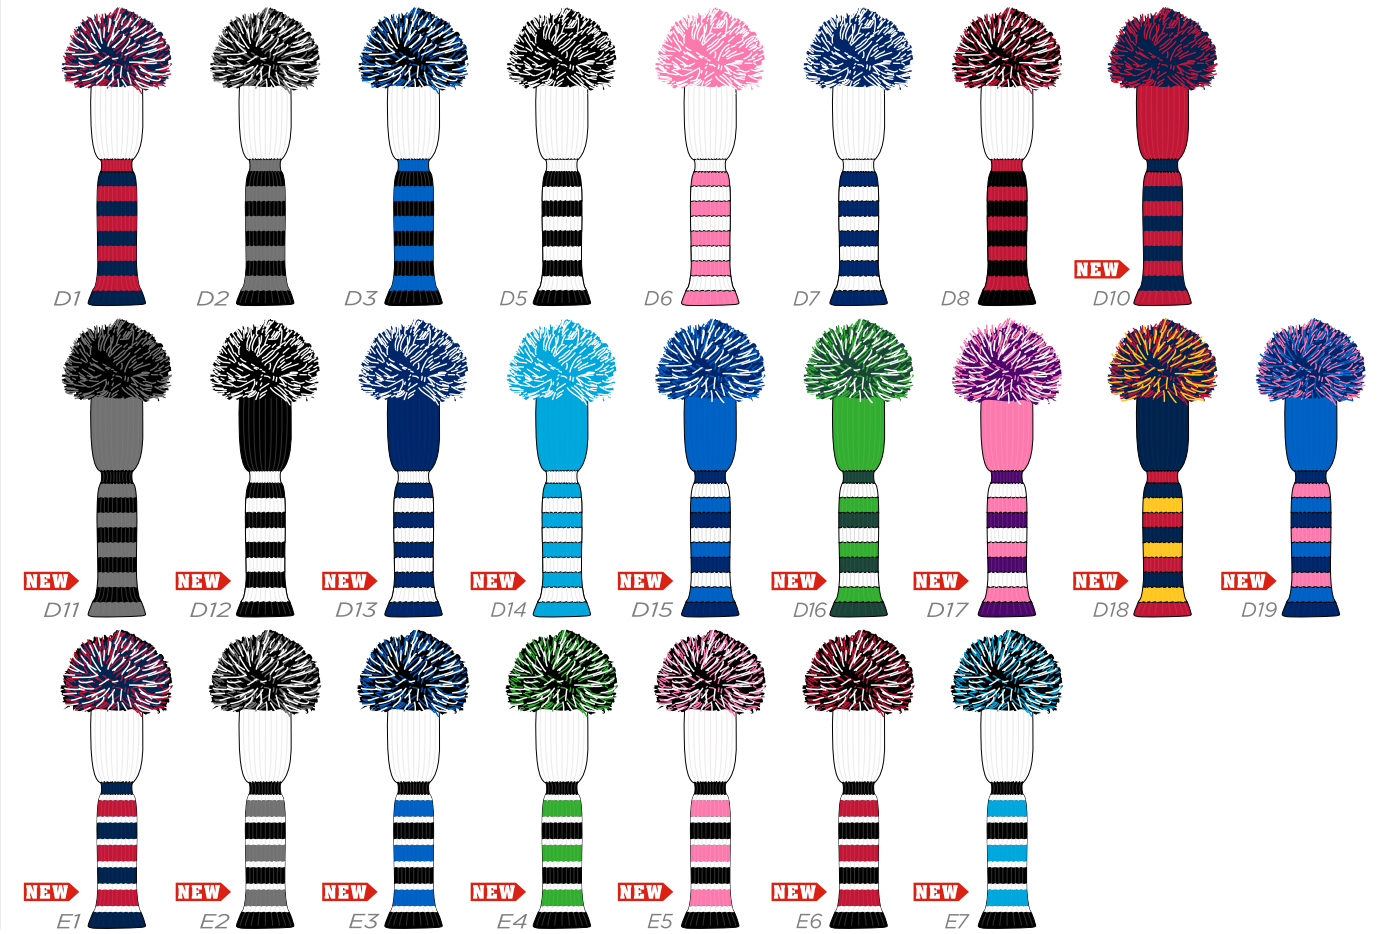

HULA POMPOM

1. WOOLLEN COLOUR
2. 2999C
   - PINK 21C
   - BURGUNDY 742C
   - RED 186C
   - PURPLE 2677C
   - NAVY 287C
   - ROYAL 2933C
   - 542C
   - ORANGE 172C
   - YELLOW 123C
   - LIME GREEN 5912C
   - HUNTER GREEN 6877C
   - COOLGRAY 191C
   - BLACK
   - WHITE