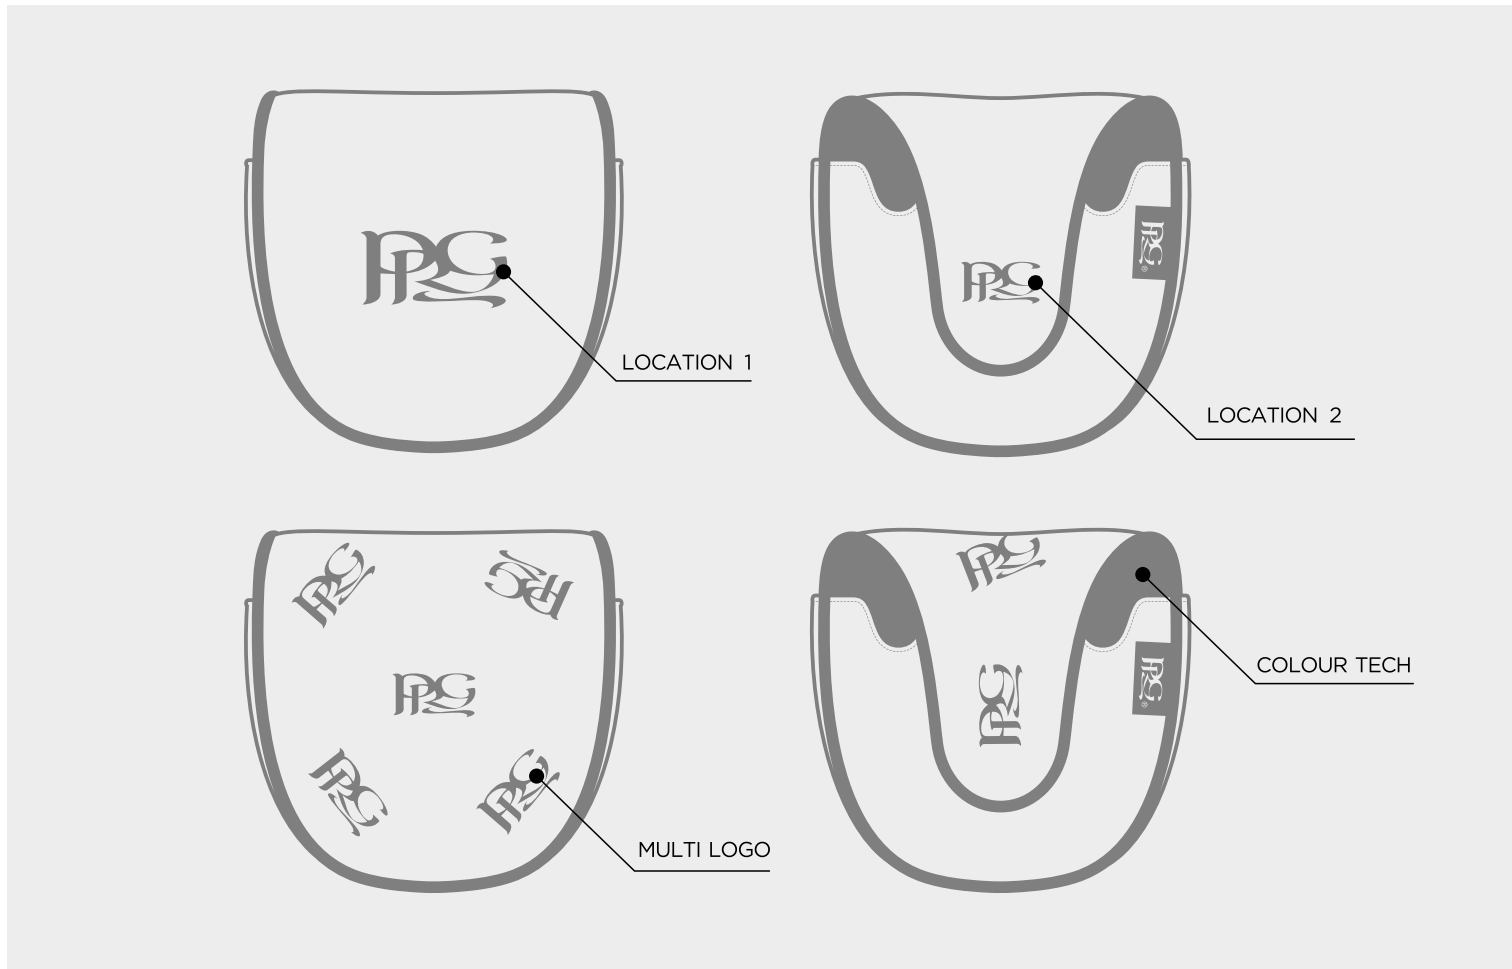

STELLAR BLADE PUTTER COVER

PU COLOUR: BLACK, WHITE, NAVY 289C, COOL GRAY 10 C

FUR LINING COLOUR: COOL GRAY 10 C, NAVY 289C, BLUE 286C, LIME GREEN 361C, RED 186C, ORANGE 172C, BLACK

STELLAR MALLET PUTTER COVER / SPIDER MALLET