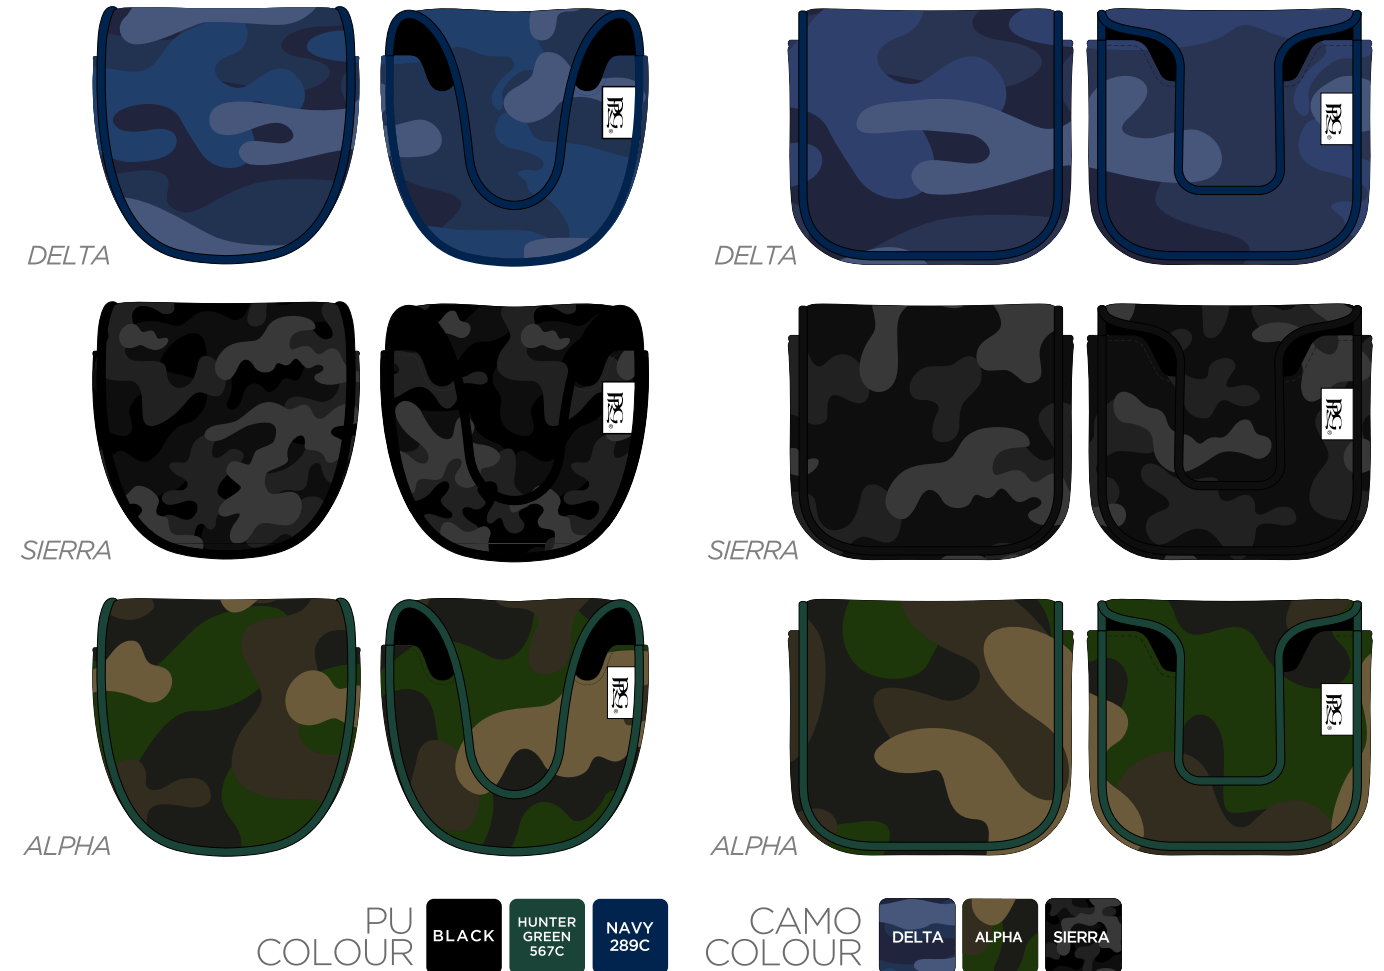

CAMO MALLET PUTTER COVER / SPIDER MALLET PUTTER COVER