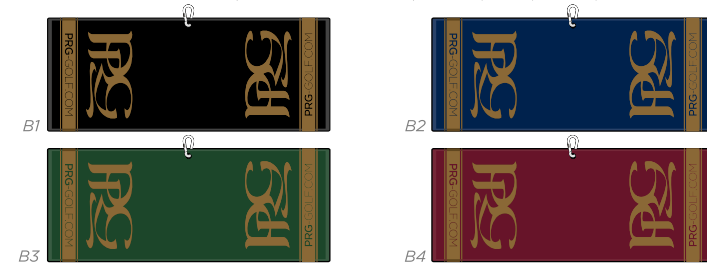

HERITAGE POMPOM HEADCOVER

WOOLLEN COLOUR

TOWELCROSS TRI-FOLD

TOWEL JACQUARD TOWELS

LARGE CONTEMPORARY TOWEL PACK
BLACK (BACKGROUND COLOR) RED / SILVER / ROYAL BLUE / GOLD

LARGE CLASSIC TOWEL PACK
GOLD (BACKGROUND COLOR) BLACK / RED / NAVY / GREEN