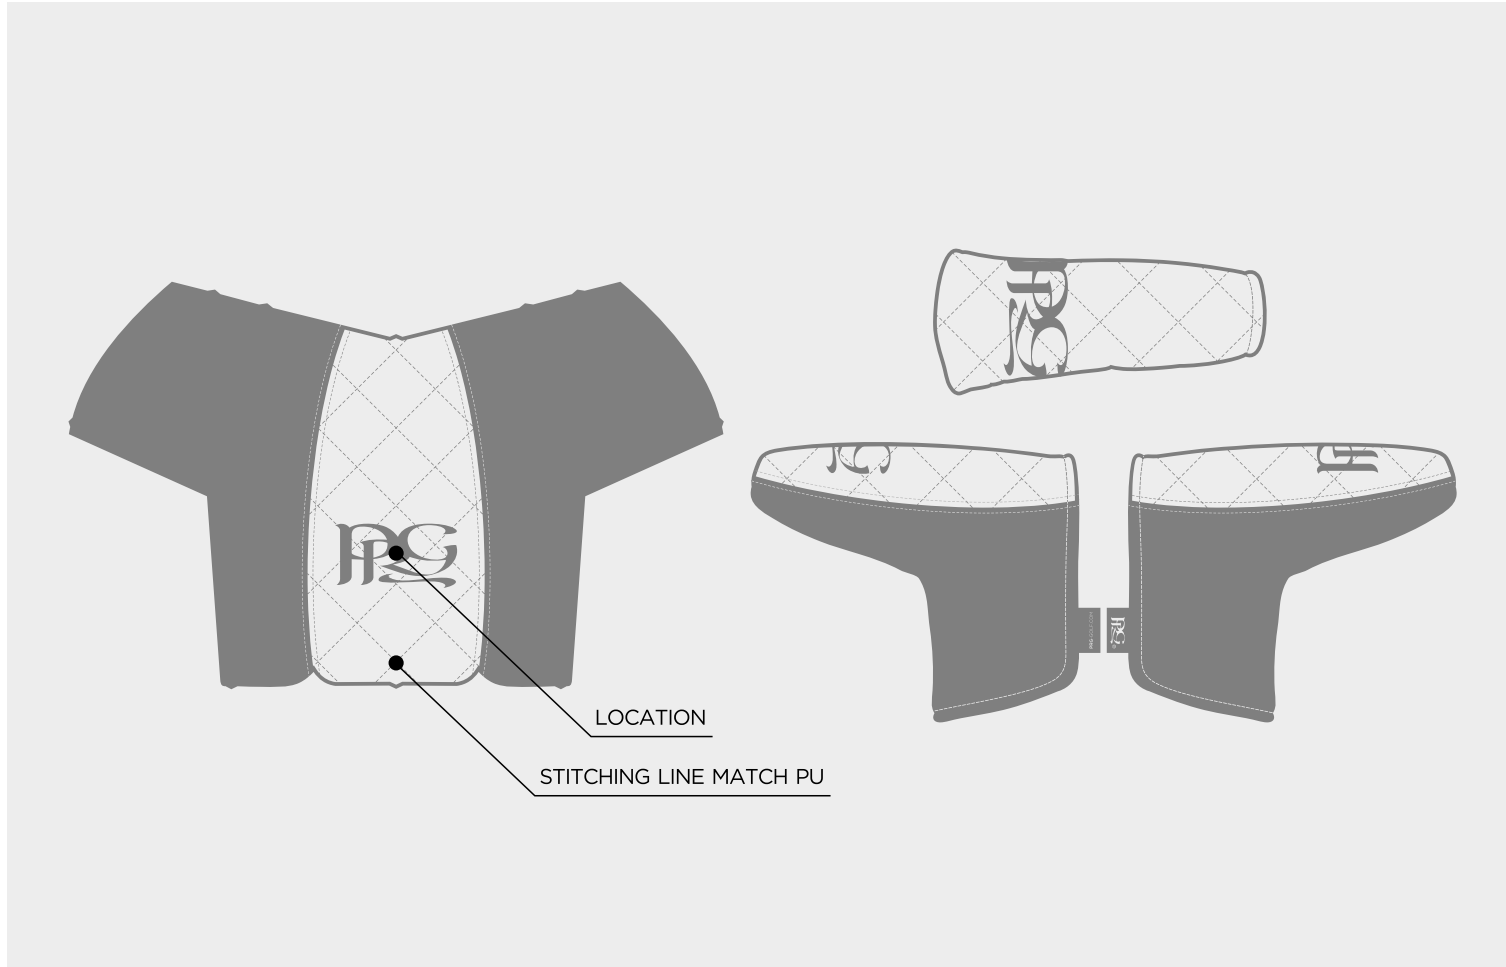

STUDIO COLLECTION PREMIUM TOTE

STUDIO COLLECTION PREMIUM ZIP

STUDIO COLLECTION DELUXE TOTE BAG

STUDIO COLLECTION ALIGNMENT AID COVER

ELITE CONTINENTAL WOOD COVER

ELITE CONTINENTAL BLADE PUTTER COVER

PU COLOUR	WHITE	BLACK	662C	NAVY 282C	HUNTER GREEN 567C	RED 186C	COOL GRAY 10 C	2380C