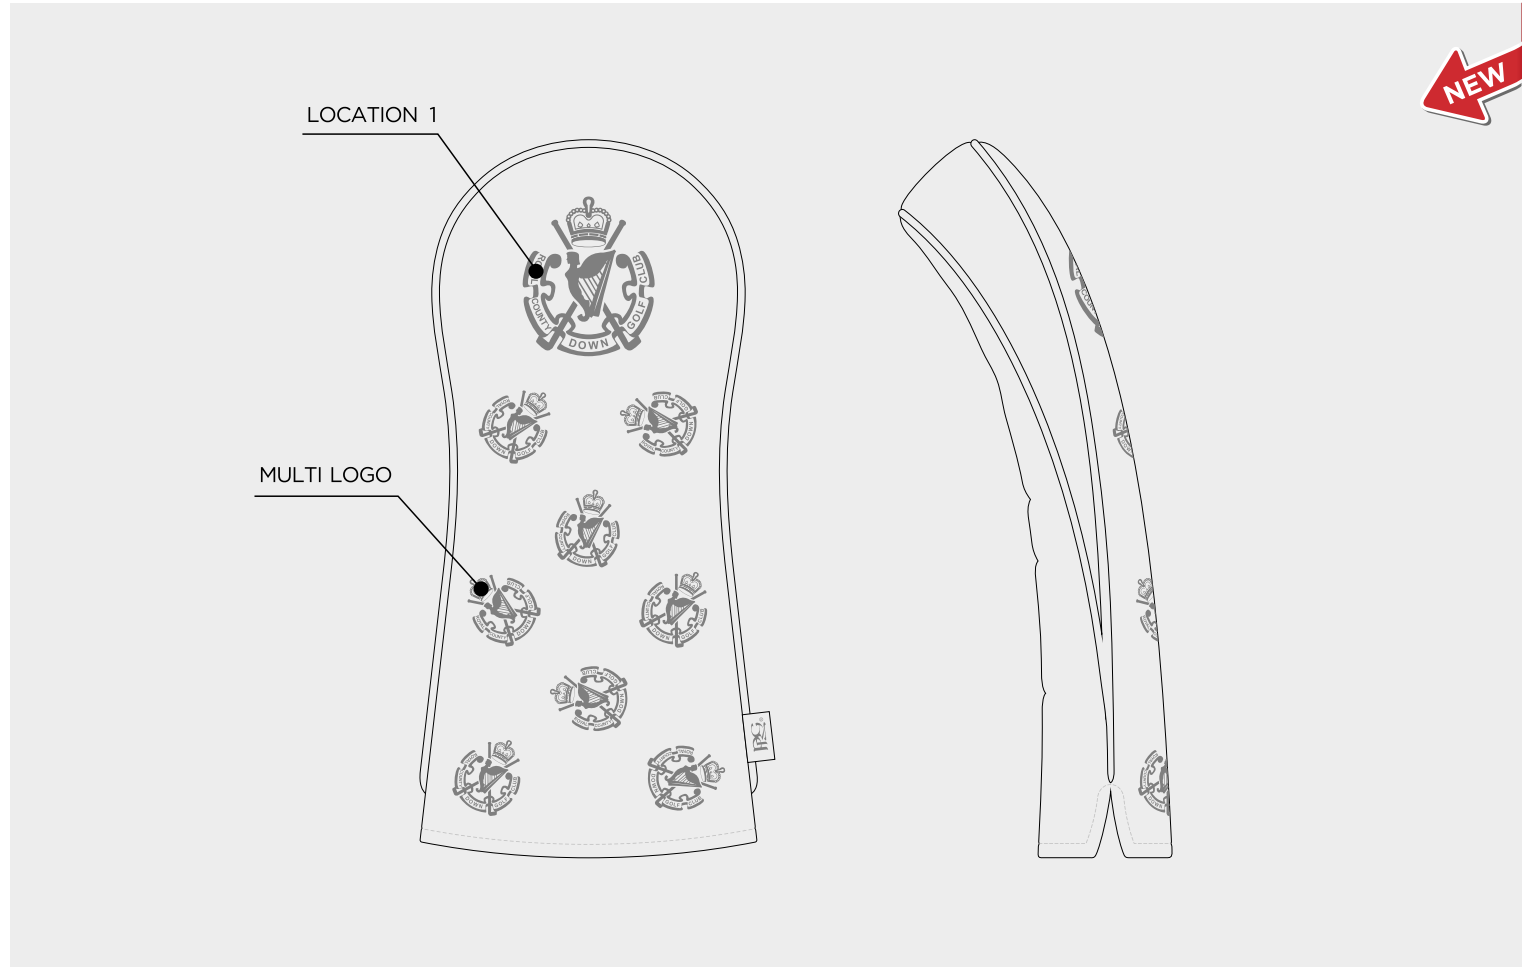

R-B1

R-B2

R-B3

R-B4

ELITE STUDIO COLLECTION BARREL WOOD COVER

PU COLOUR	WHITE	BLACK	NAVY 282C	2380C	HUNTER GREEN 567C	COOL GRAY 10 C

ELITE STUDIO COLLECTION WOOD COVER

PU COLOUR	WHITE	BLACK	NAVY 282C	2380C	HUNTER GREEN 567C	COOL GRAY 10 C