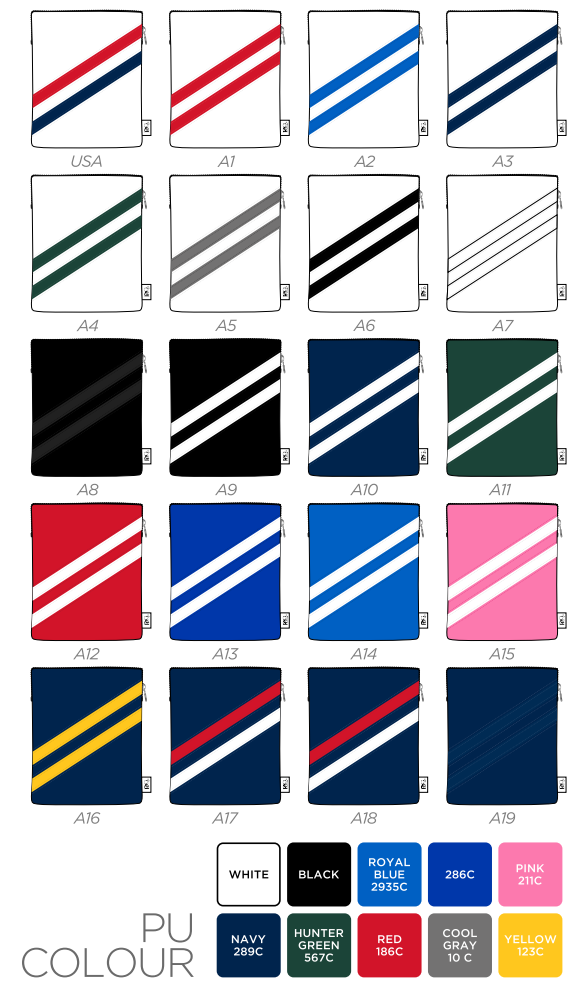

TRACK DELUXE SHOE BAG / IPAD TOTE BAG