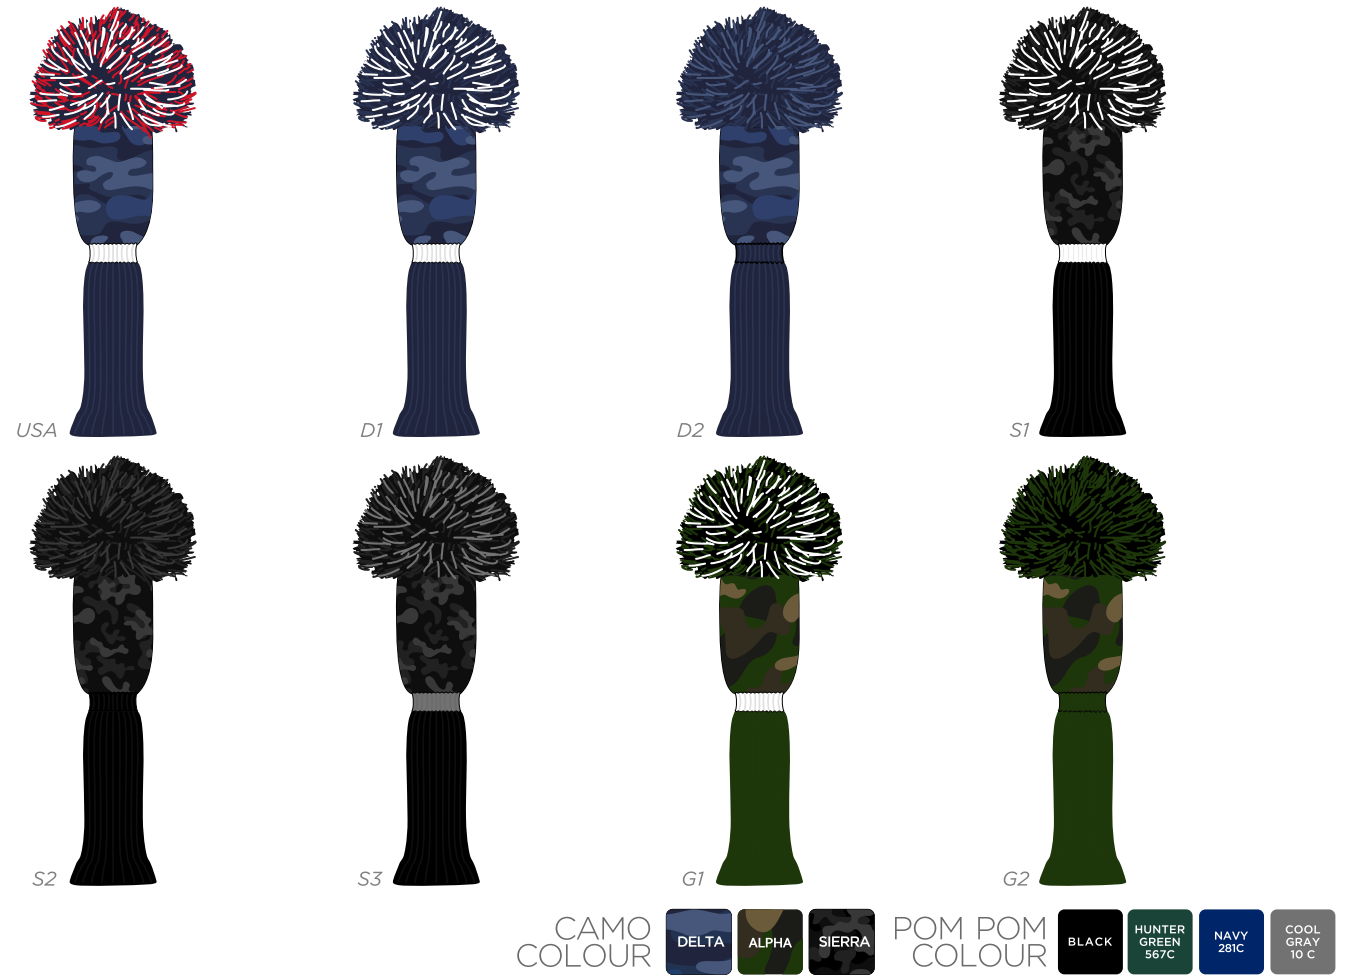

CAMO POM POM