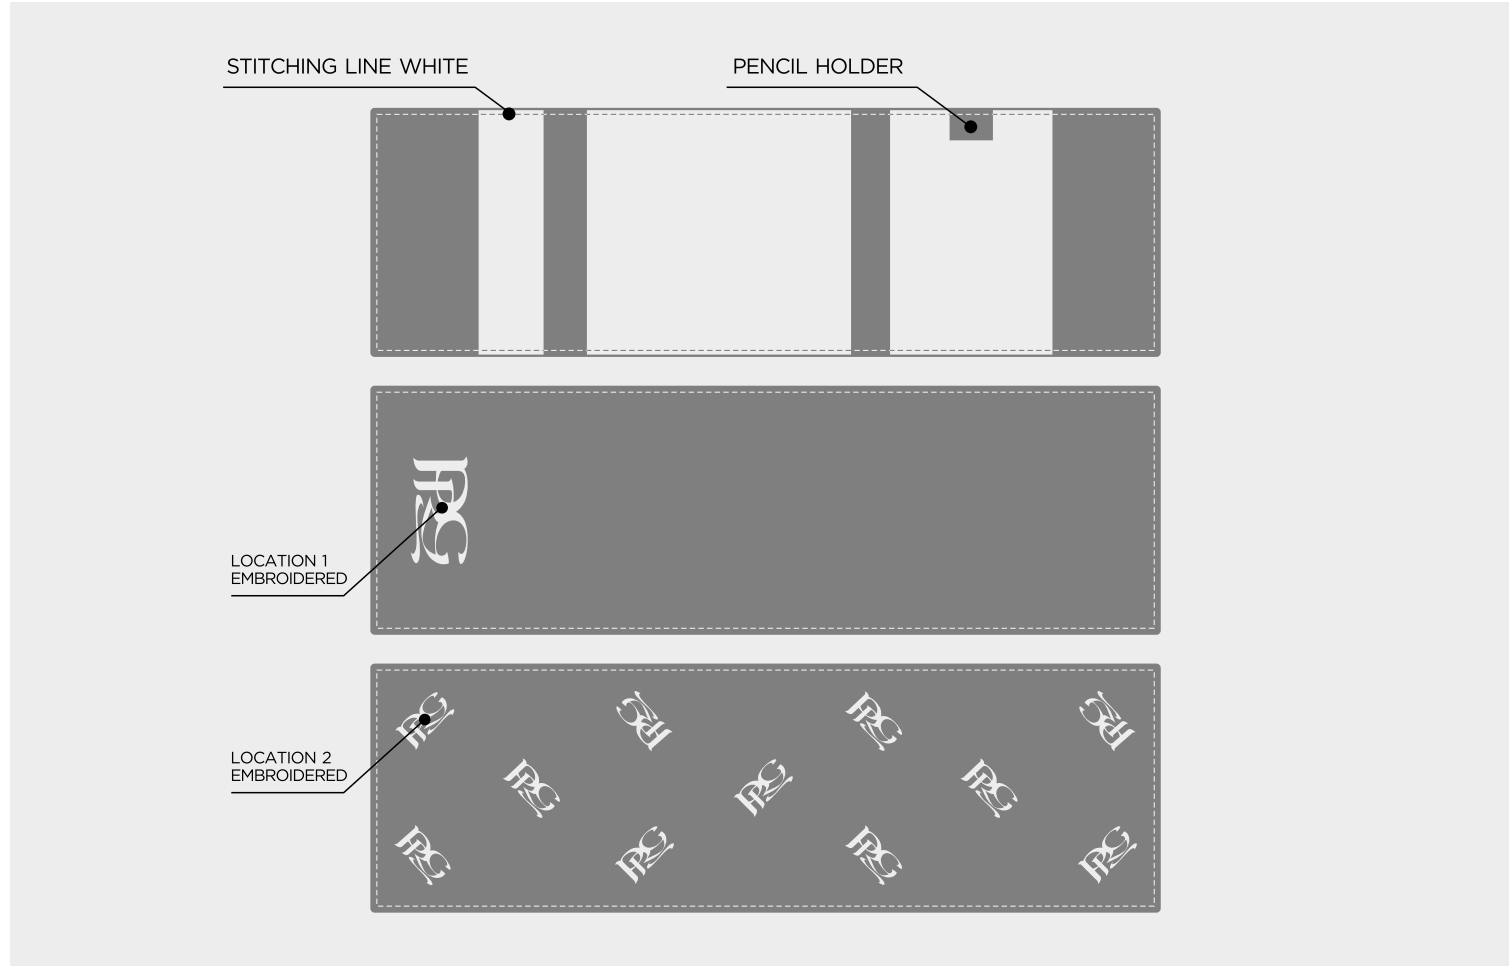

BLACK

2380C

PREMIUM SCORECARD HOLDER EMBROIDERED

PREMIUM SCORECARD HOLDER

PREMIUM SCORECARD HOLDER EMBOSSED

PREMIUM SCORECARD HOLDER

COURSE YARDAGE BOOK EMBROIDERED

COLOUR TECH YARDAGE BOOK