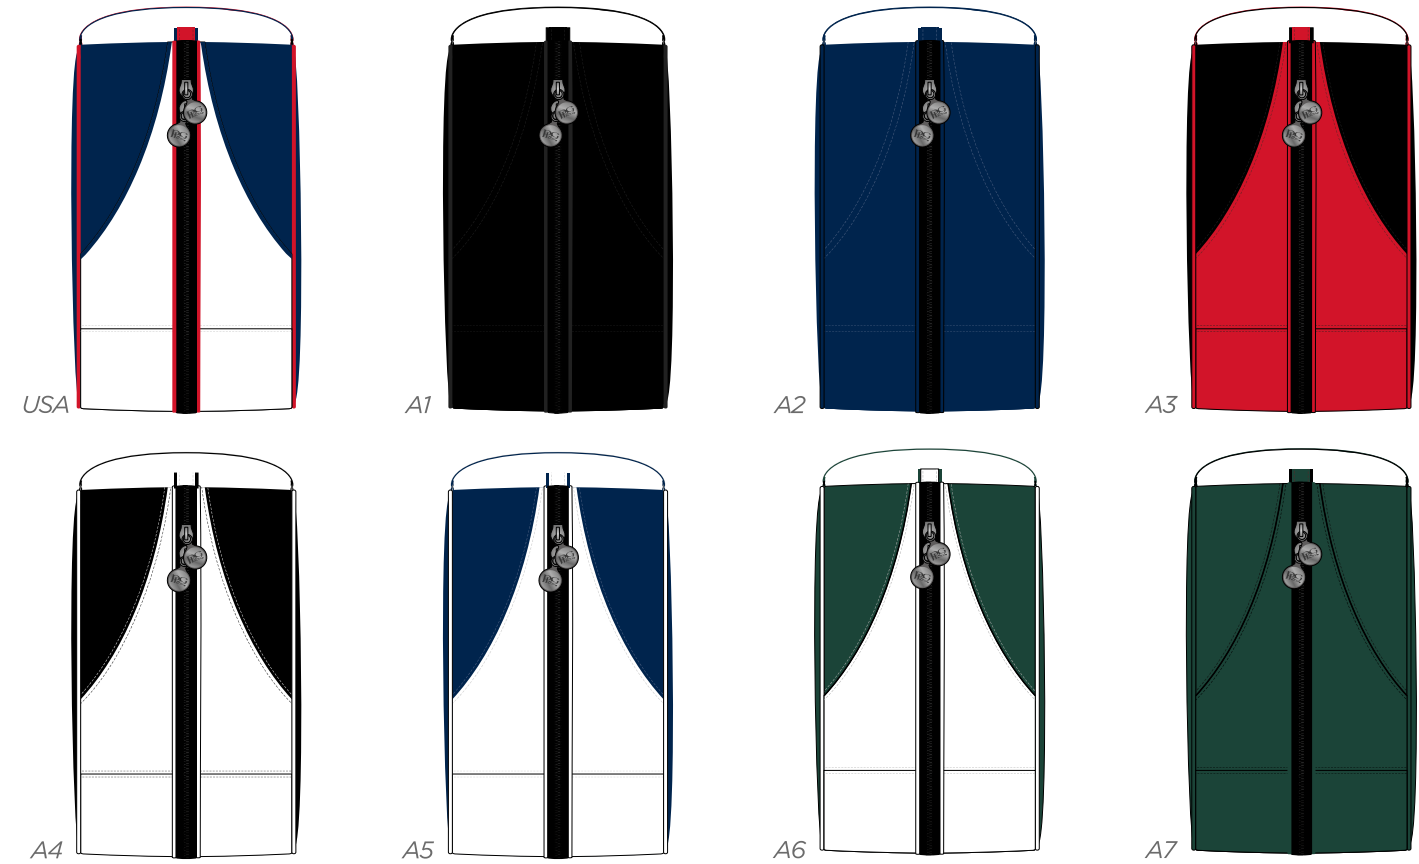

LUNAR TARTAN MALLET PUTTER COVER / SPIDER MALLET

PU COLOUR

BLACK	WHITE	COOL GRAY 10 C	HUNTER GREEN 567C
-------	-------	----------------	-------------------

TARTAN COLOUR

GREEN	BLACK
-------	-------

LUNAR TARTAN PREMIUM TOTE BAG / POUCH TOTE BAG

LUNAR TARTAN SHOE BAG / IPAD TOTE BAG

PU COLOUR

- BLACK
- WHITE
- COOL GRAY
10 C
- HUNTER GREEN
567C

TARTAN COLOUR

- GREEN
- BLACK

LUNAR TARTAN WINE TOTE / DELUXE TOTE

TARTAN COLOUR	
GREEN	BLACK
PU COLOUR	
BLACK	WHITE
COOL GRAY 10 C	HUNTER GREEN 567C

PREMIUM SHOE BAG

PU COLOUR	WHITE	BLACK	NAVY 289C	HUNTER GREEN 567C	RED 186C	BROWN 2322C	COOL GRAY 10 C

BARREL BAG

ELITE COLOUR

BLACK

2380C

WEEKENDER BAG

ELITE COLOUR

BLACK

2380C

PREMIUM SCORECARD HOLDER EMBROIDERED

PREMIUM SCORECARD HOLDER

PREMIUM SCORECARD HOLDER EMBOSSED

PREMIUM SCORECARD HOLDER

COURSE YARDAGE BOOK EMBROIDERED

COLOUR TECH YARDAGE BOOK