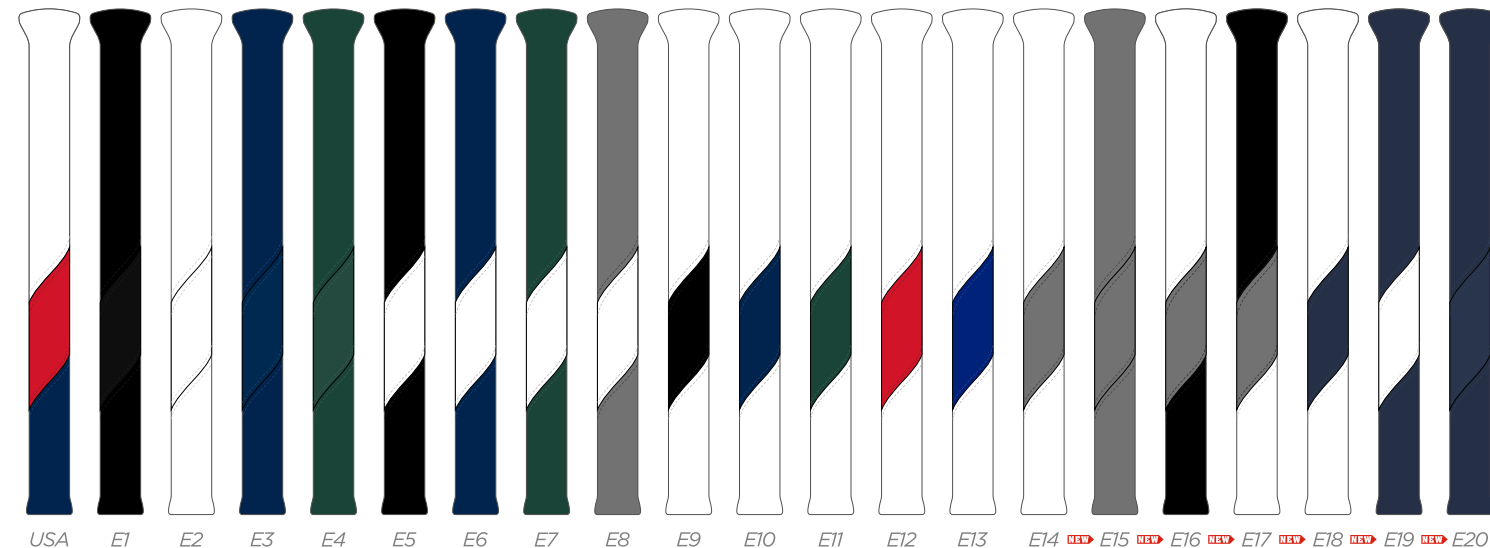

PU COLOUR

ELITE FUSION WINE TOTE BAG / DELUXE TOTE BAG

ELITE FUSION PREMIUM ZIP

ELITE FUSION LUXURY ZIP TOTE

LUXURY TWIN ZIP TOTE

LUXURY SINGLE ZIP TOTE

PU COLOUR

WHITE	BLACK	662C	NAVY 282C	HUNTER GREEN 567C	RED 186C	COOL GRAY 10 C	2380C
-------	-------	------	-----------	-------------------	----------	----------------	-------

ELITE FUSION PREMIUM SHOE BAG

- 2380C
 - COOL GRAY 10 C
 - RED 186C
 - HUNTER GREEN 567C
 - NAVY 282C
 - 662C
 - BLACK
 - WHITE
- PU COLOUR

ELITE COLLEGE WOOD COVER

ELITE COLLEGE BLADE PUTTER COVER

ELITE COLLEGE SPIDER MALLET PUTTER COVER

ELITE COLLEGE ALIGNMENT AID COVER

PU COLOUR

WHITE	BLACK	662C	NAVY 282C	HUNTER GREEN 567C	RED 186C	COOL GRAY 10 C	2380C
-------	-------	------	-----------	-------------------	----------	----------------	-------