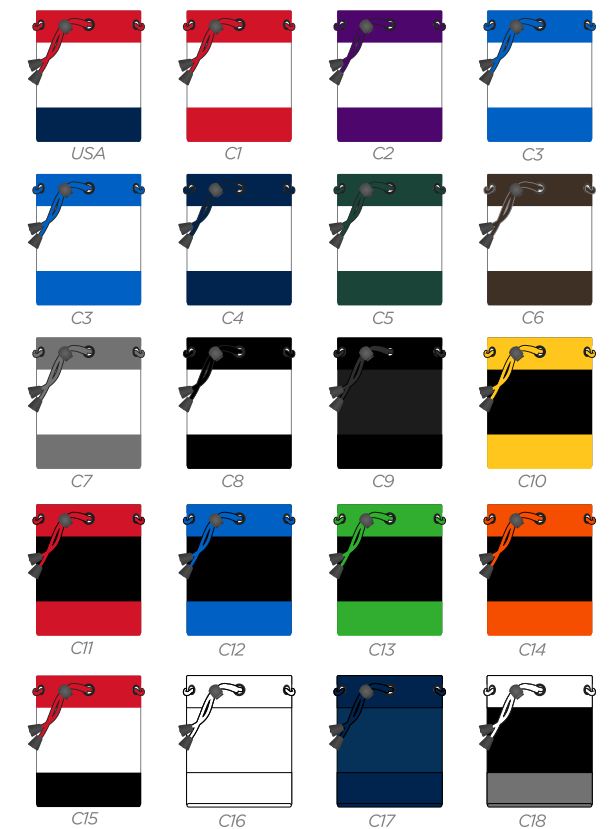

PU COLOUR

WHITE	BLACK	ROYAL BLUE 2935C	286C
PINK 211C	NAVY 289C	HUNTER GREEN 567C	RED 186C
COOL GRAY 10 C	YELLOW 123C		

TRACK BLADE PUTTER COVER

PU COLOUR	WHITE	BLACK	ROYAL BLUE 2935C	286C	PINK 211C	NAVY 289C	HUNTER GREEN 567C	RED 186C	COOL GRAY 10 C	YELLOW 123C

TRACK DELUXE SHOE BAG / IPAD TOTE BAG

TRACK PREMIUM ZIP

- YELLOW 123C
- COY GRAY 10 C
- RED 186C
- HUNTER GREEN 567C
- NAVY 289C
- PINK 211C
- 286C
- ROYAL BLUE 2935C
- BLACK
- WHITE

PU COLOUR

TRACK PREMIUM SHOE BAG

HORIZON WOOD COVER

PRG
COLOUR

HORIZON BLADE PUTTER COVER

PRG COLOUR

HORIZON MALLET PUTTER COVER

HORIZON SPIDER MALLET PUTTER COVER

HORIZON PREMIUM TOTE BAG / POUCH TOTE BAG

HORIZON DELUXE SHOE BAG / IPAD TOTE BAG

HORIZON TOTE WINE BAG / DELUXE TOTE BAG

WINE TOTE BAG

DELUXE TOTE BAG

PU COLOUR

WHITE	BLACK	ROYAL BLUE 2955C	NAVY 289C	HUNTER GREEN 567C	LIME GREEN 561C	YELLOW 123C	ORANGE 172C	RED 186C	PURPLE 2817C	BROWN 2322C	COOL GRAY 10 C
-------	-------	------------------	-----------	-------------------	-----------------	-------------	-------------	----------	--------------	-------------	----------------