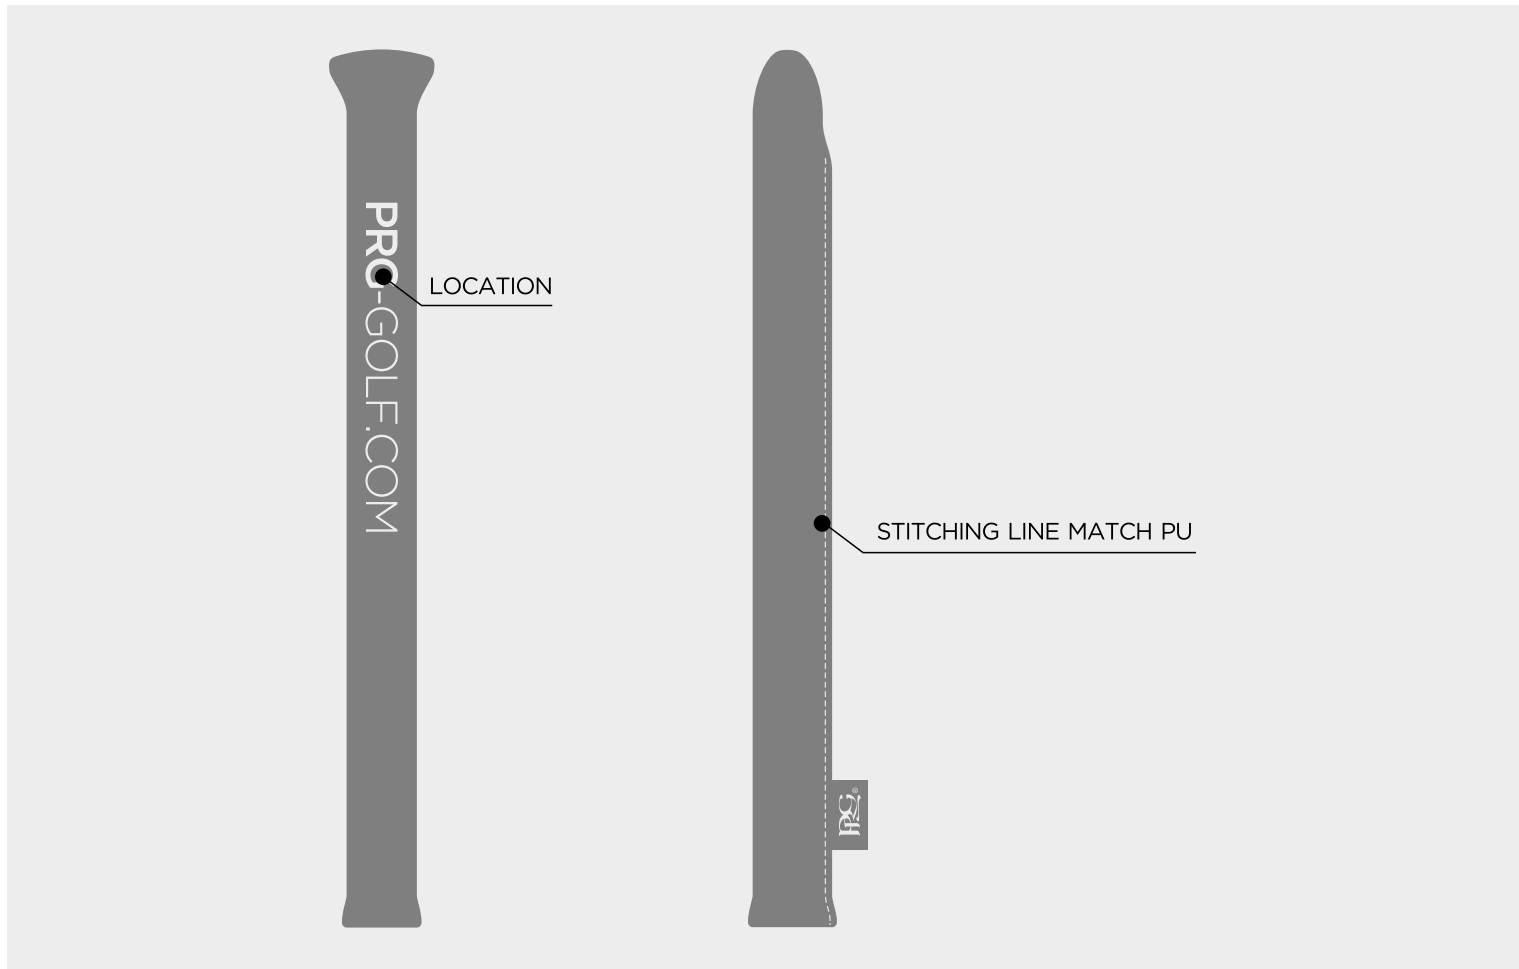

MALLET PUTTER COVER

SPIDER MALLET

LOCATION 1

LOCATION 2

MULTI LOGO

PIPING MATCH FRONT

ALIGNMENT AID COVER

ALIGNMENT AID COVER